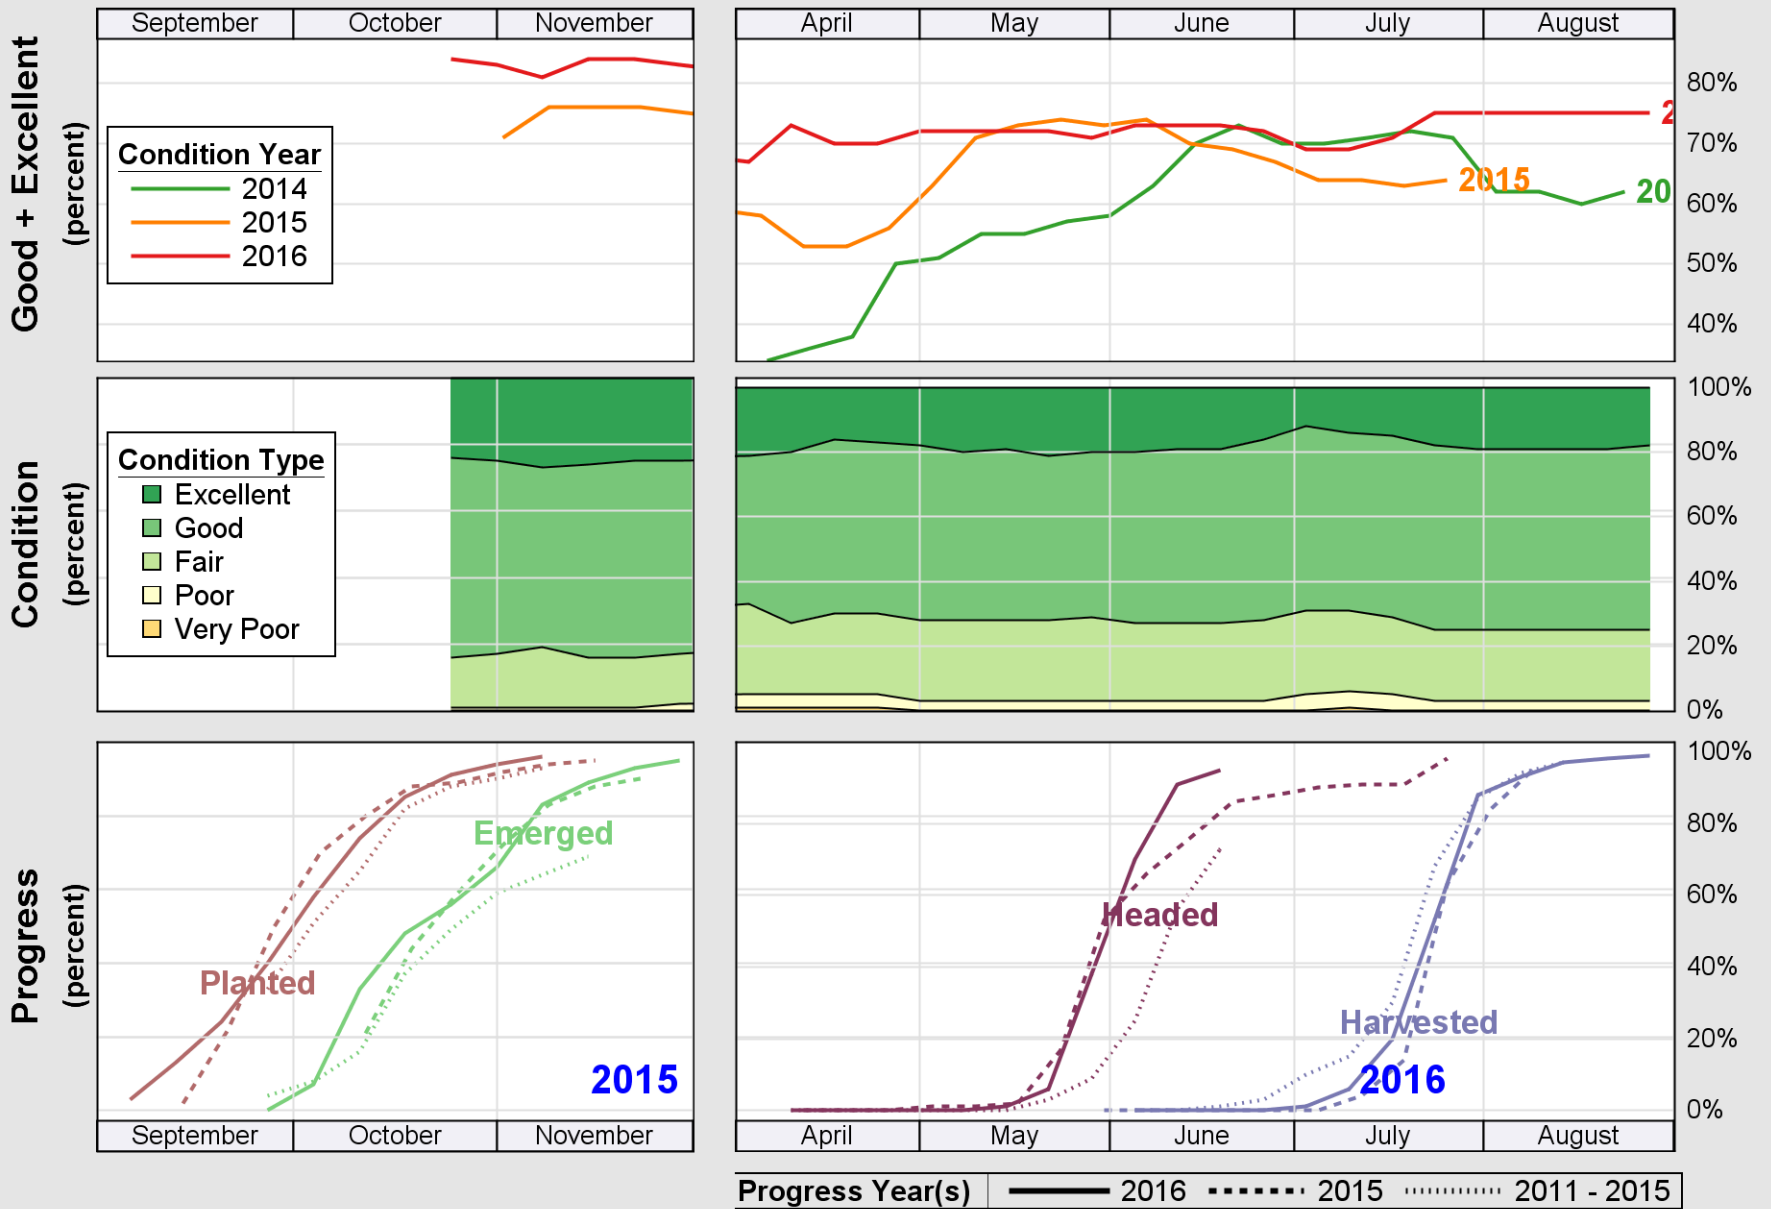

# Crop Progress and Condition: Soybeans in New York , 2016

NASS

Source: National Agricultural Statistics Service (NASS), Crop Progress Report

**USDA**

### Crop Progress and Condition: Winter Wheat in New York , 2016

**NASS**

Source: National Agricultural Statistics Service (NASS), Crop Progress Report