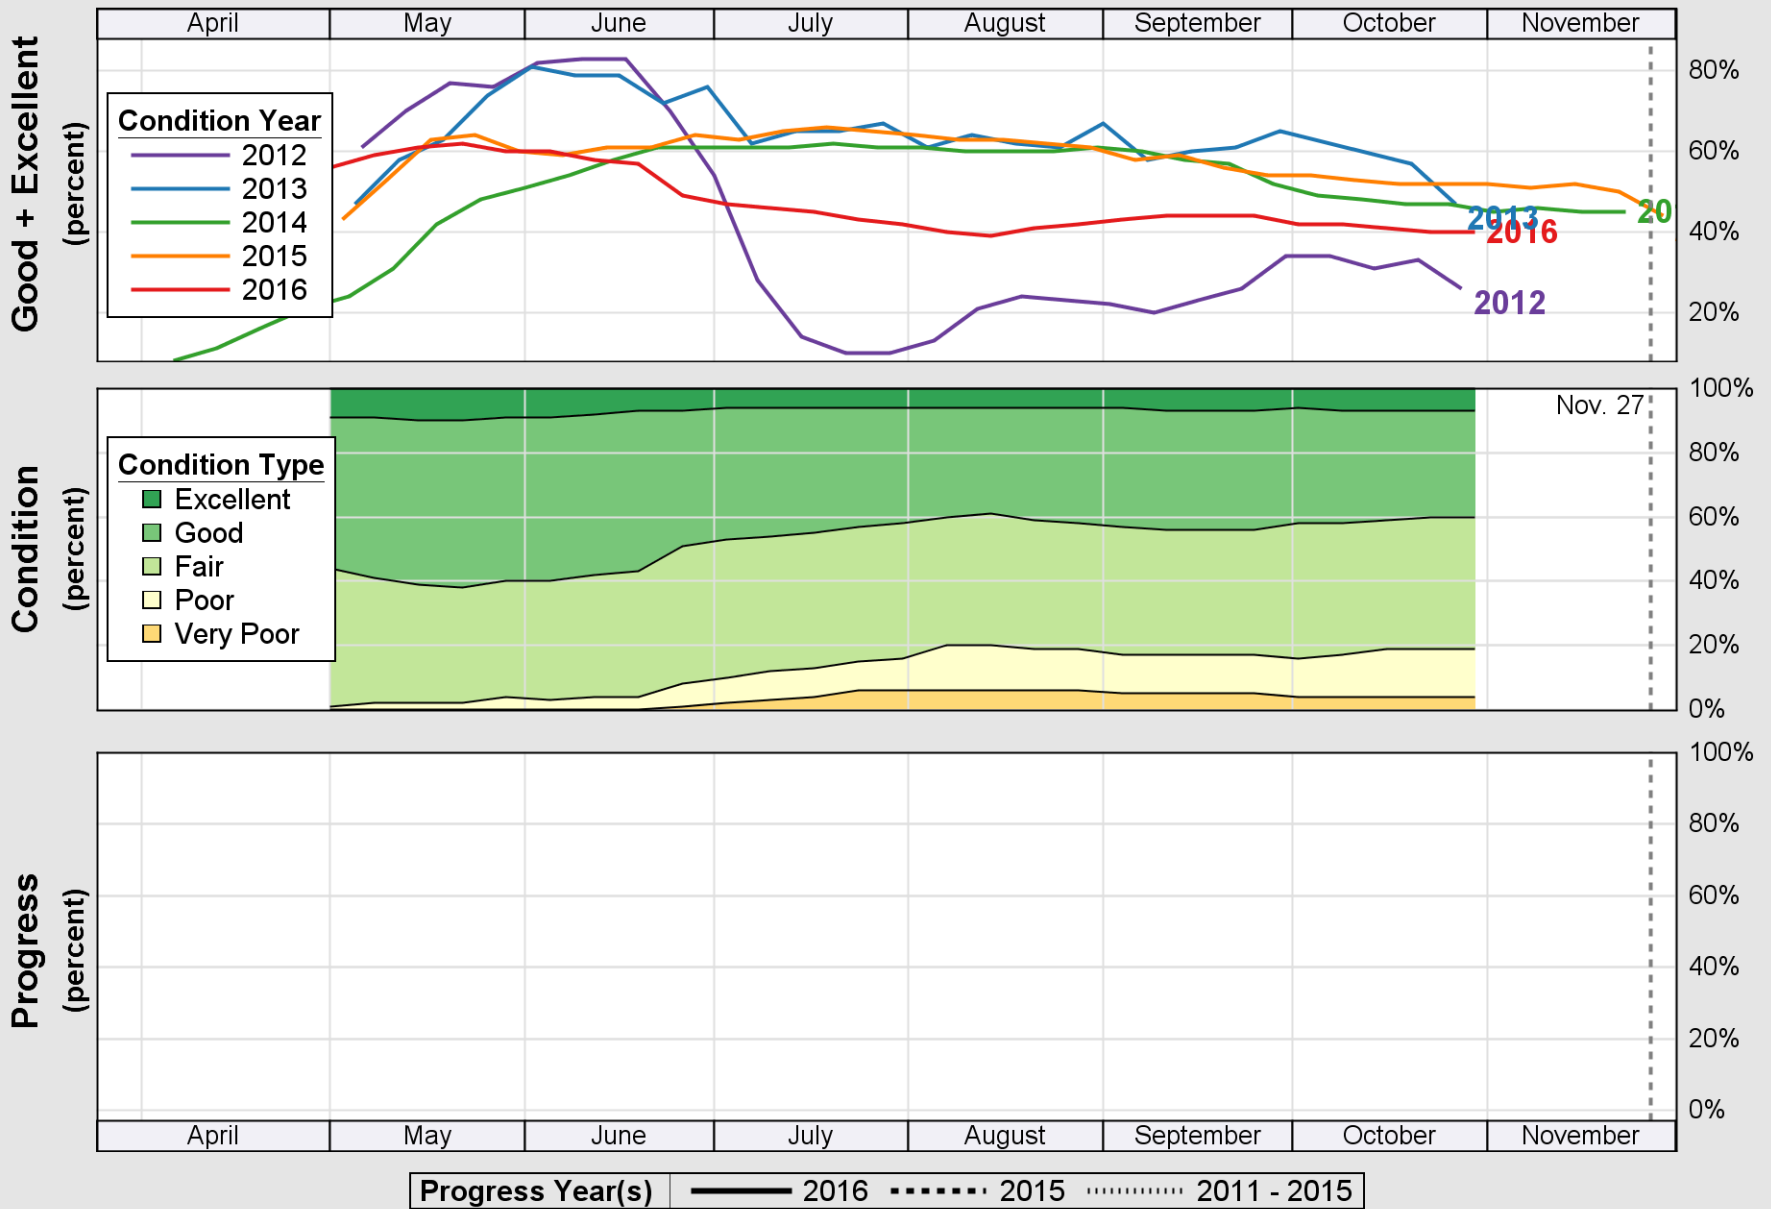

USDA

Crop Progress and Condition: Pasture and Range in New York , 2016

NASS

Source: National Agricultural Statistics Service (NASS), Crop Progress Report