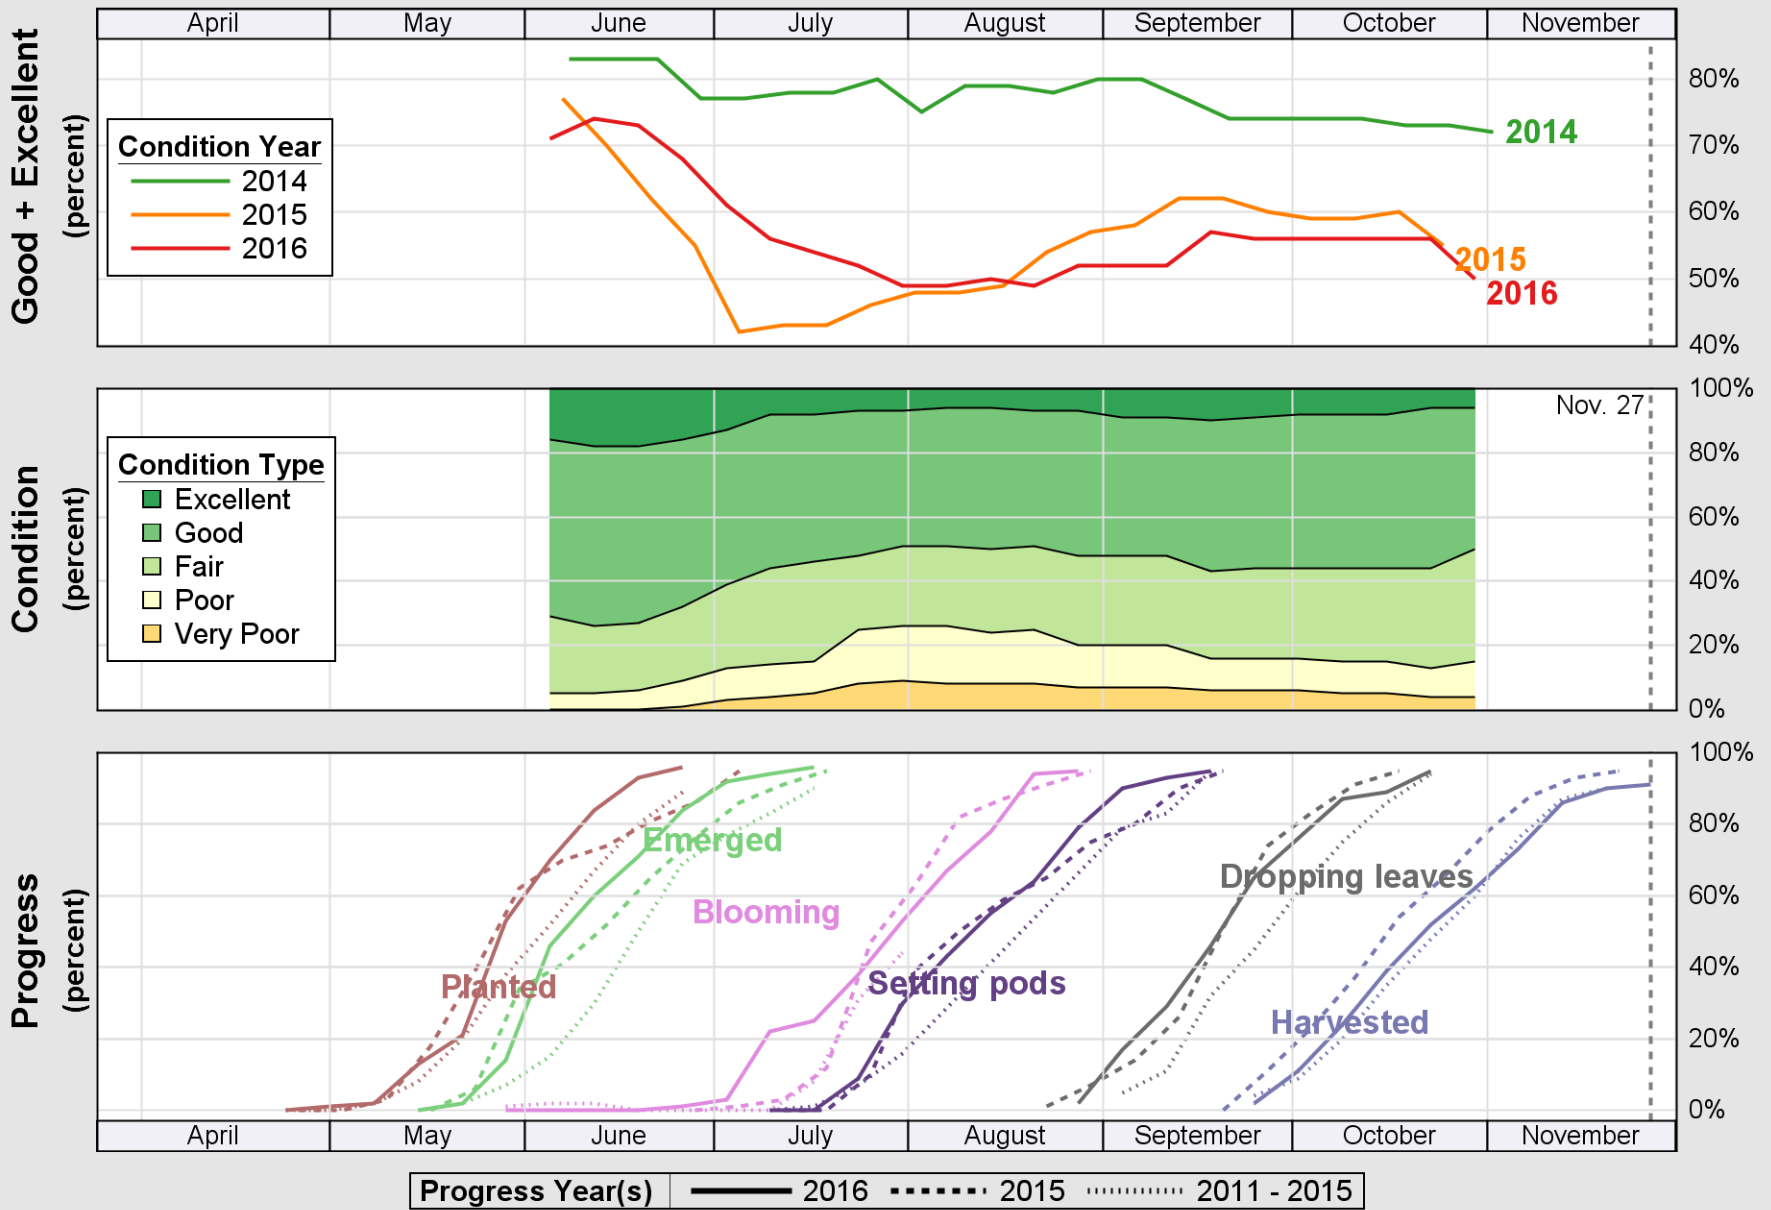

# Crop Progress and Condition: Pasture and Range in New York , 2016

NASS

Source: National Agricultural Statistics Service (NASS), Crop Progress Report

USDA

# Crop Progress and Condition: Soybeans in New York , 2016

NASS

Source: National Agricultural Statistics Service (NASS), Crop Progress Report

**USDA**