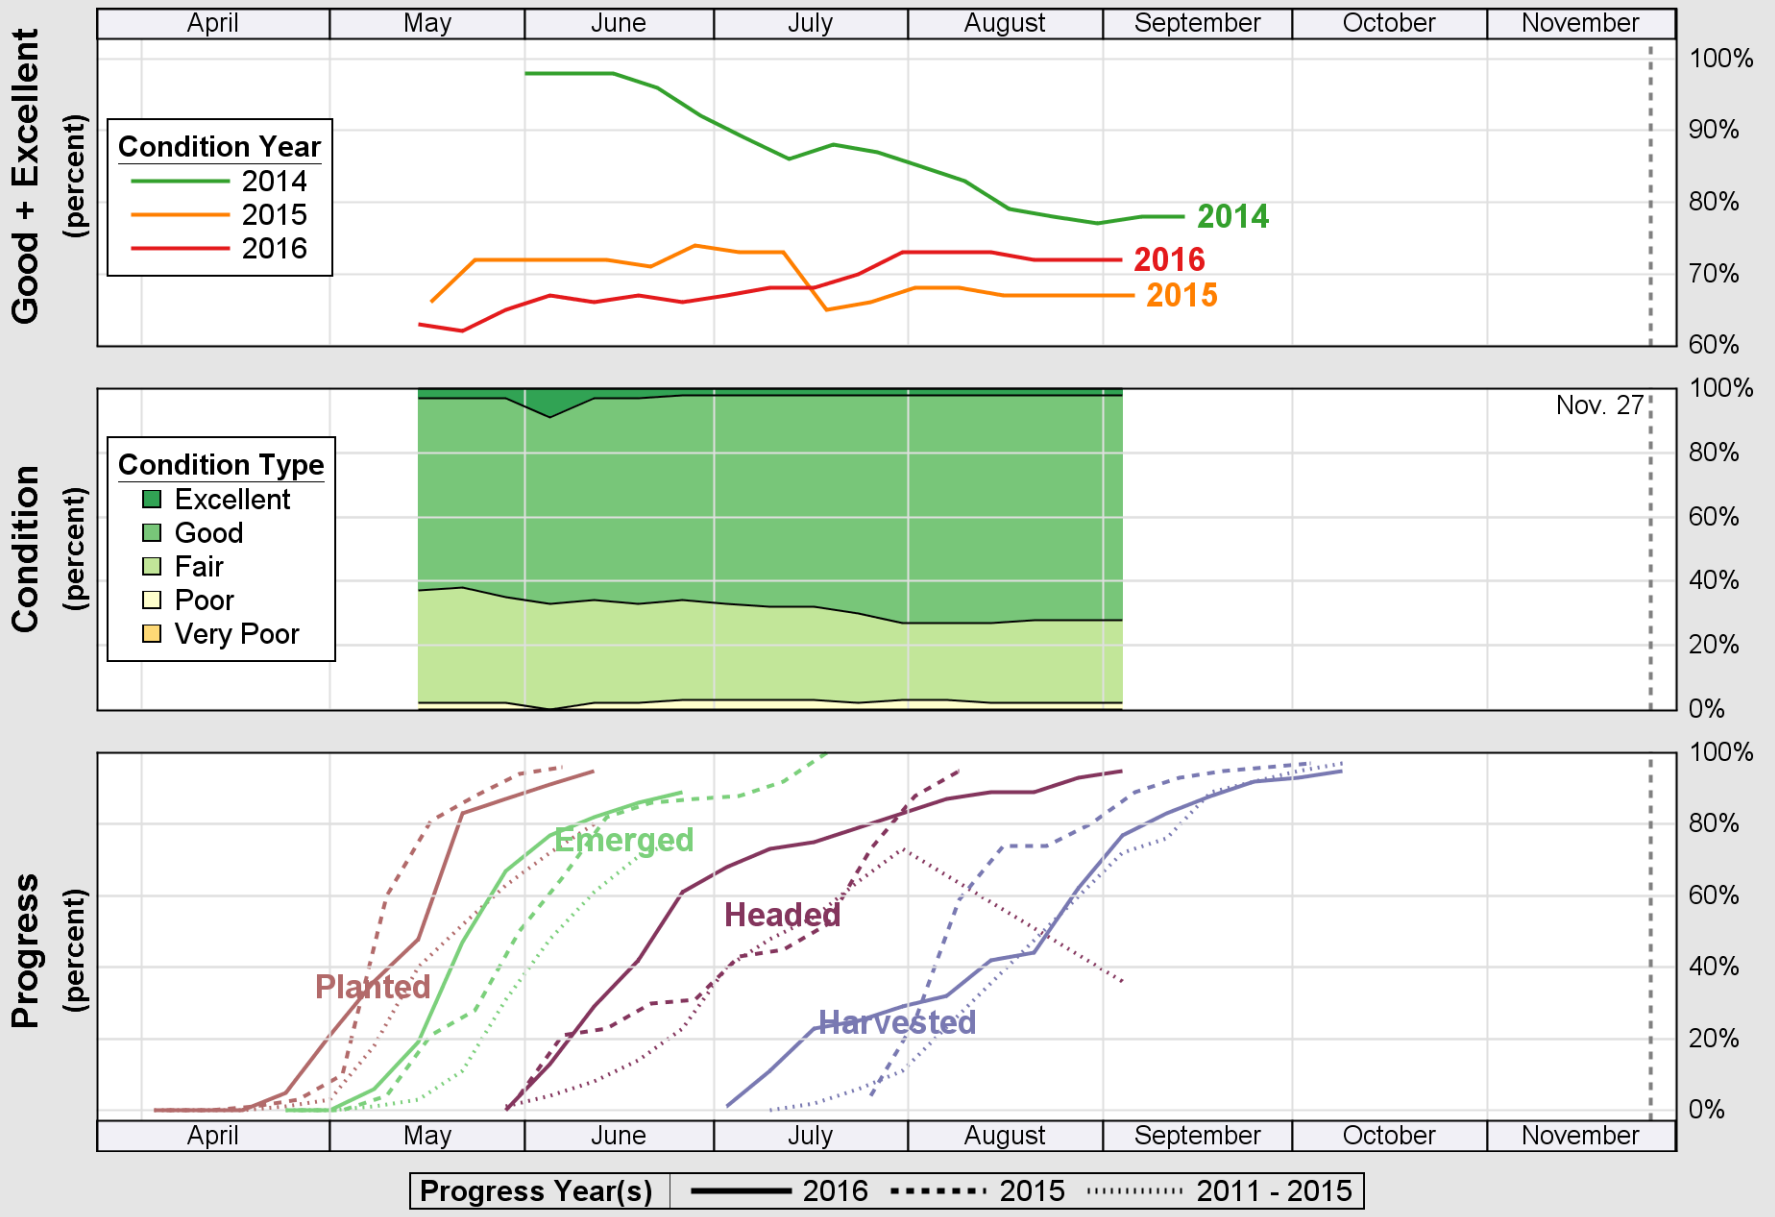

### Crop Progress and Condition: Barley in New York , 2016

NASS

Source: National Agricultural Statistics Service (NASS), Crop Progress Report

USDA

# Crop Progress and Condition: Corn in New York , 2016

NASS

Source: National Agricultural Statistics Service (NASS), Crop Progress Report

USDA