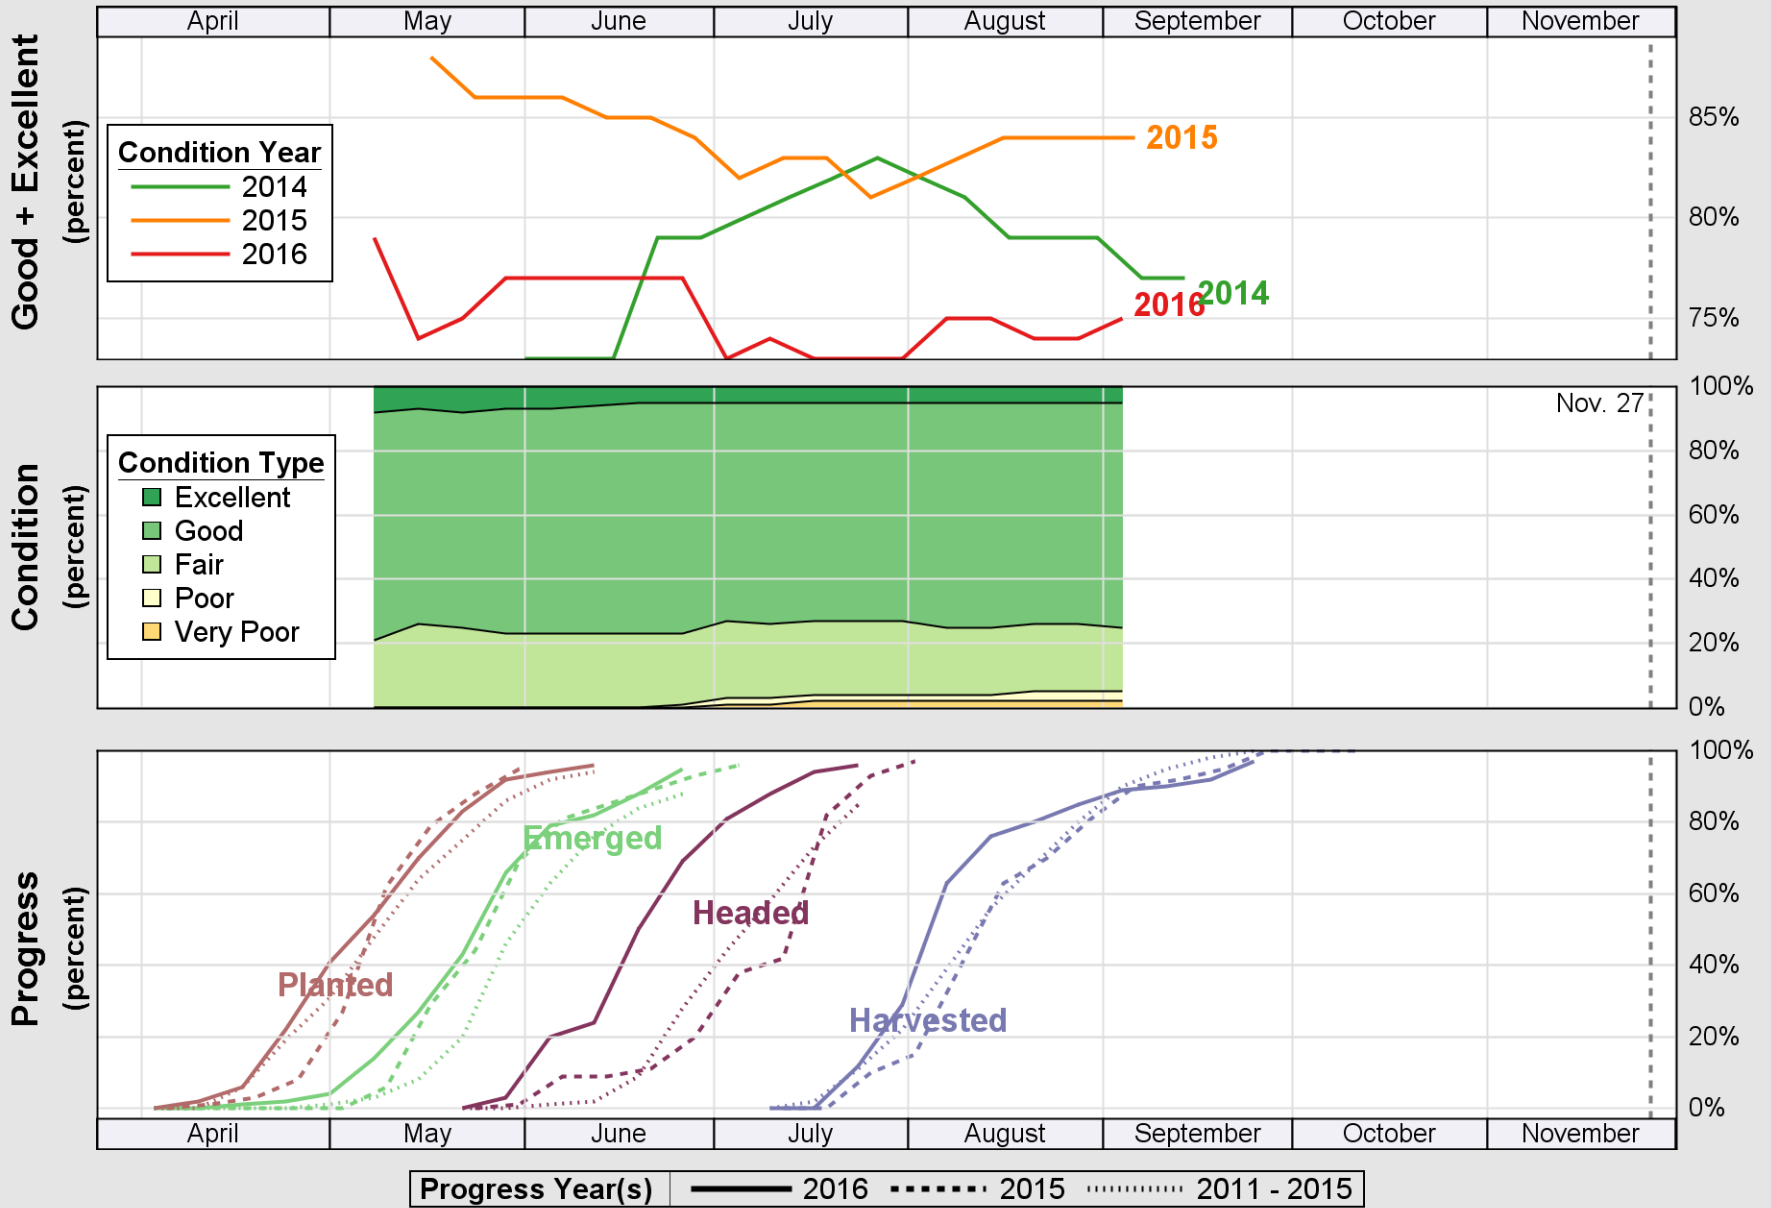

### Crop Progress and Condition: Barley in New York , 2016

NASS

Source: National Agricultural Statistics Service (NASS), Crop Progress Report

USDA

# Crop Progress and Condition: Corn in New York , 2016

NASS

Source: National Agricultural Statistics Service (NASS), Crop Progress Report

USDA

### Crop Progress and Condition: Oats in New York , 2016

NASS

Source: National Agricultural Statistics Service (NASS), Crop Progress Report

USDA