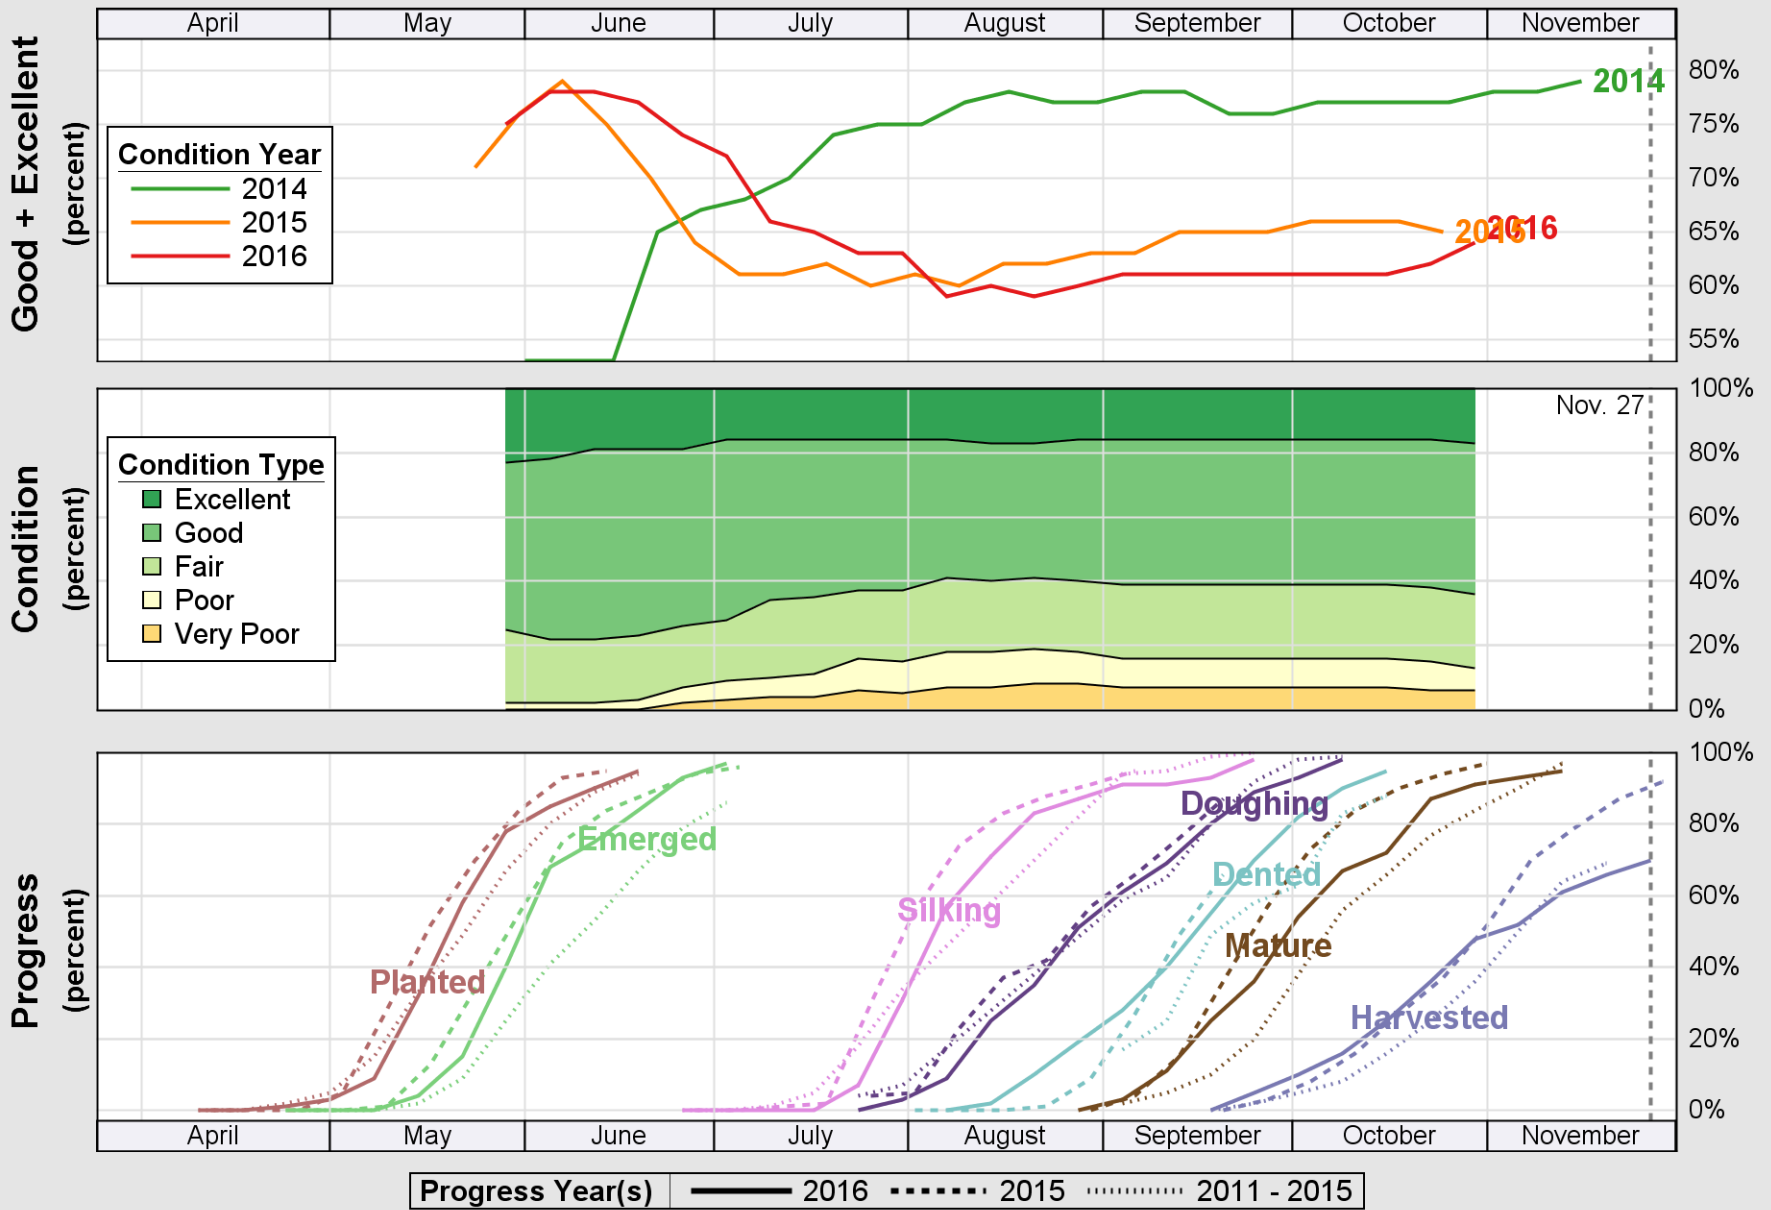

### Crop Progress and Condition: Barley in New York , 2016

NASS

Source: National Agricultural Statistics Service (NASS), Crop Progress Report

USDA

# Crop Progress and Condition: Corn in New York , 2016

NASS

Source: National Agricultural Statistics Service (NASS), Crop Progress Report

USDA