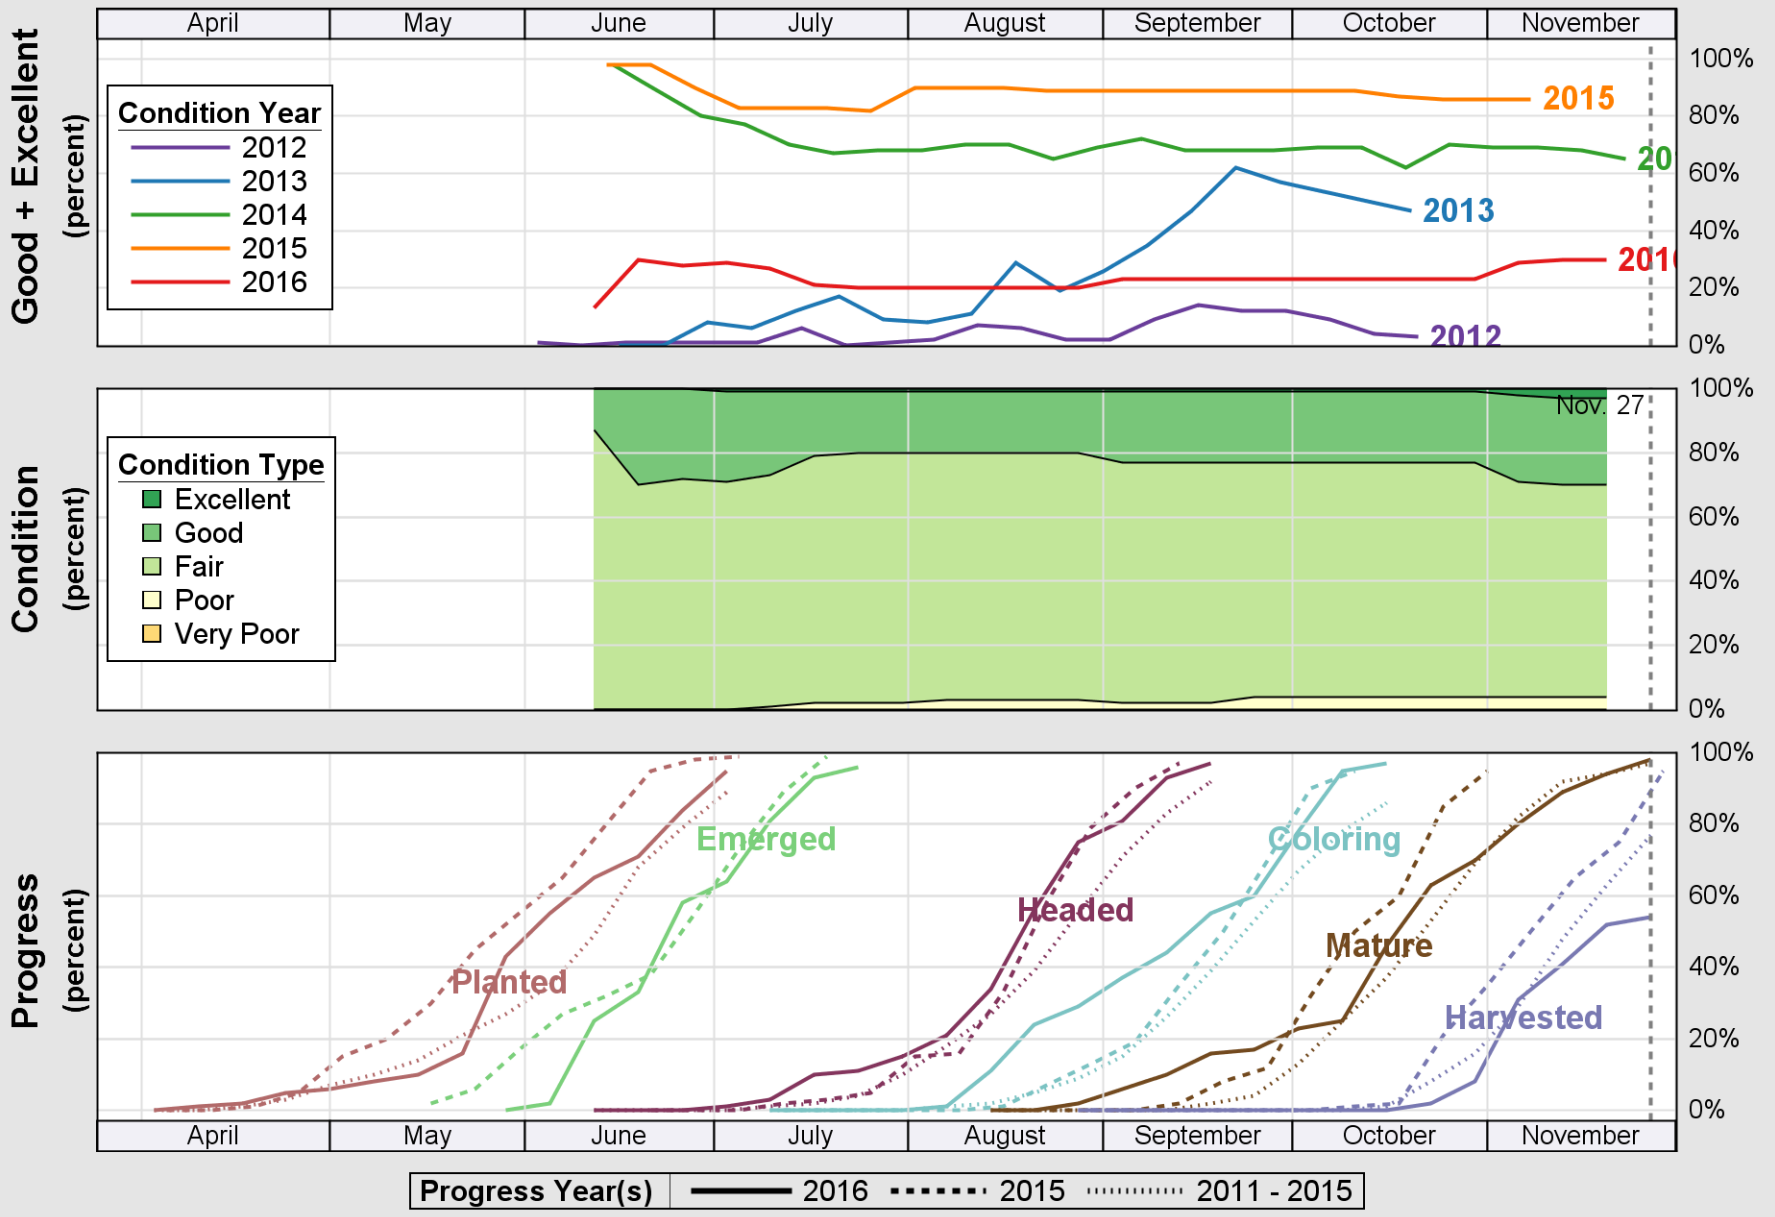

# Crop Progress and Condition: Peanuts in New Mexico , 2016

NASS

Source: National Agricultural Statistics Service (NASS), Crop Progress Report

USDA

# Crop Progress and Condition: Sorghum in New Mexico , 2016

NASS

Source: National Agricultural Statistics Service (NASS), Crop Progress Report

USDA