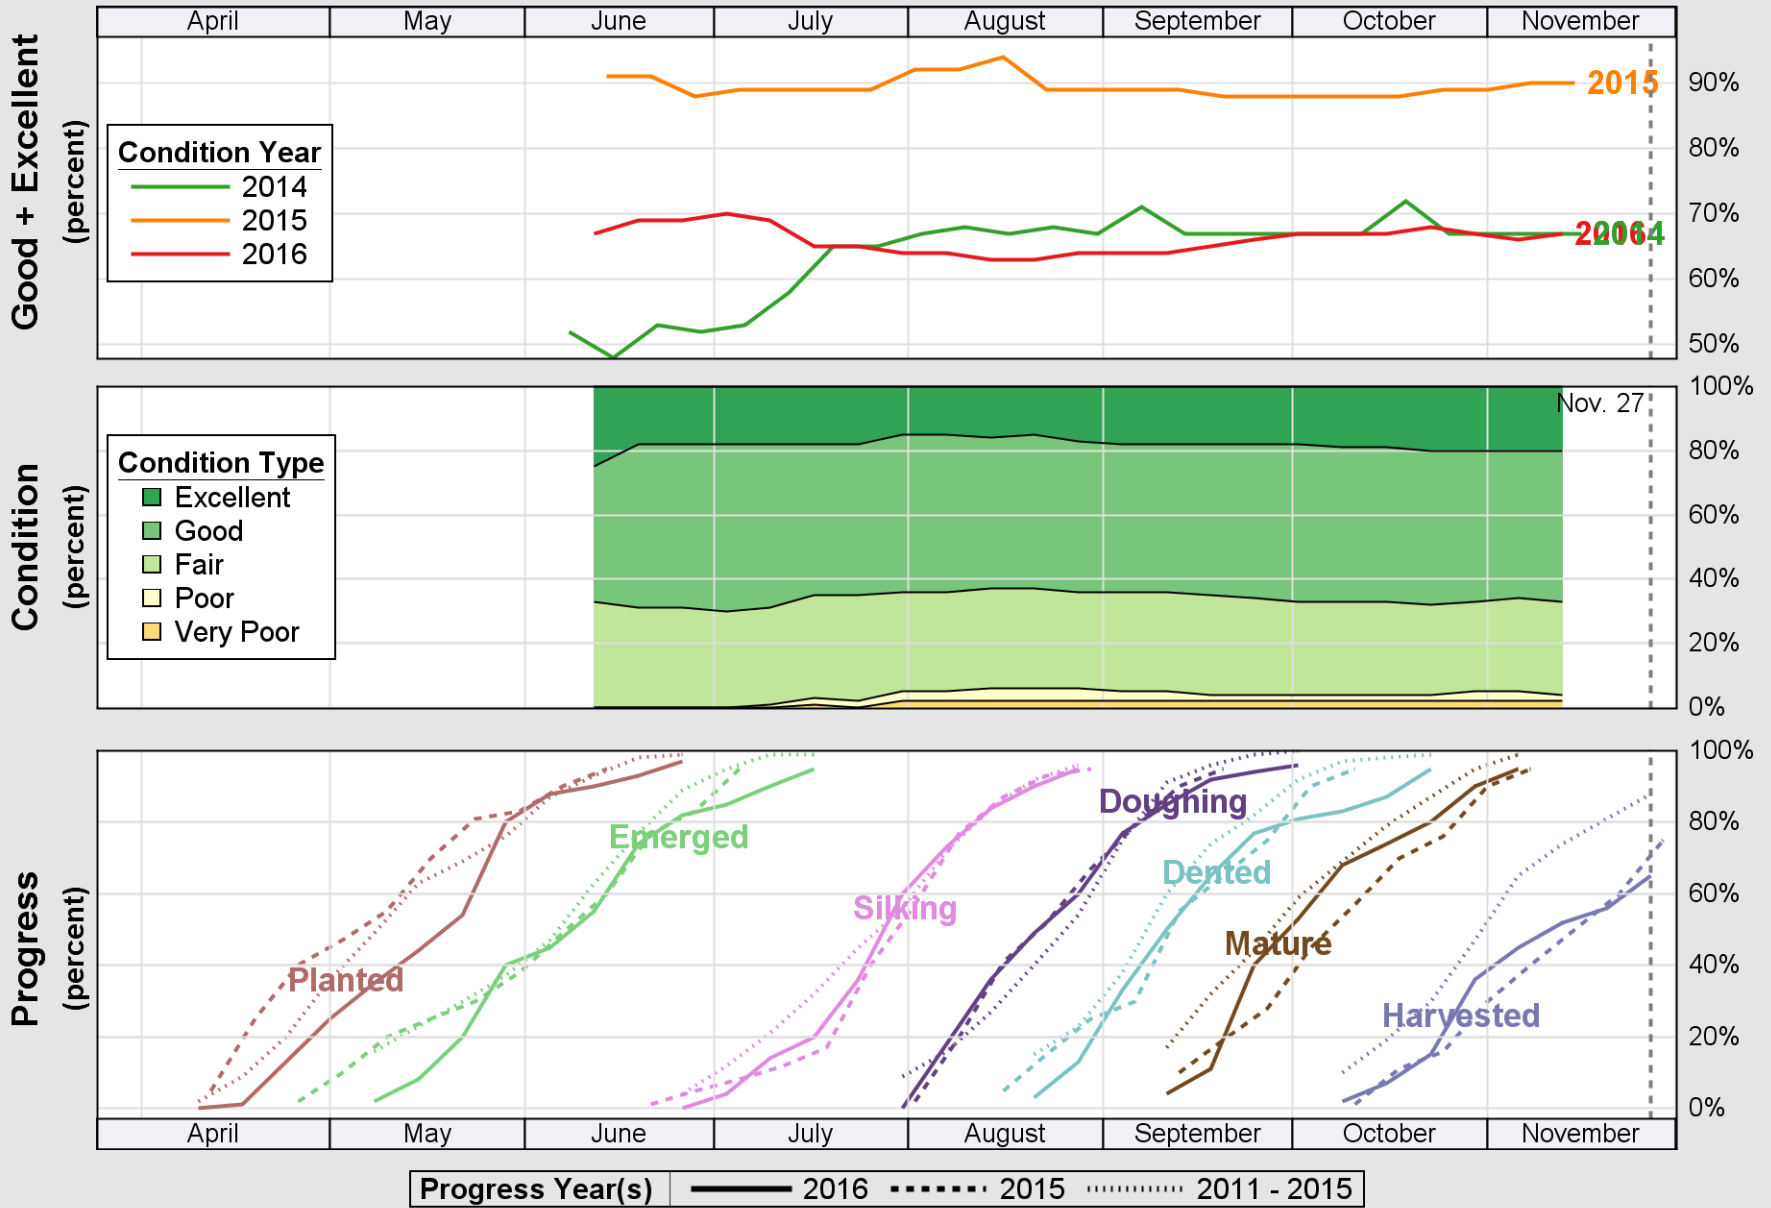

# Crop Progress and Condition: Corn in New Mexico , 2016

NASS

Source: National Agricultural Statistics Service (NASS), Crop Progress Report

USDA

# Crop Progress and Condition: Cotton in New Mexico, 2016

NASS

Source: National Agricultural Statistics Service (NASS), Crop Progress Report

**USDA Crop Progress and Condition: Pasture and Range in New Mexico , 2016 NASS**