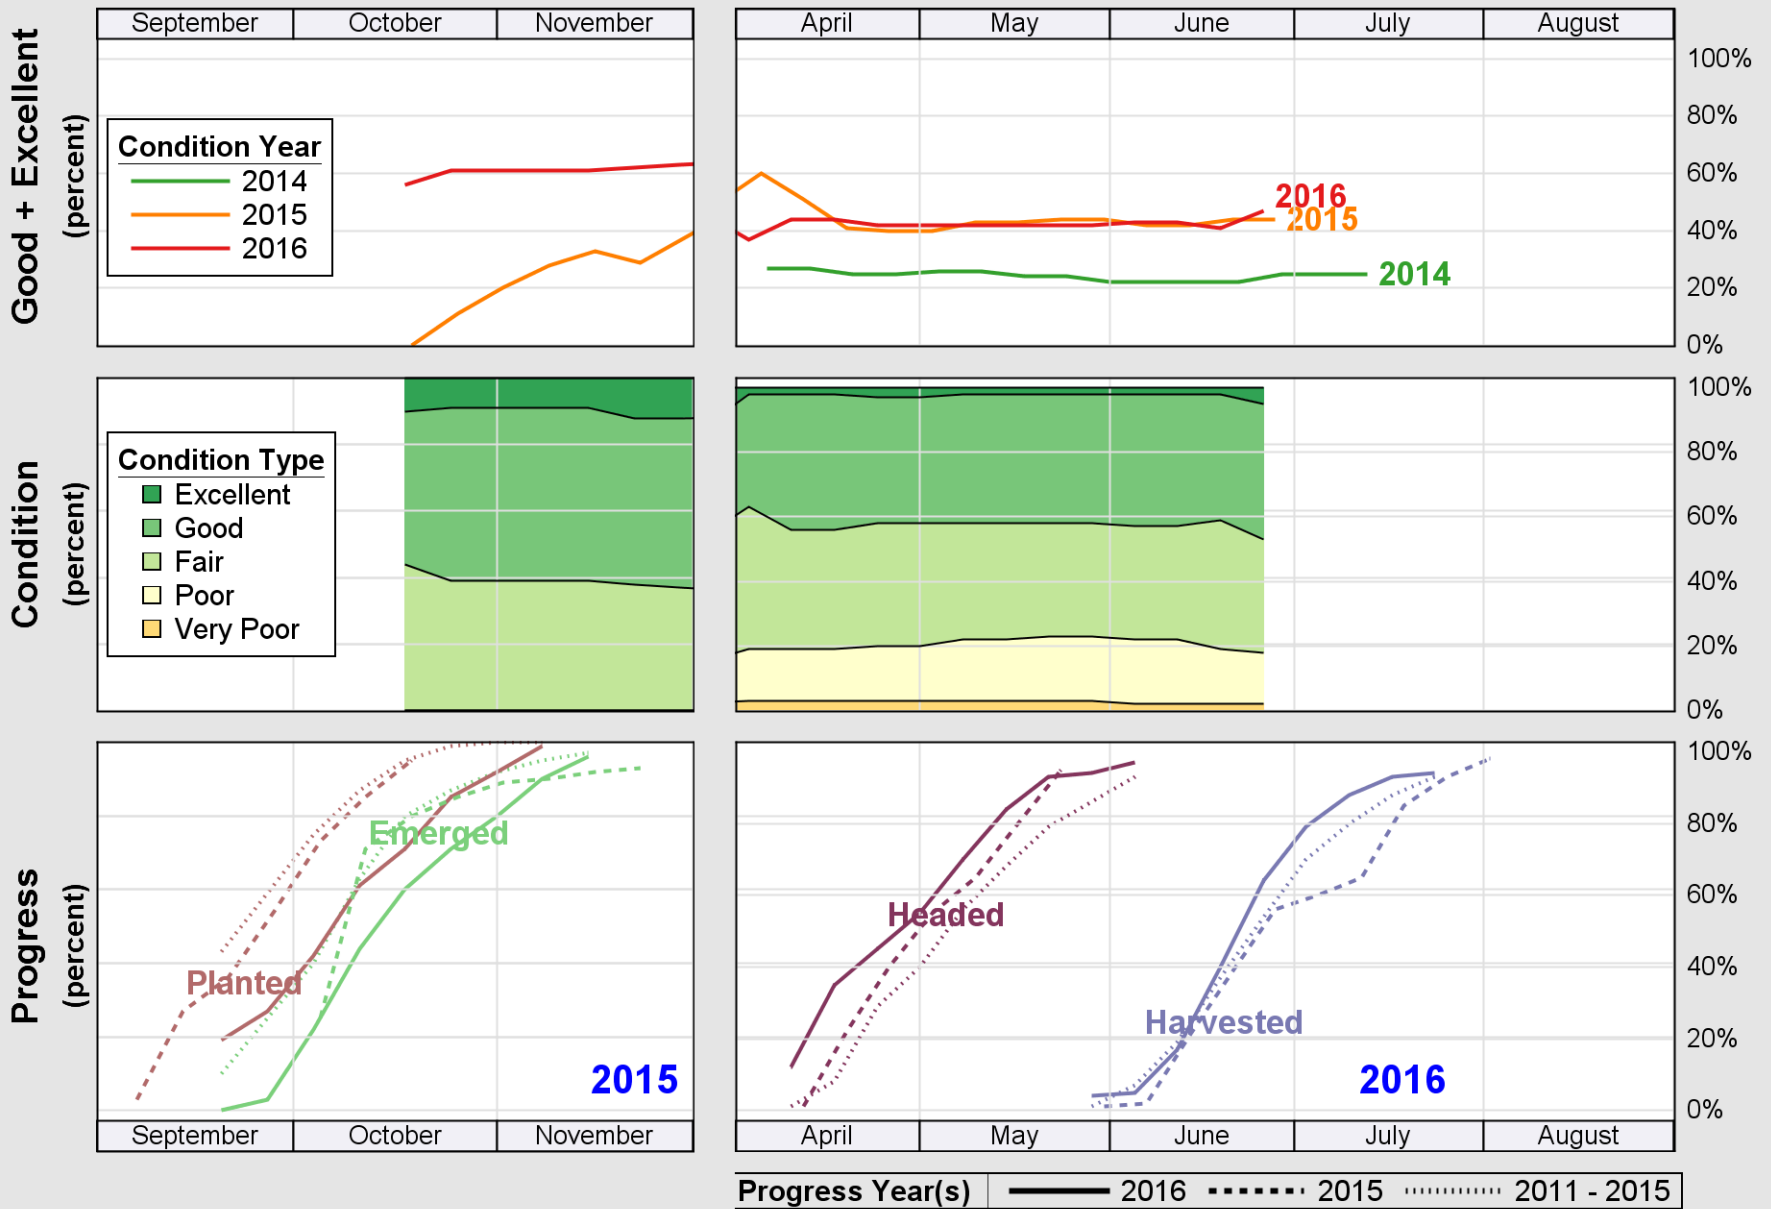

# Crop Progress and Condition: Peanuts in New Mexico , 2016

NASS

Source: National Agricultural Statistics Service (NASS), Crop Progress Report

USDA

# Crop Progress and Condition: Sorghum in New Mexico , 2016

NASS

Source: National Agricultural Statistics Service (NASS), Crop Progress Report

USDA

# Crop Progress and Condition: Winter Wheat in New Mexico , 2016

NASS

Source: National Agricultural Statistics Service (NASS), Crop Progress Report