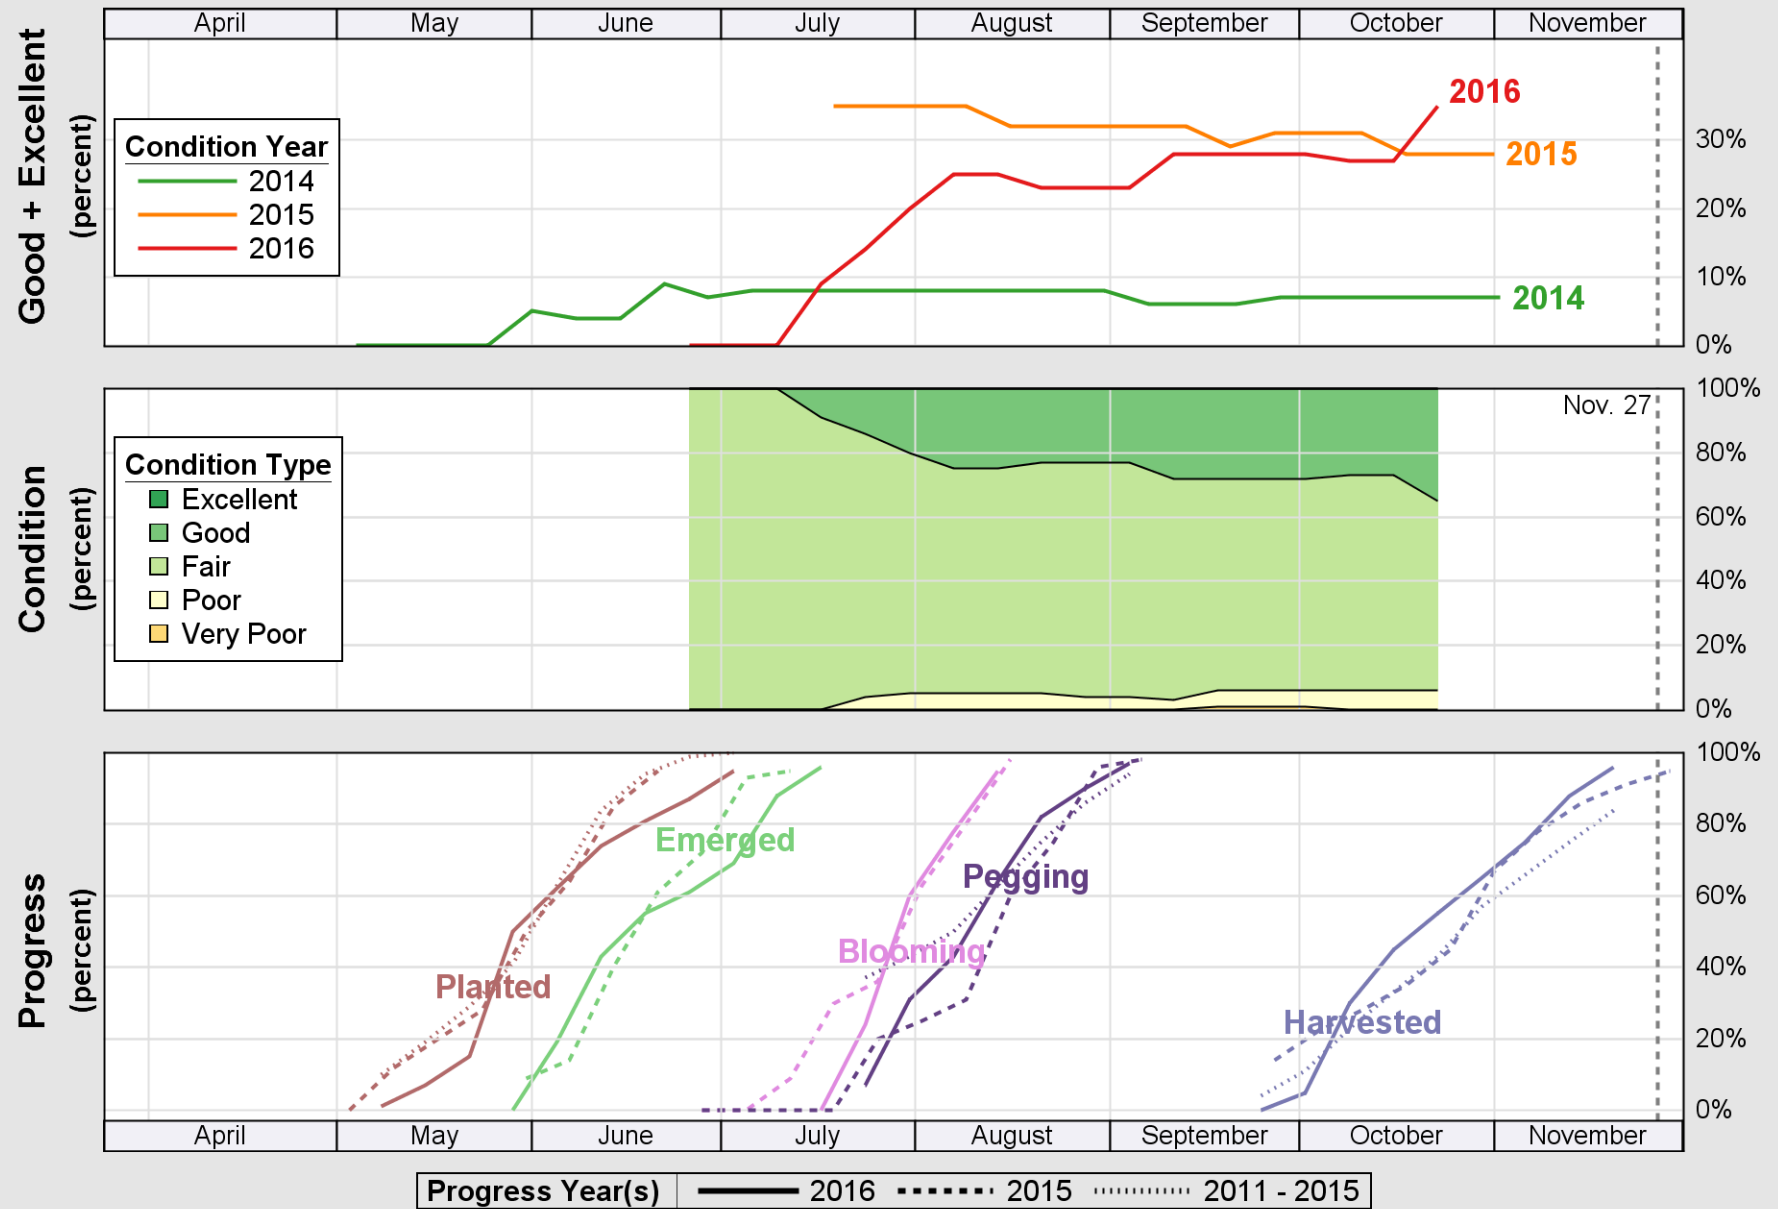

USDA

Crop Progress and Condition: Peanuts in New Mexico , 2016

NASS

Source: National Agricultural Statistics Service (NASS), Crop Progress Report