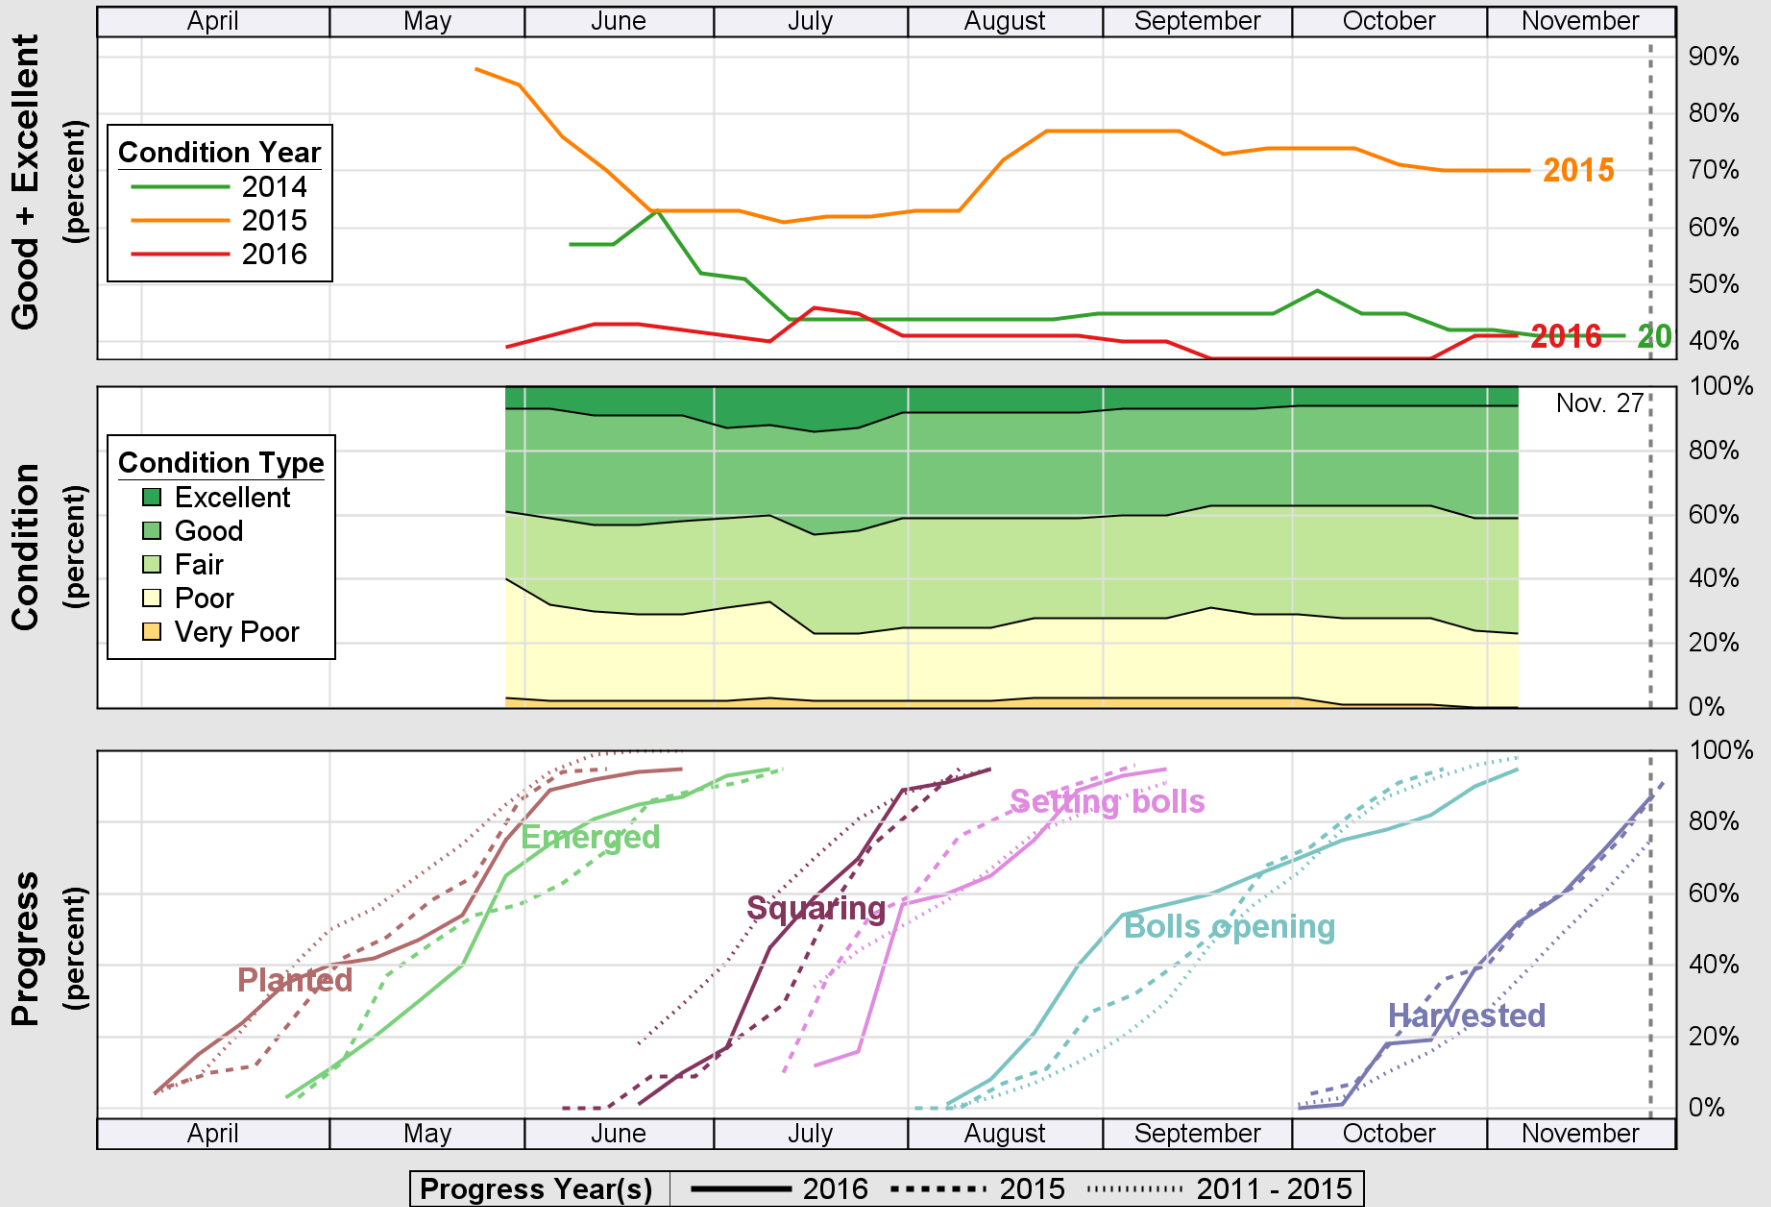

# Crop Progress and Condition: Corn in New Mexico , 2016

NASS

Source: National Agricultural Statistics Service (NASS), Crop Progress Report

USDA

# Crop Progress and Condition: Cotton in New Mexico, 2016

NASS

Source: National Agricultural Statistics Service (NASS), Crop Progress Report

**USDA Crop Progress and Condition: Pasture and Range in New Mexico , 2016 NASS**