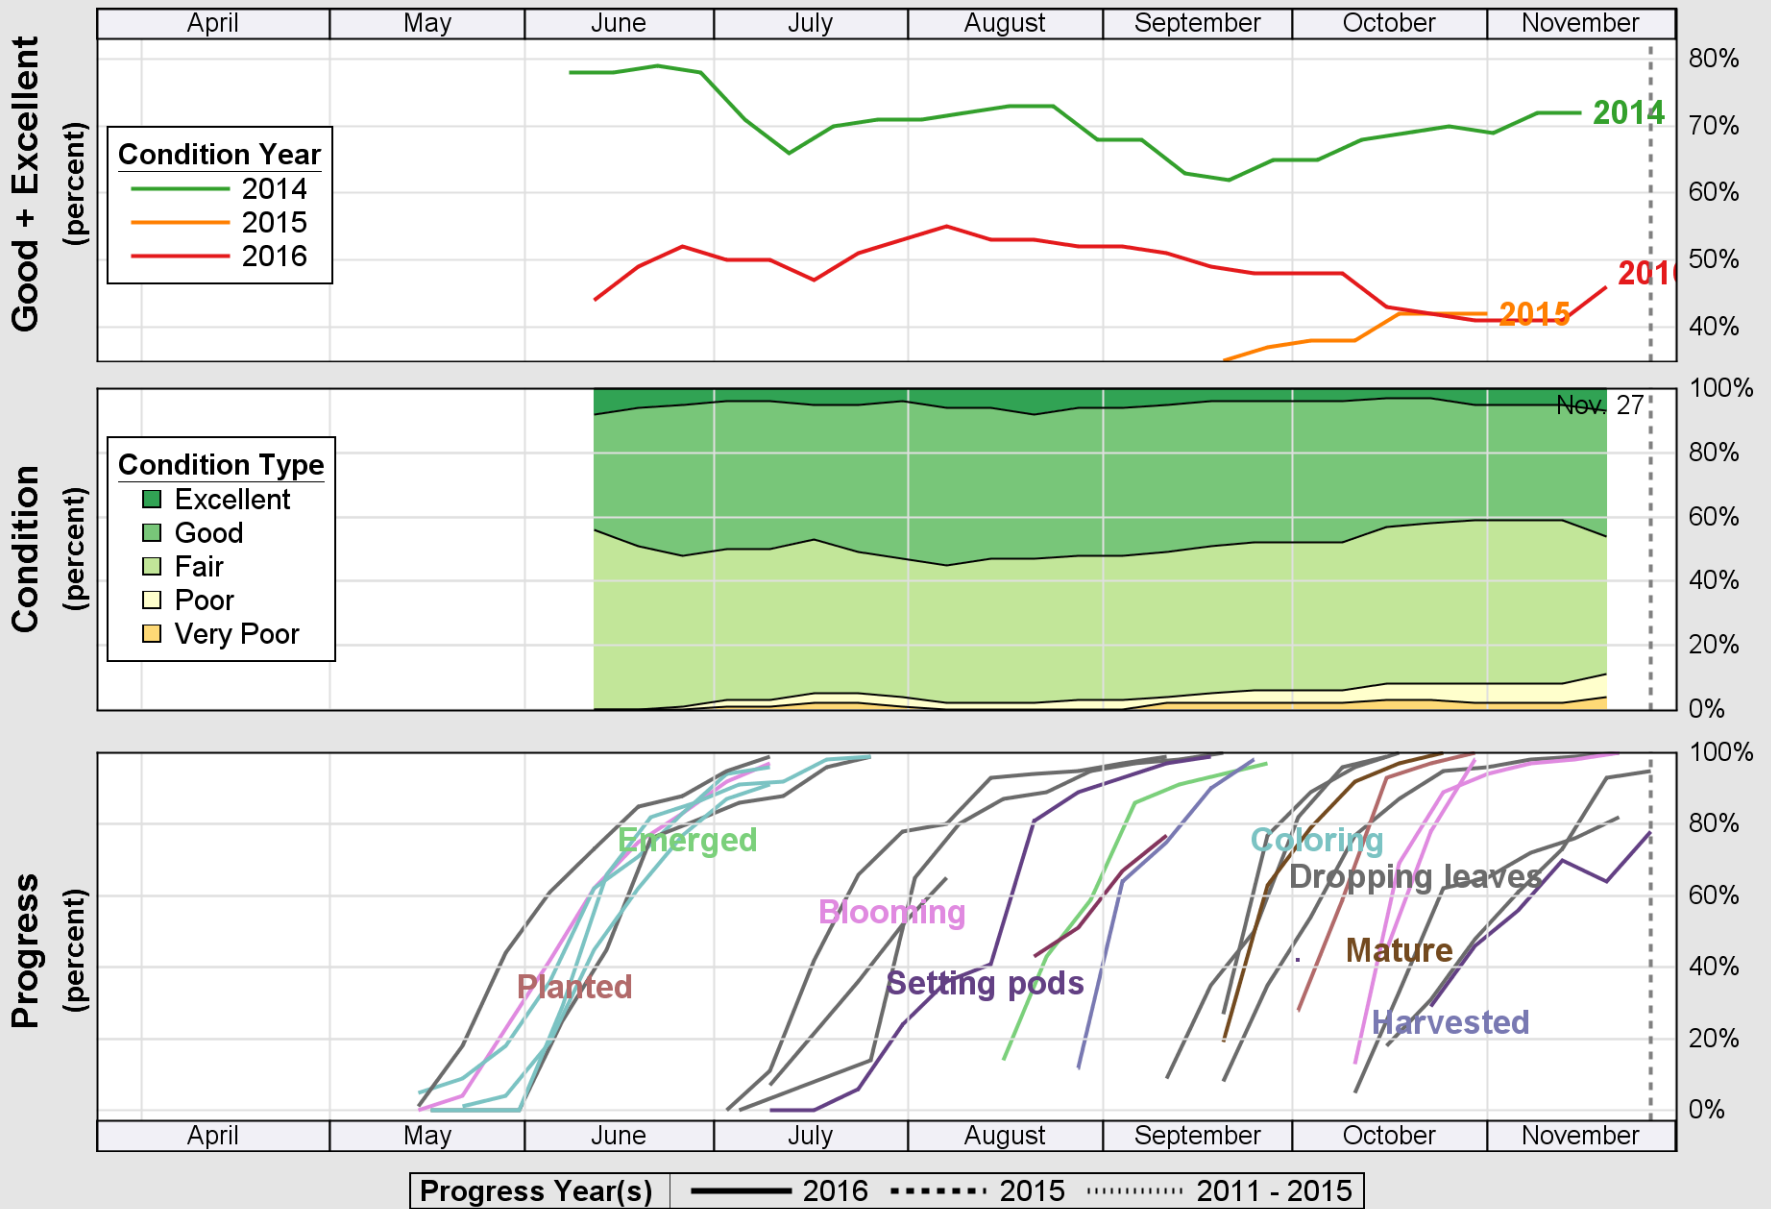

USDA

Crop Progress and Condition: Soybeans in New Jersey , 2016

NASS

Source: National Agricultural Statistics Service (NASS), Crop Progress Report