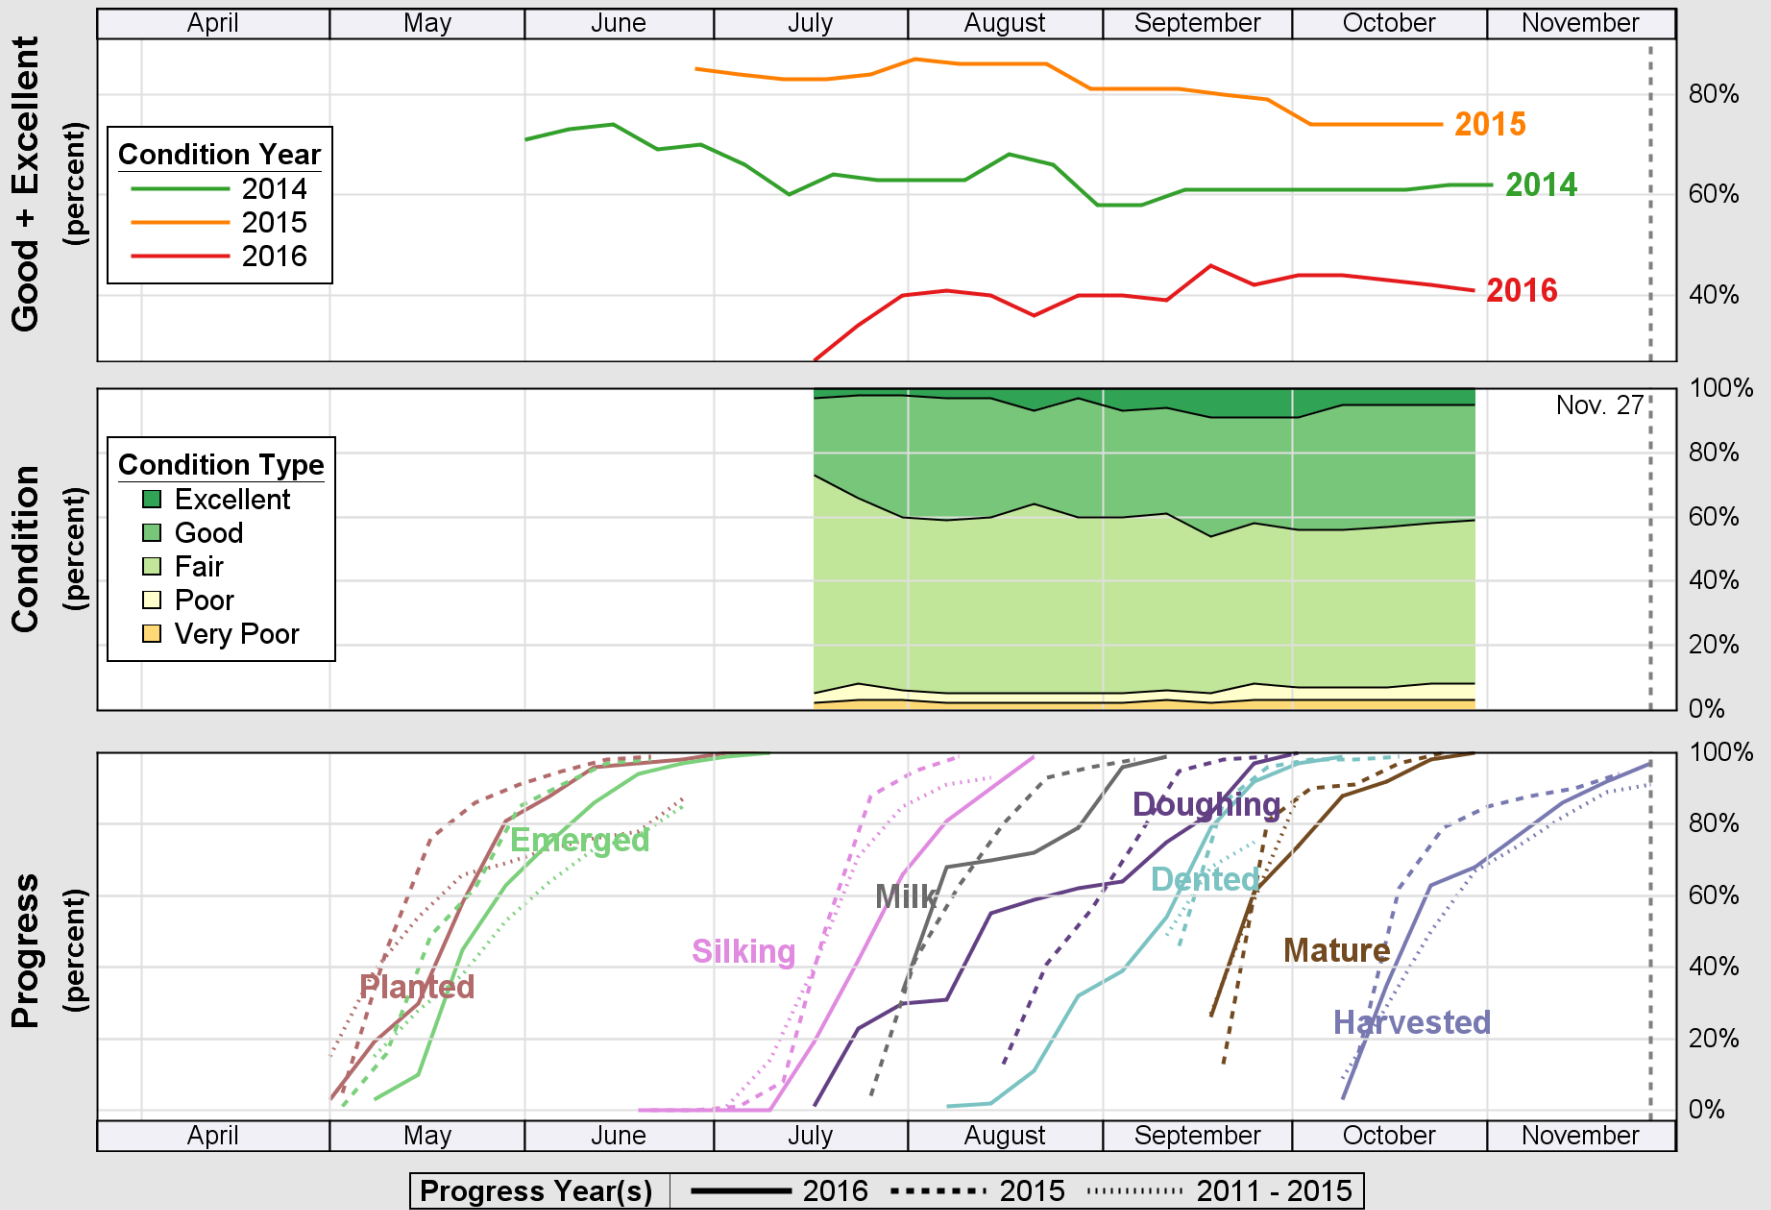

# Crop Progress and Condition: Corn in New Jersey , 2016

NASS

Source: National Agricultural Statistics Service (NASS), Crop Progress Report

**USDA** Crop Progress and Condition: Pasture and Range in New Jersey , 2016 **NASS**

Source: National Agricultural Statistics Service (NASS), Crop Progress Report

USDA