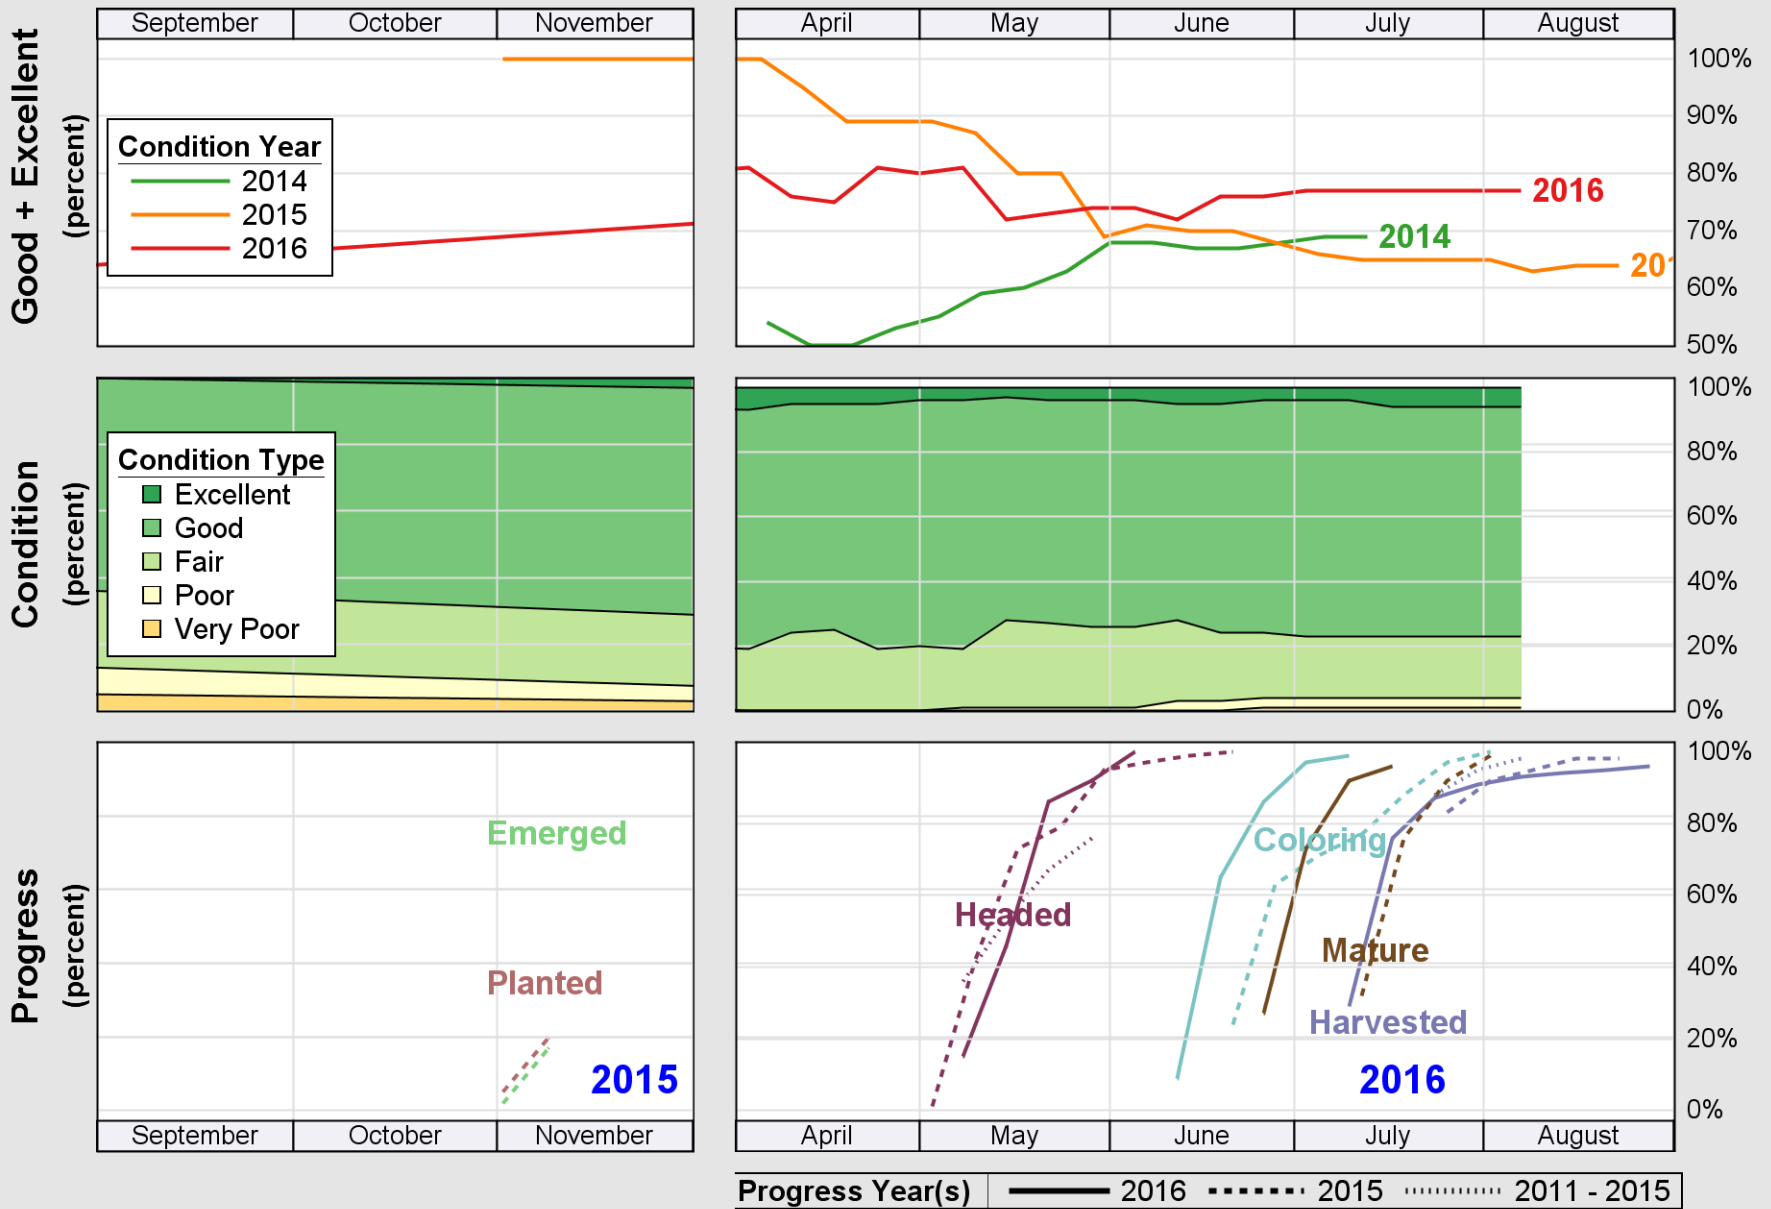

# Crop Progress and Condition: Soybeans in New Jersey , 2016

NASS

Source: National Agricultural Statistics Service (NASS), Crop Progress Report

USDA

# Crop Progress and Condition: Winter Wheat in New Jersey , 2016

NASS

Source: National Agricultural Statistics Service (NASS), Crop Progress Report