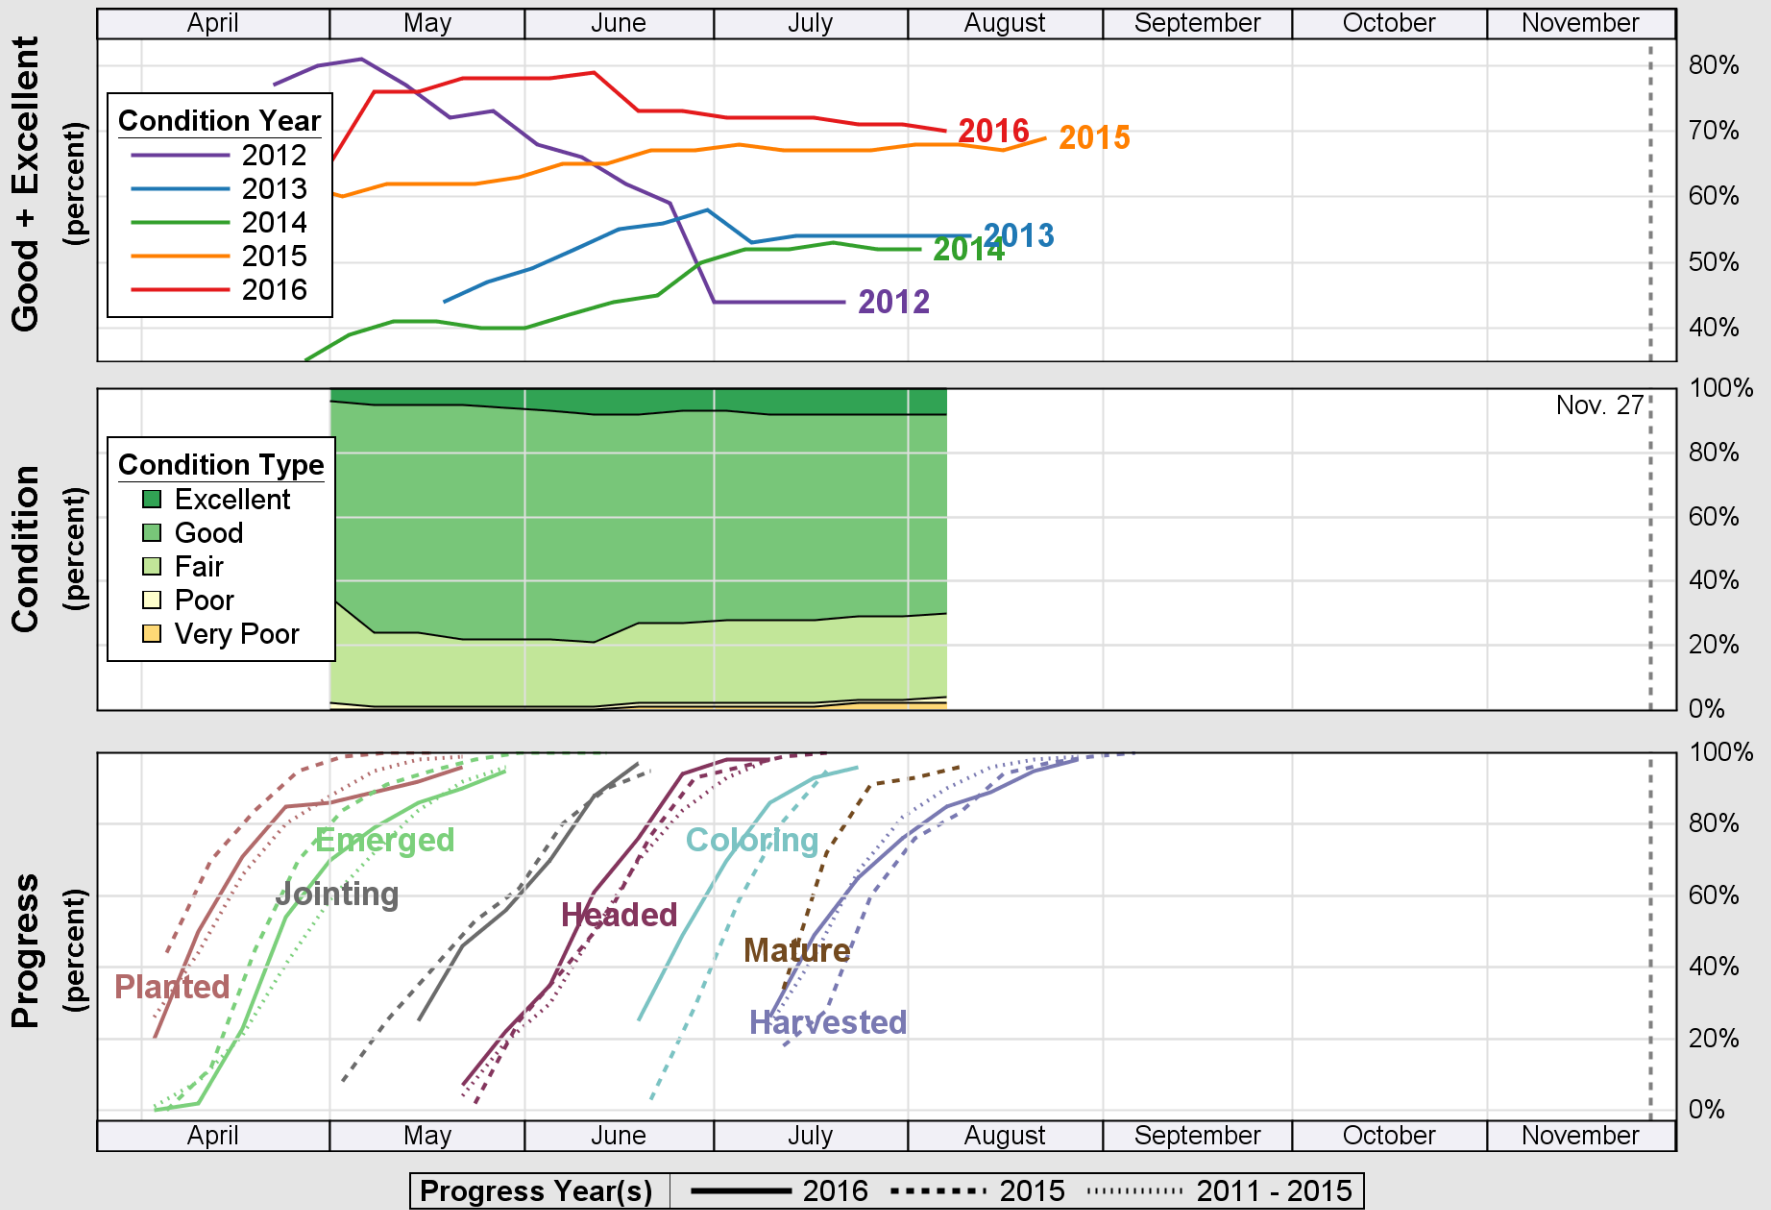

# Crop Progress and Condition: Corn in Nebraska , 2016

NASS

Source: National Agricultural Statistics Service (NASS), Crop Progress Report

USDA

### Crop Progress and Condition: Oats in Nebraska , 2016

NASS

Source: National Agricultural Statistics Service (NASS), Crop Progress Report

USDA