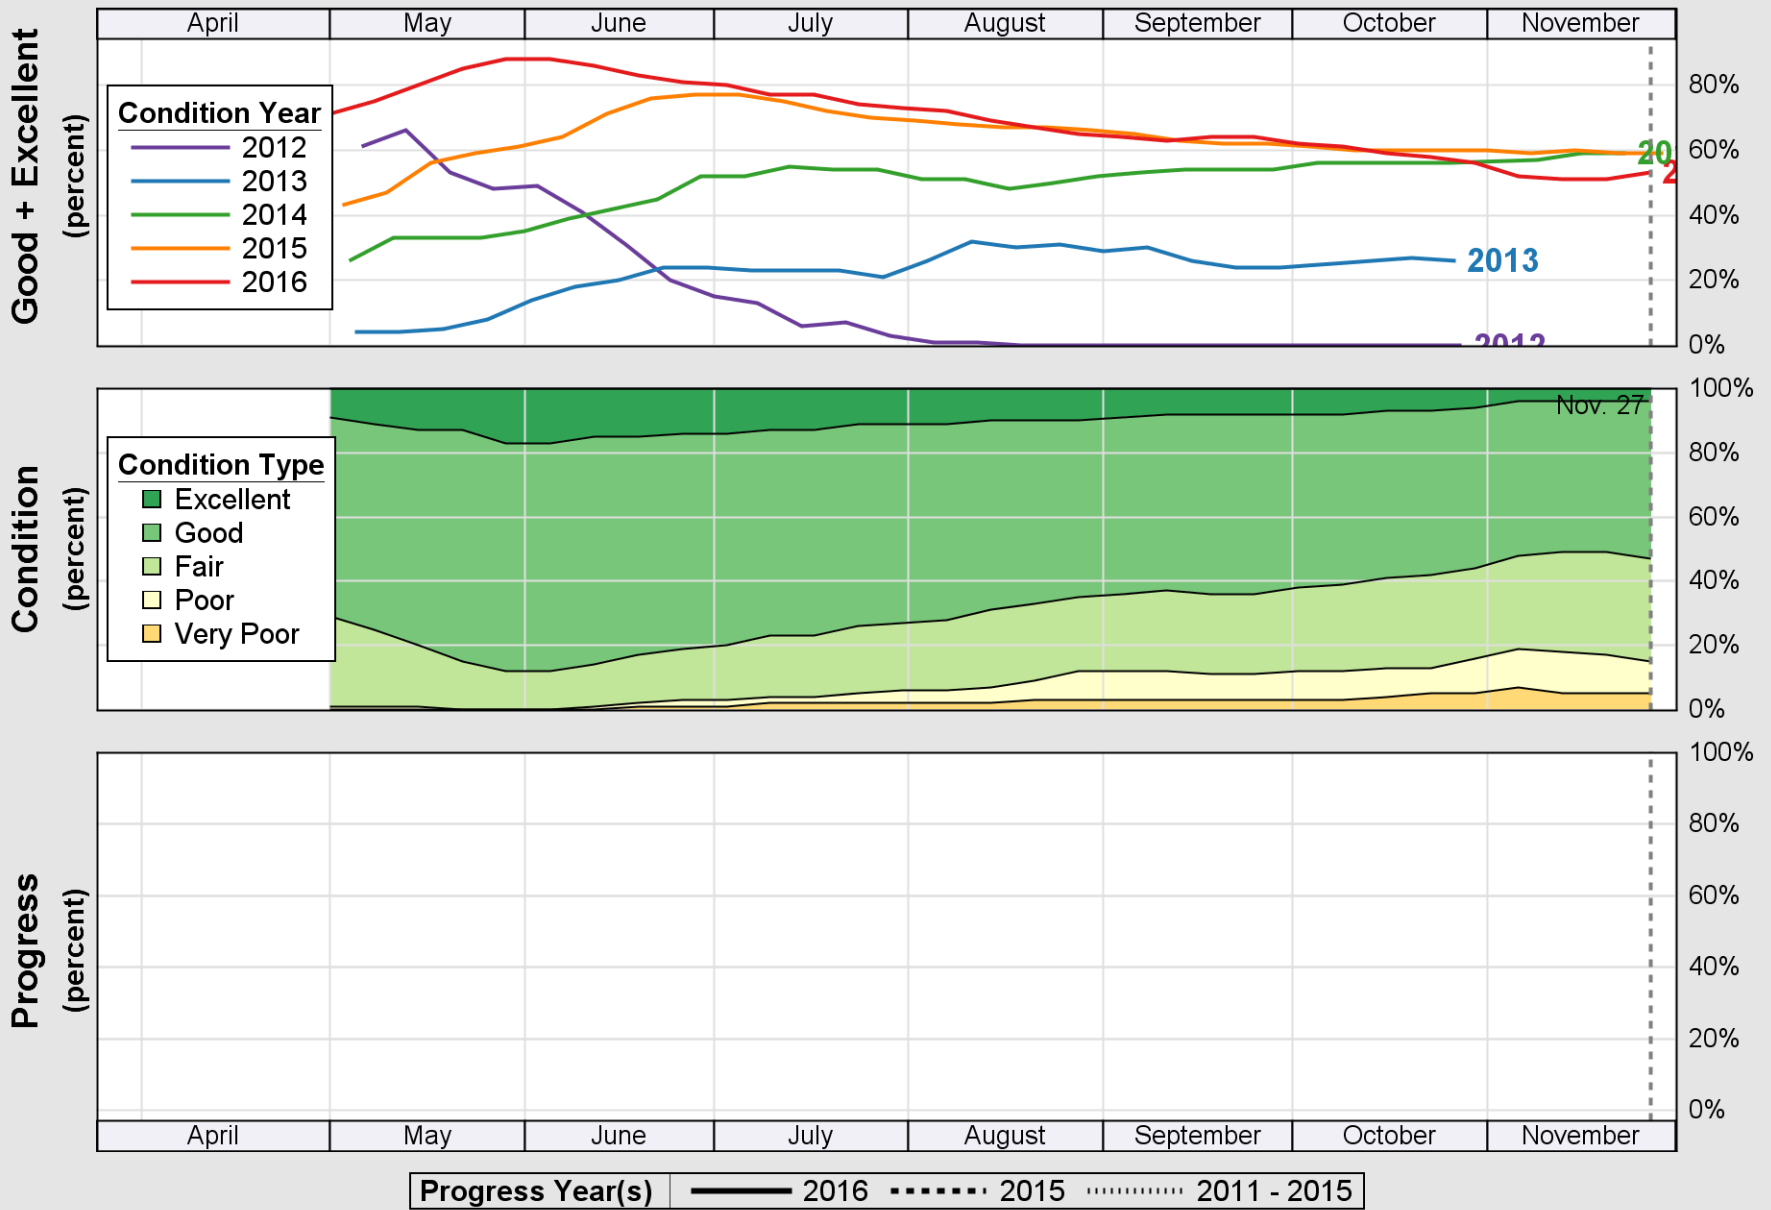

# Crop Progress and Condition: Corn in Nebraska , 2016

NASS

Source: National Agricultural Statistics Service (NASS), Crop Progress Report

USDA

### Crop Progress and Condition: Oats in Nebraska , 2016

NASS

Source: National Agricultural Statistics Service (NASS), Crop Progress Report

USDA

# Crop Progress and Condition: Pasture and Range in Nebraska , 2016

NASS

Source: National Agricultural Statistics Service (NASS), Crop Progress Report

Source: National Agricultural Statistics Service (NASS), Crop Progress Report