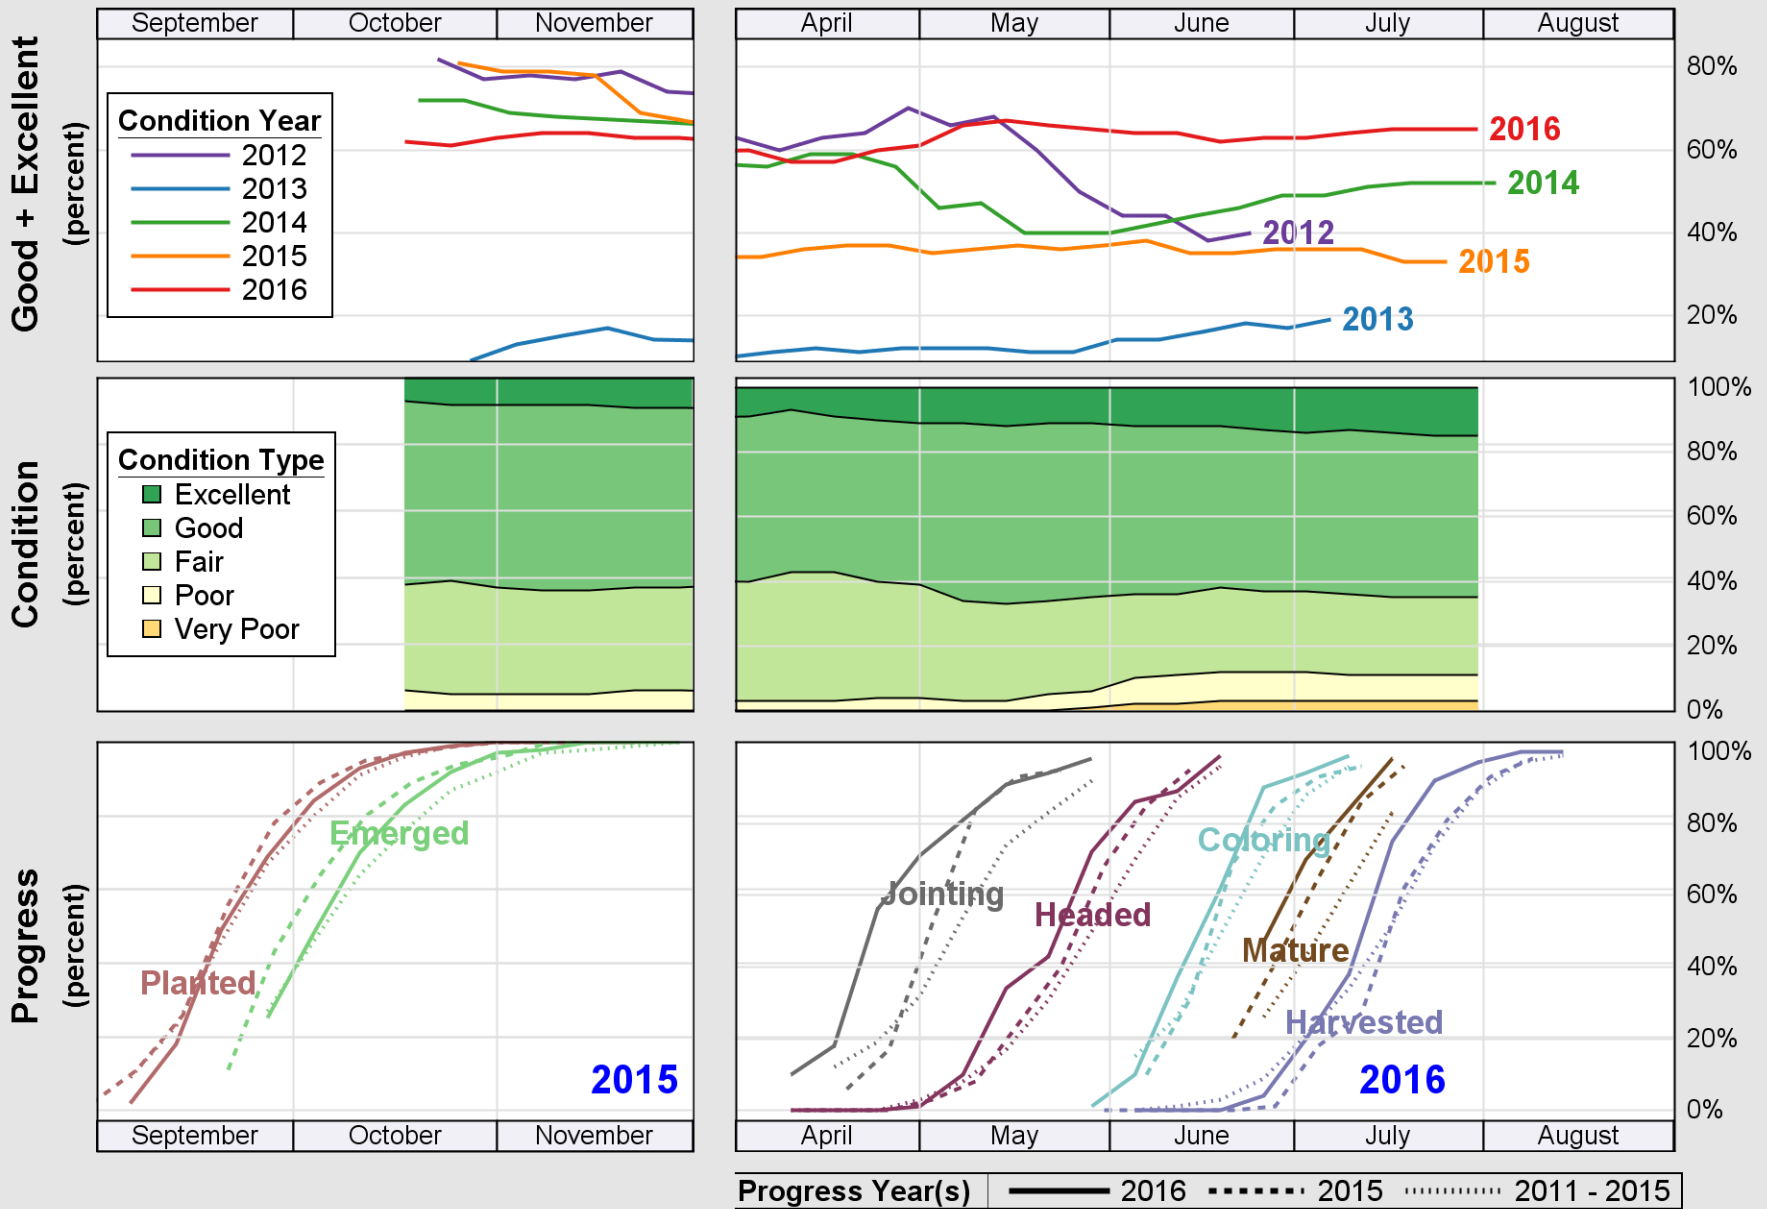

# Crop Progress and Condition: Soybeans in Nebraska , 2016

NASS

Source: National Agricultural Statistics Service (NASS), Crop Progress Report

USDA

# Crop Progress and Condition: Winter Wheat in Nebraska, 2016

NASS

Source: National Agricultural Statistics Service (NASS), Crop Progress Report