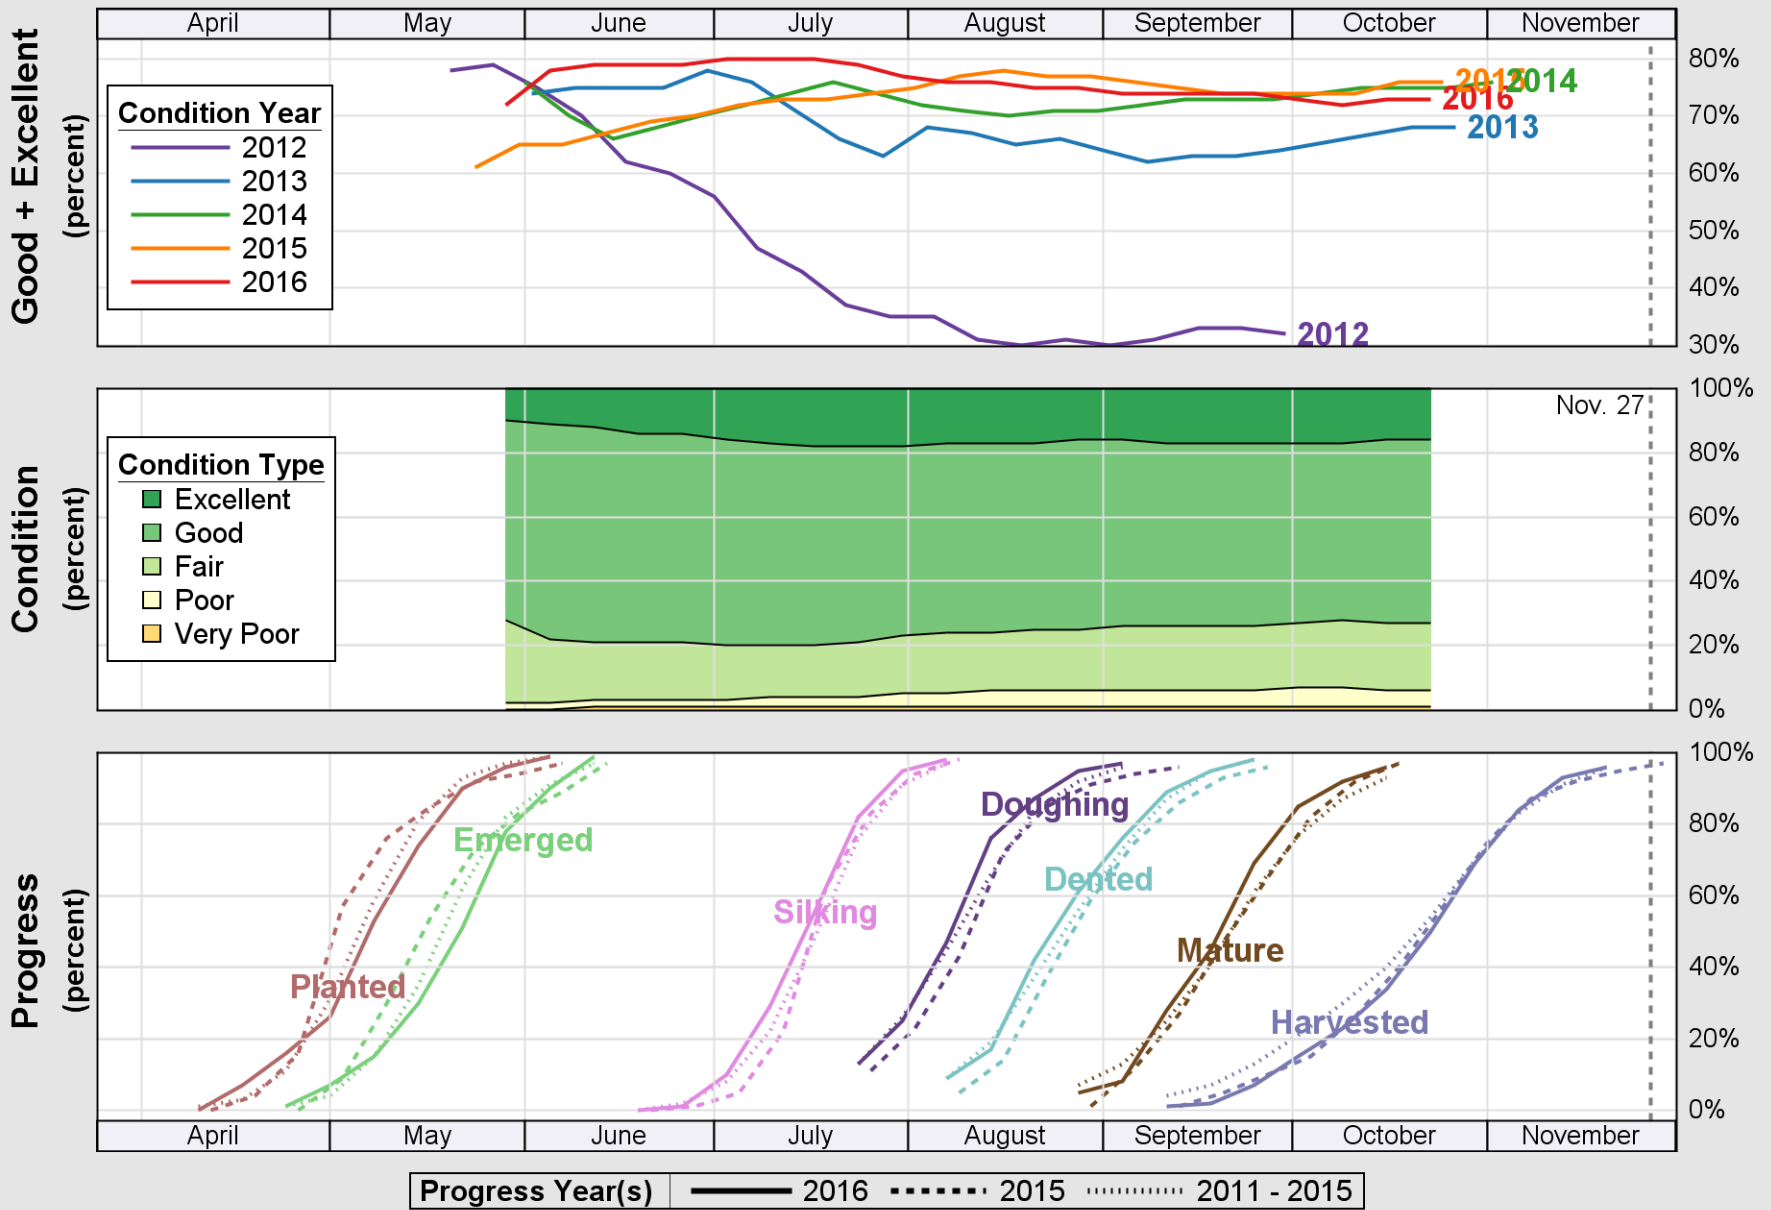

# Crop Progress and Condition: Corn in Nebraska , 2016

NASS

Source: National Agricultural Statistics Service (NASS), Crop Progress Report

USDA

### Crop Progress and Condition: Oats in Nebraska , 2016

NASS

Source: National Agricultural Statistics Service (NASS), Crop Progress Report

USDA