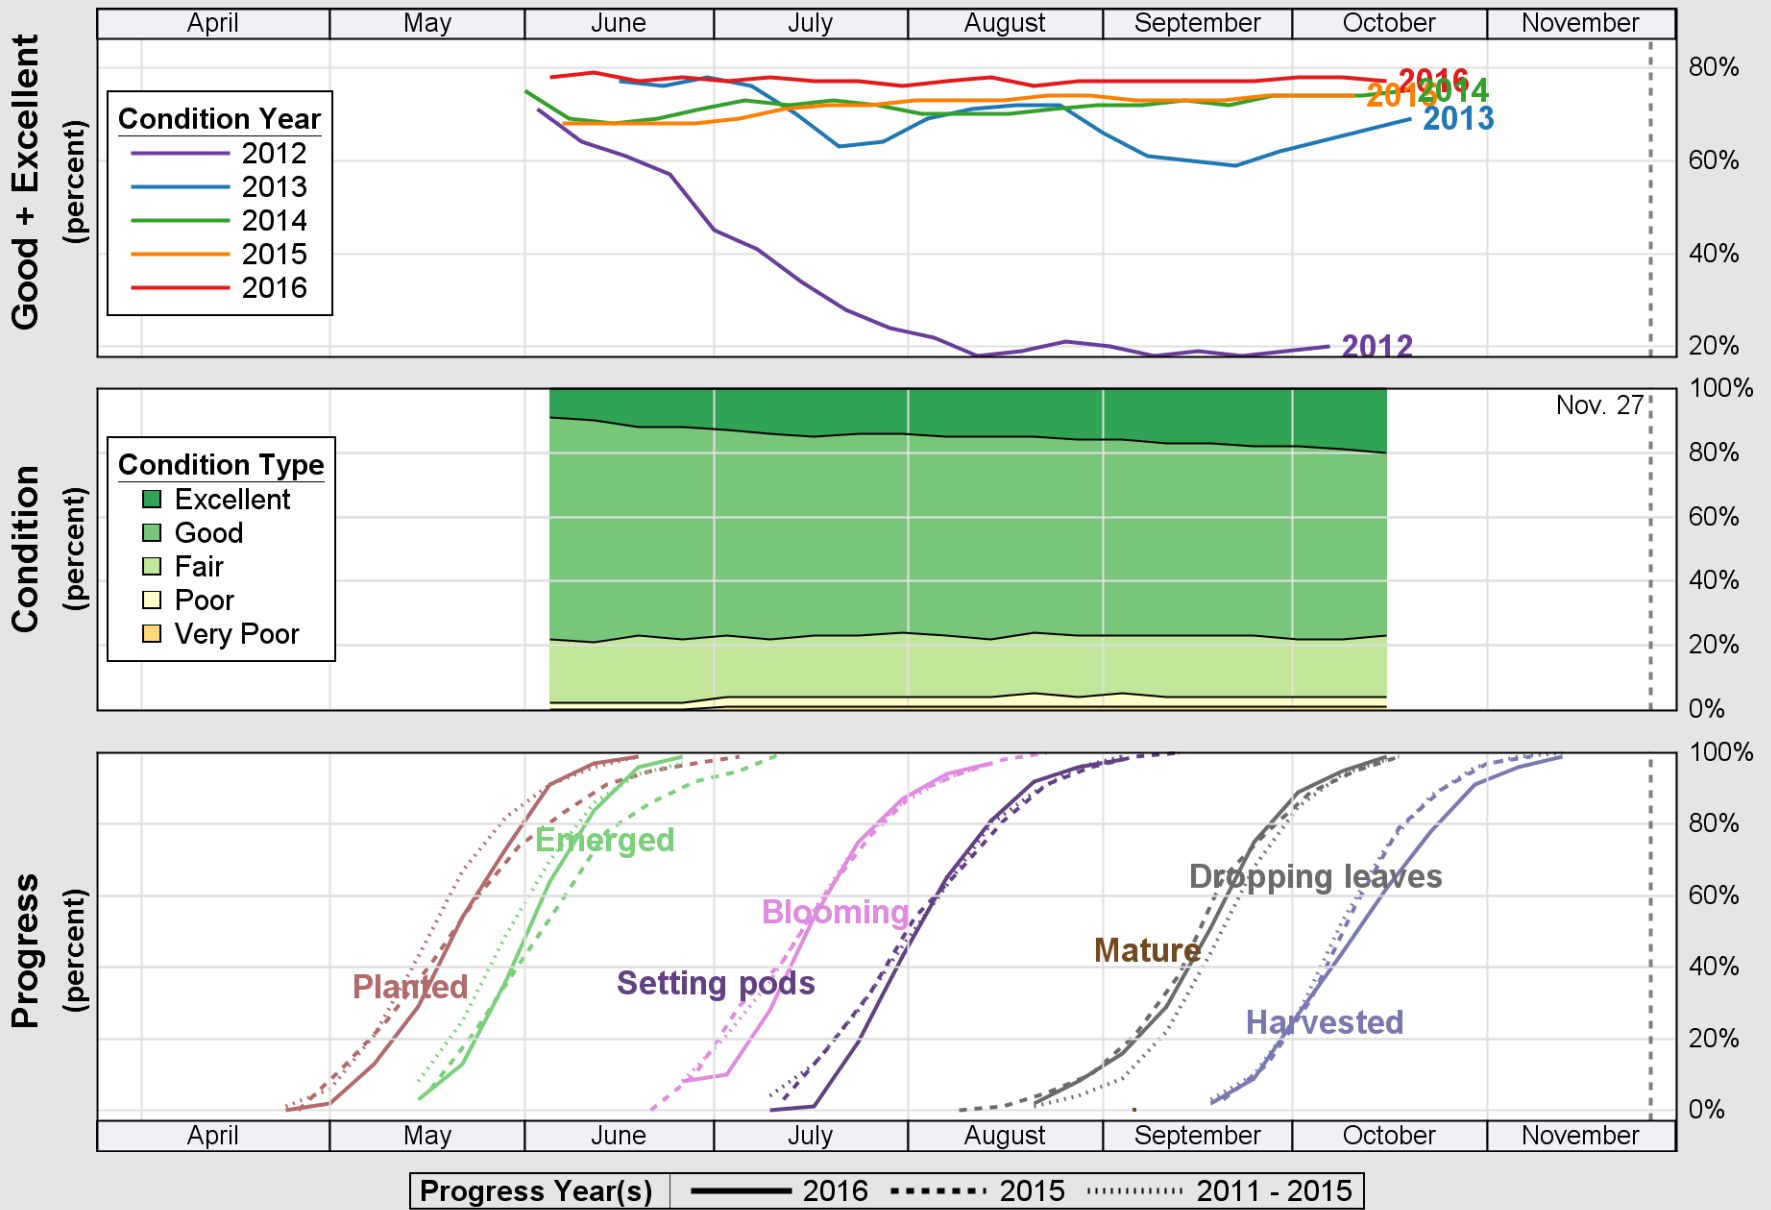

USDA

Crop Progress and Condition: Soybeans in Nebraska , 2016

NASS

Source: National Agricultural Statistics Service (NASS), Crop Progress Report