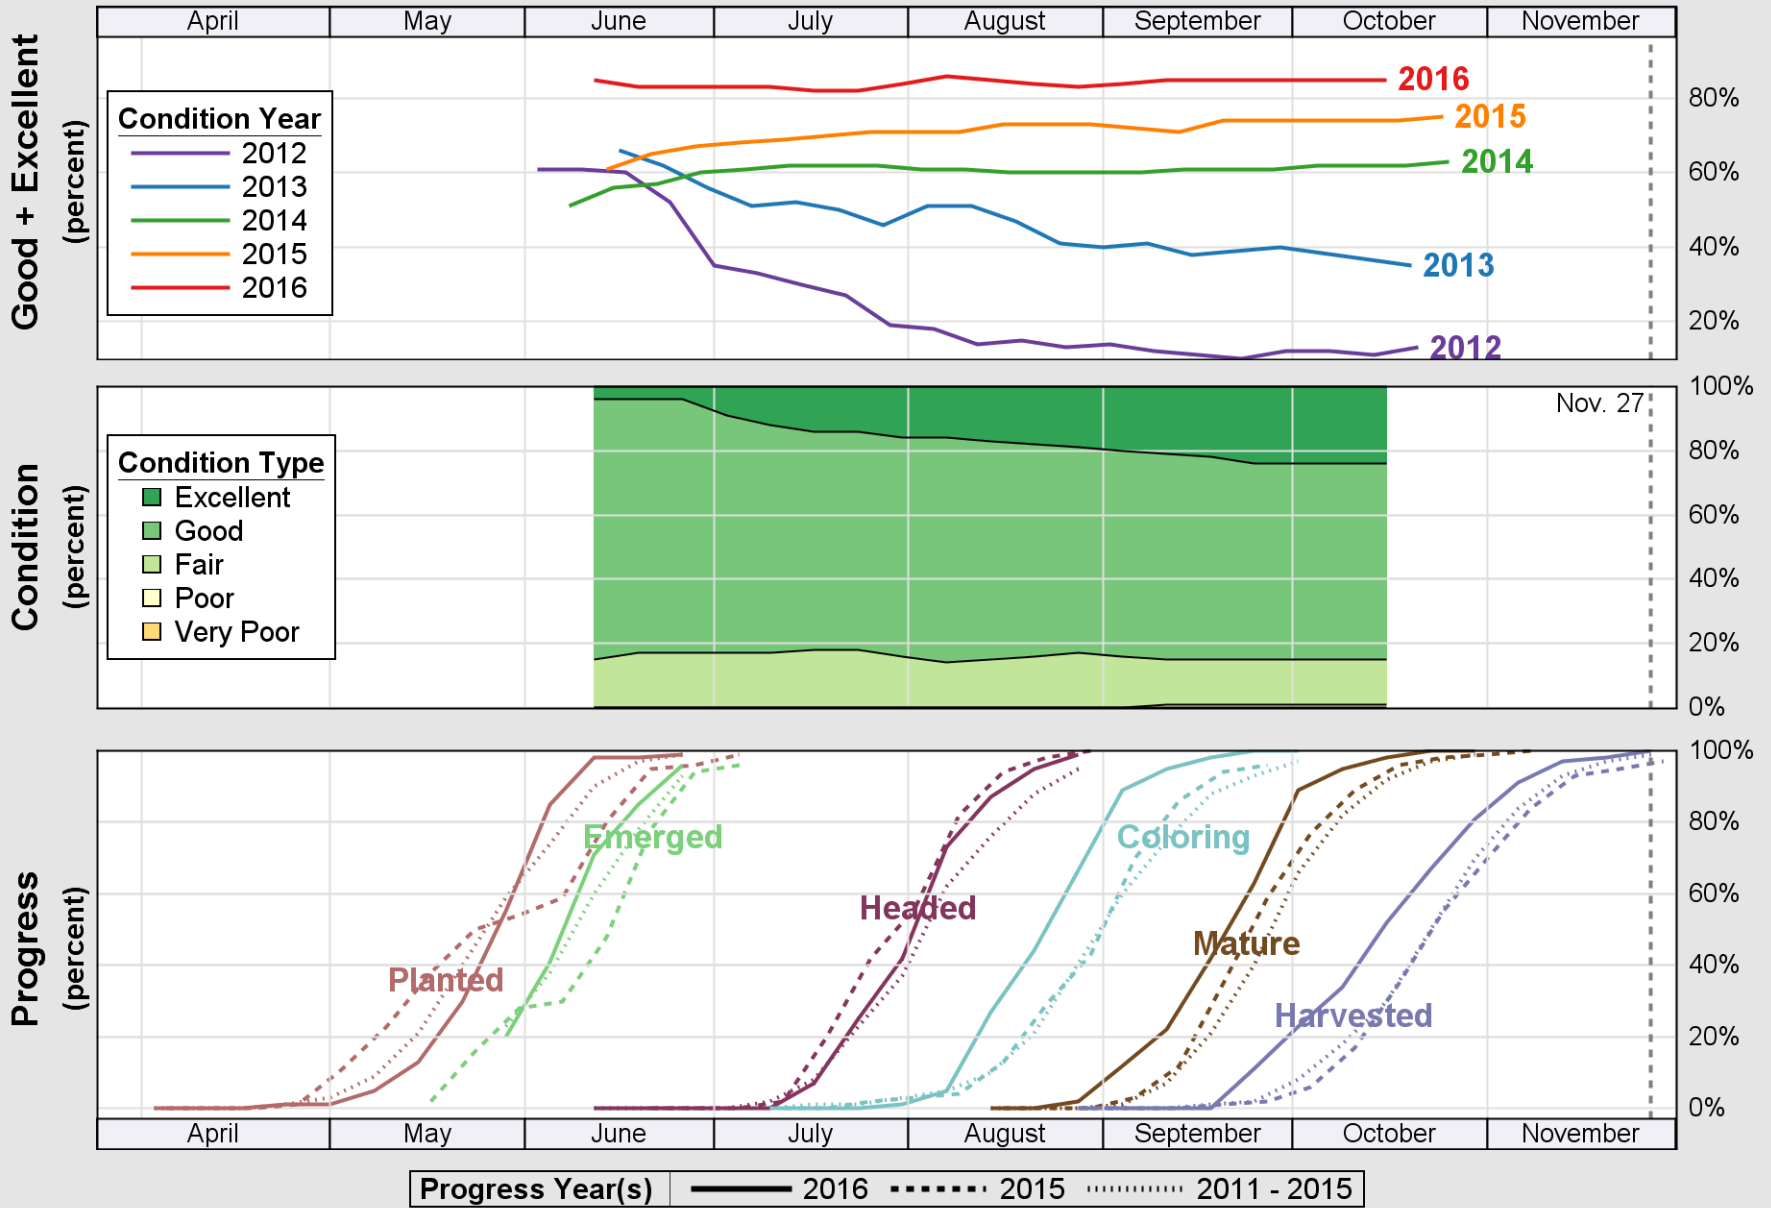

# Crop Progress and Condition: Corn in Nebraska , 2016

NASS

Source: National Agricultural Statistics Service (NASS), Crop Progress Report

USDA

### Crop Progress and Condition: Oats in Nebraska , 2016

NASS

Source: National Agricultural Statistics Service (NASS), Crop Progress Report

USDA

# Crop Progress and Condition: Pasture and Range in Nebraska , 2016

NASS

Source: National Agricultural Statistics Service (NASS), Crop Progress Report

Source: National Agricultural Statistics Service (NASS), Crop Progress Report