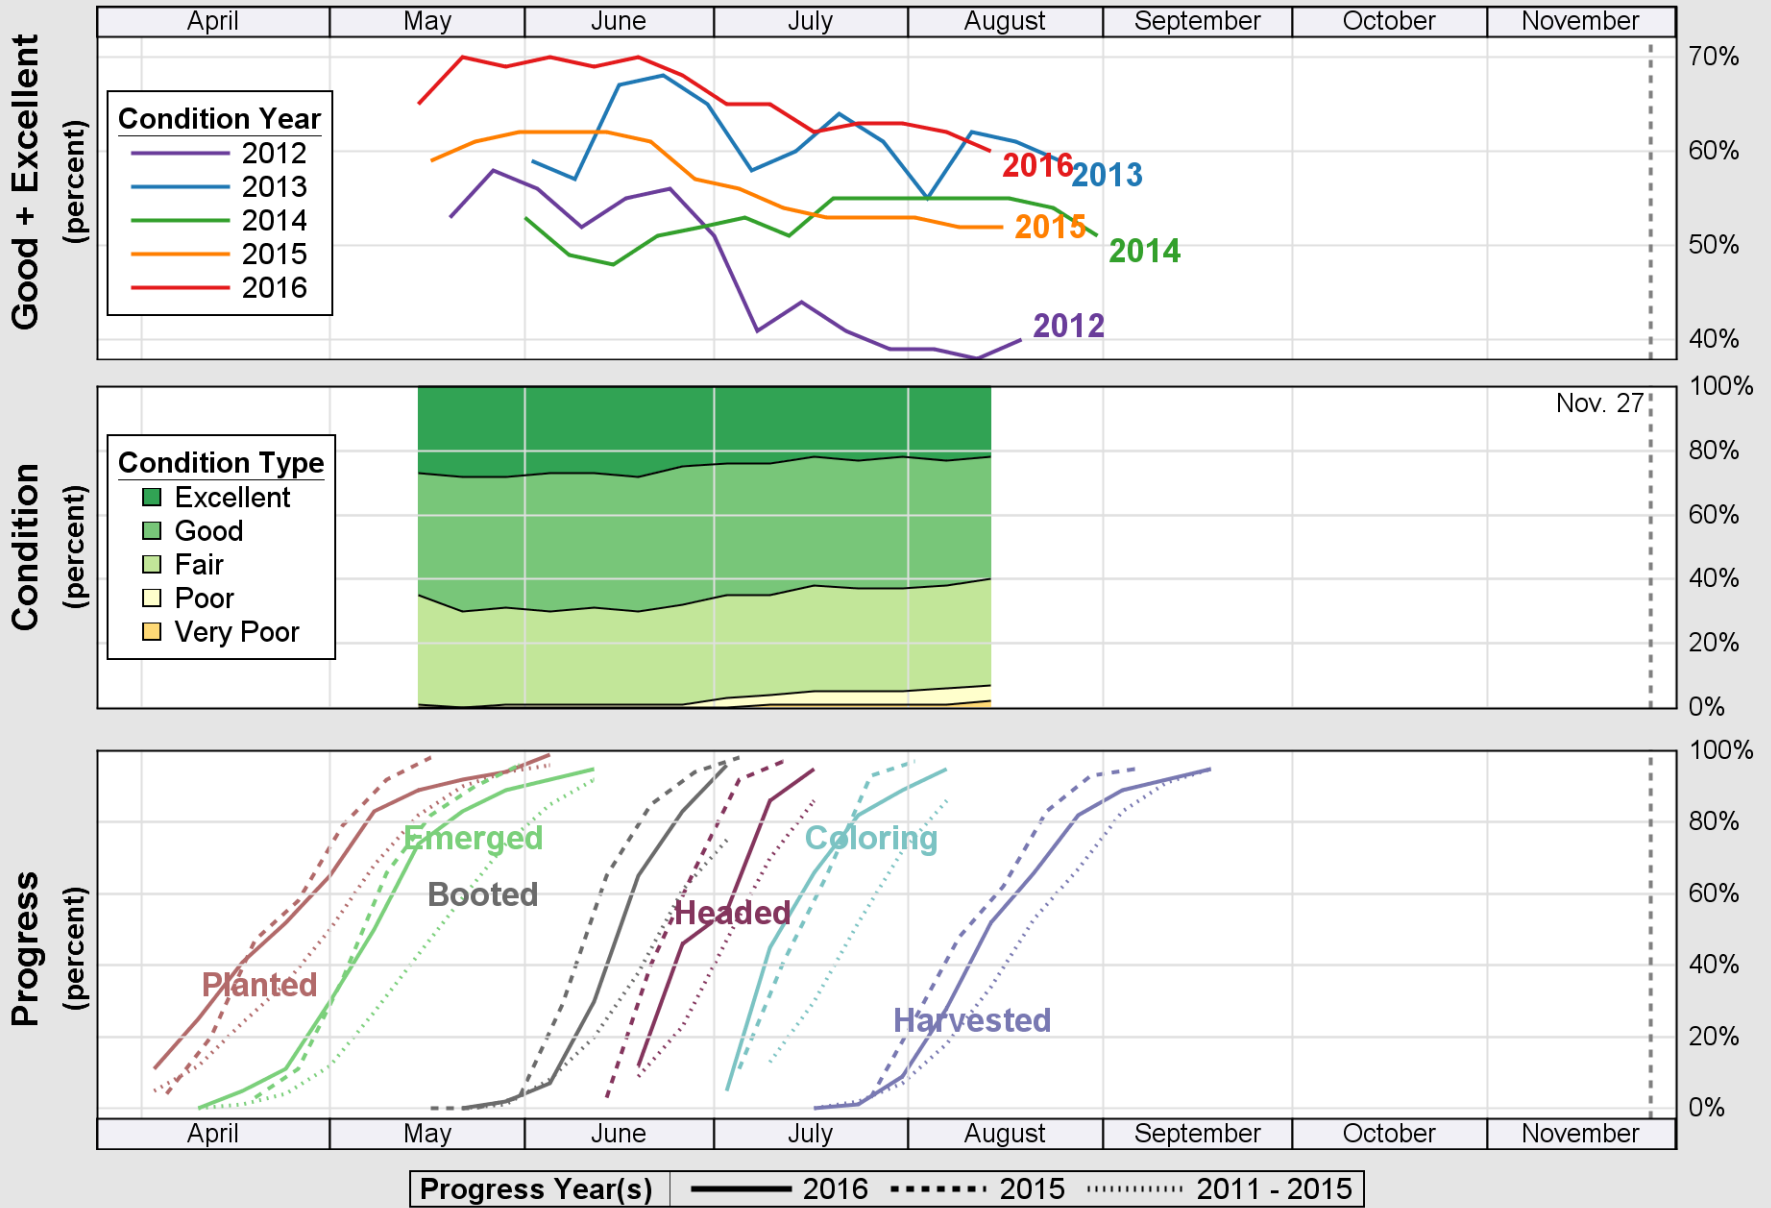

USDA

Crop Progress and Condition: Barley in Montana , 2016

NASS

Source: National Agricultural Statistics Service (NASS), Crop Progress Report

USDA

Crop Progress and Condition: Corn in Montana , 2016

NASS

Source: National Agricultural Statistics Service (NASS), Crop Progress Report

USDA

Crop Progress and Condition: Durum Wheat in Montana , 2016

NASS

Source: National Agricultural Statistics Service (NASS), Crop Progress Report

USDA

Crop Progress and Condition: Oats in Montana , 2016

NASS

Source: National Agricultural Statistics Service (NASS), Crop Progress Report

USDA

Crop Progress and Condition: Pasture and Range in Montana , 2016

NASS

Source: National Agricultural Statistics Service (NASS), Crop Progress Report