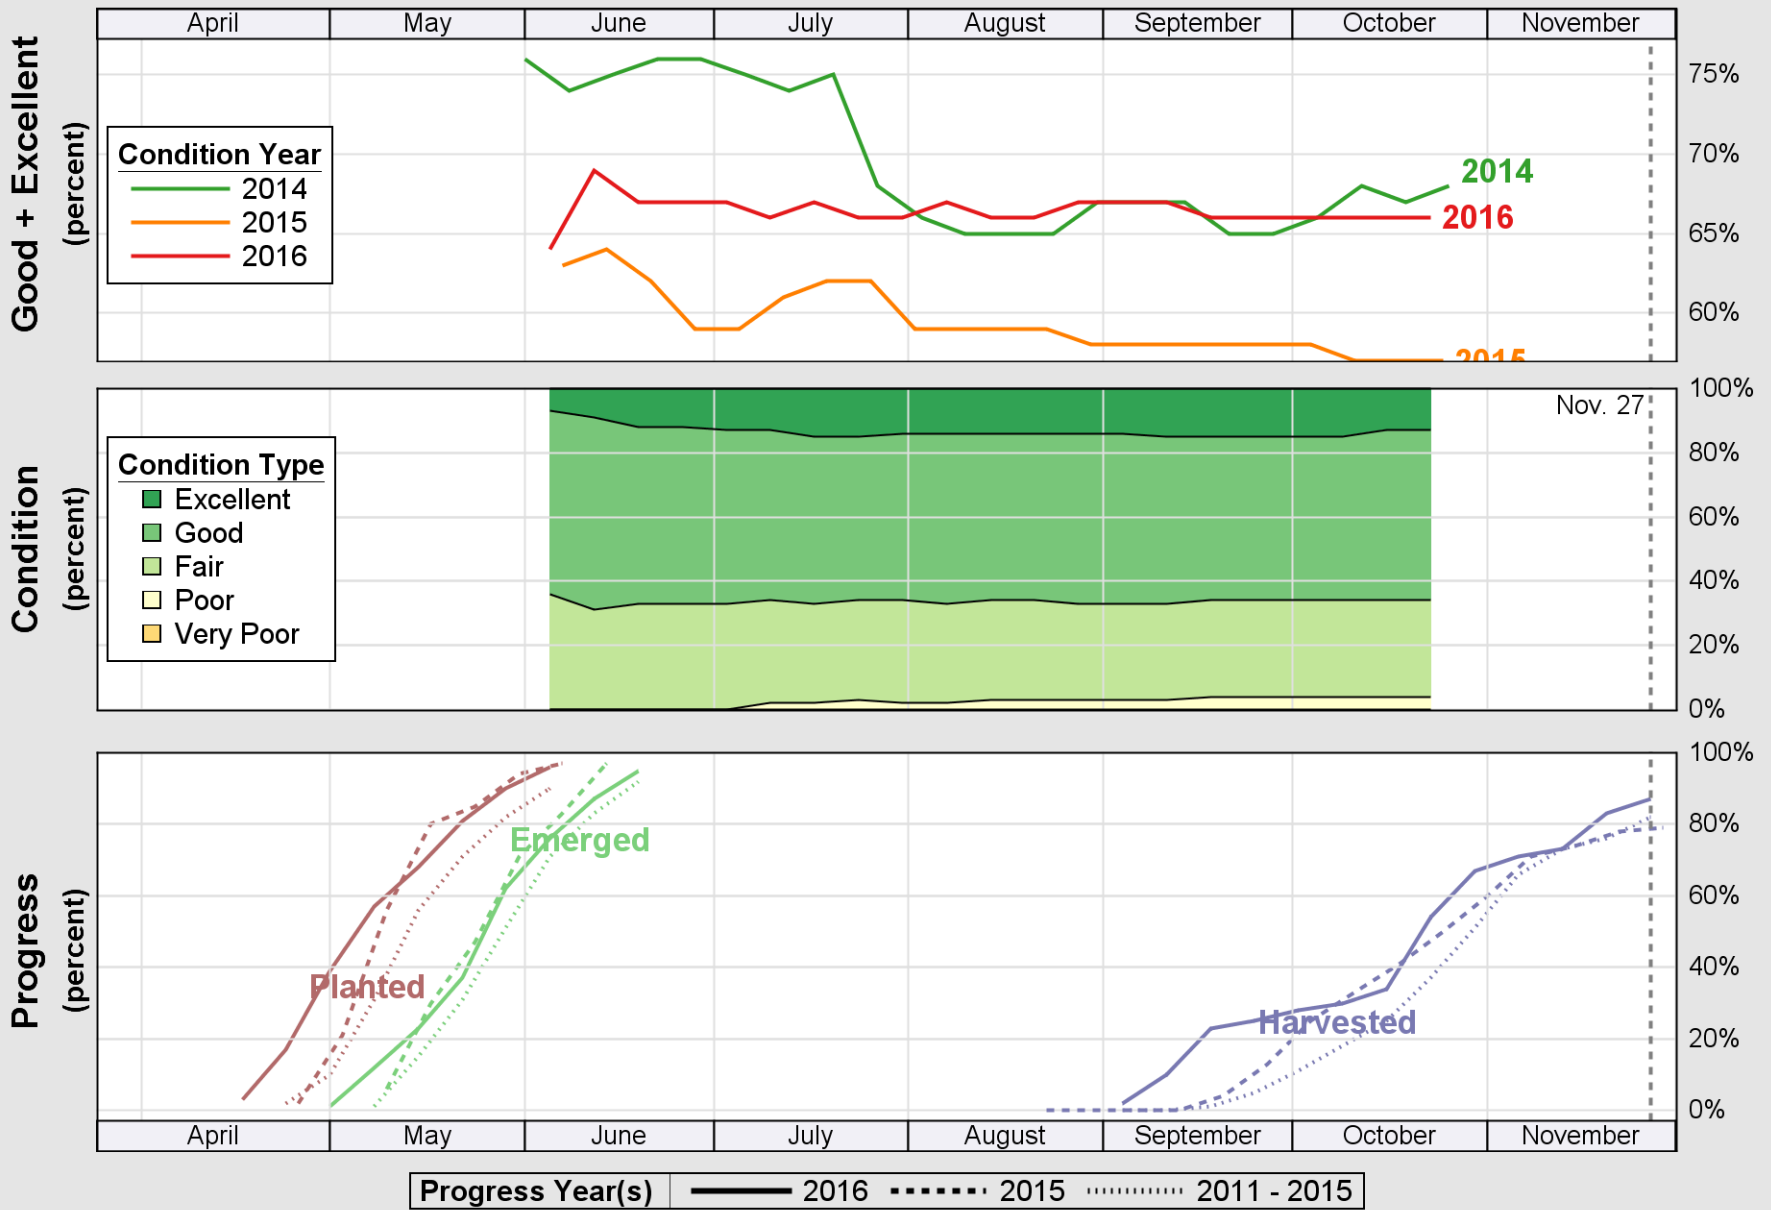

USDA

Crop Progress and Condition: Barley in Montana , 2016

NASS

Source: National Agricultural Statistics Service (NASS), Crop Progress Report

USDA

Crop Progress and Condition: Corn in Montana , 2016

NASS

Source: National Agricultural Statistics Service (NASS), Crop Progress Report

USDA

Crop Progress and Condition: Durum Wheat in Montana , 2016

NASS

Source: National Agricultural Statistics Service (NASS), Crop Progress Report

USDA

Crop Progress and Condition: Oats in Montana , 2016

NASS