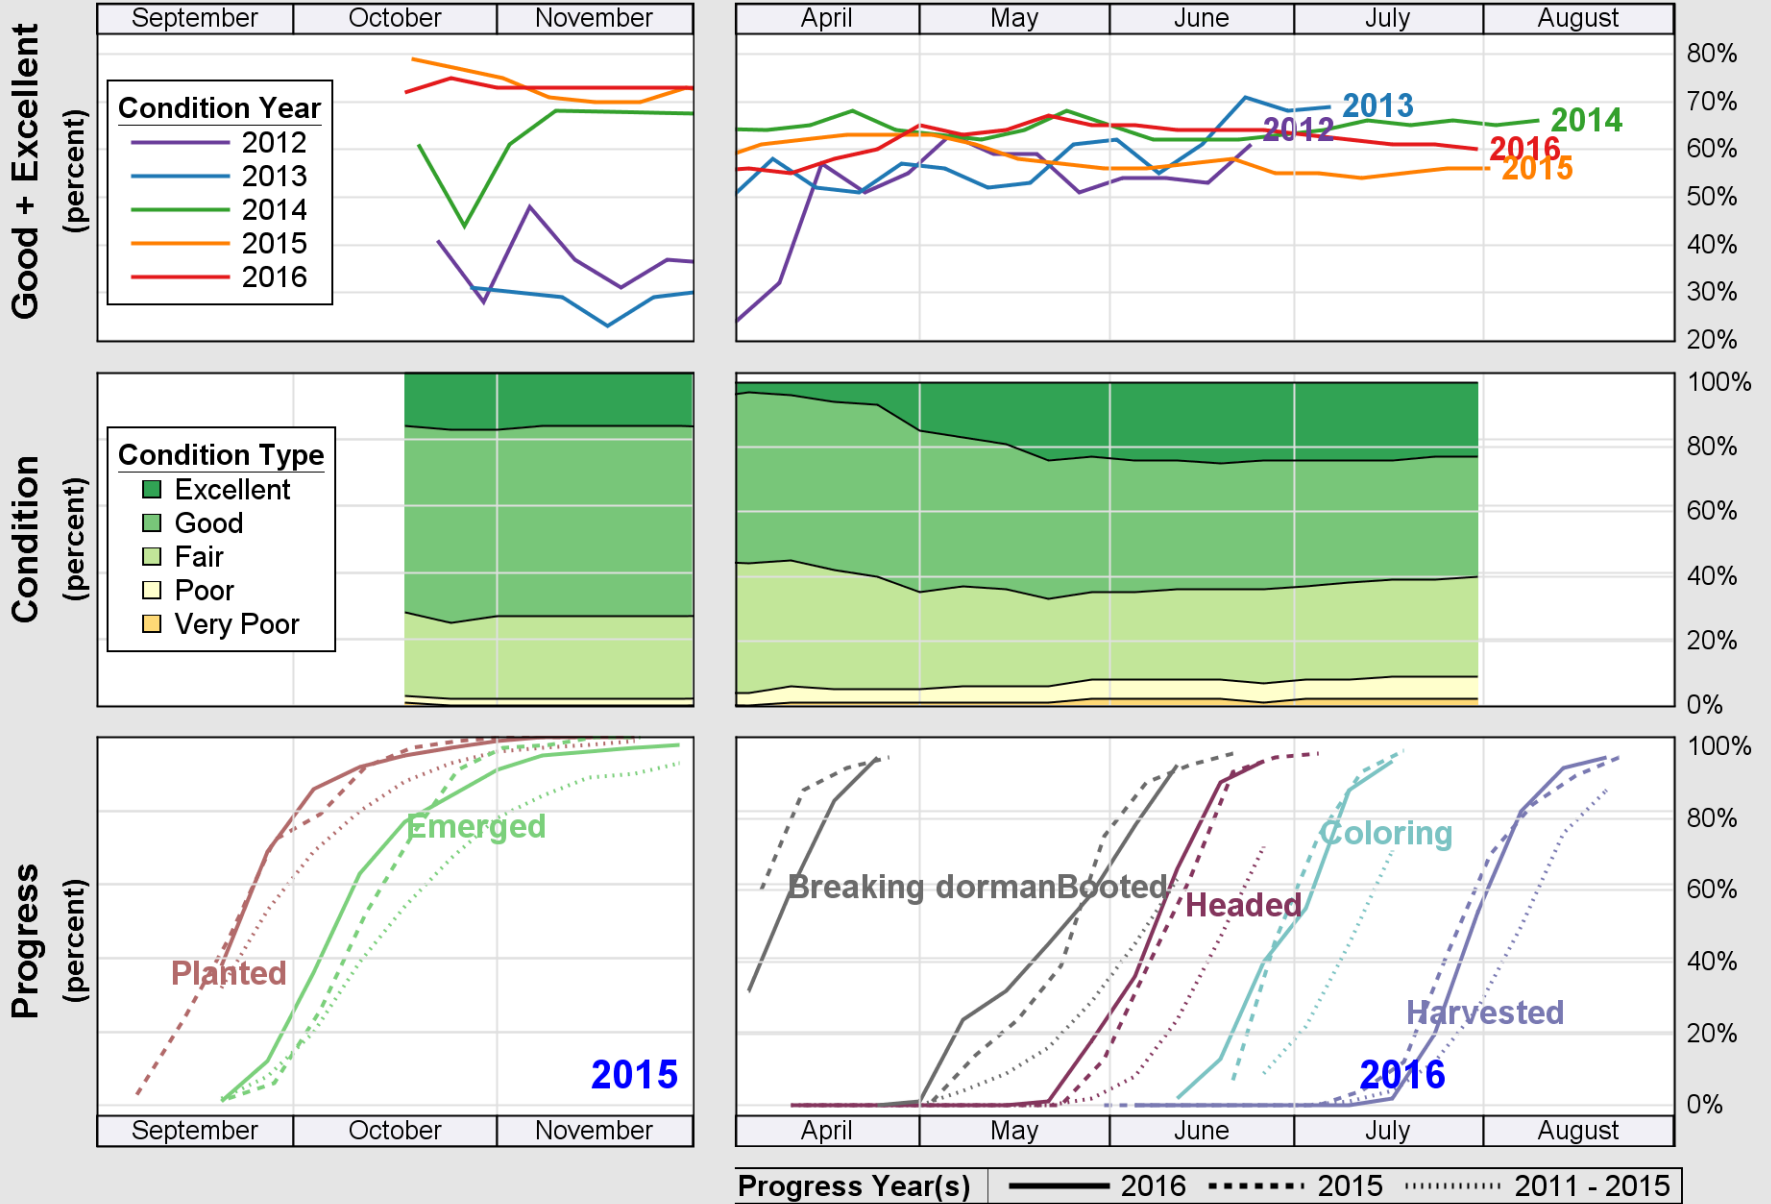

USDA

Crop Progress and Condition: Spring Wheat in Montana , 2016

NASS

Source: National Agricultural Statistics Service (NASS), Crop Progress Report

USDA

Crop Progress and Condition: Sugar Beets in Montana , 2016

NASS

Source: National Agricultural Statistics Service (NASS), Crop Progress Report

USDA

Crop Progress and Condition: Winter Wheat in Montana , 2016

NASS

Source: National Agricultural Statistics Service (NASS), Crop Progress Report