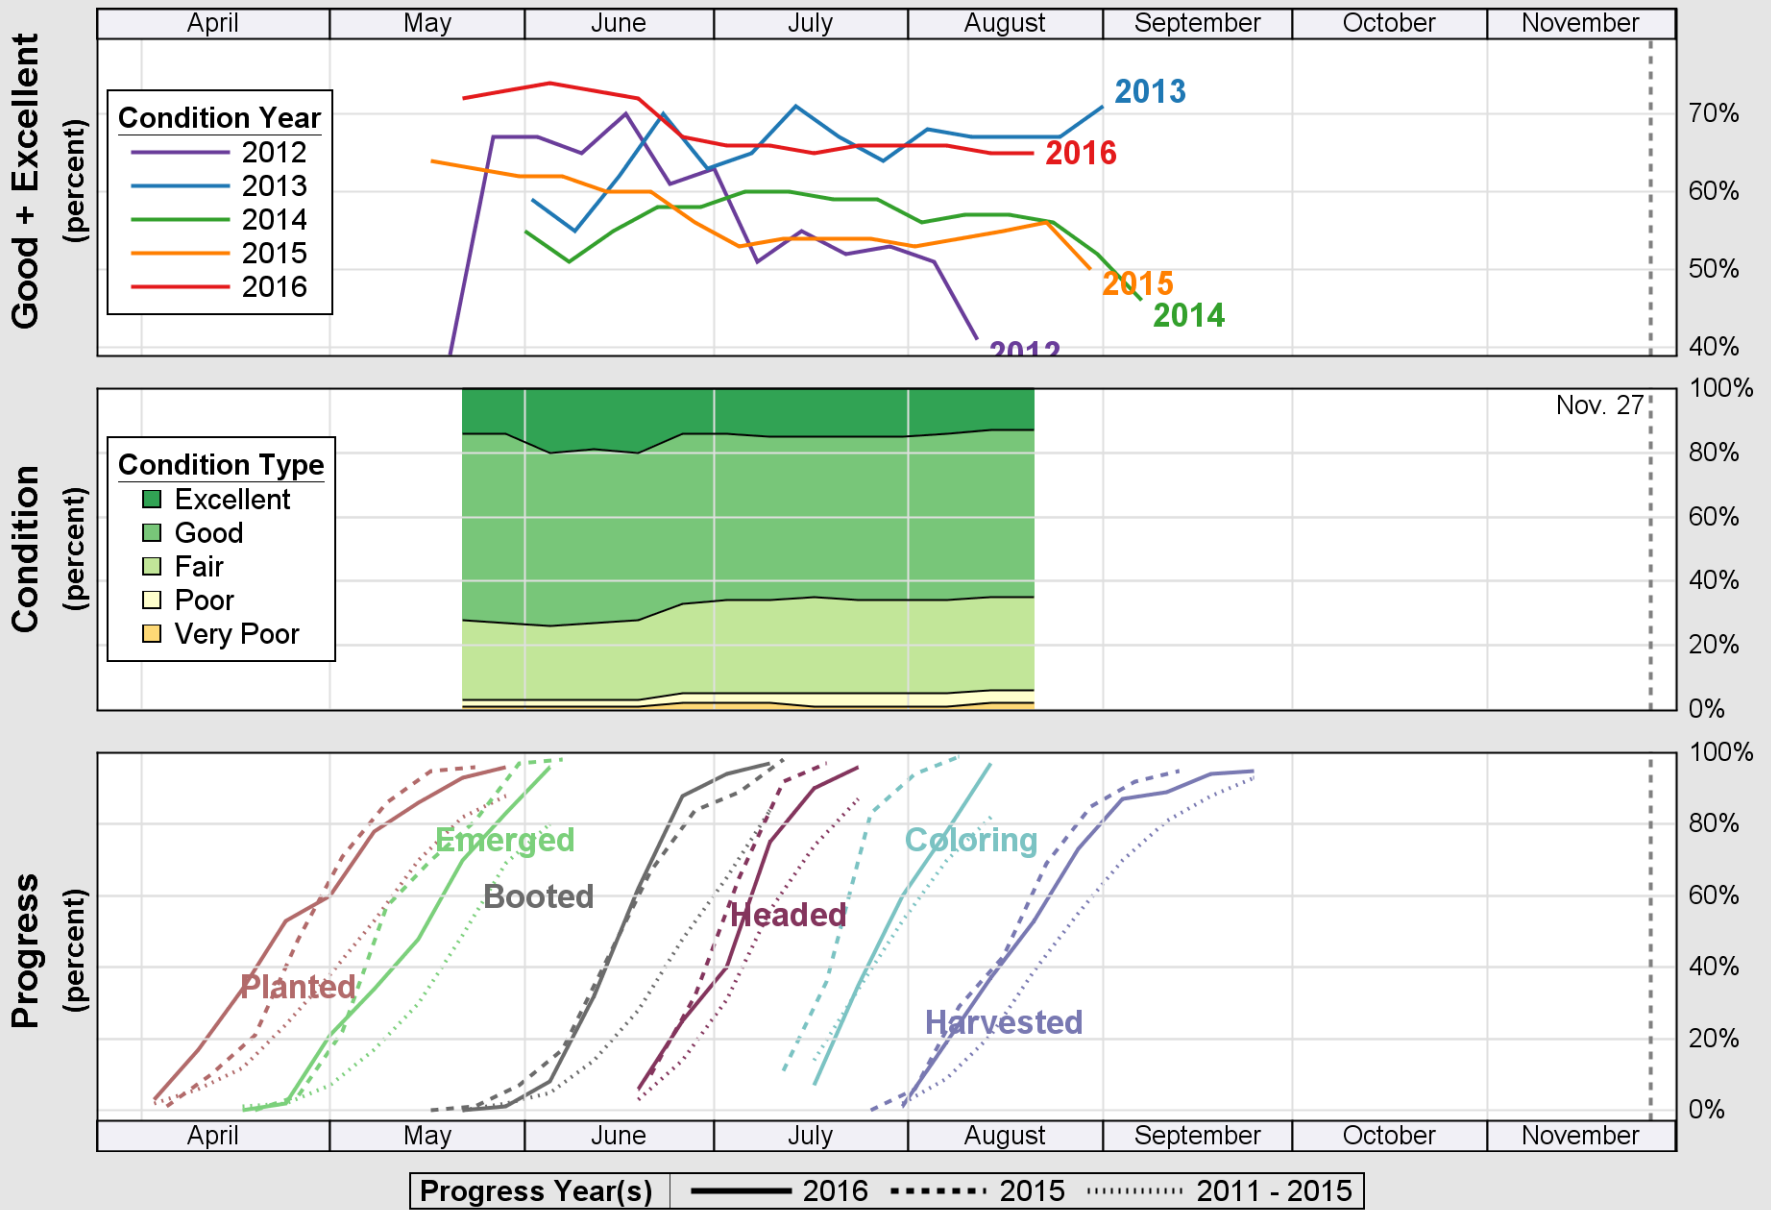

Source: National Agricultural Statistics Service (NASS), Crop Progress Report

USDA

Crop Progress and Condition: Pasture and Range in Montana , 2016

NASS

Source: National Agricultural Statistics Service (NASS), Crop Progress Report

USDA

Crop Progress and Condition: Spring Wheat in Montana , 2016

NASS

Source: National Agricultural Statistics Service (NASS), Crop Progress Report

USDA

Crop Progress and Condition: Sugar Beets in Montana , 2016