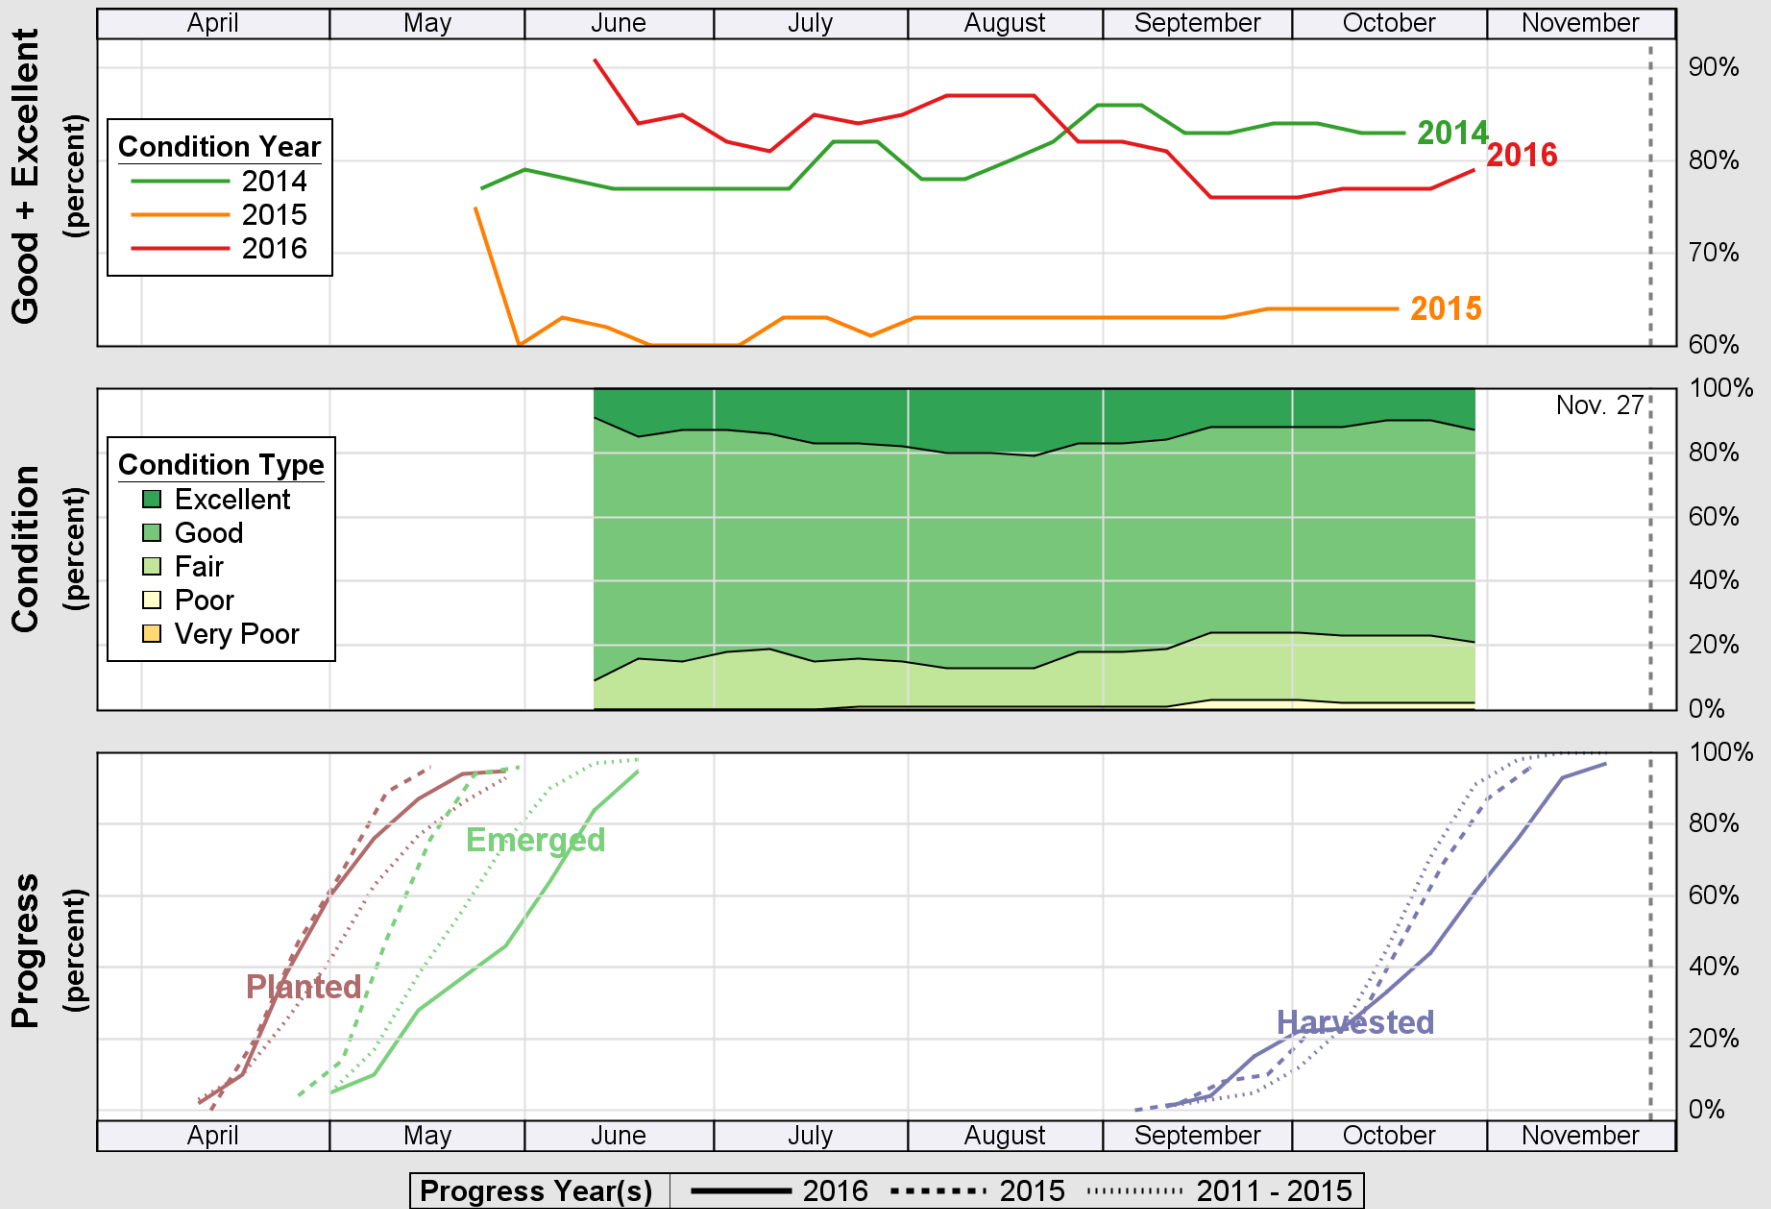

USDA

Crop Progress and Condition: Spring Wheat in Montana , 2016

NASS

Source: National Agricultural Statistics Service (NASS), Crop Progress Report

USDA

Crop Progress and Condition: Sugar Beets in Montana , 2016

NASS

Source: National Agricultural Statistics Service (NASS), Crop Progress Report

USDA

Crop Progress and Condition: Winter Wheat in Montana , 2016

NASS

Source: National Agricultural Statistics Service (NASS), Crop Progress Report