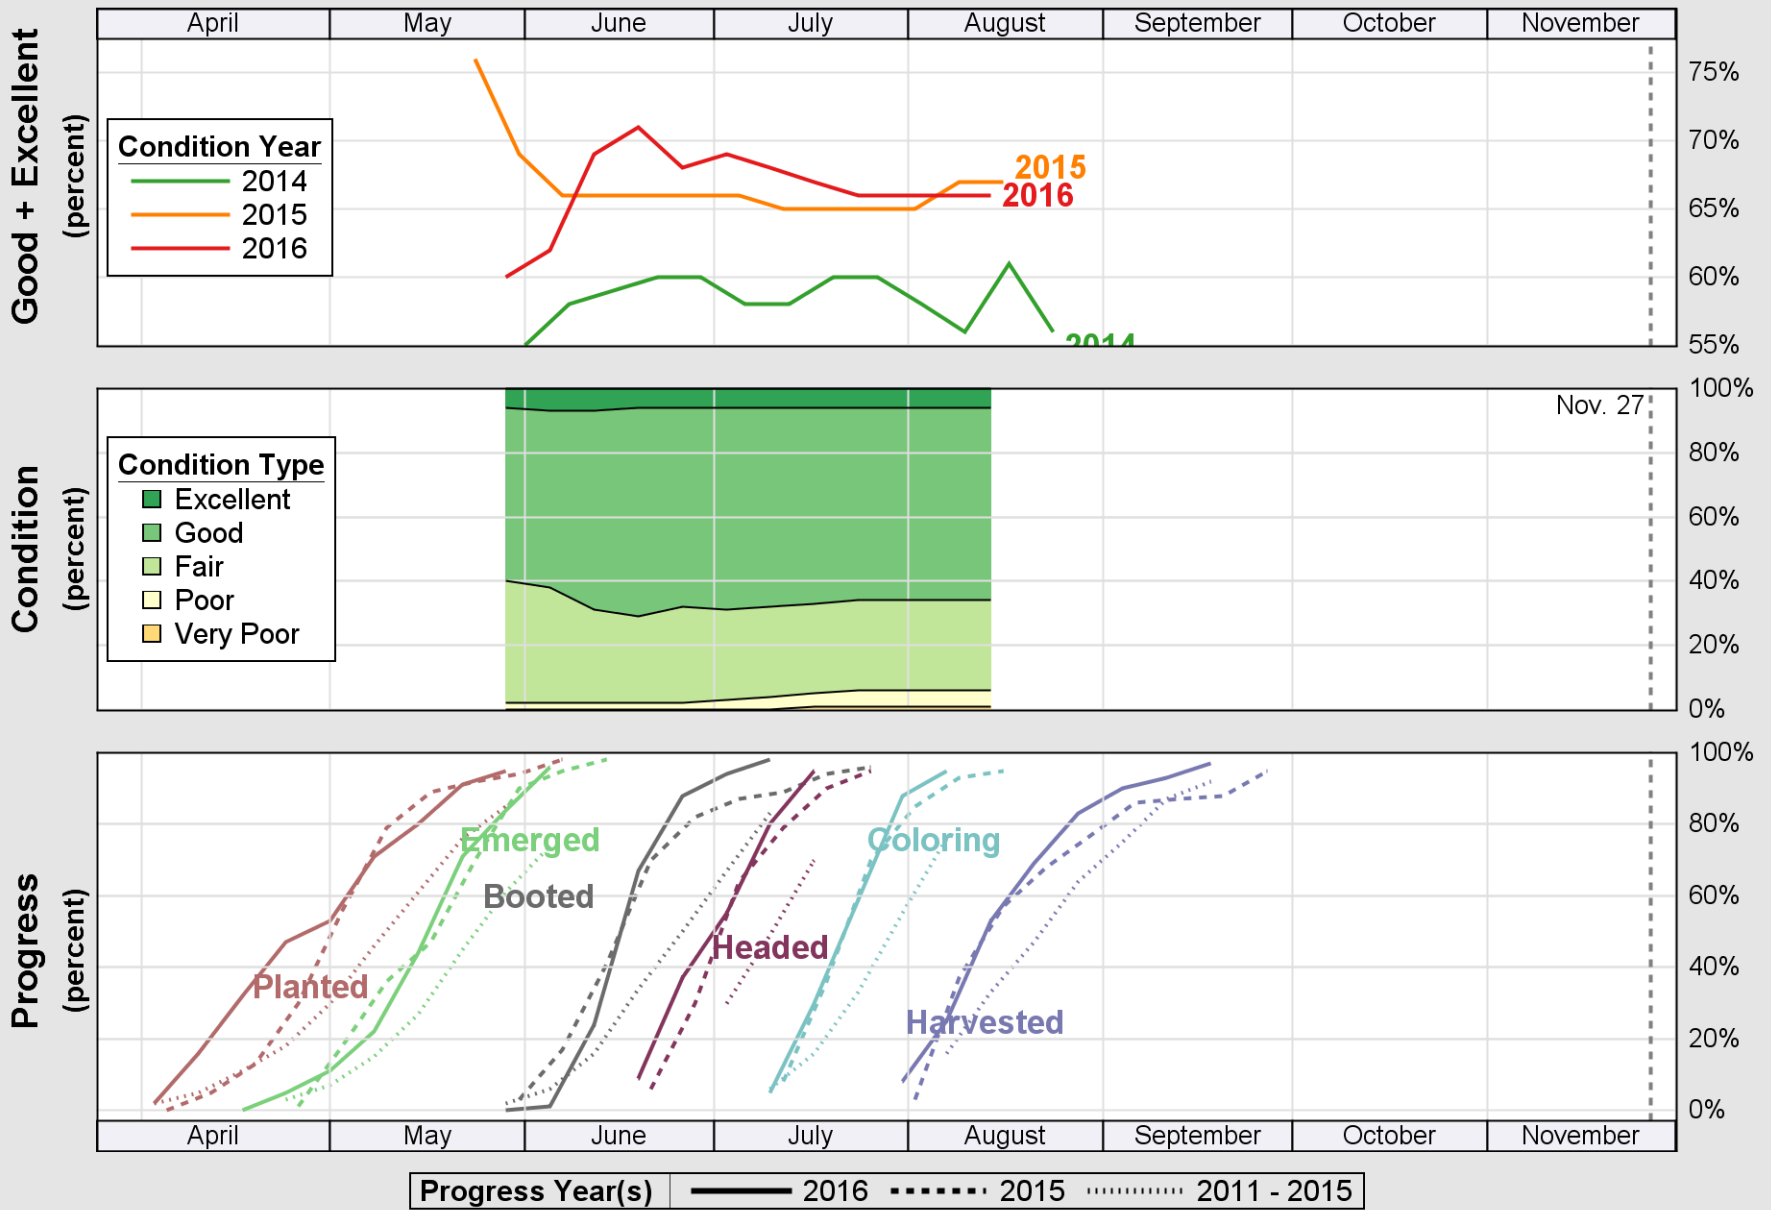

USDA

Crop Progress and Condition: Barley in Montana , 2016

NASS

Source: National Agricultural Statistics Service (NASS), Crop Progress Report

USDA

Crop Progress and Condition: Corn in Montana , 2016

NASS

Source: National Agricultural Statistics Service (NASS), Crop Progress Report

USDA

Crop Progress and Condition: Durum Wheat in Montana , 2016

NASS

Source: National Agricultural Statistics Service (NASS), Crop Progress Report

USDA

Crop Progress and Condition: Oats in Montana , 2016

NASS

Source: National Agricultural Statistics Service (NASS), Crop Progress Report

USDA

Crop Progress and Condition: Pasture and Range in Montana , 2016

NASS

Source: National Agricultural Statistics Service (NASS), Crop Progress Report

USDA

Crop Progress and Condition: Spring Wheat in Montana , 2016

NASS

Source: National Agricultural Statistics Service (NASS), Crop Progress Report

USDA

Crop Progress and Condition: Sugar Beets in Montana , 2016