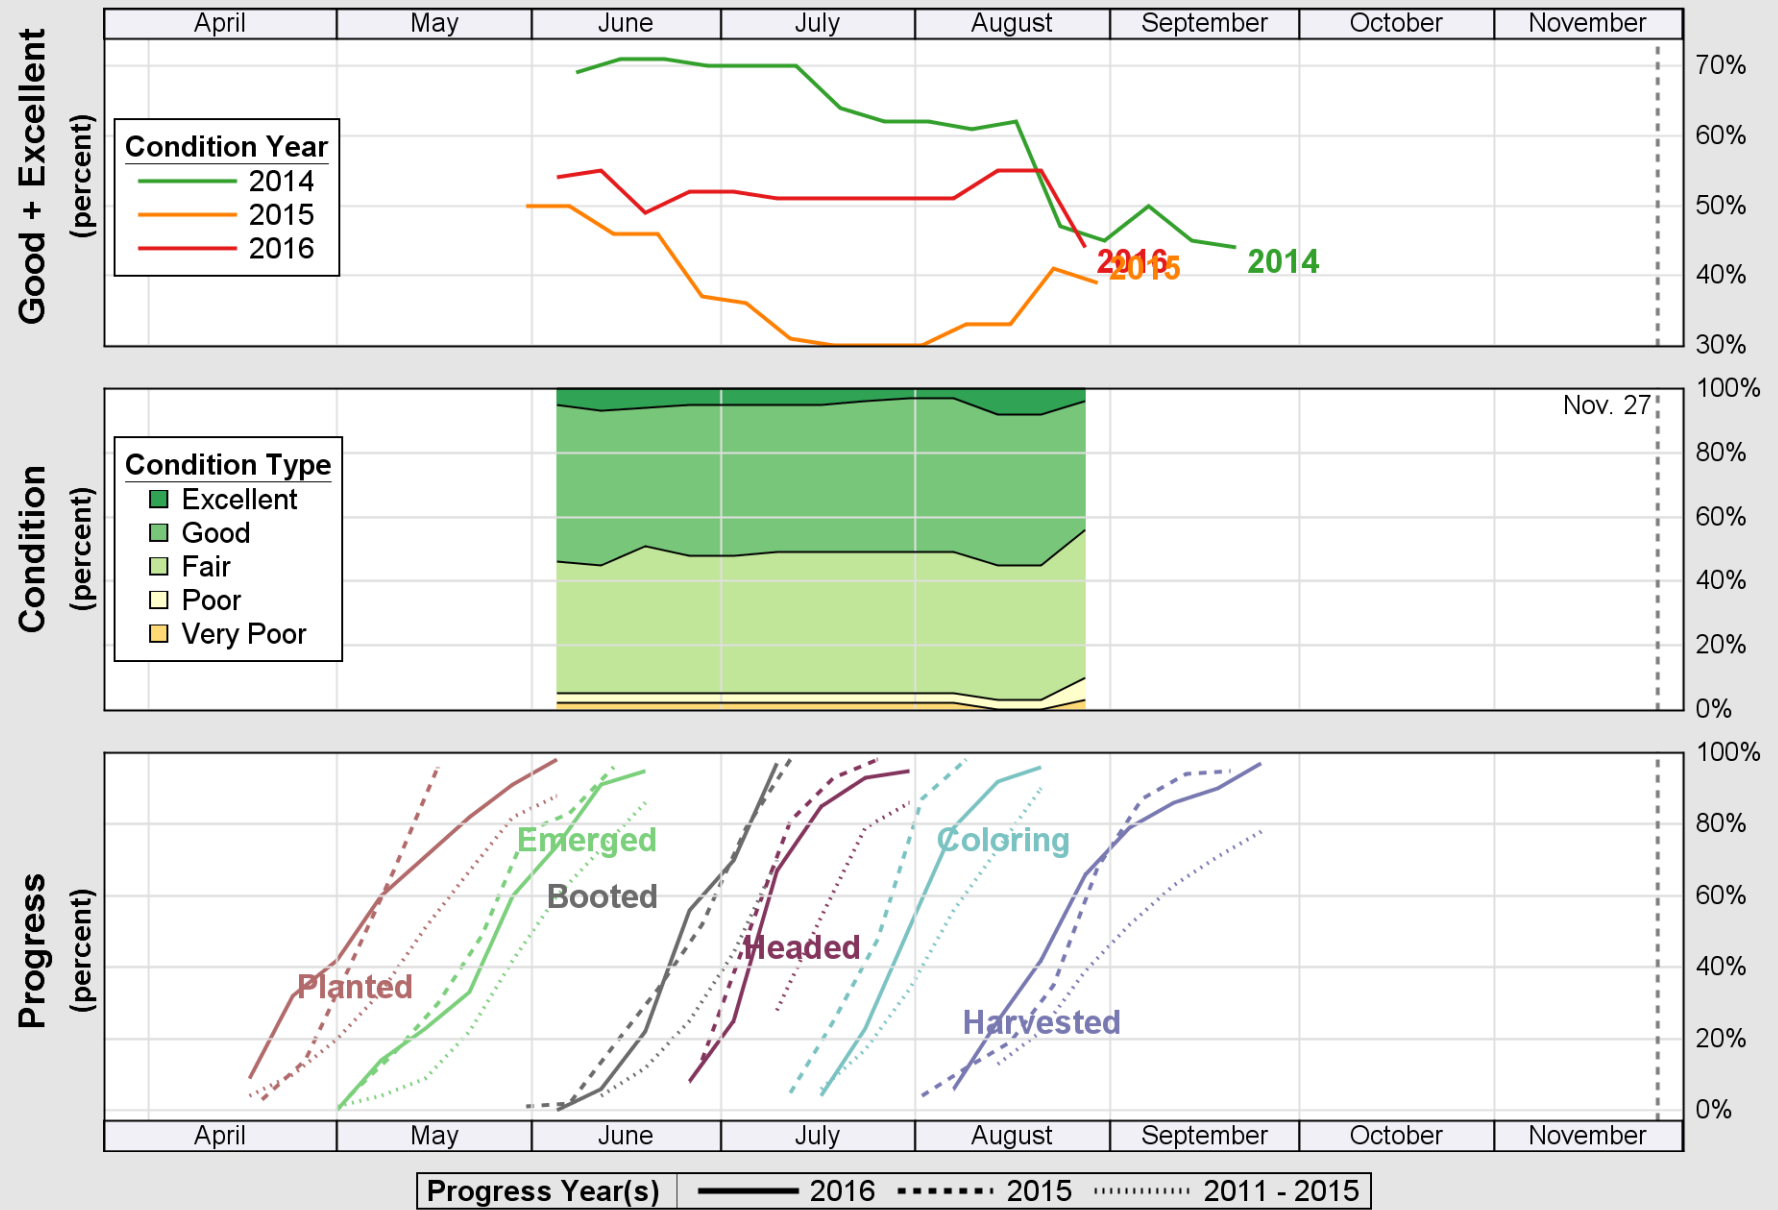

USDA

Crop Progress and Condition: Barley in Montana , 2016

NASS

Source: National Agricultural Statistics Service (NASS), Crop Progress Report

USDA

Crop Progress and Condition: Corn in Montana , 2016

NASS

Source: National Agricultural Statistics Service (NASS), Crop Progress Report

USDA

Crop Progress and Condition: Durum Wheat in Montana , 2016

NASS

Source: National Agricultural Statistics Service (NASS), Crop Progress Report

USDA

Crop Progress and Condition: Oats in Montana , 2016

NASS

USDA

Crop Progress and Condition: Spring Wheat in Montana , 2016

NASS

Source: National Agricultural Statistics Service (NASS), Crop Progress Report

USDA

Crop Progress and Condition: Sugar Beets in Montana , 2016