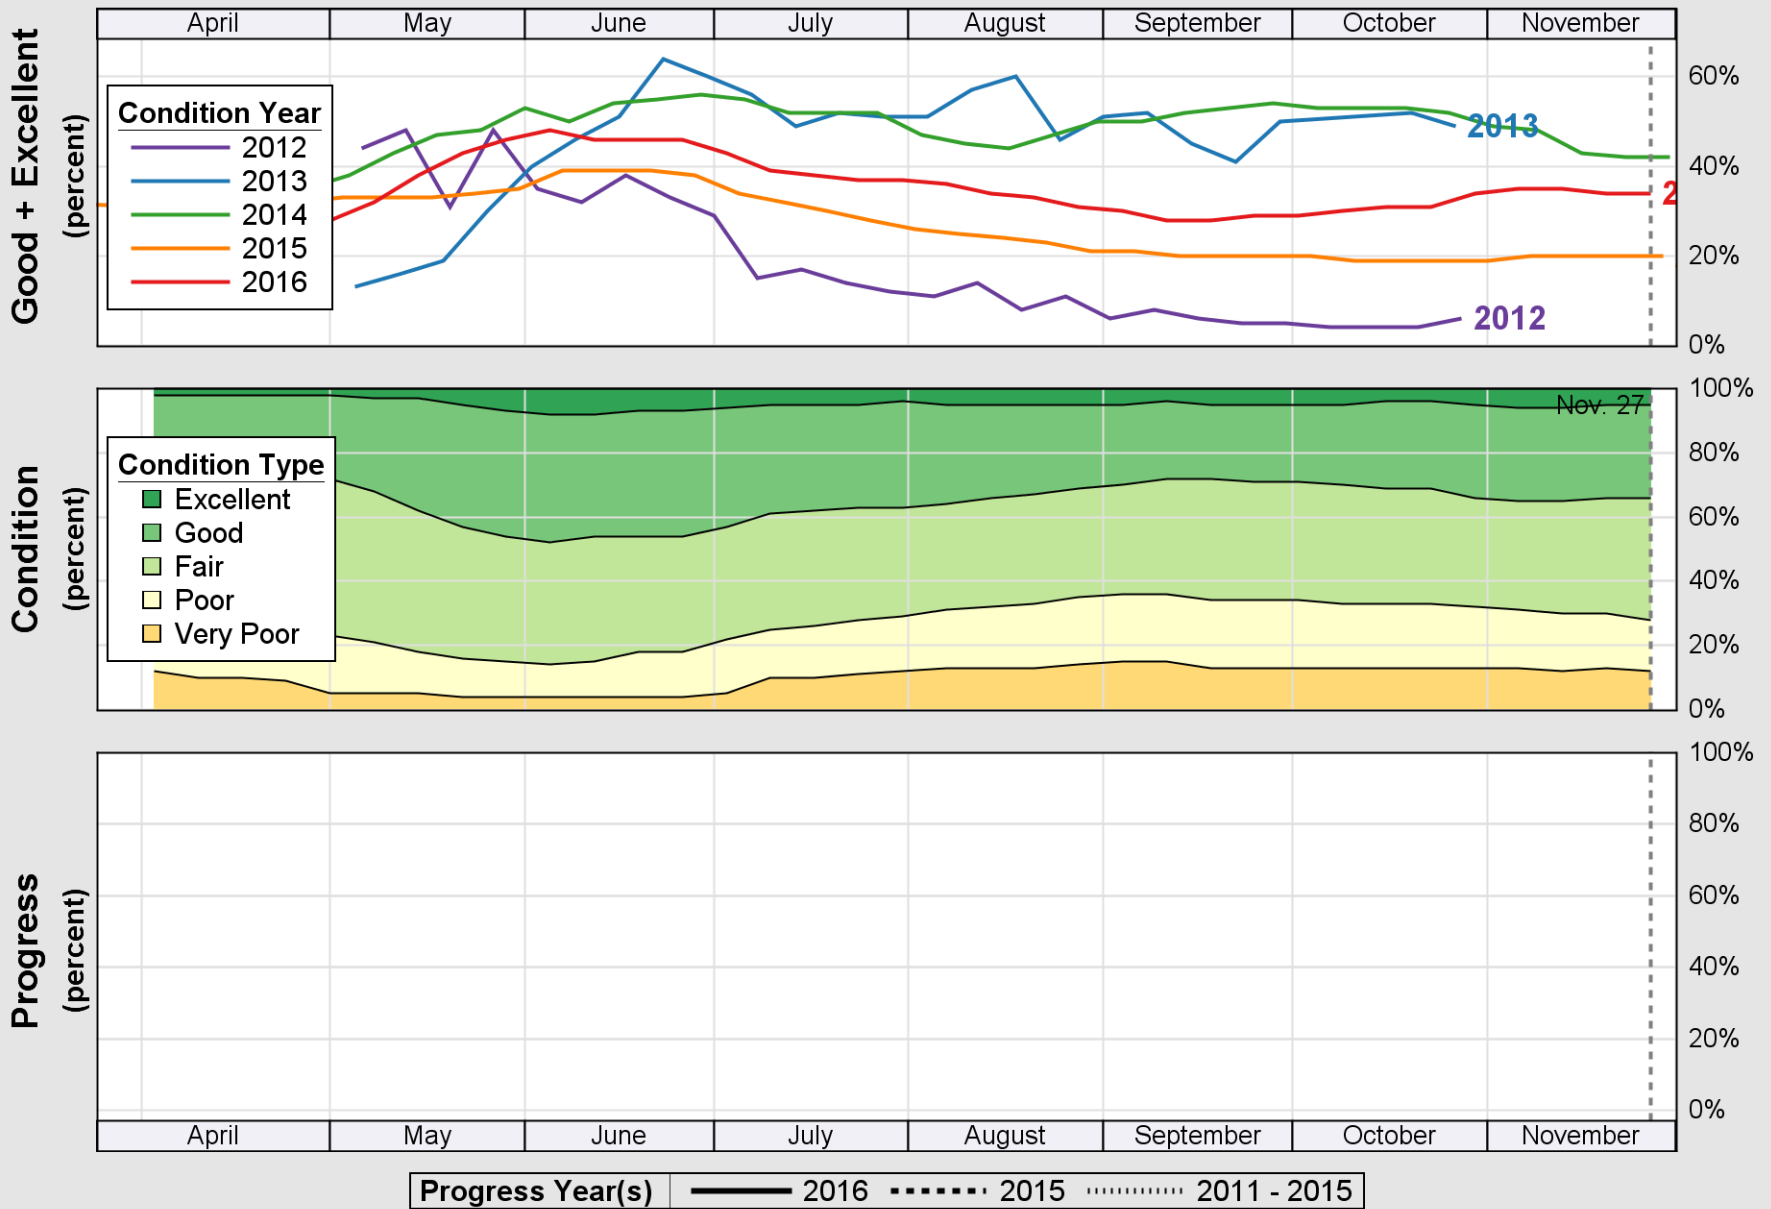

USDA

Crop Progress and Condition: Barley in Montana , 2016

NASS

Source: National Agricultural Statistics Service (NASS), Crop Progress Report

USDA

Crop Progress and Condition: Corn in Montana , 2016

NASS

Source: National Agricultural Statistics Service (NASS), Crop Progress Report

USDA

Crop Progress and Condition: Durum Wheat in Montana , 2016

NASS

Source: National Agricultural Statistics Service (NASS), Crop Progress Report

USDA

Crop Progress and Condition: Oats in Montana , 2016

NASS

Source: National Agricultural Statistics Service (NASS), Crop Progress Report

USDA

Crop Progress and Condition: Pasture and Range in Montana , 2016

NASS

Source: National Agricultural Statistics Service (NASS), Crop Progress Report

USDA

Crop Progress and Condition: Spring Wheat in Montana , 2016

NASS

Source: National Agricultural Statistics Service (NASS), Crop Progress Report

USDA

Crop Progress and Condition: Sugar Beets in Montana , 2016