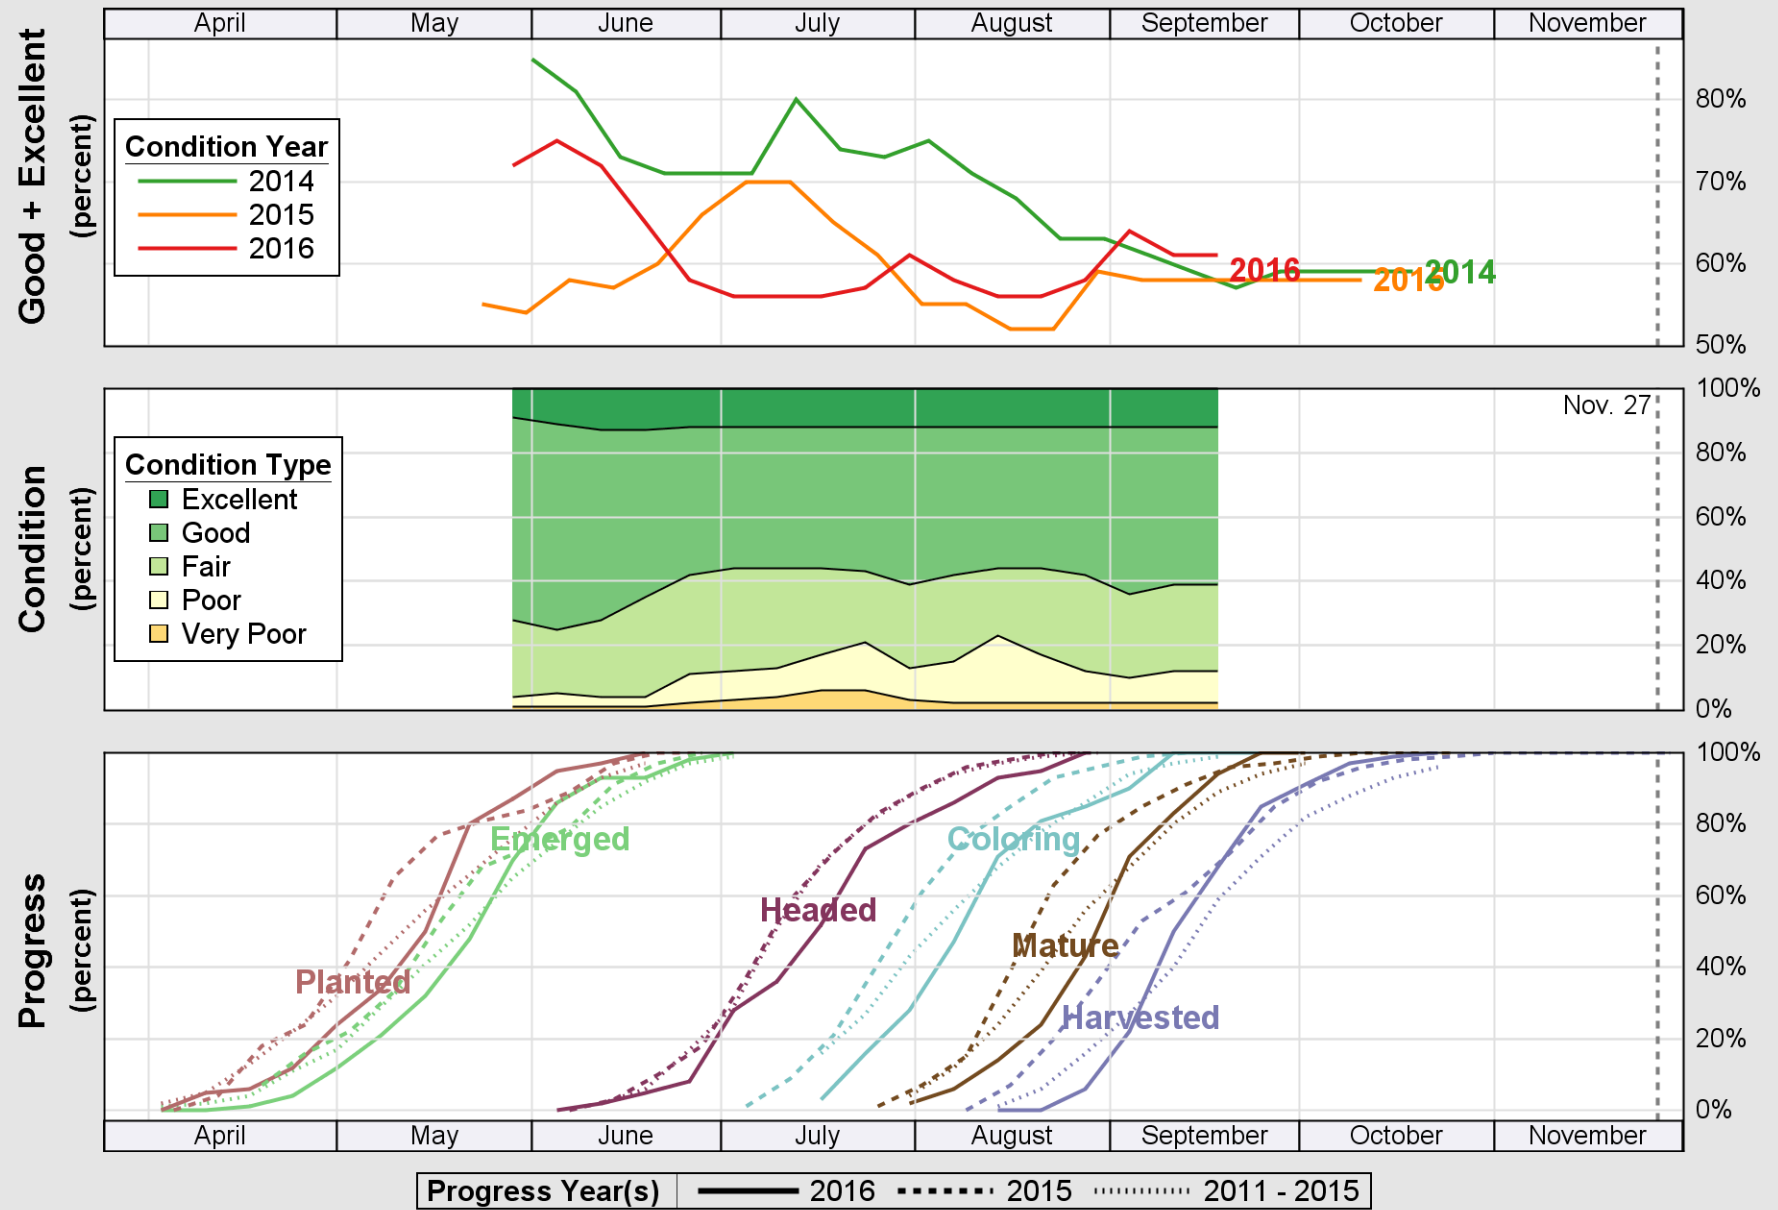

USDA

Crop Progress and Condition: Peanuts in Mississippi, 2016

NASS

Source: National Agricultural Statistics Service (NASS), Crop Progress Report

USDA

Crop Progress and Condition: Rice in Mississippi, 2016

NASS

Source: National Agricultural Statistics Service (NASS), Crop Progress Report

USDA

Crop Progress and Condition: Sorghum in Mississippi, 2016

NASS

Source: National Agricultural Statistics Service (NASS), Crop Progress Report

USDA

Crop Progress and Condition: Soybeans in Mississippi, 2016

NASS

Source: National Agricultural Statistics Service (NASS), Crop Progress Report

USDA

Crop Progress and Condition: Winter Wheat in Mississippi , 2016