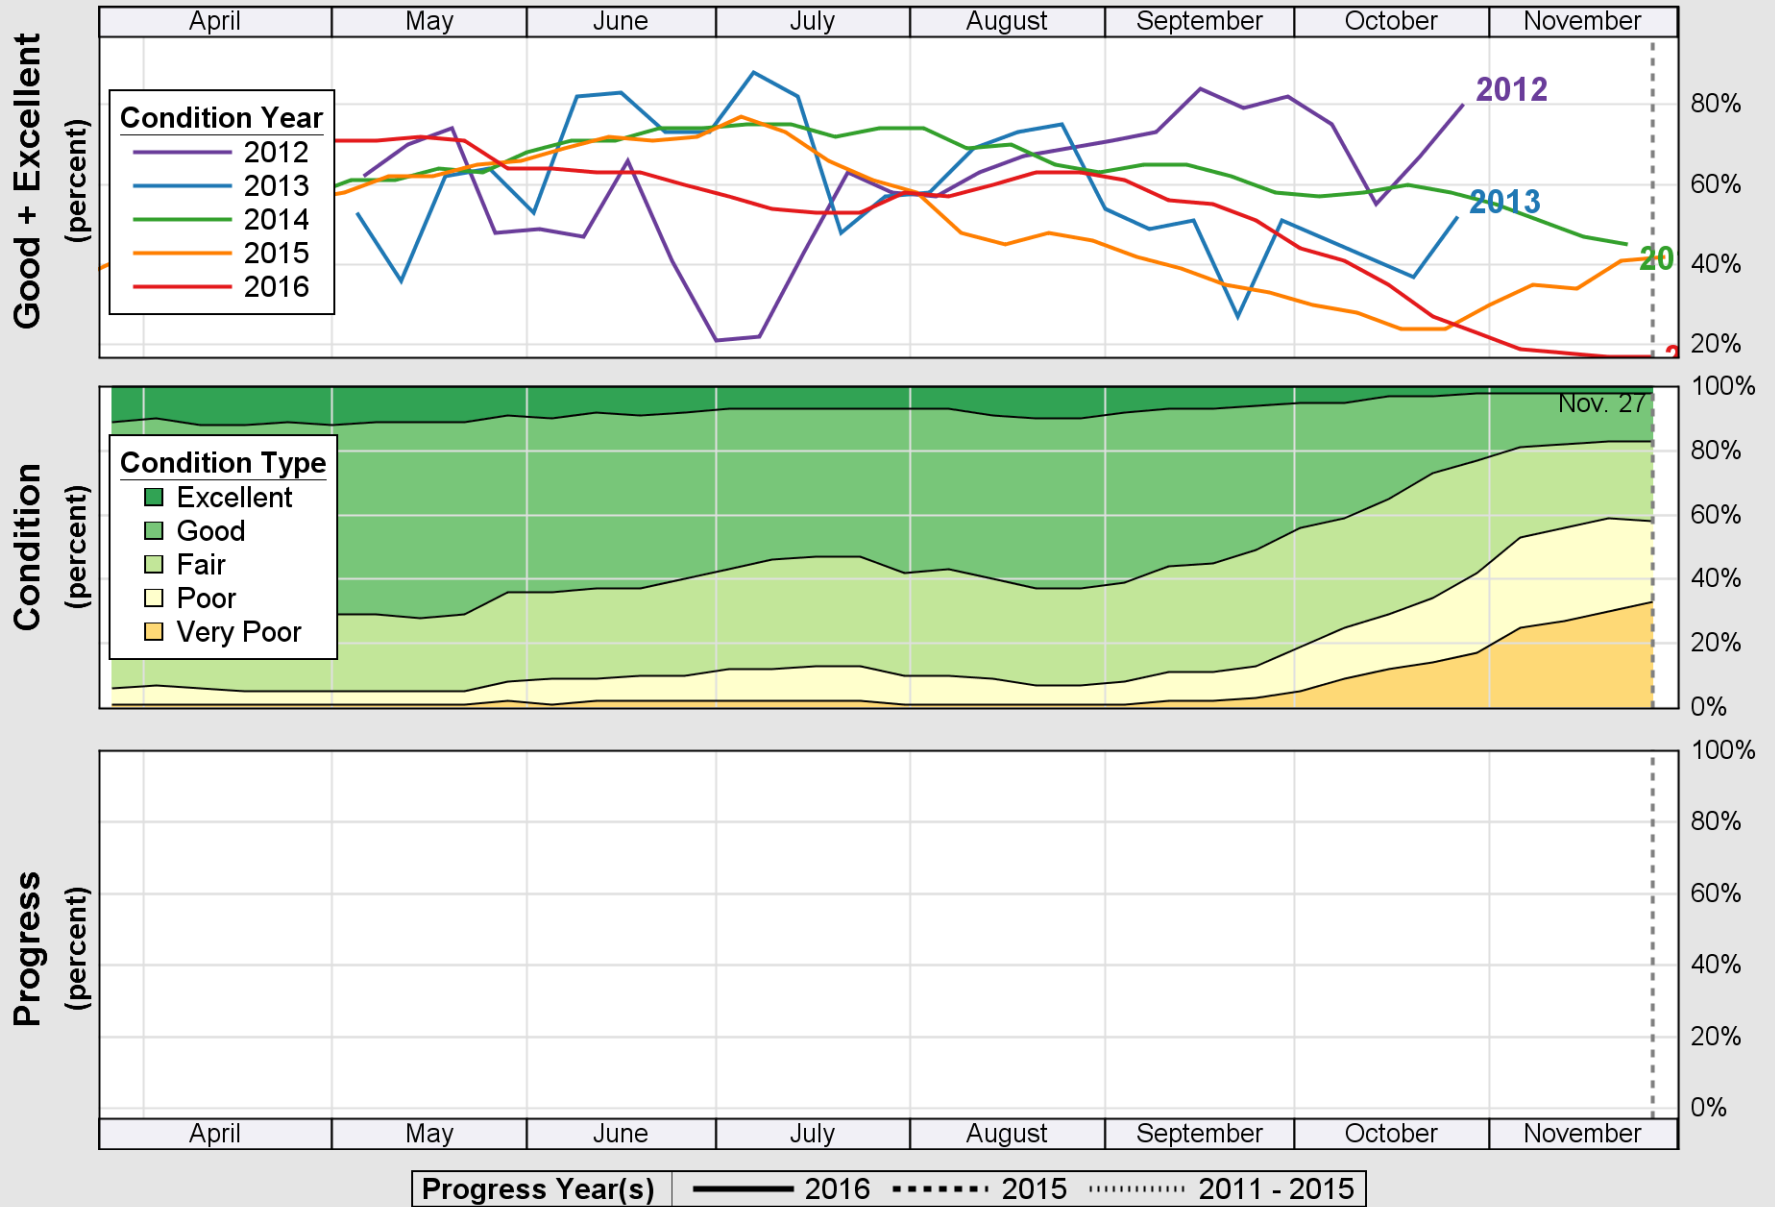

USDA

Crop Progress and Condition: Corn in Mississippi, 2016

NASS

Source: National Agricultural Statistics Service (NASS), Crop Progress Report

USDA

Crop Progress and Condition: Cotton in Mississippi, 2016

NASS

Source: National Agricultural Statistics Service (NASS), Crop Progress Report

USDA Crop Progress and Condition: Pasture and Range in Mississippi, 2016 **NASS**

Source: National Agricultural Statistics Service (NASS), Crop Progress Report

USDA

Crop Progress and Condition: Peanuts in Mississippi, 2016

NASS

Source: National Agricultural Statistics Service (NASS), Crop Progress Report

USDA

Crop Progress and Condition: Rice in Mississippi, 2016