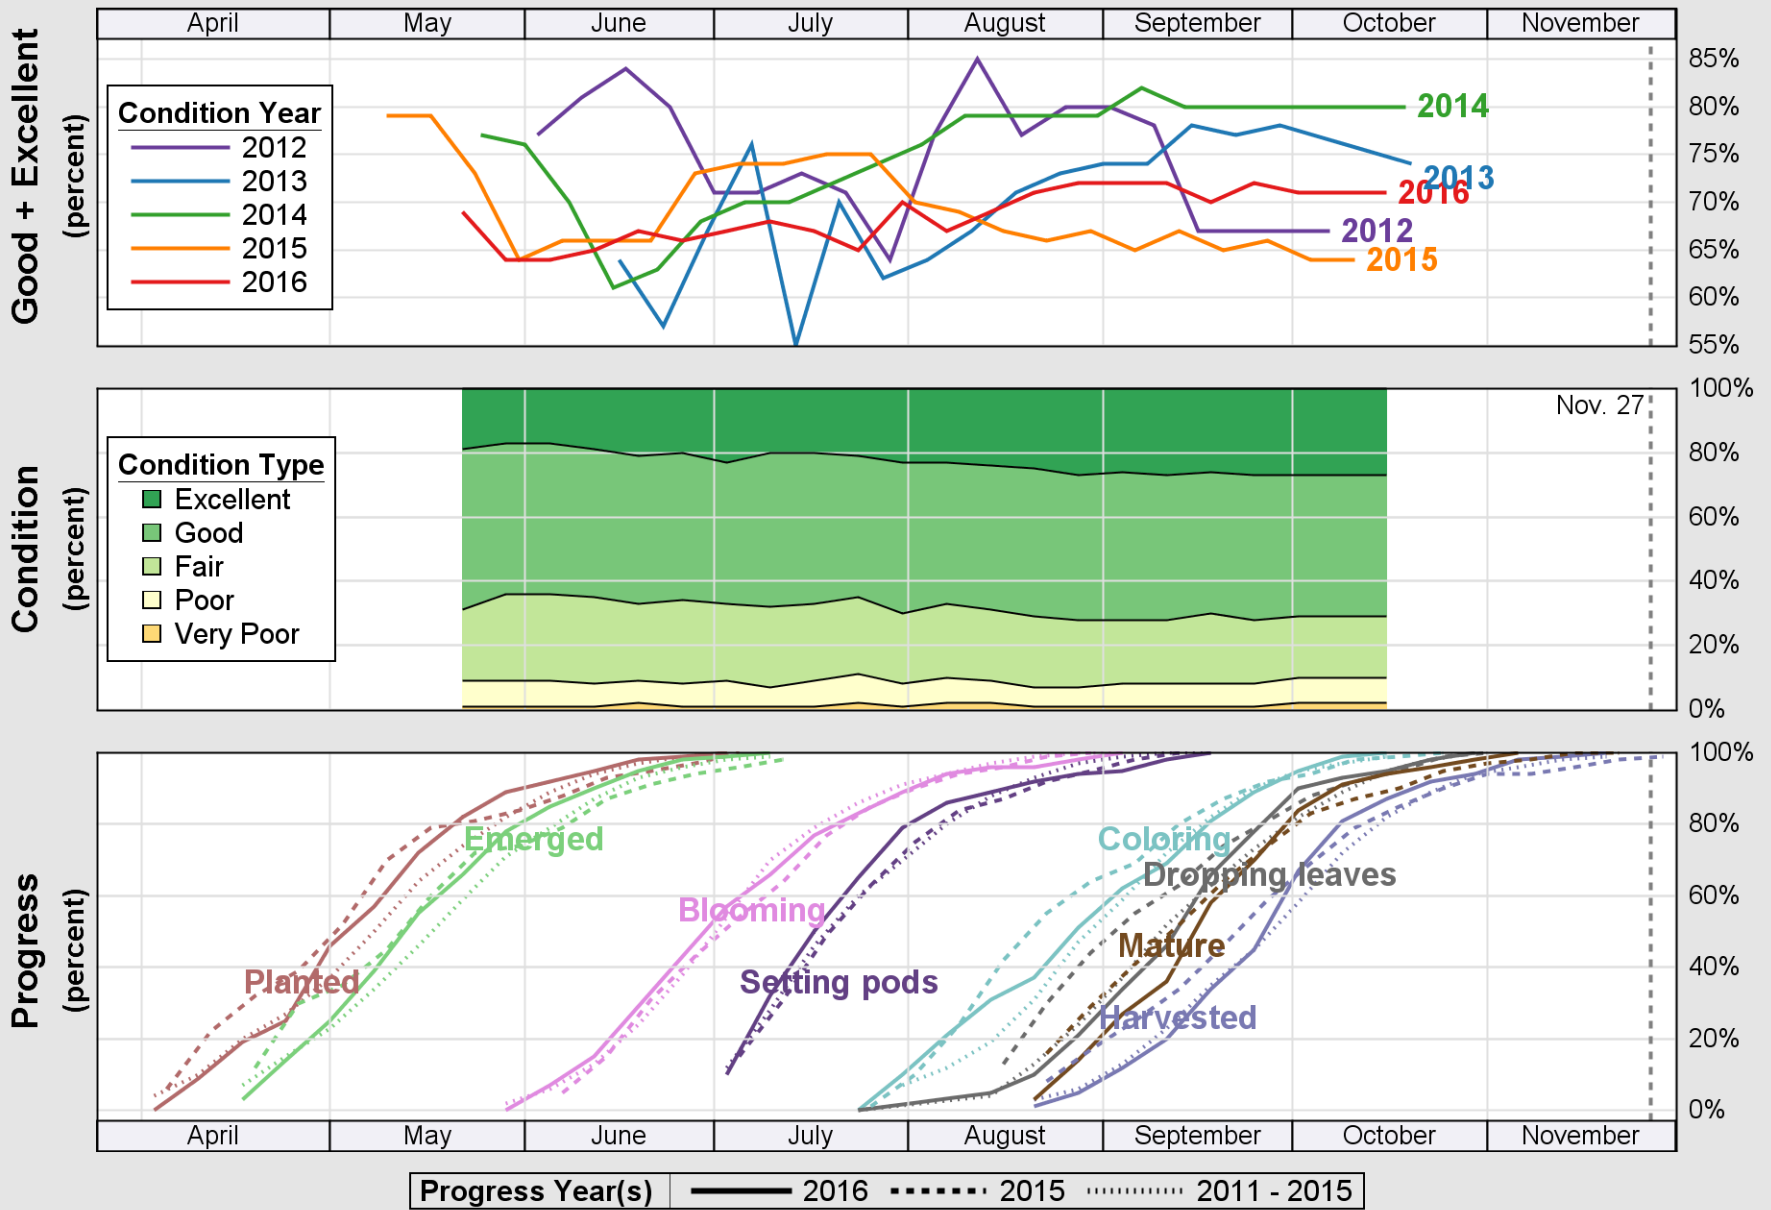

USDA

Crop Progress and Condition: Peanuts in Mississippi, 2016

NASS

Source: National Agricultural Statistics Service (NASS), Crop Progress Report

USDA

Crop Progress and Condition: Rice in Mississippi, 2016

NASS

Source: National Agricultural Statistics Service (NASS), Crop Progress Report

USDA

Crop Progress and Condition: Sorghum in Mississippi, 2016

NASS

Source: National Agricultural Statistics Service (NASS), Crop Progress Report

USDA

Crop Progress and Condition: Soybeans in Mississippi, 2016

NASS

Source: National Agricultural Statistics Service (NASS), Crop Progress Report

USDA

Crop Progress and Condition: Winter Wheat in Mississippi , 2016