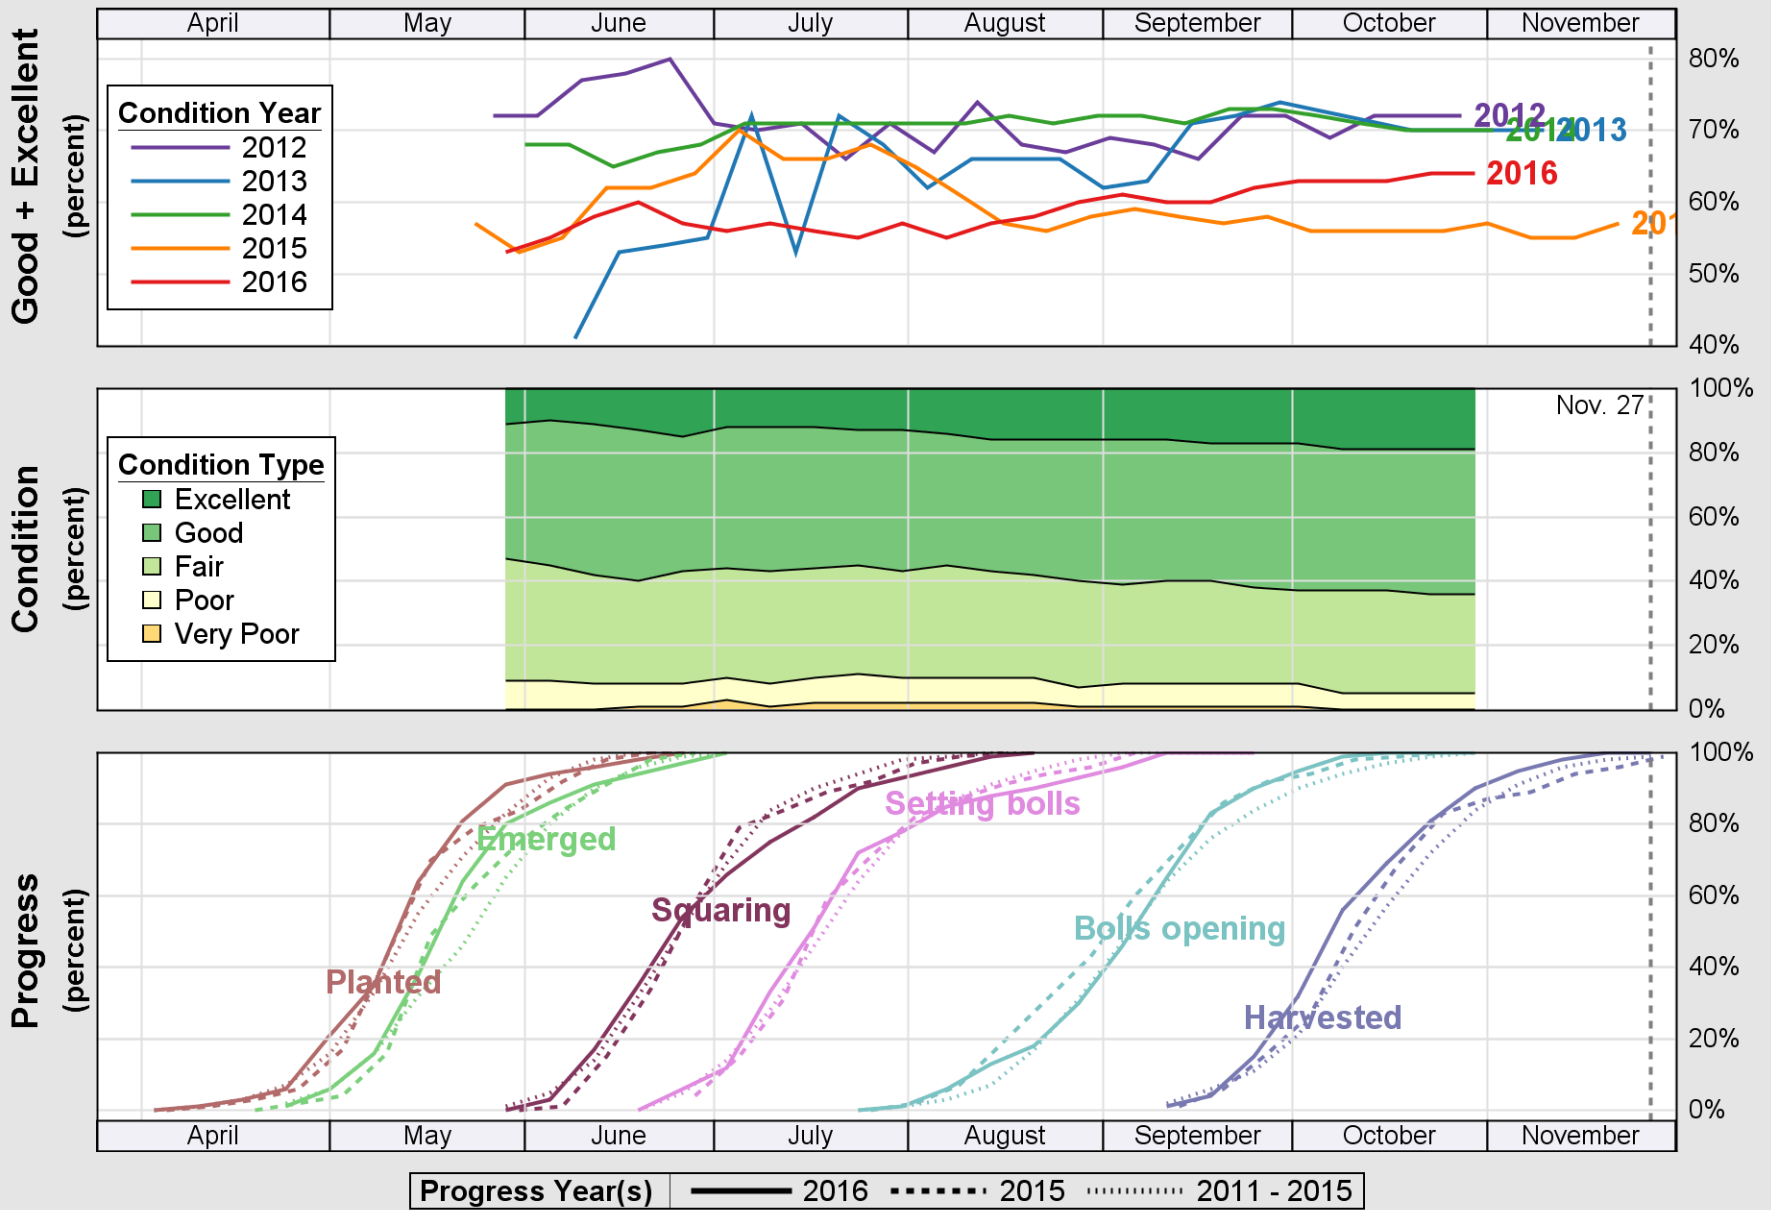

USDA

Crop Progress and Condition: Corn in Mississippi, 2016

NASS

Source: National Agricultural Statistics Service (NASS), Crop Progress Report

USDA

Crop Progress and Condition: Cotton in Mississippi, 2016

NASS

Source: National Agricultural Statistics Service (NASS), Crop Progress Report

USDA Crop Progress and Condition: Pasture and Range in Mississippi, 2016 **NASS**

Source: National Agricultural Statistics Service (NASS), Crop Progress Report

USDA

Crop Progress and Condition: Peanuts in Mississippi, 2016

NASS

Source: National Agricultural Statistics Service (NASS), Crop Progress Report

USDA

Crop Progress and Condition: Rice in Mississippi, 2016