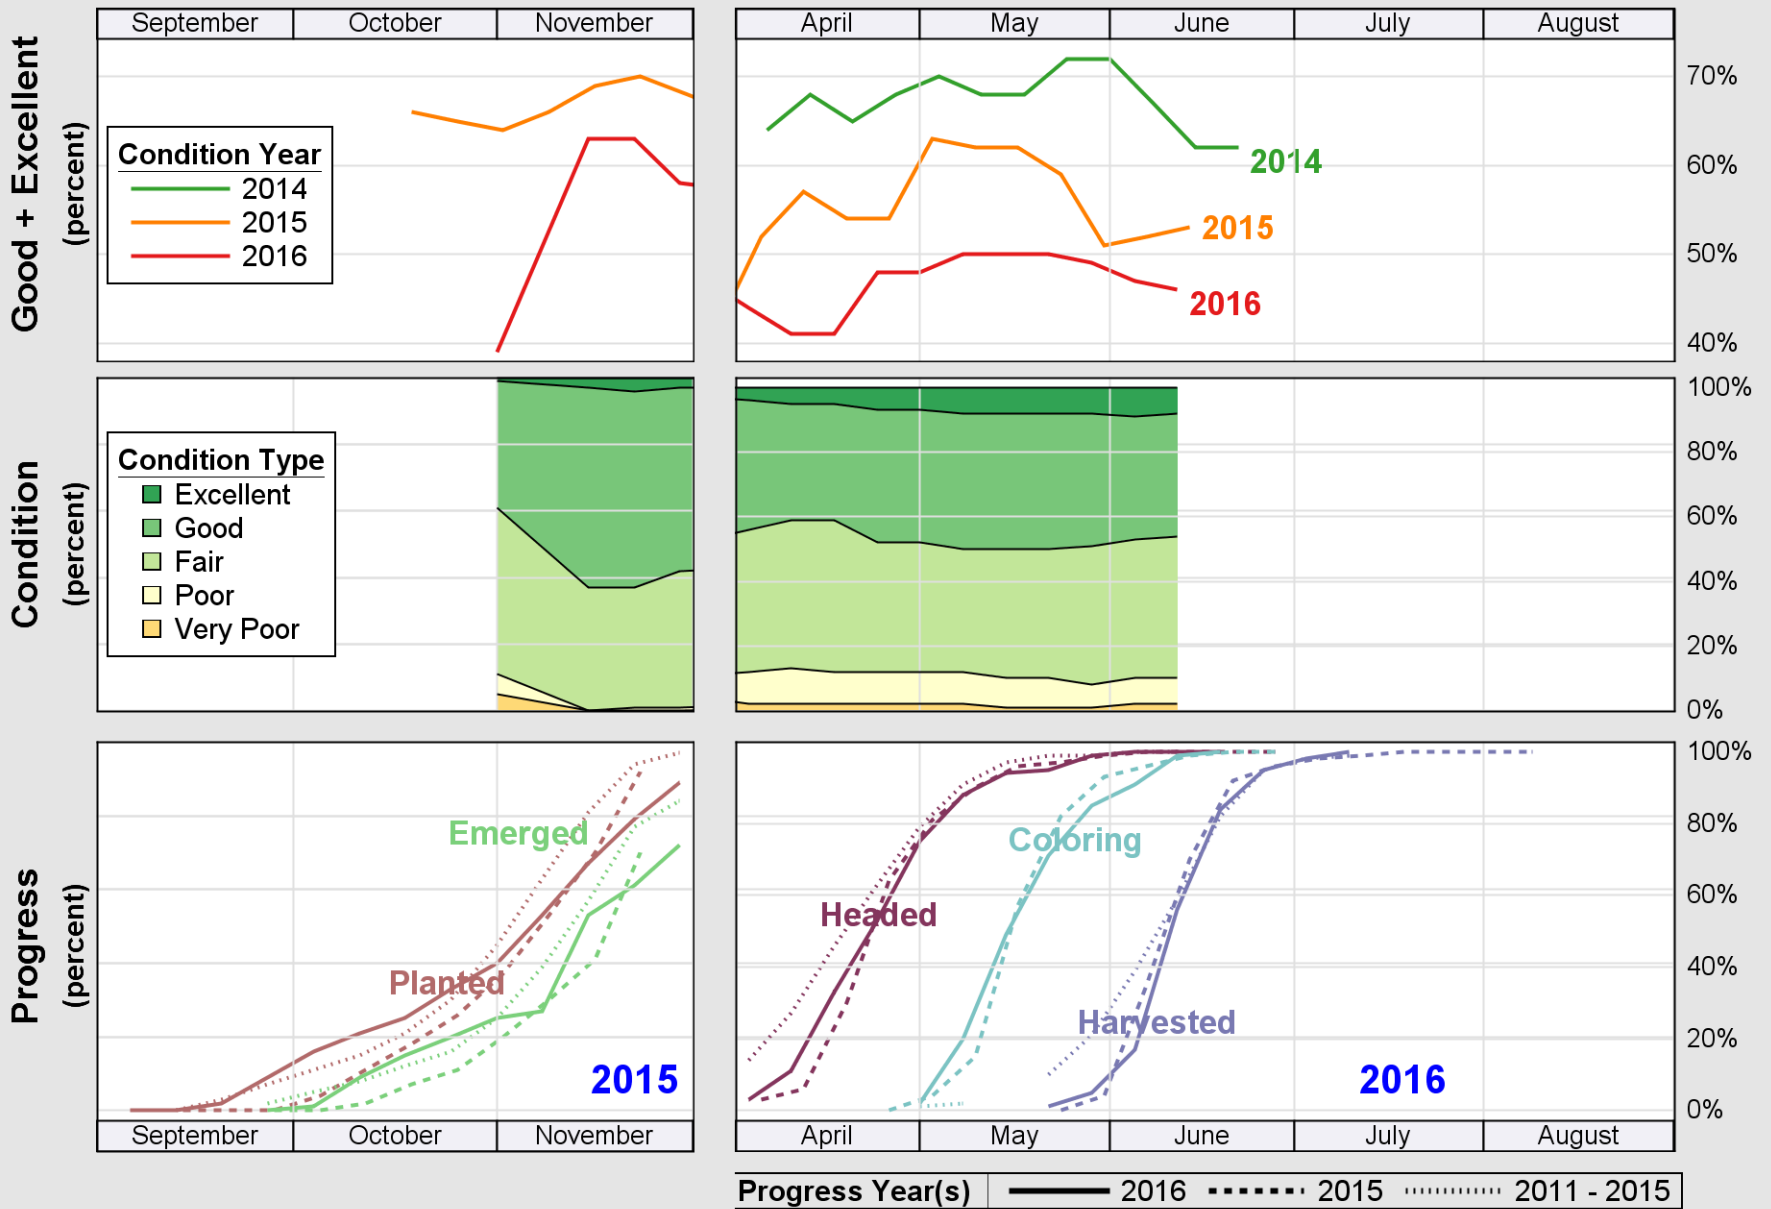

NASS

Source: National Agricultural Statistics Service (NASS), Crop Progress Report

USDA

Crop Progress and Condition: Sorghum in Mississippi, 2016

NASS

Source: National Agricultural Statistics Service (NASS), Crop Progress Report

USDA

Crop Progress and Condition: Soybeans in Mississippi, 2016

NASS

Source: National Agricultural Statistics Service (NASS), Crop Progress Report

USDA

Crop Progress and Condition: Winter Wheat in Mississippi , 2016

NASS

Source: National Agricultural Statistics Service (NASS), Crop Progress Report