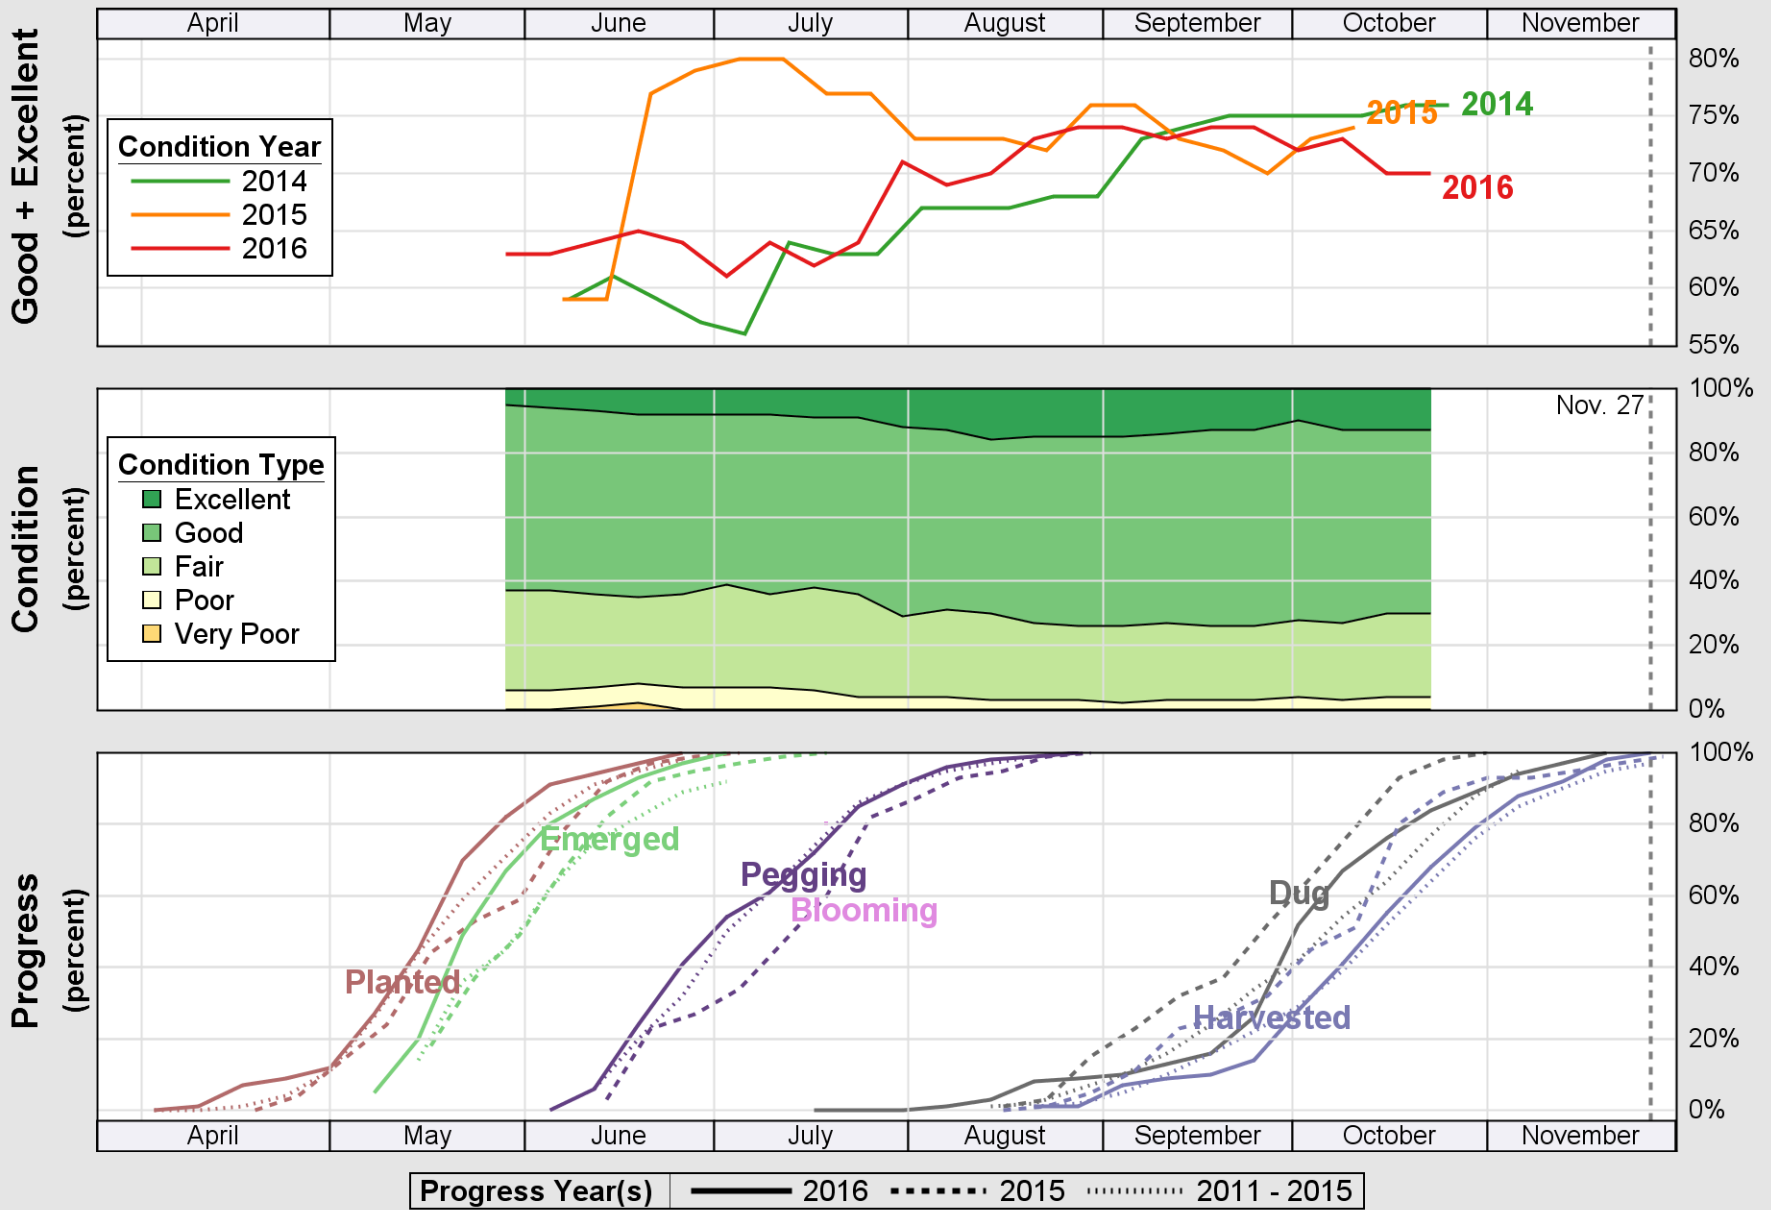

USDA

Crop Progress and Condition: Corn in Mississippi, 2016

NASS

Source: National Agricultural Statistics Service (NASS), Crop Progress Report

USDA

Crop Progress and Condition: Cotton in Mississippi, 2016

NASS

Source: National Agricultural Statistics Service (NASS), Crop Progress Report

USDA Crop Progress and Condition: Pasture and Range in Mississippi, 2016 **NASS**

Source: National Agricultural Statistics Service (NASS), Crop Progress Report

USDA

Crop Progress and Condition: Peanuts in Mississippi, 2016

NASS

Source: National Agricultural Statistics Service (NASS), Crop Progress Report

USDA

Crop Progress and Condition: Rice in Mississippi, 2016