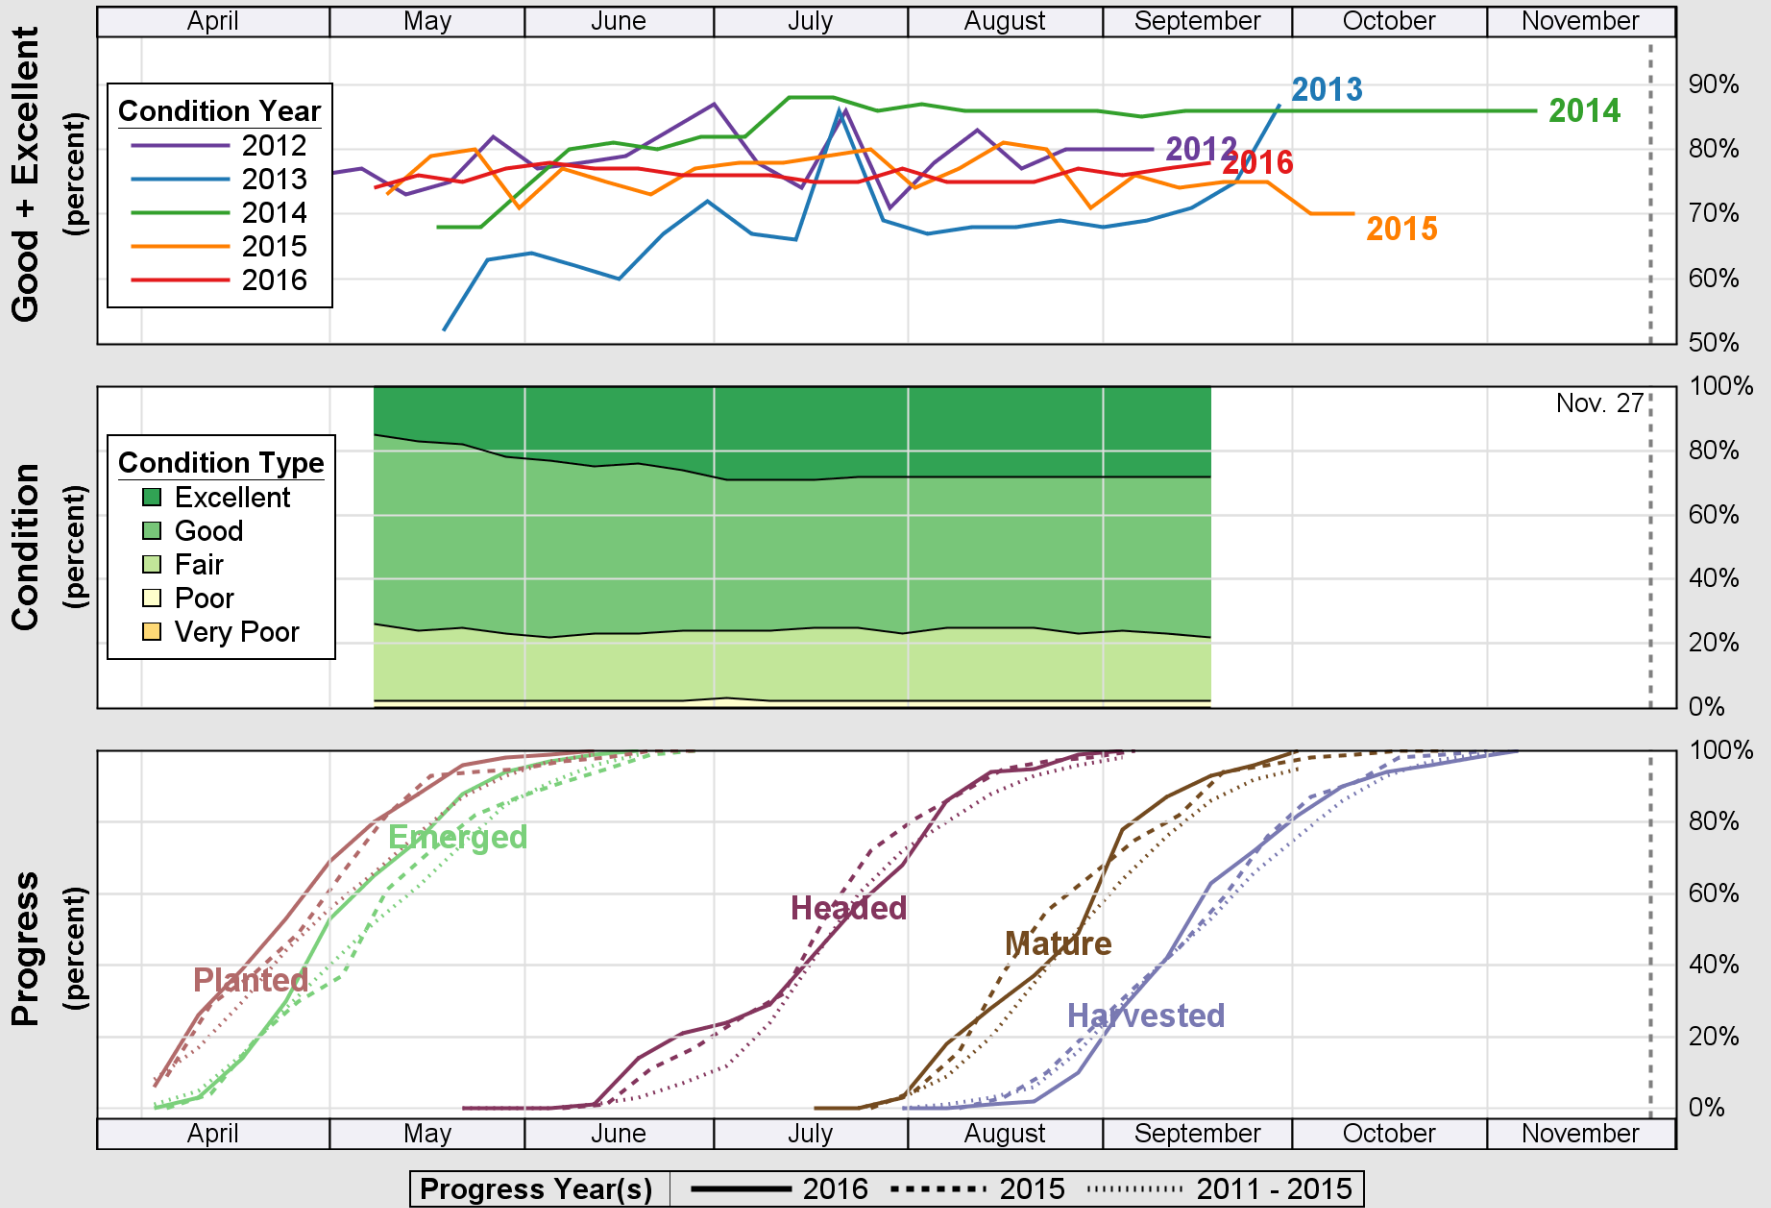

USDA

Crop Progress and Condition: Peanuts in Mississippi, 2016

NASS

Source: National Agricultural Statistics Service (NASS), Crop Progress Report

USDA

Crop Progress and Condition: Rice in Mississippi, 2016

NASS

Source: National Agricultural Statistics Service (NASS), Crop Progress Report

USDA

Crop Progress and Condition: Sorghum in Mississippi, 2016

NASS

Source: National Agricultural Statistics Service (NASS), Crop Progress Report