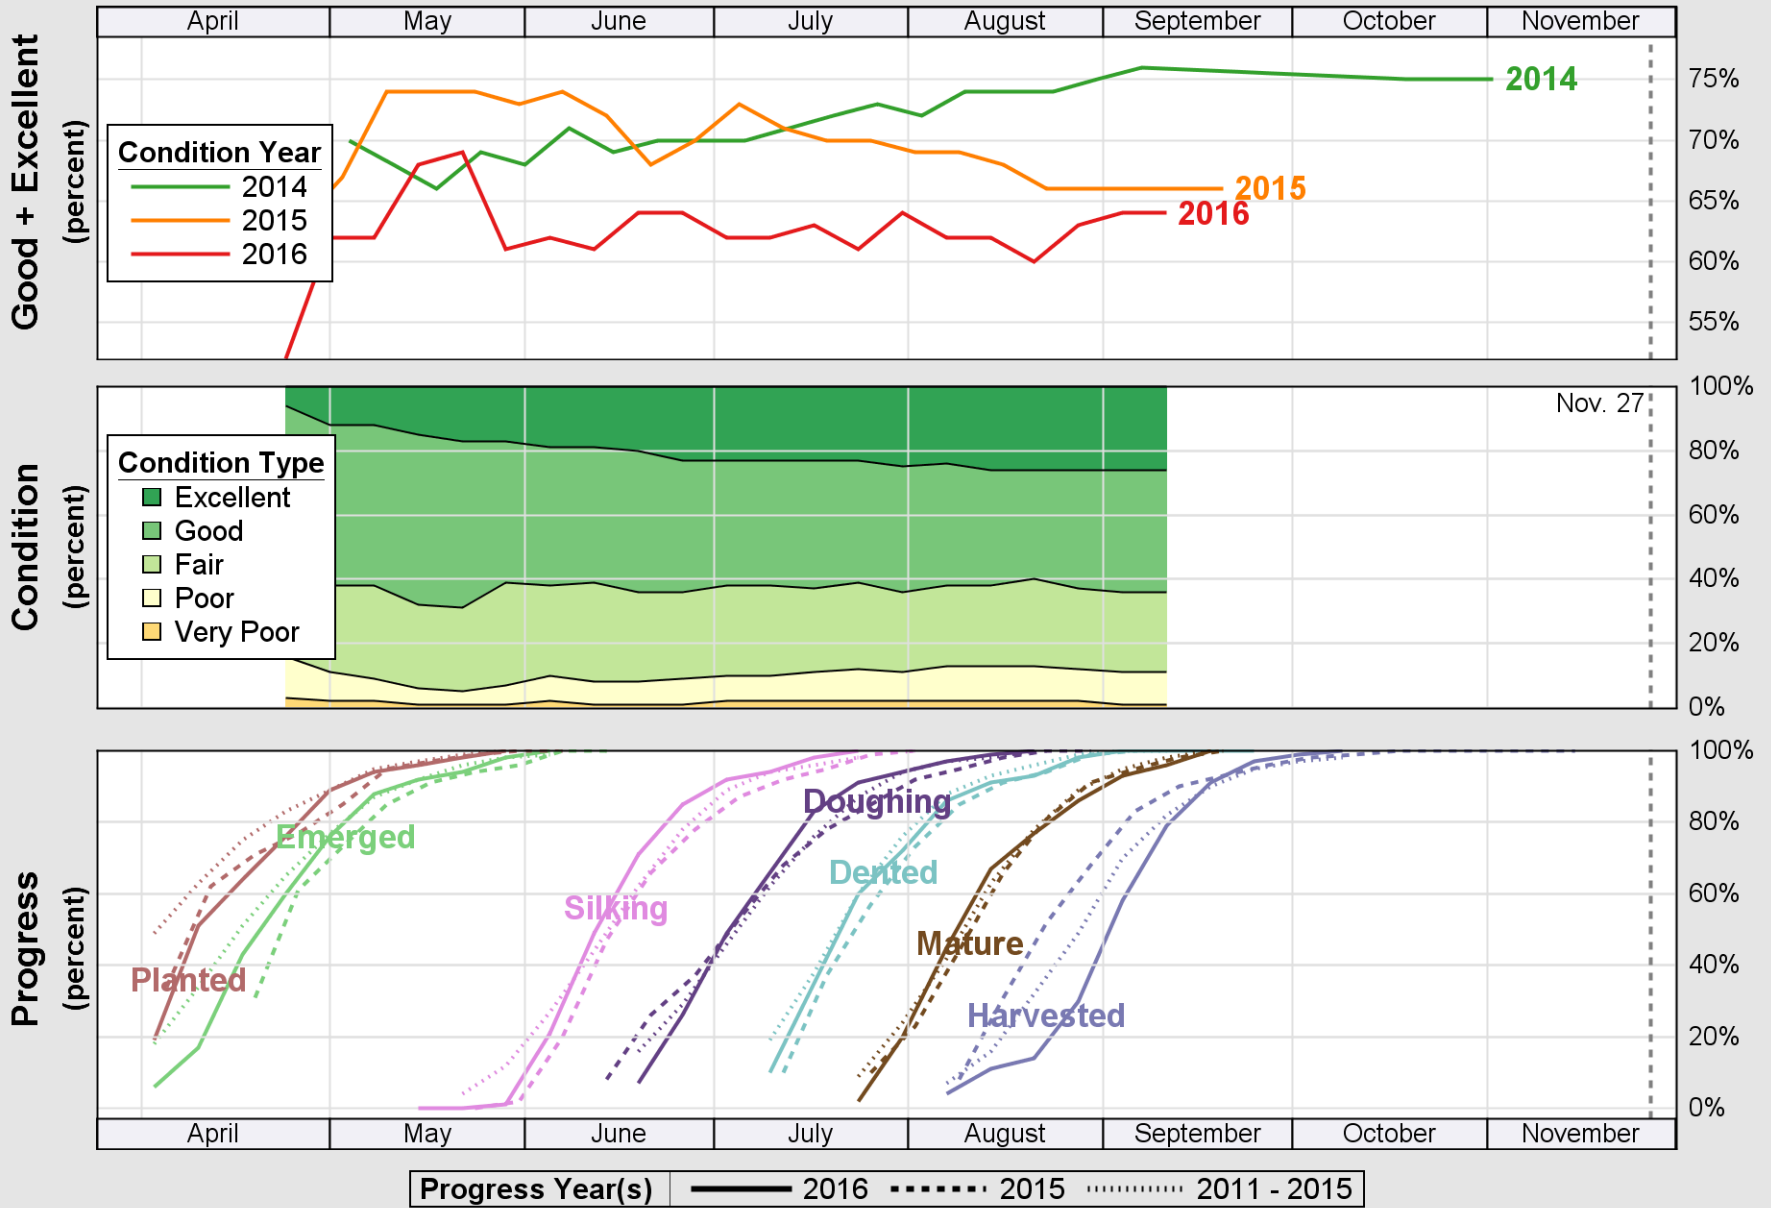

USDA

Crop Progress and Condition: Corn in Mississippi, 2016

NASS

Source: National Agricultural Statistics Service (NASS), Crop Progress Report

USDA

Crop Progress and Condition: Cotton in Mississippi, 2016

NASS

Source: National Agricultural Statistics Service (NASS), Crop Progress Report

USDA Crop Progress and Condition: Pasture and Range in Mississippi, 2016 **NASS**

Source: National Agricultural Statistics Service (NASS), Crop Progress Report

USDA

Crop Progress and Condition: Peanuts in Mississippi, 2016

NASS

Source: National Agricultural Statistics Service (NASS), Crop Progress Report

USDA

Crop Progress and Condition: Rice in Mississippi, 2016