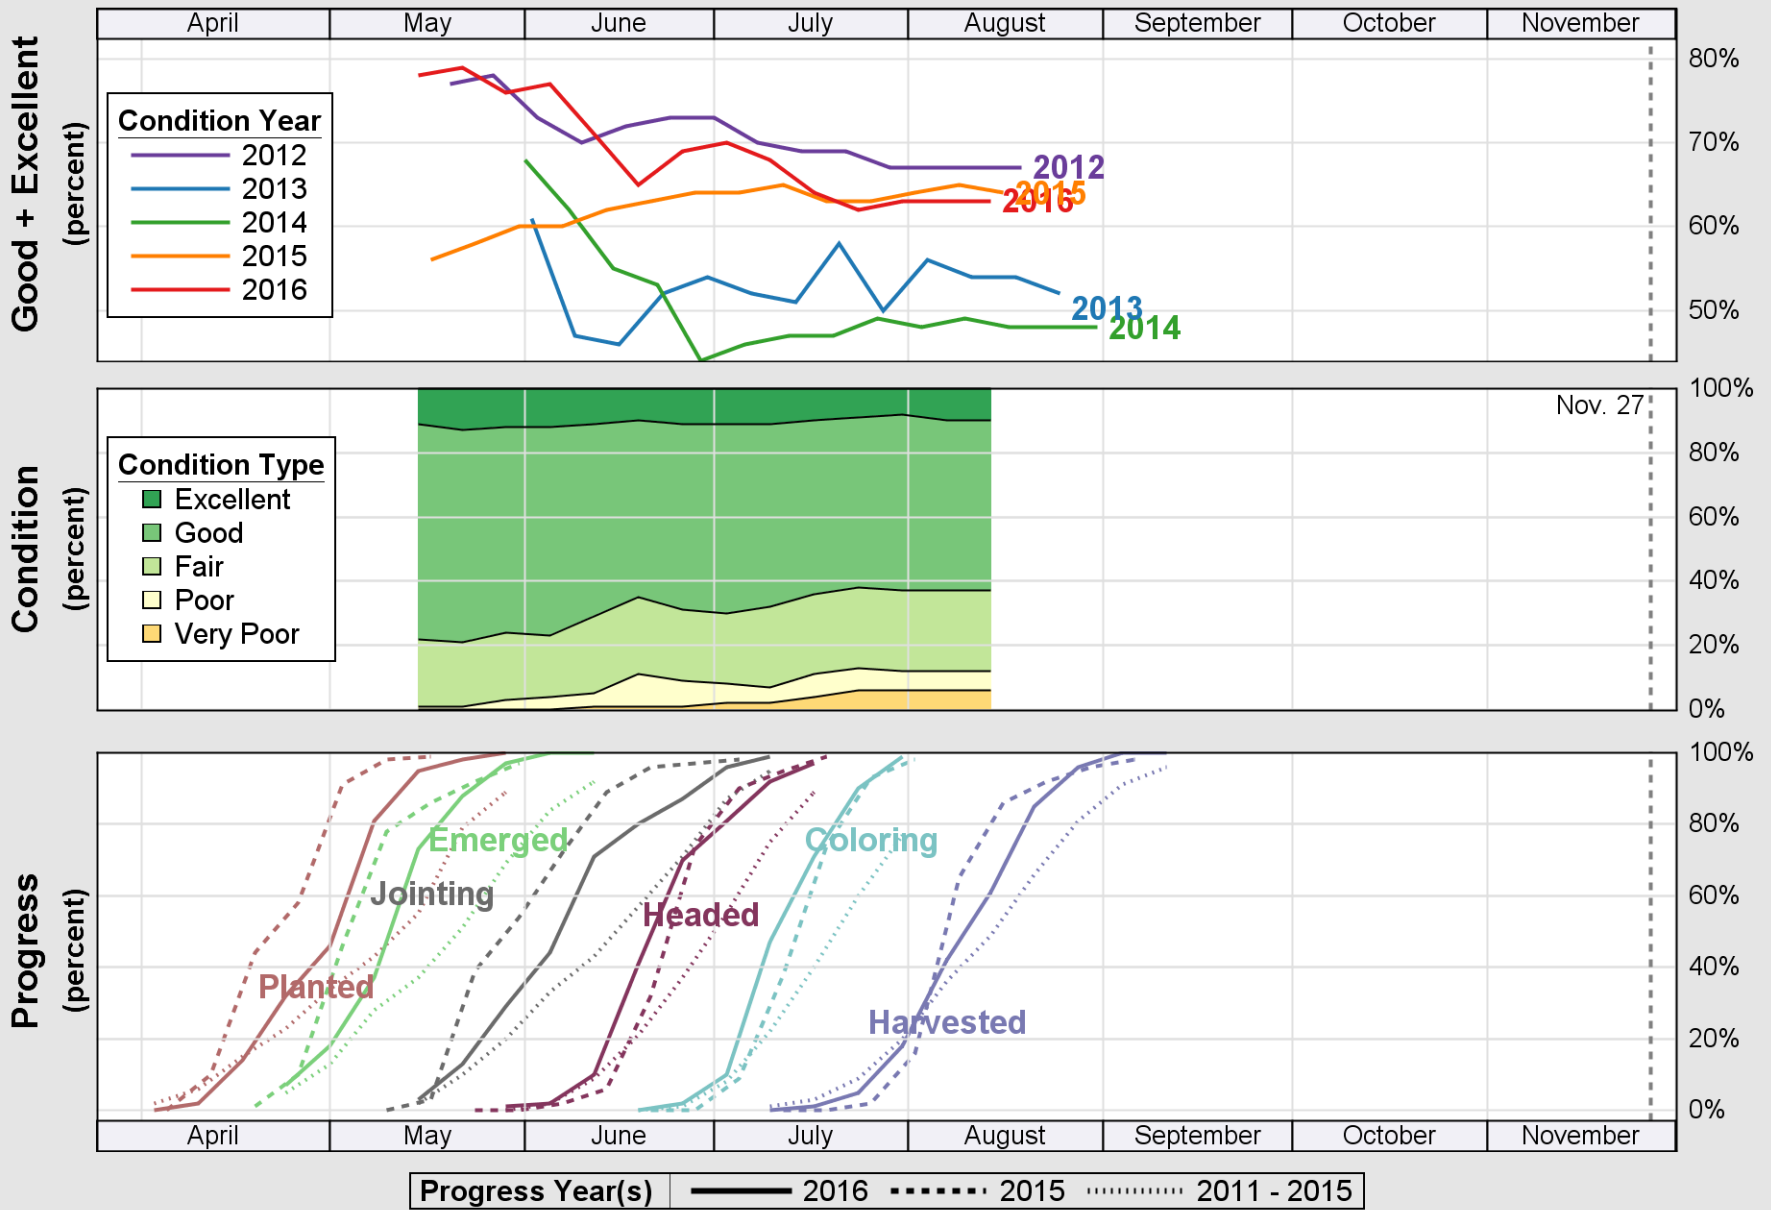

USDA

Crop Progress and Condition: Barley in Minnesota , 2016

NASS

Source: National Agricultural Statistics Service (NASS), Crop Progress Report

USDA

Crop Progress and Condition: Corn in Minnesota , 2016

NASS

Source: National Agricultural Statistics Service (NASS), Crop Progress Report

Source: National Agricultural Statistics Service (NASS), Crop Progress Report

USDA

Crop Progress and Condition: Pasture and Range in Minnesota , 2016