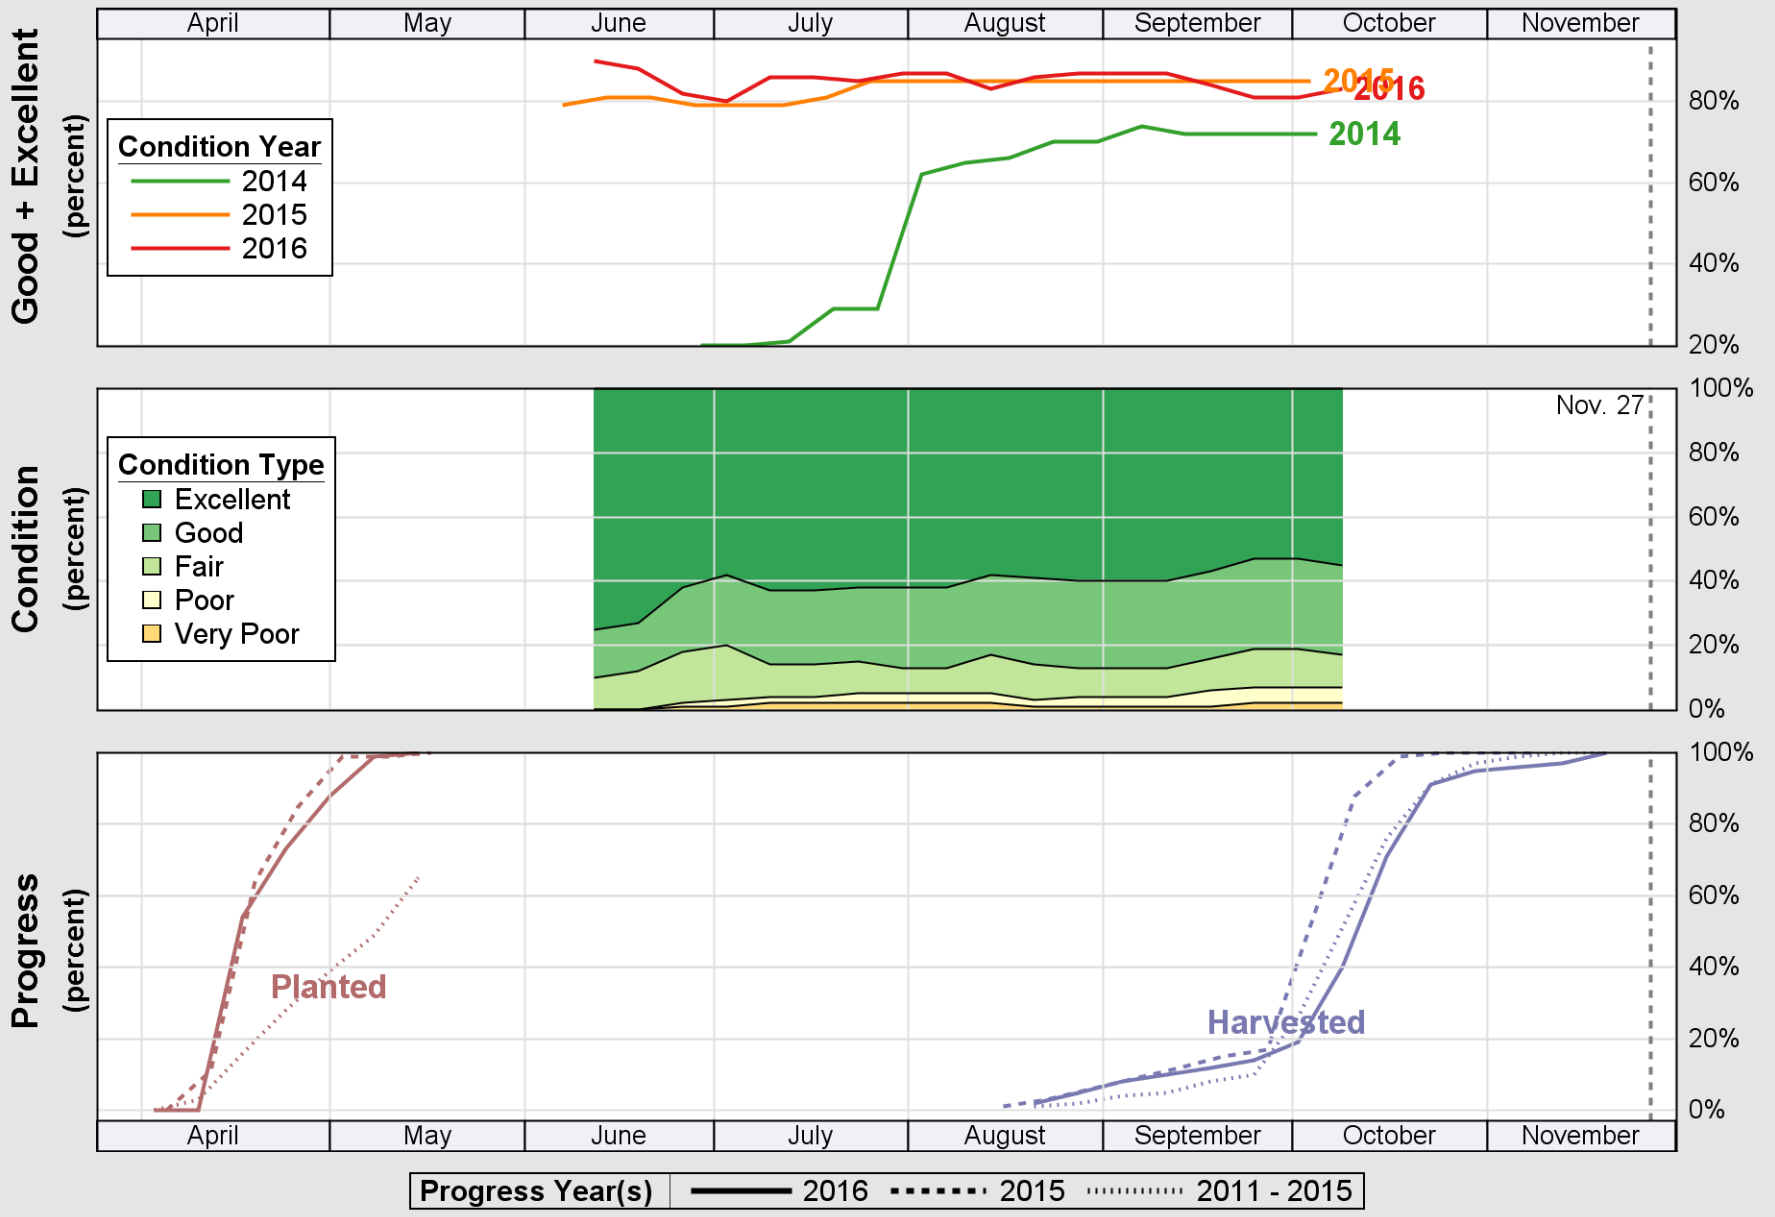

USDA

Crop Progress and Condition: Spring Wheat in Minnesota , 2016

NASS

Source: National Agricultural Statistics Service (NASS), Crop Progress Report

USDA

Crop Progress and Condition: Sugar Beets in Minnesota , 2016

NASS

Source: National Agricultural Statistics Service (NASS), Crop Progress Report

USDA

Crop Progress and Condition: Sunflower in Minnesota , 2016

NASS

Source: National Agricultural Statistics Service (NASS), Crop Progress Report