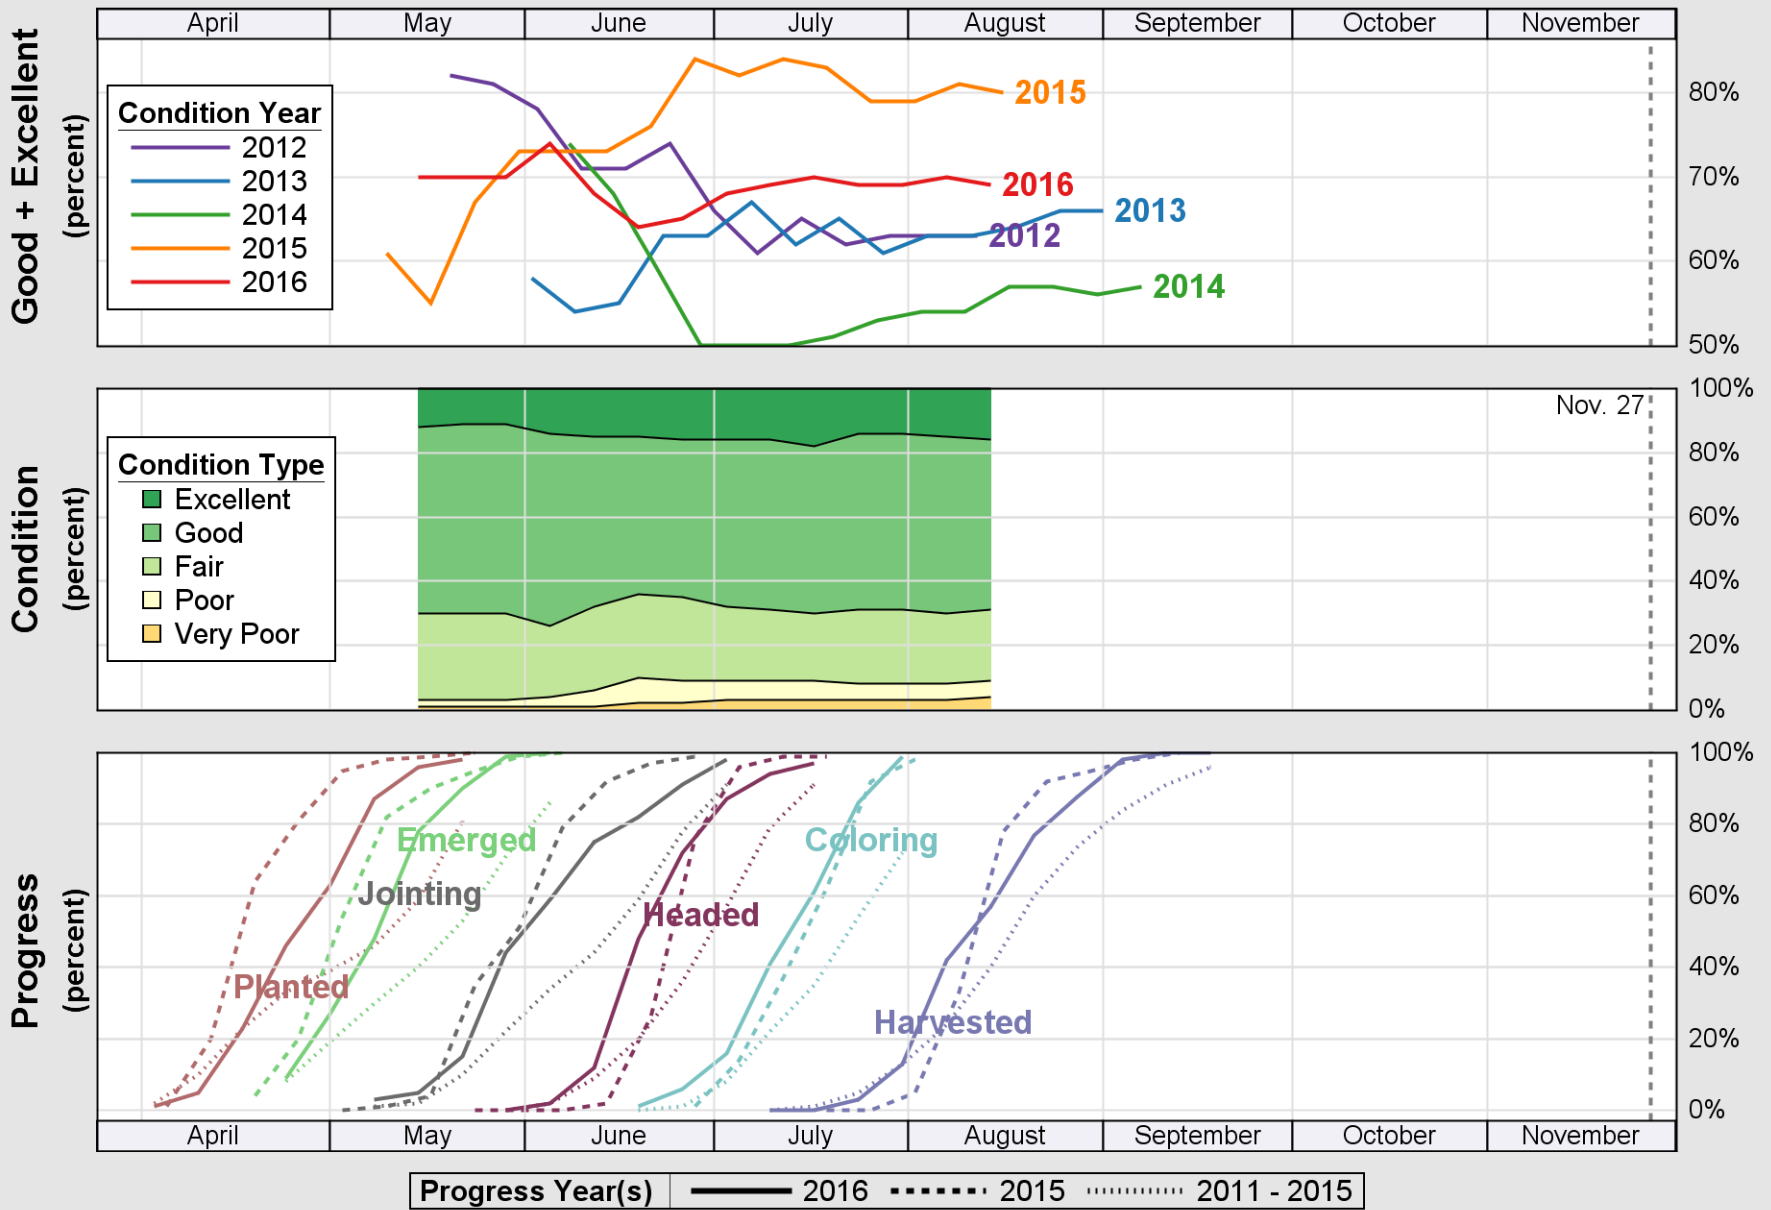

NASS

Source: National Agricultural Statistics Service (NASS), Crop Progress Report

USDA

Crop Progress and Condition: Soybeans in Minnesota , 2016

NASS

Source: National Agricultural Statistics Service (NASS), Crop Progress Report

USDA

Crop Progress and Condition: Spring Wheat in Minnesota , 2016

NASS

Source: National Agricultural Statistics Service (NASS), Crop Progress Report

USDA

Crop Progress and Condition: Sugar Beets in Minnesota , 2016