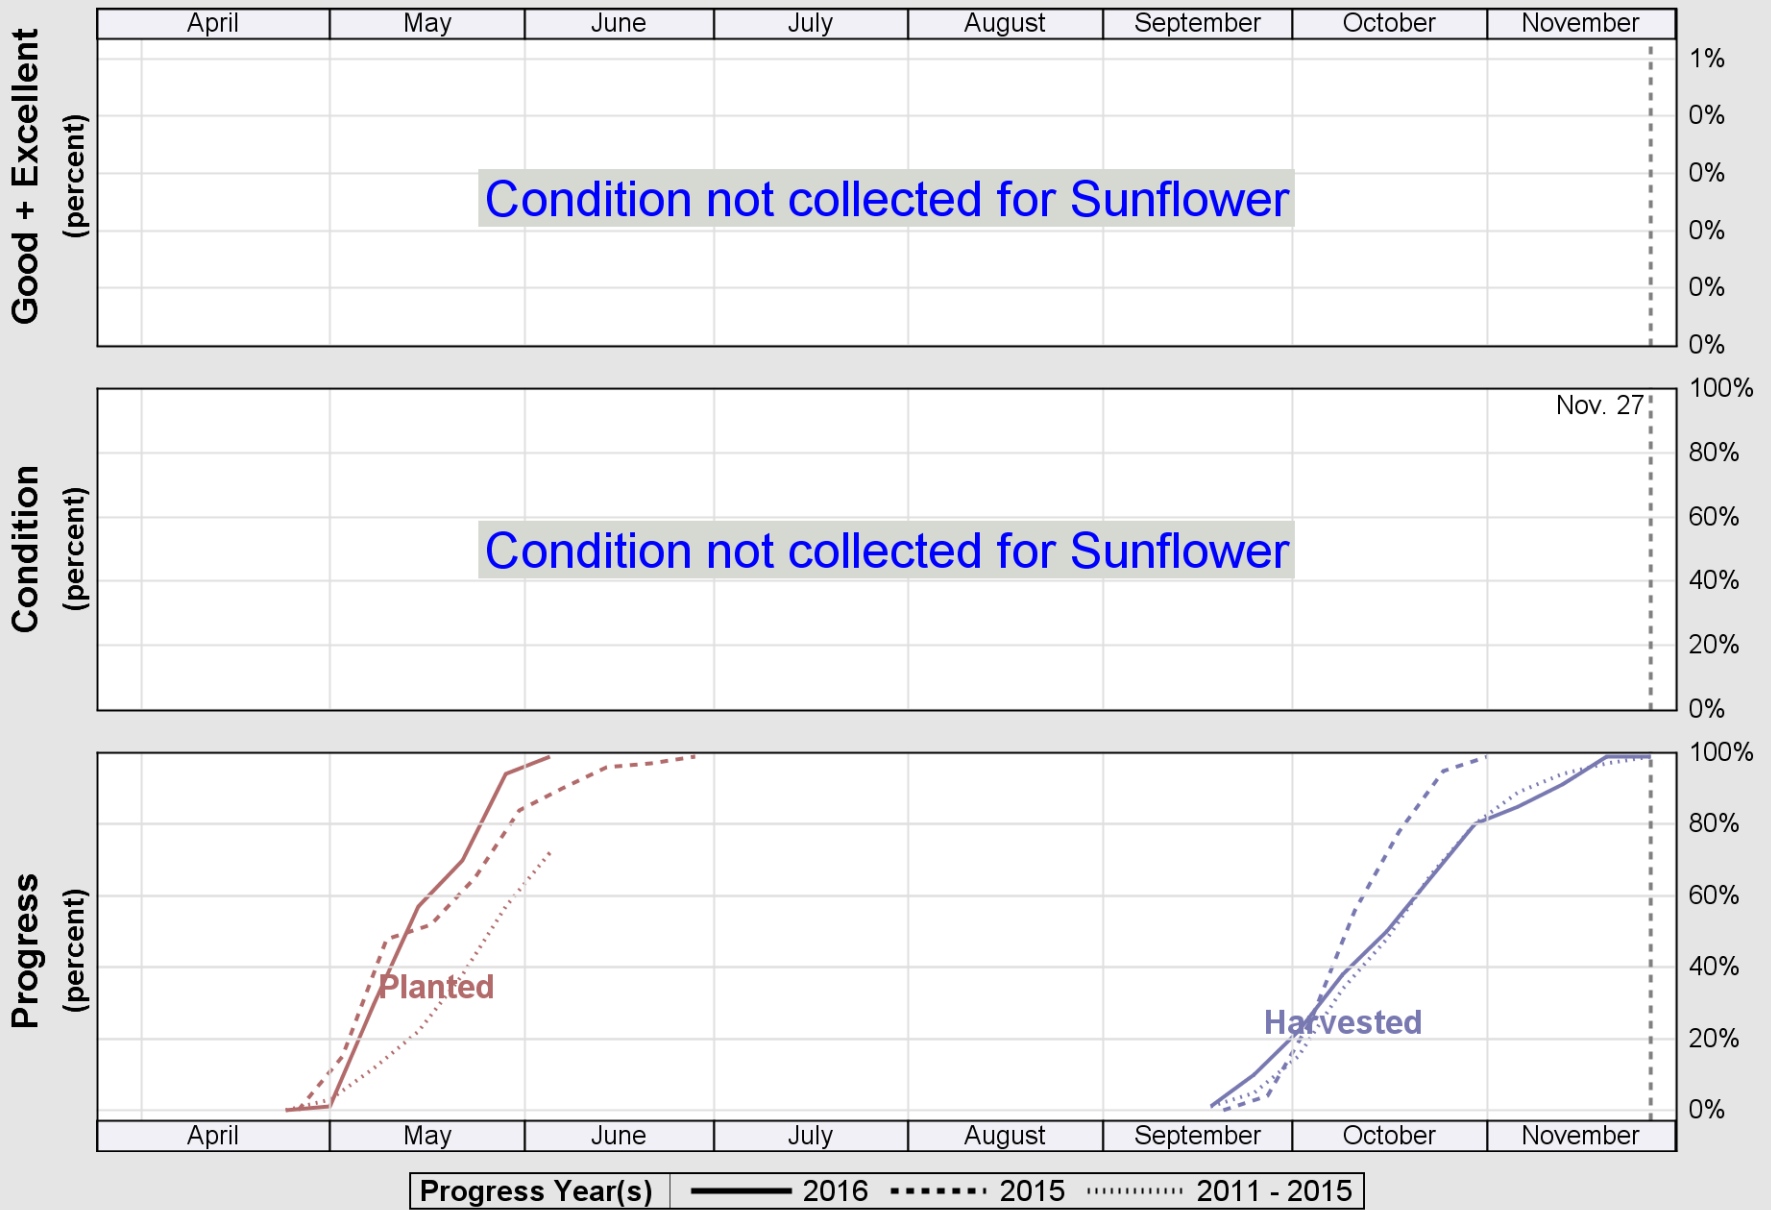

USDA

Crop Progress and Condition: Spring Wheat in Minnesota , 2016

NASS

Source: National Agricultural Statistics Service (NASS), Crop Progress Report

USDA

Crop Progress and Condition: Sugar Beets in Minnesota , 2016

NASS

Source: National Agricultural Statistics Service (NASS), Crop Progress Report

USDA

Crop Progress and Condition: Sunflower in Minnesota , 2016

NASS

Source: National Agricultural Statistics Service (NASS), Crop Progress Report