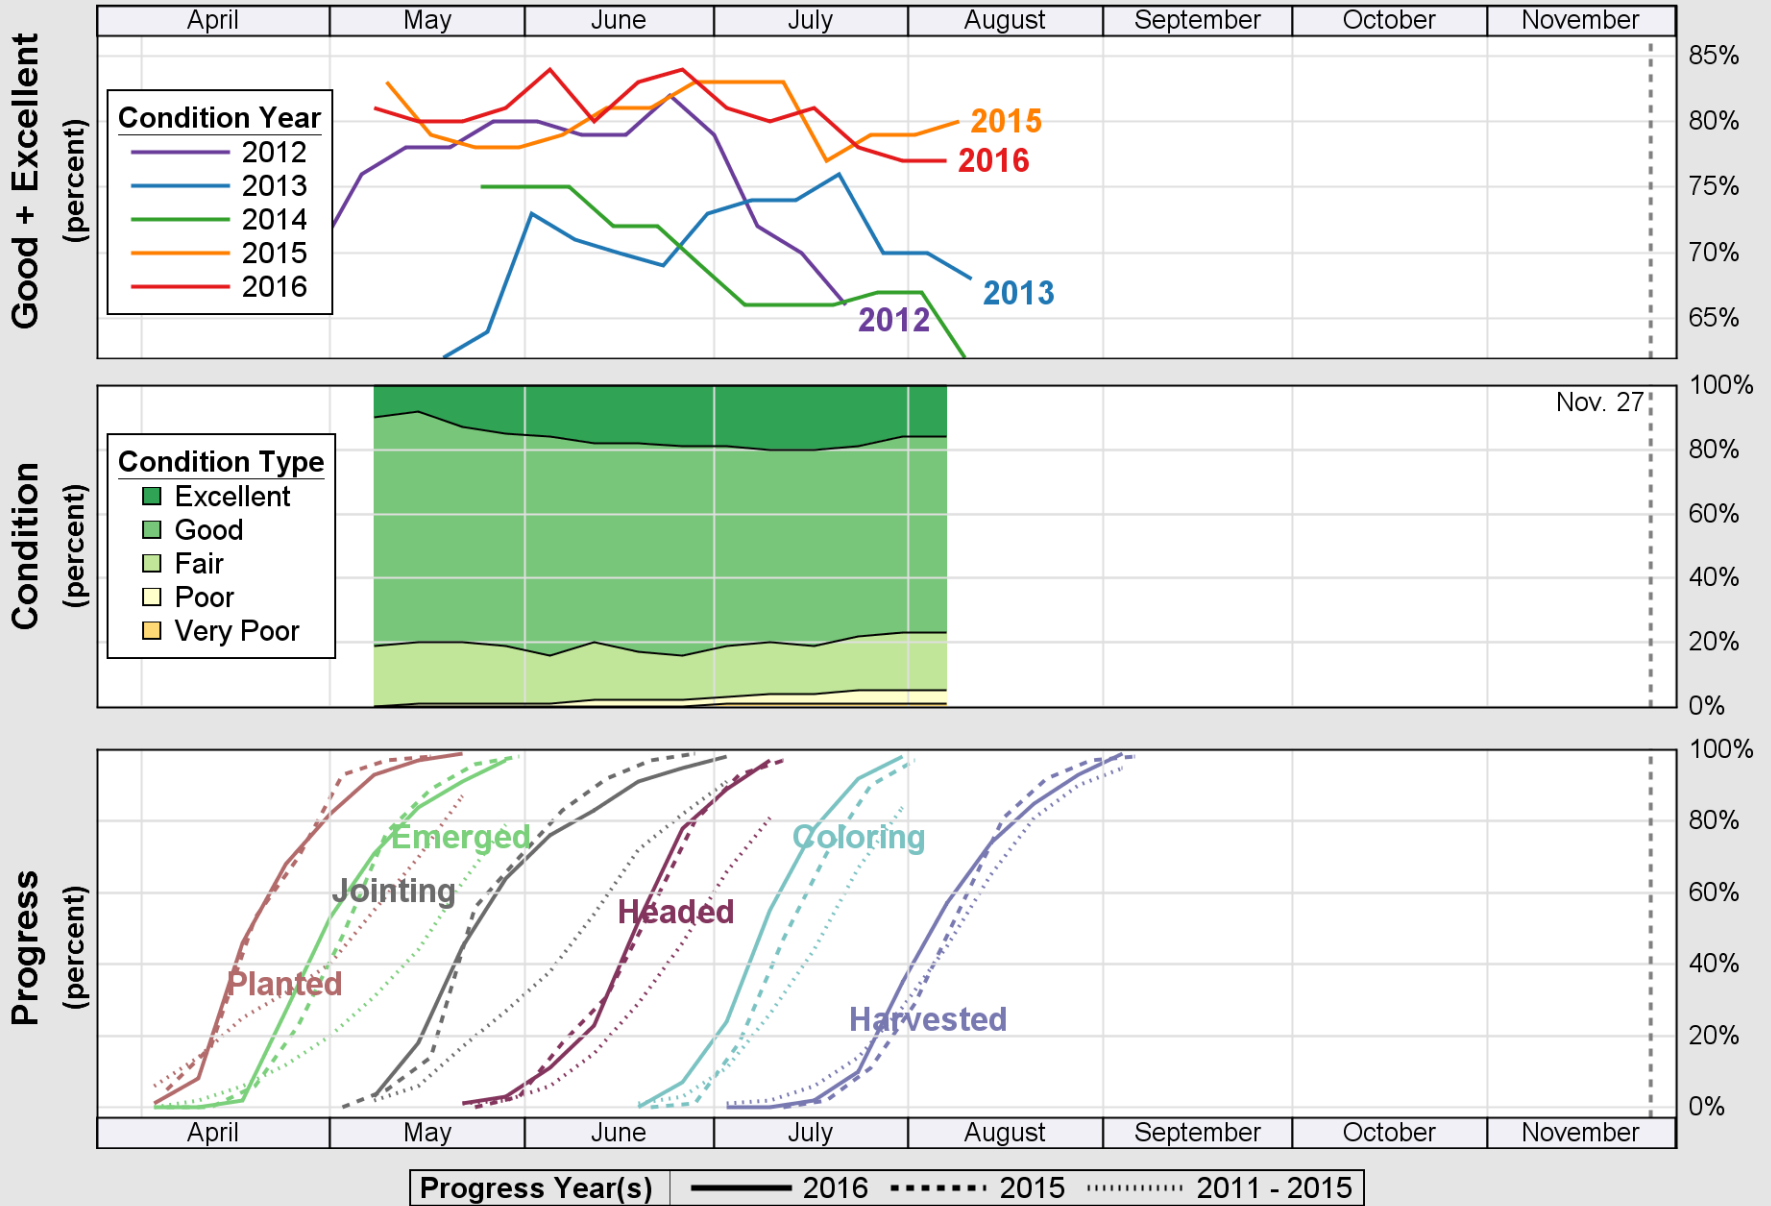

USDA

Crop Progress and Condition: Barley in Minnesota , 2016

NASS

Source: National Agricultural Statistics Service (NASS), Crop Progress Report

USDA

Crop Progress and Condition: Corn in Minnesota , 2016

NASS

Source: National Agricultural Statistics Service (NASS), Crop Progress Report

Source: National Agricultural Statistics Service (NASS), Crop Progress Report

USDA

Crop Progress and Condition: Pasture and Range in Minnesota , 2016