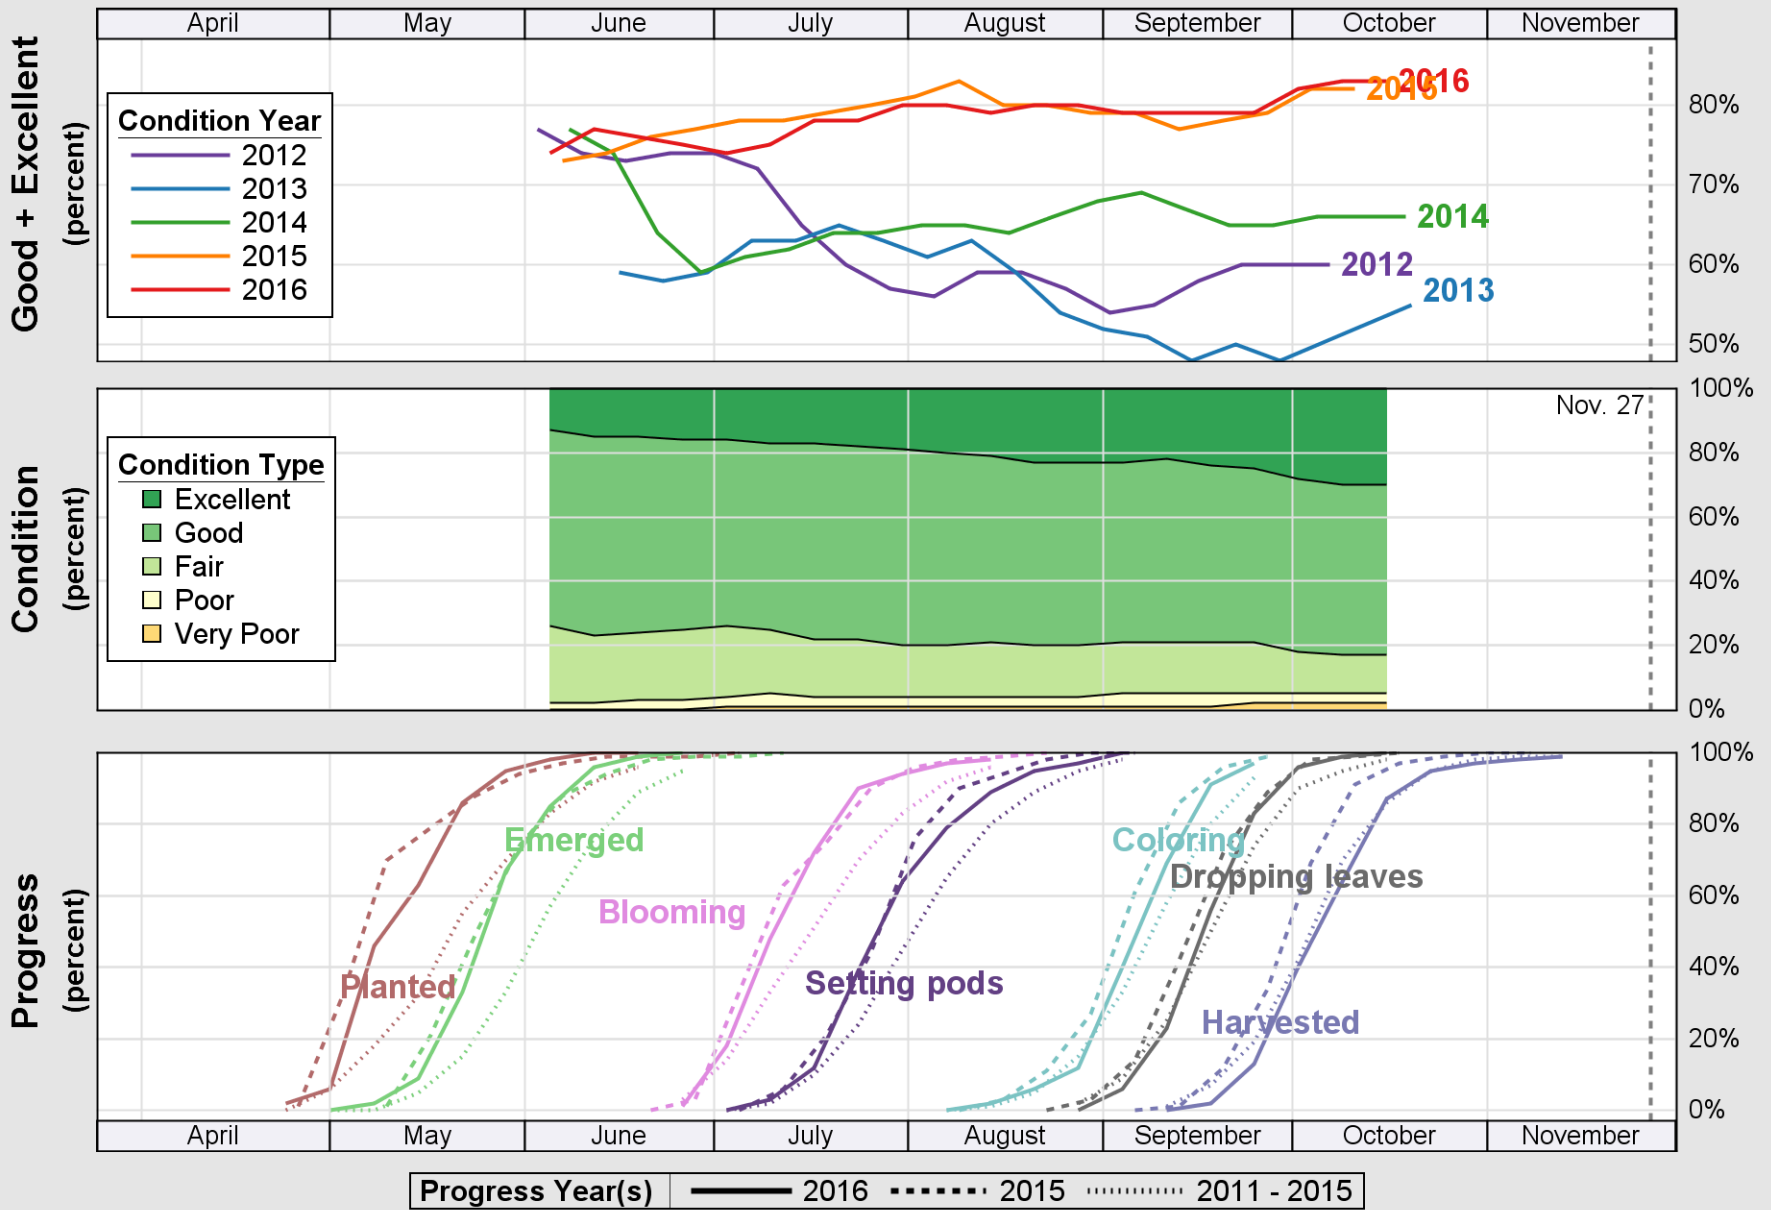

NASS

Source: National Agricultural Statistics Service (NASS), Crop Progress Report

USDA

Crop Progress and Condition: Soybeans in Minnesota , 2016

NASS

Source: National Agricultural Statistics Service (NASS), Crop Progress Report

USDA

Crop Progress and Condition: Spring Wheat in Minnesota , 2016

NASS

Source: National Agricultural Statistics Service (NASS), Crop Progress Report

USDA

Crop Progress and Condition: Sugar Beets in Minnesota , 2016