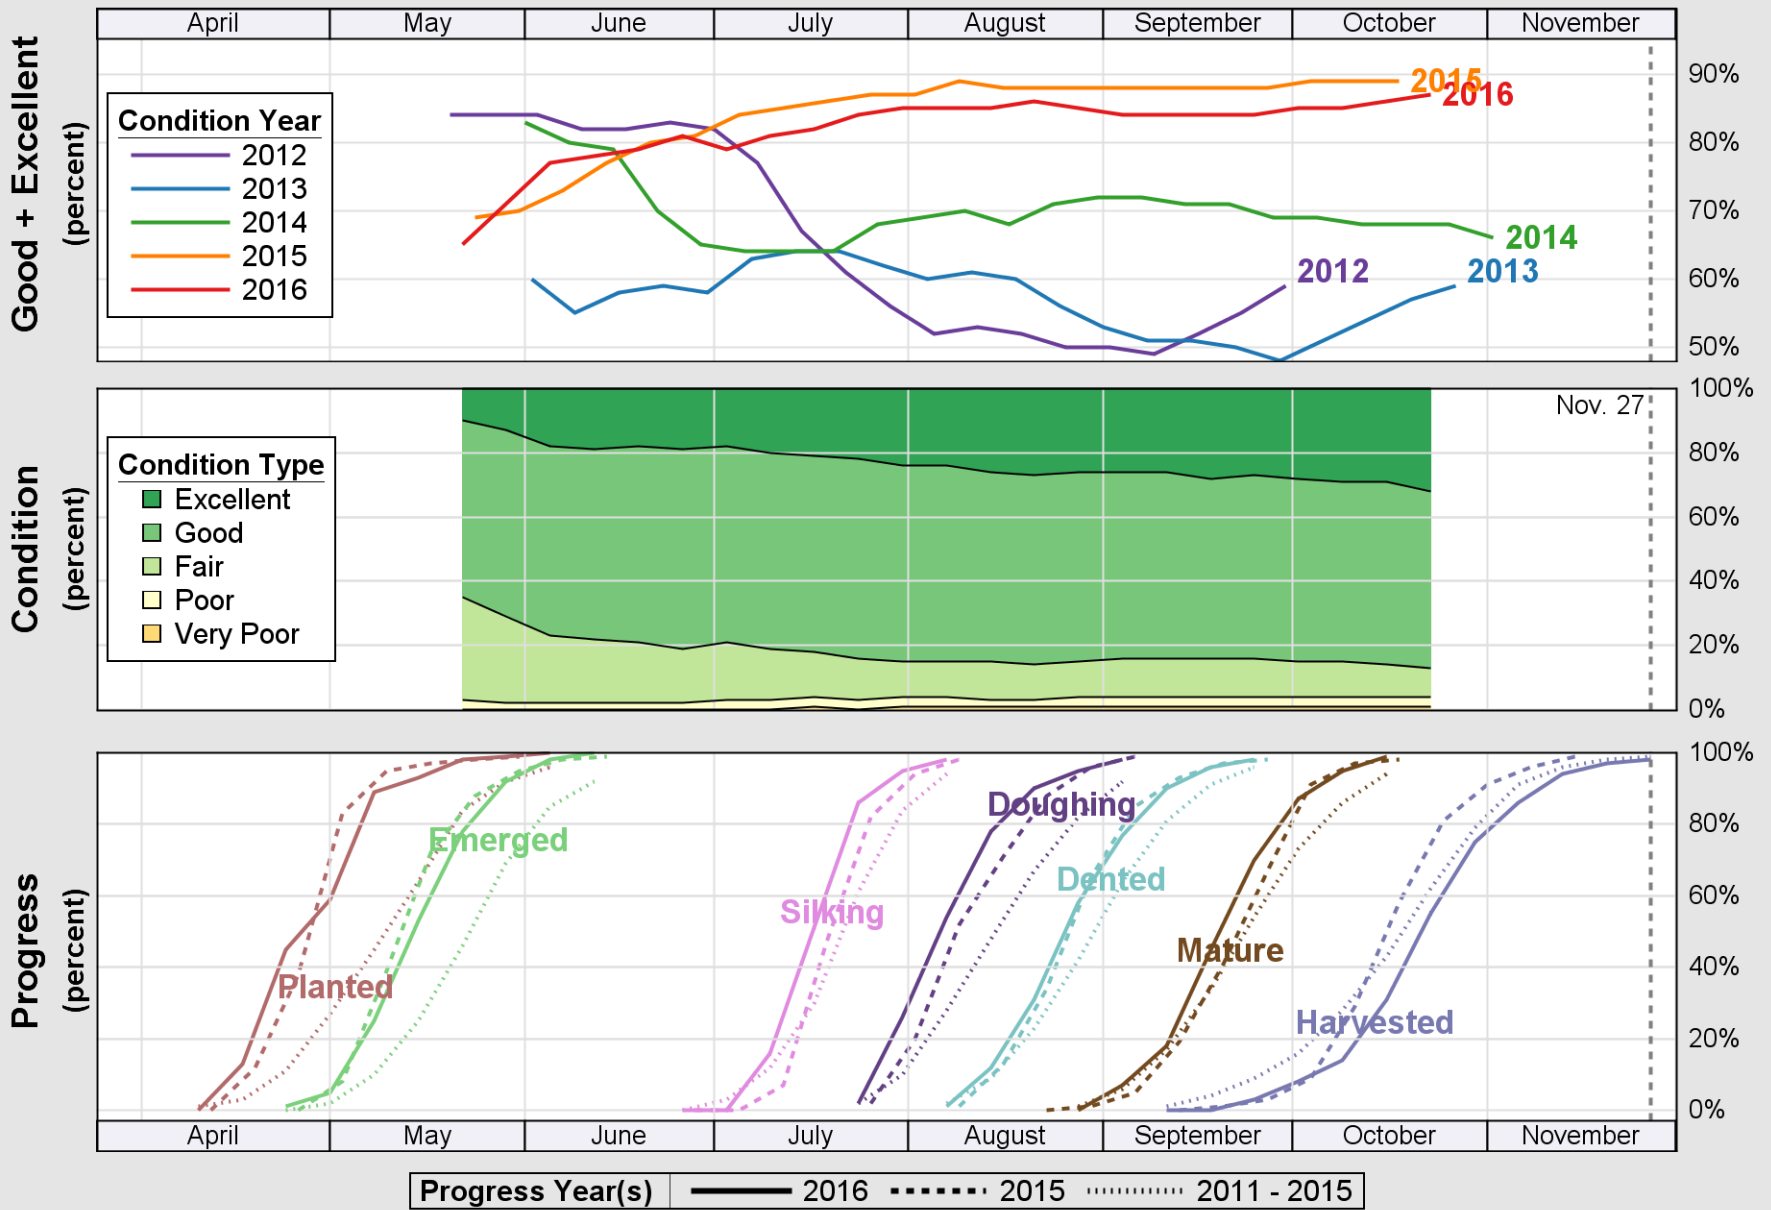

USDA

Crop Progress and Condition: Barley in Minnesota , 2016

NASS

Source: National Agricultural Statistics Service (NASS), Crop Progress Report

USDA

Crop Progress and Condition: Corn in Minnesota , 2016

NASS

Source: National Agricultural Statistics Service (NASS), Crop Progress Report

Source: National Agricultural Statistics Service (NASS), Crop Progress Report

USDA

Crop Progress and Condition: Pasture and Range in Minnesota , 2016