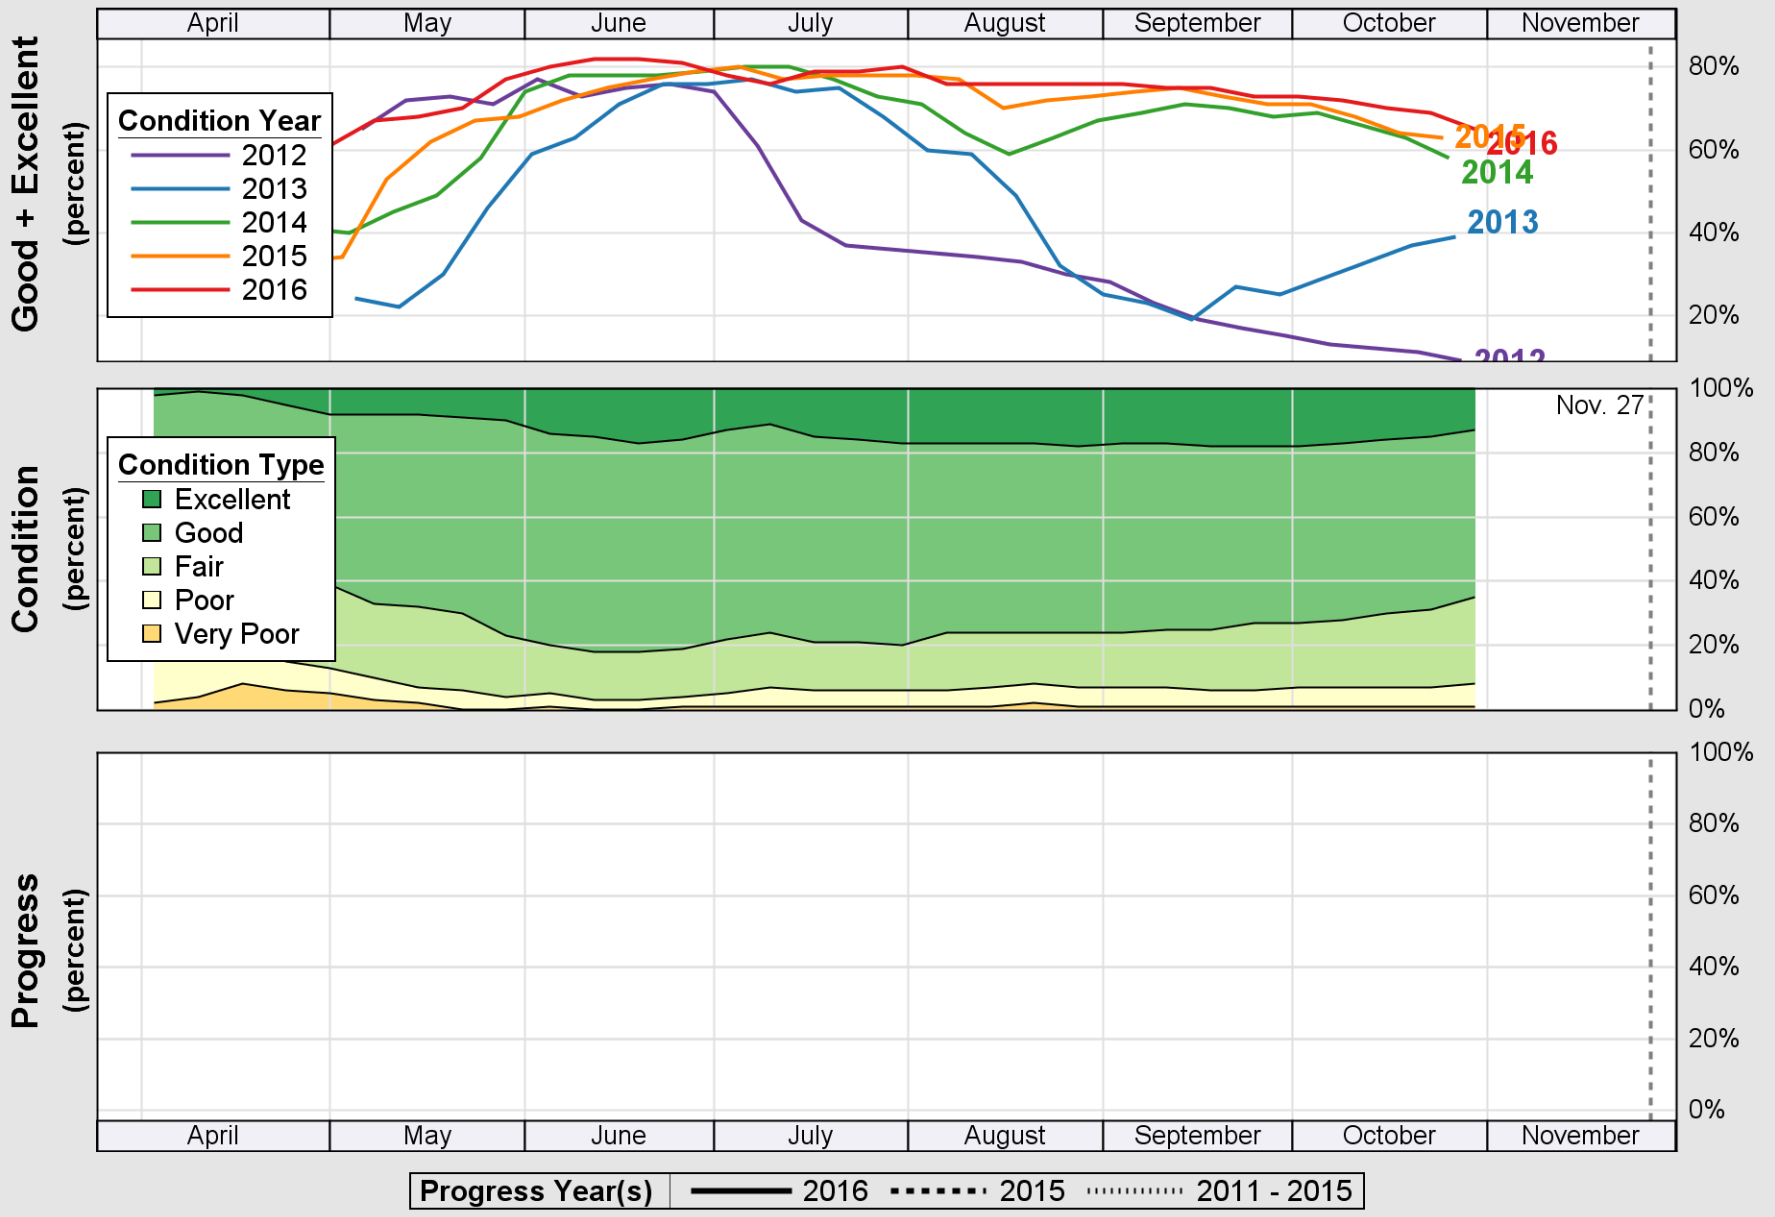

USDA

Crop Progress and Condition: Pasture and Range in Minnesota , 2016

NASS

Source: National Agricultural Statistics Service (NASS), Crop Progress Report