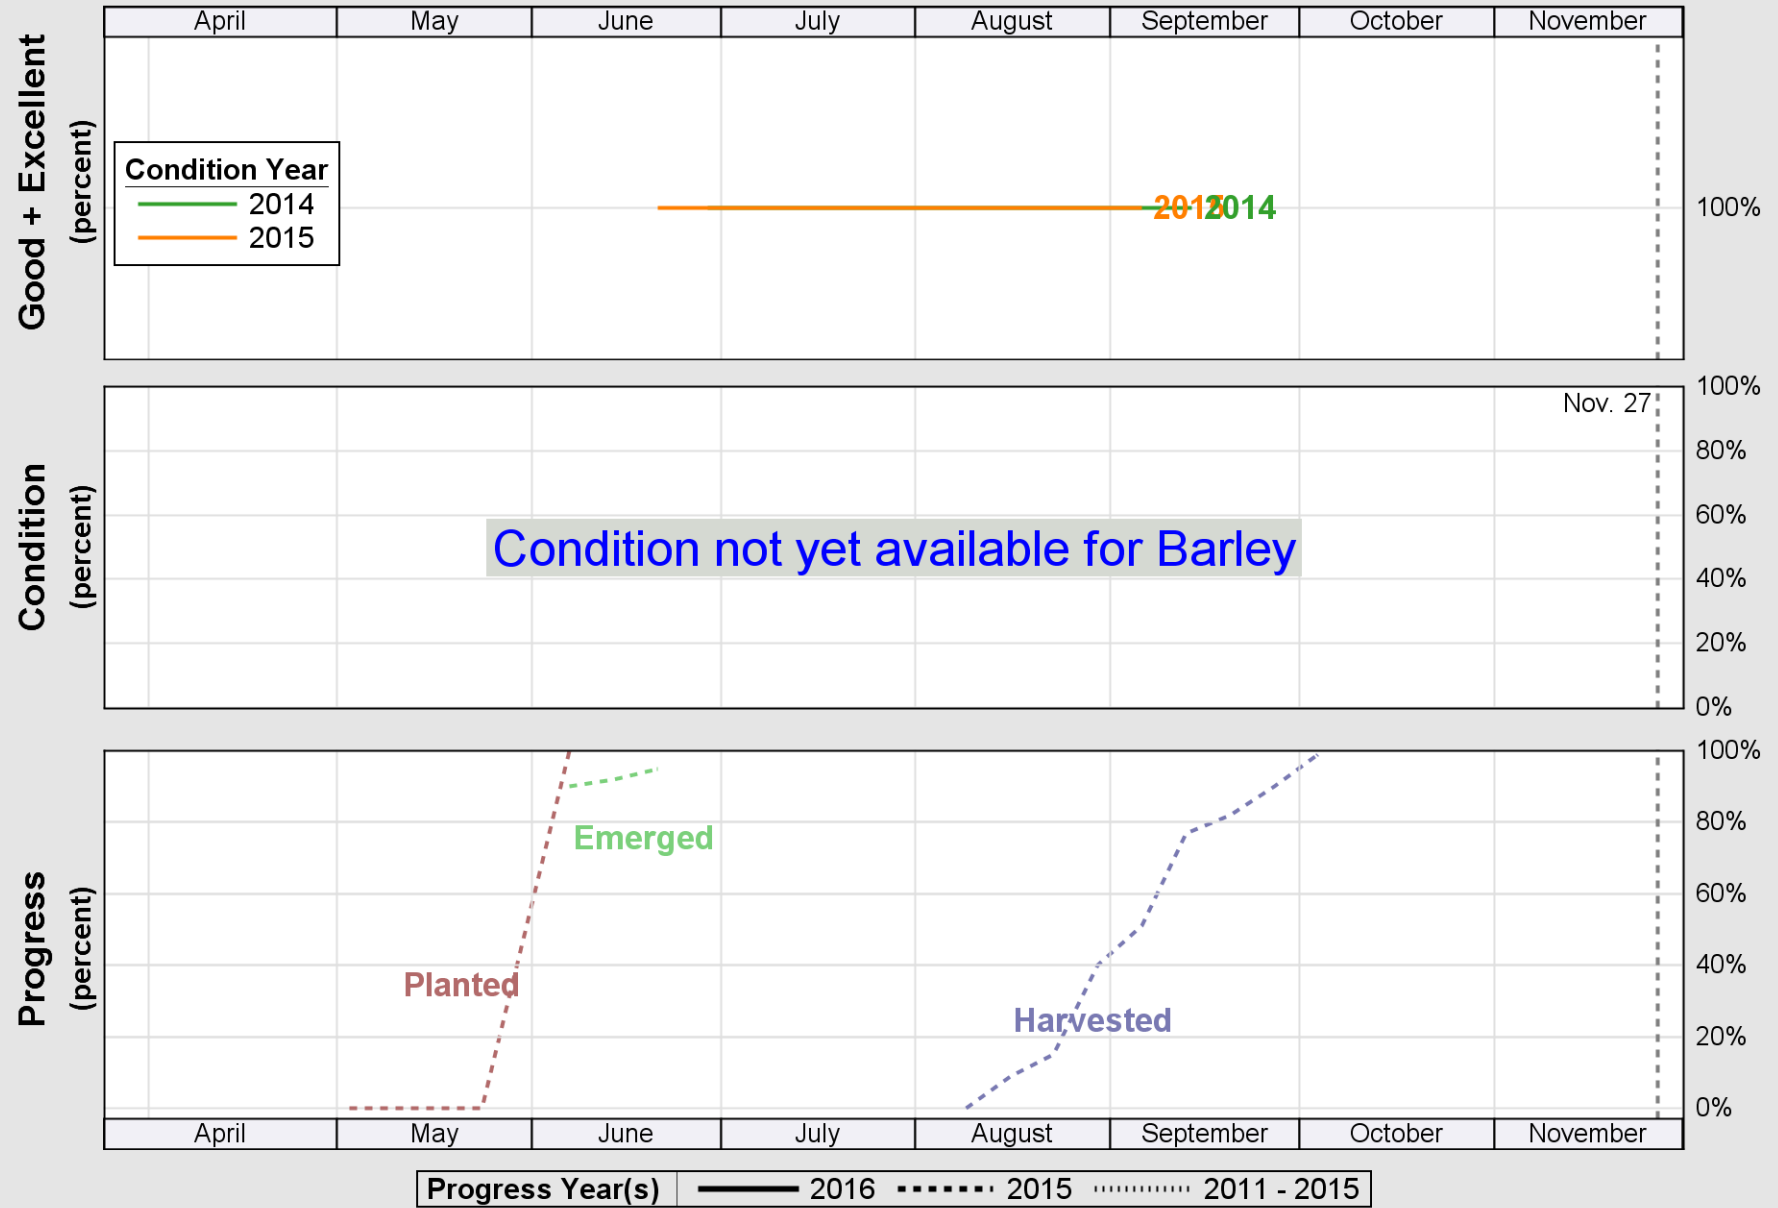

USDA

Crop Progress and Condition: Barley in Maine , 2016

NASS

Source: National Agricultural Statistics Service (NASS), Crop Progress Report

USDA

Crop Progress and Condition: Corn in Maine , 2016

NASS

Source: National Agricultural Statistics Service (NASS), Crop Progress Report