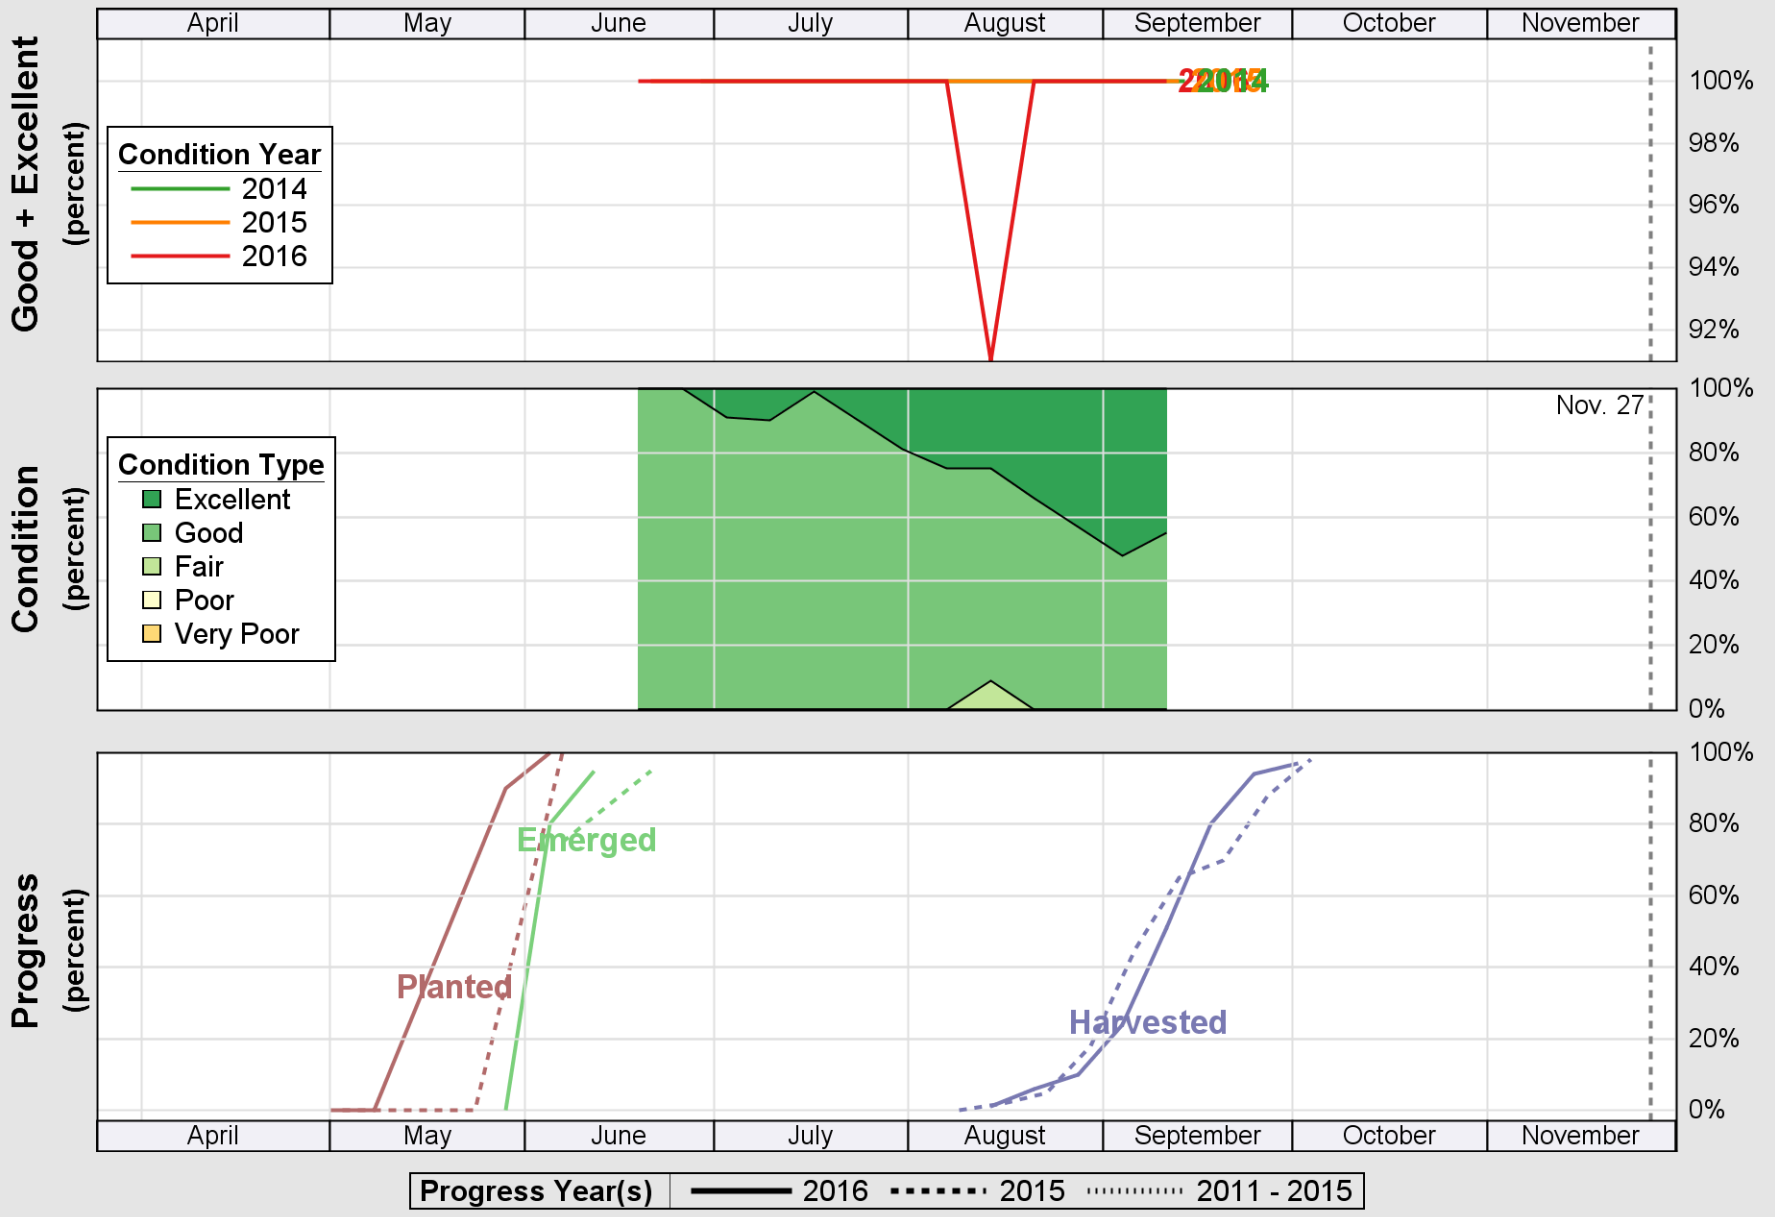

USDA

Crop Progress and Condition: Barley in Maine , 2016

NASS

Source: National Agricultural Statistics Service (NASS), Crop Progress Report

USDA

Crop Progress and Condition: Corn in Maine , 2016

NASS

Source: National Agricultural Statistics Service (NASS), Crop Progress Report

USDA

Crop Progress and Condition: Oats in Maine , 2016

NASS

Source: National Agricultural Statistics Service (NASS), Crop Progress Report

USDA

Crop Progress and Condition: Pasture and Range in Maine , 2016