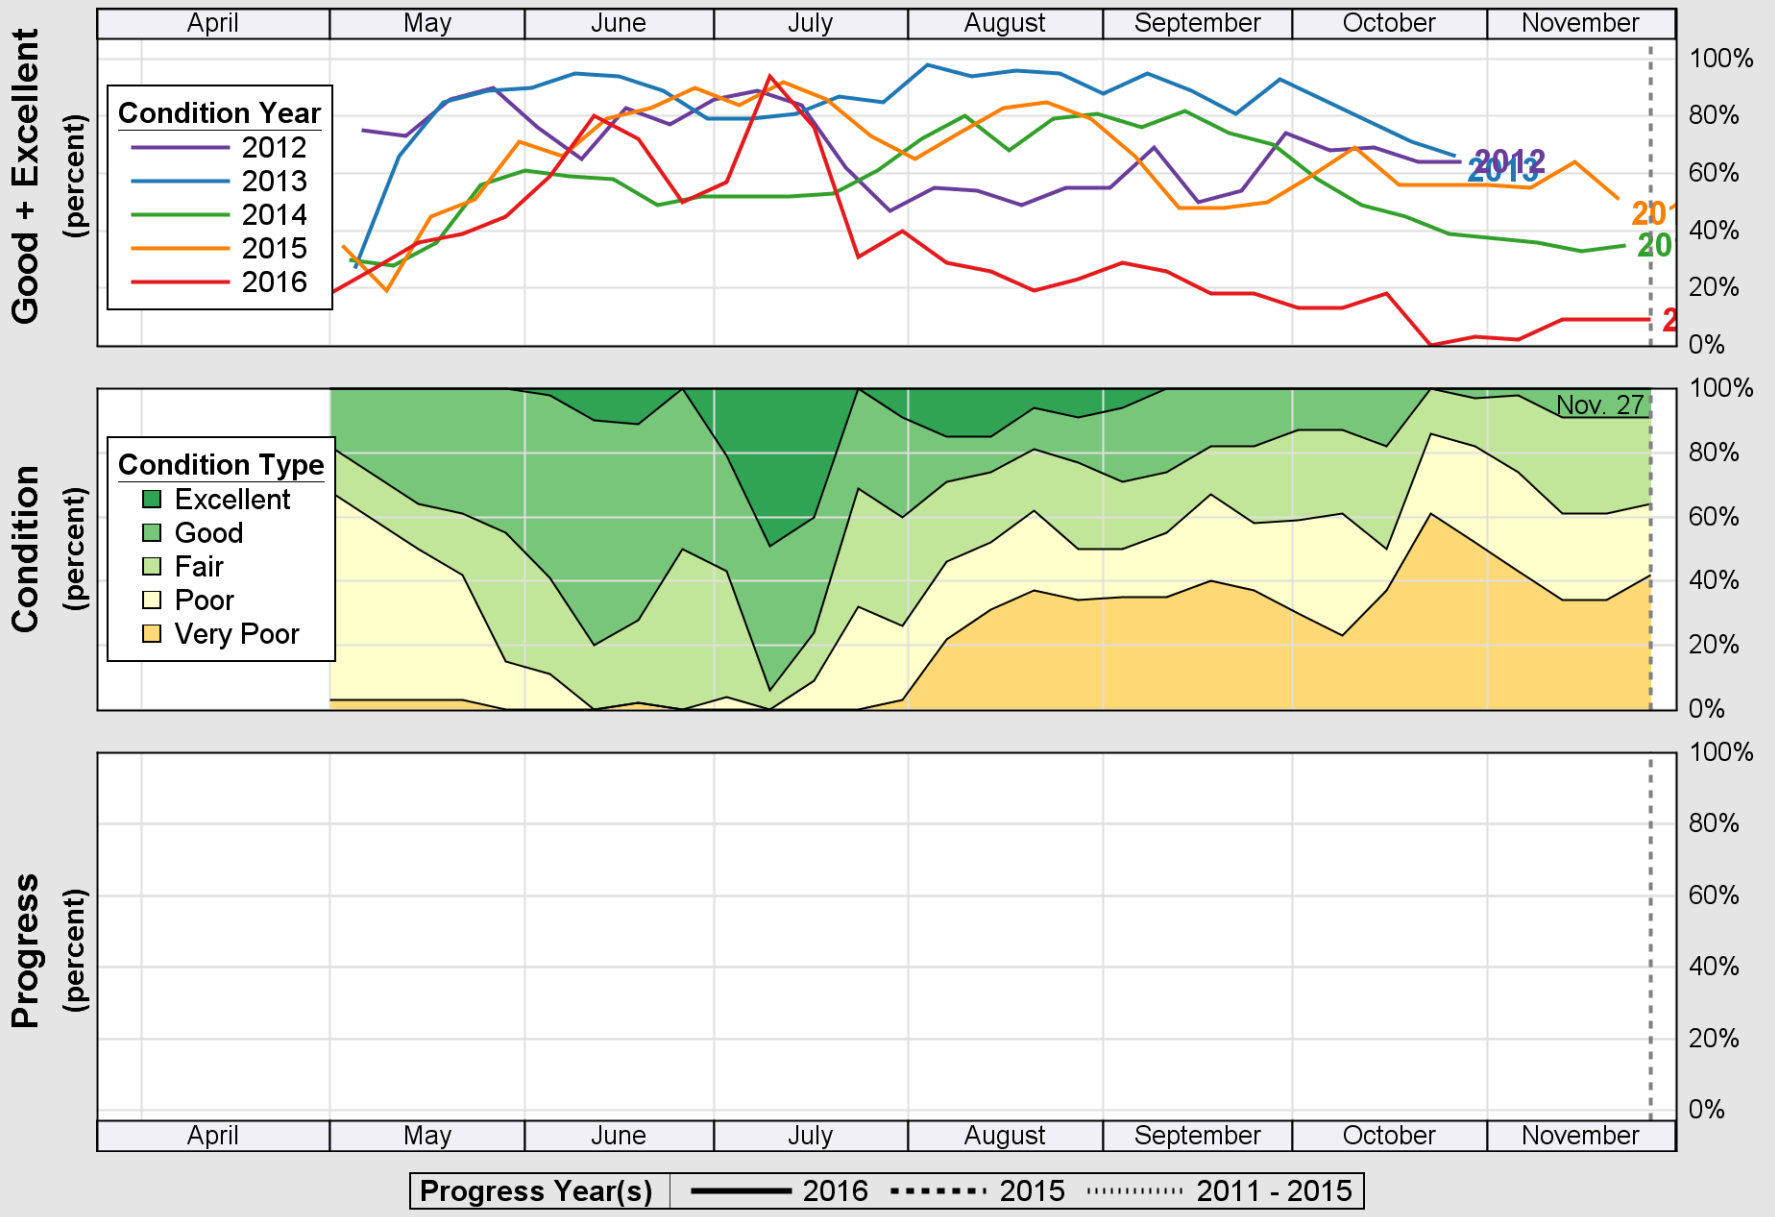

USDA

Crop Progress and Condition: Oats in Maine , 2016

NASS

Source: National Agricultural Statistics Service (NASS), Crop Progress Report

USDA

Crop Progress and Condition: Pasture and Range in Maine , 2016

NASS

Source: National Agricultural Statistics Service (NASS), Crop Progress Report