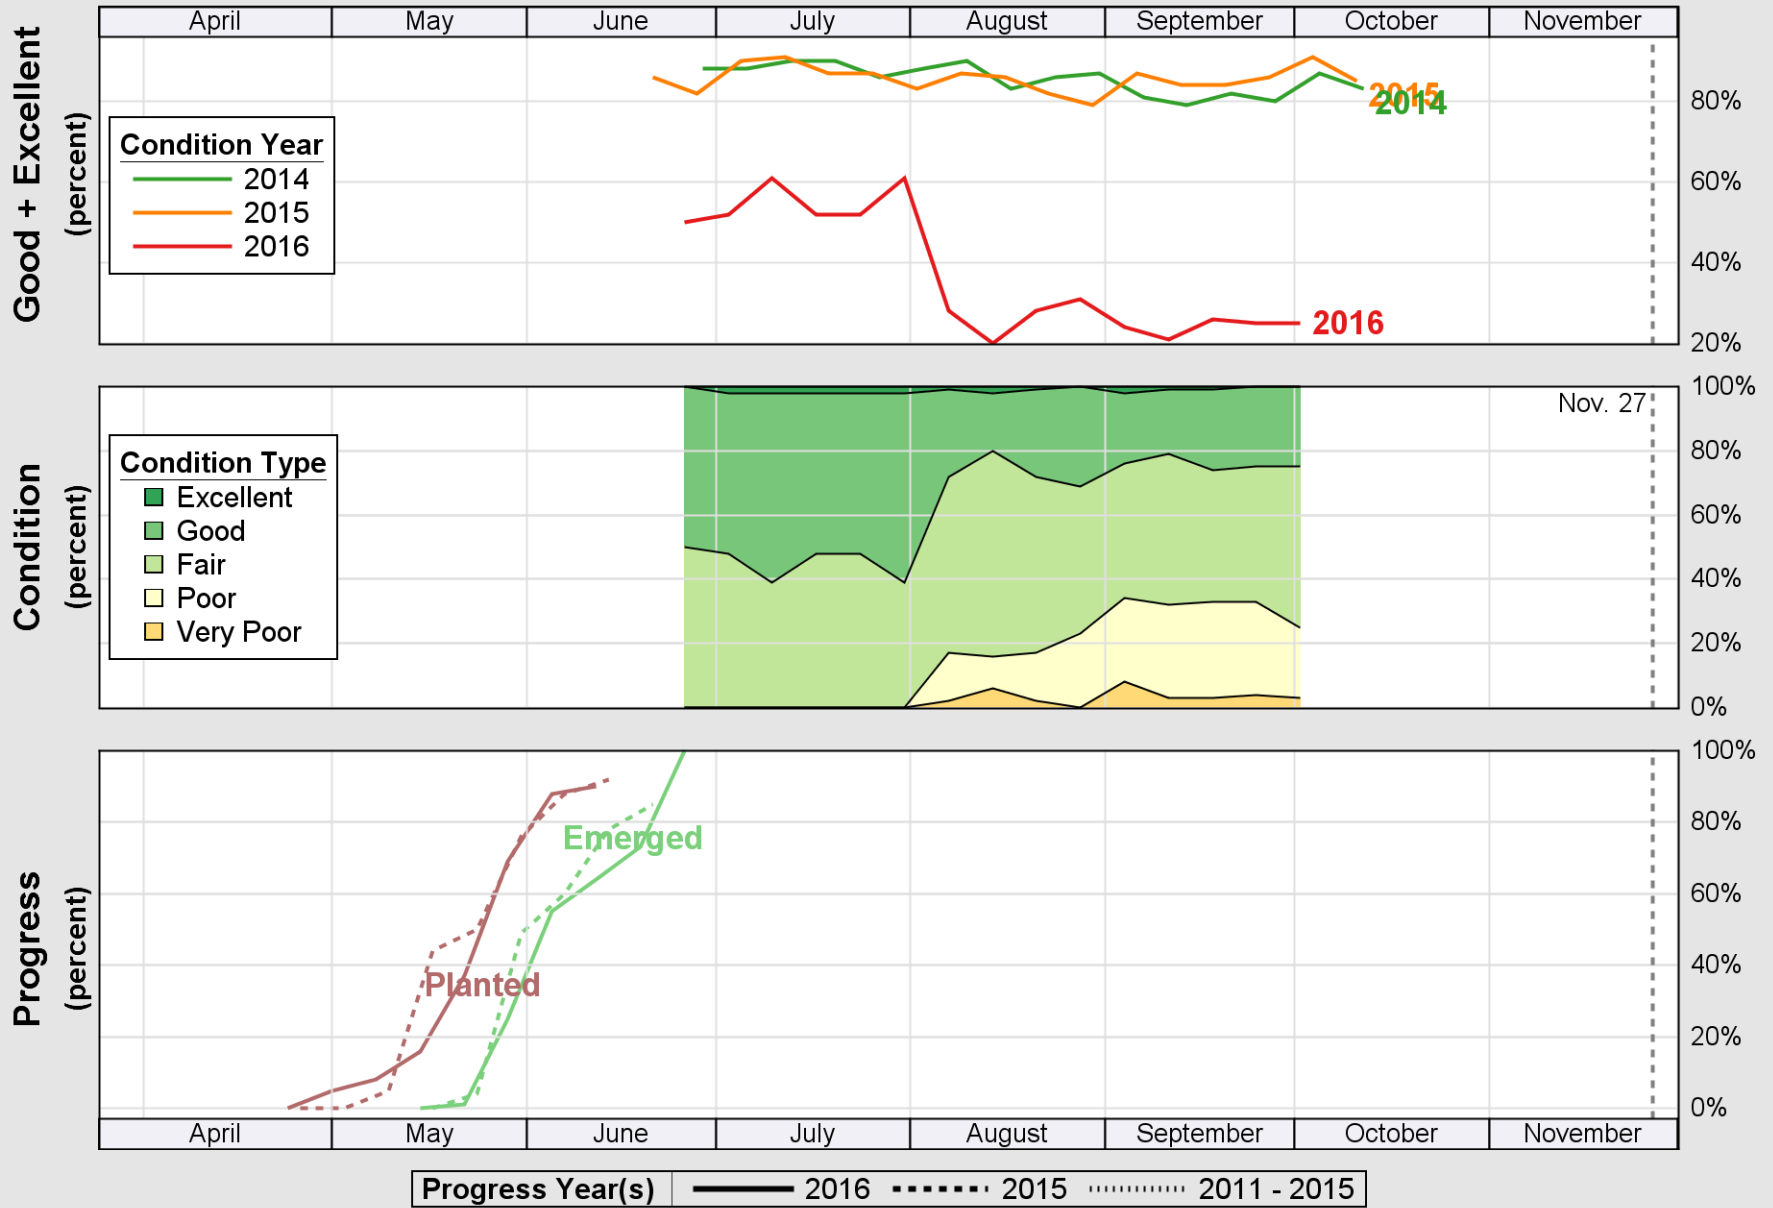

USDA

Crop Progress and Condition: Barley in Maine , 2016

NASS

Source: National Agricultural Statistics Service (NASS), Crop Progress Report

USDA

Crop Progress and Condition: Corn in Maine , 2016

NASS

Source: National Agricultural Statistics Service (NASS), Crop Progress Report

USDA

Crop Progress and Condition: Oats in Maine , 2016

NASS

Source: National Agricultural Statistics Service (NASS), Crop Progress Report

USDA

Crop Progress and Condition: Pasture and Range in Maine , 2016

NASS

Source: National Agricultural Statistics Service (NASS), Crop Progress Report