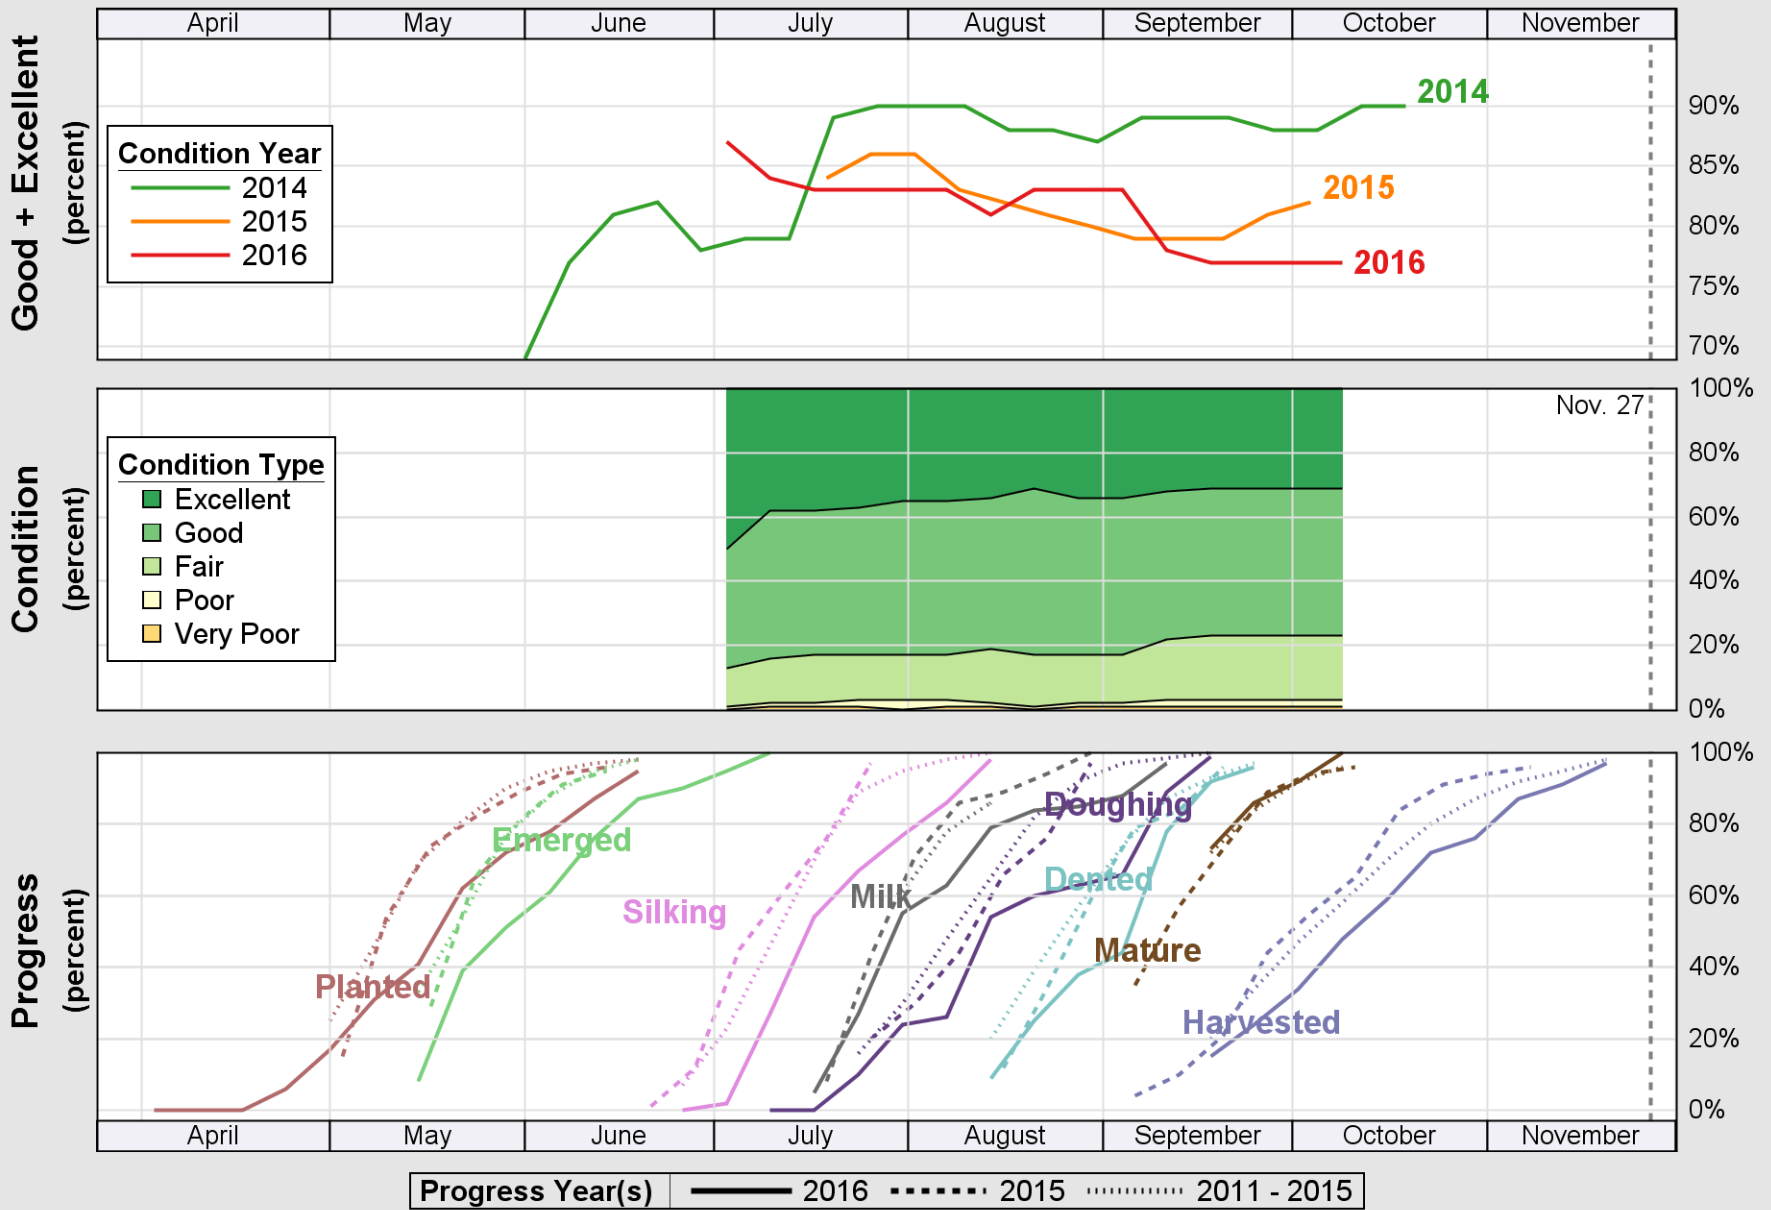

USDA

Crop Progress and Condition: Corn in Maryland , 2016

NASS

Source: National Agricultural Statistics Service (NASS), Crop Progress Report

USDA

Crop Progress and Condition: Pasture and Range in Maryland, 2016

NASS

Source: National Agricultural Statistics Service (NASS), Crop Progress Report

USDA

Crop Progress and Condition: Soybeans in Maryland , 2016

NASS

Source: National Agricultural Statistics Service (NASS), Crop Progress Report

USDA

Crop Progress and Condition: Winter Wheat in Maryland , 2016

NASS

Source: National Agricultural Statistics Service (NASS), Crop Progress Report