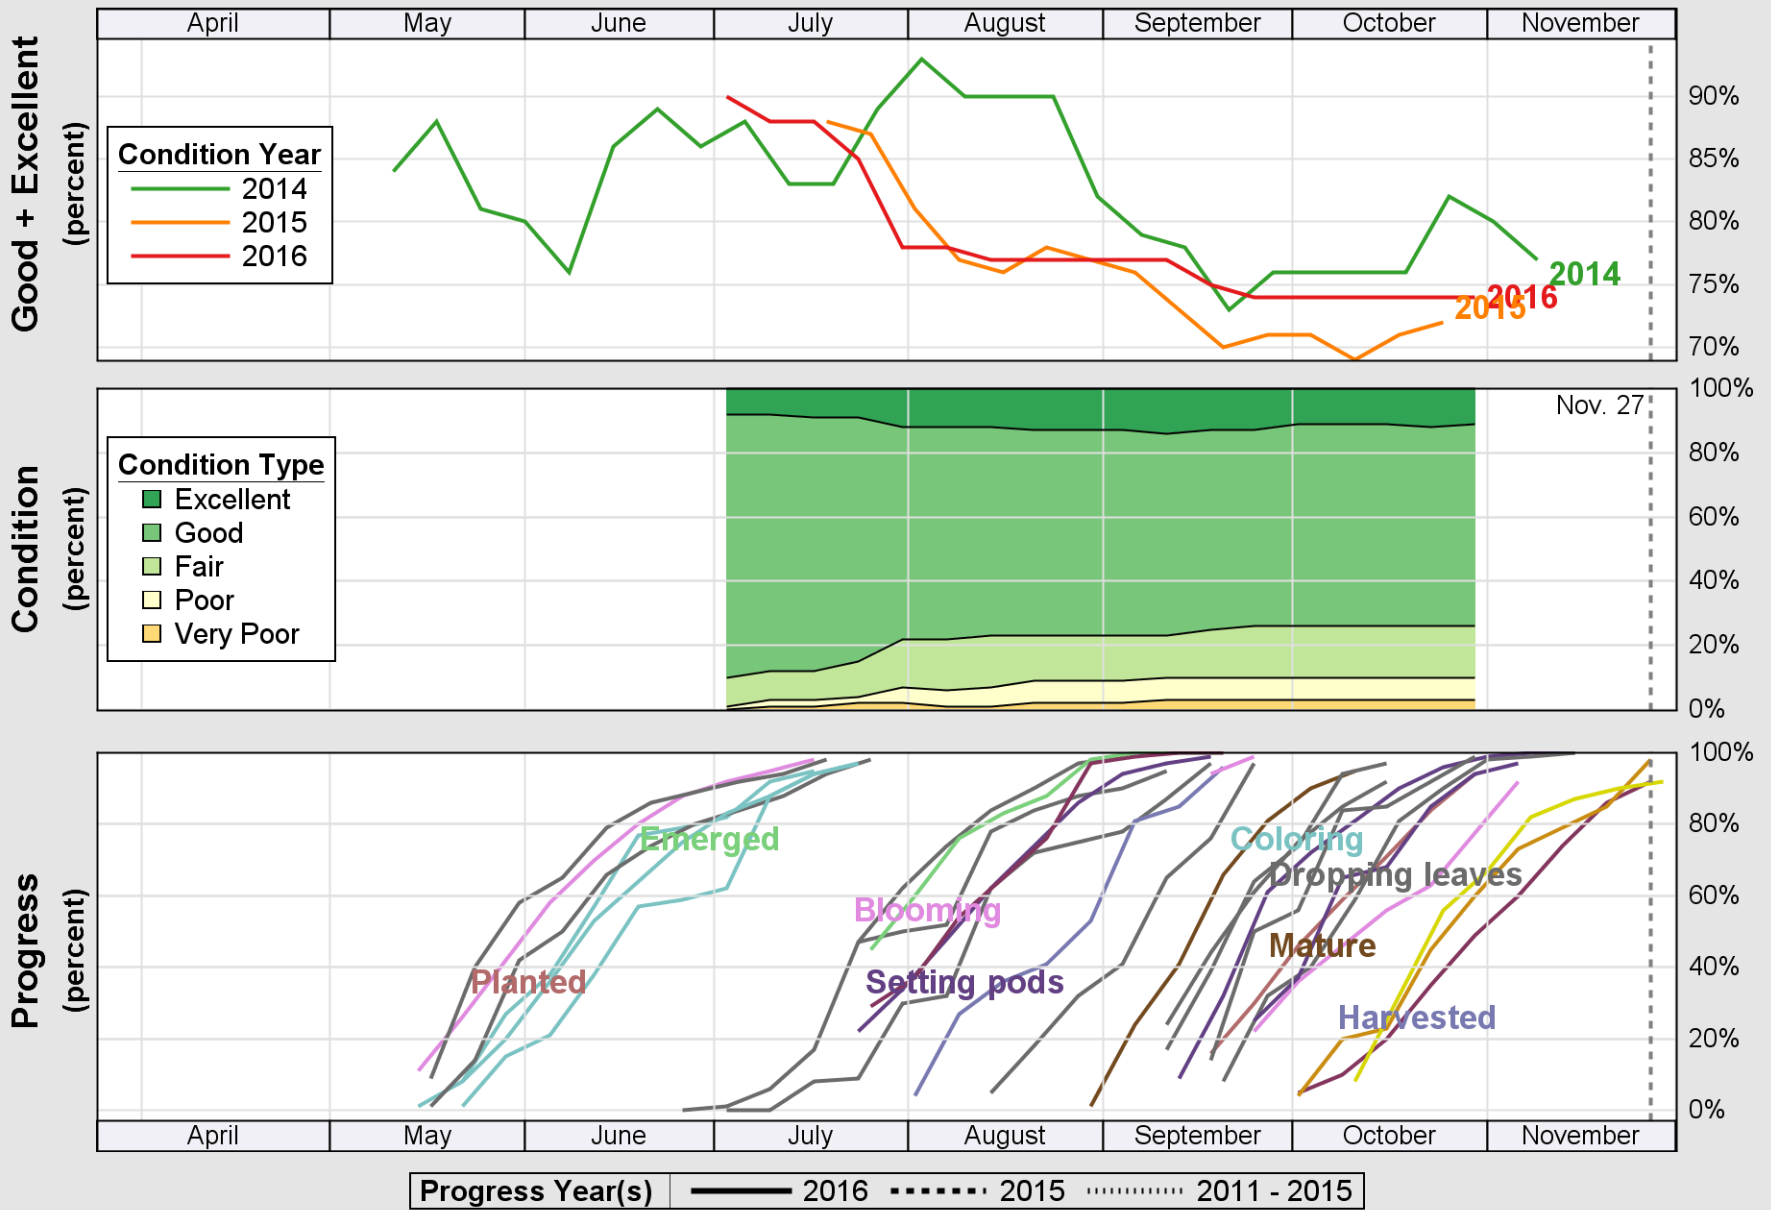

NASS

Source: National Agricultural Statistics Service (NASS), Crop Progress Report

USDA

Crop Progress and Condition: Soybeans in Maryland , 2016

NASS

Source: National Agricultural Statistics Service (NASS), Crop Progress Report

USDA

Crop Progress and Condition: Winter Wheat in Maryland , 2016

NASS

Source: National Agricultural Statistics Service (NASS), Crop Progress Report