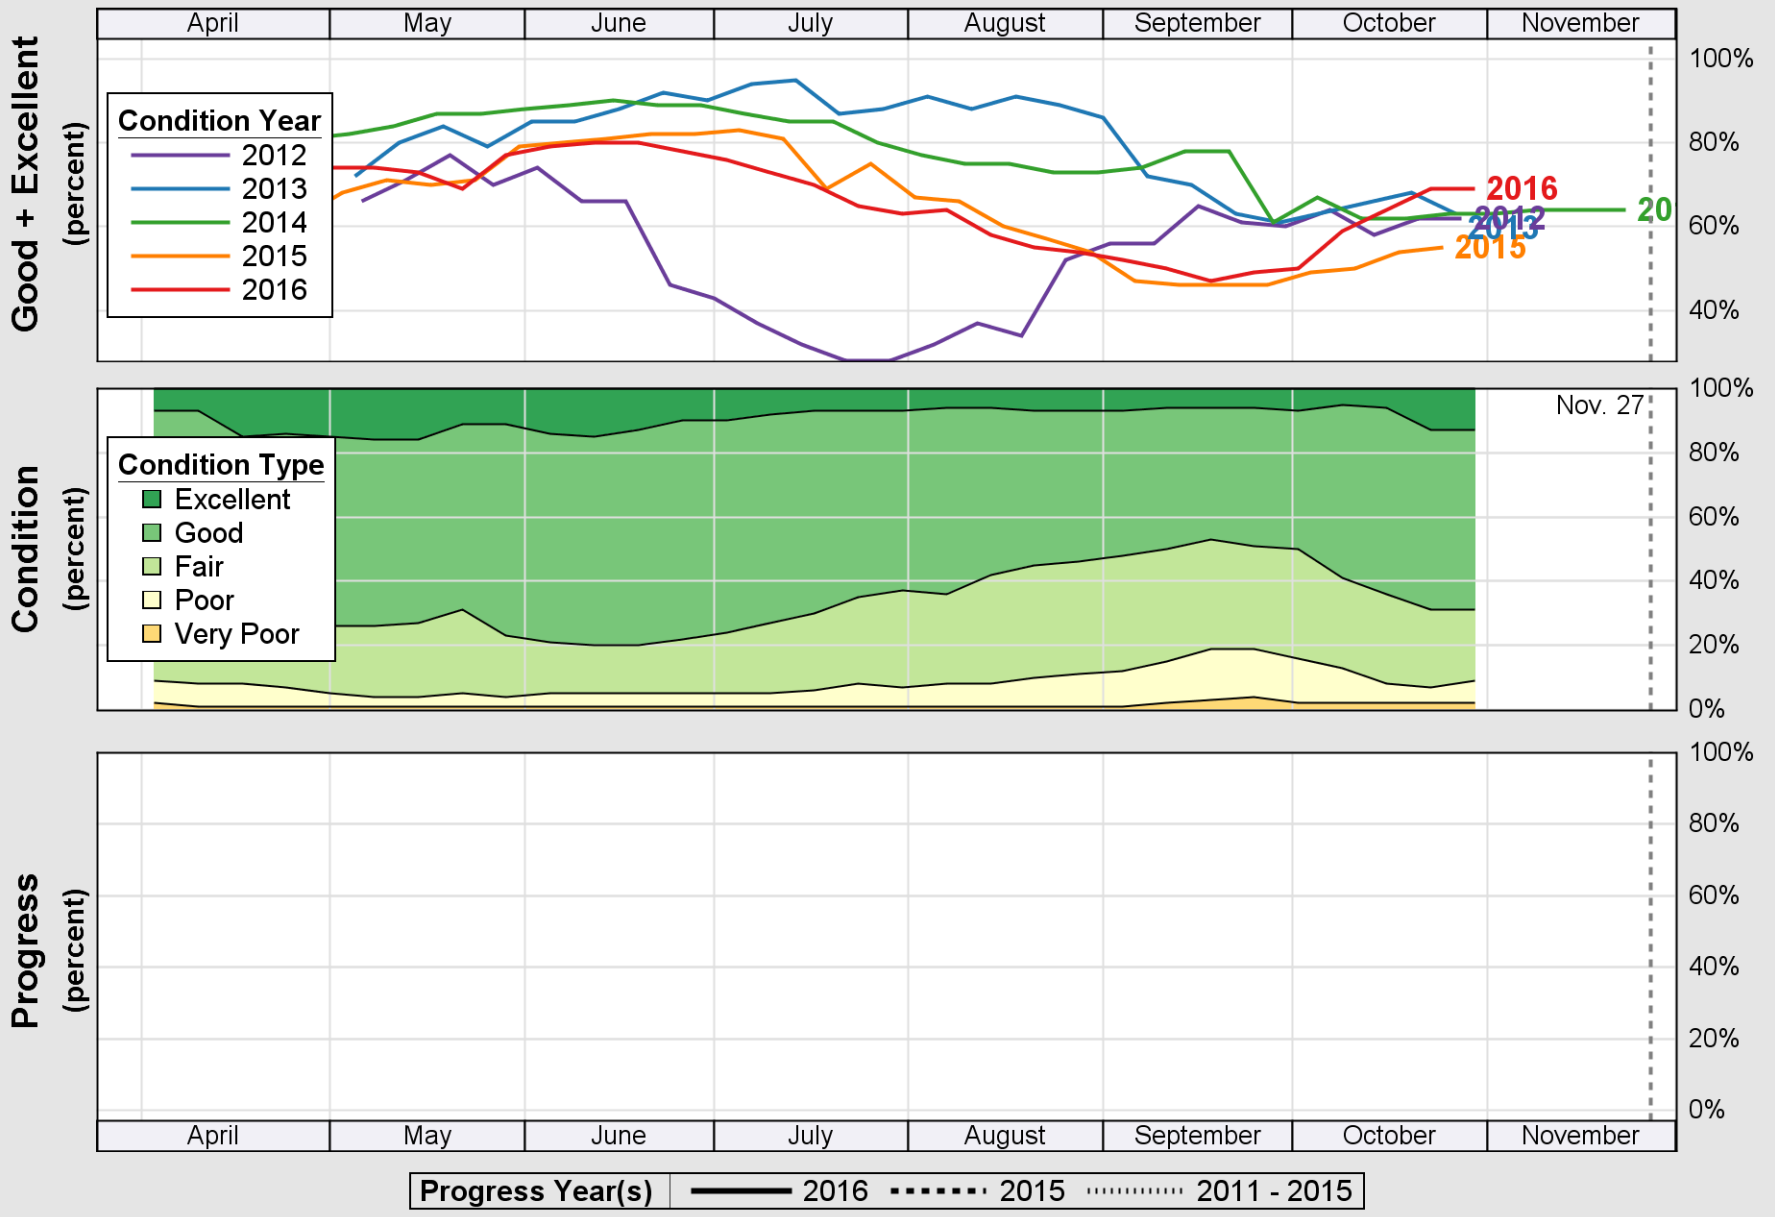

USDA

Crop Progress and Condition: Corn in Maryland , 2016

NASS

Source: National Agricultural Statistics Service (NASS), Crop Progress Report

USDA

Crop Progress and Condition: Pasture and Range in Maryland, 2016

NASS

Source: National Agricultural Statistics Service (NASS), Crop Progress Report

USDA

Crop Progress and Condition: Soybeans in Maryland , 2016

NASS

Source: National Agricultural Statistics Service (NASS), Crop Progress Report

USDA

Crop Progress and Condition: Winter Wheat in Maryland , 2016

NASS

Source: National Agricultural Statistics Service (NASS), Crop Progress Report