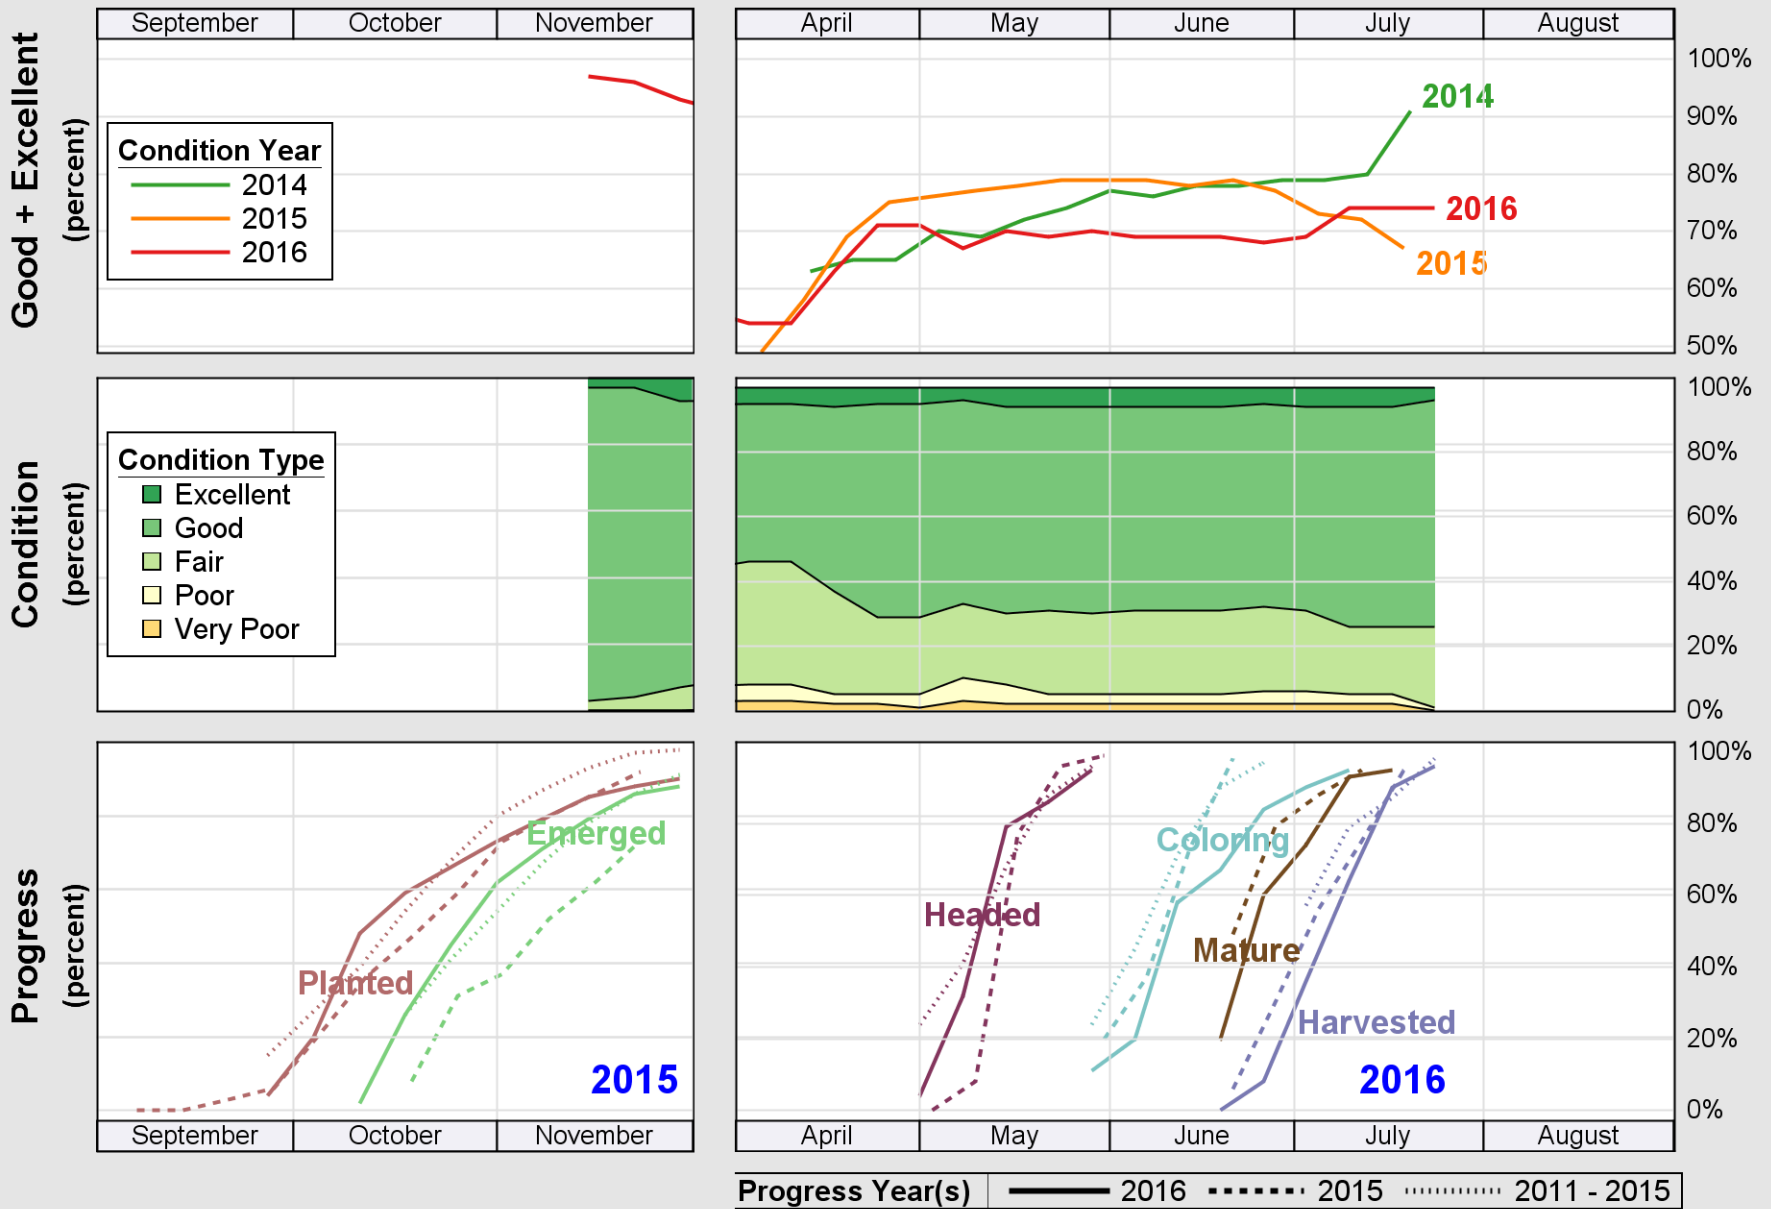

NASS

Source: National Agricultural Statistics Service (NASS), Crop Progress Report

USDA

Crop Progress and Condition: Soybeans in Maryland , 2016

NASS

Source: National Agricultural Statistics Service (NASS), Crop Progress Report

USDA

Crop Progress and Condition: Winter Wheat in Maryland , 2016

NASS

Source: National Agricultural Statistics Service (NASS), Crop Progress Report