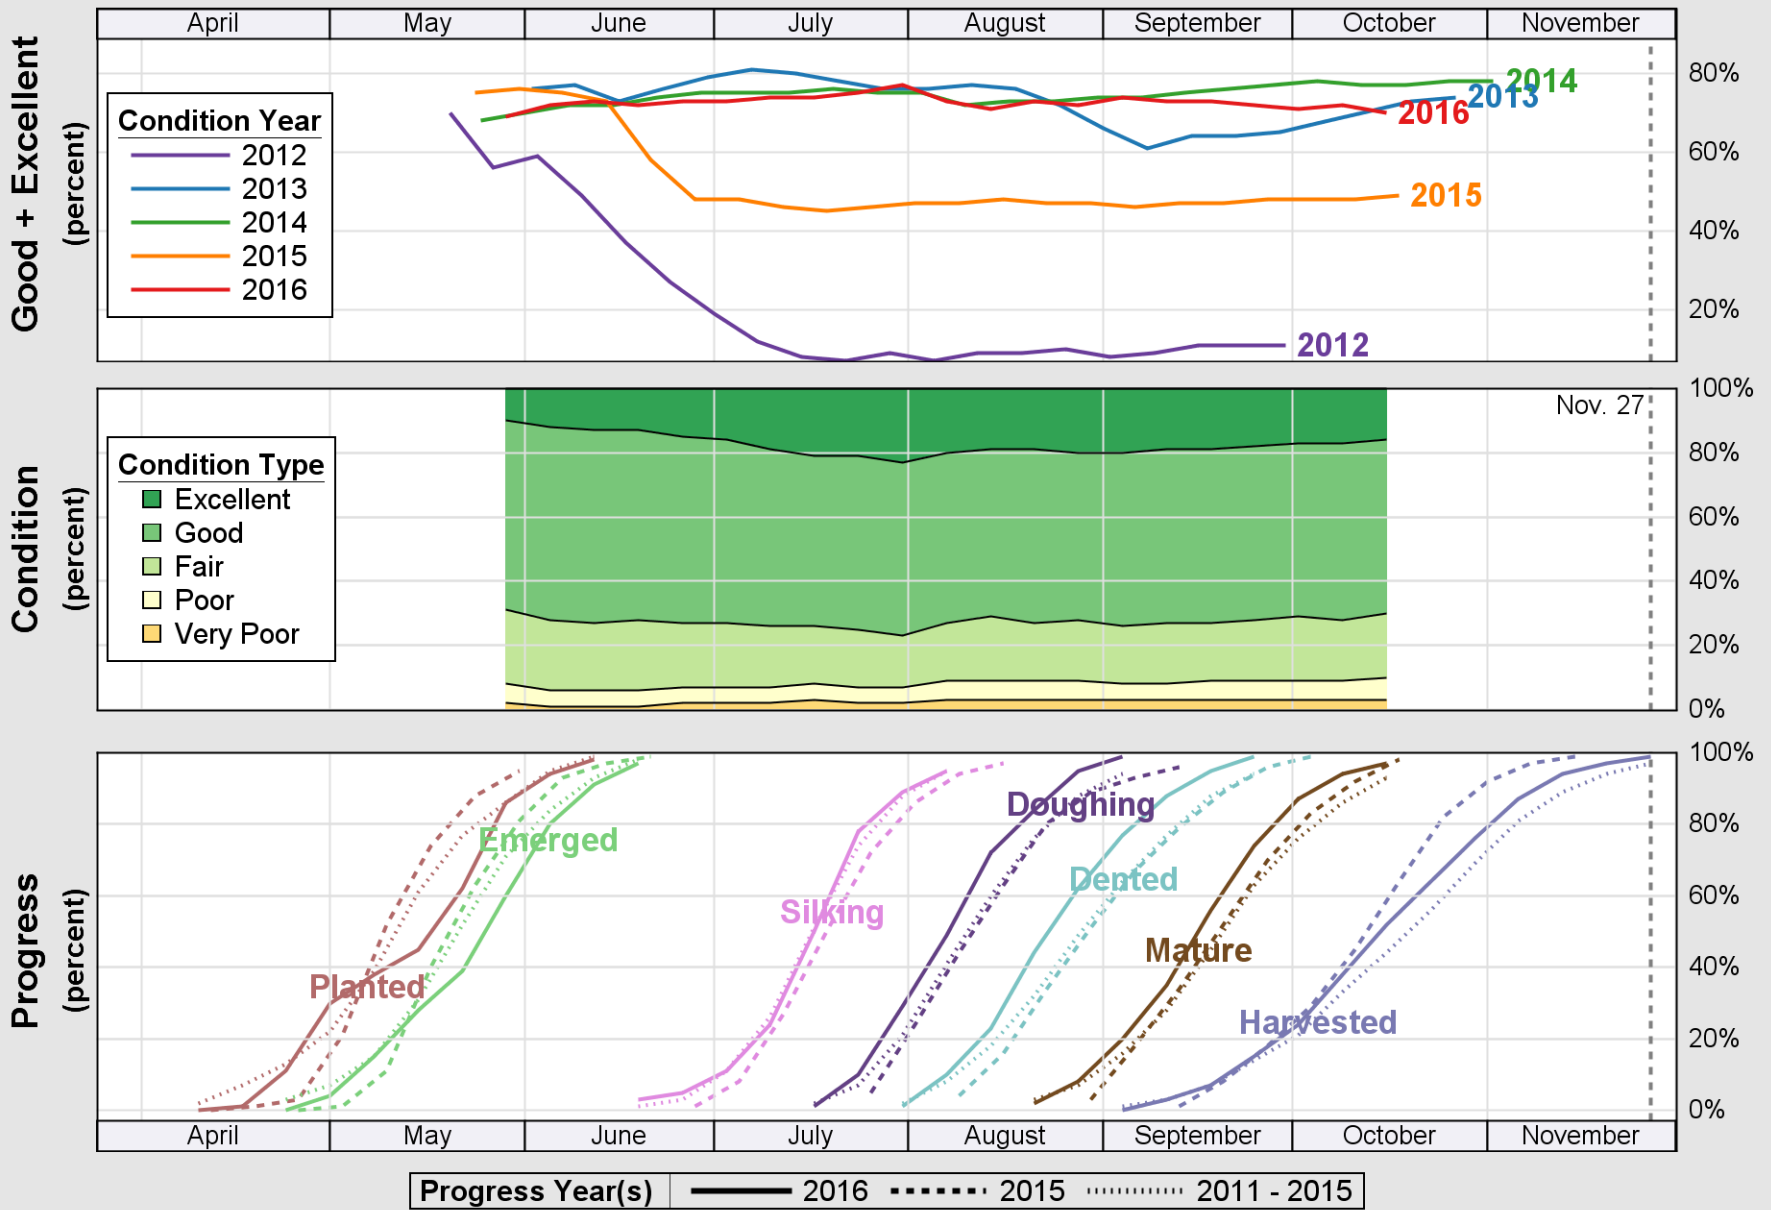

USDA

Crop Progress and Condition: Corn in Indiana , 2016

NASS

Source: National Agricultural Statistics Service (NASS), Crop Progress Report

USDA

Crop Progress and Condition: Pasture and Range in Indiana , 2016

NASS

Source: National Agricultural Statistics Service (NASS), Crop Progress Report

USDA

Crop Progress and Condition: Soybeans in Indiana , 2016

NASS

Source: National Agricultural Statistics Service (NASS), Crop Progress Report

USDA

Crop Progress and Condition: Winter Wheat in Indiana , 2016

NASS

Source: National Agricultural Statistics Service (NASS), Crop Progress Report