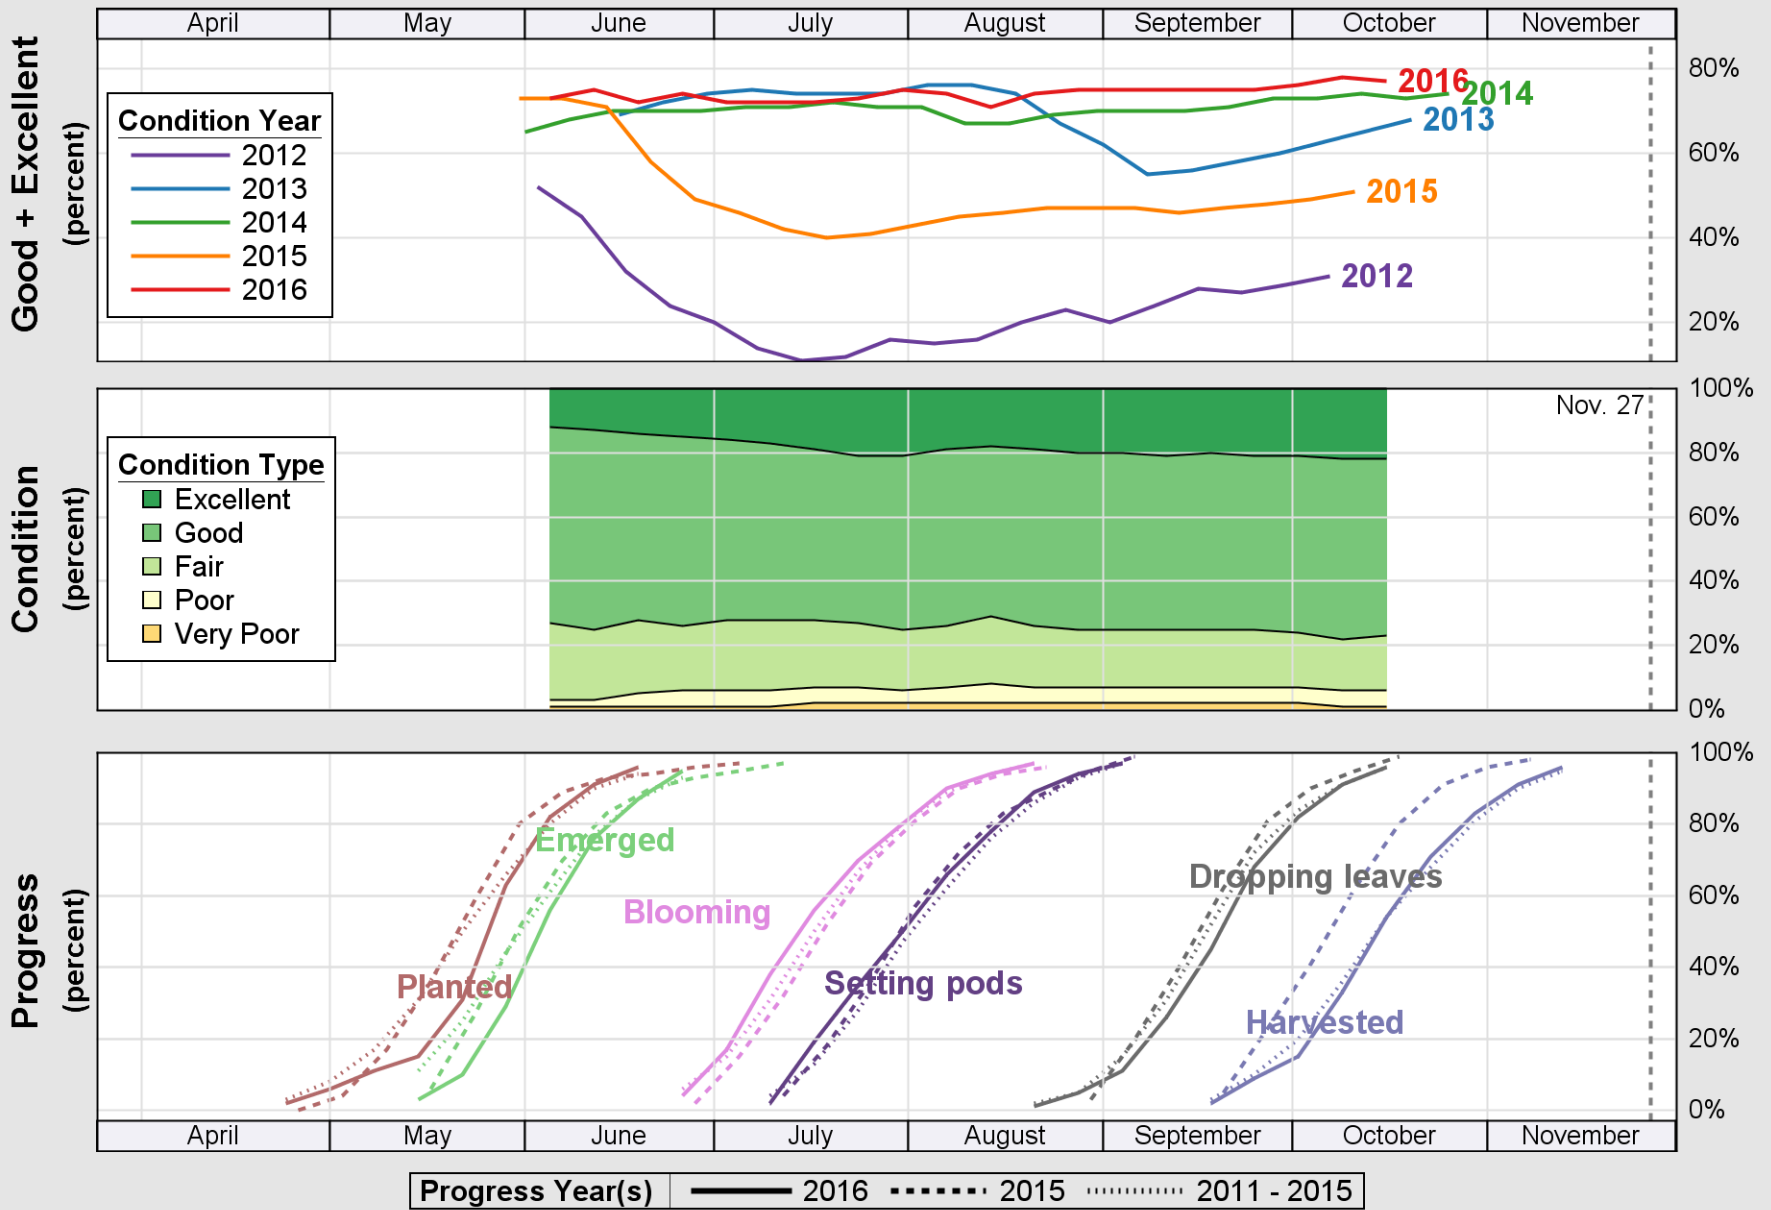

USDA

Crop Progress and Condition: Corn in Indiana , 2016

NASS

Source: National Agricultural Statistics Service (NASS), Crop Progress Report

USDA

Crop Progress and Condition: Pasture and Range in Indiana , 2016

NASS

Source: National Agricultural Statistics Service (NASS), Crop Progress Report

USDA

Crop Progress and Condition: Soybeans in Indiana , 2016

NASS

Source: National Agricultural Statistics Service (NASS), Crop Progress Report

USDA

Crop Progress and Condition: Winter Wheat in Indiana , 2016

NASS

Source: National Agricultural Statistics Service (NASS), Crop Progress Report