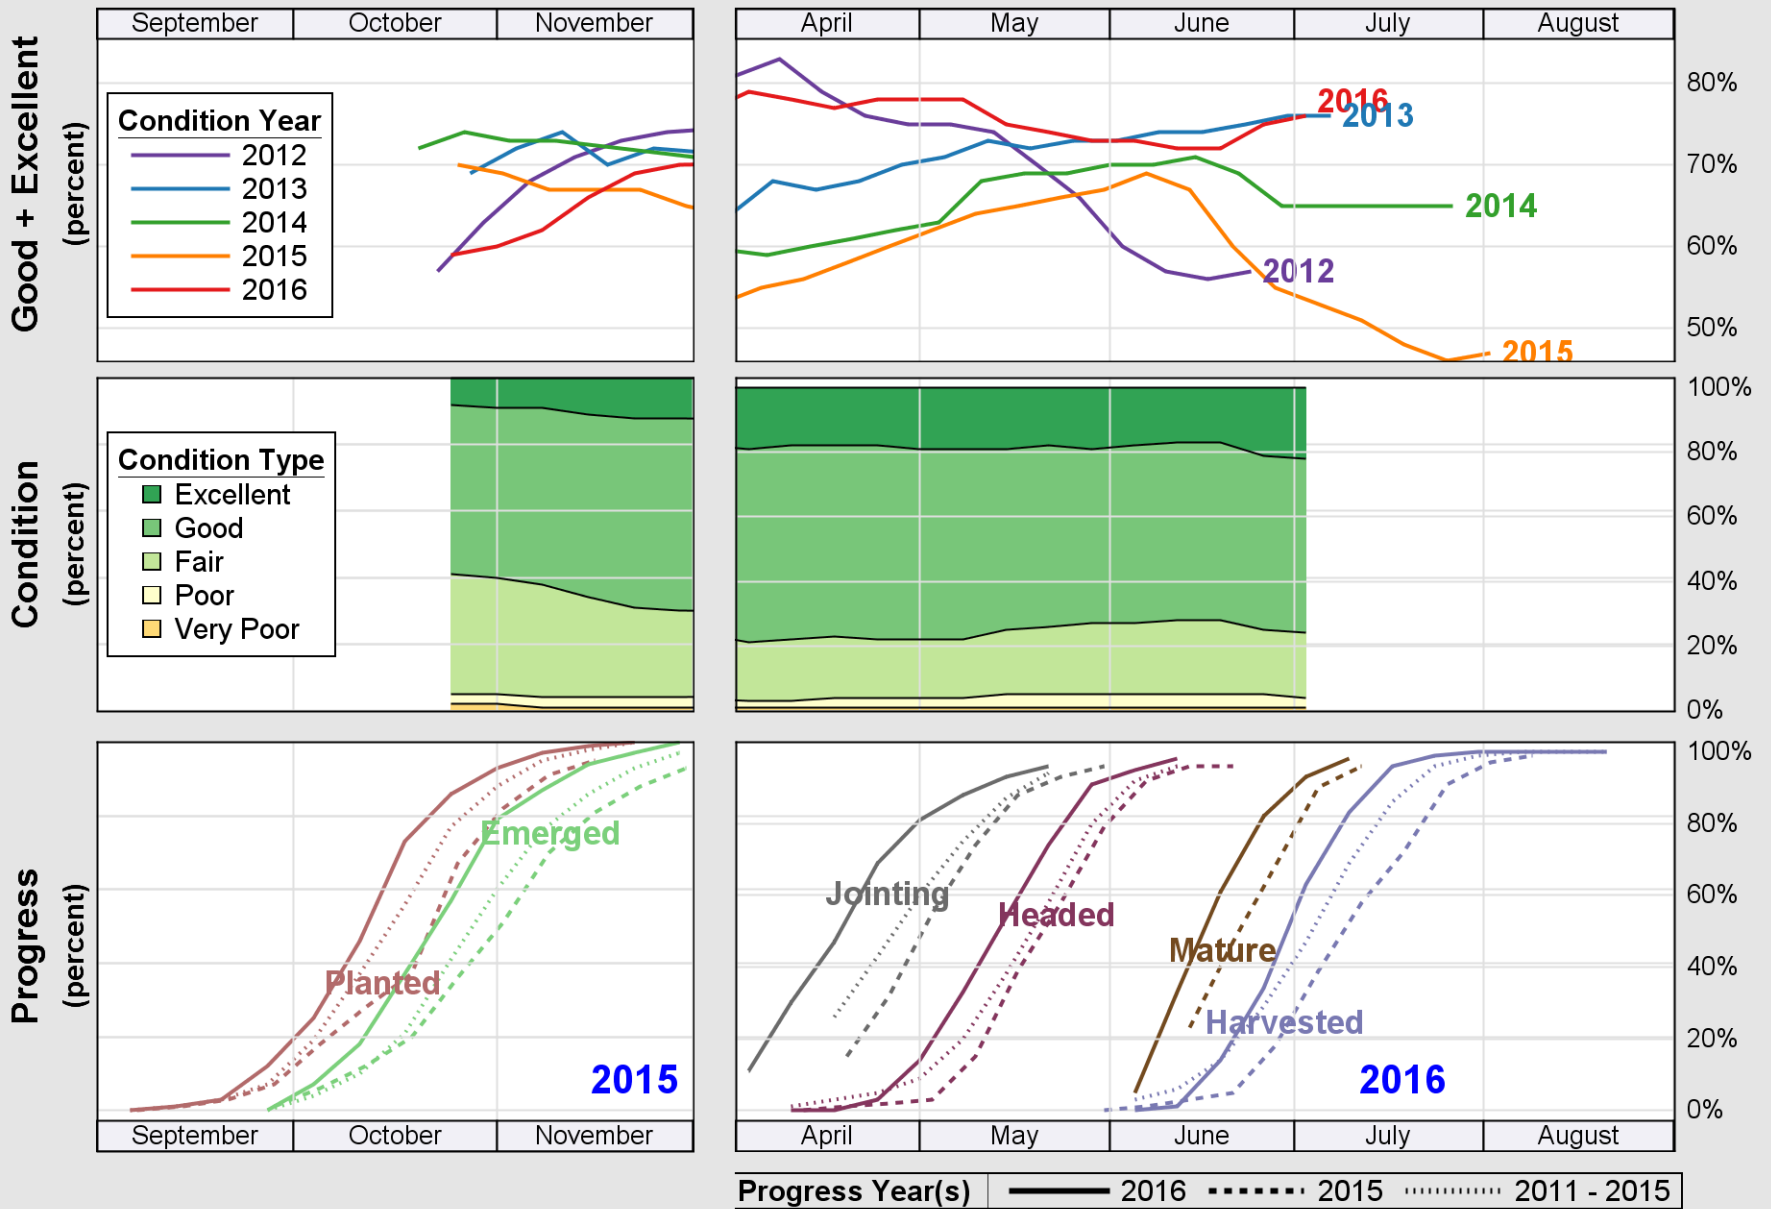

USDA

Crop Progress and Condition: Corn in Indiana , 2016

NASS

Source: National Agricultural Statistics Service (NASS), Crop Progress Report

USDA

Crop Progress and Condition: Pasture and Range in Indiana , 2016

NASS

Source: National Agricultural Statistics Service (NASS), Crop Progress Report

USDA

Crop Progress and Condition: Soybeans in Indiana , 2016

NASS

Source: National Agricultural Statistics Service (NASS), Crop Progress Report

USDA

Crop Progress and Condition: Winter Wheat in Indiana , 2016

NASS

Source: National Agricultural Statistics Service (NASS), Crop Progress Report