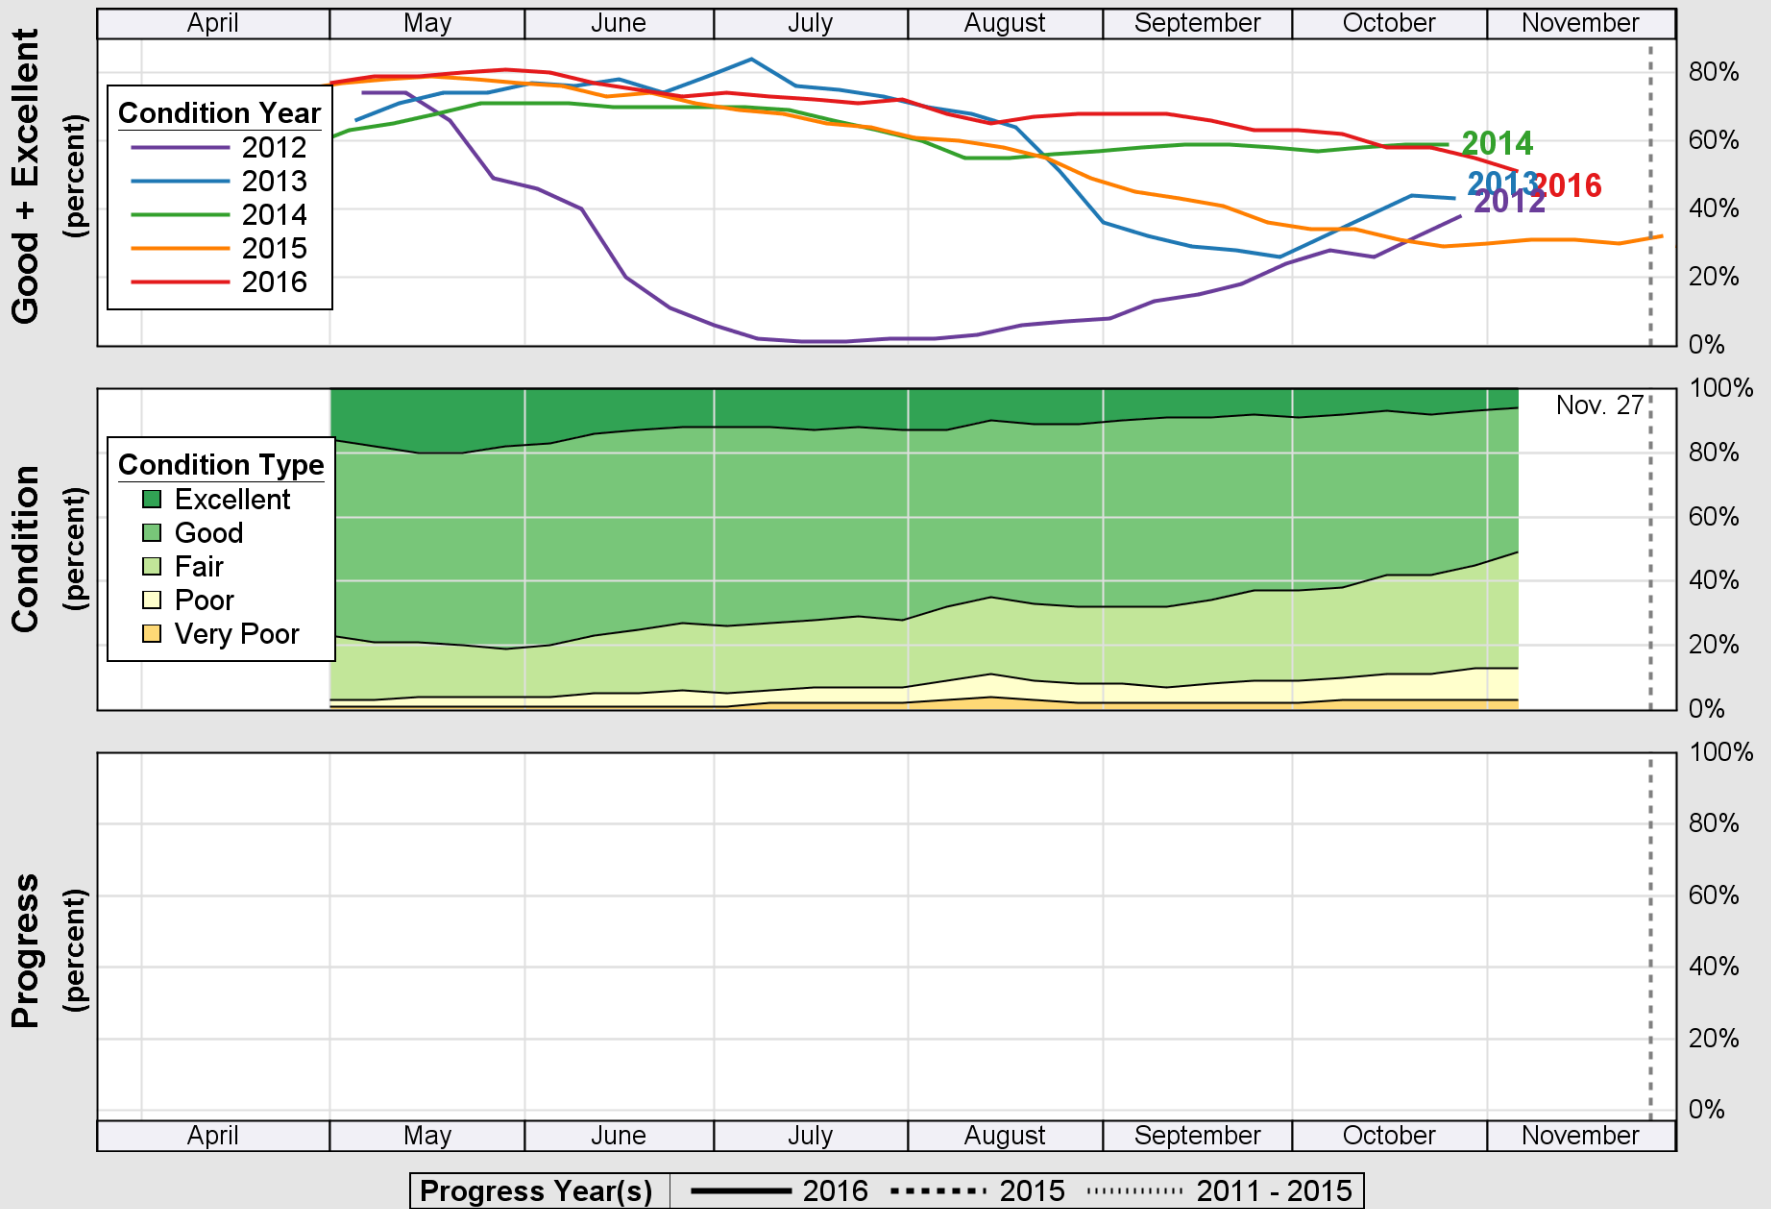

USDA

Crop Progress and Condition: Corn in Indiana , 2016

NASS

Source: National Agricultural Statistics Service (NASS), Crop Progress Report

USDA

Crop Progress and Condition: Pasture and Range in Indiana , 2016

NASS

Source: National Agricultural Statistics Service (NASS), Crop Progress Report

USDA

Crop Progress and Condition: Soybeans in Indiana , 2016

NASS

Source: National Agricultural Statistics Service (NASS), Crop Progress Report

USDA

Crop Progress and Condition: Winter Wheat in Indiana , 2016

NASS

Source: National Agricultural Statistics Service (NASS), Crop Progress Report