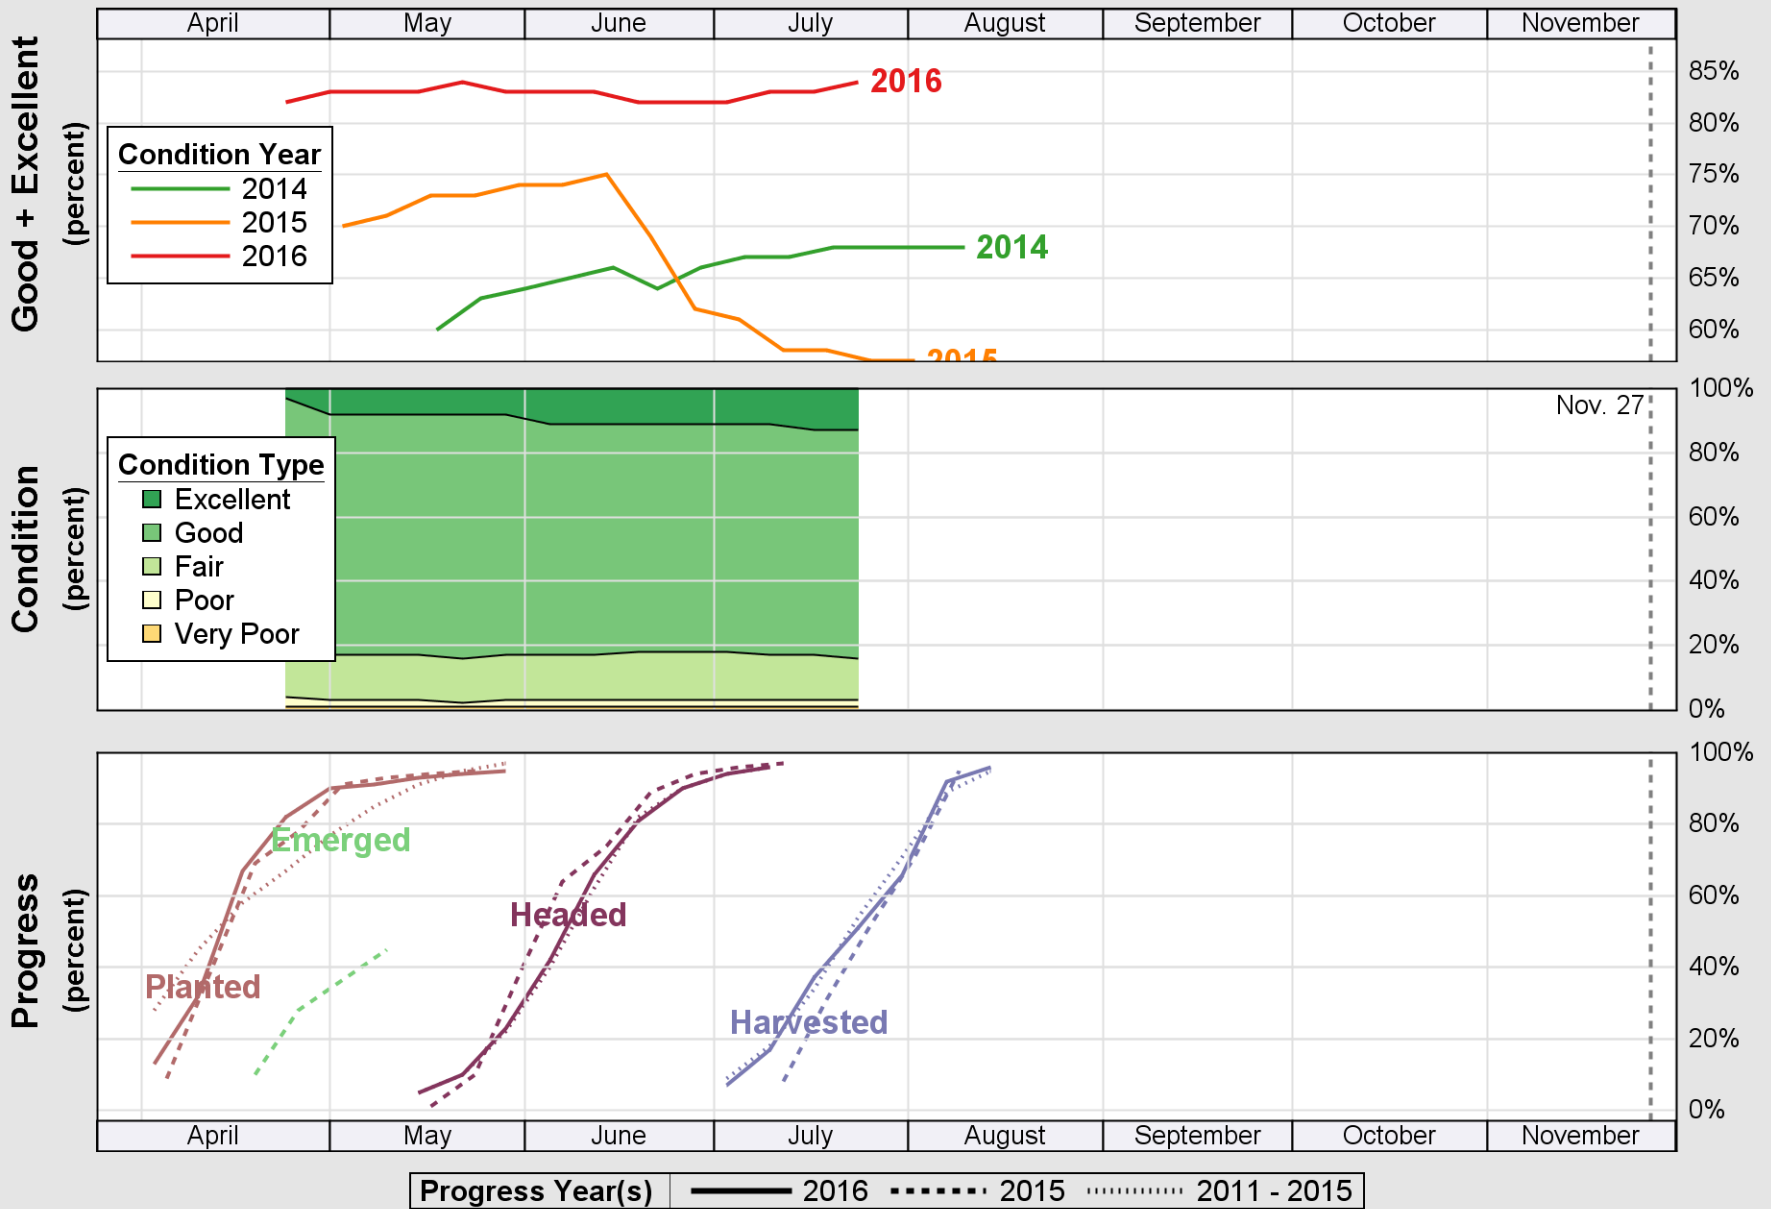

### Crop Progress and Condition: Corn in Illinois , 2016

NASS

Source: National Agricultural Statistics Service (NASS), Crop Progress Report

USDA

# Crop Progress and Condition: Oats in Illinois , 2016

NASS

Source: National Agricultural Statistics Service (NASS), Crop Progress Report

USDA