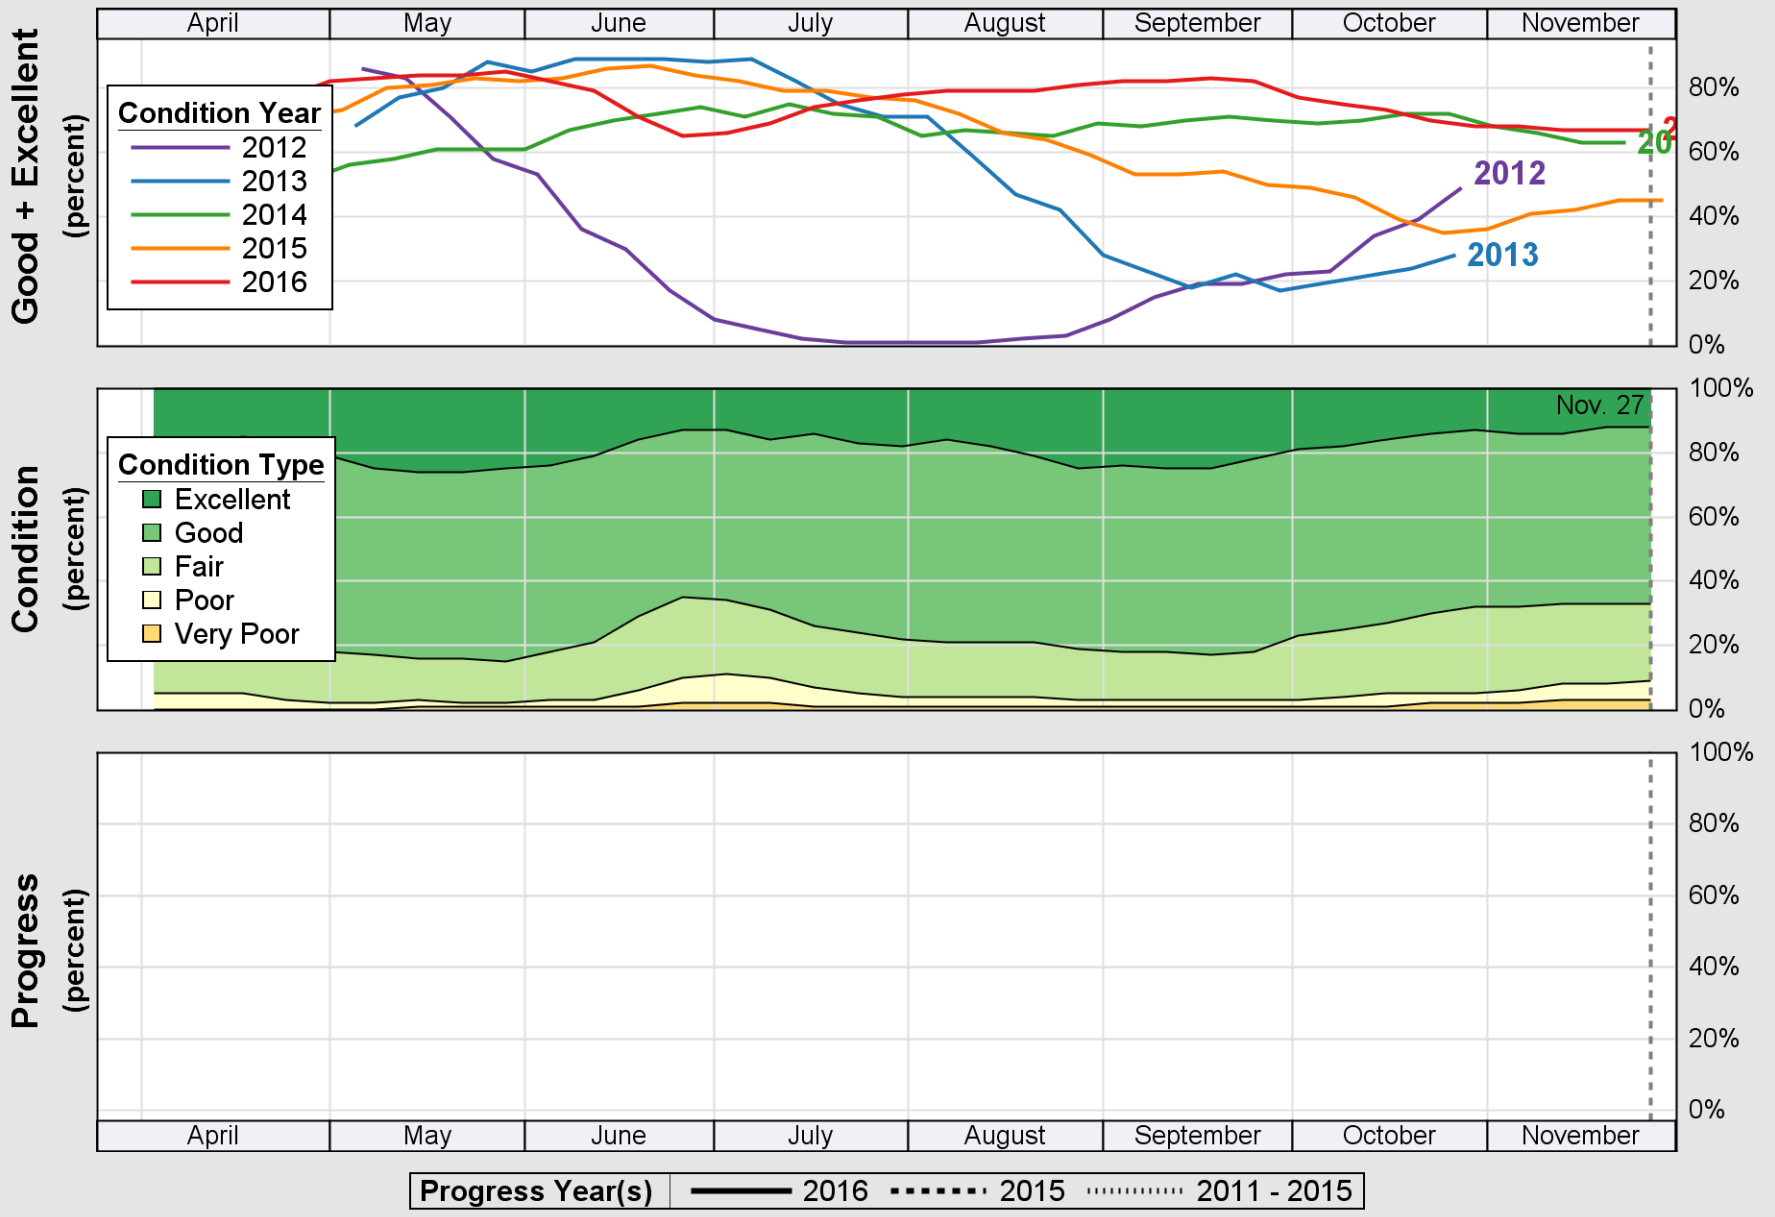

### Crop Progress and Condition: Corn in Illinois , 2016

NASS

Source: National Agricultural Statistics Service (NASS), Crop Progress Report

USDA

# Crop Progress and Condition: Oats in Illinois , 2016

NASS

Source: National Agricultural Statistics Service (NASS), Crop Progress Report

USDA

### Crop Progress and Condition: Pasture and Range in Illinois , 2016

NASS

Source: National Agricultural Statistics Service (NASS), Crop Progress Report

USDA