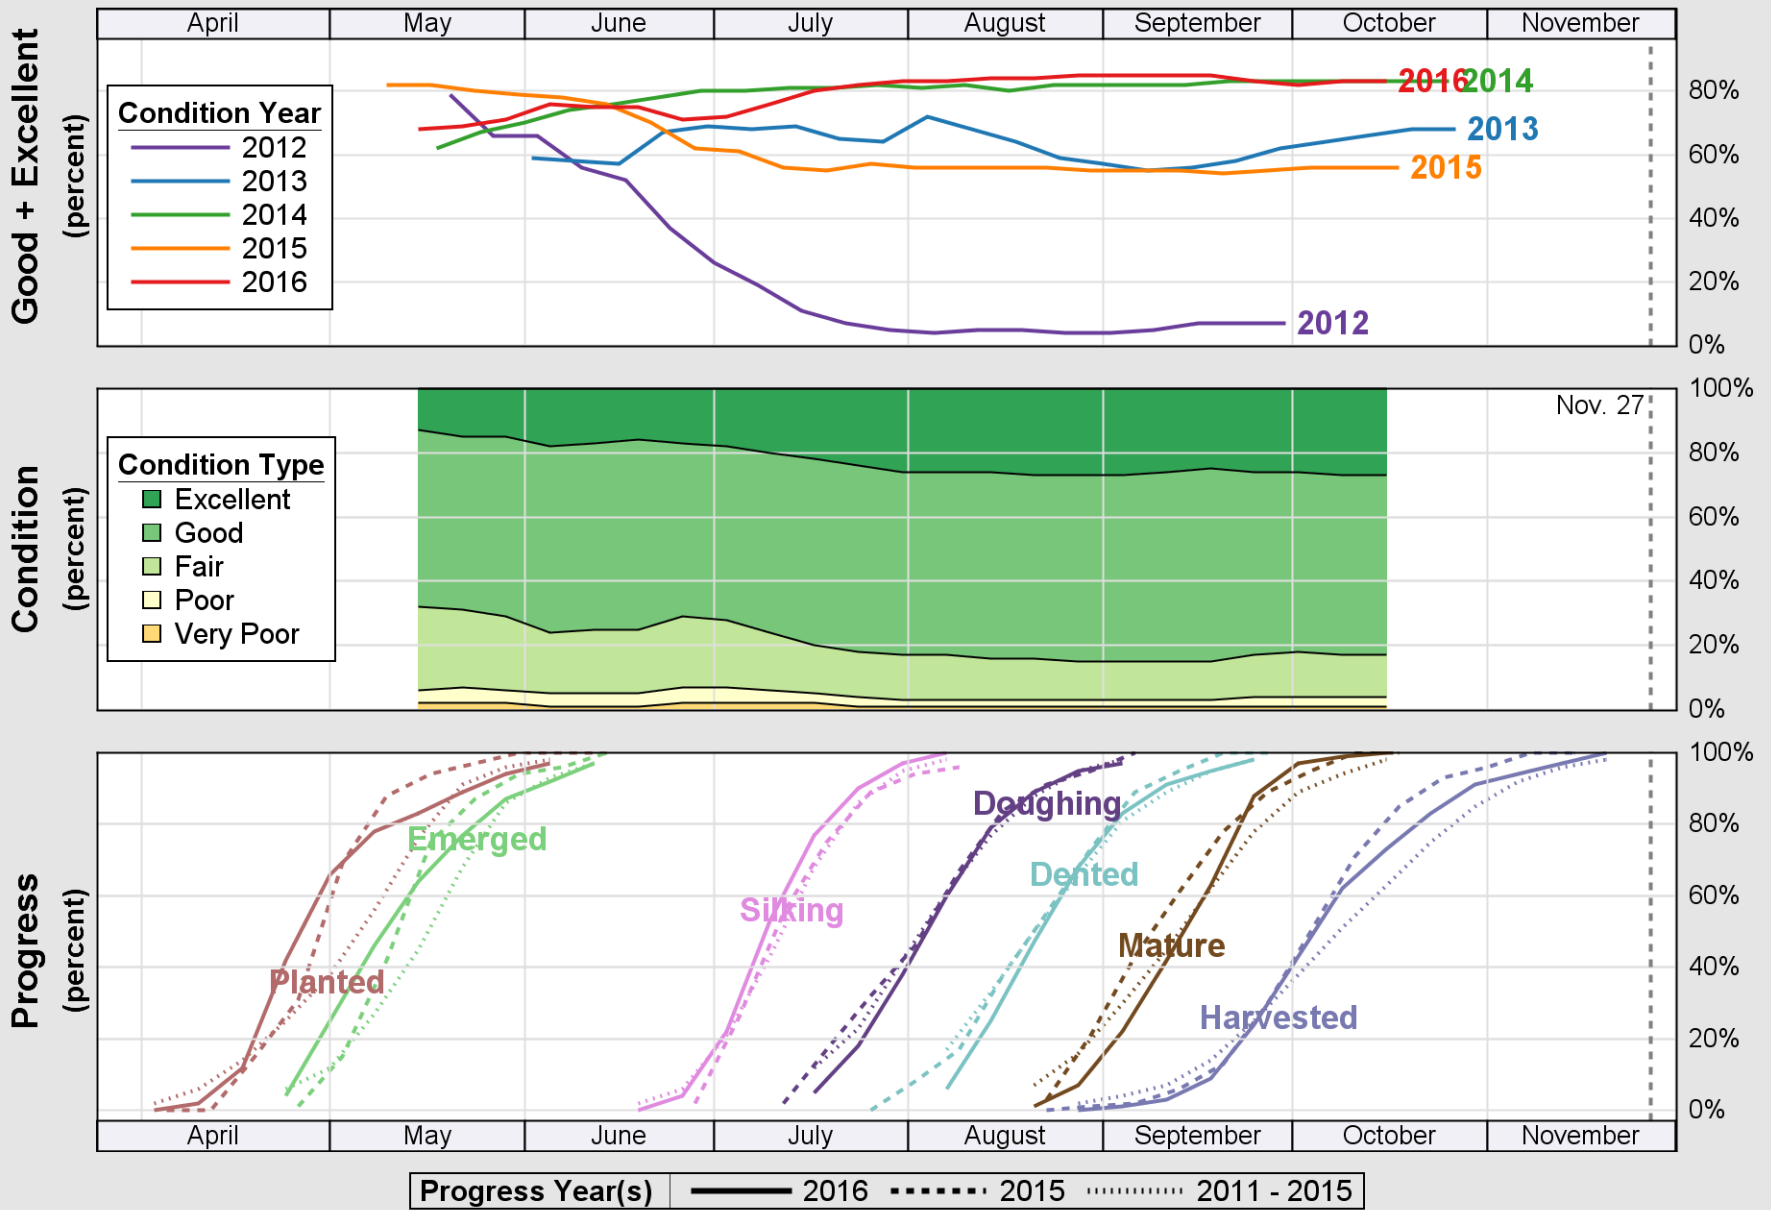

### Crop Progress and Condition: Corn in Illinois , 2016

NASS

Source: National Agricultural Statistics Service (NASS), Crop Progress Report

USDA

# Crop Progress and Condition: Oats in Illinois , 2016

NASS

Source: National Agricultural Statistics Service (NASS), Crop Progress Report

USDA

### Crop Progress and Condition: Pasture and Range in Illinois , 2016

NASS

Source: National Agricultural Statistics Service (NASS), Crop Progress Report

USDA