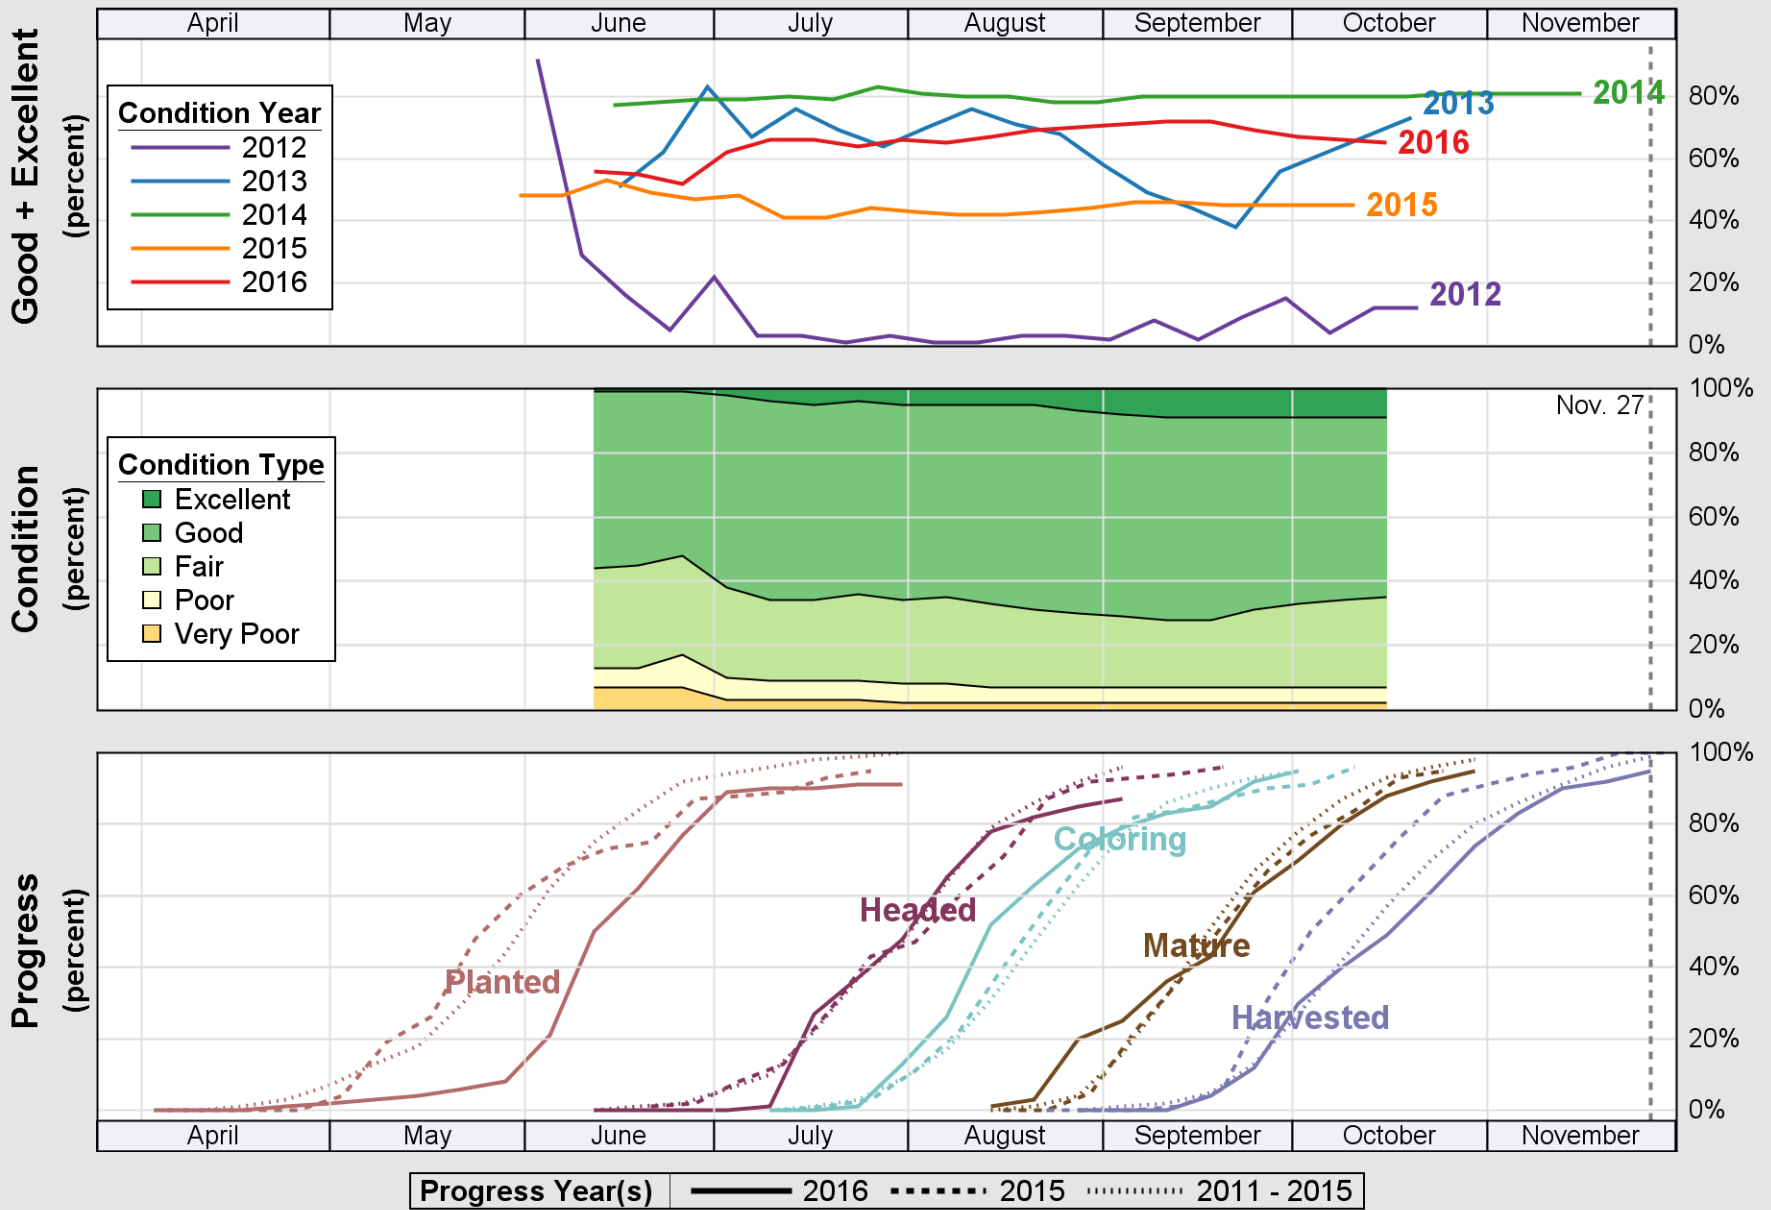

### Crop Progress and Condition: Corn in Illinois , 2016

NASS

Source: National Agricultural Statistics Service (NASS), Crop Progress Report

USDA

# Crop Progress and Condition: Oats in Illinois , 2016

NASS

Source: National Agricultural Statistics Service (NASS), Crop Progress Report

USDA

### Crop Progress and Condition: Pasture and Range in Illinois , 2016

NASS

Source: National Agricultural Statistics Service (NASS), Crop Progress Report

USDA

### Crop Progress and Condition: Sorghum in Illinois , 2016

NASS

Source: National Agricultural Statistics Service (NASS), Crop Progress Report

USDA