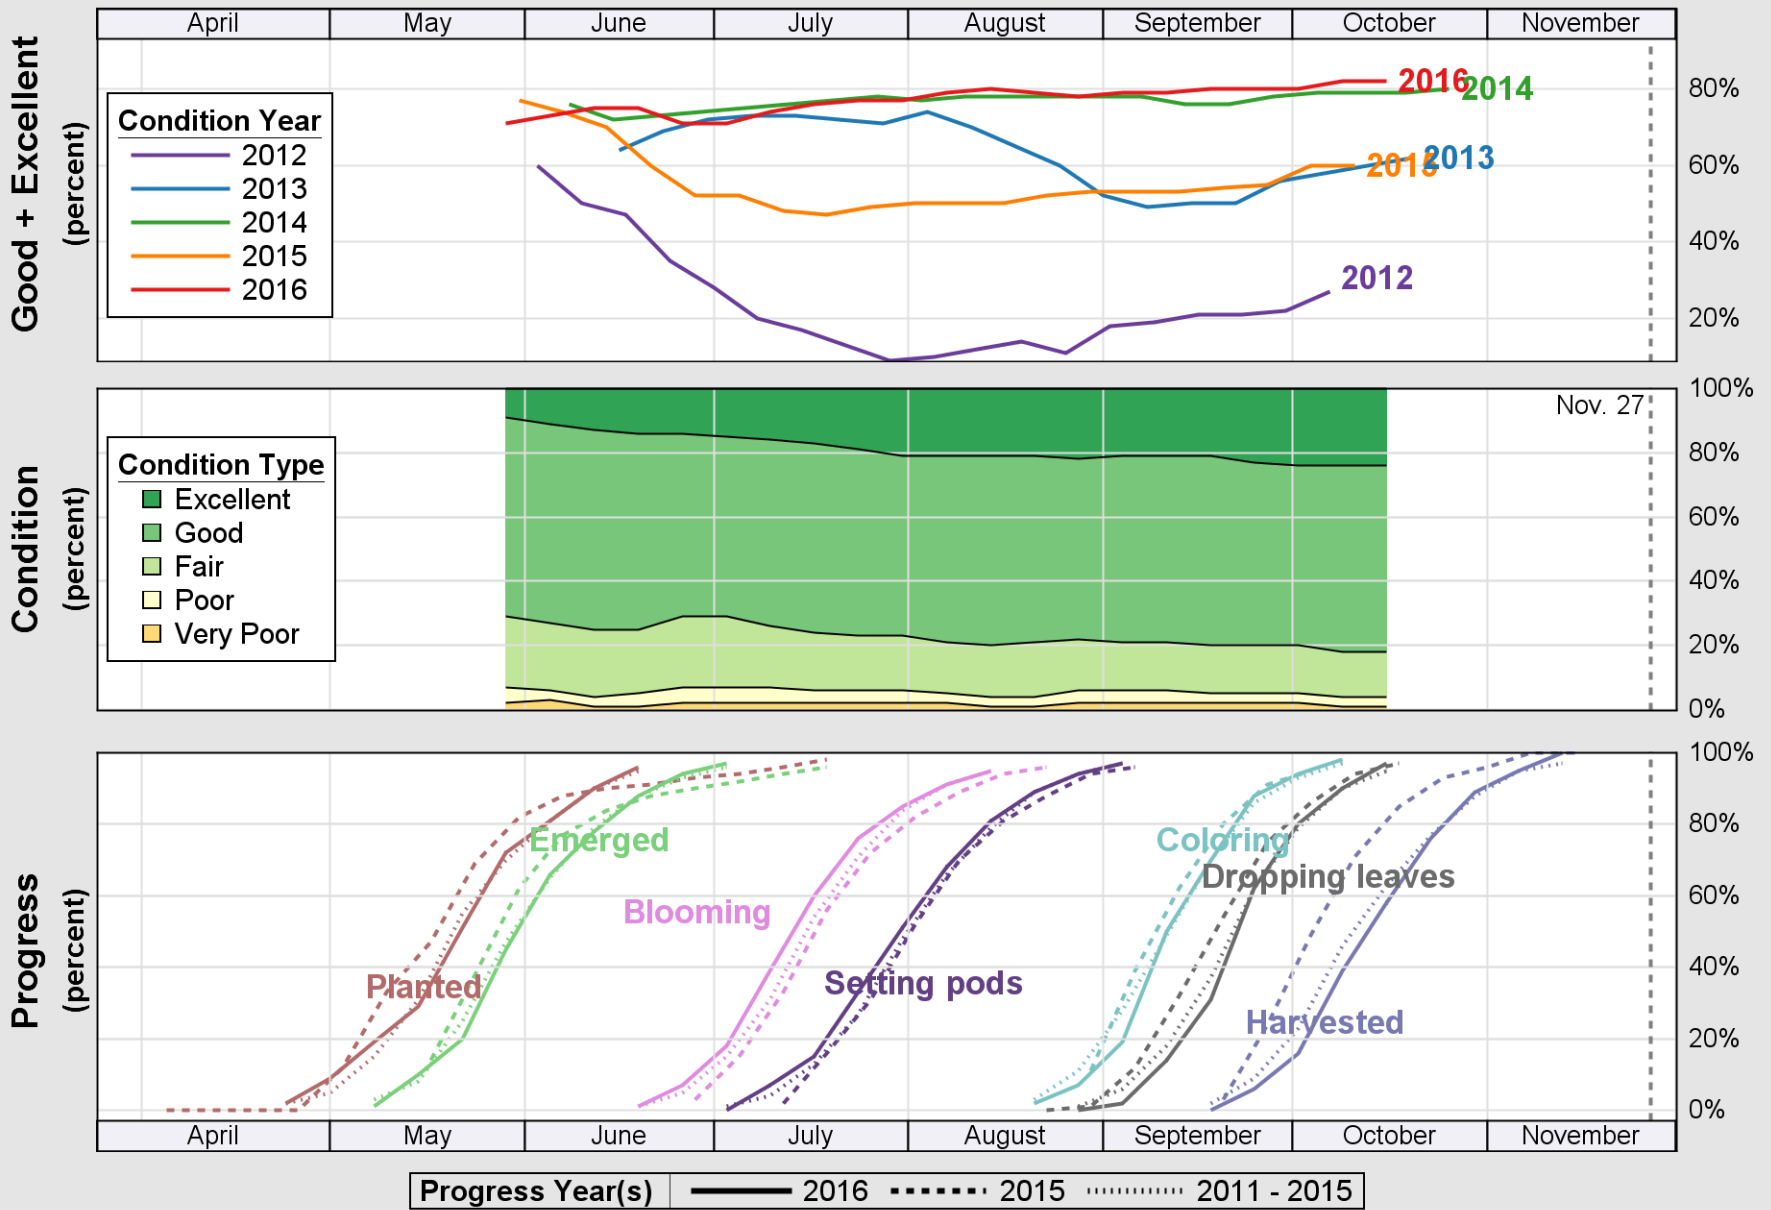

### Crop Progress and Condition: Pasture and Range in Illinois , 2016

NASS

Source: National Agricultural Statistics Service (NASS), Crop Progress Report

USDA

### Crop Progress and Condition: Sorghum in Illinois , 2016

NASS

Source: National Agricultural Statistics Service (NASS), Crop Progress Report

USDA

# Crop Progress and Condition: Soybeans in Illinois , 2016

NASS

Source: National Agricultural Statistics Service (NASS), Crop Progress Report

USDA

### Crop Progress and Condition: Winter Wheat in Illinois , 2016

NASS

Source: National Agricultural Statistics Service (NASS), Crop Progress Report