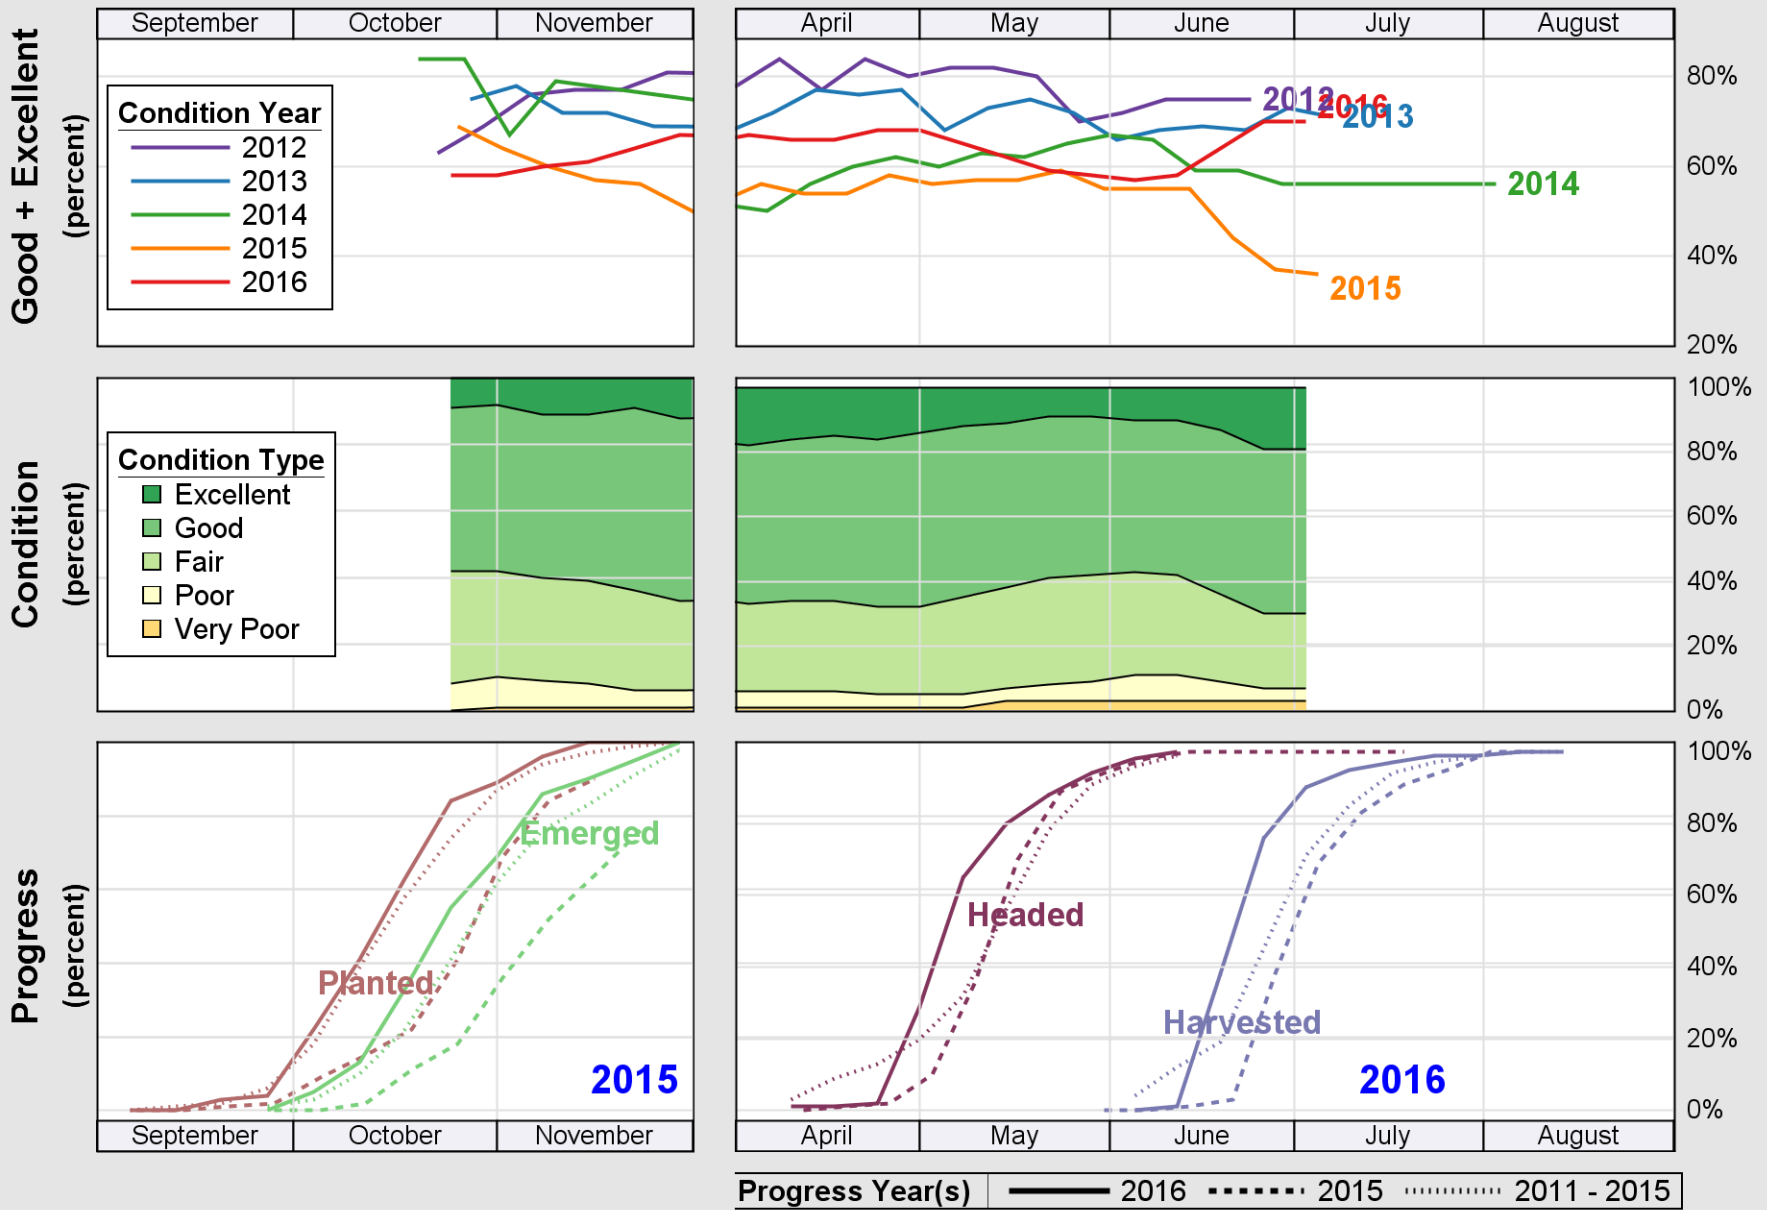

### Crop Progress and Condition: Sorghum in Illinois , 2016

NASS

Source: National Agricultural Statistics Service (NASS), Crop Progress Report

USDA

# Crop Progress and Condition: Soybeans in Illinois , 2016

NASS

Source: National Agricultural Statistics Service (NASS), Crop Progress Report

USDA

### Crop Progress and Condition: Winter Wheat in Illinois , 2016

NASS

Source: National Agricultural Statistics Service (NASS), Crop Progress Report