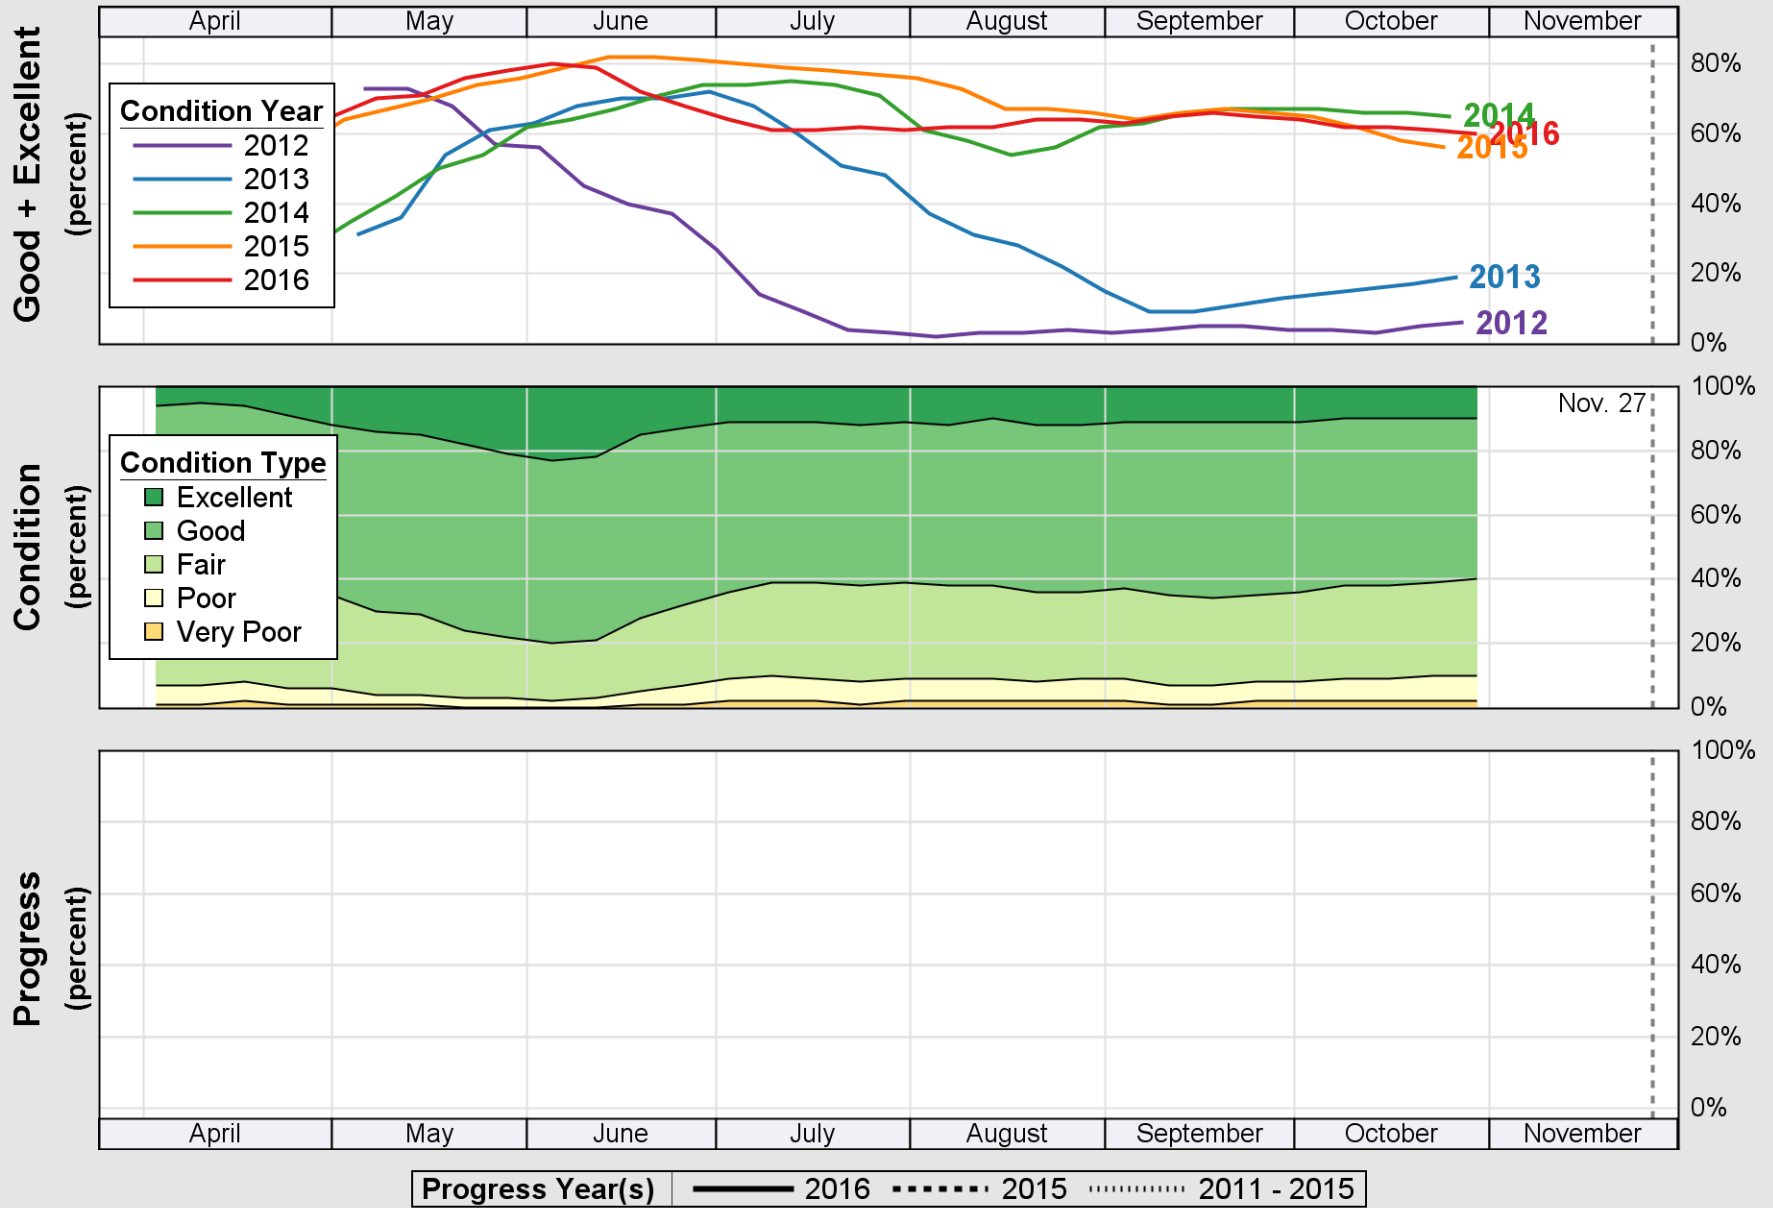

### Crop Progress and Condition: Corn in Iowa, 2016

NASS

Source: National Agricultural Statistics Service (NASS), Crop Progress Report

USDA

### Crop Progress and Condition: Oats in Iowa , 2016

NASS

Source: National Agricultural Statistics Service (NASS), Crop Progress Report

USDA

### Crop Progress and Condition: Pasture and Range in Iowa , 2016

NASS

Source: National Agricultural Statistics Service (NASS), Crop Progress Report

USDA