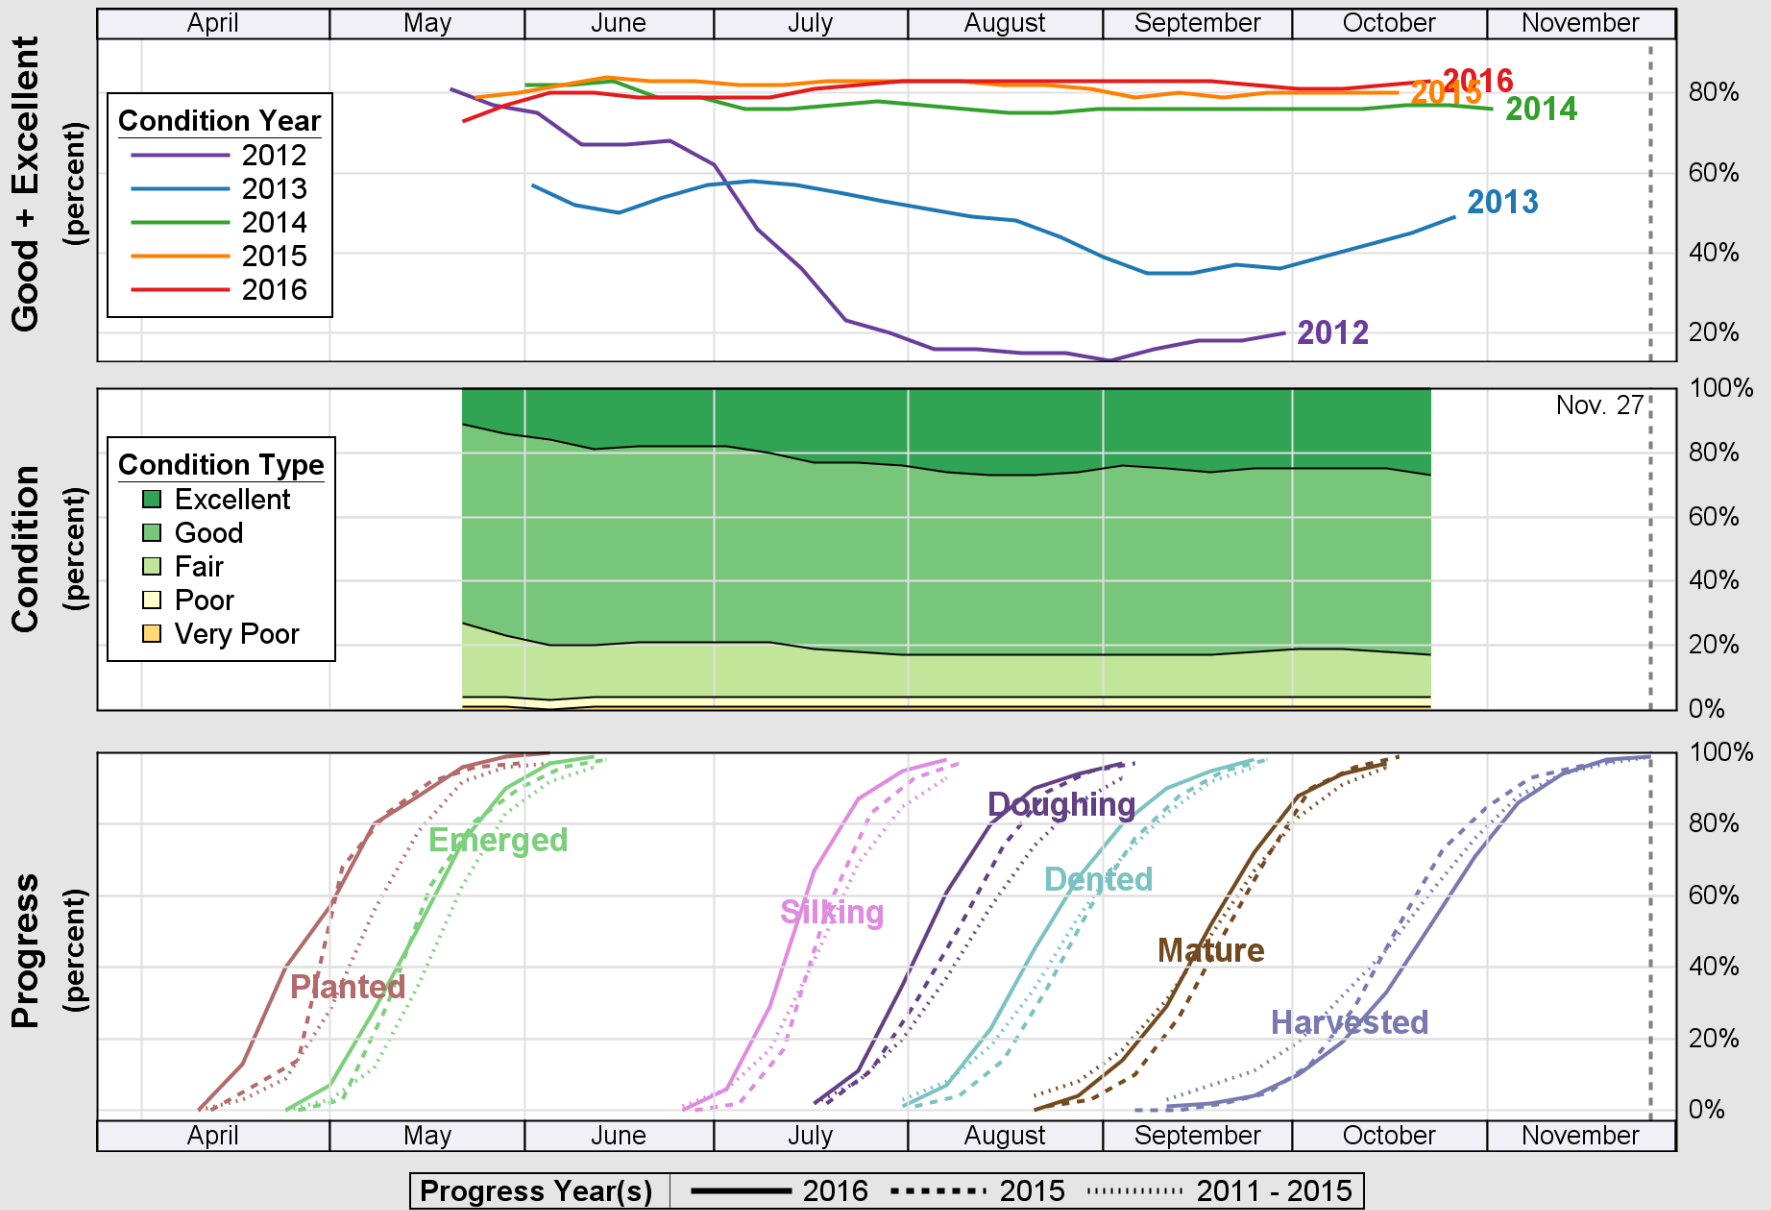

### Crop Progress and Condition: Corn in Iowa, 2016

NASS

Source: National Agricultural Statistics Service (NASS), Crop Progress Report

USDA

### Crop Progress and Condition: Oats in Iowa , 2016

NASS

Source: National Agricultural Statistics Service (NASS), Crop Progress Report

USDA