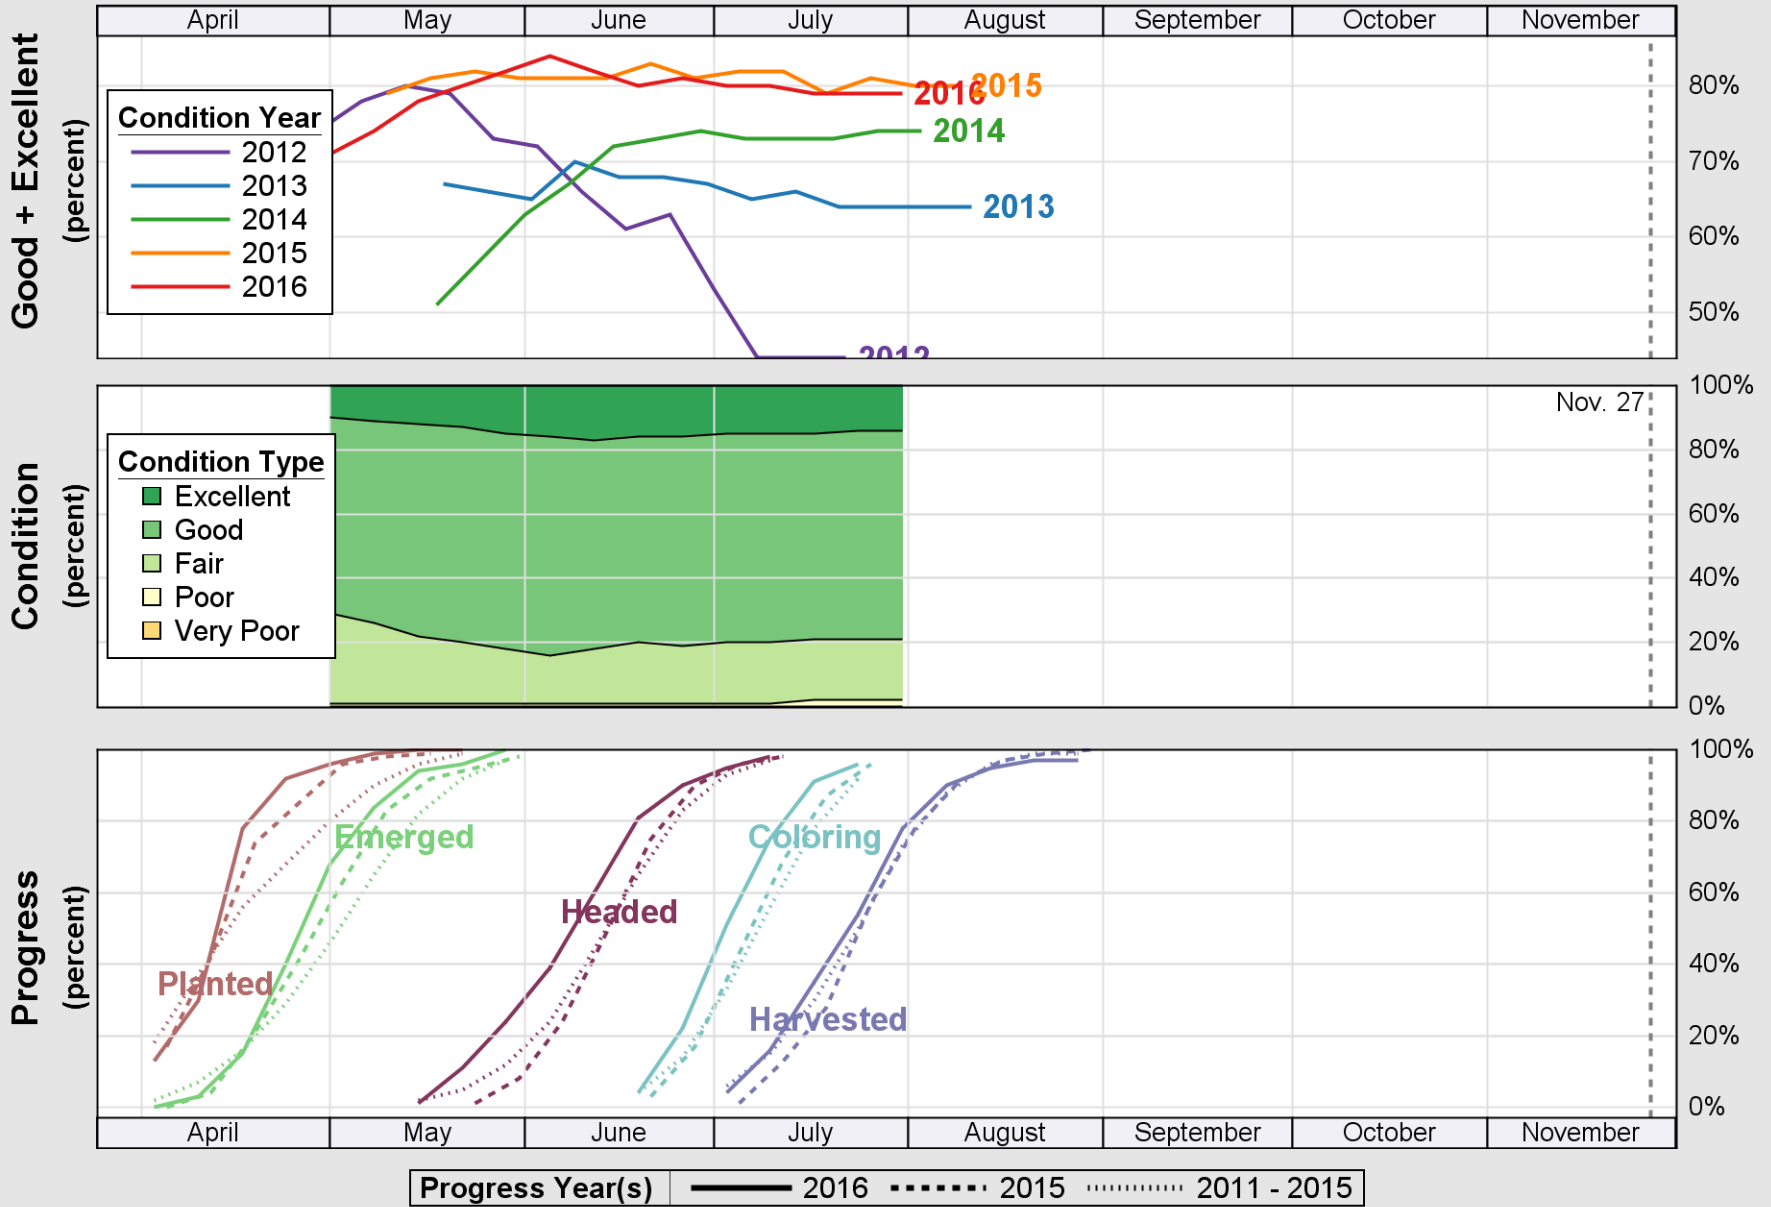

### Crop Progress and Condition: Corn in Iowa, 2016

NASS

Source: National Agricultural Statistics Service (NASS), Crop Progress Report

USDA

### Crop Progress and Condition: Oats in Iowa , 2016

NASS

Source: National Agricultural Statistics Service (NASS), Crop Progress Report

USDA