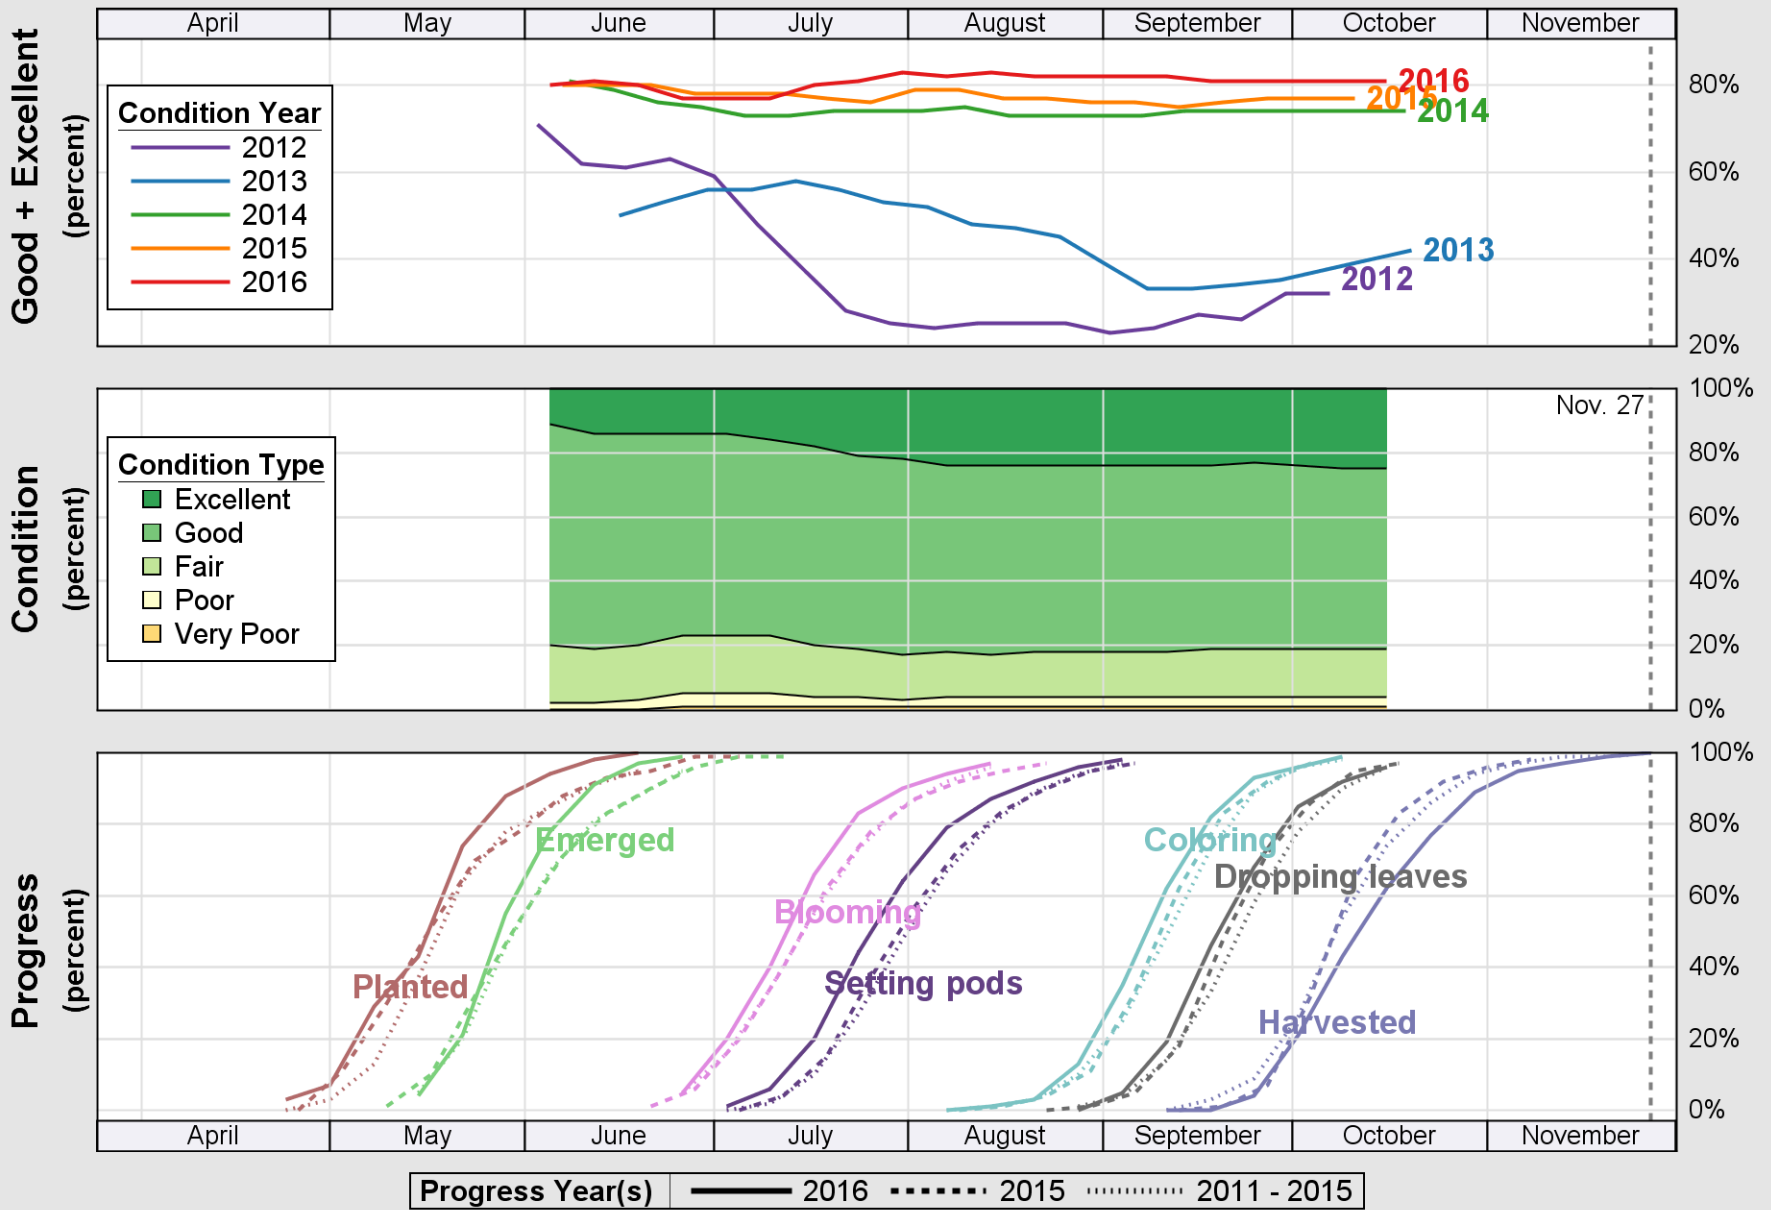

### Crop Progress and Condition: Pasture and Range in Iowa , 2016

NASS

Source: National Agricultural Statistics Service (NASS), Crop Progress Report

USDA

# Crop Progress and Condition: Soybeans in Iowa, 2016

NASS

Source: National Agricultural Statistics Service (NASS), Crop Progress Report