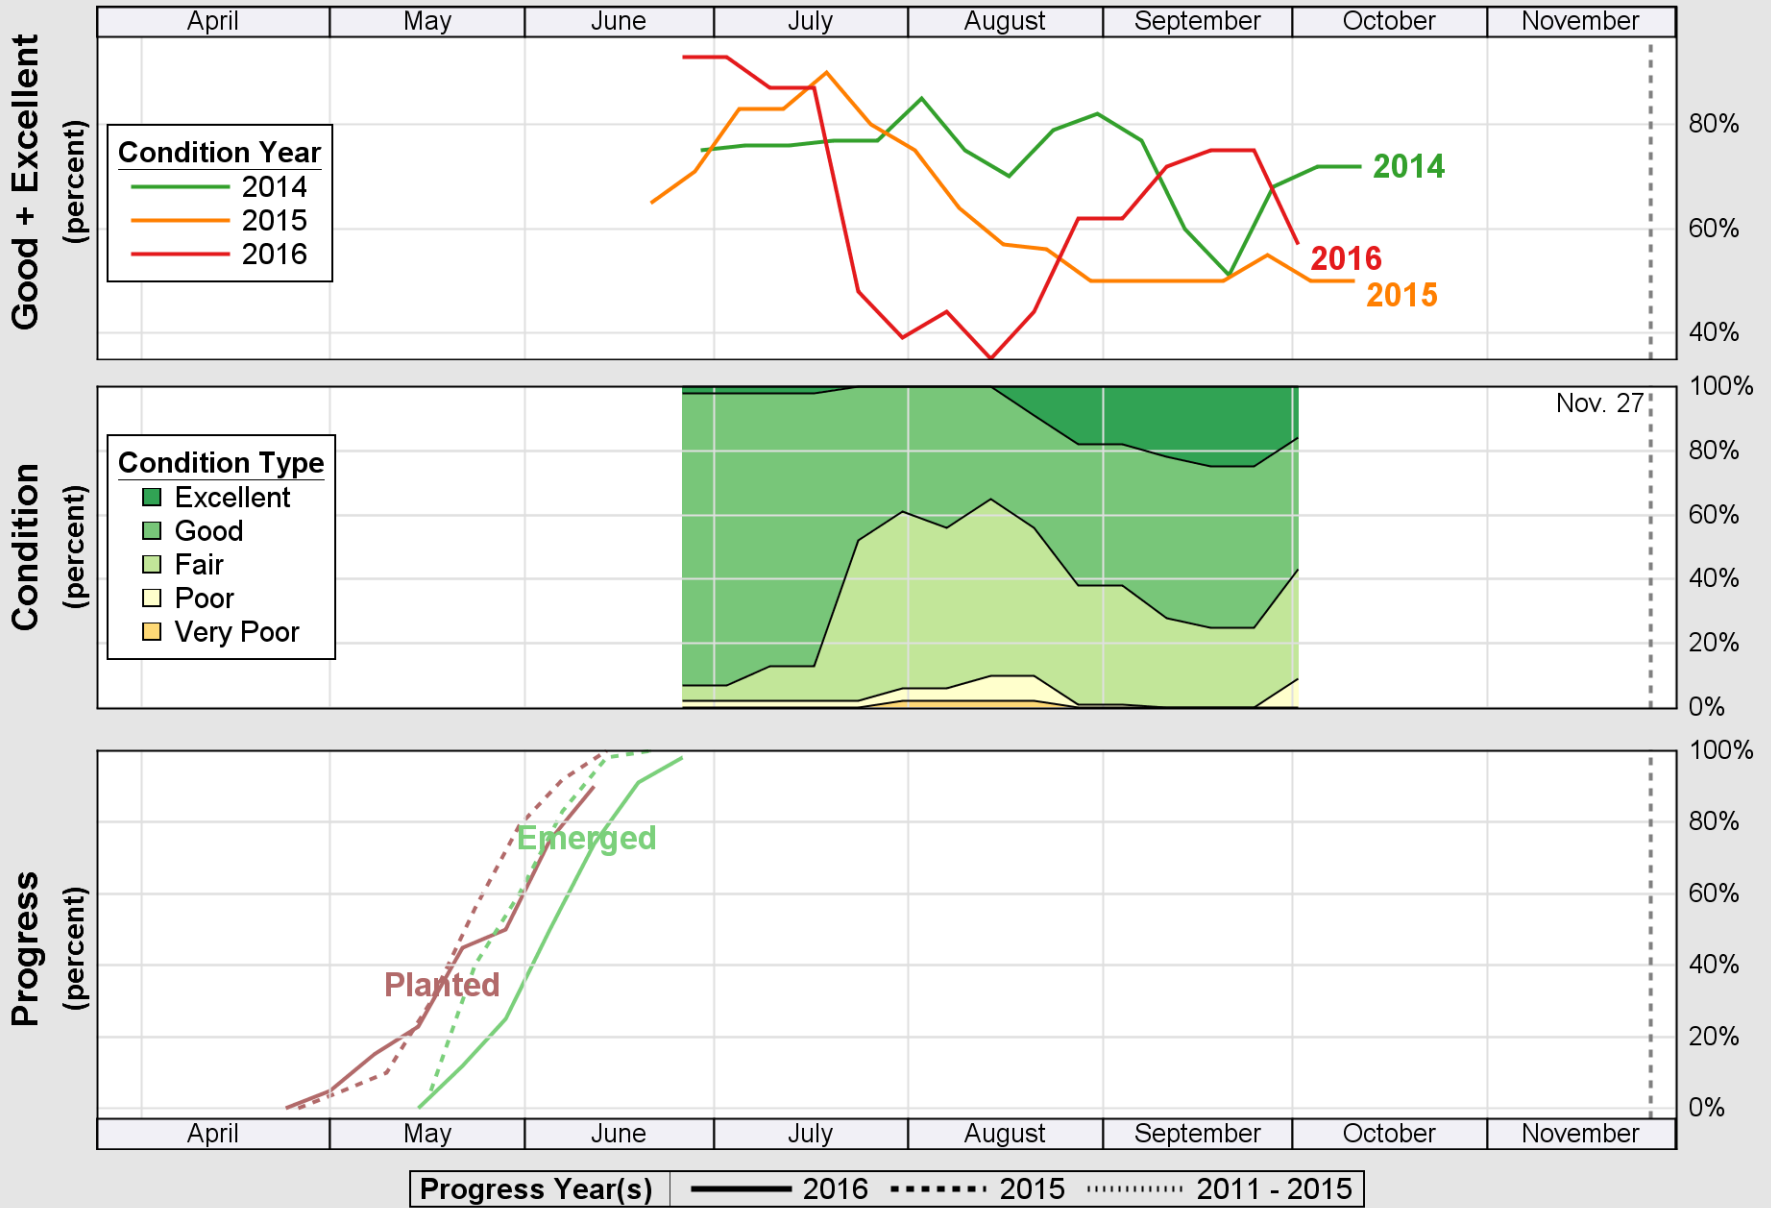

USDA

Crop Progress and Condition: Corn in Connecticut , 2016

NASS

Source: National Agricultural Statistics Service (NASS), Crop Progress Report

USDA Crop Progress and Condition: Pasture and Range in Connecticut , 2016 NASS

Source: National Agricultural Statistics Service (NASS), Crop Progress Report