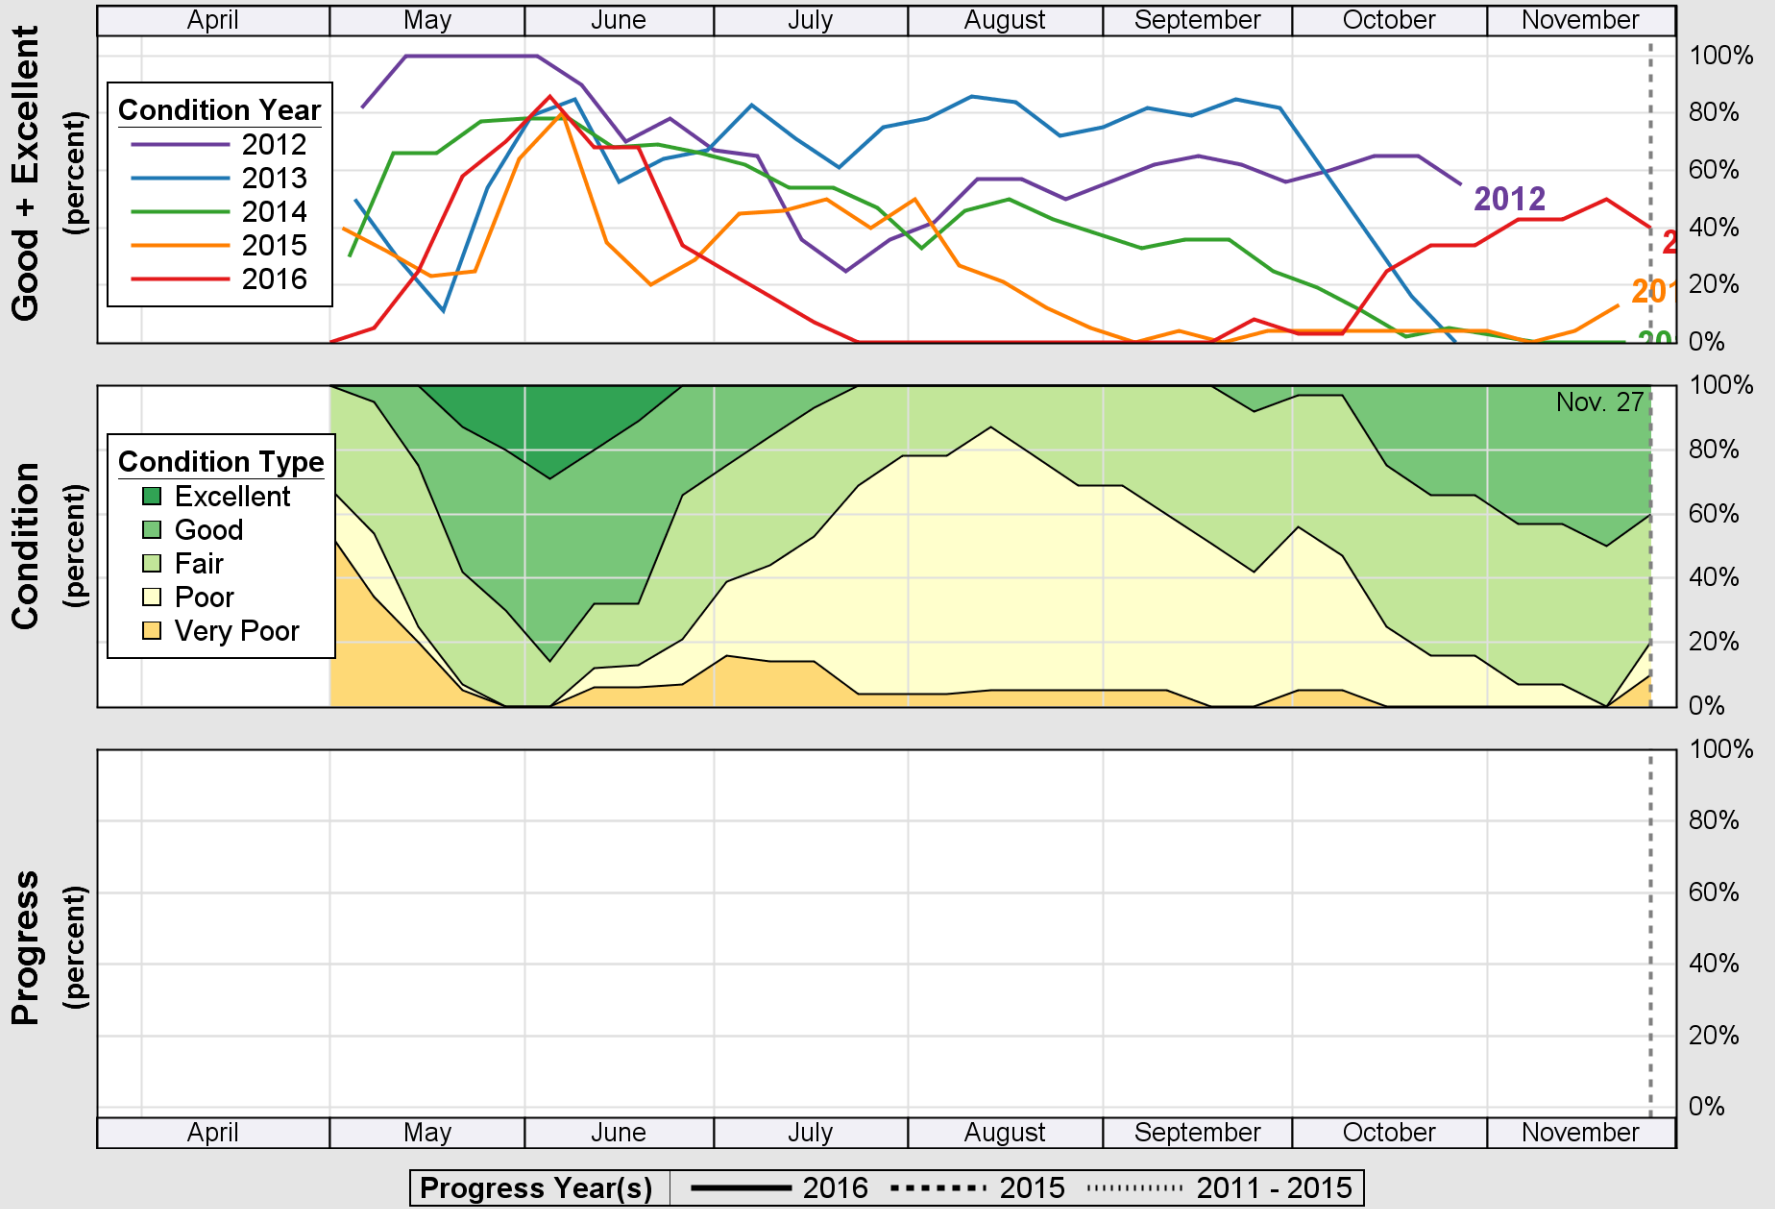

USDA

Crop Progress and Condition: Corn in Connecticut , 2016

NASS

Source: National Agricultural Statistics Service (NASS), Crop Progress Report

USDA Crop Progress and Condition: Pasture and Range in Connecticut , 2016 NASS

Source: National Agricultural Statistics Service (NASS), Crop Progress Report