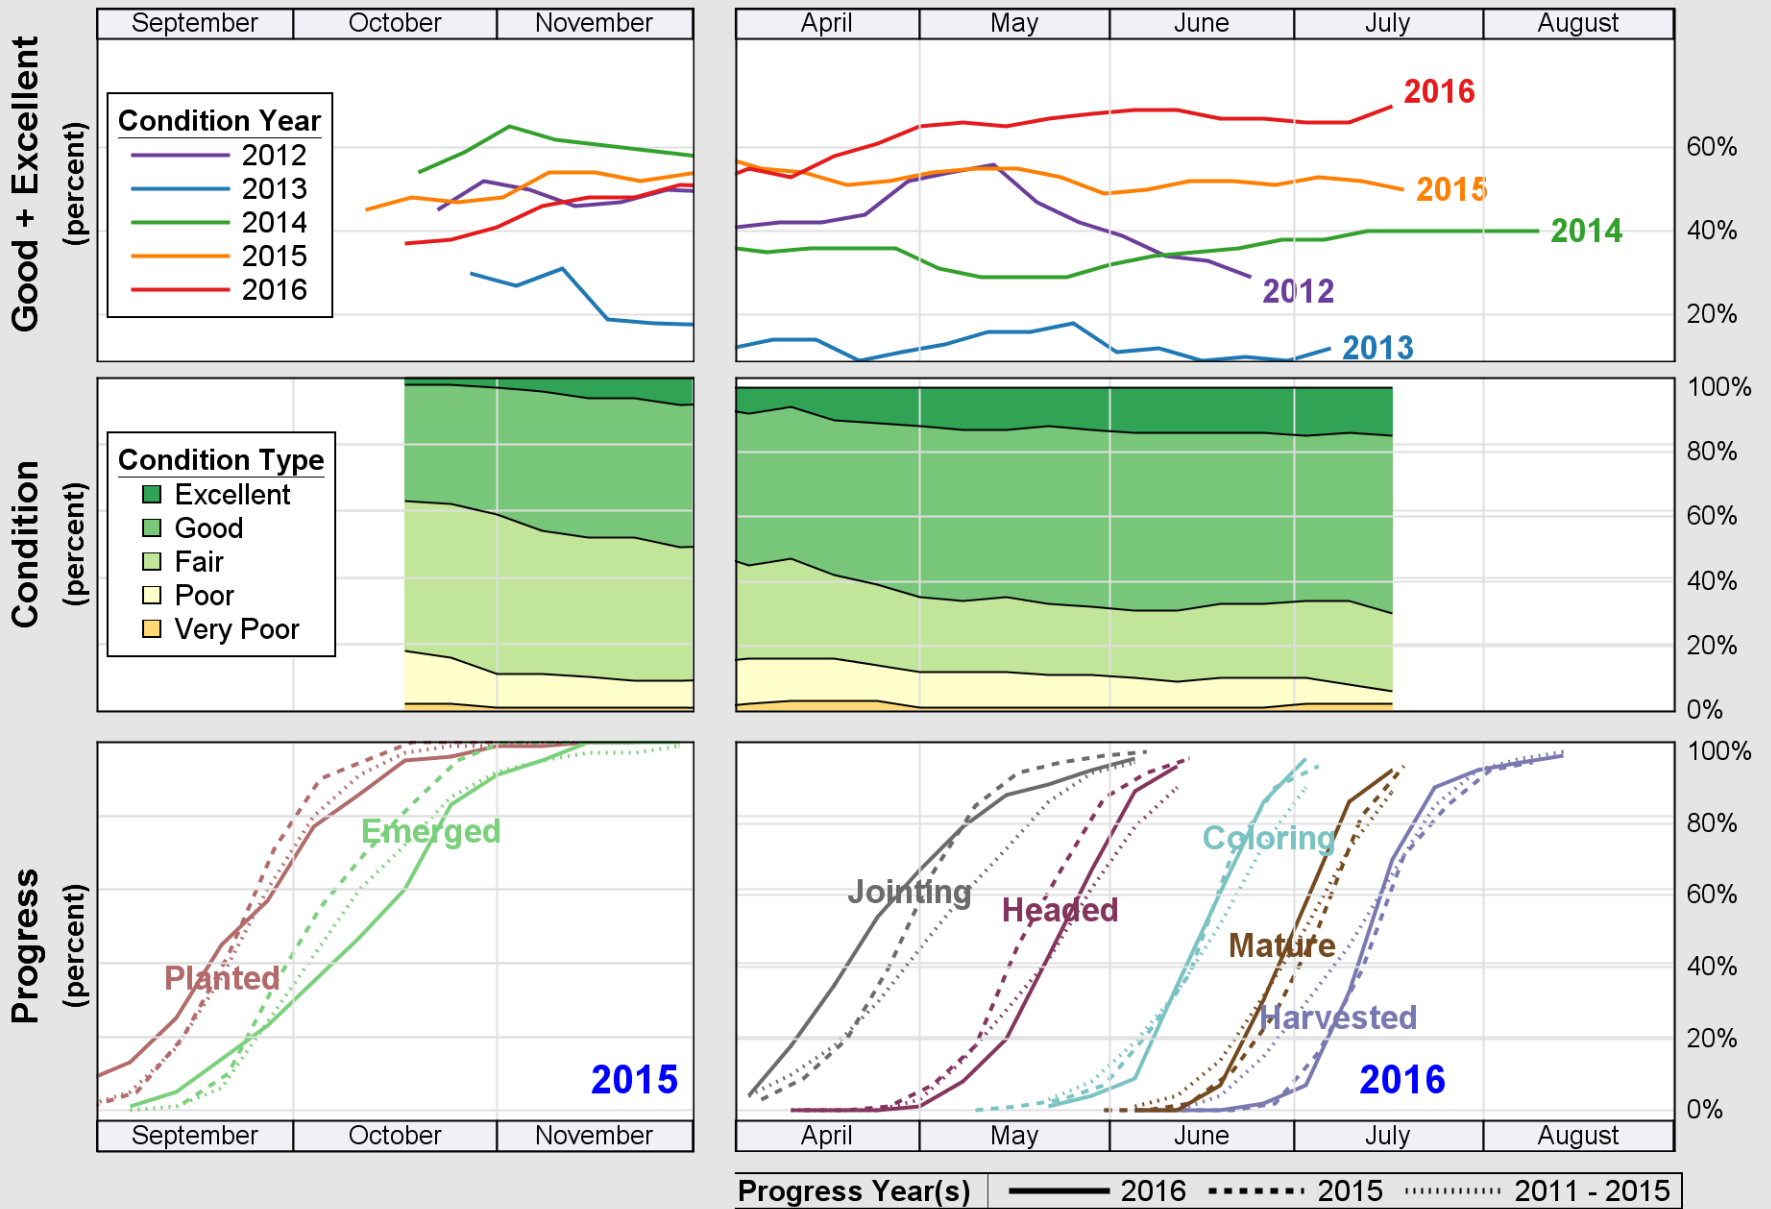

USDA

Crop Progress and Condition: Sugar Beets in Colorado , 2016

NASS

Source: National Agricultural Statistics Service (NASS), Crop Progress Report

USDA

Crop Progress and Condition: Sunflower in Colorado , 2016

NASS

Source: National Agricultural Statistics Service (NASS), Crop Progress Report

USDA

Crop Progress and Condition: Winter Wheat in Colorado , 2016

NASS

Source: National Agricultural Statistics Service (NASS), Crop Progress Report