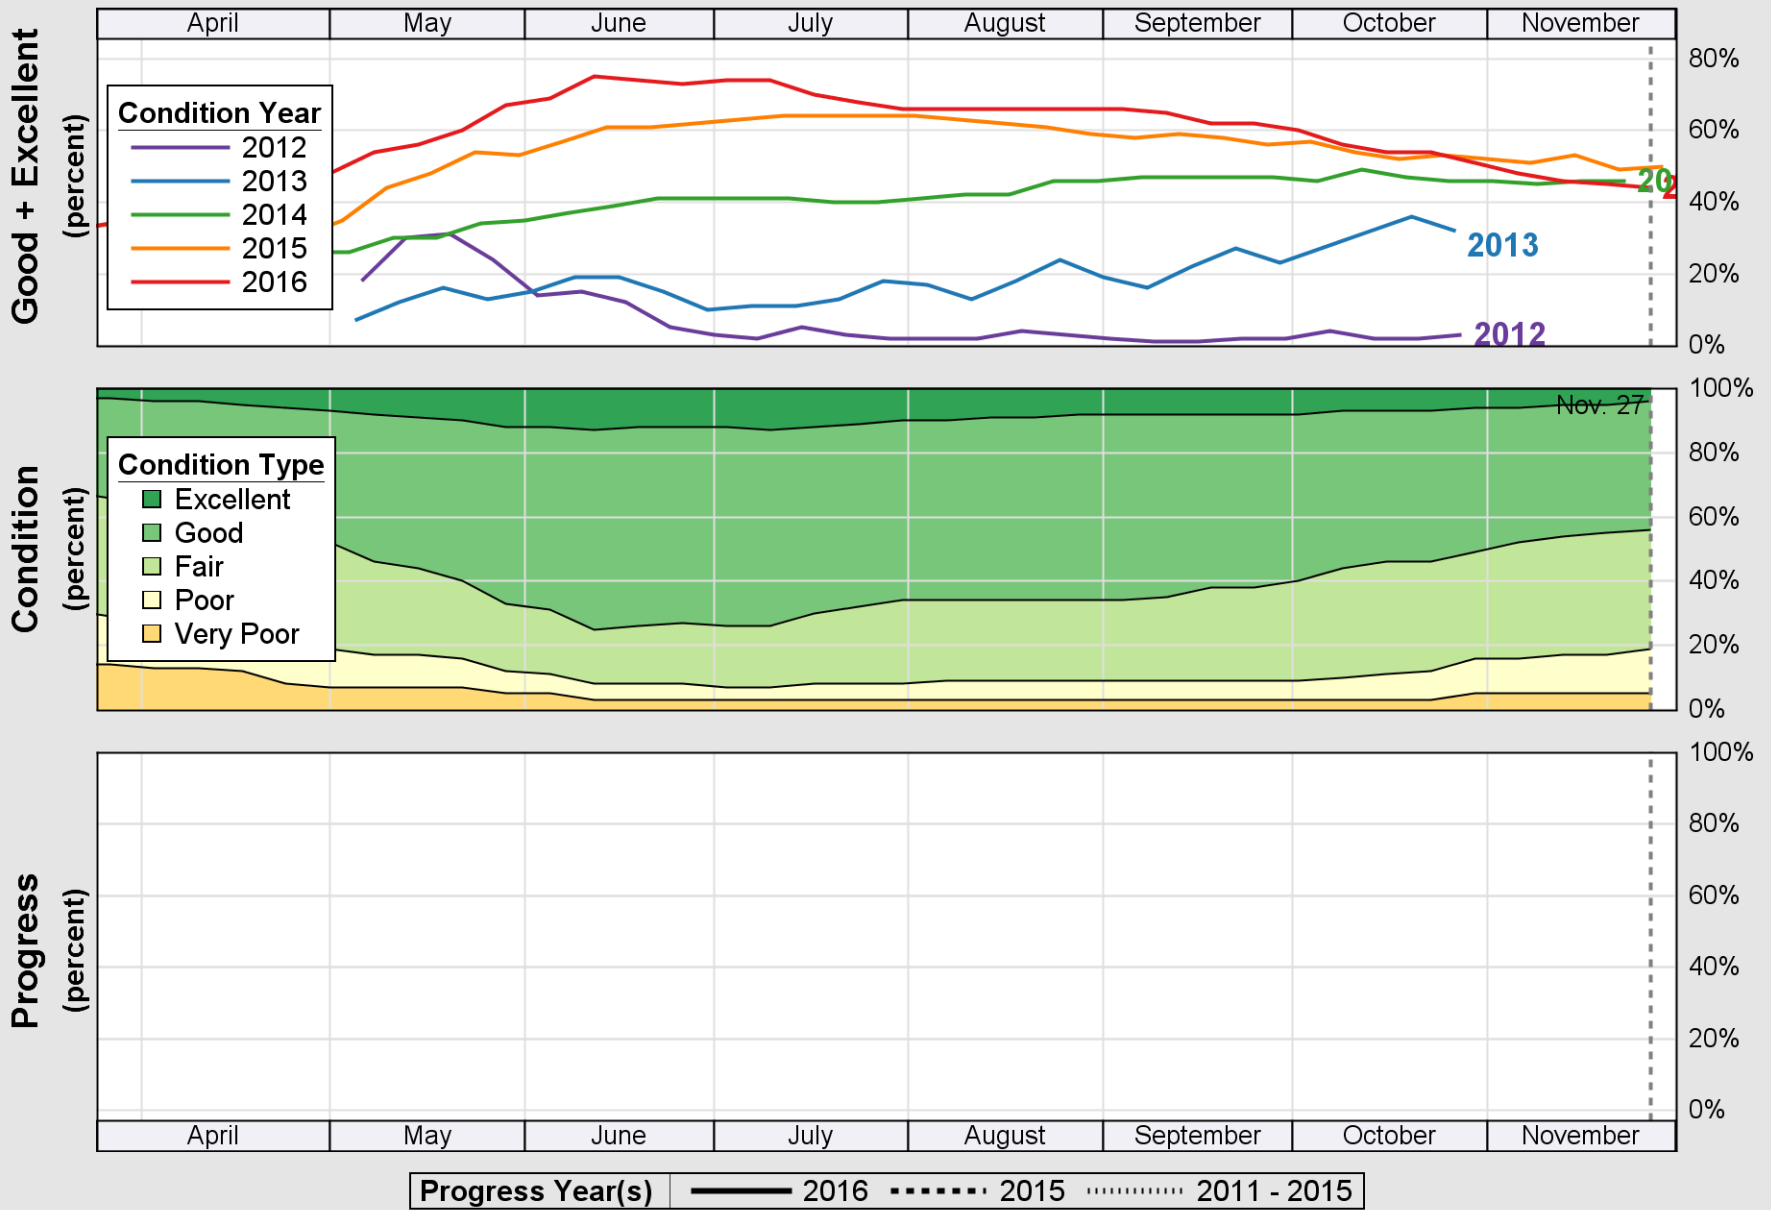

USDA

Crop Progress and Condition: Barley in Colorado , 2016

NASS

Source: National Agricultural Statistics Service (NASS), Crop Progress Report

USDA

Crop Progress and Condition: Corn in Colorado , 2016

NASS

Source: National Agricultural Statistics Service (NASS), Crop Progress Report

USDA

Crop Progress and Condition: Pasture and Range in Colorado , 2016

NASS

Source: National Agricultural Statistics Service (NASS), Crop Progress Report

USDA

Crop Progress and Condition: Sorghum in Colorado , 2016

NASS

Source: National Agricultural Statistics Service (NASS), Crop Progress Report

USDA

Crop Progress and Condition: Spring Wheat in Colorado , 2016

NASS

Source: National Agricultural Statistics Service (NASS), Crop Progress Report