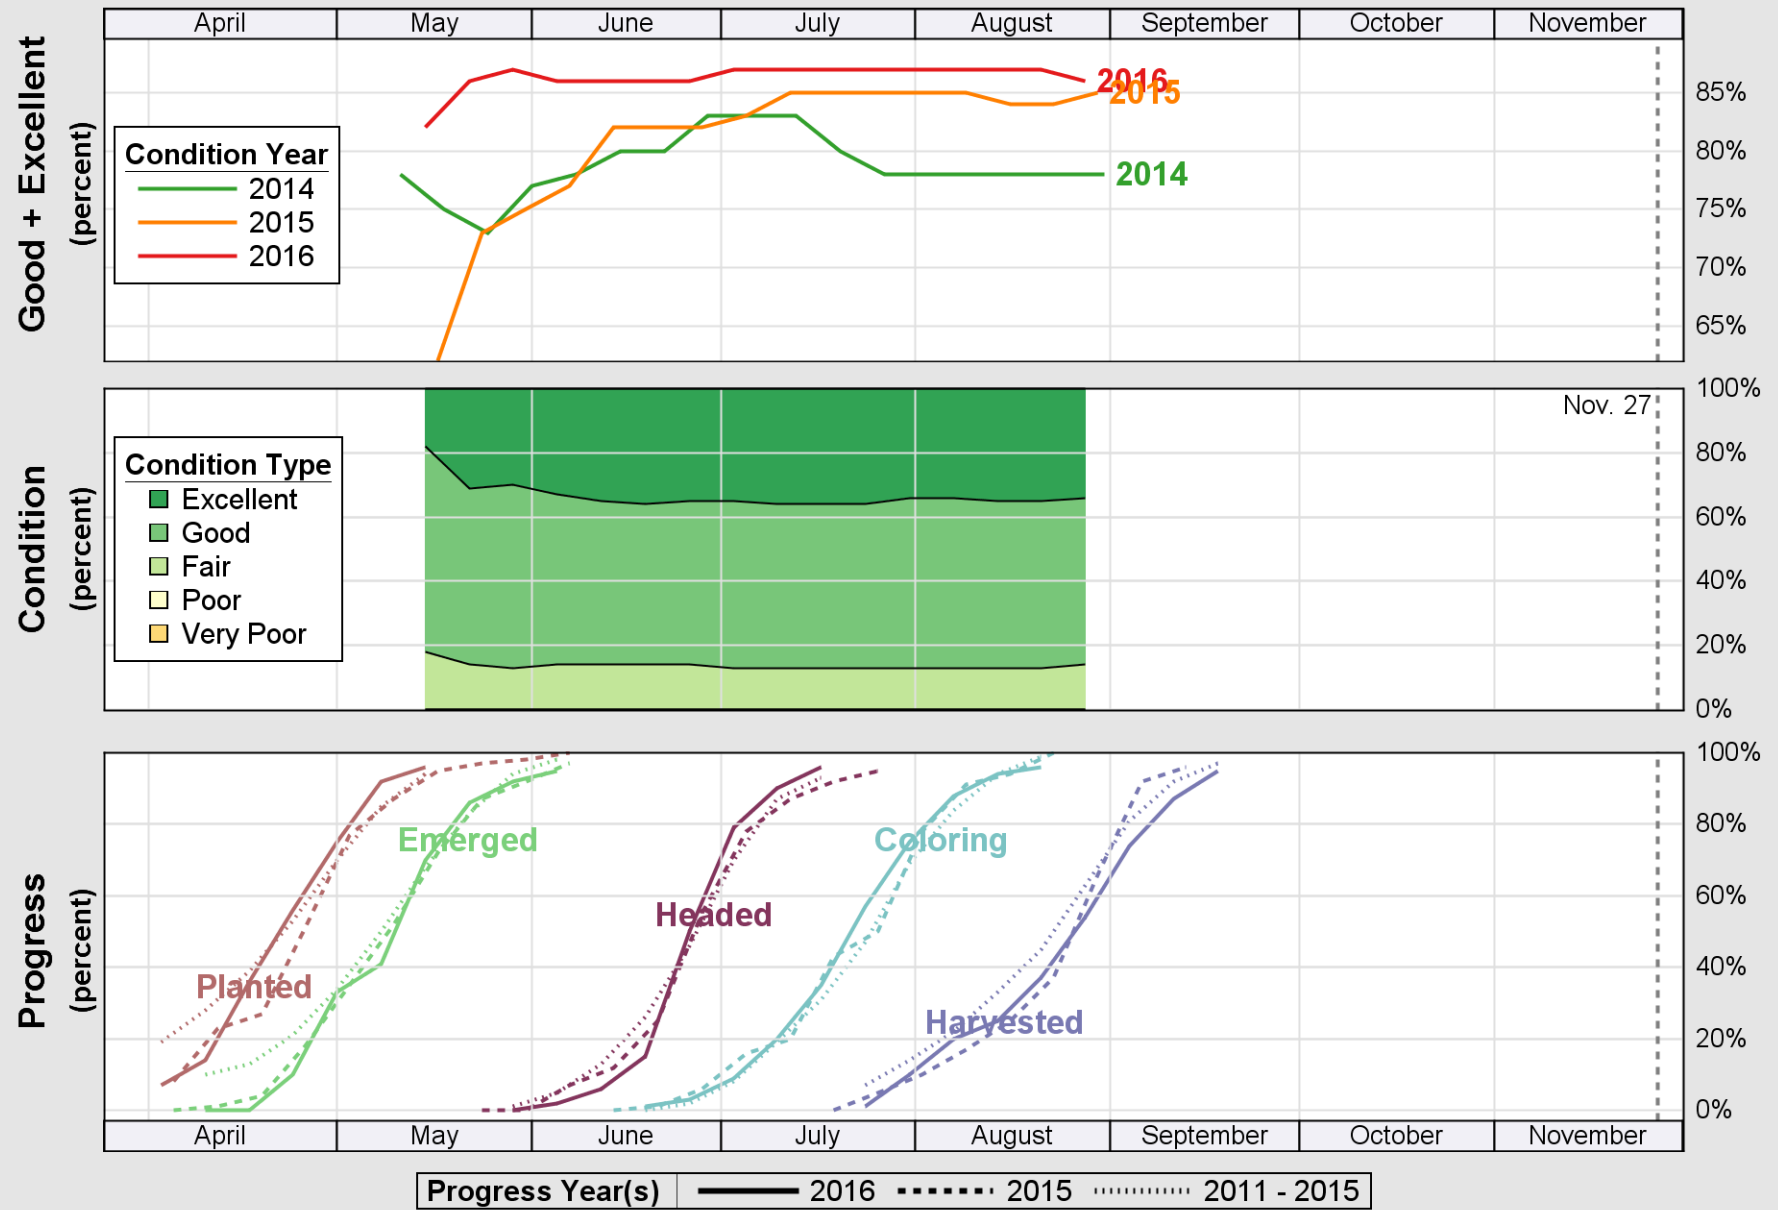

USDA

Crop Progress and Condition: Barley in Colorado , 2016

NASS

Source: National Agricultural Statistics Service (NASS), Crop Progress Report

USDA

Crop Progress and Condition: Corn in Colorado , 2016

NASS

Source: National Agricultural Statistics Service (NASS), Crop Progress Report

USDA

Crop Progress and Condition: Pasture and Range in Colorado , 2016

NASS

Source: National Agricultural Statistics Service (NASS), Crop Progress Report

USDA

Crop Progress and Condition: Sorghum in Colorado , 2016

NASS

Source: National Agricultural Statistics Service (NASS), Crop Progress Report

USDA

Crop Progress and Condition: Spring Wheat in Colorado , 2016

NASS

Source: National Agricultural Statistics Service (NASS), Crop Progress Report