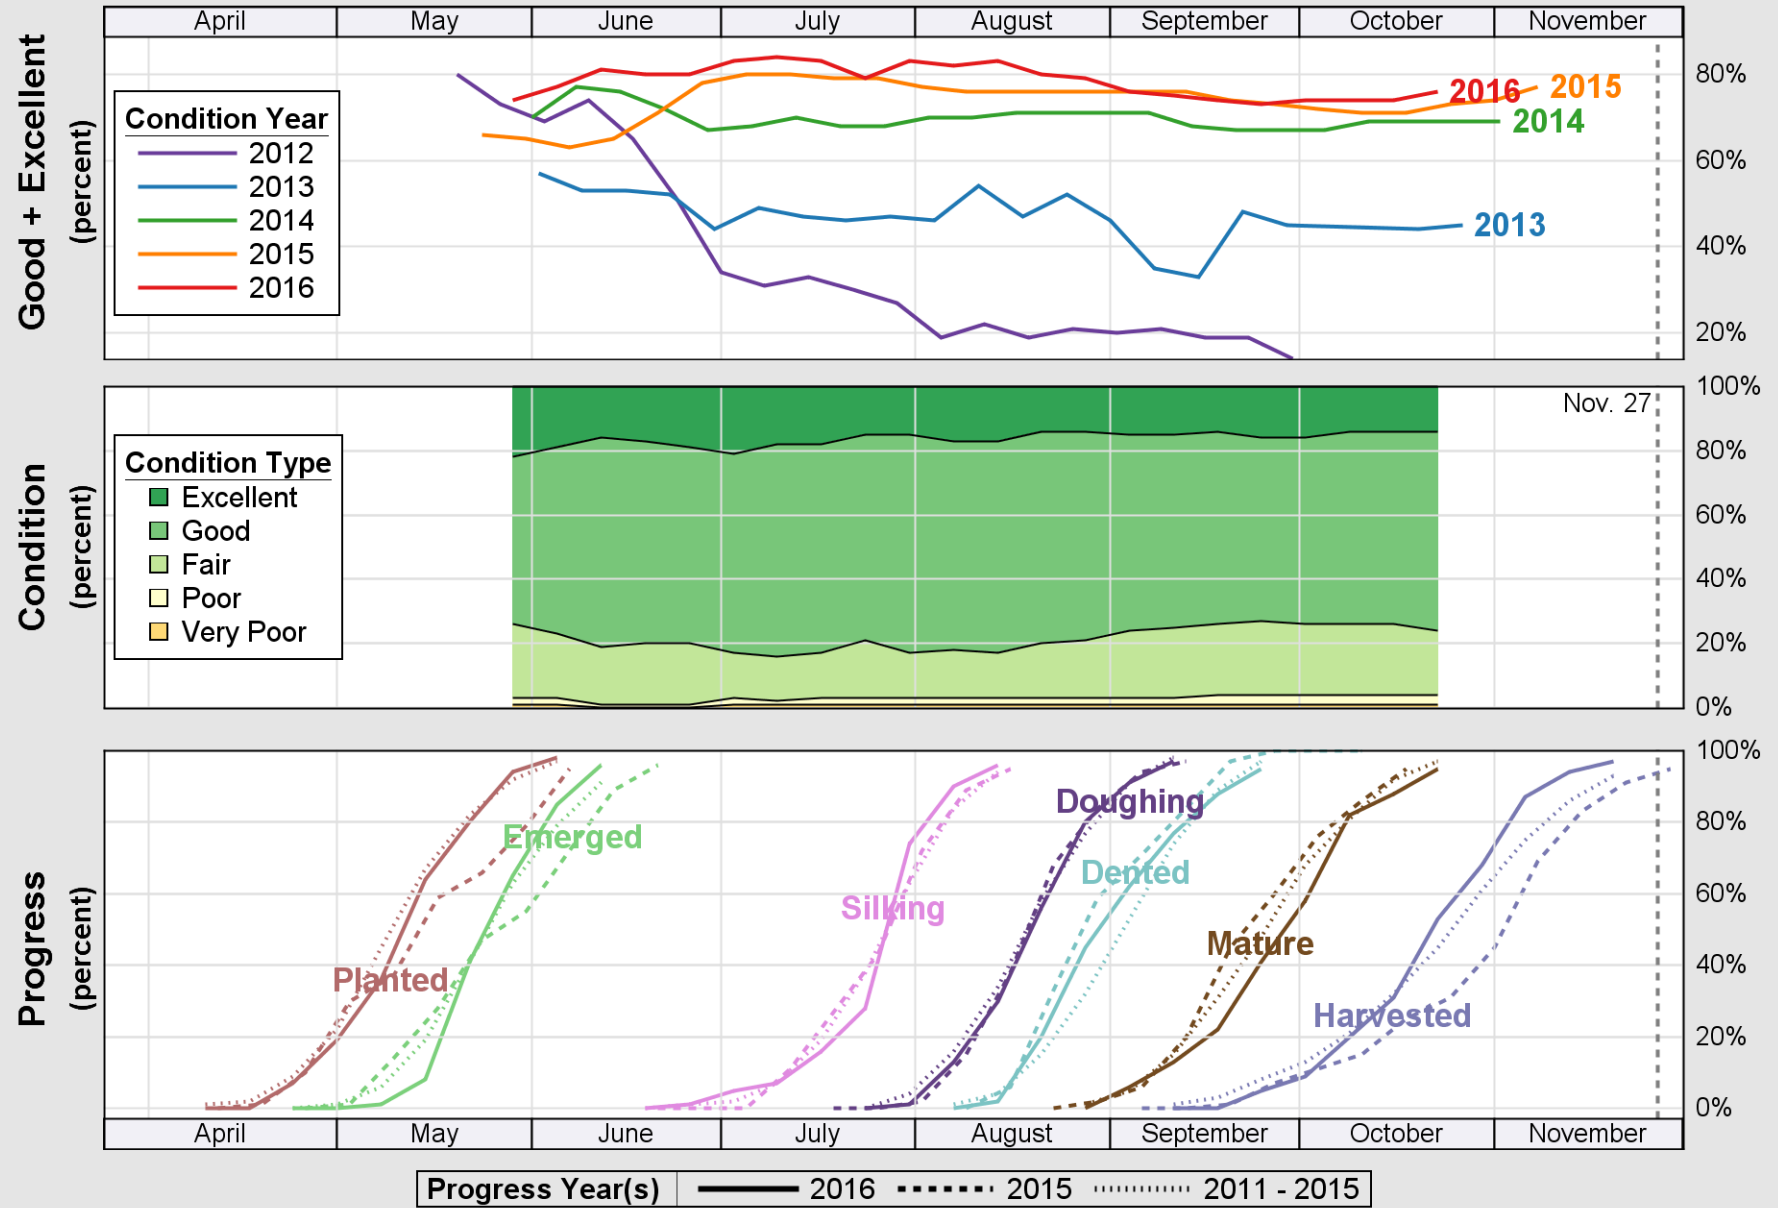

USDA

Crop Progress and Condition: Barley in Colorado , 2016

NASS

Source: National Agricultural Statistics Service (NASS), Crop Progress Report

USDA

Crop Progress and Condition: Corn in Colorado , 2016

NASS

Source: National Agricultural Statistics Service (NASS), Crop Progress Report

USDA

Crop Progress and Condition: Pasture and Range in Colorado , 2016

NASS

Source: National Agricultural Statistics Service (NASS), Crop Progress Report

USDA

Crop Progress and Condition: Sorghum in Colorado , 2016

NASS

Source: National Agricultural Statistics Service (NASS), Crop Progress Report

USDA

Crop Progress and Condition: Spring Wheat in Colorado , 2016

NASS

Source: National Agricultural Statistics Service (NASS), Crop Progress Report