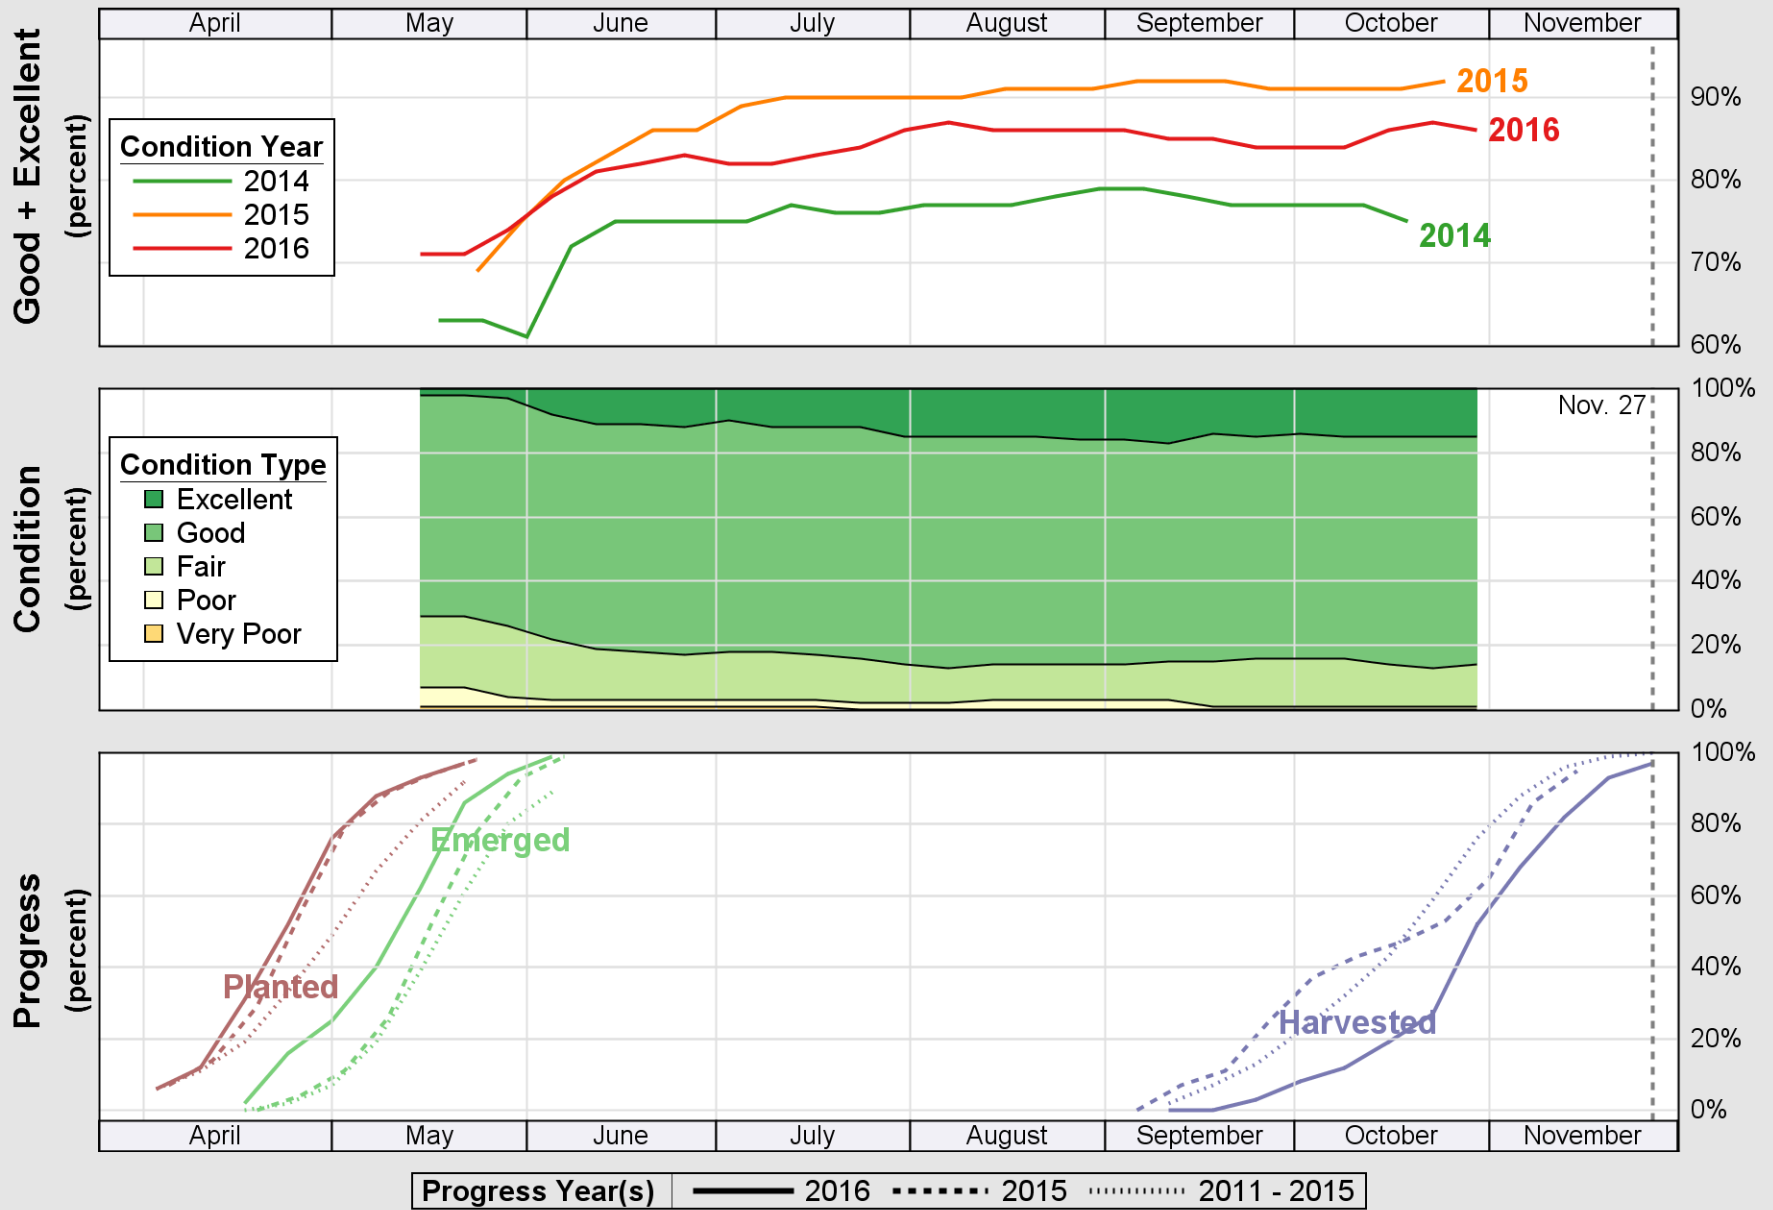

NASS

Source: National Agricultural Statistics Service (NASS), Crop Progress Report

USDA

Crop Progress and Condition: Spring Wheat in Colorado , 2016

NASS

Source: National Agricultural Statistics Service (NASS), Crop Progress Report

USDA

Crop Progress and Condition: Sugar Beets in Colorado , 2016

NASS

Source: National Agricultural Statistics Service (NASS), Crop Progress Report

USDA

Crop Progress and Condition: Sunflower in Colorado , 2016