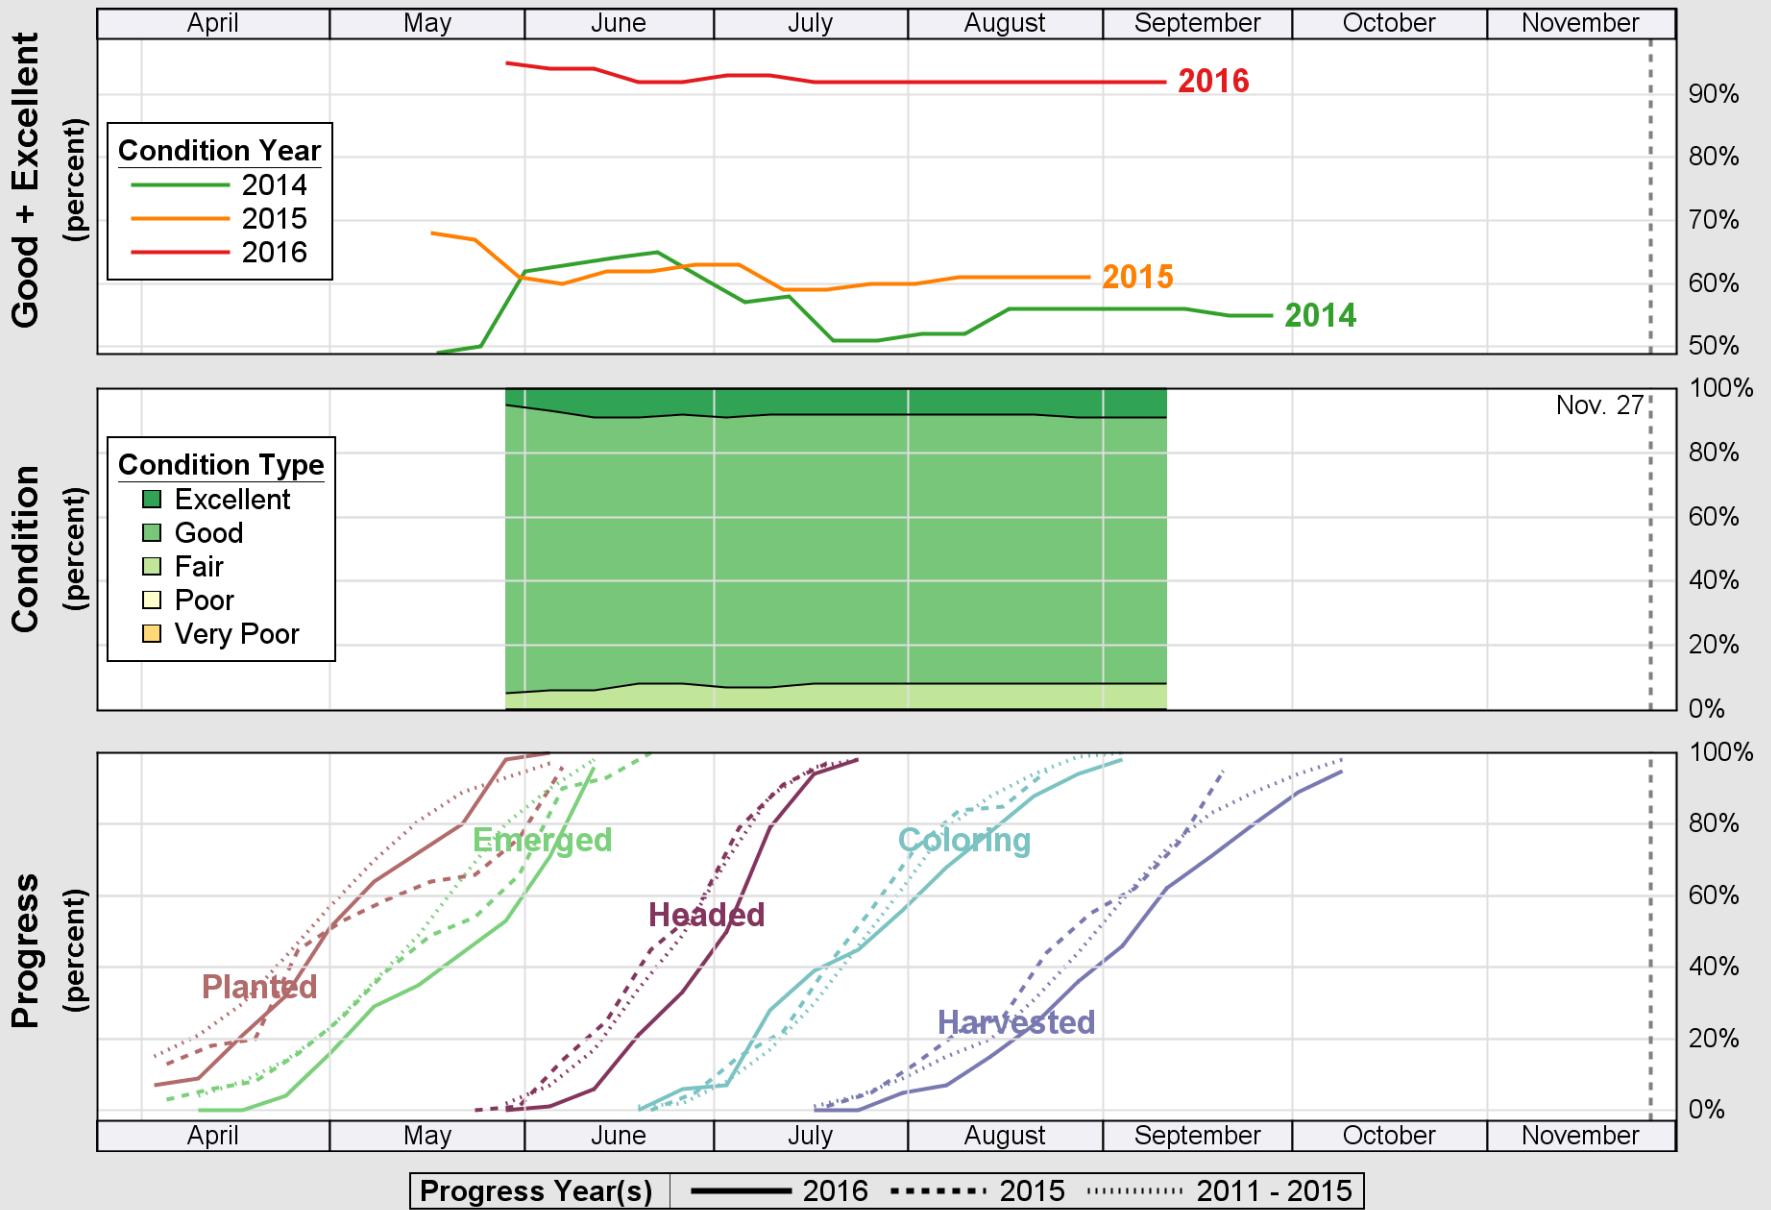

NASS

Source: National Agricultural Statistics Service (NASS), Crop Progress Report

USDA

Crop Progress and Condition: Spring Wheat in Colorado , 2016

NASS

Source: National Agricultural Statistics Service (NASS), Crop Progress Report

USDA

Crop Progress and Condition: Sugar Beets in Colorado , 2016

NASS

Source: National Agricultural Statistics Service (NASS), Crop Progress Report

USDA

Crop Progress and Condition: Sunflower in Colorado , 2016