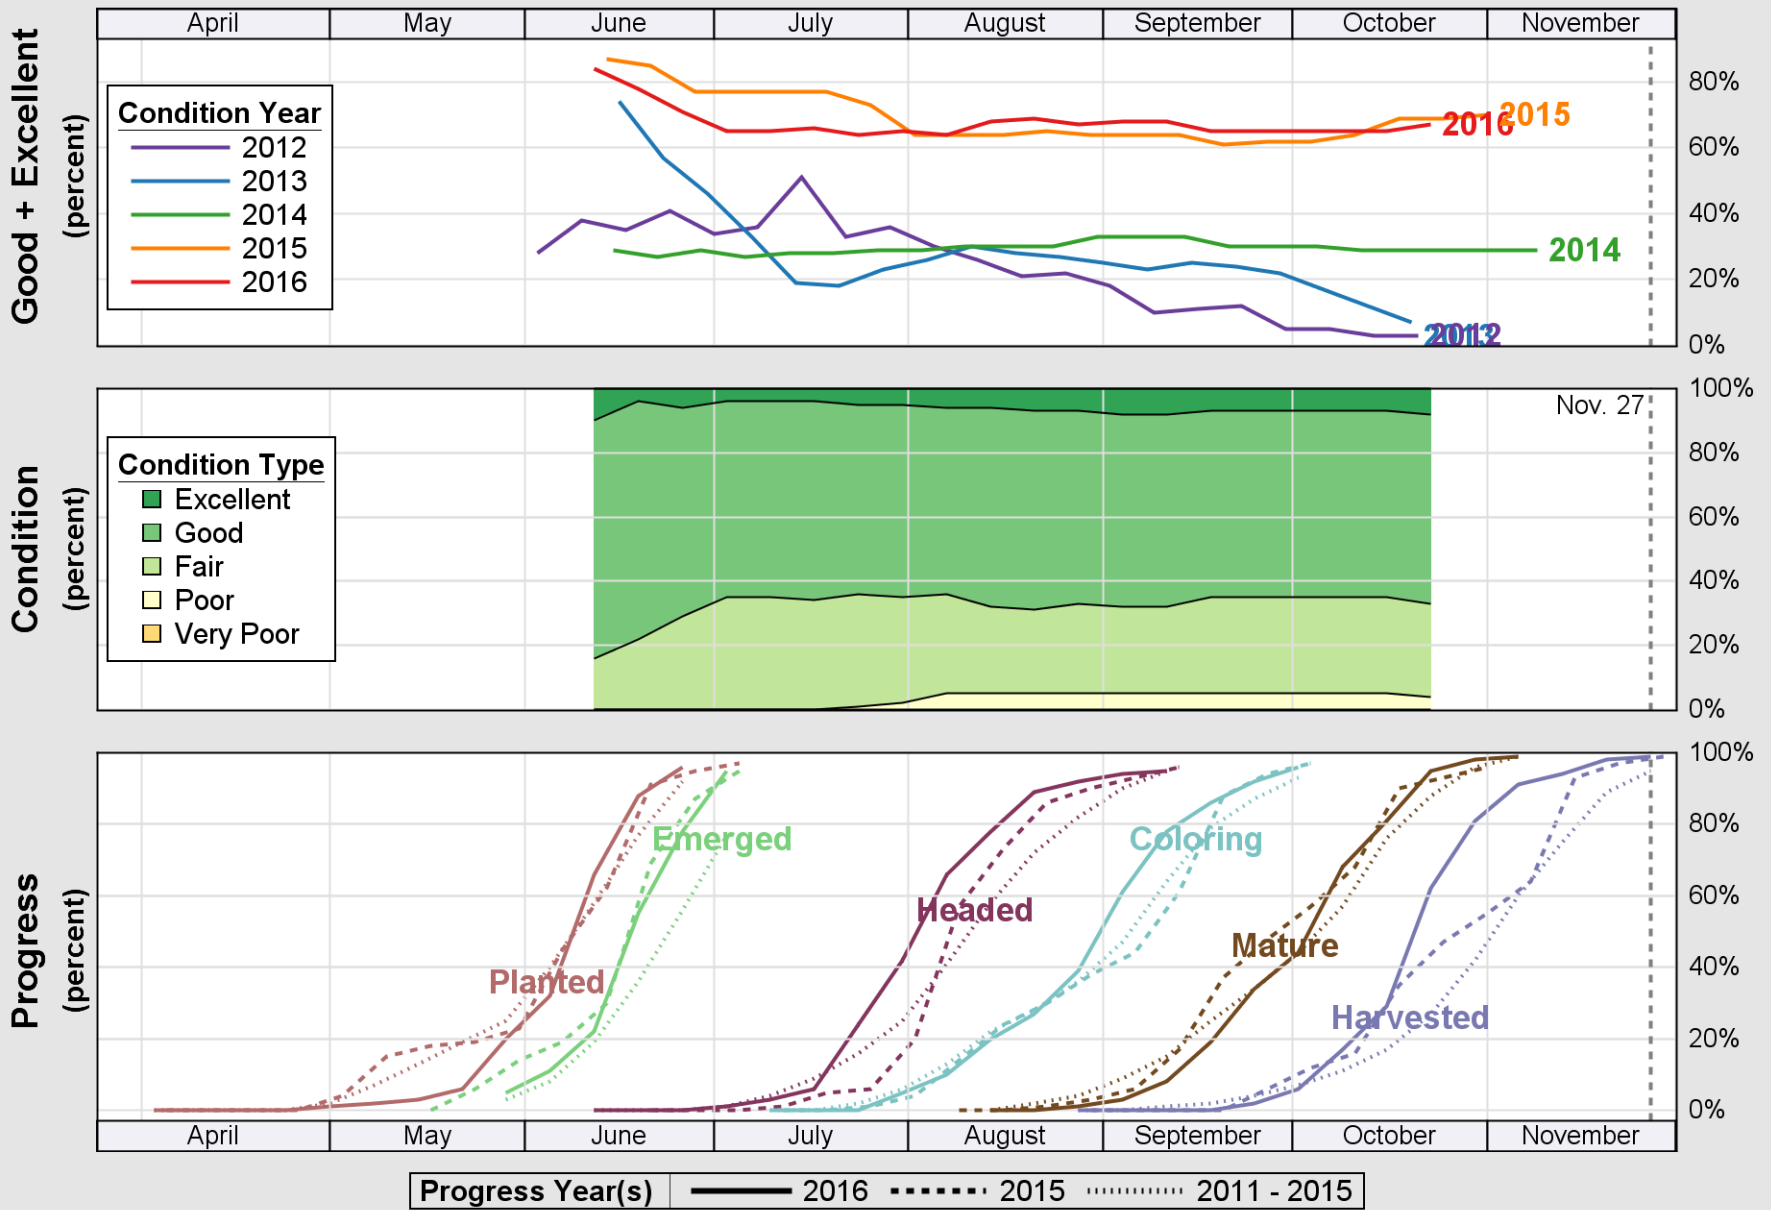

USDA

Crop Progress and Condition: Barley in Colorado , 2016

NASS

Source: National Agricultural Statistics Service (NASS), Crop Progress Report

USDA

Crop Progress and Condition: Corn in Colorado , 2016

NASS

Source: National Agricultural Statistics Service (NASS), Crop Progress Report

USDA

Crop Progress and Condition: Pasture and Range in Colorado , 2016

NASS

Source: National Agricultural Statistics Service (NASS), Crop Progress Report

USDA

Crop Progress and Condition: Sorghum in Colorado , 2016

NASS

Source: National Agricultural Statistics Service (NASS), Crop Progress Report

USDA

Crop Progress and Condition: Spring Wheat in Colorado , 2016

NASS

Source: National Agricultural Statistics Service (NASS), Crop Progress Report