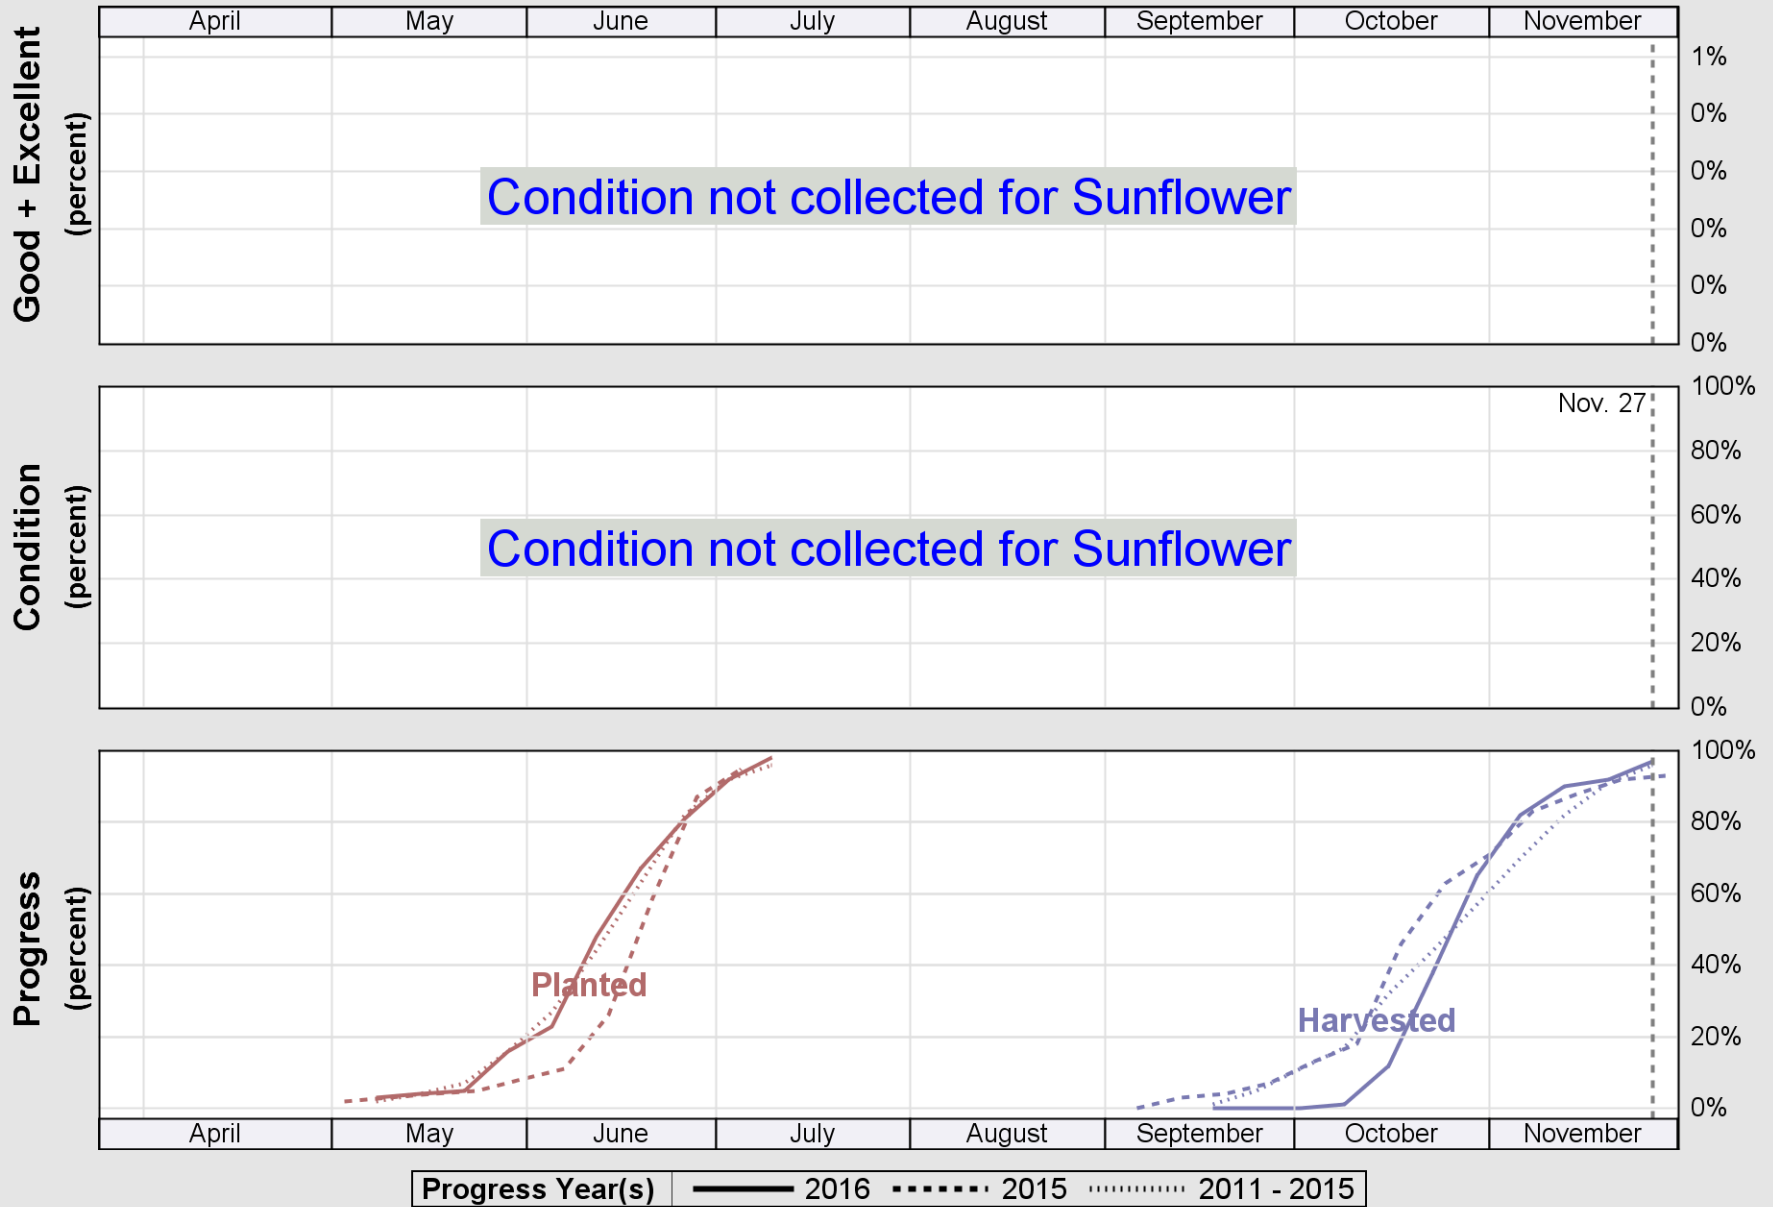

USDA

Crop Progress and Condition: Sunflower in Colorado , 2016

NASS

Source: National Agricultural Statistics Service (NASS), Crop Progress Report