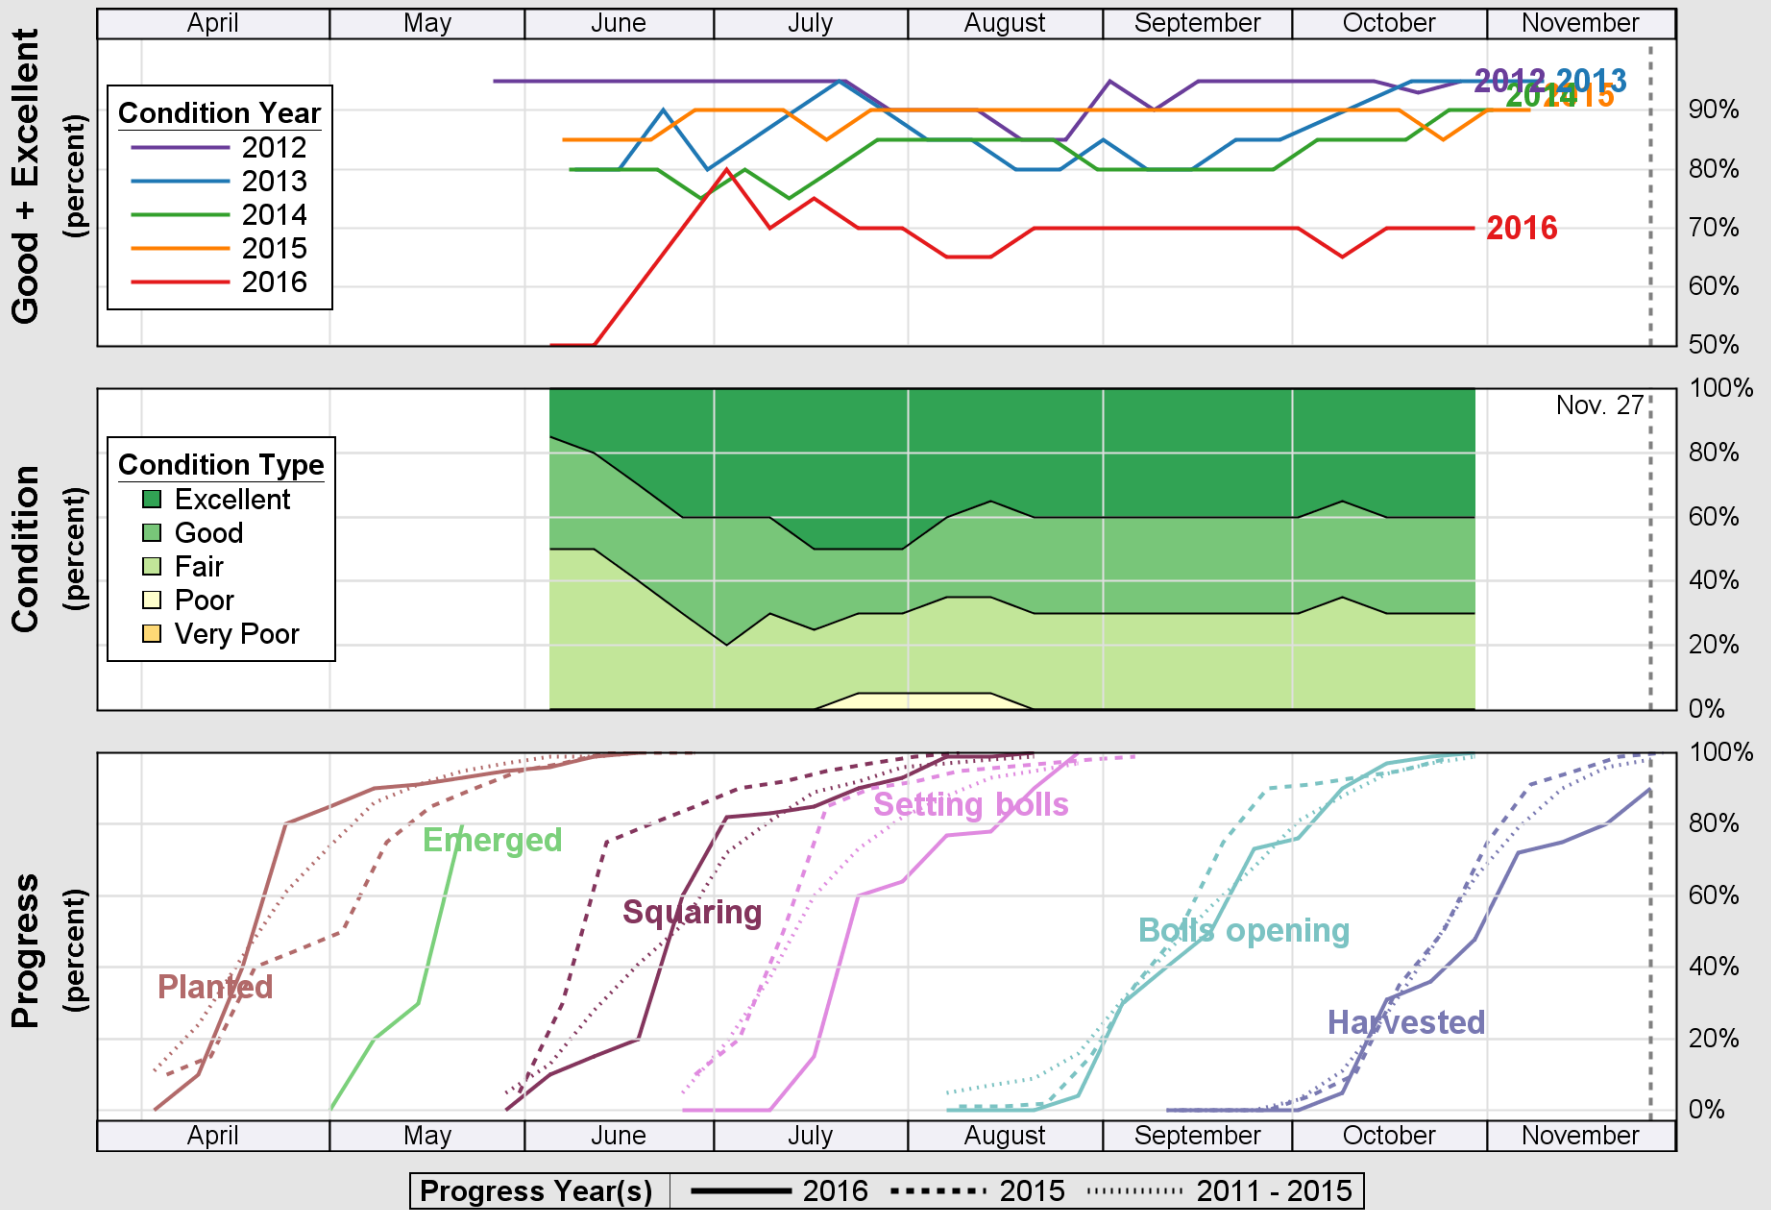

USDA

Crop Progress and Condition: Cotton in California , 2016

NASS

Source: National Agricultural Statistics Service (NASS), Crop Progress Report

USDA

Crop Progress and Condition: Pasture and Range in California , 2016

NASS

Source: National Agricultural Statistics Service (NASS), Crop Progress Report

USDA

Crop Progress and Condition: Rice in California , 2016

NASS

Source: National Agricultural Statistics Service (NASS), Crop Progress Report

USDA

Crop Progress and Condition: Winter Wheat in California , 2016

NASS

Source: National Agricultural Statistics Service (NASS), Crop Progress Report