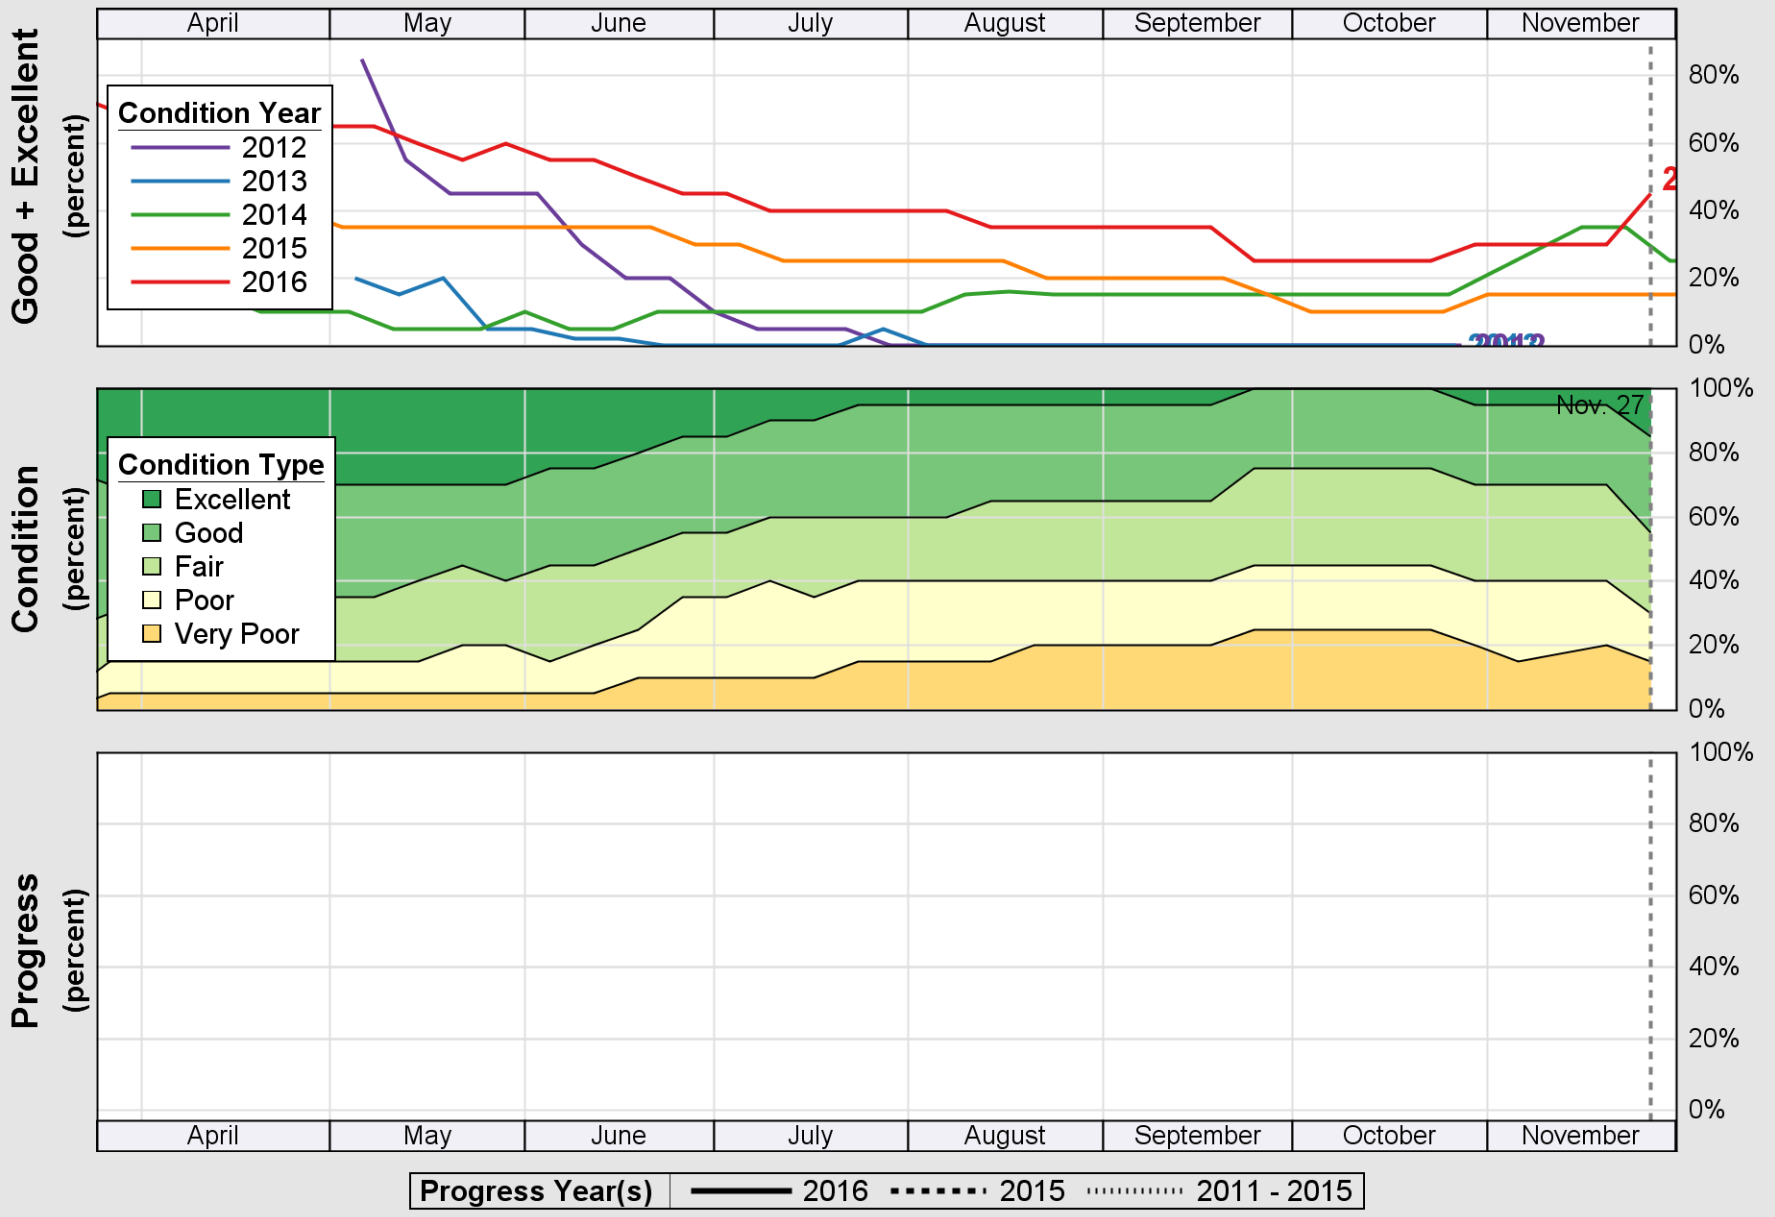

USDA

Crop Progress and Condition: Cotton in California , 2016

NASS

Source: National Agricultural Statistics Service (NASS), Crop Progress Report

USDA

Crop Progress and Condition: Pasture and Range in California , 2016

NASS

Source: National Agricultural Statistics Service (NASS), Crop Progress Report

USDA

Crop Progress and Condition: Rice in California , 2016

NASS

Source: National Agricultural Statistics Service (NASS), Crop Progress Report

USDA

Crop Progress and Condition: Winter Wheat in California , 2016

NASS

Source: National Agricultural Statistics Service (NASS), Crop Progress Report