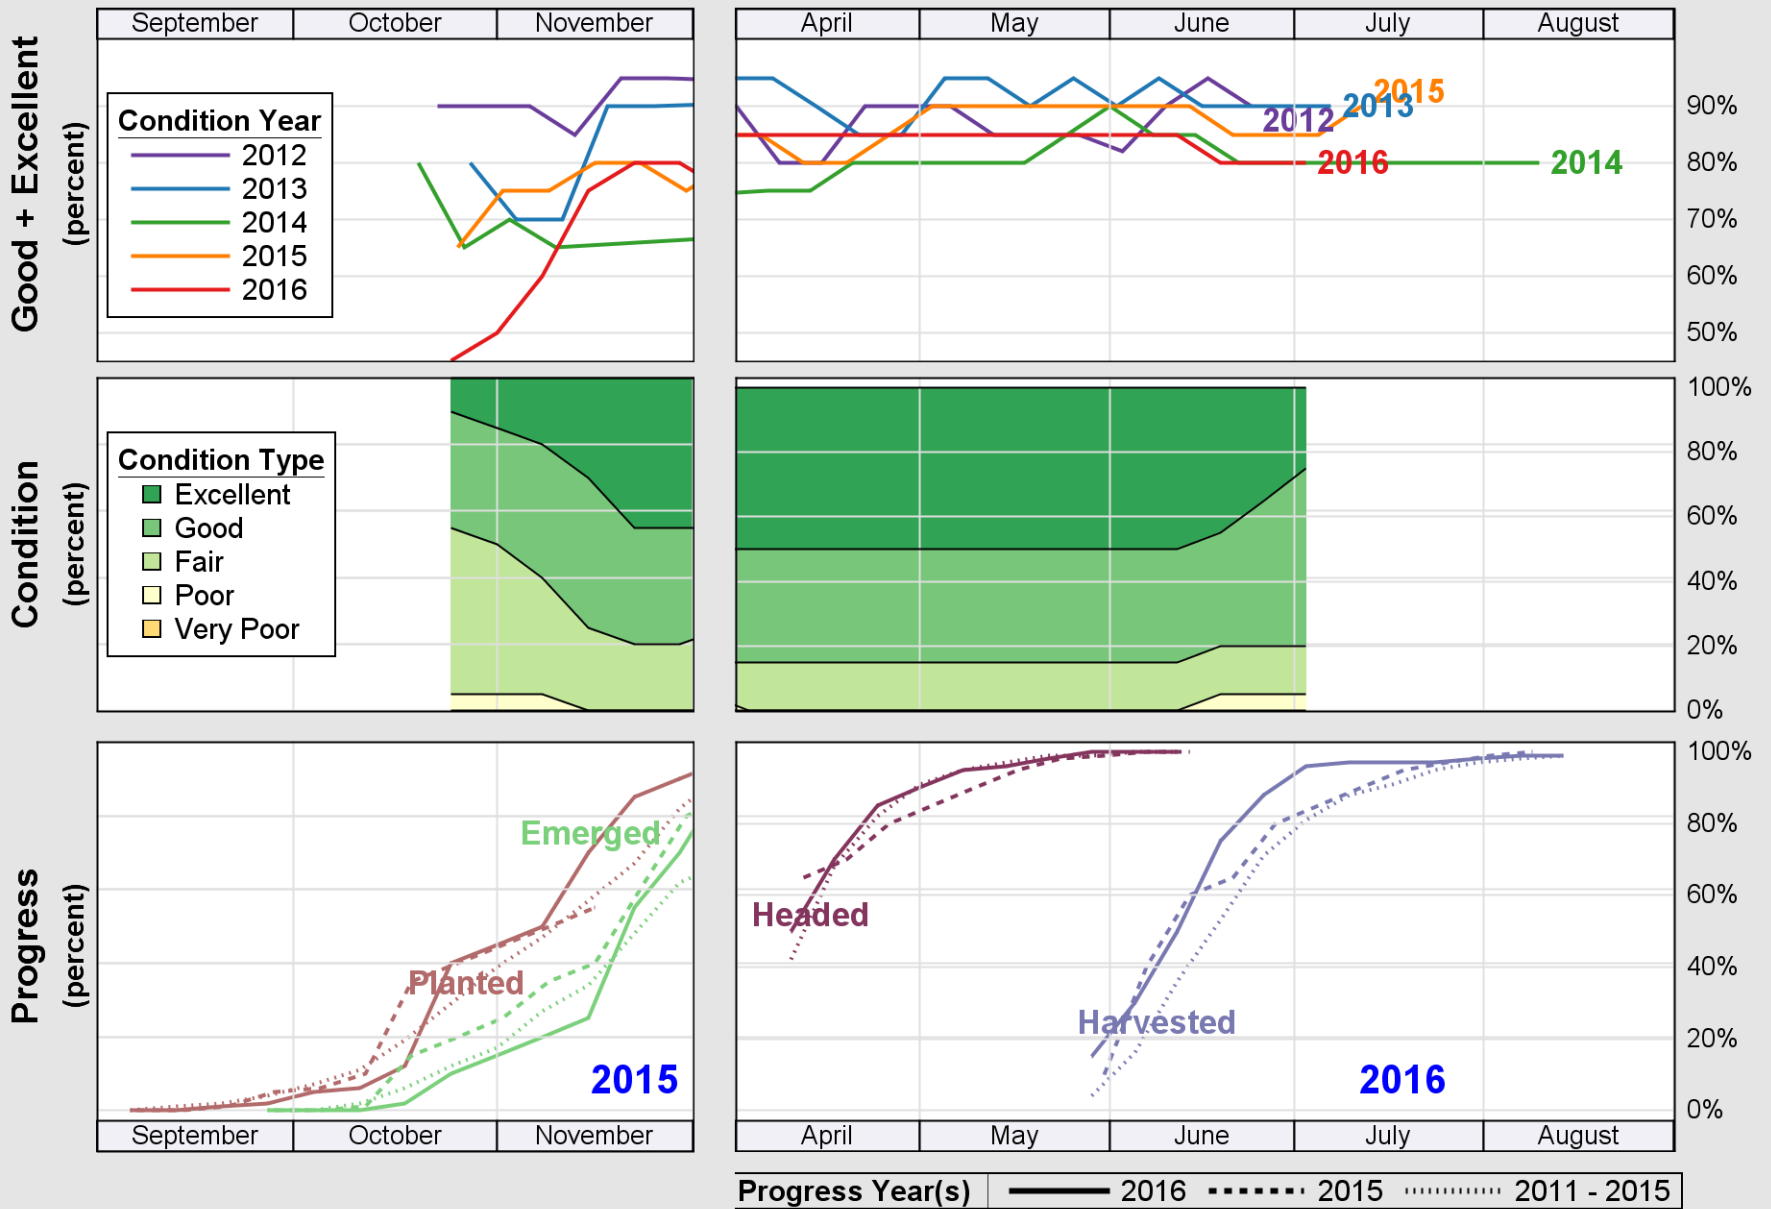

USDA

Crop Progress and Condition: Cotton in California , 2016

NASS

Source: National Agricultural Statistics Service (NASS), Crop Progress Report

USDA

Crop Progress and Condition: Pasture and Range in California , 2016

NASS

Source: National Agricultural Statistics Service (NASS), Crop Progress Report

USDA

Crop Progress and Condition: Rice in California , 2016

NASS

Source: National Agricultural Statistics Service (NASS), Crop Progress Report

USDA

Crop Progress and Condition: Winter Wheat in California , 2016

NASS

Source: National Agricultural Statistics Service (NASS), Crop Progress Report