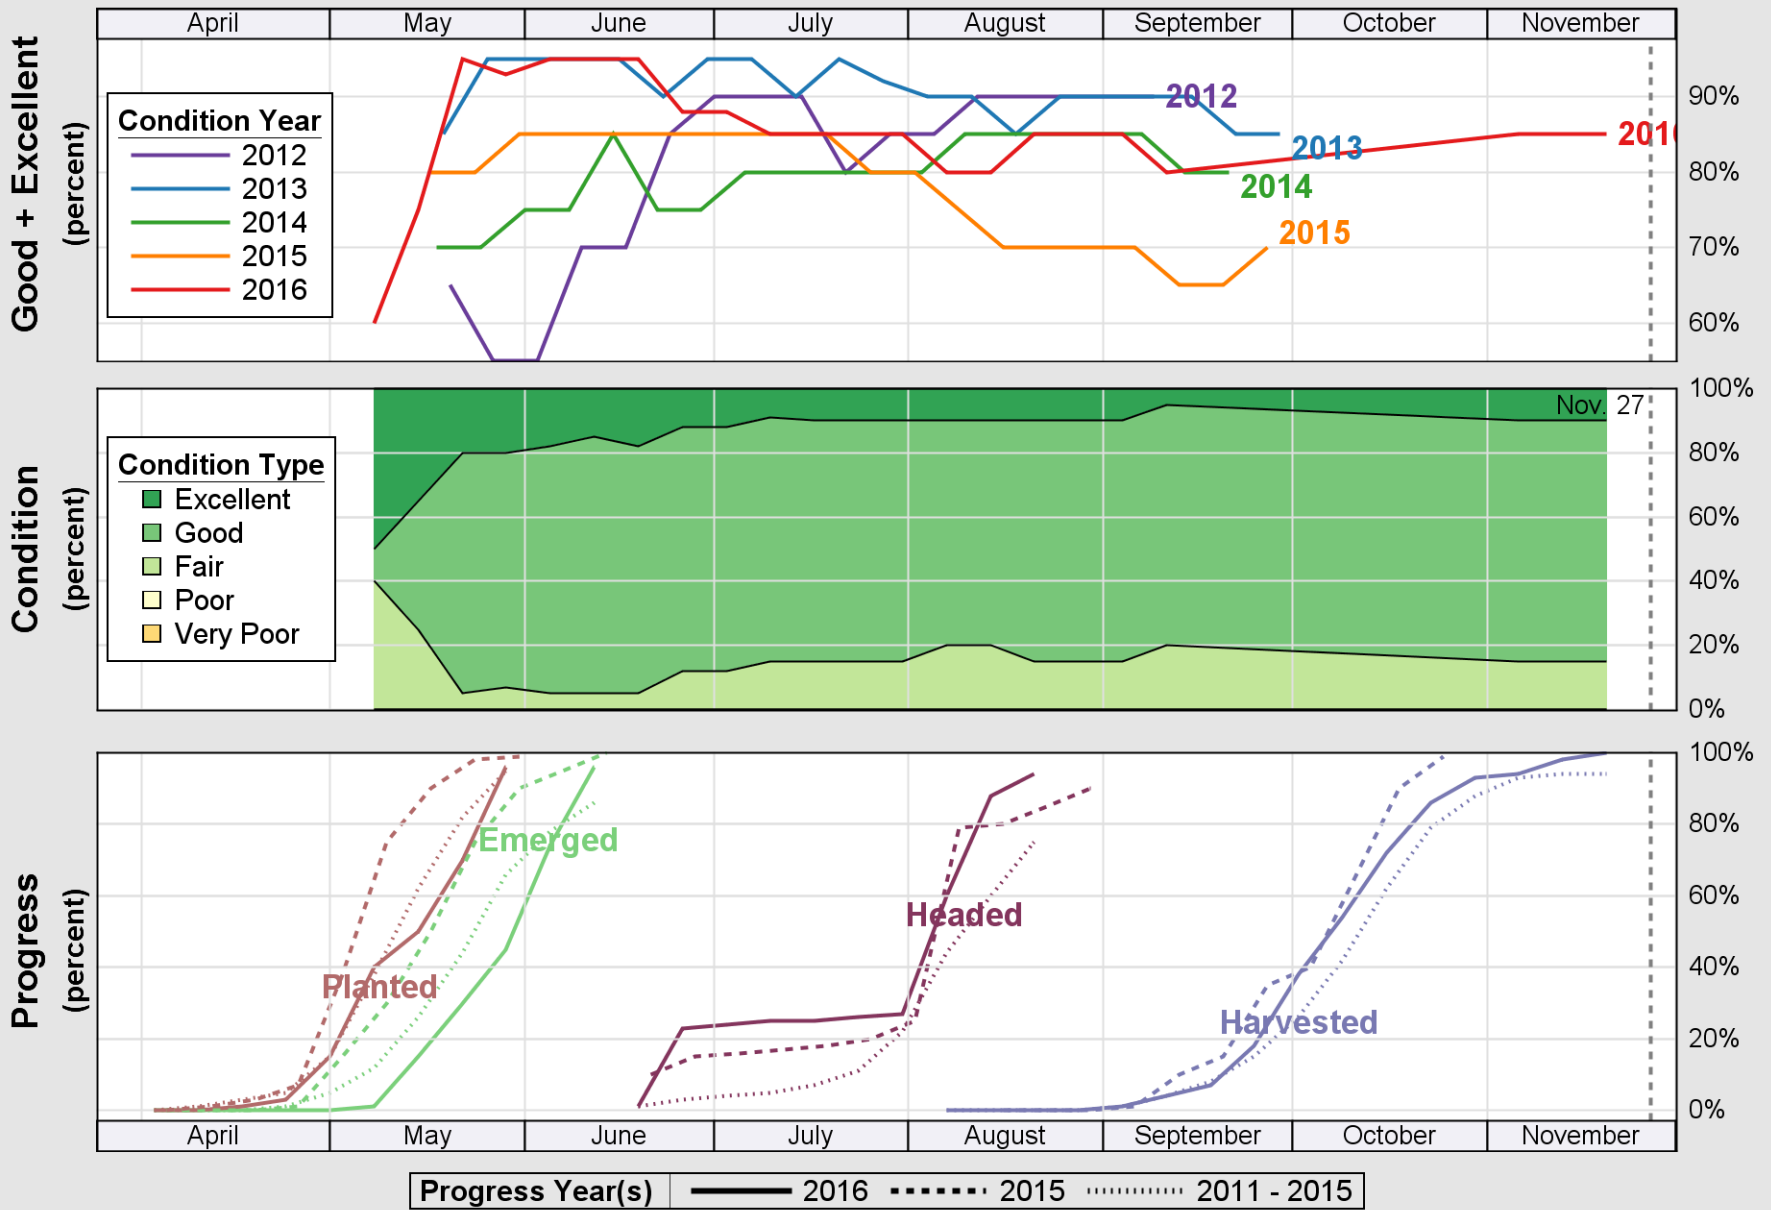

USDA

Crop Progress and Condition: Cotton in California , 2016

NASS

Source: National Agricultural Statistics Service (NASS), Crop Progress Report

USDA

Crop Progress and Condition: Pasture and Range in California , 2016

NASS

Source: National Agricultural Statistics Service (NASS), Crop Progress Report

USDA

Crop Progress and Condition: Rice in California , 2016

NASS

Source: National Agricultural Statistics Service (NASS), Crop Progress Report

USDA

Crop Progress and Condition: Winter Wheat in California , 2016

NASS

Source: National Agricultural Statistics Service (NASS), Crop Progress Report