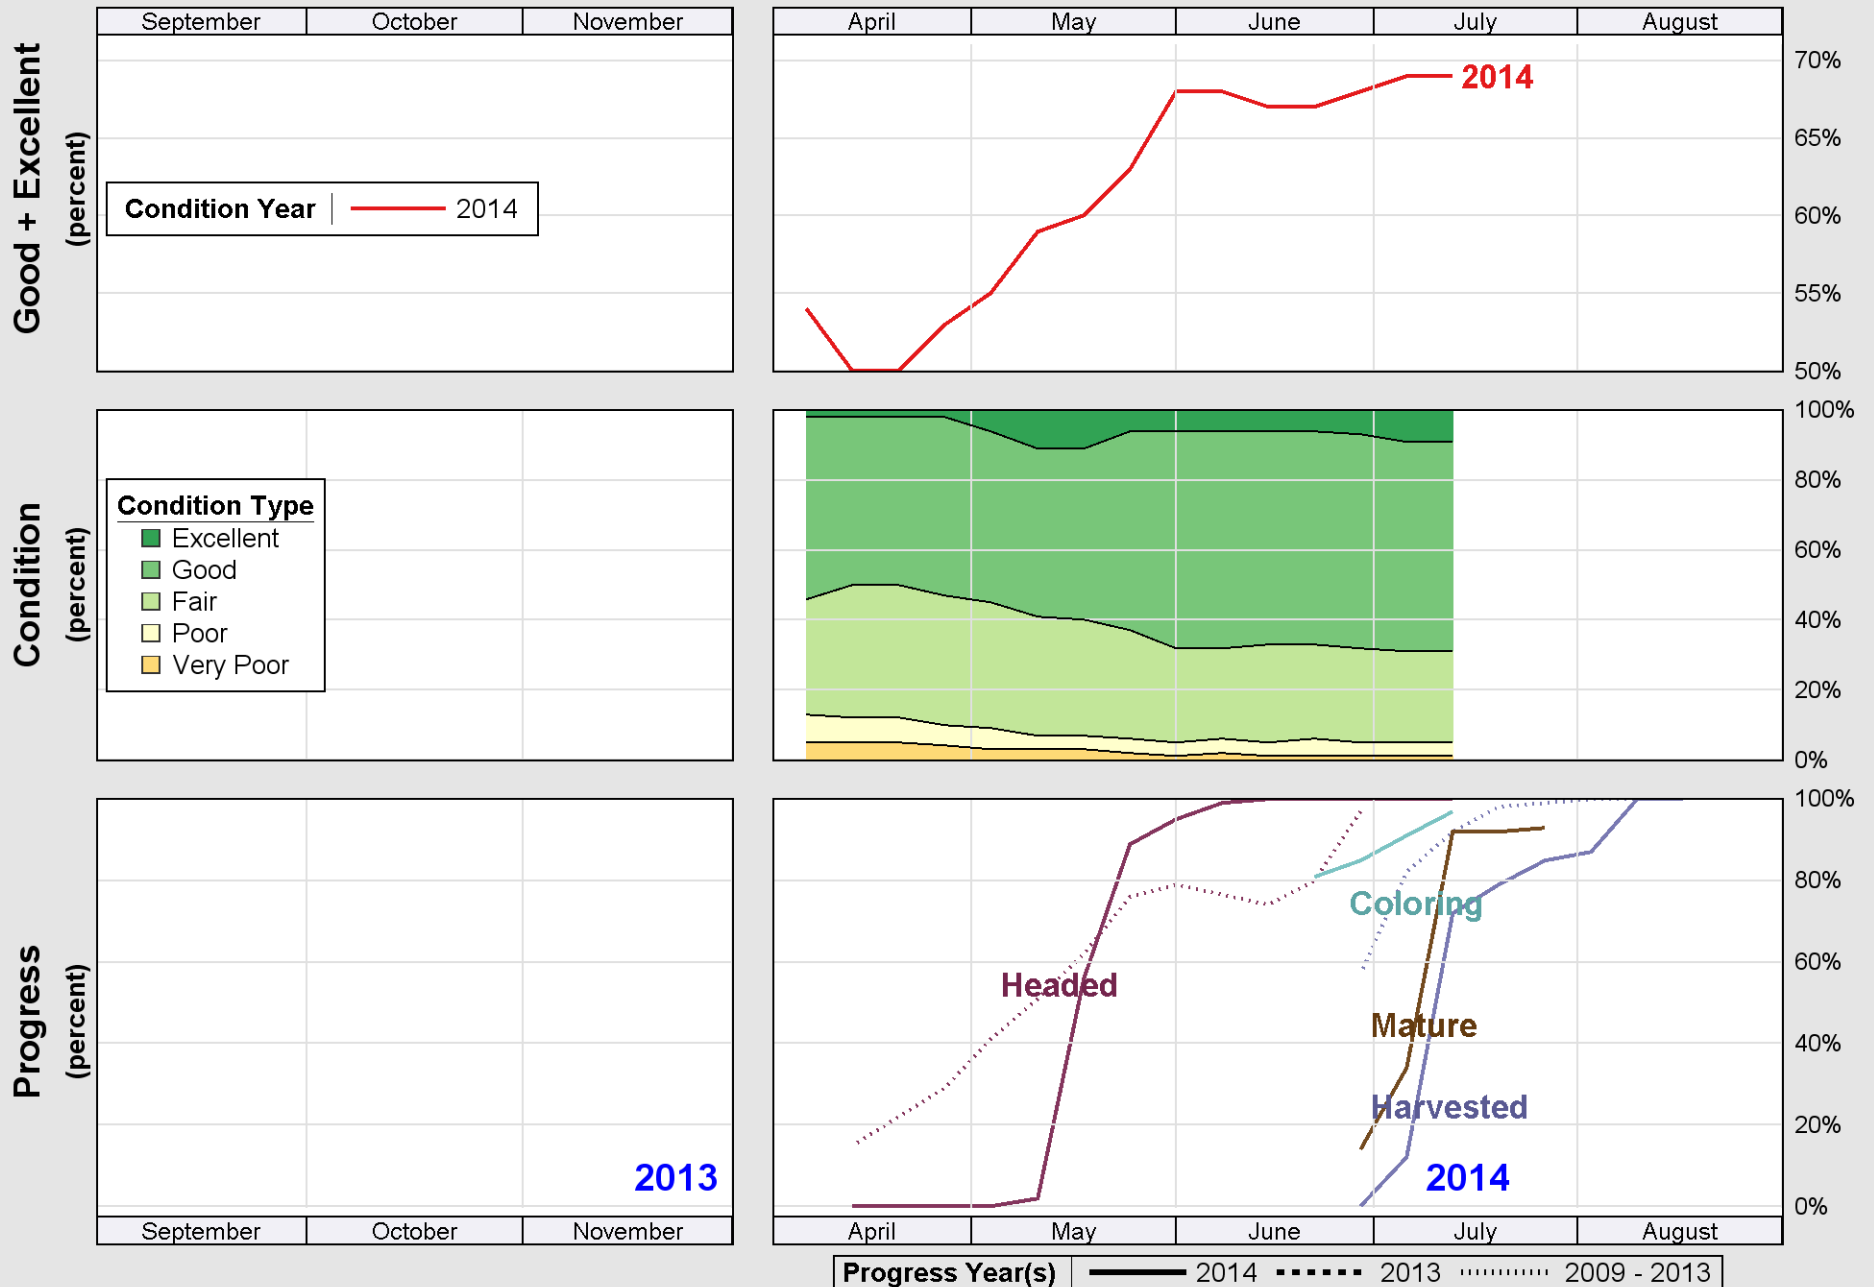

Crop Progress and Condition: Corn in New Jersey , 2014

Source: National Agricultural Statistics Service (NASS), Crop Progress Report

Source: National Agricultural Statistics Service (NASS), Crop Progress Report

Source: National Agricultural Statistics Service (NASS), Crop Progress Report

Source: National Agricultural Statistics Service (NASS), Crop Progress Report