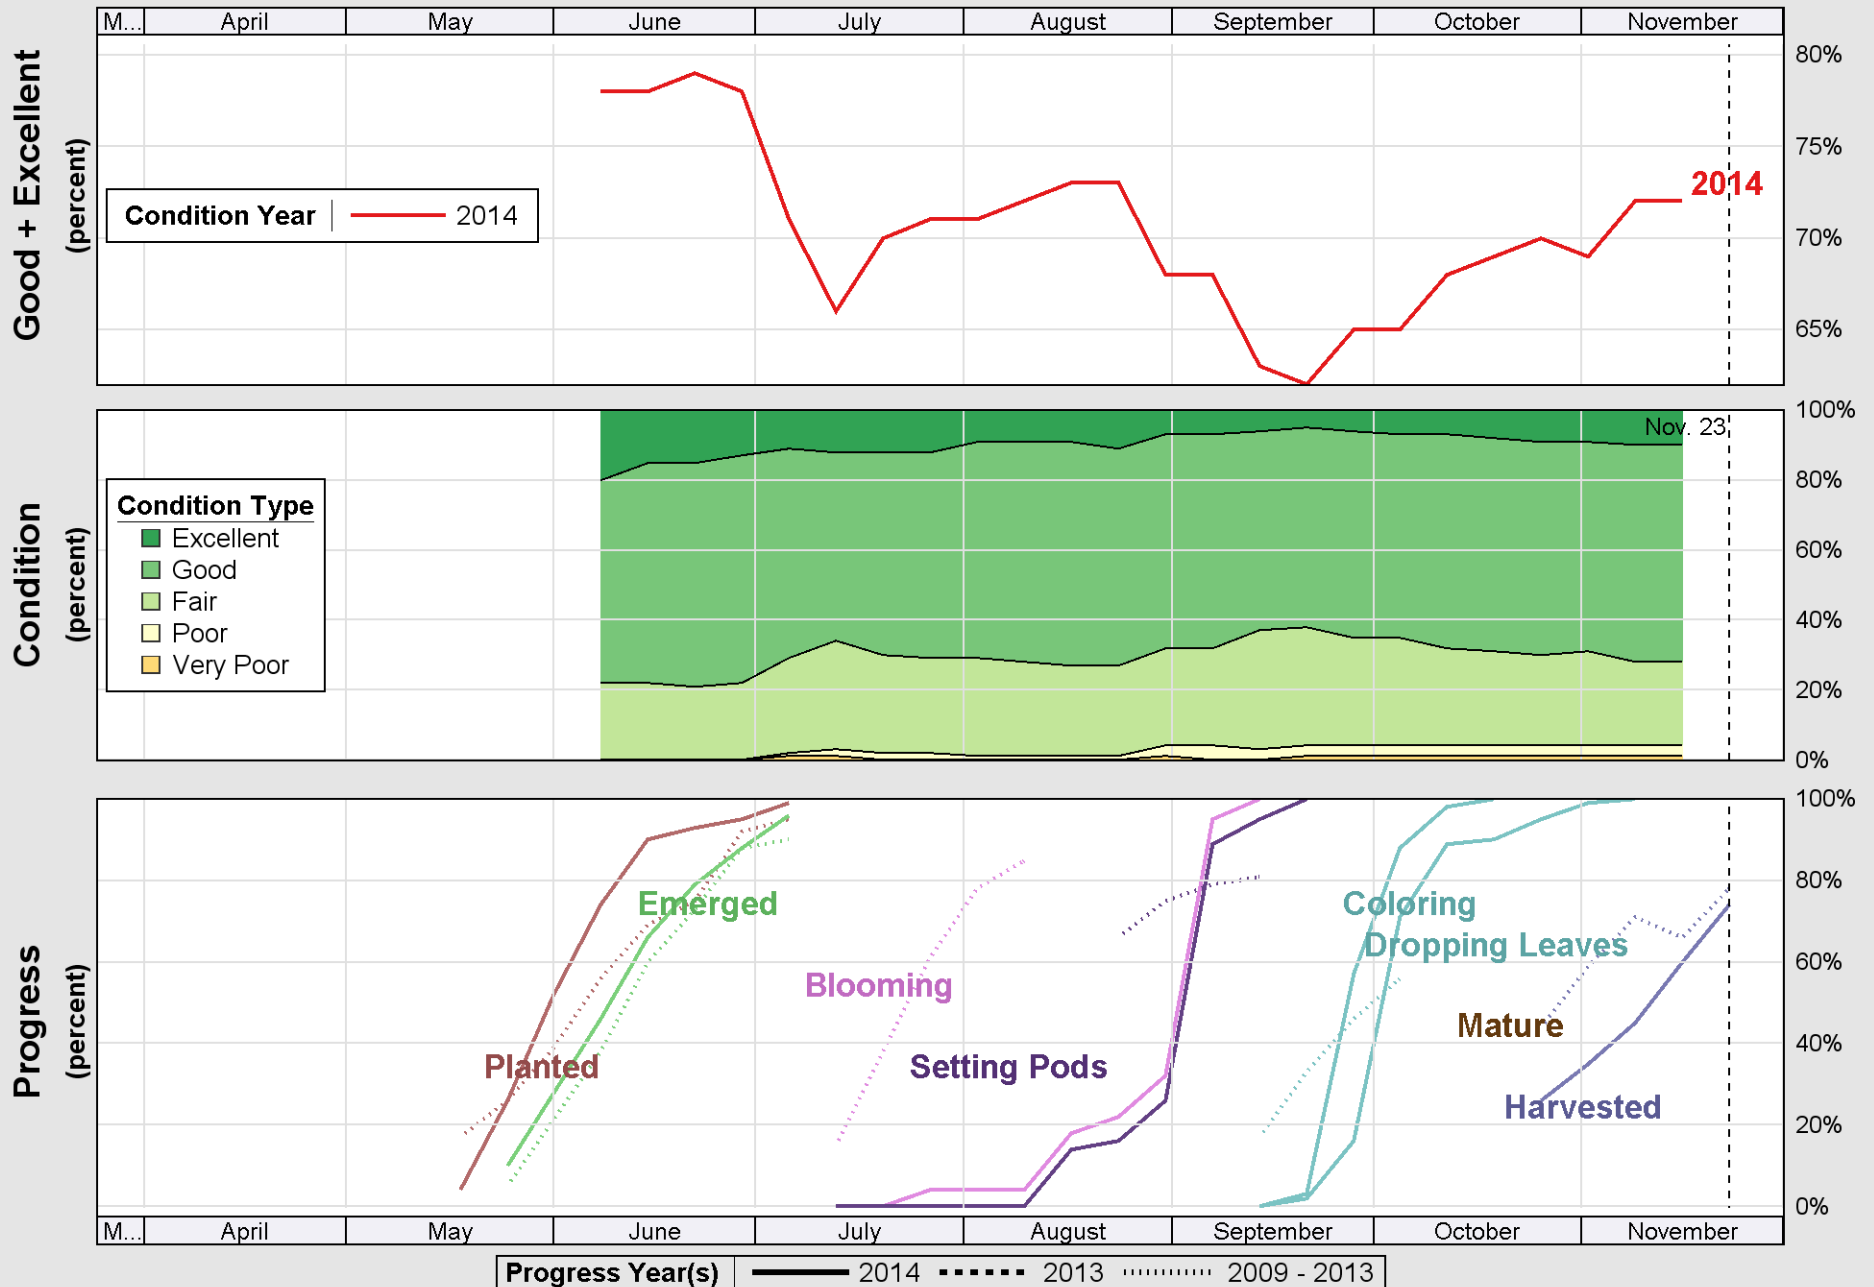

Crop Progress and Condition: Corn in New Jersey , 2014

Source: National Agricultural Statistics Service (NASS), Crop Progress Report

Source: National Agricultural Statistics Service (NASS), Crop Progress Report

Source: National Agricultural Statistics Service (NASS), Crop Progress Report

Source: National Agricultural Statistics Service (NASS), Crop Progress Report