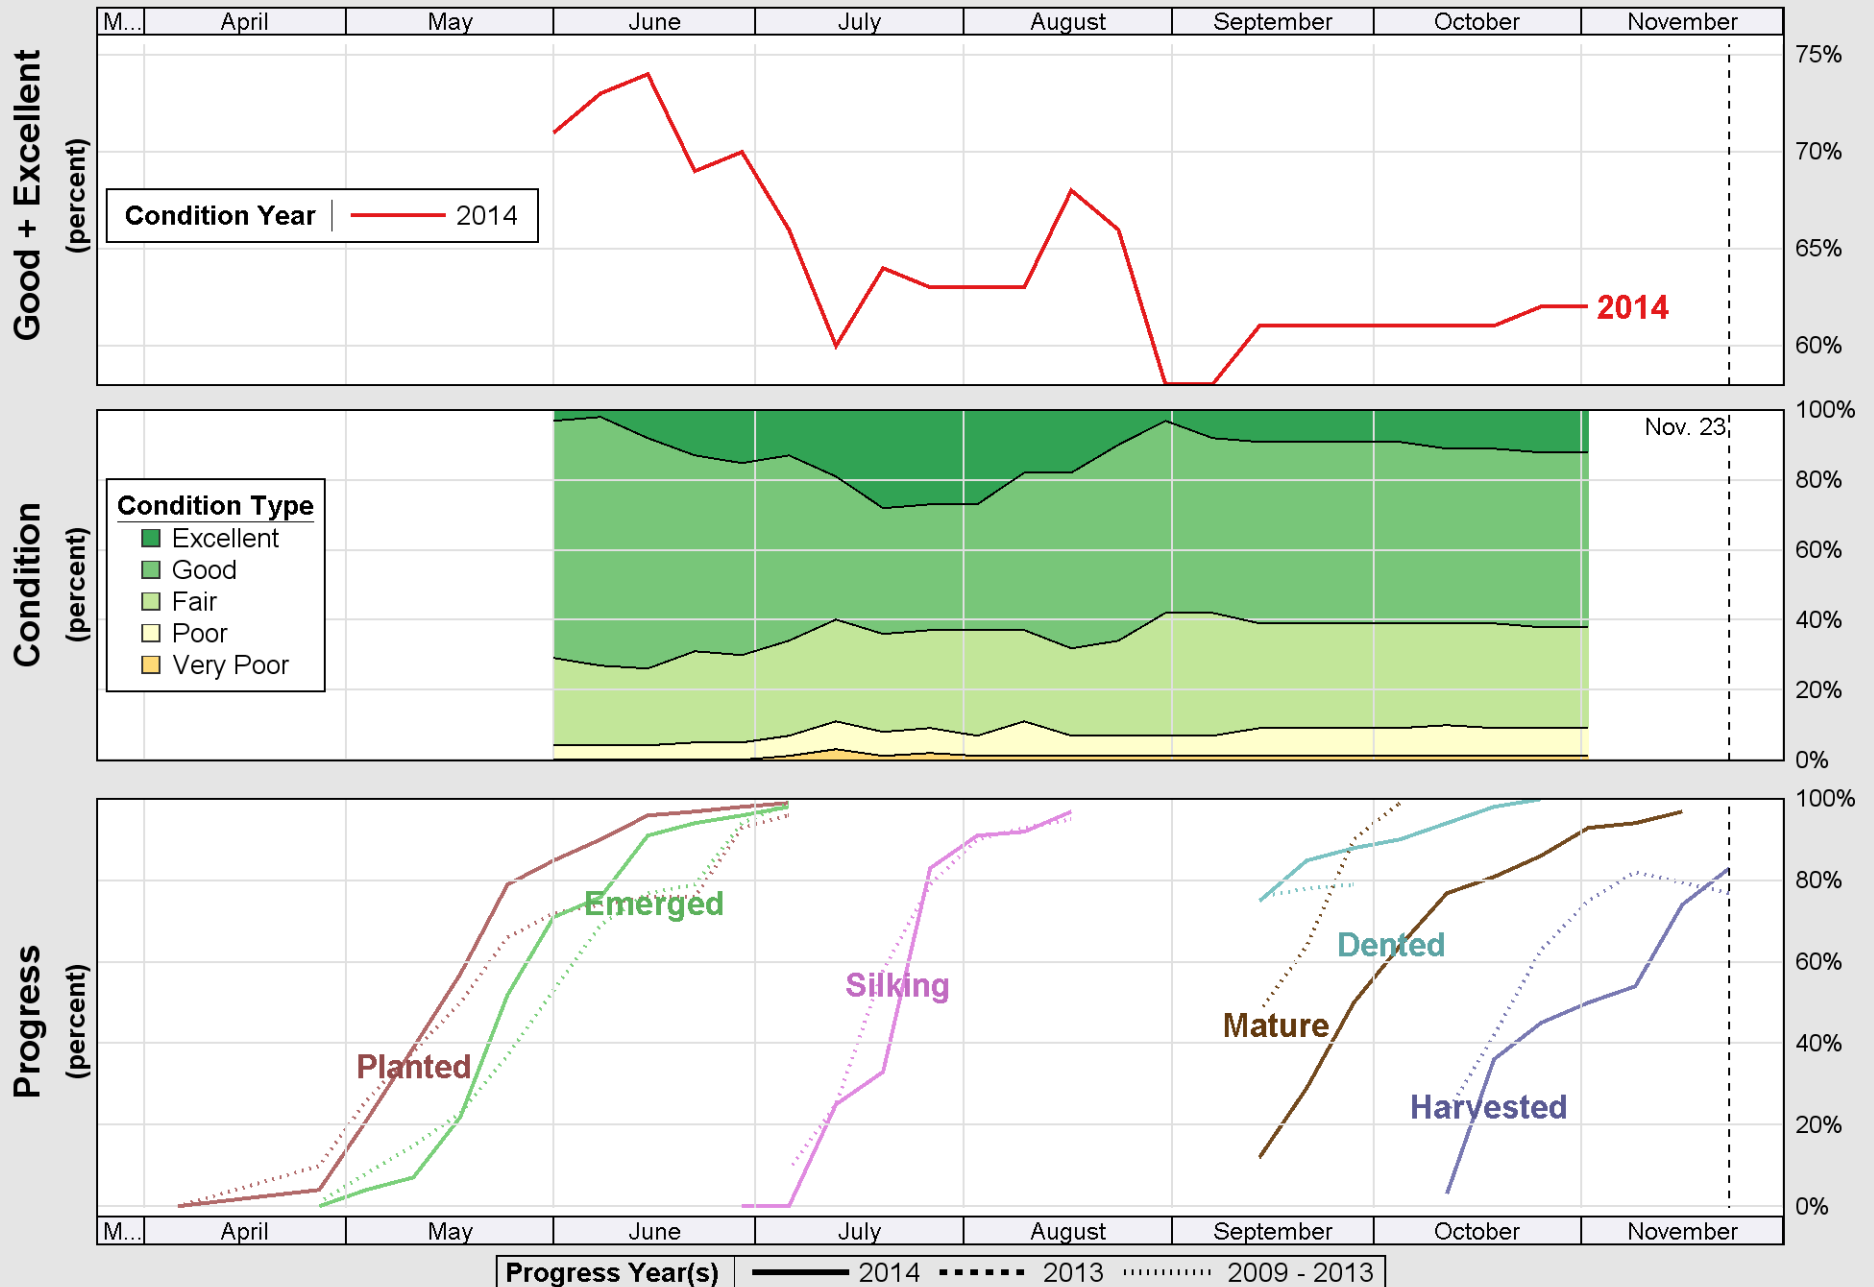

Crop Progress and Condition: Corn in New Jersey , 2014

Source: National Agricultural Statistics Service (NASS), Crop Progress Report

Source: National Agricultural Statistics Service (NASS), Crop Progress Report

Source: National Agricultural Statistics Service (NASS), Crop Progress Report

Source: National Agricultural Statistics Service (NASS), Crop Progress Report