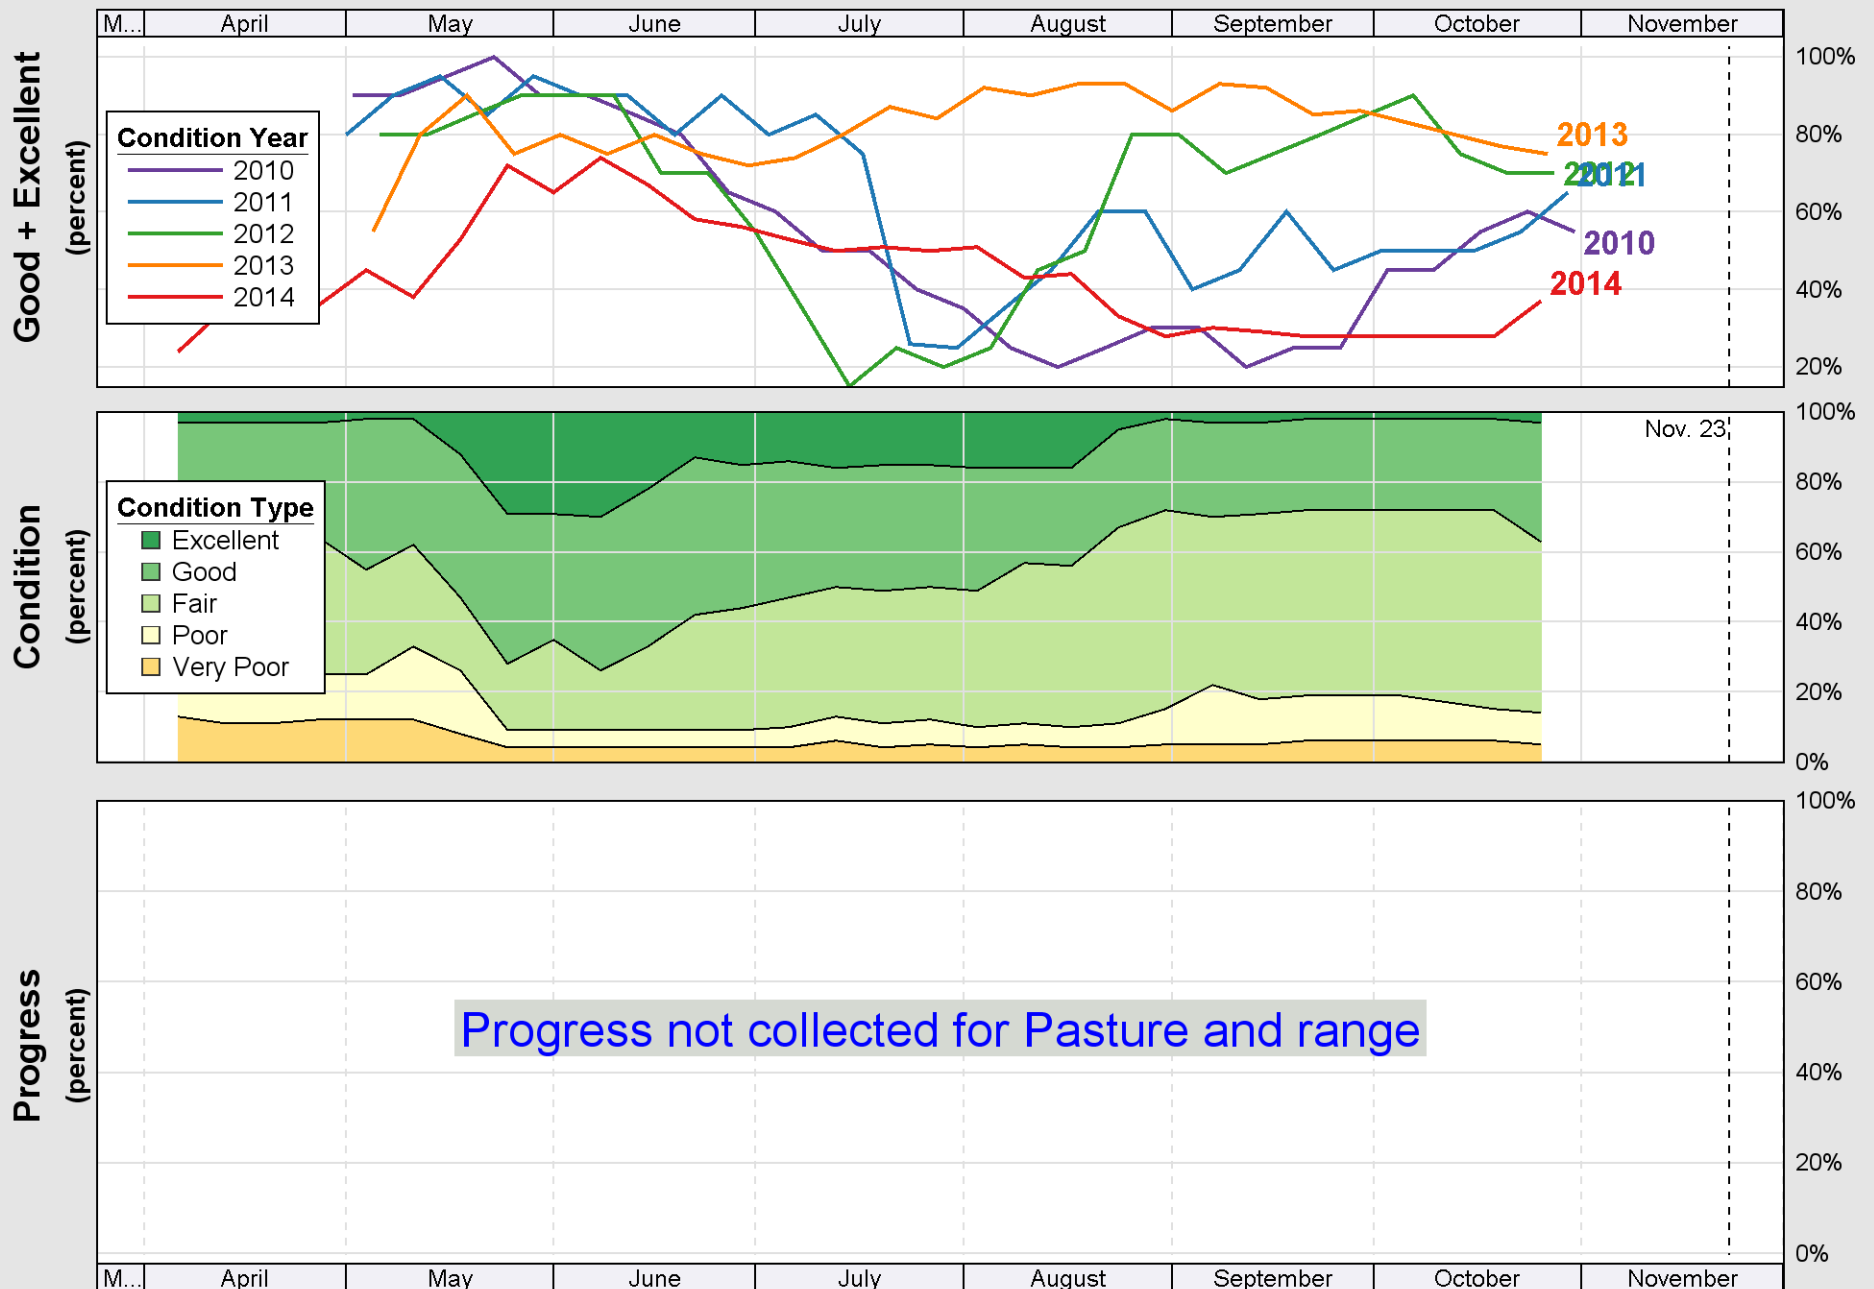

Crop Progress and Condition: Corn in New Jersey , 2014

Source: National Agricultural Statistics Service (NASS), Crop Progress Report

Source: National Agricultural Statistics Service (NASS), Crop Progress Report

Source: National Agricultural Statistics Service (NASS), Crop Progress Report

Source: National Agricultural Statistics Service (NASS), Crop Progress Report