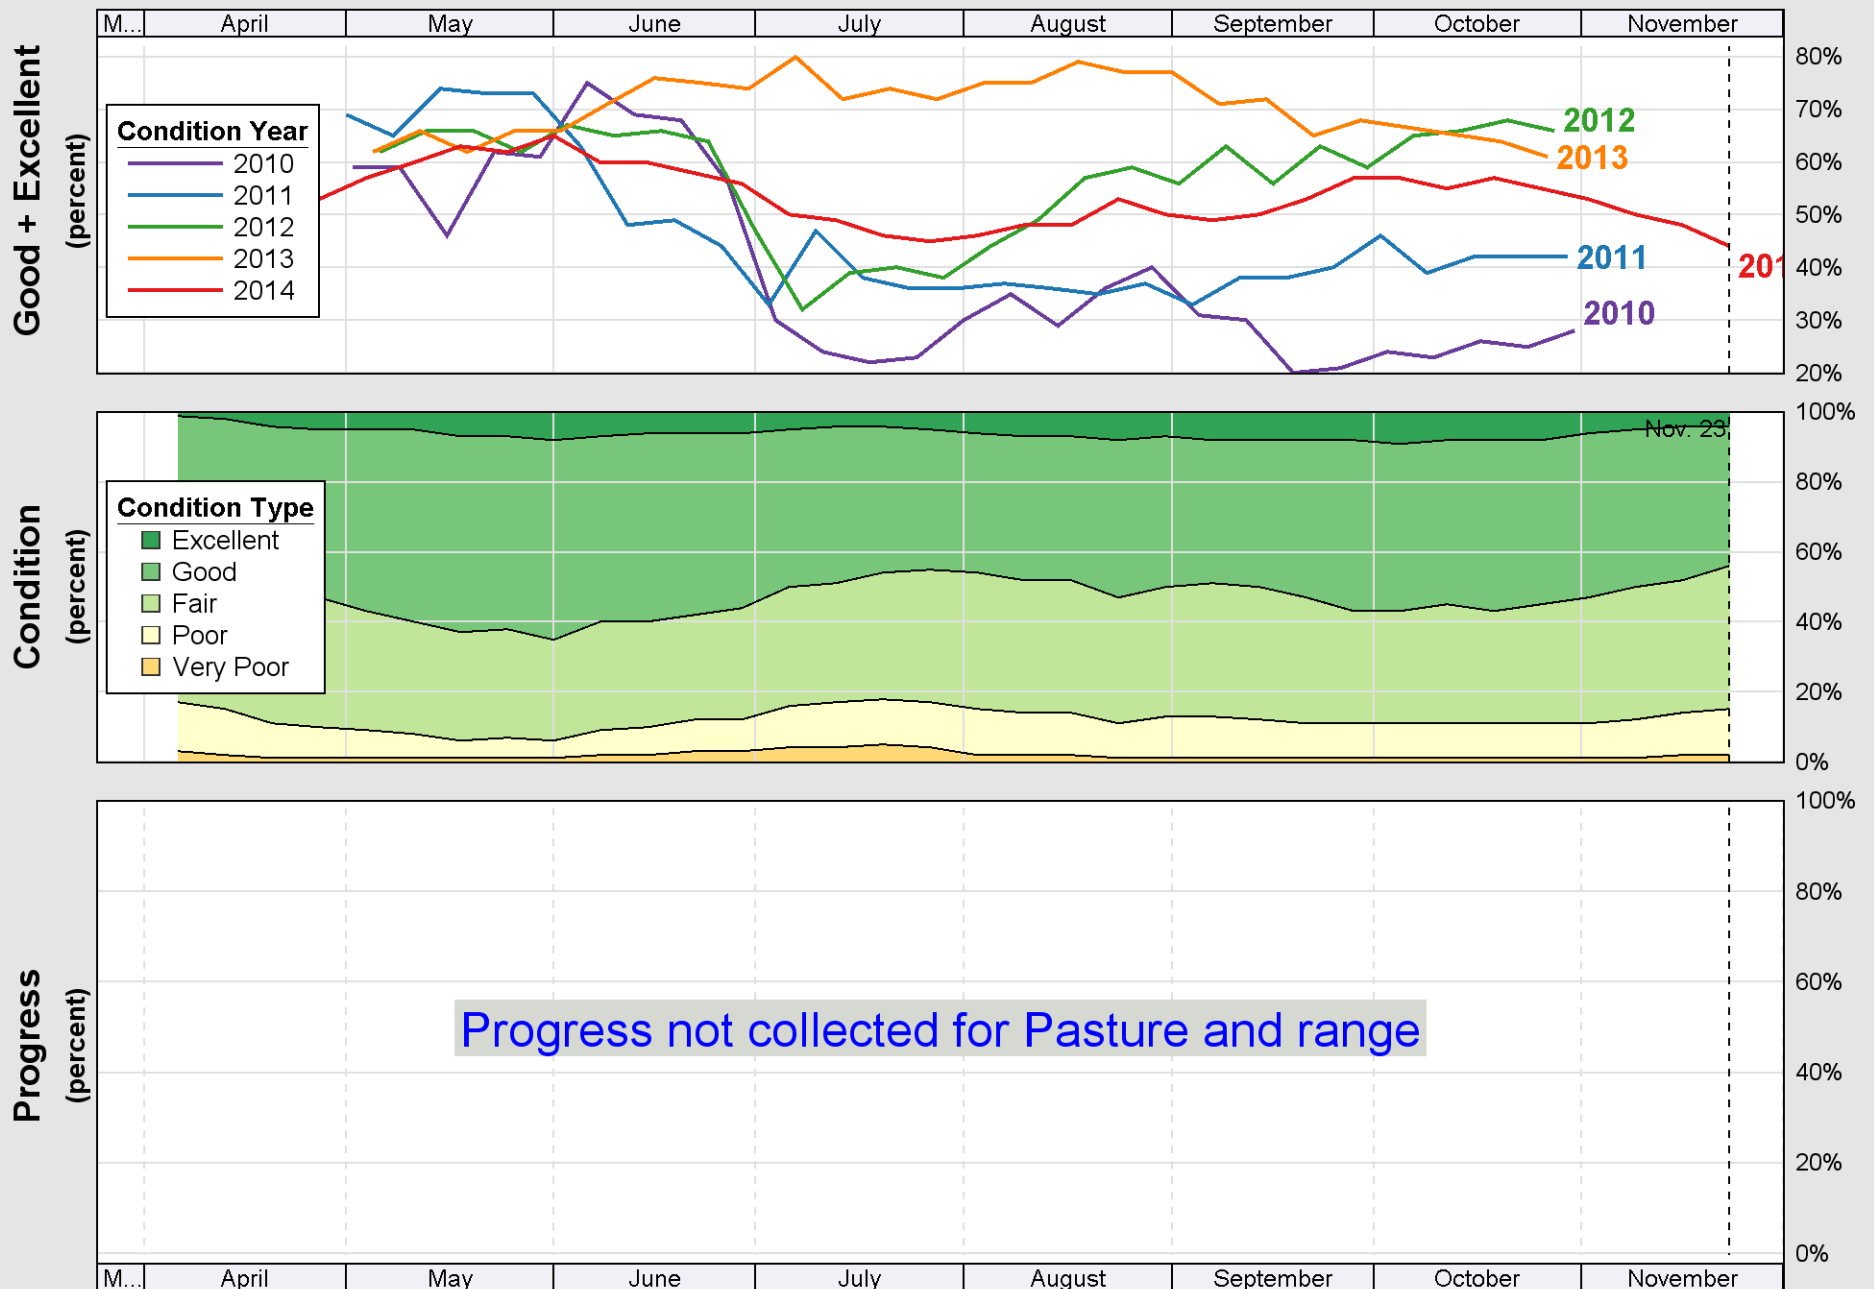

Source: National Agricultural Statistics Service (NASS), Crop Progress Report

Source: National Agricultural Statistics Service (NASS), Crop Progress Report

# Crop Progress and Condition: Oats in North Carolina , 2014

Source: National Agricultural Statistics Service (NASS), Crop Progress Report

Source: National Agricultural Statistics Service (NASS), Crop Progress Report

Source: National Agricultural Statistics Service (NASS), Crop Progress Report

Source: National Agricultural Statistics Service (NASS), Crop Progress Report

Source: National Agricultural Statistics Service (NASS), Crop Progress Report