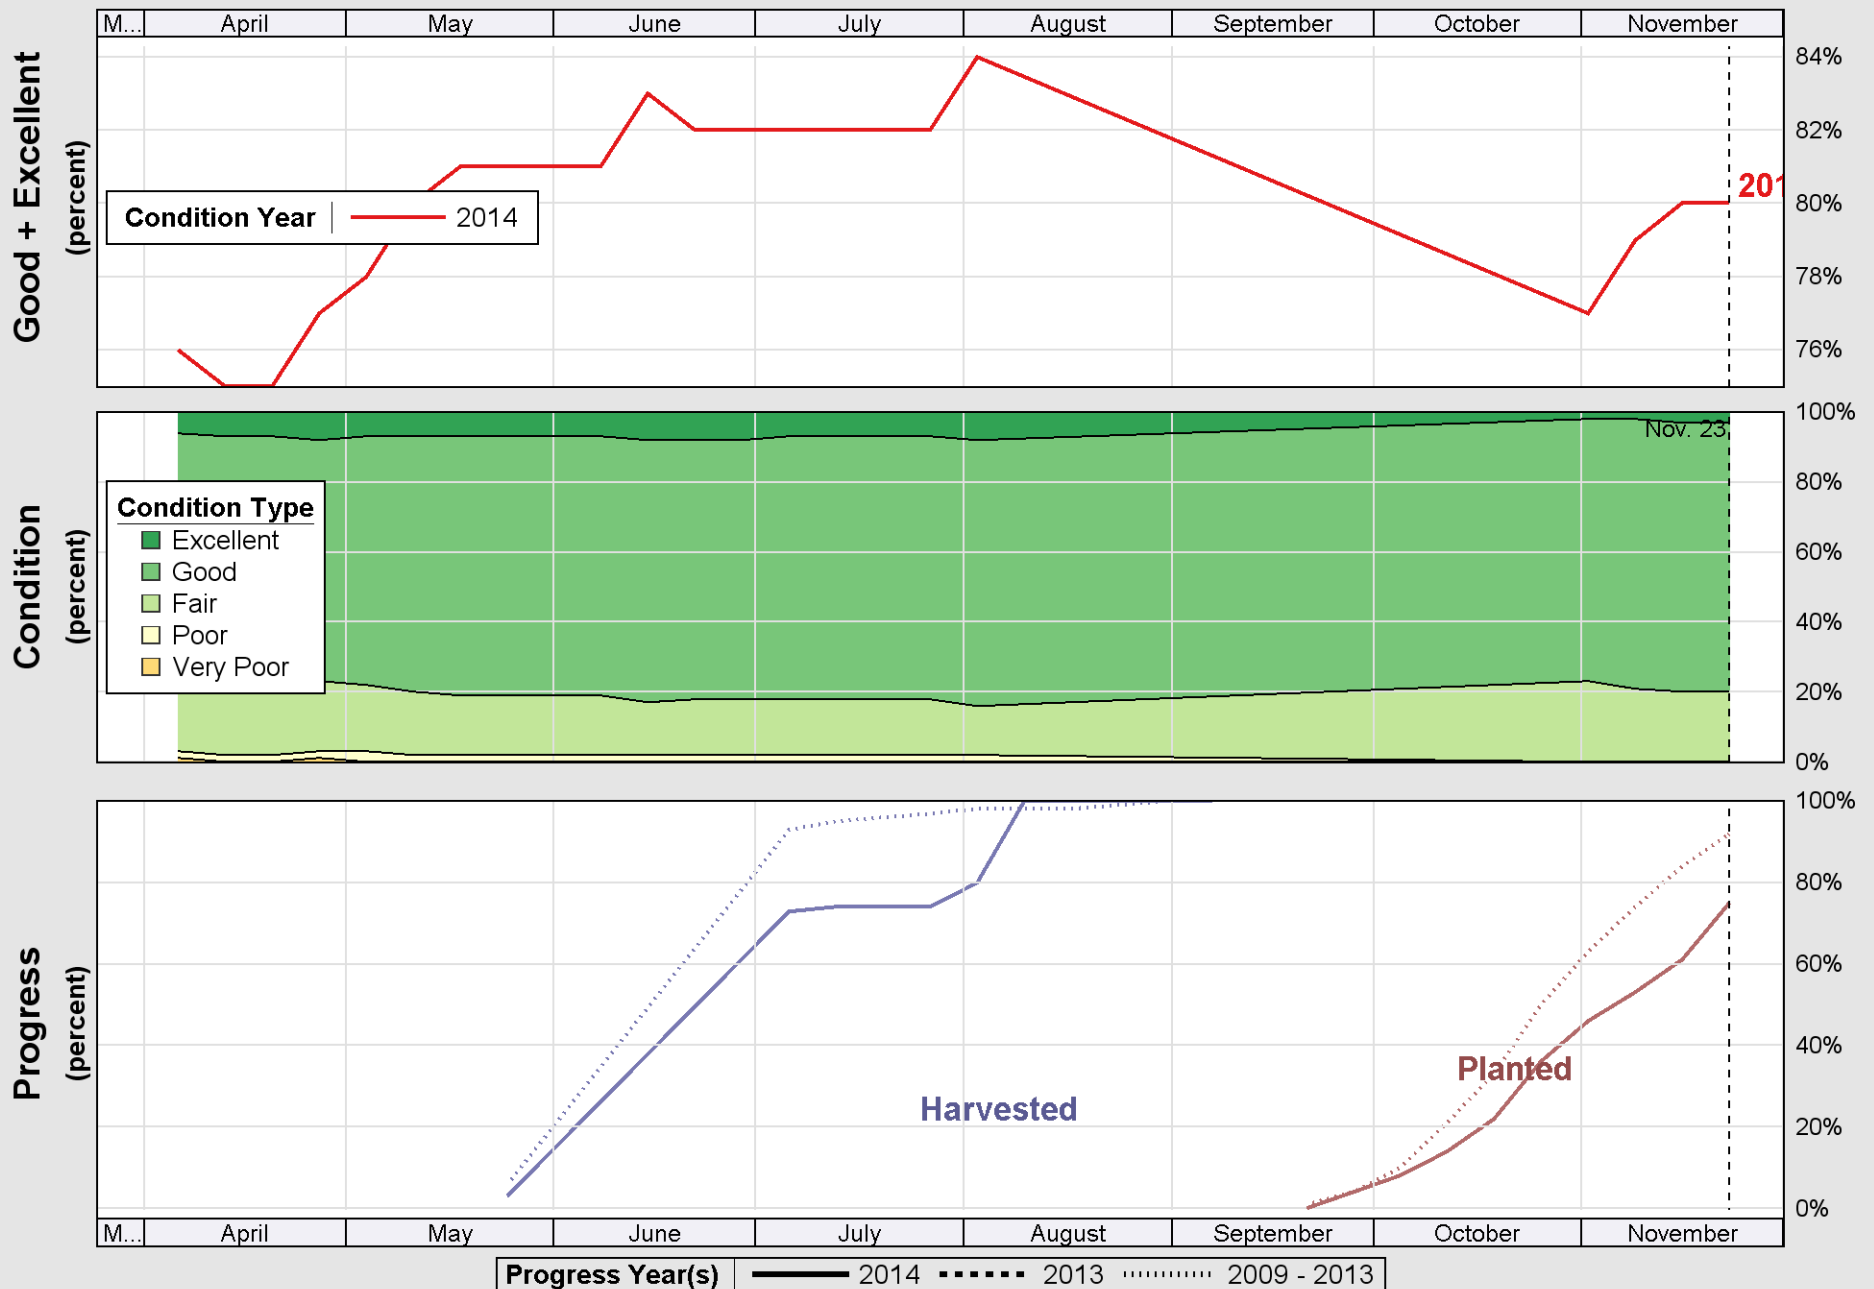

Source: National Agricultural Statistics Service (NASS), Crop Progress Report

Source: National Agricultural Statistics Service (NASS), Crop Progress Report

# Crop Progress and Condition: Oats in North Carolina , 2014

Source: National Agricultural Statistics Service (NASS), Crop Progress Report

Source: National Agricultural Statistics Service (NASS), Crop Progress Report

Source: National Agricultural Statistics Service (NASS), Crop Progress Report

Source: National Agricultural Statistics Service (NASS), Crop Progress Report

Source: National Agricultural Statistics Service (NASS), Crop Progress Report