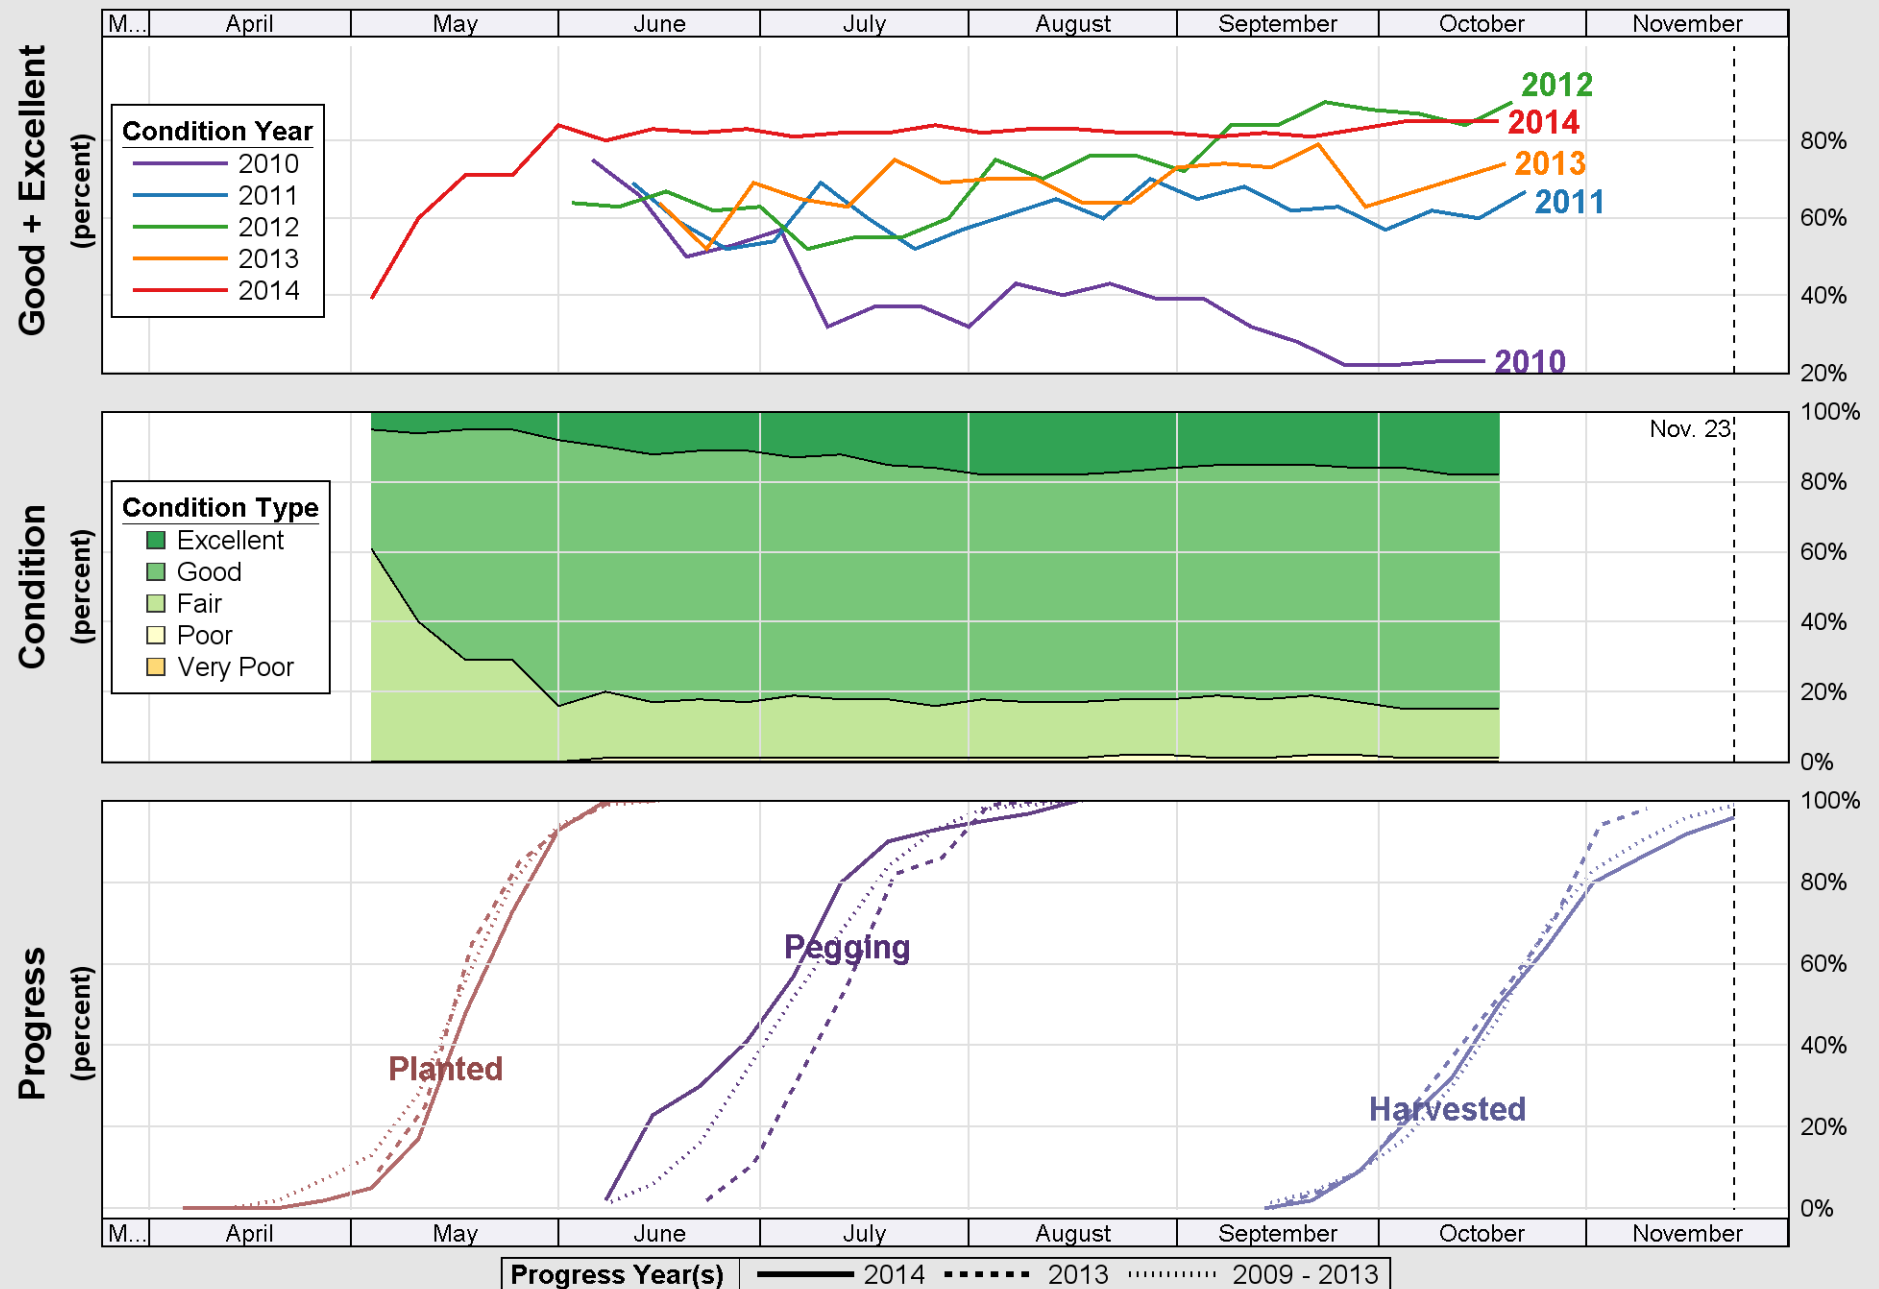

Source: National Agricultural Statistics Service (NASS), Crop Progress Report

Source: National Agricultural Statistics Service (NASS), Crop Progress Report

# Crop Progress and Condition: Oats in North Carolina , 2014

Source: National Agricultural Statistics Service (NASS), Crop Progress Report

Source: National Agricultural Statistics Service (NASS), Crop Progress Report

Source: National Agricultural Statistics Service (NASS), Crop Progress Report

Source: National Agricultural Statistics Service (NASS), Crop Progress Report

Source: National Agricultural Statistics Service (NASS), Crop Progress Report