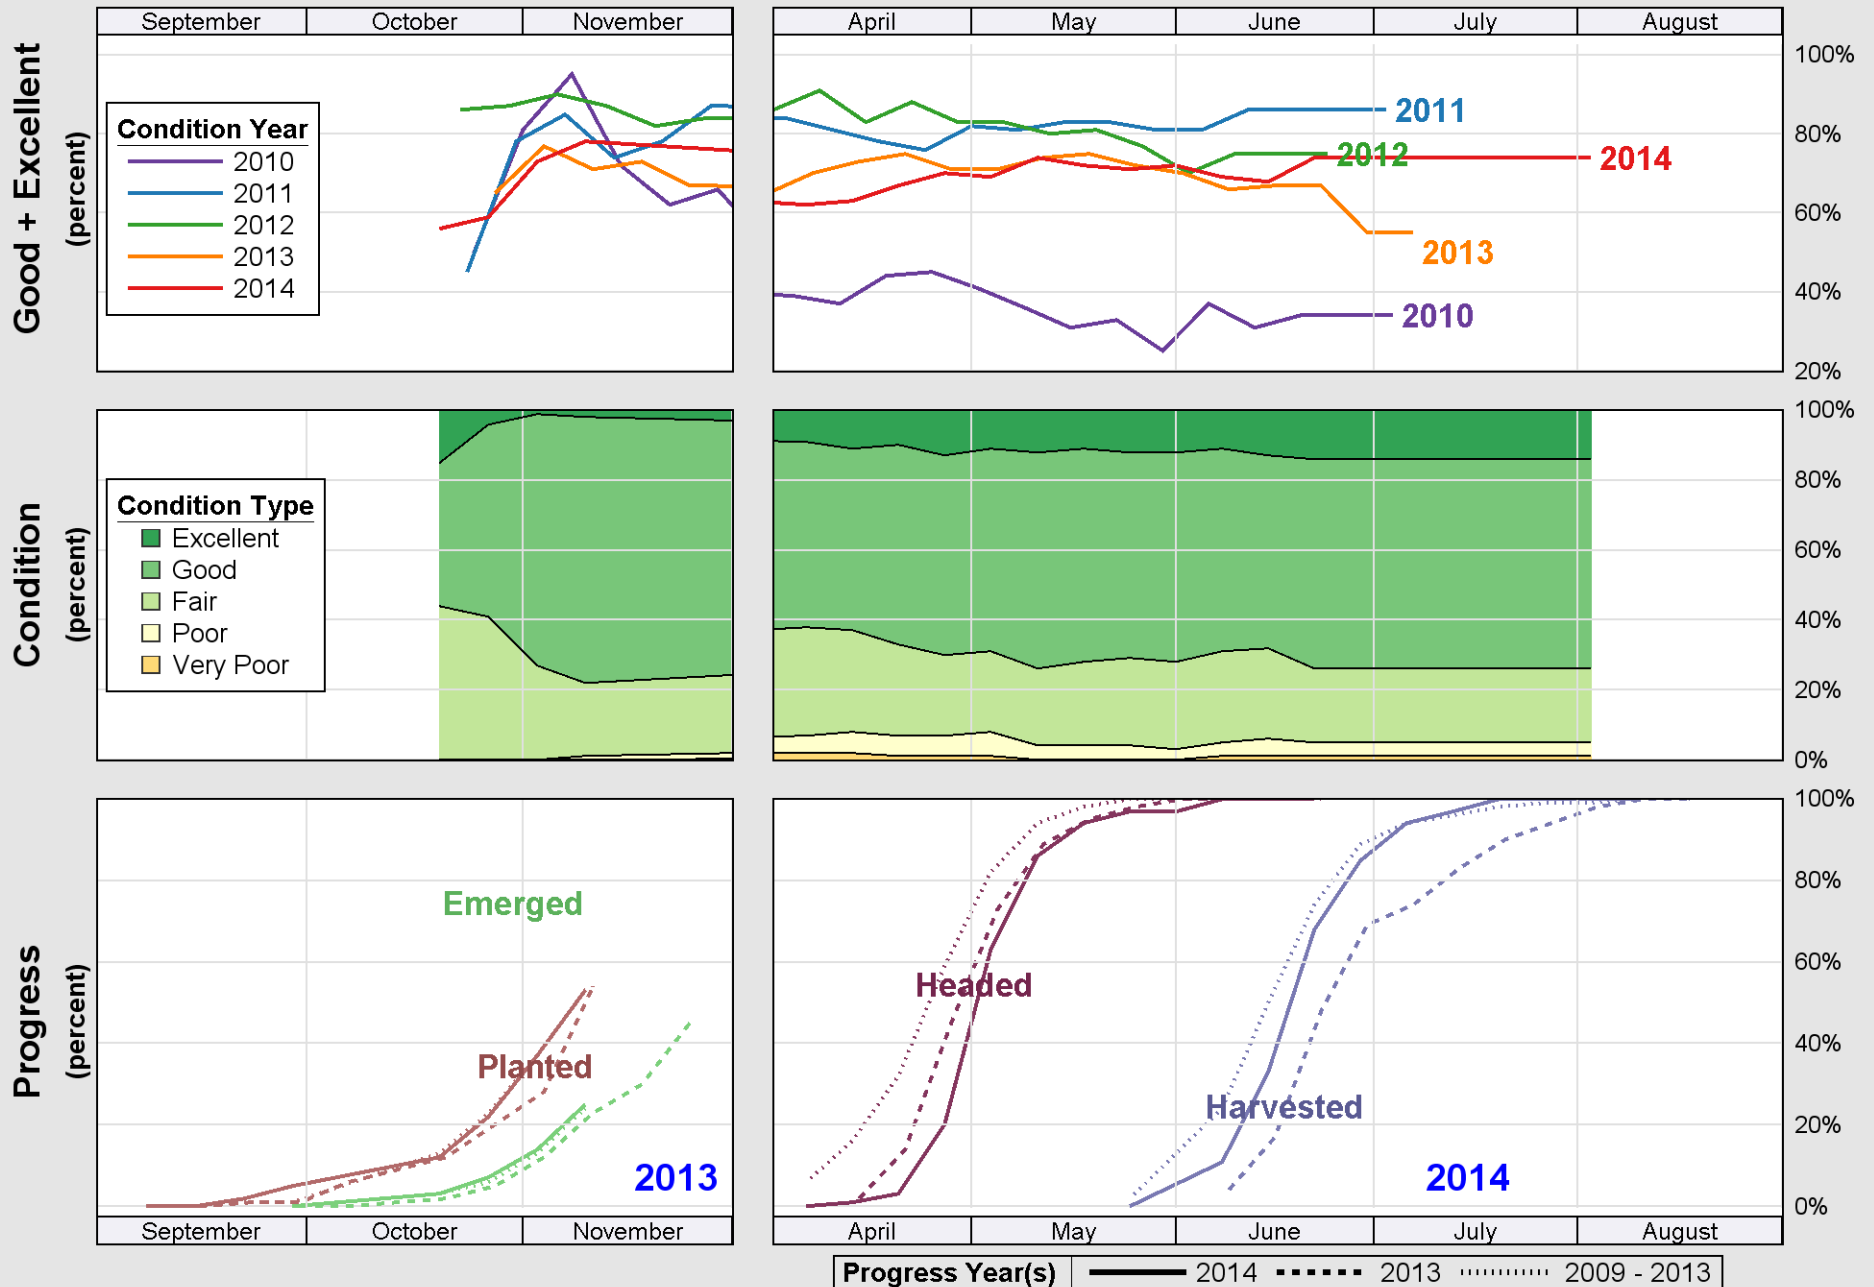

Source: National Agricultural Statistics Service (NASS), Crop Progress Report

Source: National Agricultural Statistics Service (NASS), Crop Progress Report

# Crop Progress and Condition: Oats in North Carolina , 2014

Source: National Agricultural Statistics Service (NASS), Crop Progress Report

Source: National Agricultural Statistics Service (NASS), Crop Progress Report

Source: National Agricultural Statistics Service (NASS), Crop Progress Report

Source: National Agricultural Statistics Service (NASS), Crop Progress Report

Source: National Agricultural Statistics Service (NASS), Crop Progress Report