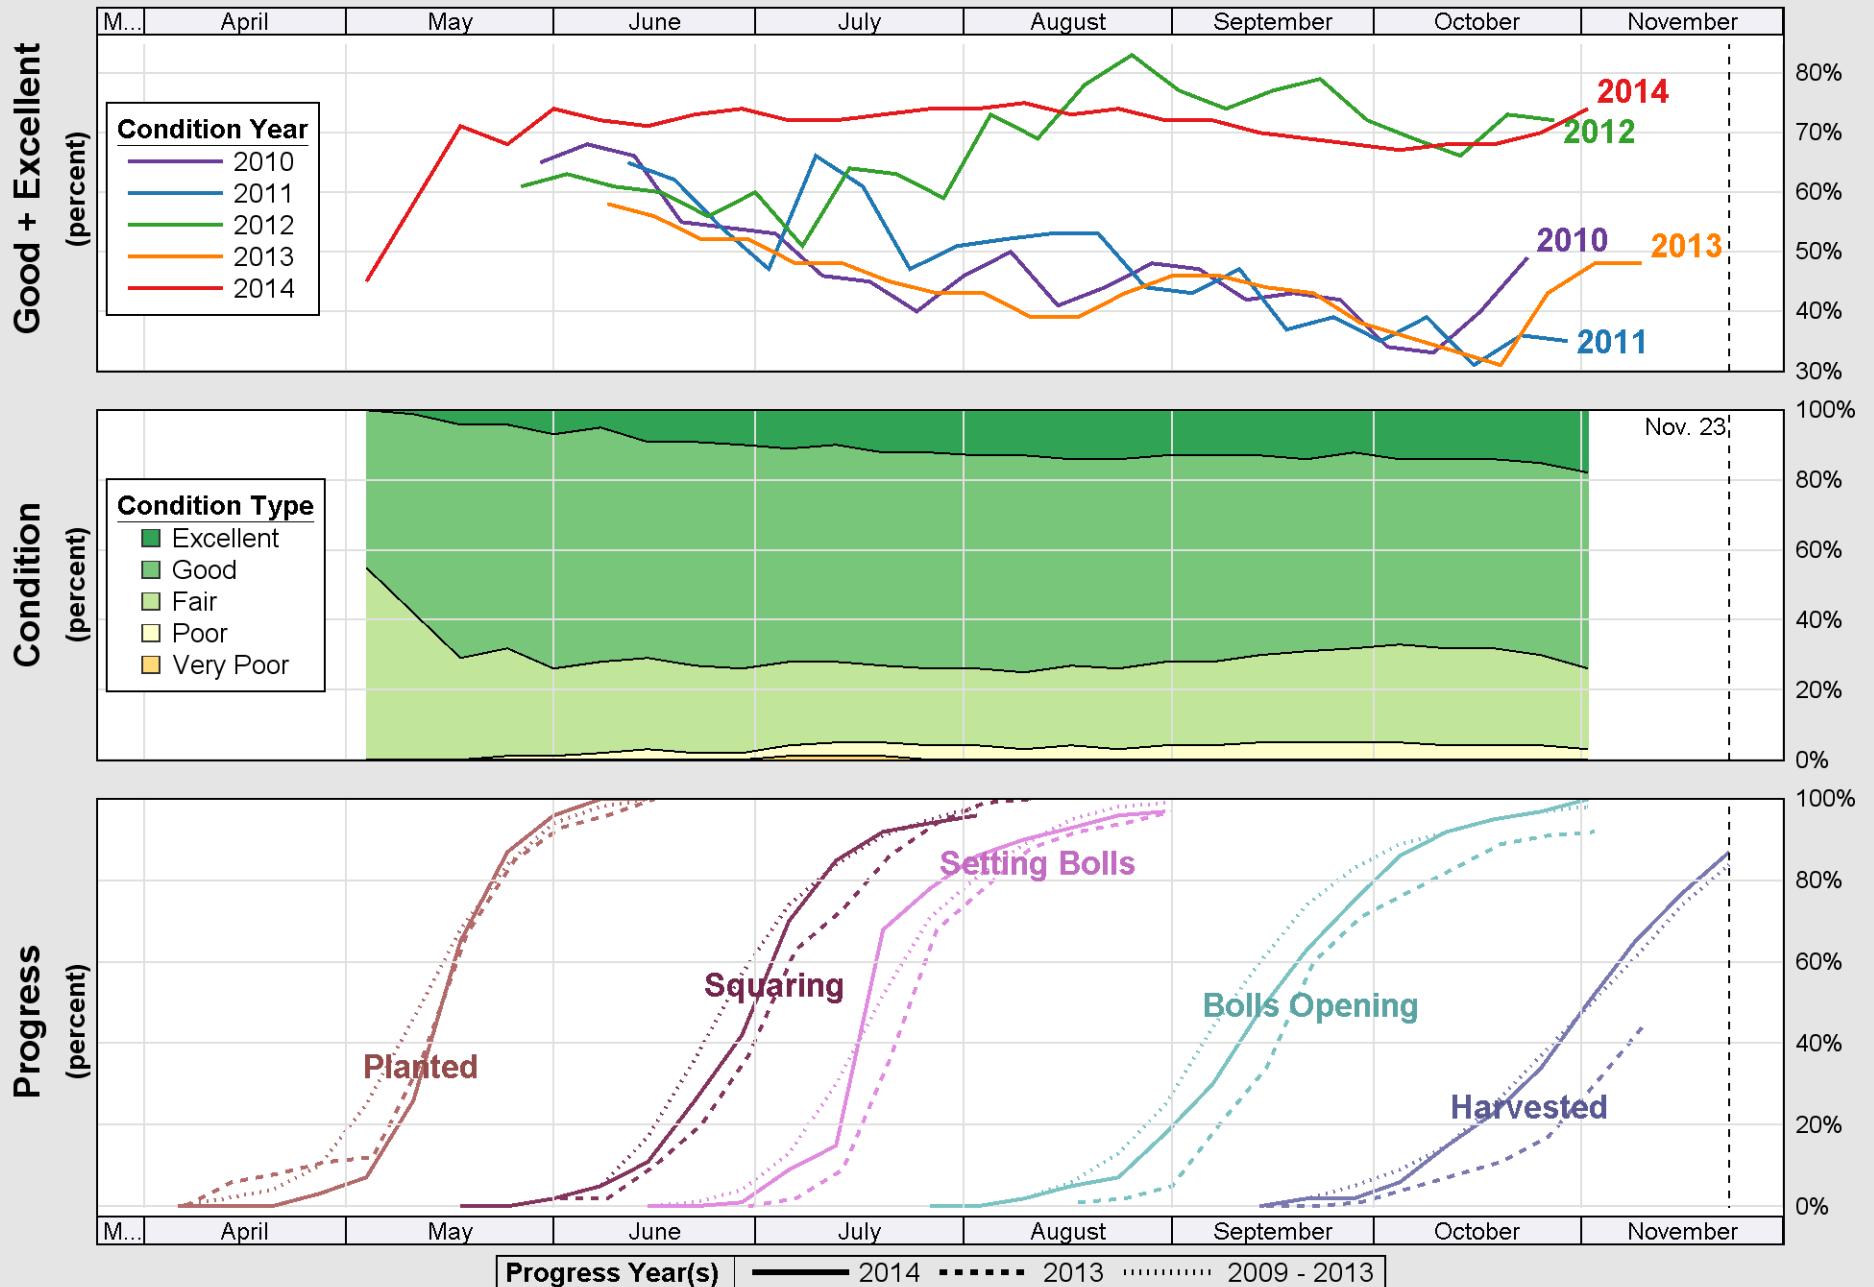

Source: National Agricultural Statistics Service (NASS), Crop Progress Report

Source: National Agricultural Statistics Service (NASS), Crop Progress Report

# Crop Progress and Condition: Oats in North Carolina , 2014

Source: National Agricultural Statistics Service (NASS), Crop Progress Report

Source: National Agricultural Statistics Service (NASS), Crop Progress Report

Source: National Agricultural Statistics Service (NASS), Crop Progress Report

Source: National Agricultural Statistics Service (NASS), Crop Progress Report

Source: National Agricultural Statistics Service (NASS), Crop Progress Report