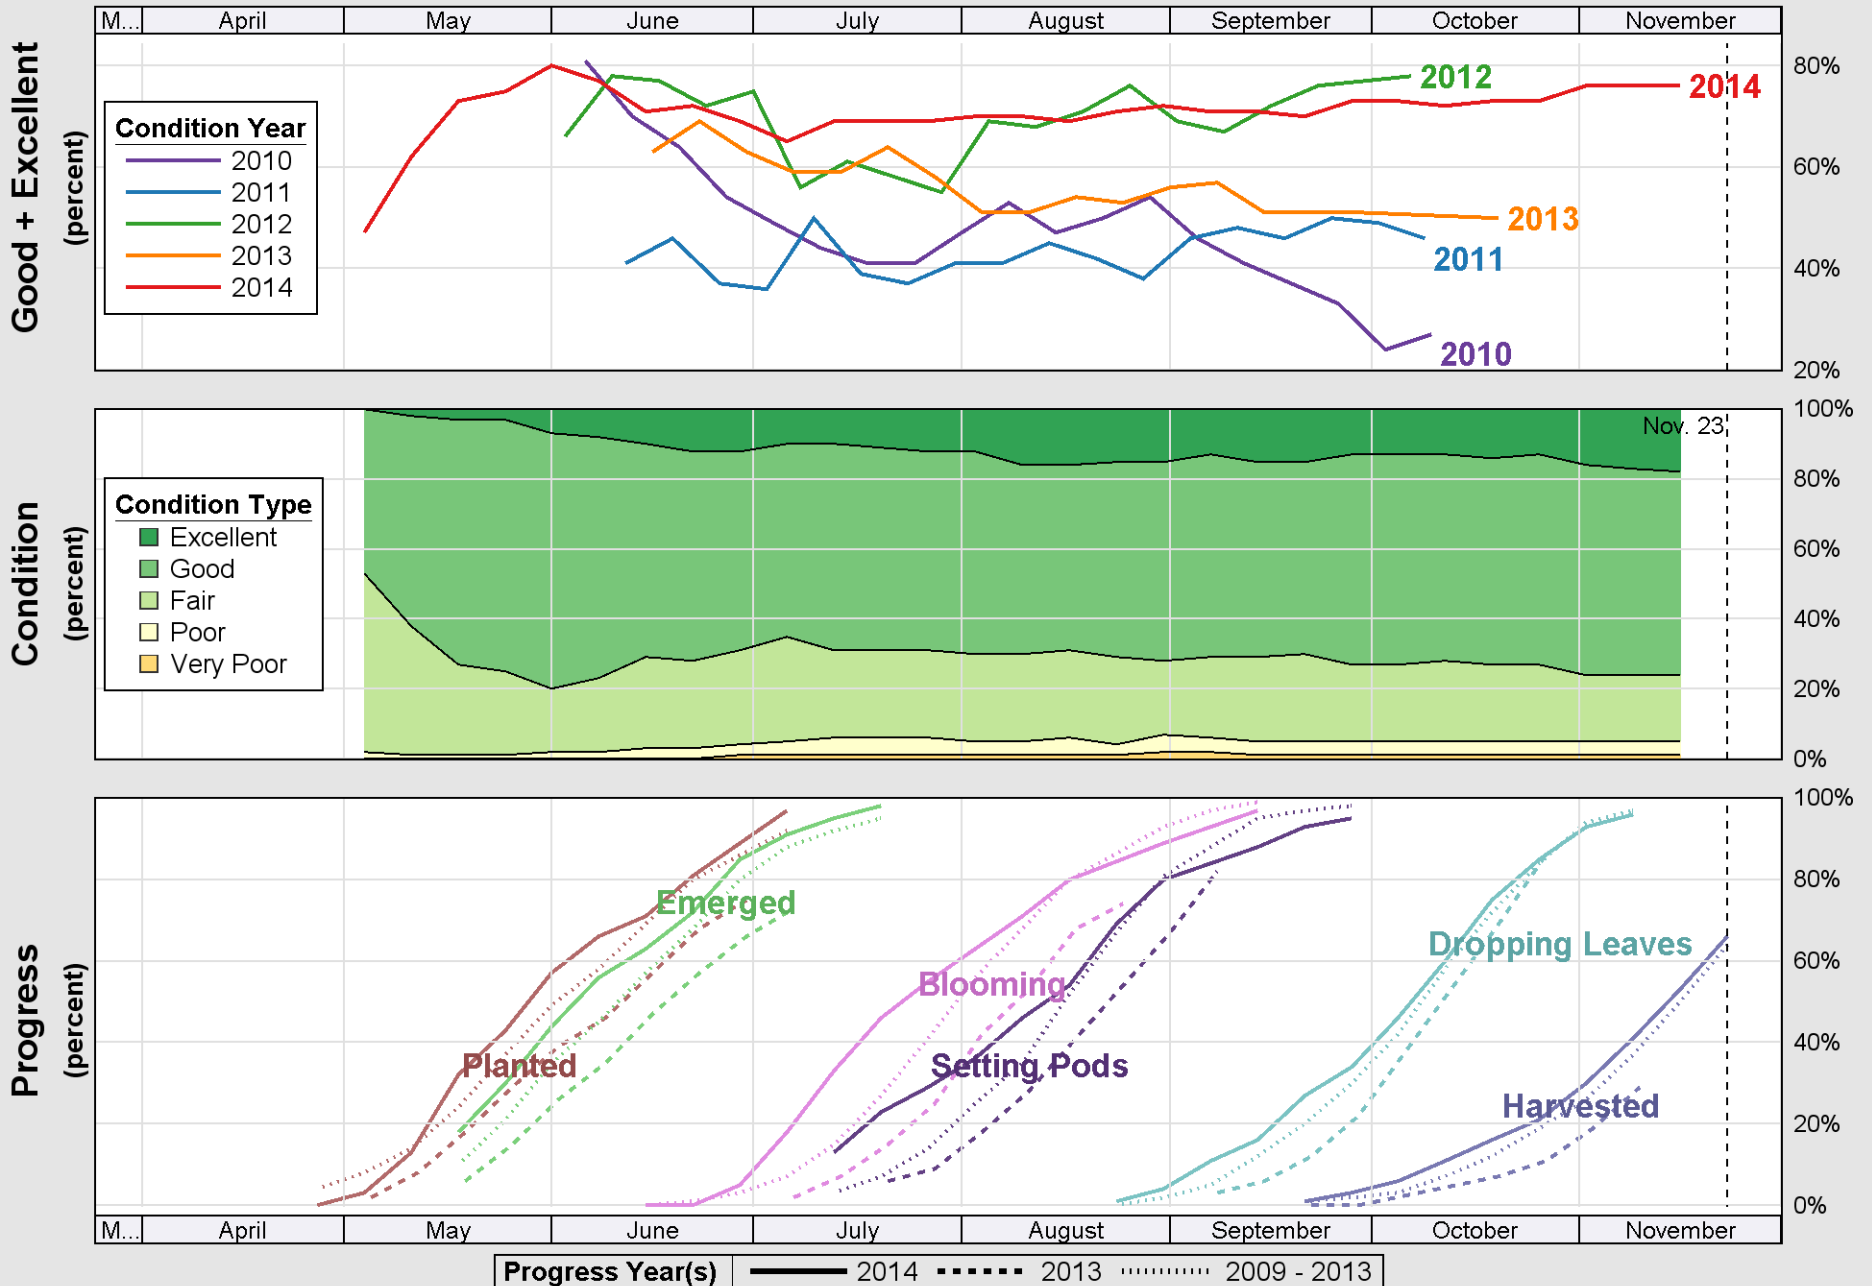

Source: National Agricultural Statistics Service (NASS), Crop Progress Report

Source: National Agricultural Statistics Service (NASS), Crop Progress Report

# Crop Progress and Condition: Oats in North Carolina , 2014

Source: National Agricultural Statistics Service (NASS), Crop Progress Report

Source: National Agricultural Statistics Service (NASS), Crop Progress Report

Source: National Agricultural Statistics Service (NASS), Crop Progress Report

Source: National Agricultural Statistics Service (NASS), Crop Progress Report

Source: National Agricultural Statistics Service (NASS), Crop Progress Report