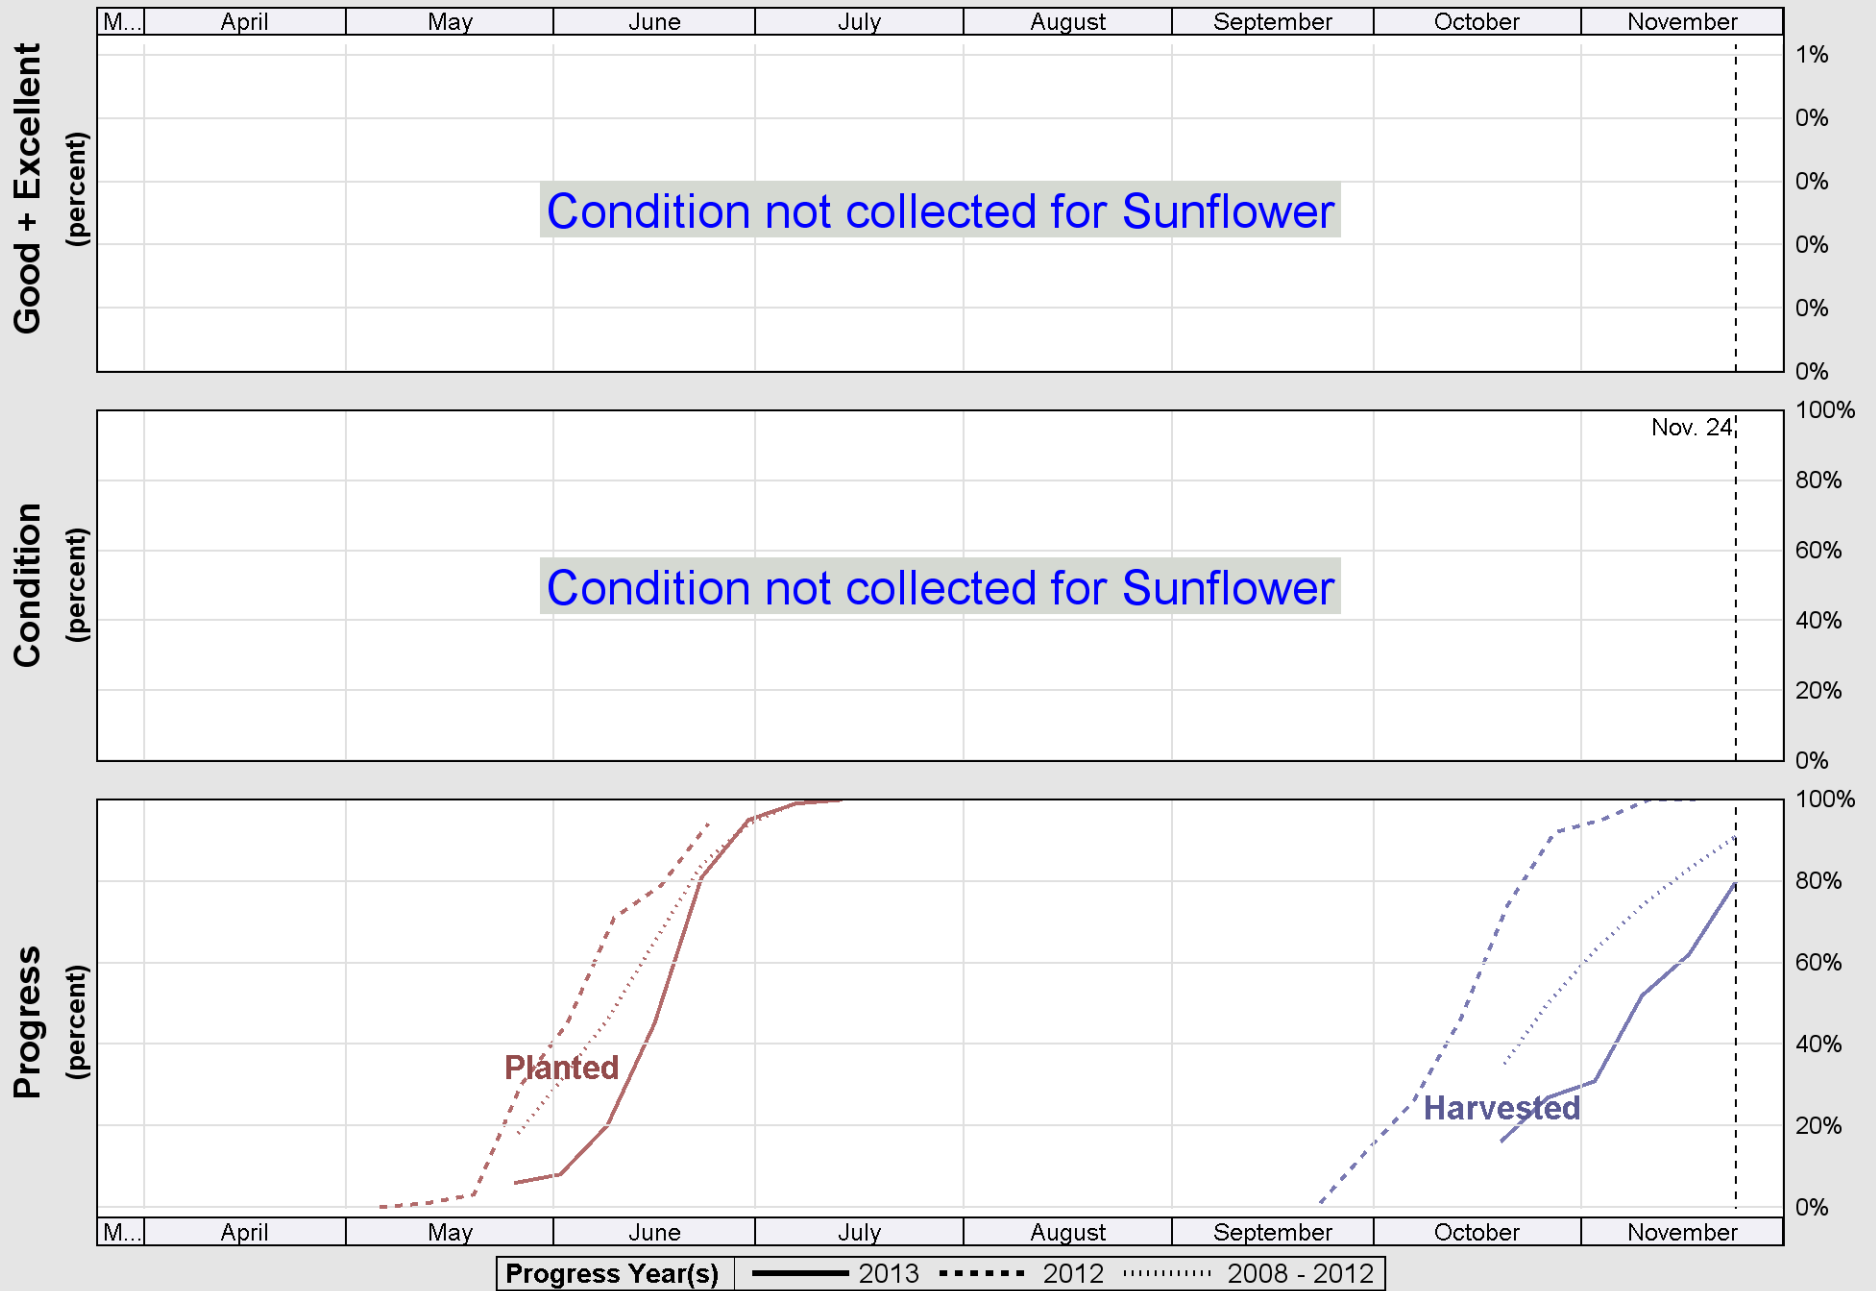

Source: National Agricultural Statistics Service (NASS), Crop Progress Report

# Crop Progress and Condition: Sorghum in South Dakota , 2013

Source: National Agricultural Statistics Service (NASS), Crop Progress Report

Source: National Agricultural Statistics Service (NASS), Crop Progress Report