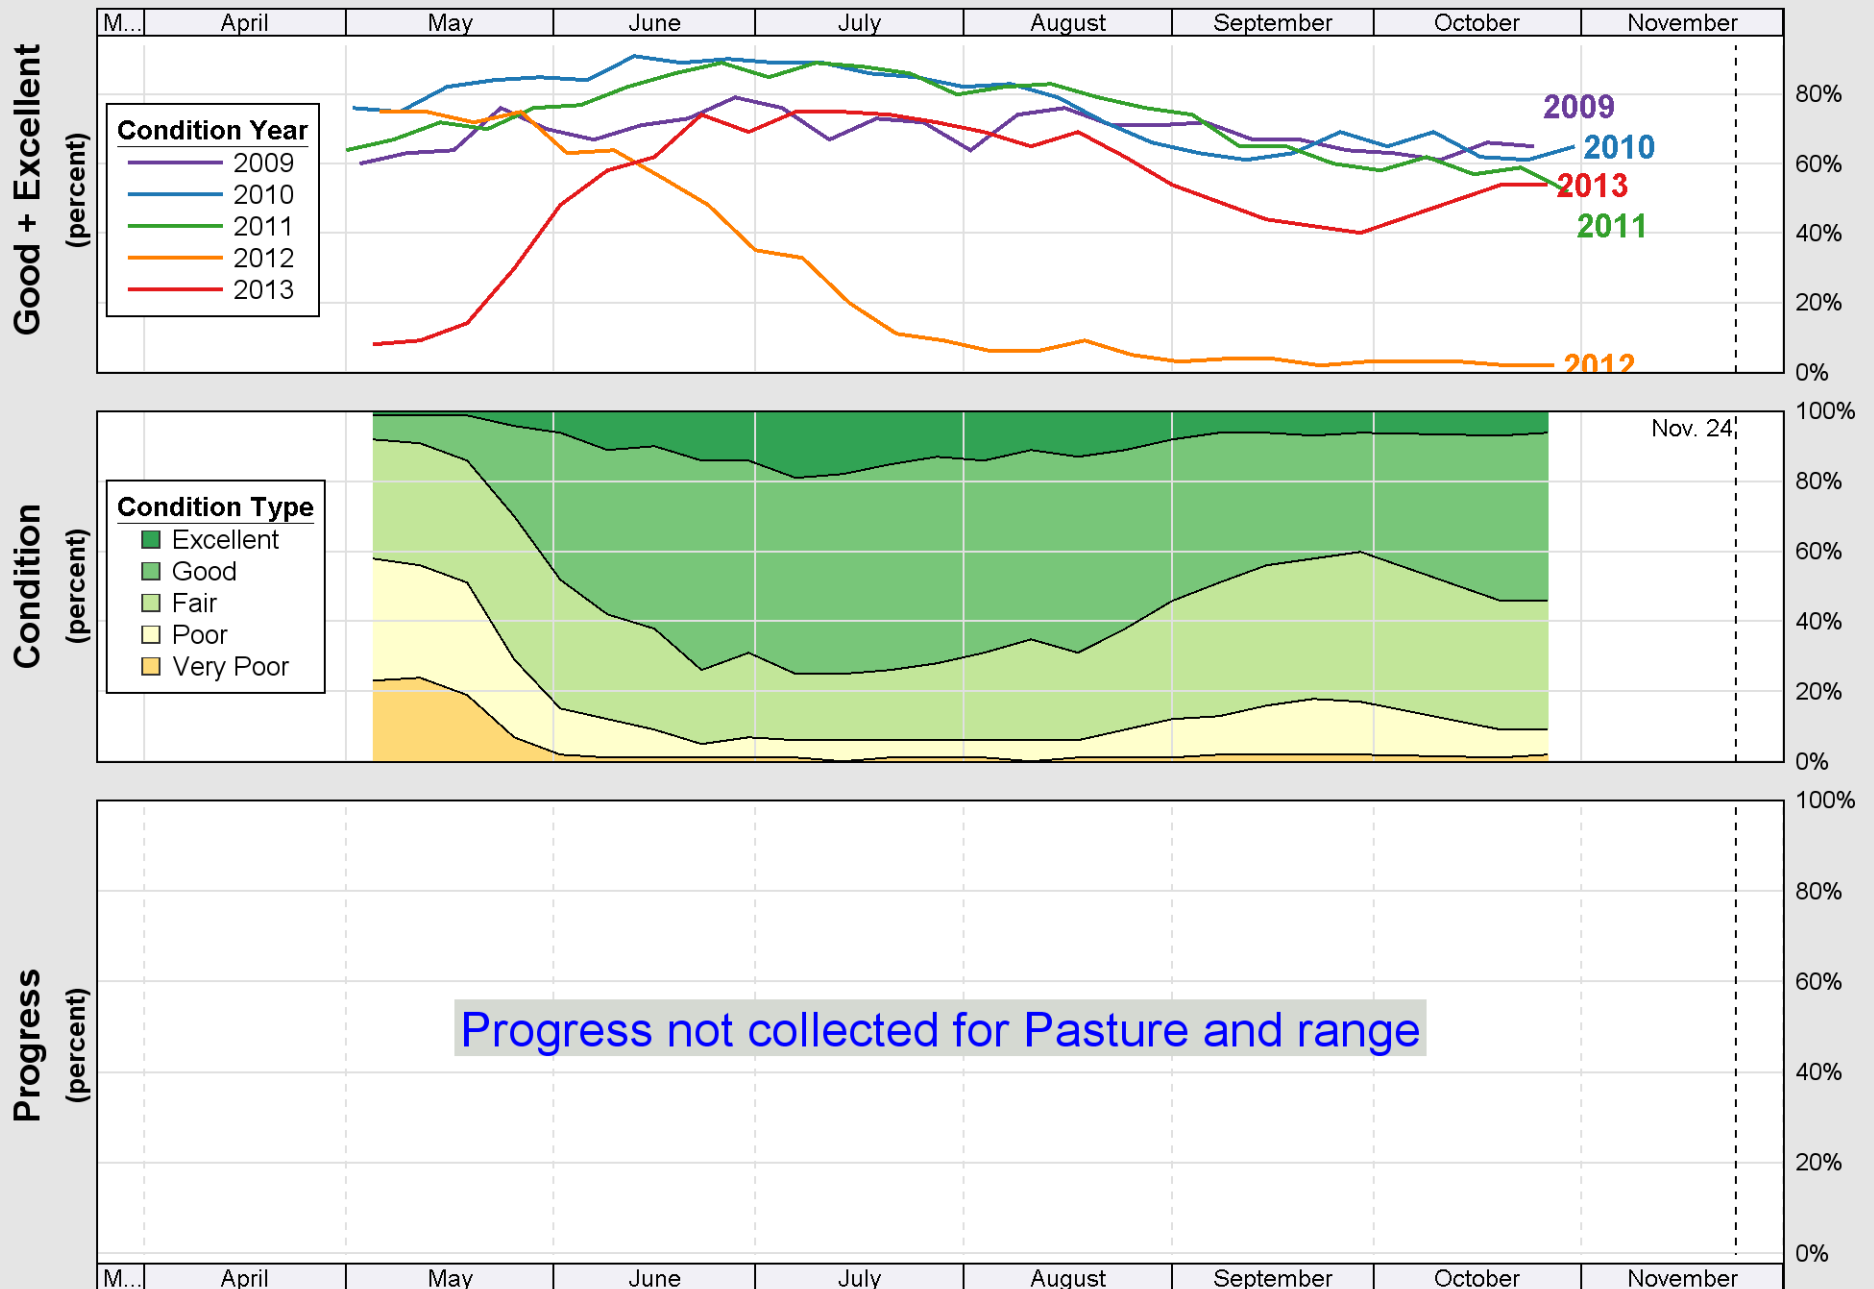

Source: National Agricultural Statistics Service (NASS), Crop Progress Report

# Crop Progress and Condition: Sorghum in South Dakota , 2013

Source: National Agricultural Statistics Service (NASS), Crop Progress Report

Source: National Agricultural Statistics Service (NASS), Crop Progress Report