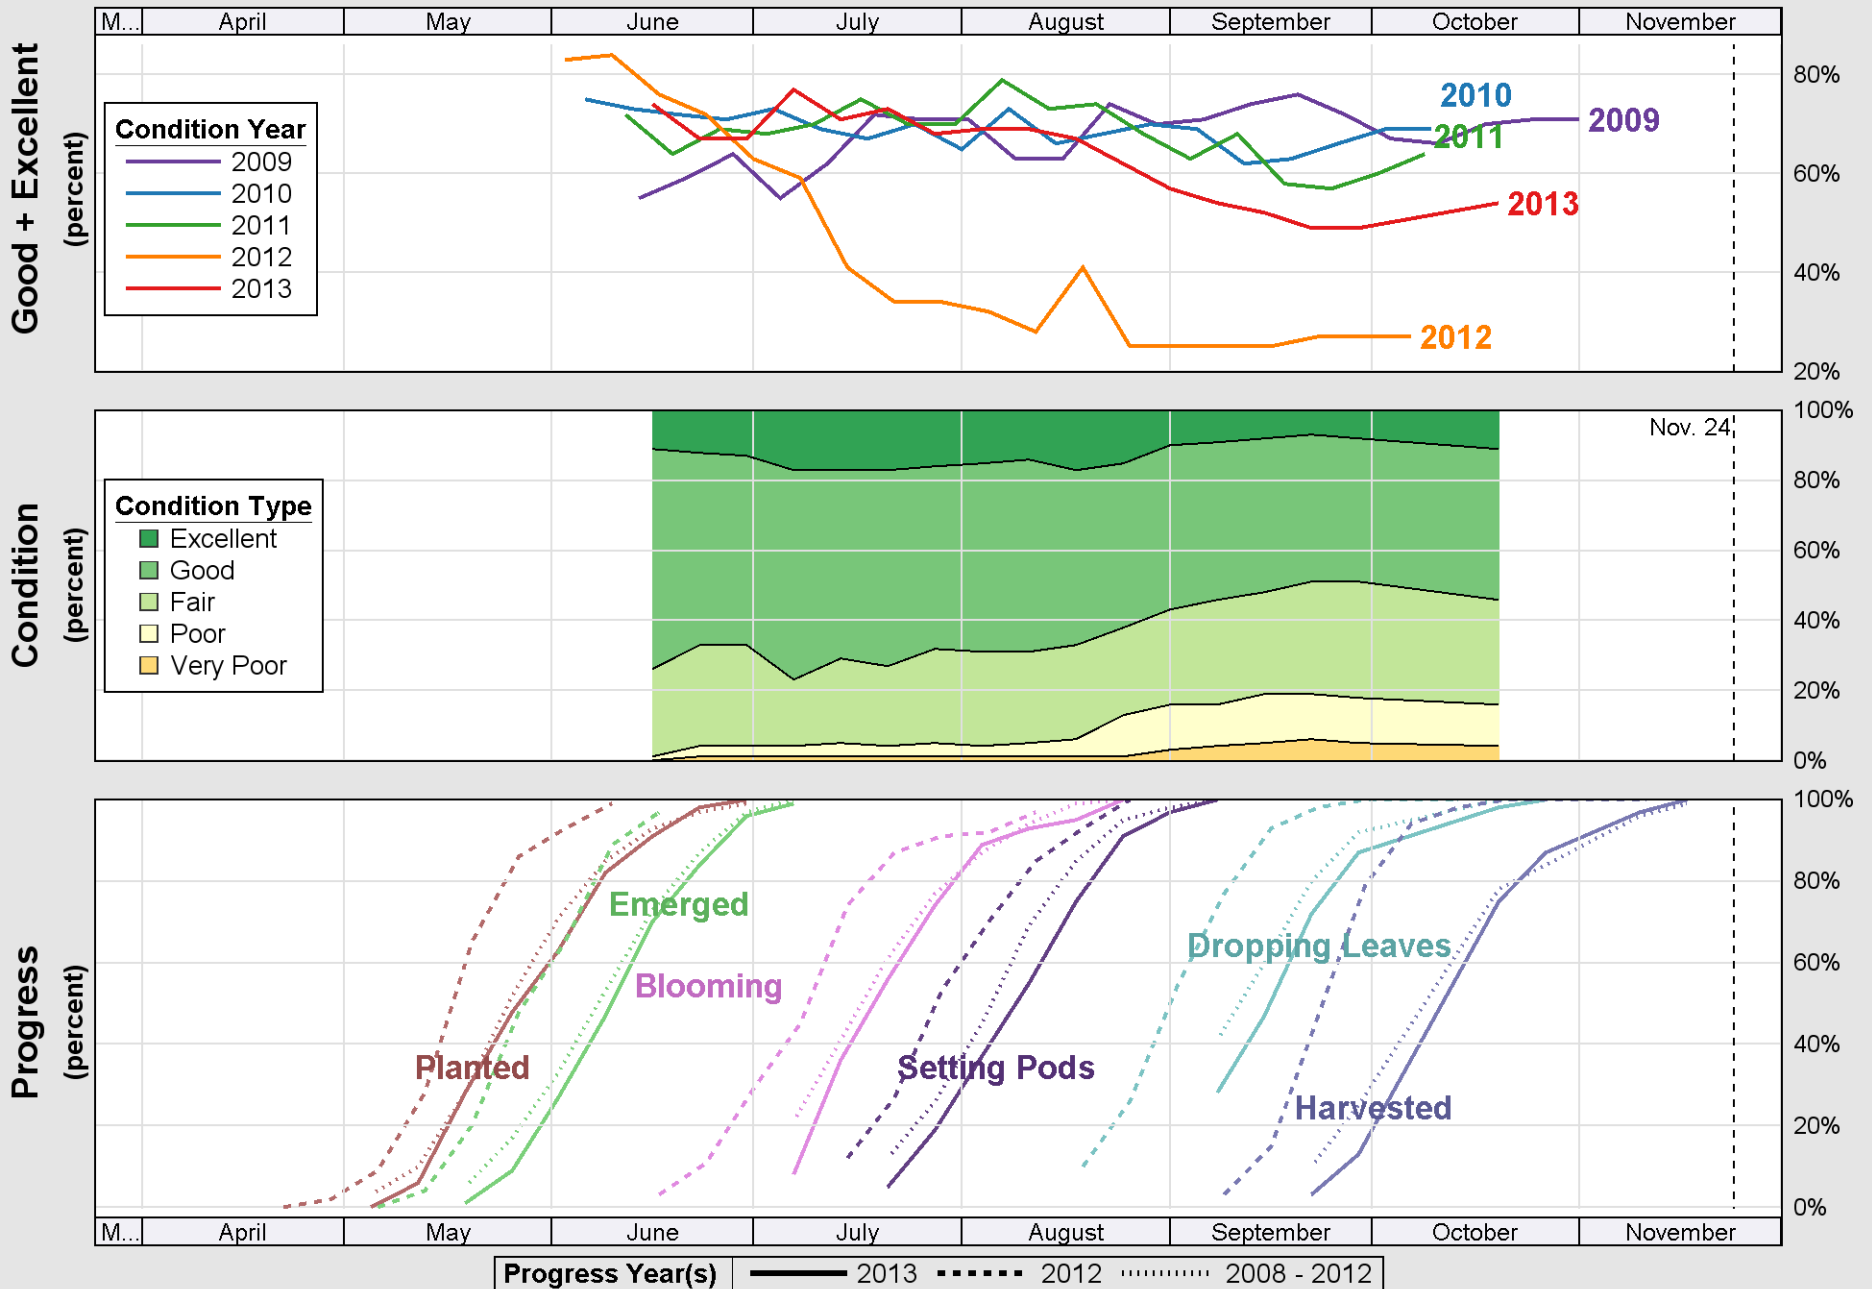

Source: National Agricultural Statistics Service (NASS), Crop Progress Report

# Crop Progress and Condition: Sorghum in South Dakota , 2013

Source: National Agricultural Statistics Service (NASS), Crop Progress Report

Source: National Agricultural Statistics Service (NASS), Crop Progress Report