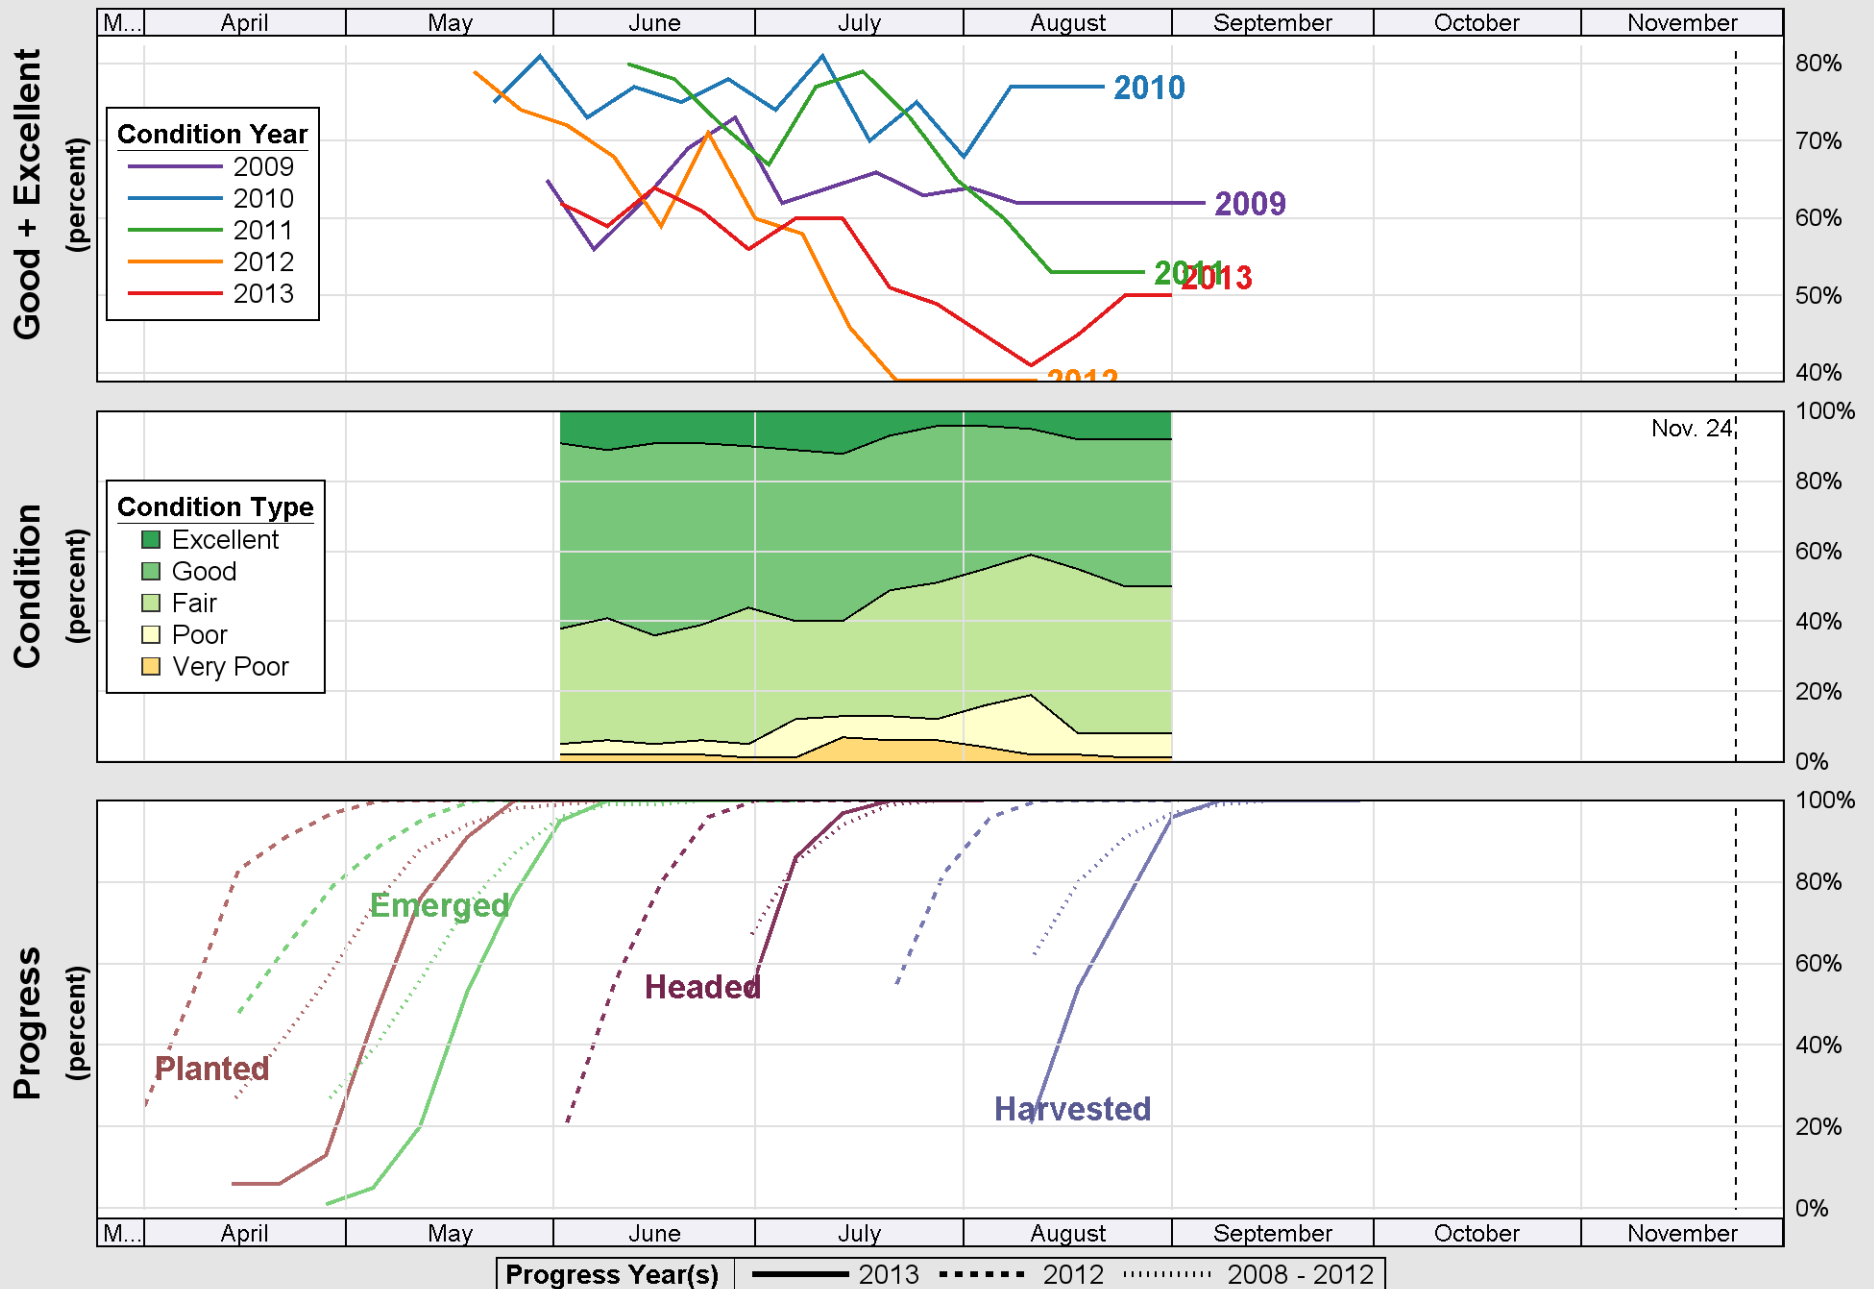

Source: National Agricultural Statistics Service (NASS), Crop Progress Report

# Crop Progress and Condition: Sorghum in South Dakota , 2013

Source: National Agricultural Statistics Service (NASS), Crop Progress Report

Source: National Agricultural Statistics Service (NASS), Crop Progress Report