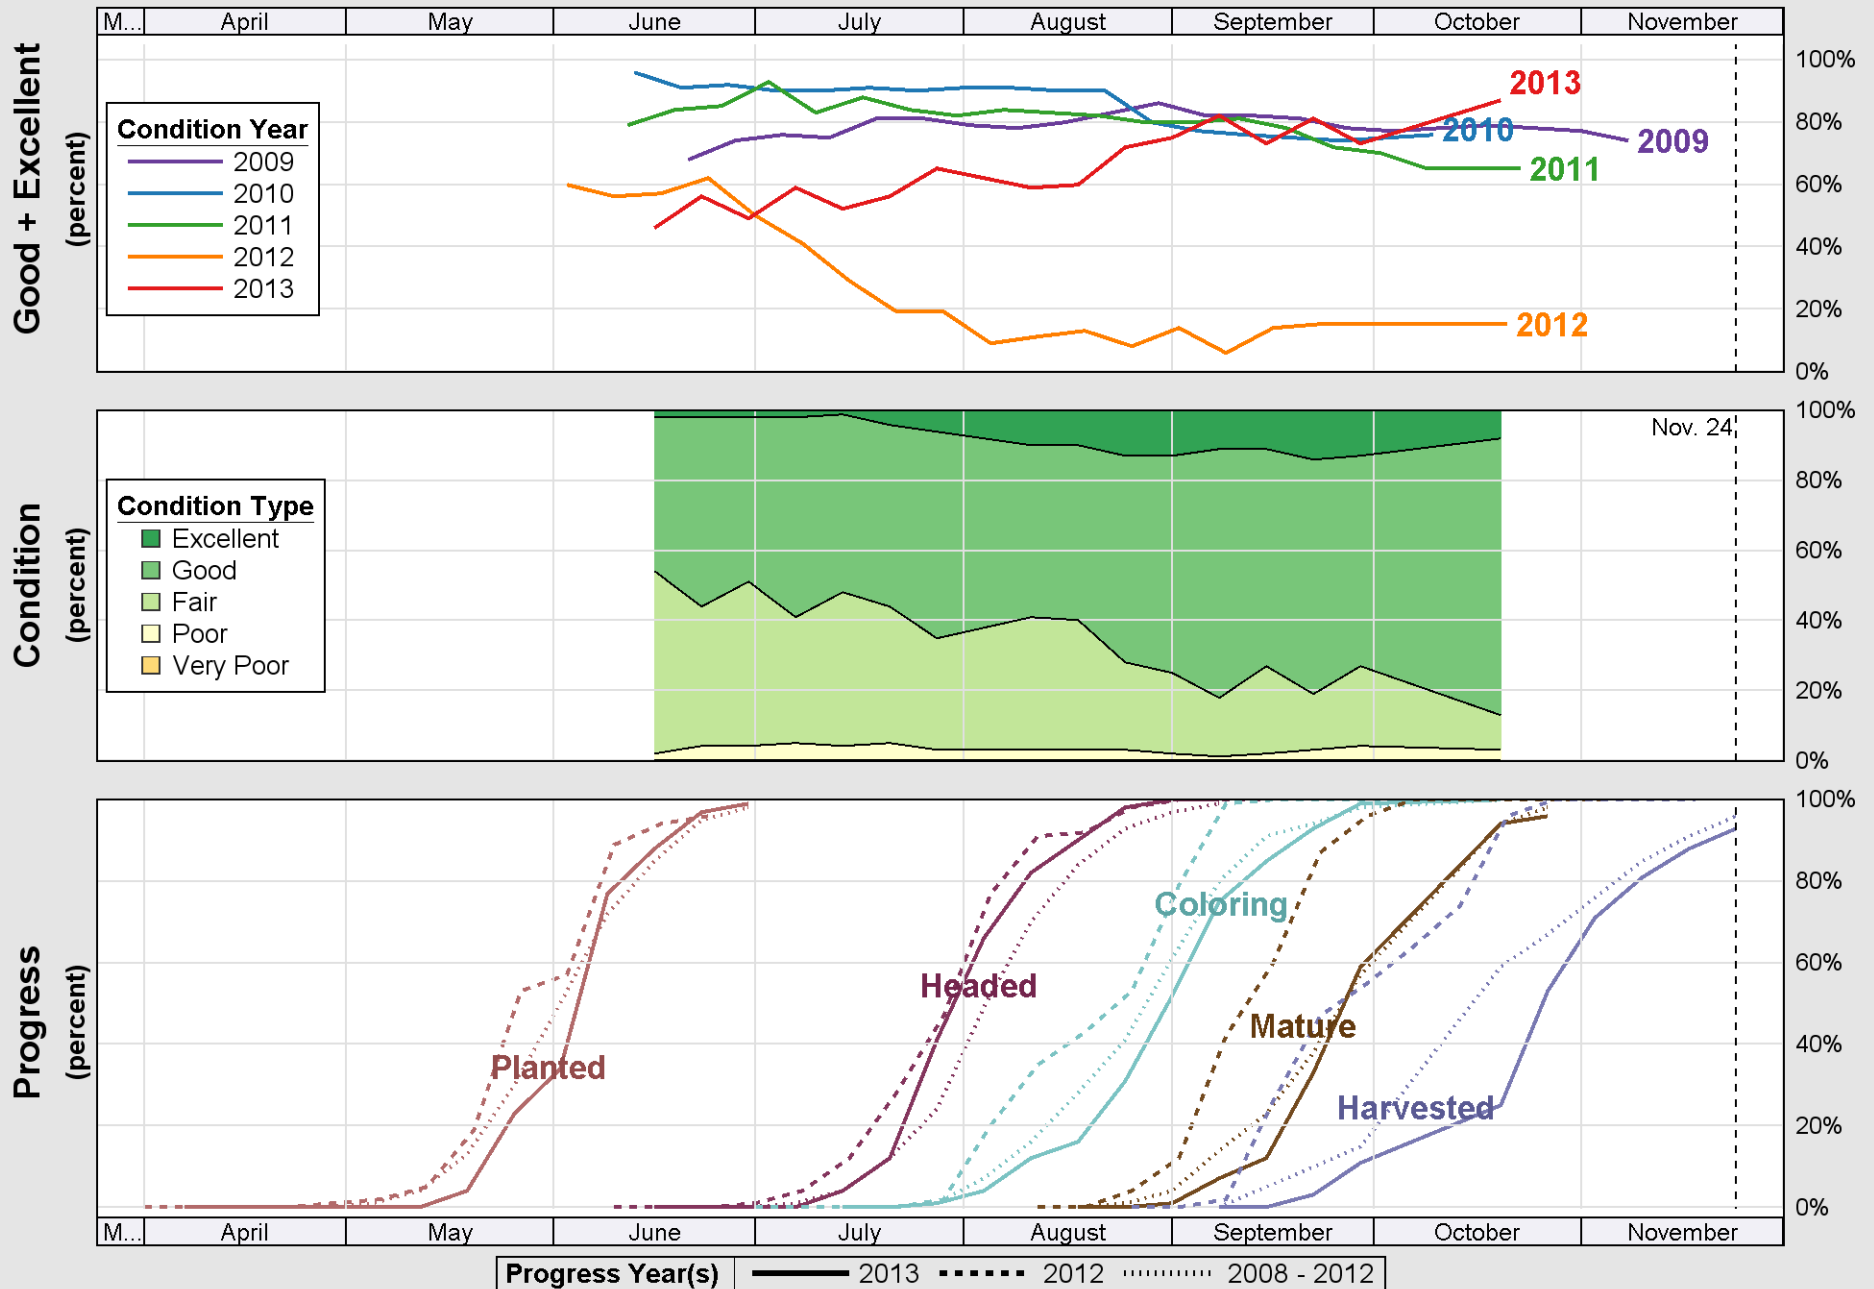

Source: National Agricultural Statistics Service (NASS), Crop Progress Report

# Crop Progress and Condition: Sorghum in South Dakota , 2013

Source: National Agricultural Statistics Service (NASS), Crop Progress Report

Source: National Agricultural Statistics Service (NASS), Crop Progress Report