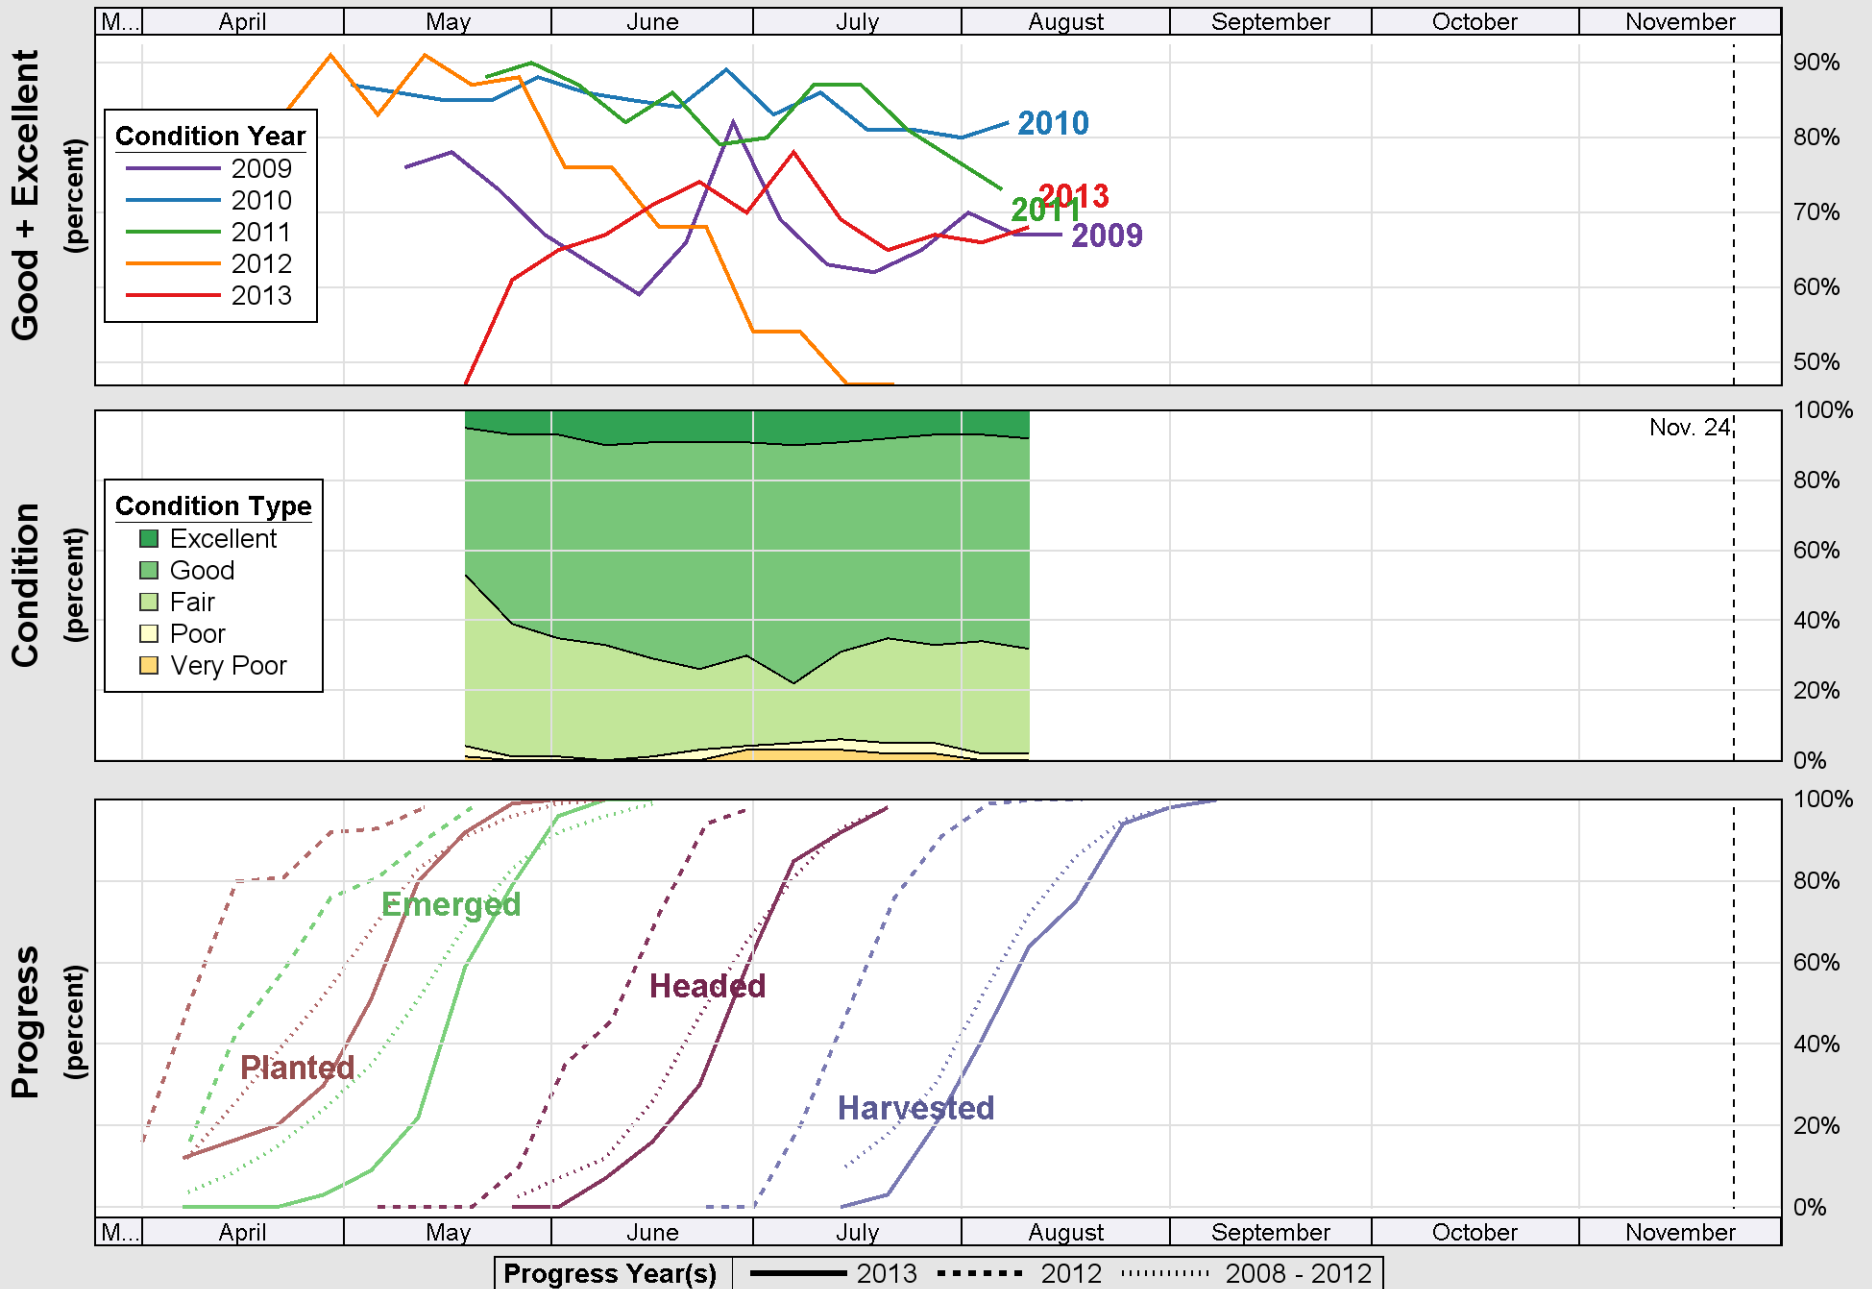

Source: National Agricultural Statistics Service (NASS), Crop Progress Report

# Crop Progress and Condition: Sorghum in South Dakota , 2013

Source: National Agricultural Statistics Service (NASS), Crop Progress Report

Source: National Agricultural Statistics Service (NASS), Crop Progress Report