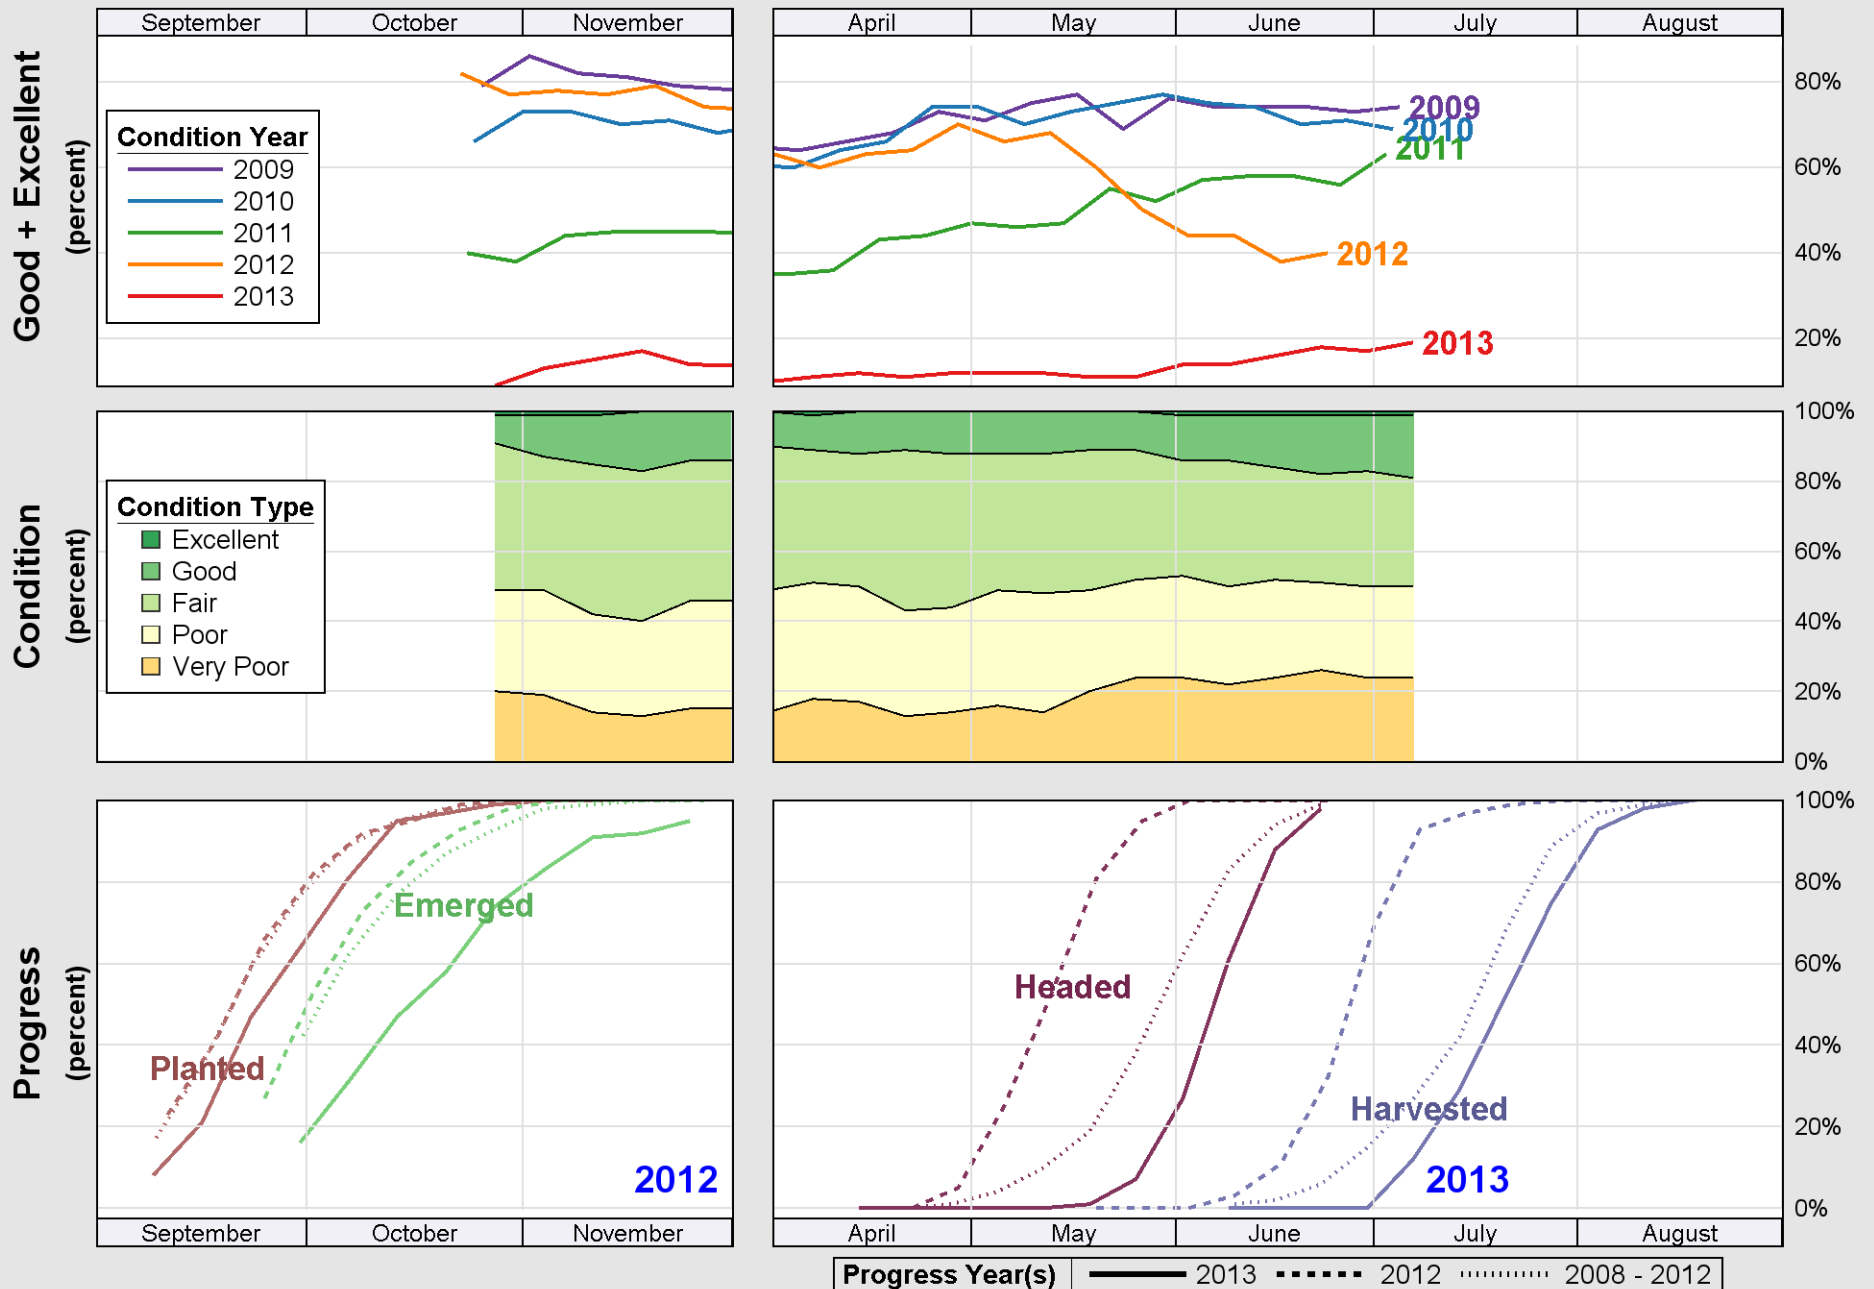

Source: National Agricultural Statistics Service (NASS), Crop Progress Report

Source: National Agricultural Statistics Service (NASS), Crop Progress Report

Source: National Agricultural Statistics Service (NASS), Crop Progress Report

Crop Progress and Condition: Sorghum in Nebraska , 2013

Source: National Agricultural Statistics Service (NASS), Crop Progress Report

Source: National Agricultural Statistics Service (NASS), Crop Progress Report

Source: National Agricultural Statistics Service (NASS), Crop Progress Report