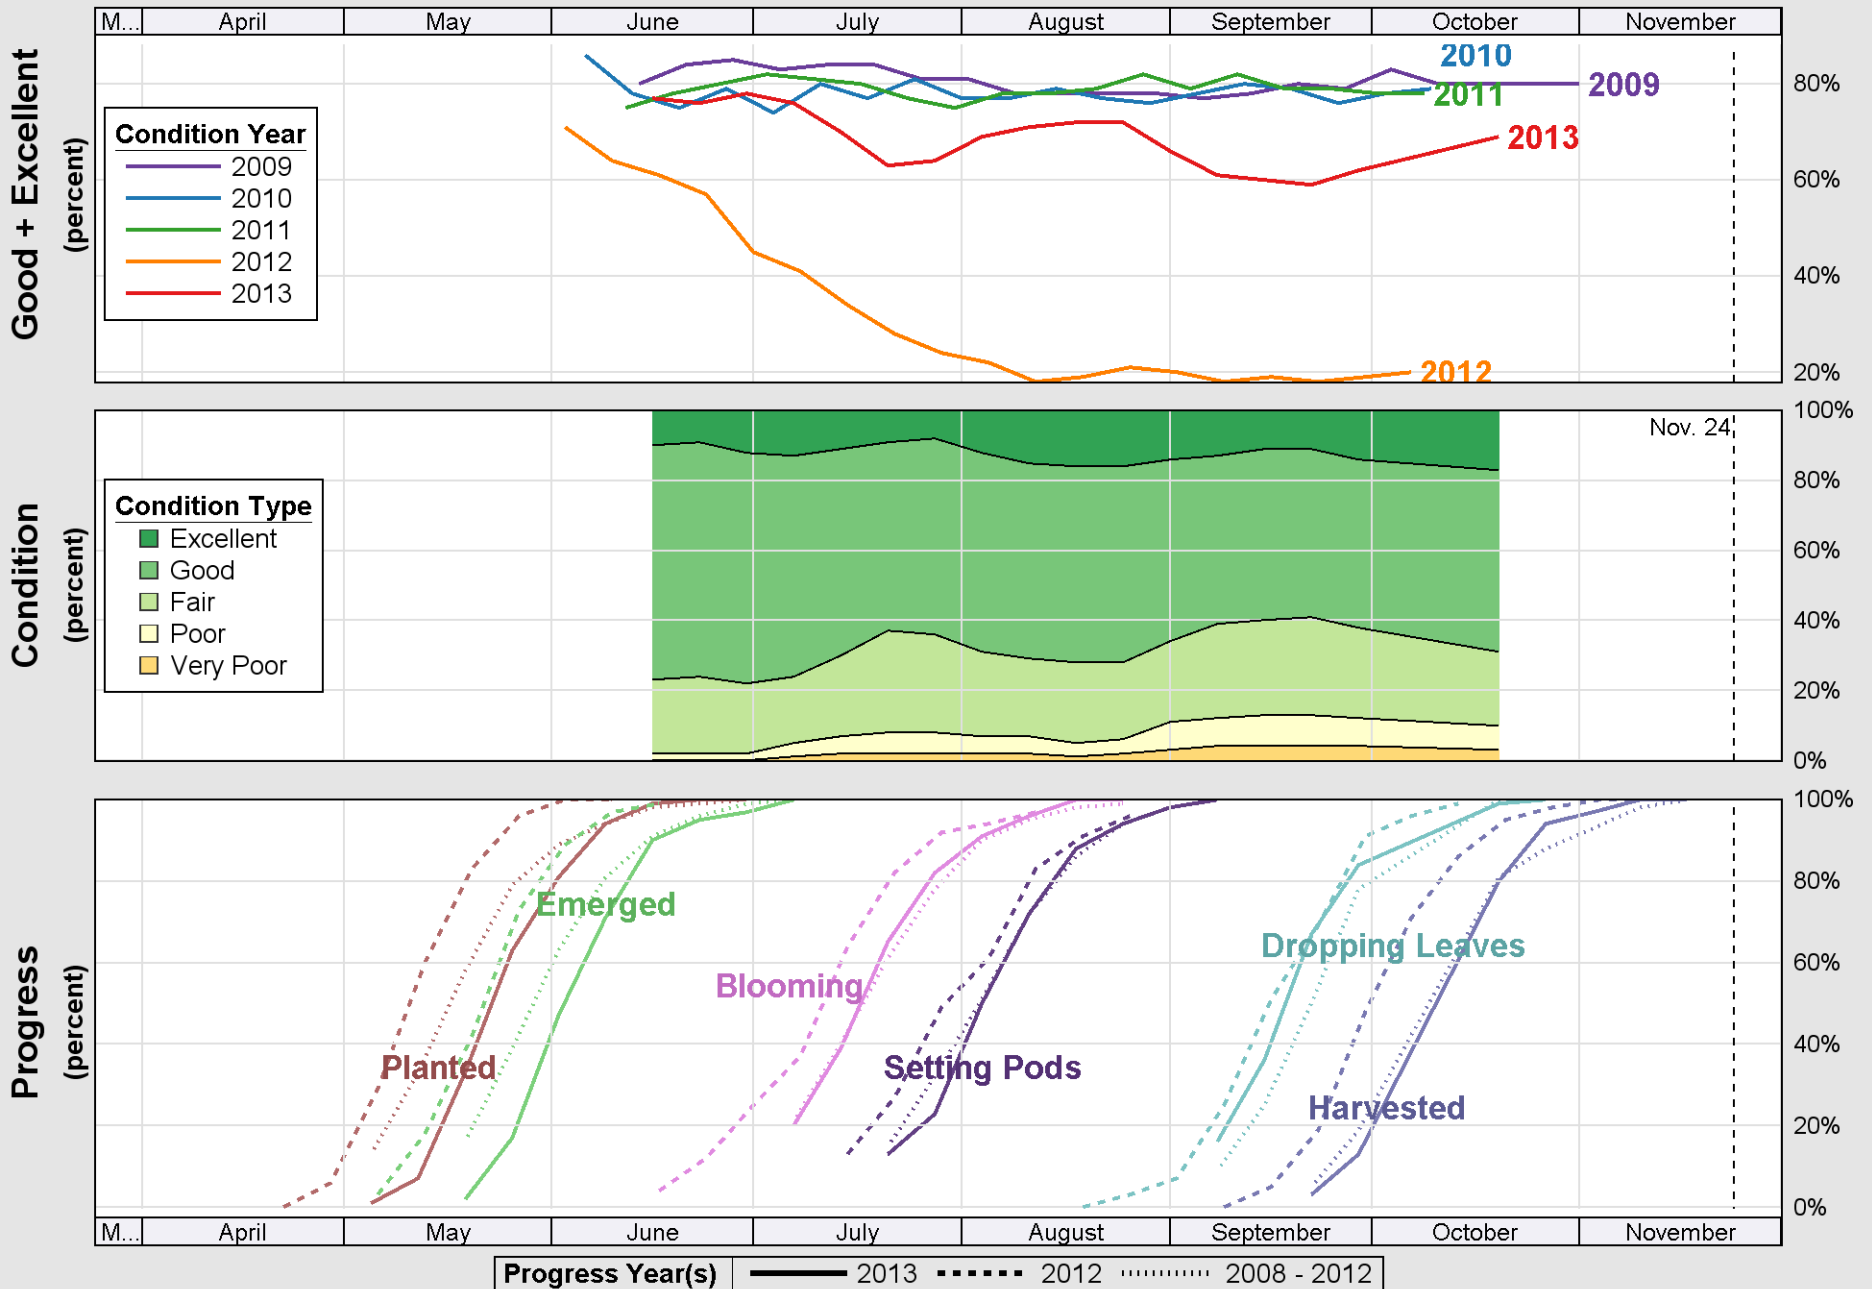

Source: National Agricultural Statistics Service (NASS), Crop Progress Report

Source: National Agricultural Statistics Service (NASS), Crop Progress Report

Source: National Agricultural Statistics Service (NASS), Crop Progress Report

Crop Progress and Condition: Sorghum in Nebraska , 2013

Source: National Agricultural Statistics Service (NASS), Crop Progress Report

Source: National Agricultural Statistics Service (NASS), Crop Progress Report

Source: National Agricultural Statistics Service (NASS), Crop Progress Report