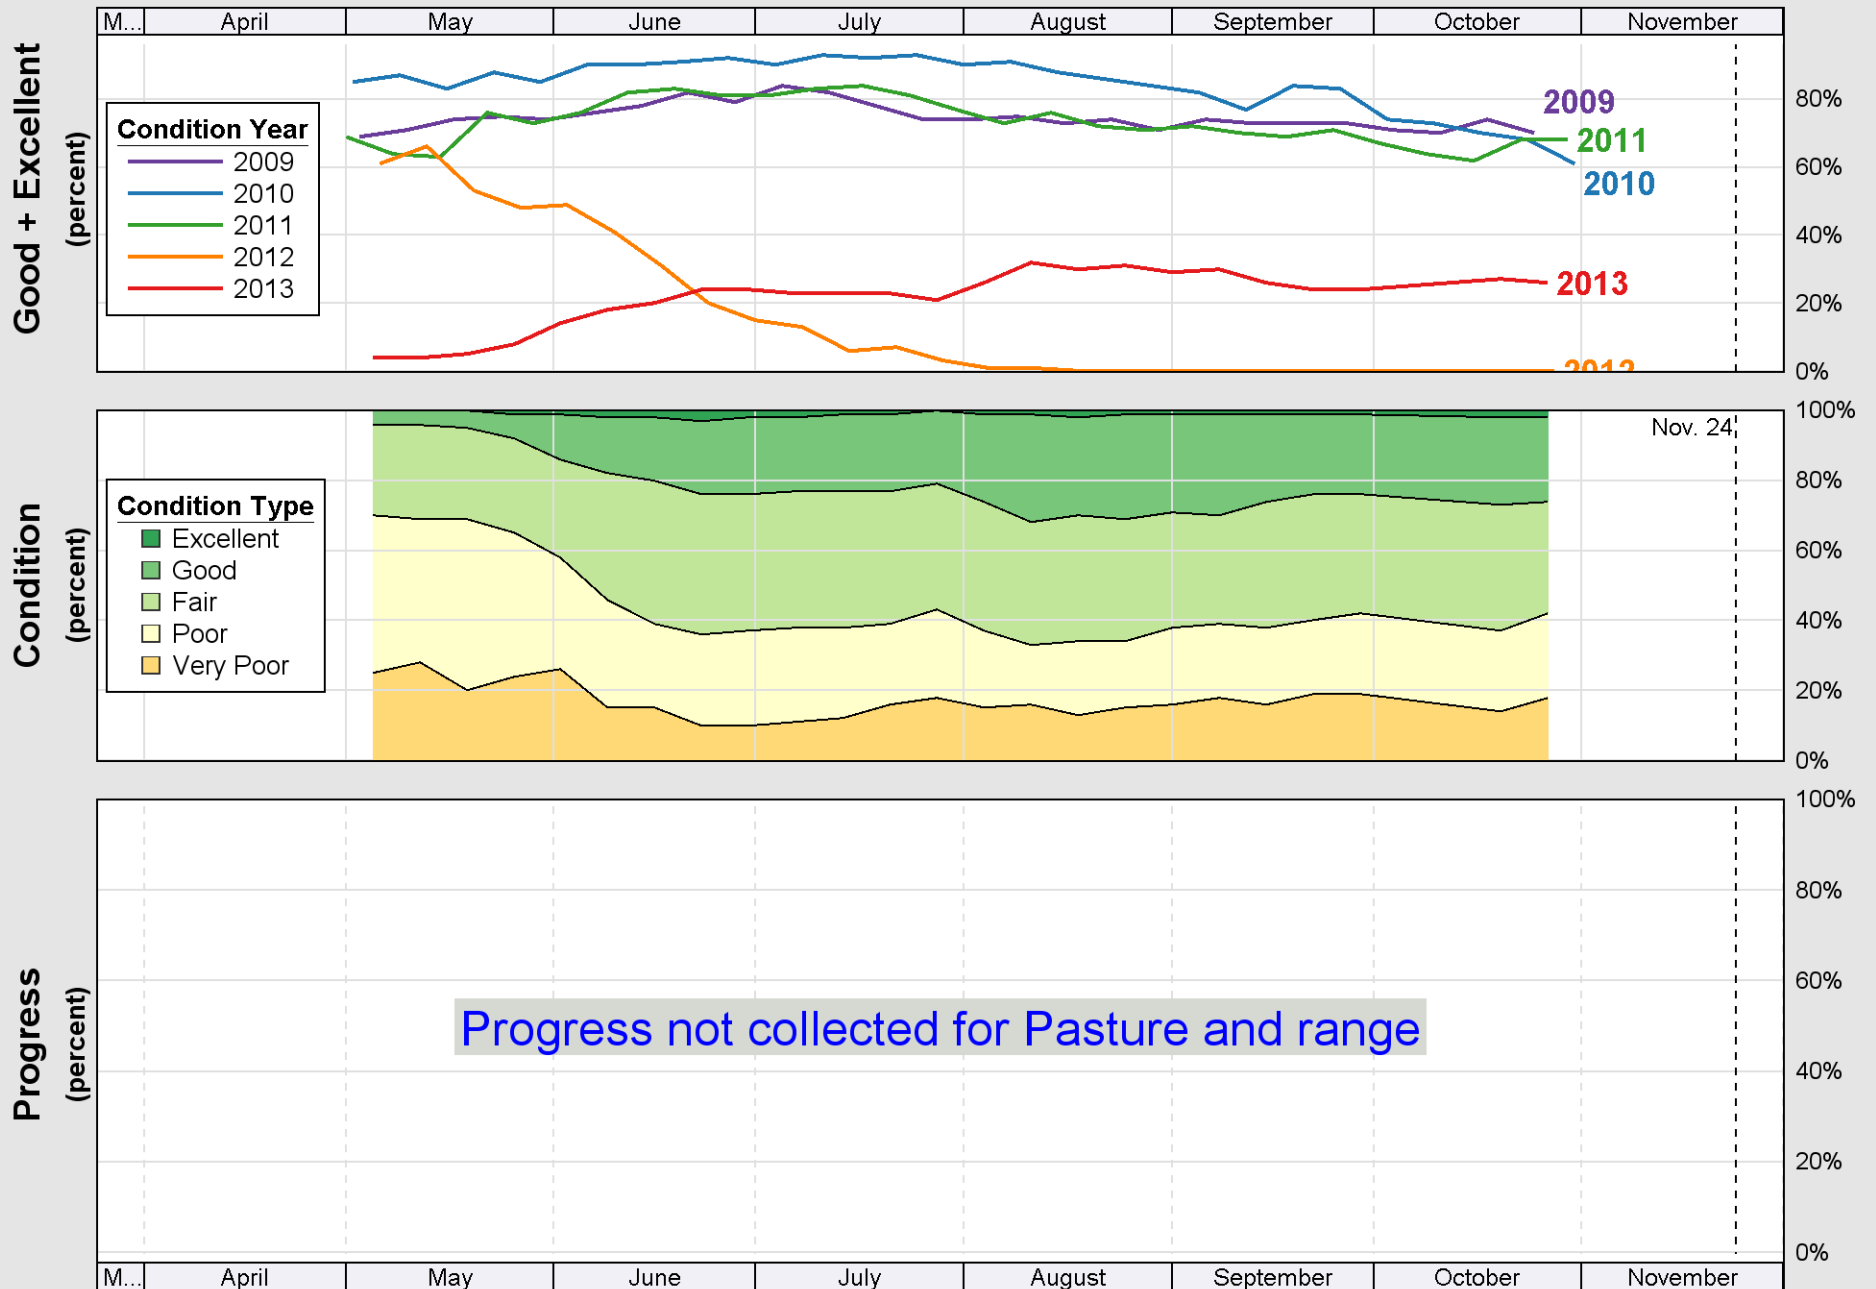

Source: National Agricultural Statistics Service (NASS), Crop Progress Report

Source: National Agricultural Statistics Service (NASS), Crop Progress Report

Source: National Agricultural Statistics Service (NASS), Crop Progress Report

Crop Progress and Condition: Sorghum in Nebraska , 2013

Source: National Agricultural Statistics Service (NASS), Crop Progress Report

Source: National Agricultural Statistics Service (NASS), Crop Progress Report

Source: National Agricultural Statistics Service (NASS), Crop Progress Report