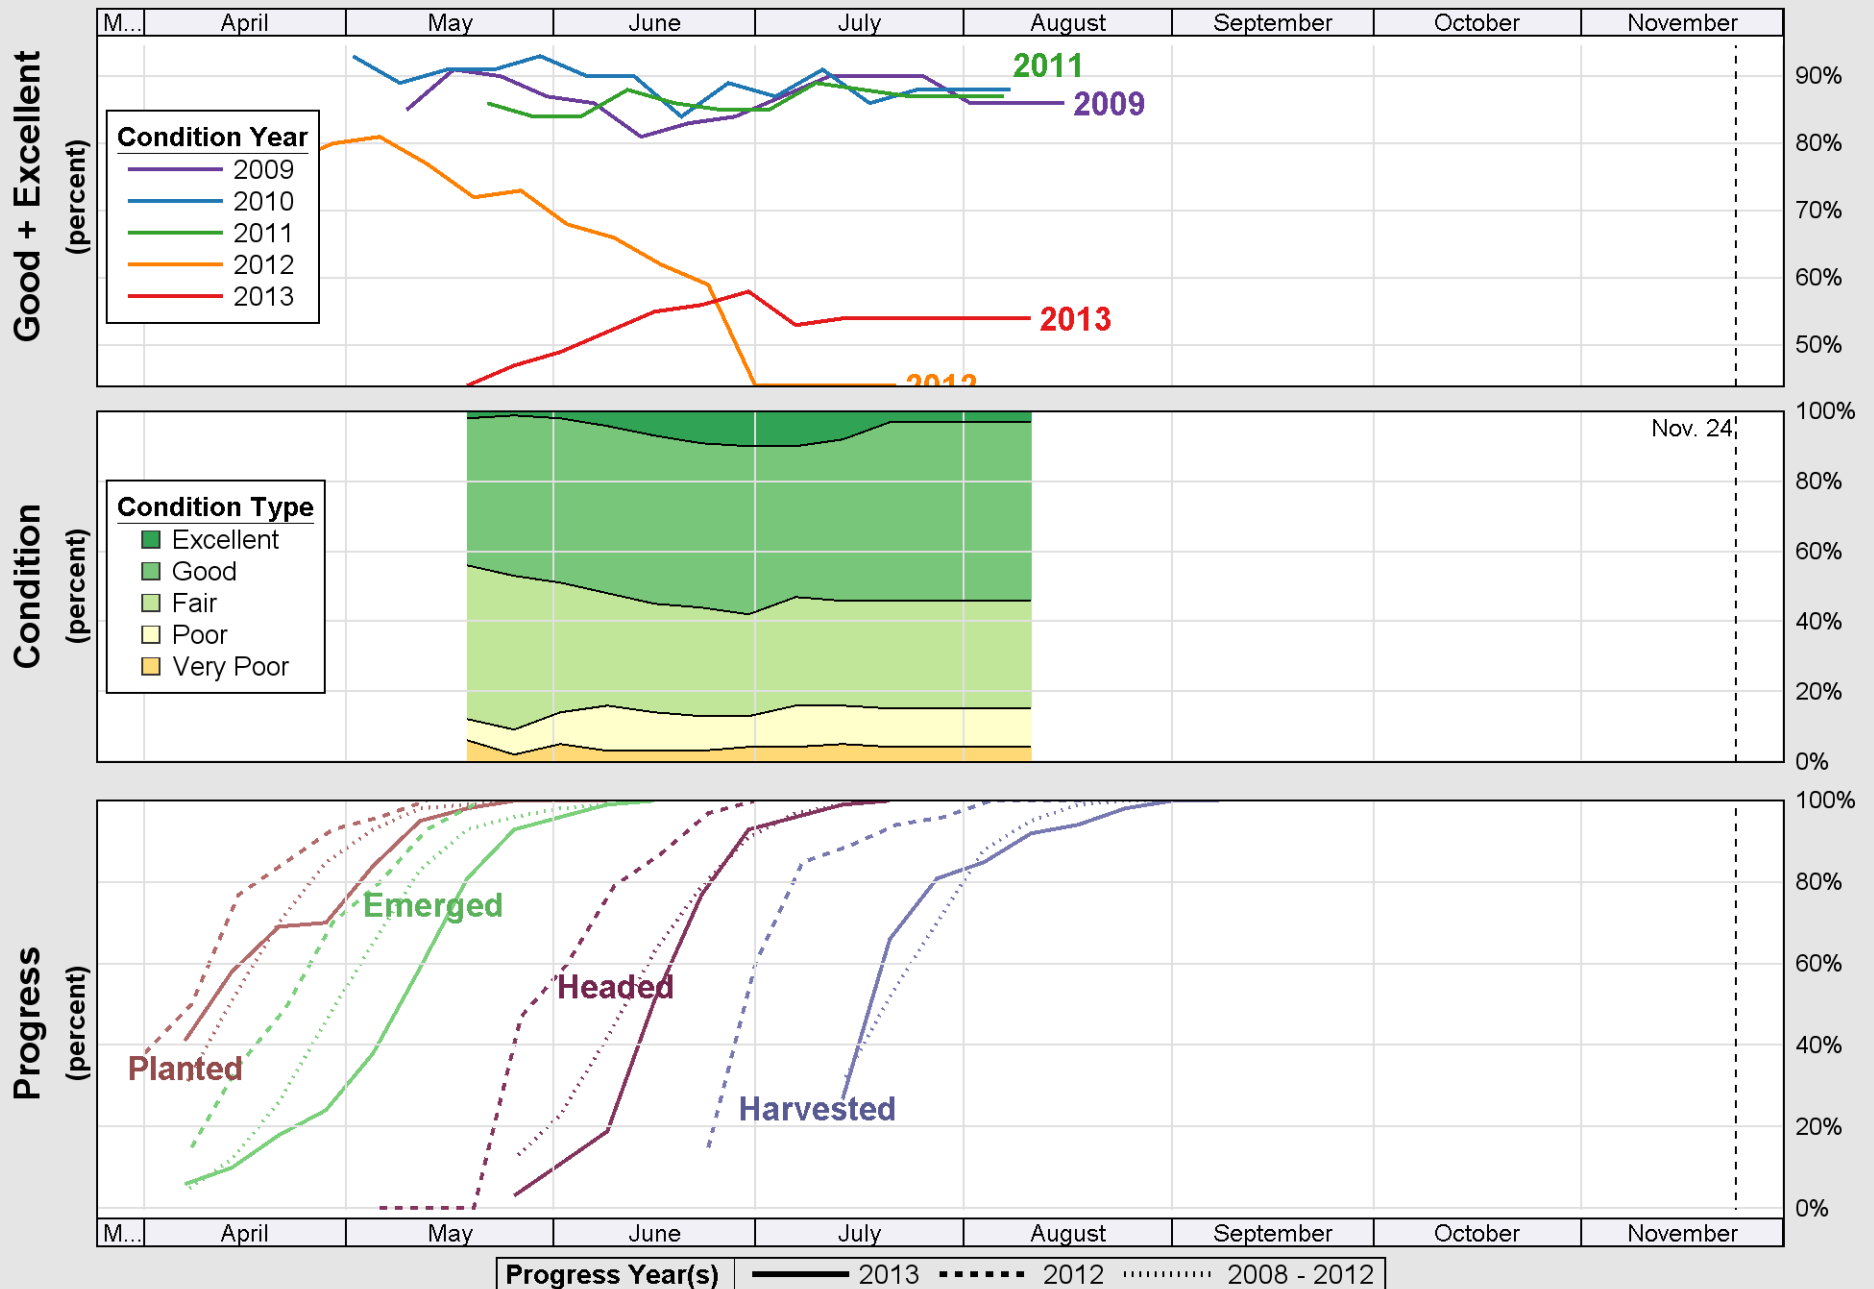

Source: National Agricultural Statistics Service (NASS), Crop Progress Report

Source: National Agricultural Statistics Service (NASS), Crop Progress Report

Source: National Agricultural Statistics Service (NASS), Crop Progress Report

Crop Progress and Condition: Sorghum in Nebraska , 2013

Source: National Agricultural Statistics Service (NASS), Crop Progress Report

Source: National Agricultural Statistics Service (NASS), Crop Progress Report

Source: National Agricultural Statistics Service (NASS), Crop Progress Report