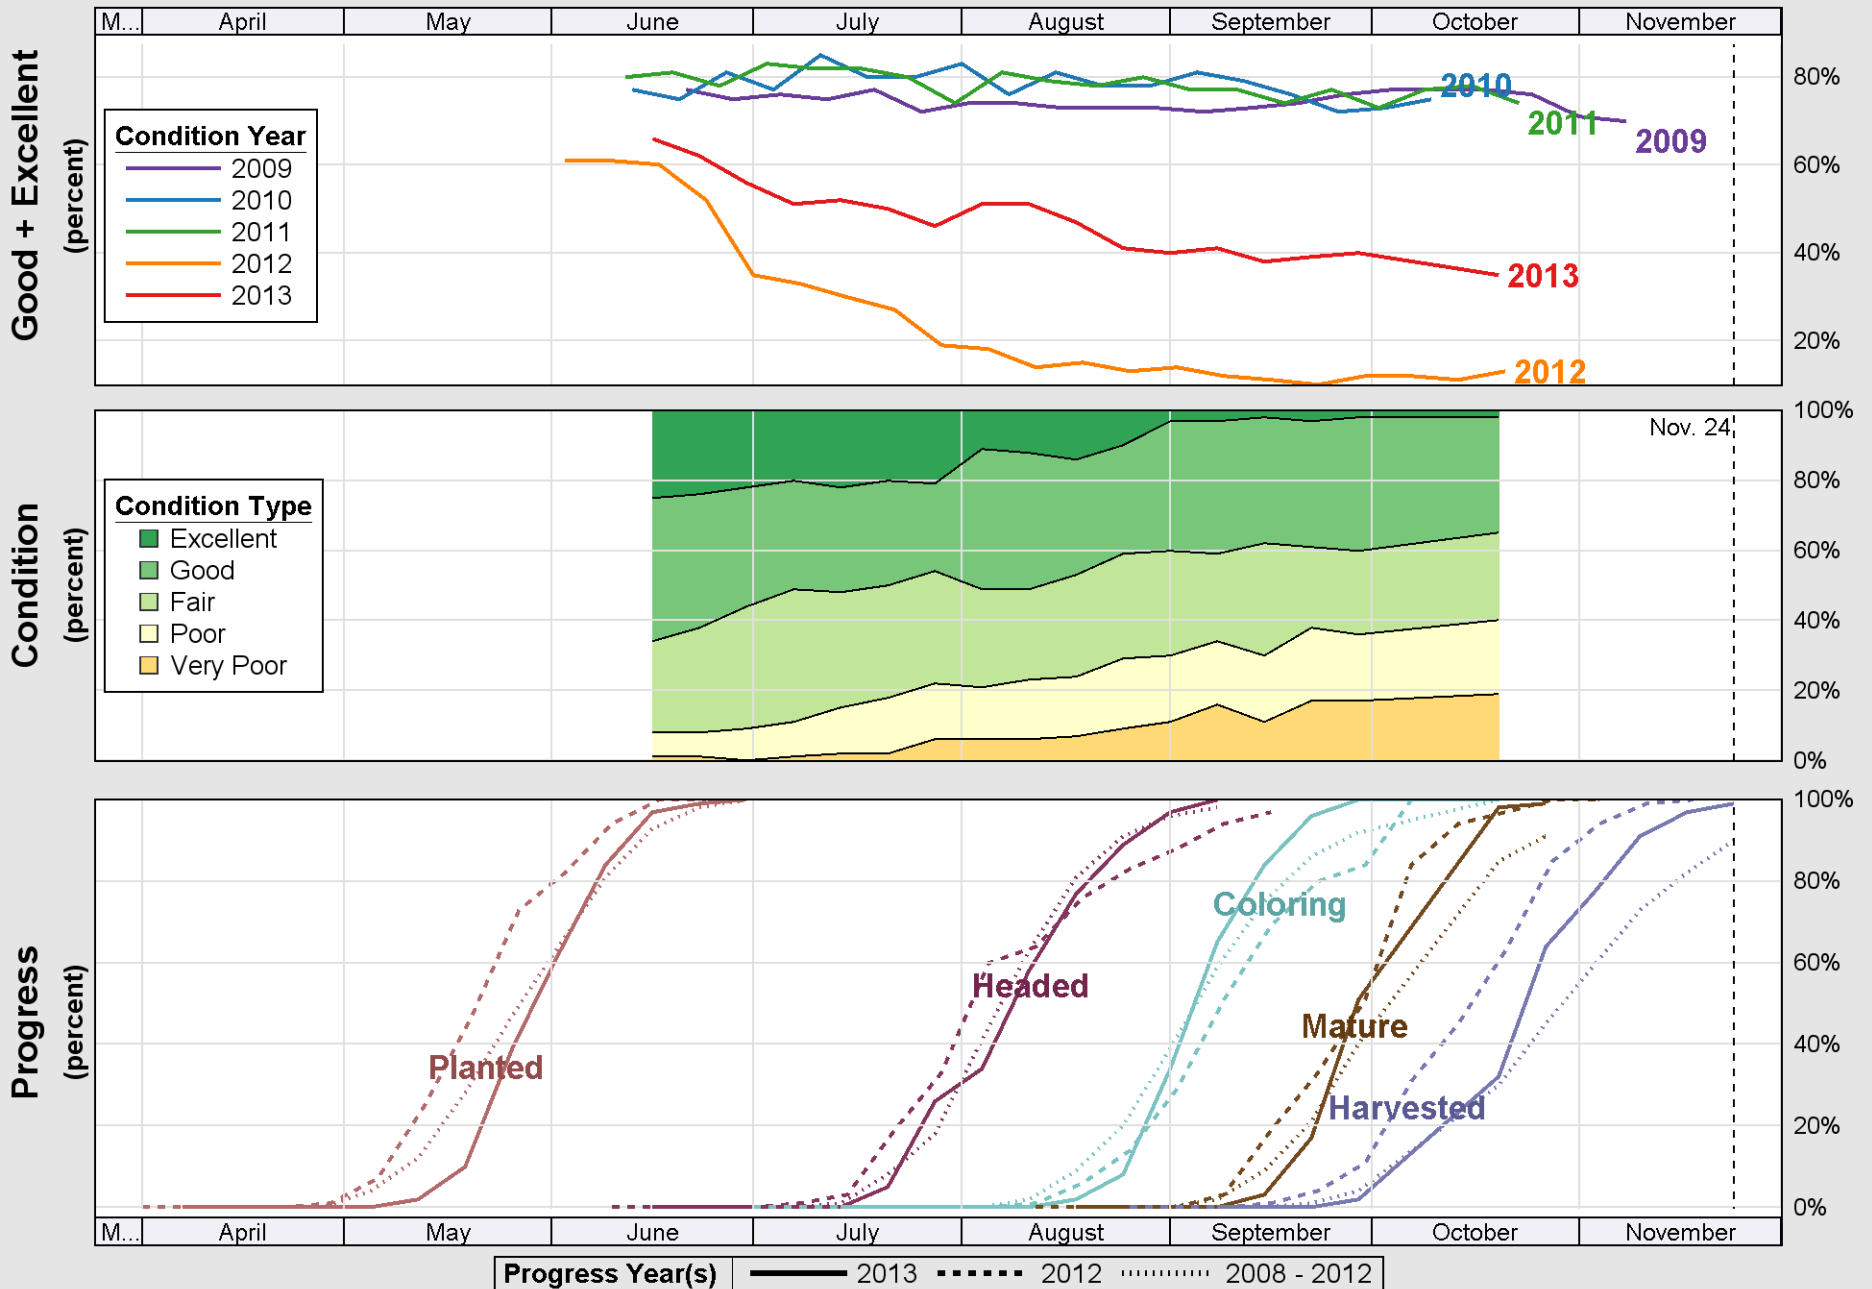

Source: National Agricultural Statistics Service (NASS), Crop Progress Report

Source: National Agricultural Statistics Service (NASS), Crop Progress Report

Source: National Agricultural Statistics Service (NASS), Crop Progress Report

Crop Progress and Condition: Sorghum in Nebraska , 2013

Source: National Agricultural Statistics Service (NASS), Crop Progress Report

Source: National Agricultural Statistics Service (NASS), Crop Progress Report

Source: National Agricultural Statistics Service (NASS), Crop Progress Report