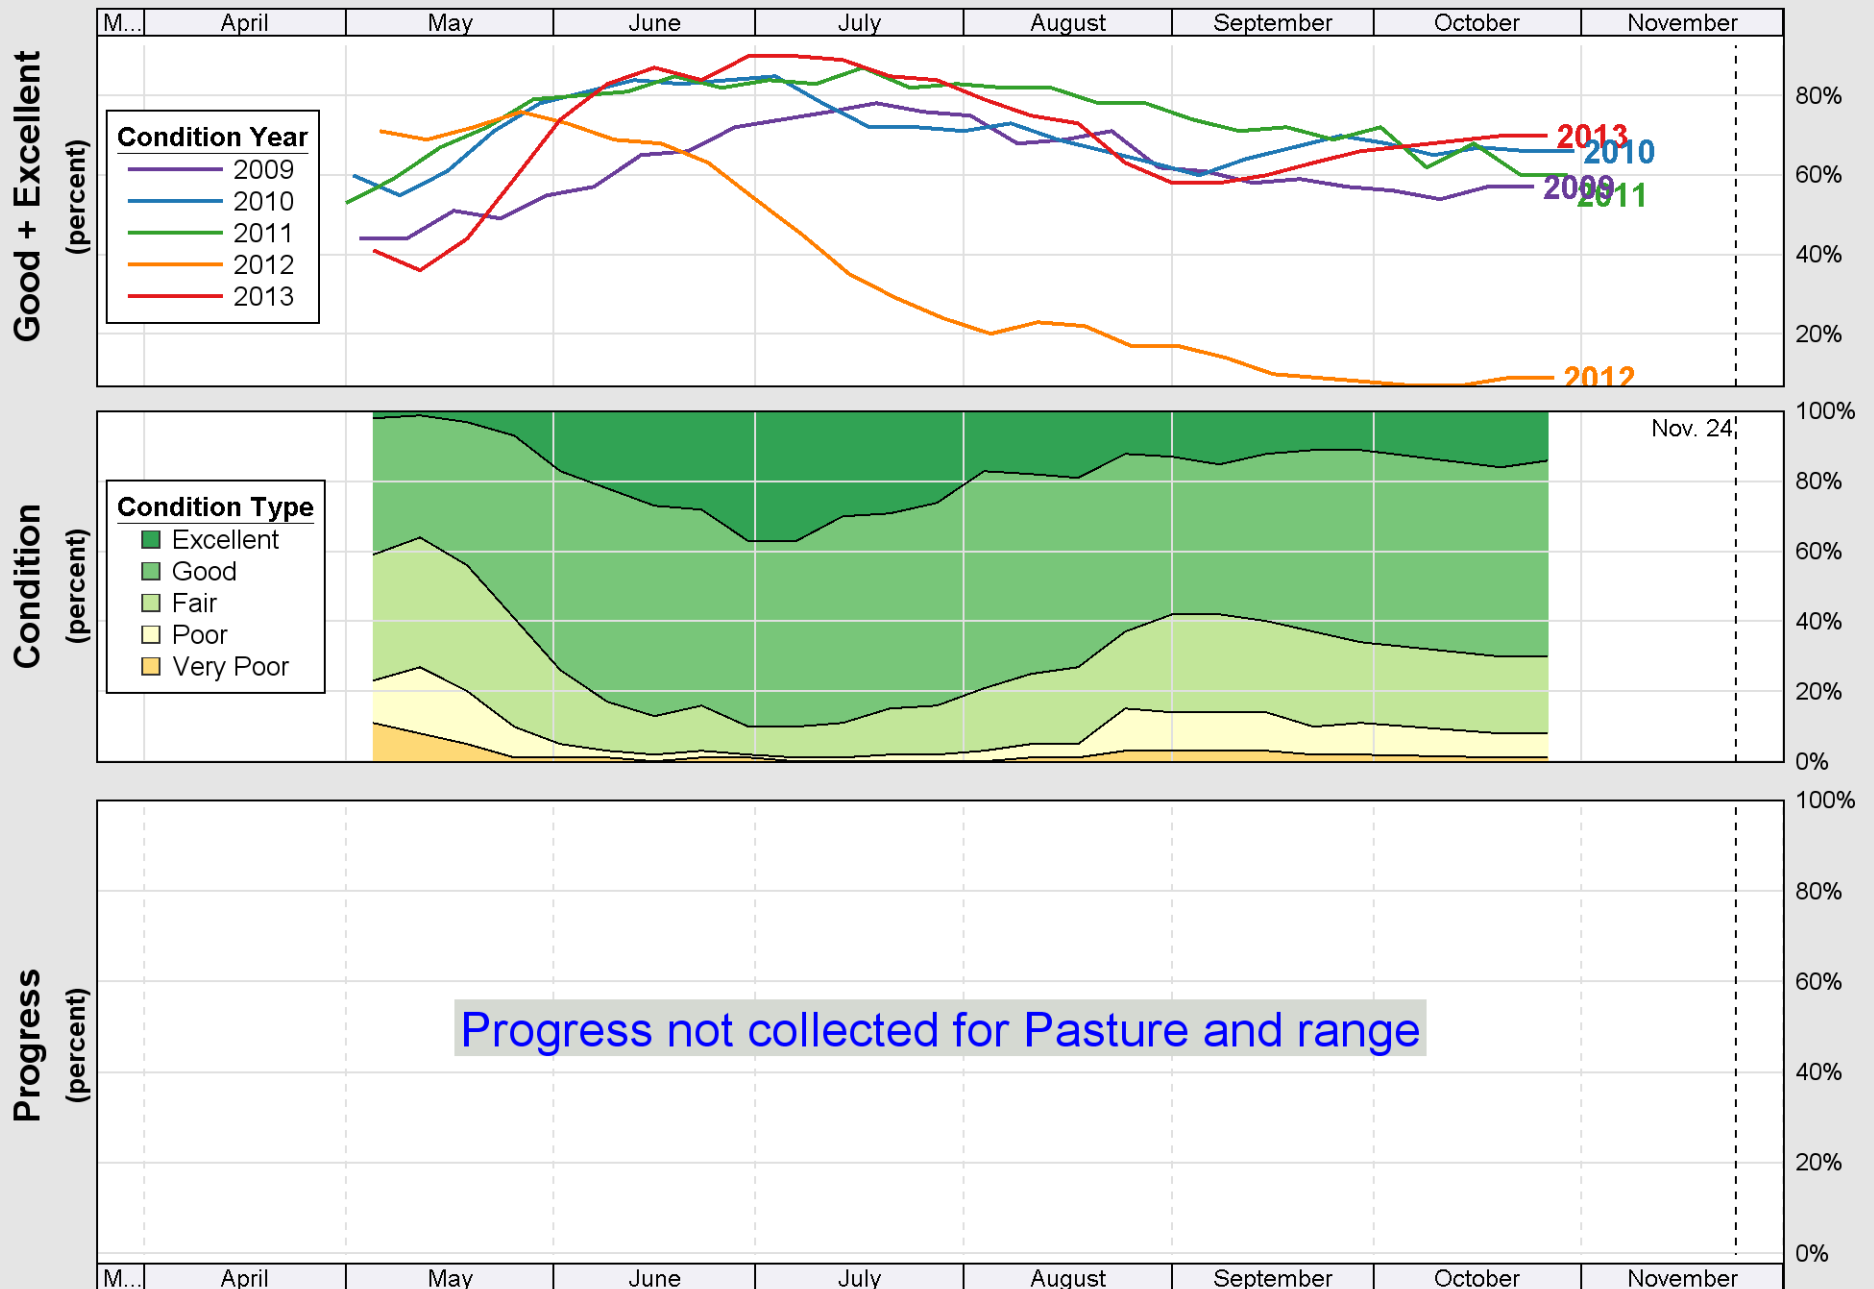

Crop Progress and Condition: Oats in North Dakota , 2013

Source: National Agricultural Statistics Service (NASS), Crop Progress Report

Source: National Agricultural Statistics Service (NASS), Crop Progress Report

Source: National Agricultural Statistics Service (NASS), Crop Progress Report