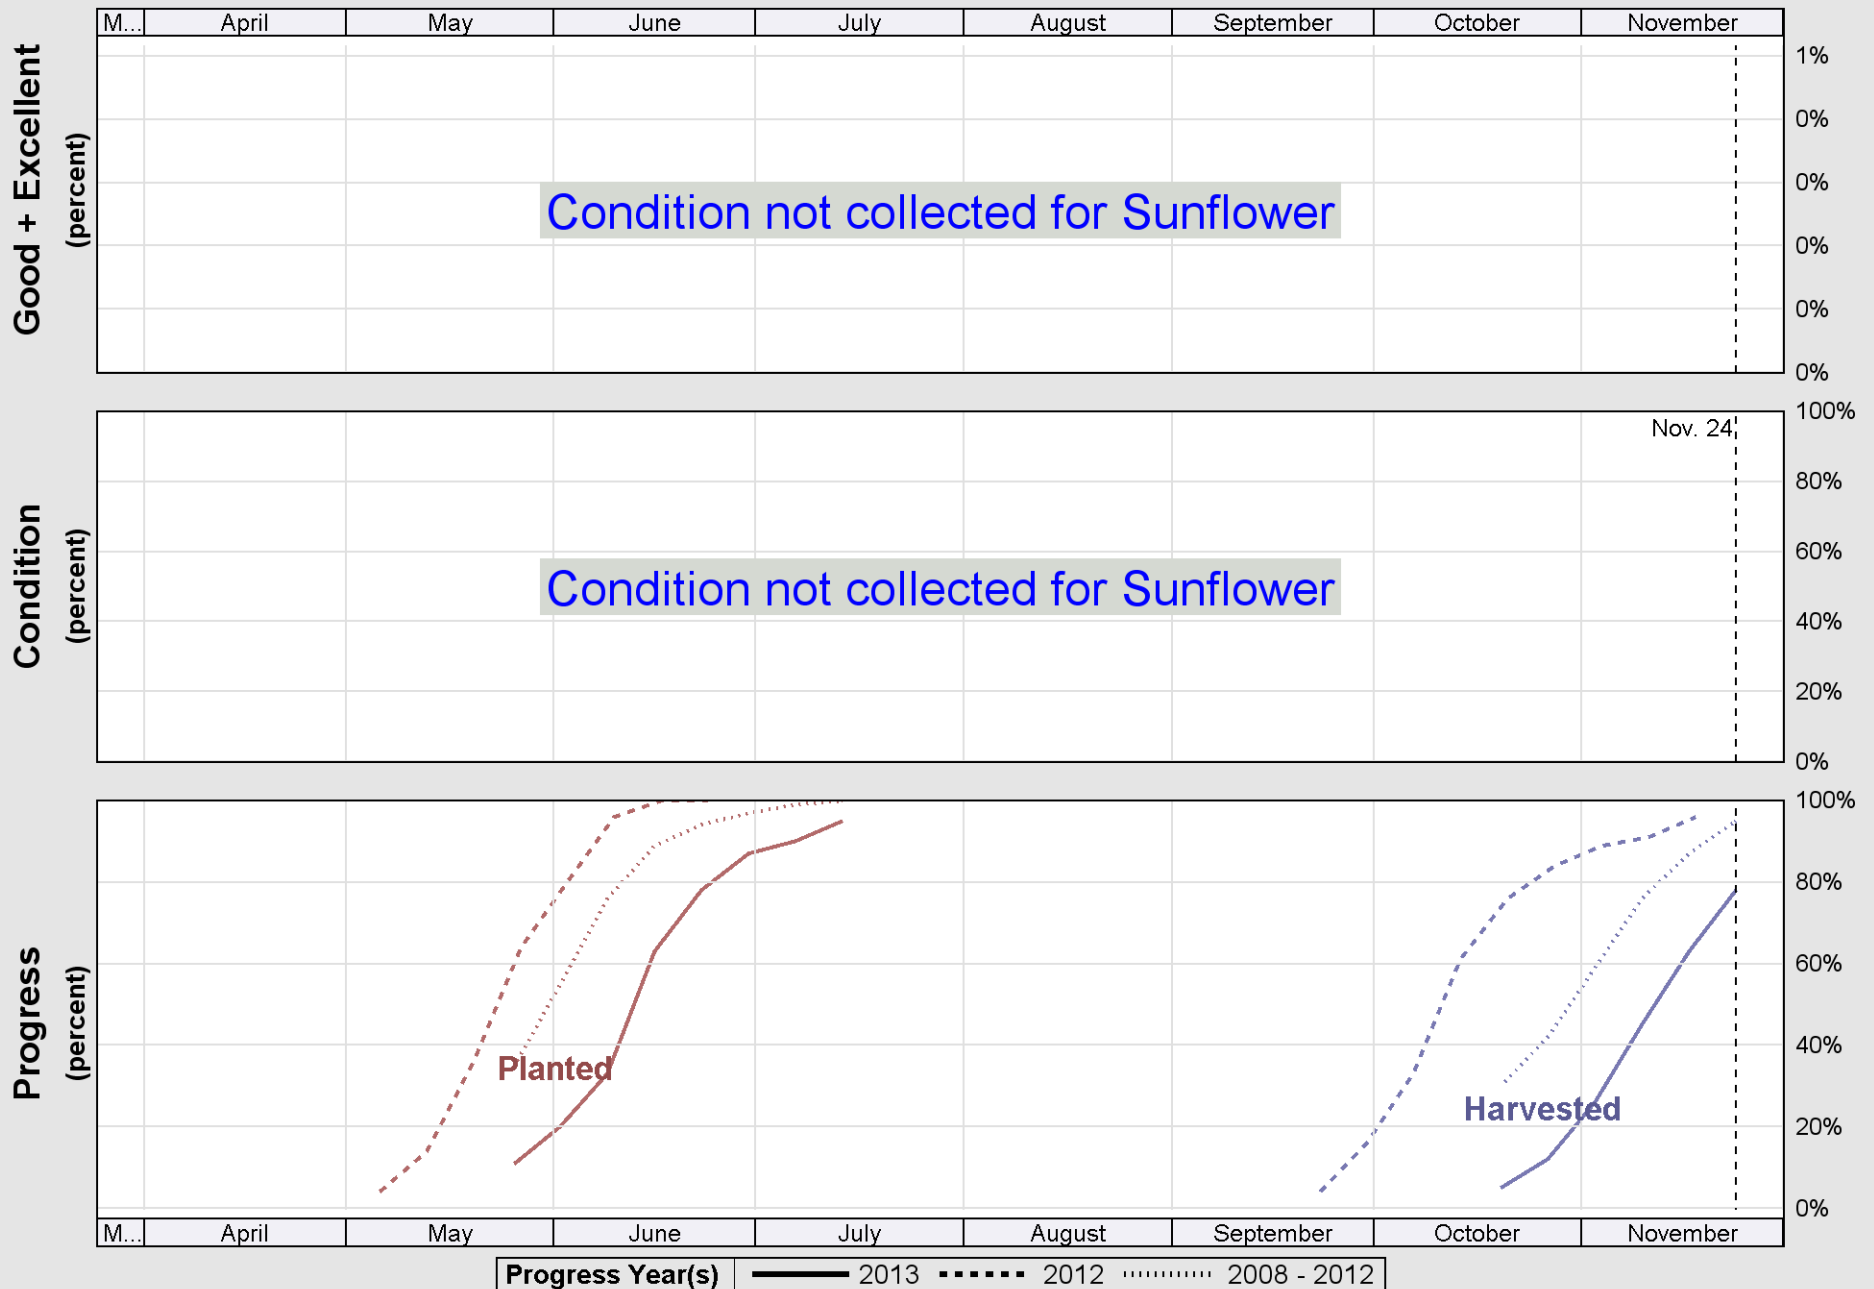

Crop Progress and Condition: Oats in North Dakota , 2013

Source: National Agricultural Statistics Service (NASS), Crop Progress Report

Source: National Agricultural Statistics Service (NASS), Crop Progress Report

Source: National Agricultural Statistics Service (NASS), Crop Progress Report