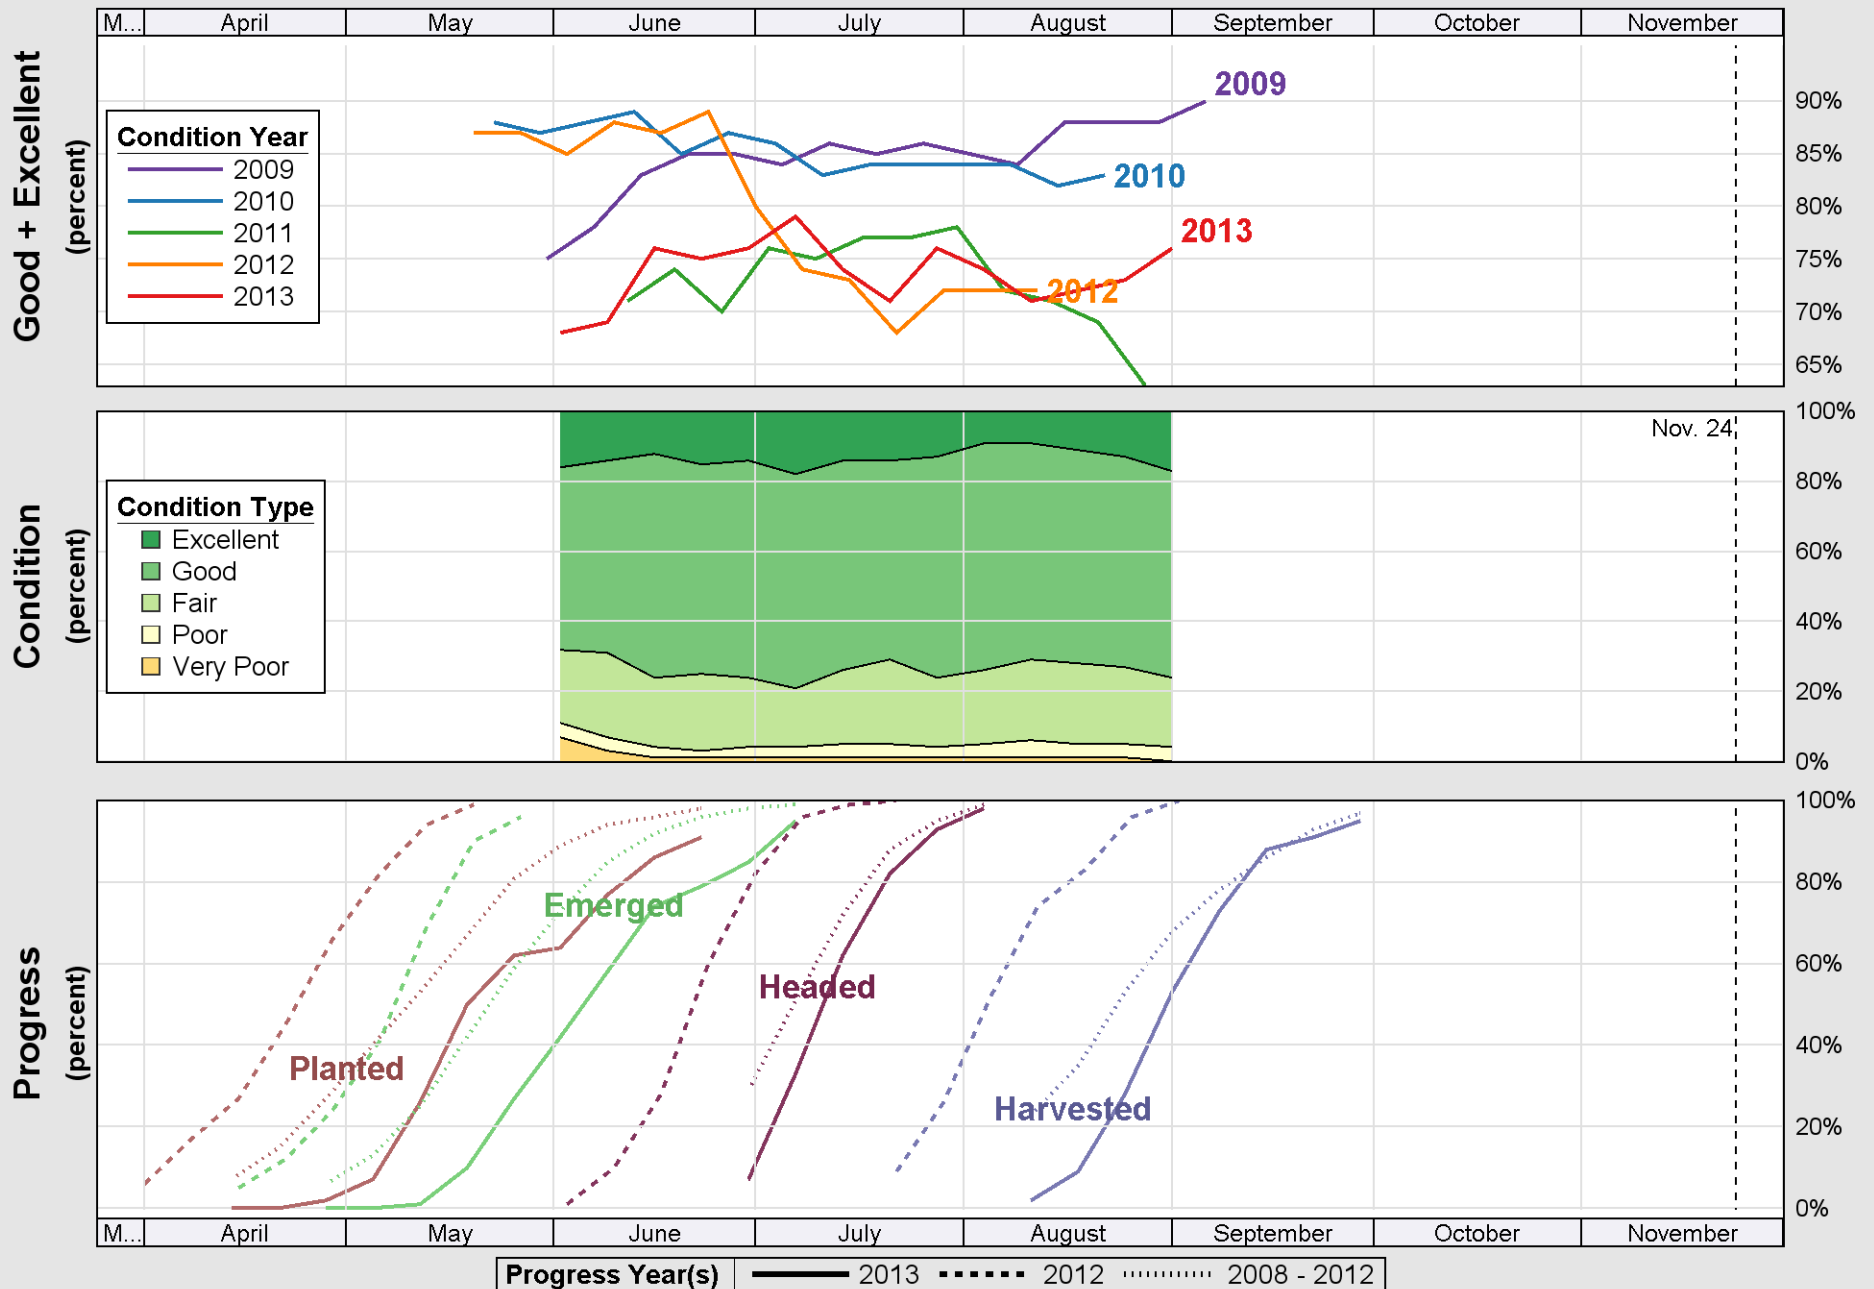

Crop Progress and Condition: Oats in North Dakota , 2013

Source: National Agricultural Statistics Service (NASS), Crop Progress Report

Source: National Agricultural Statistics Service (NASS), Crop Progress Report

Source: National Agricultural Statistics Service (NASS), Crop Progress Report