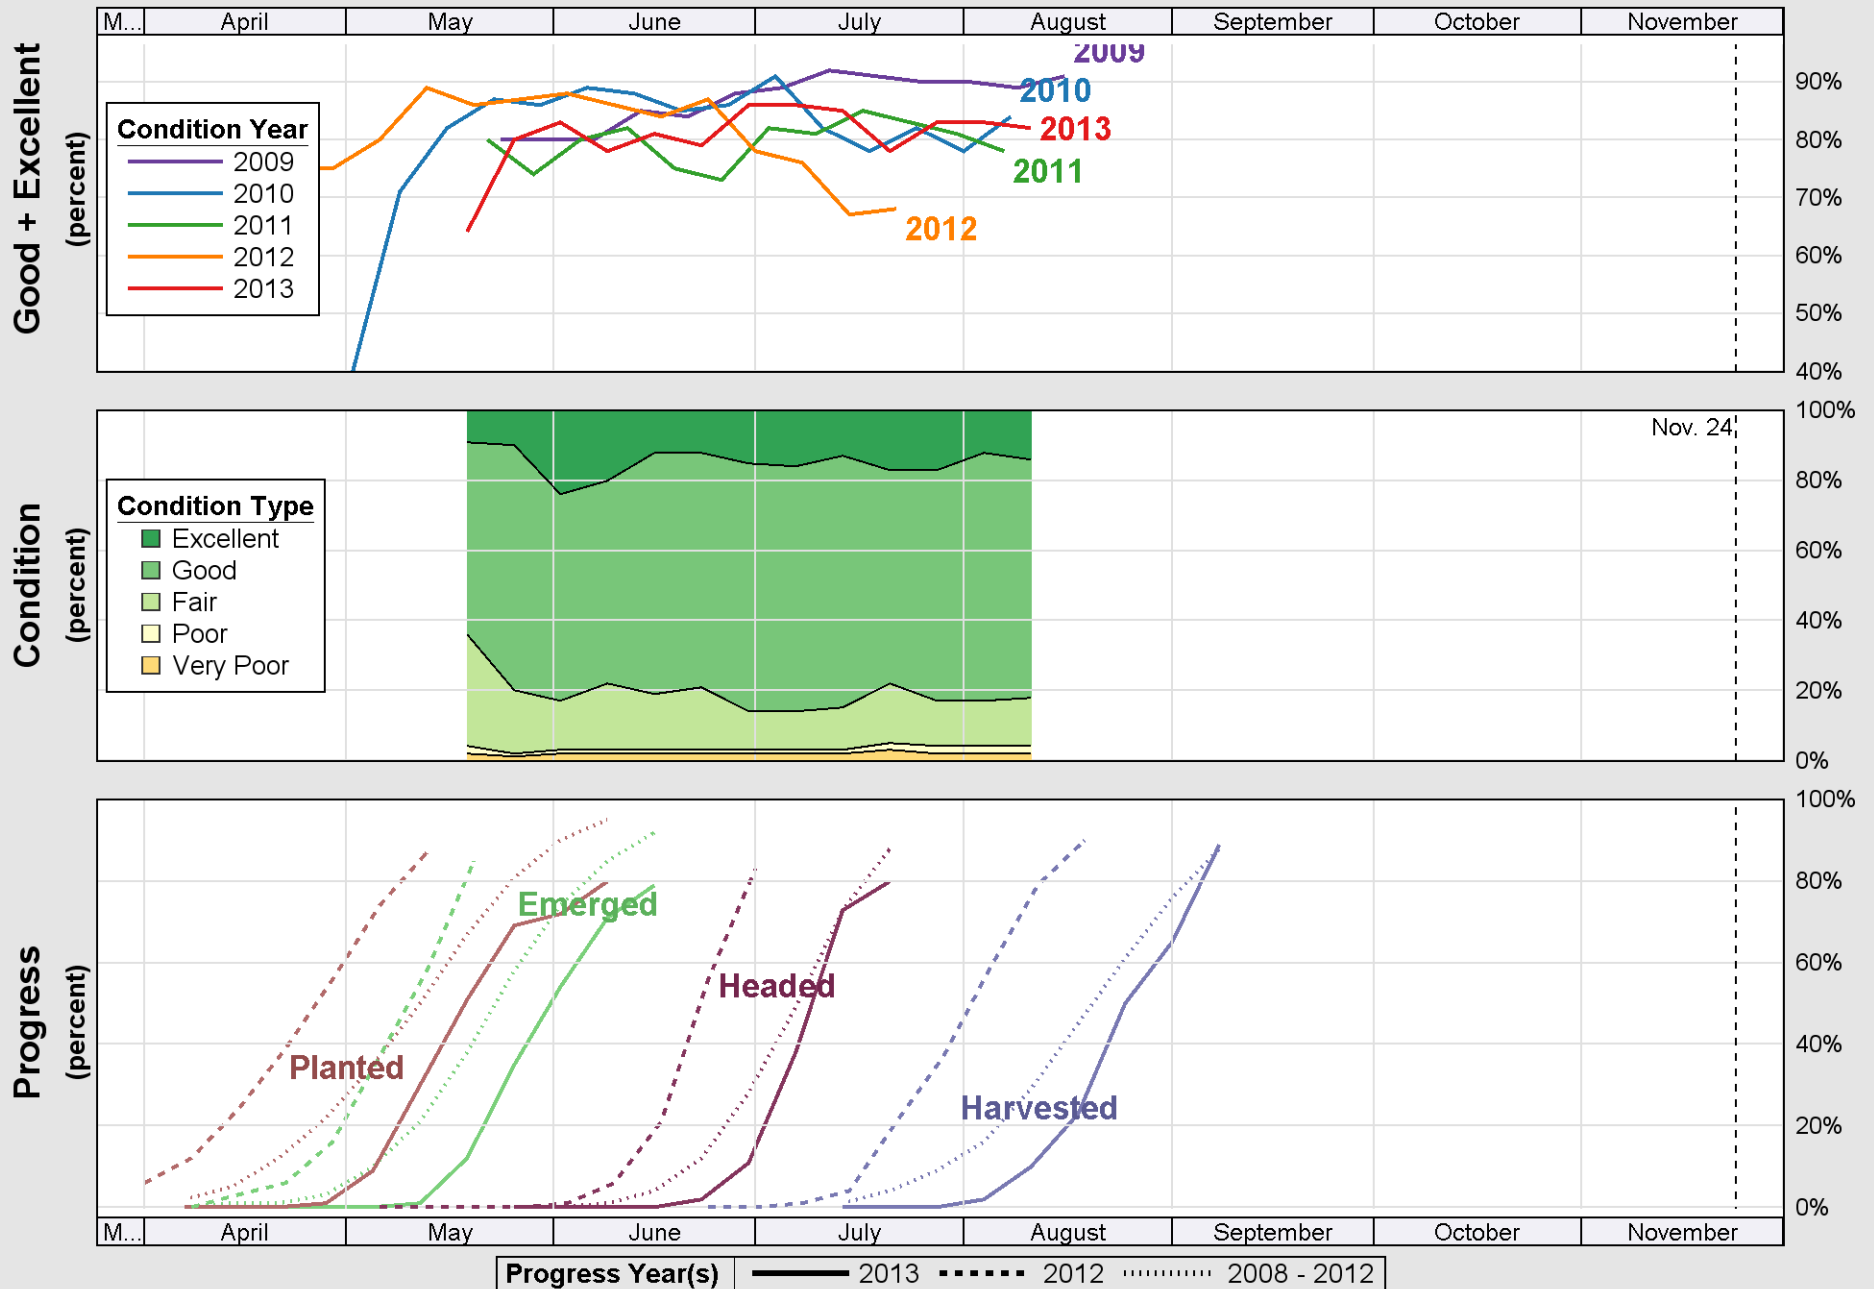

Crop Progress and Condition: Oats in North Dakota , 2013

Source: National Agricultural Statistics Service (NASS), Crop Progress Report

Source: National Agricultural Statistics Service (NASS), Crop Progress Report

Source: National Agricultural Statistics Service (NASS), Crop Progress Report