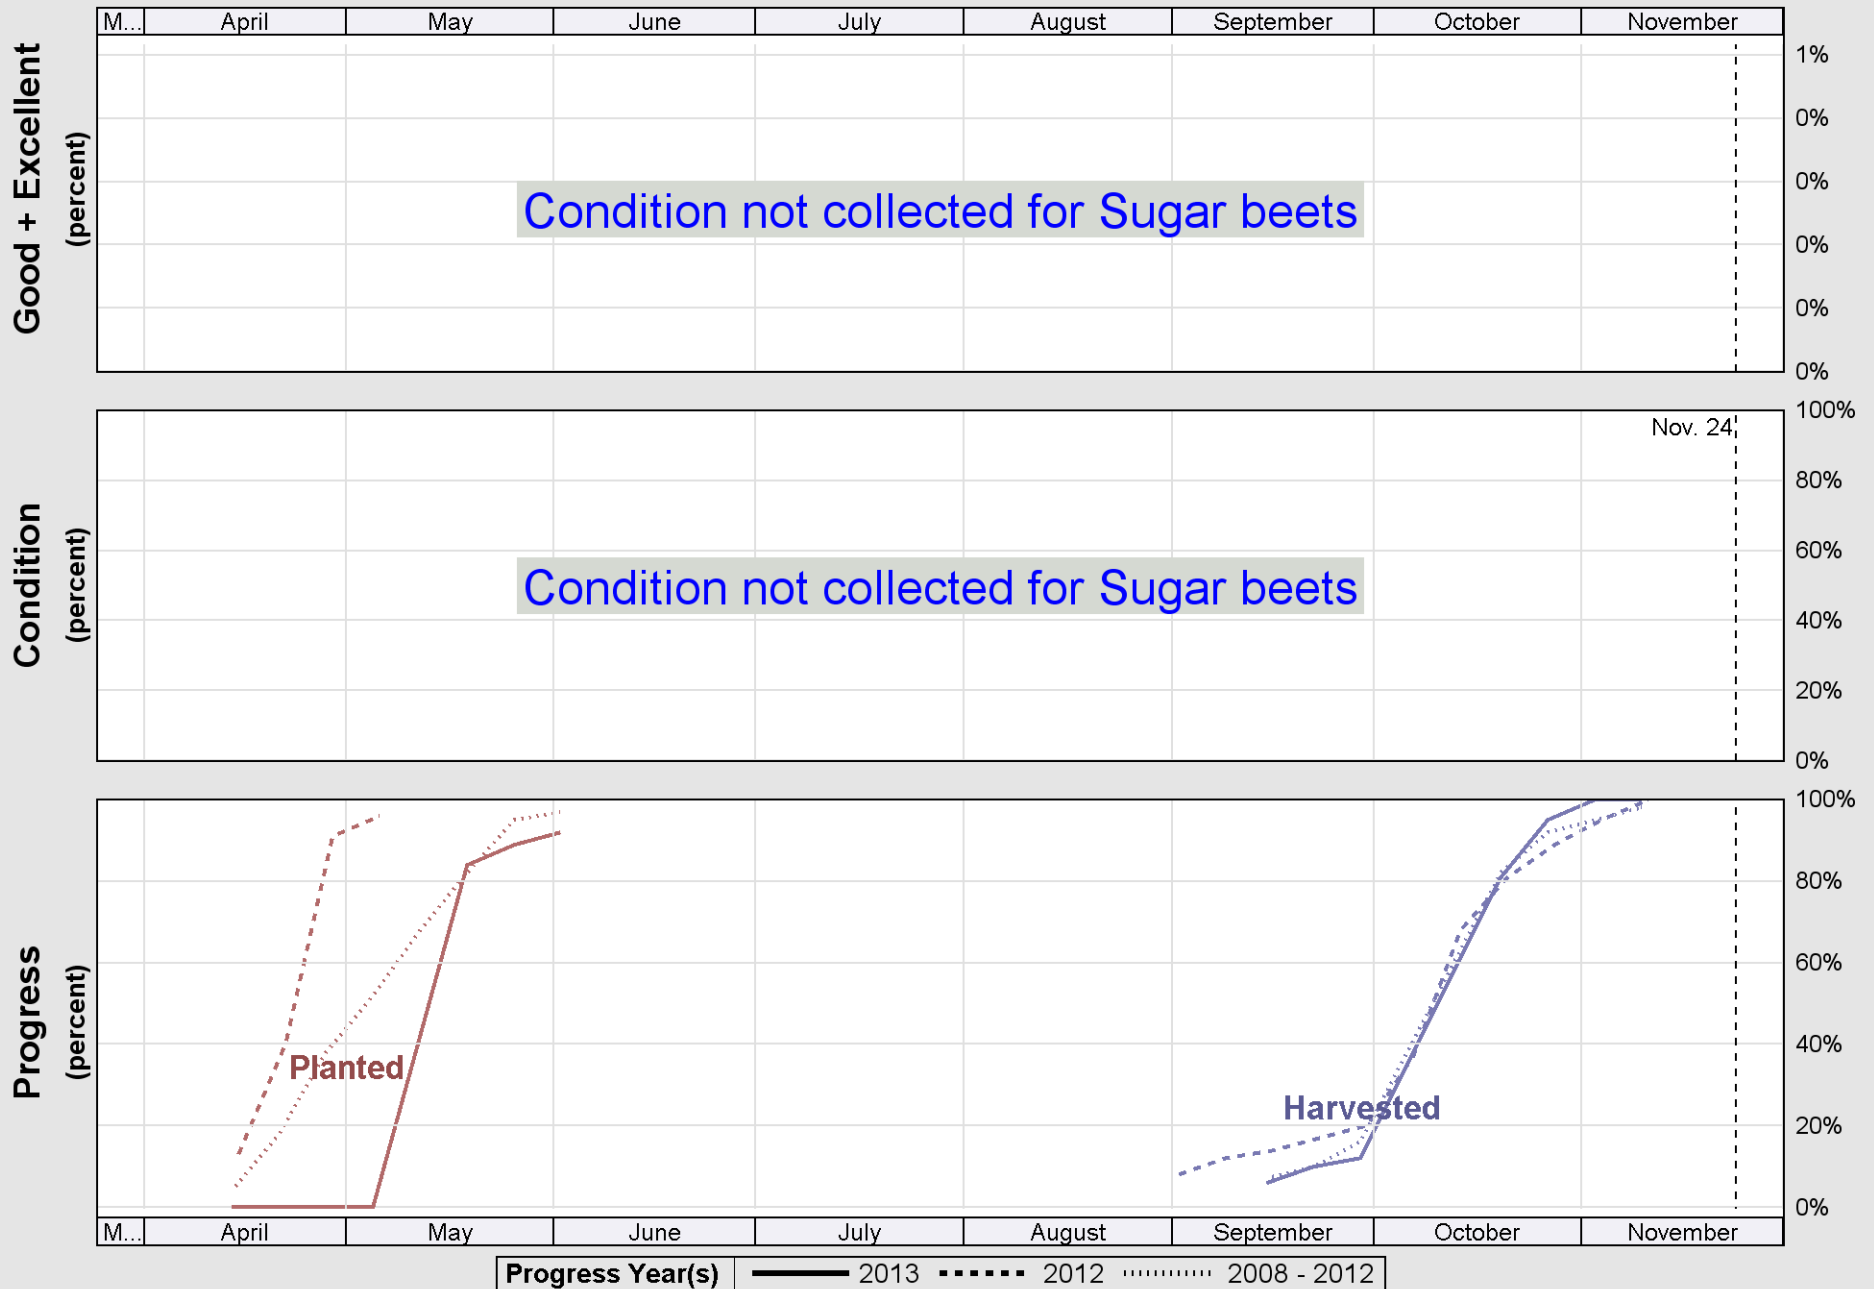

Crop Progress and Condition: Oats in North Dakota , 2013

Source: National Agricultural Statistics Service (NASS), Crop Progress Report

Source: National Agricultural Statistics Service (NASS), Crop Progress Report

Source: National Agricultural Statistics Service (NASS), Crop Progress Report