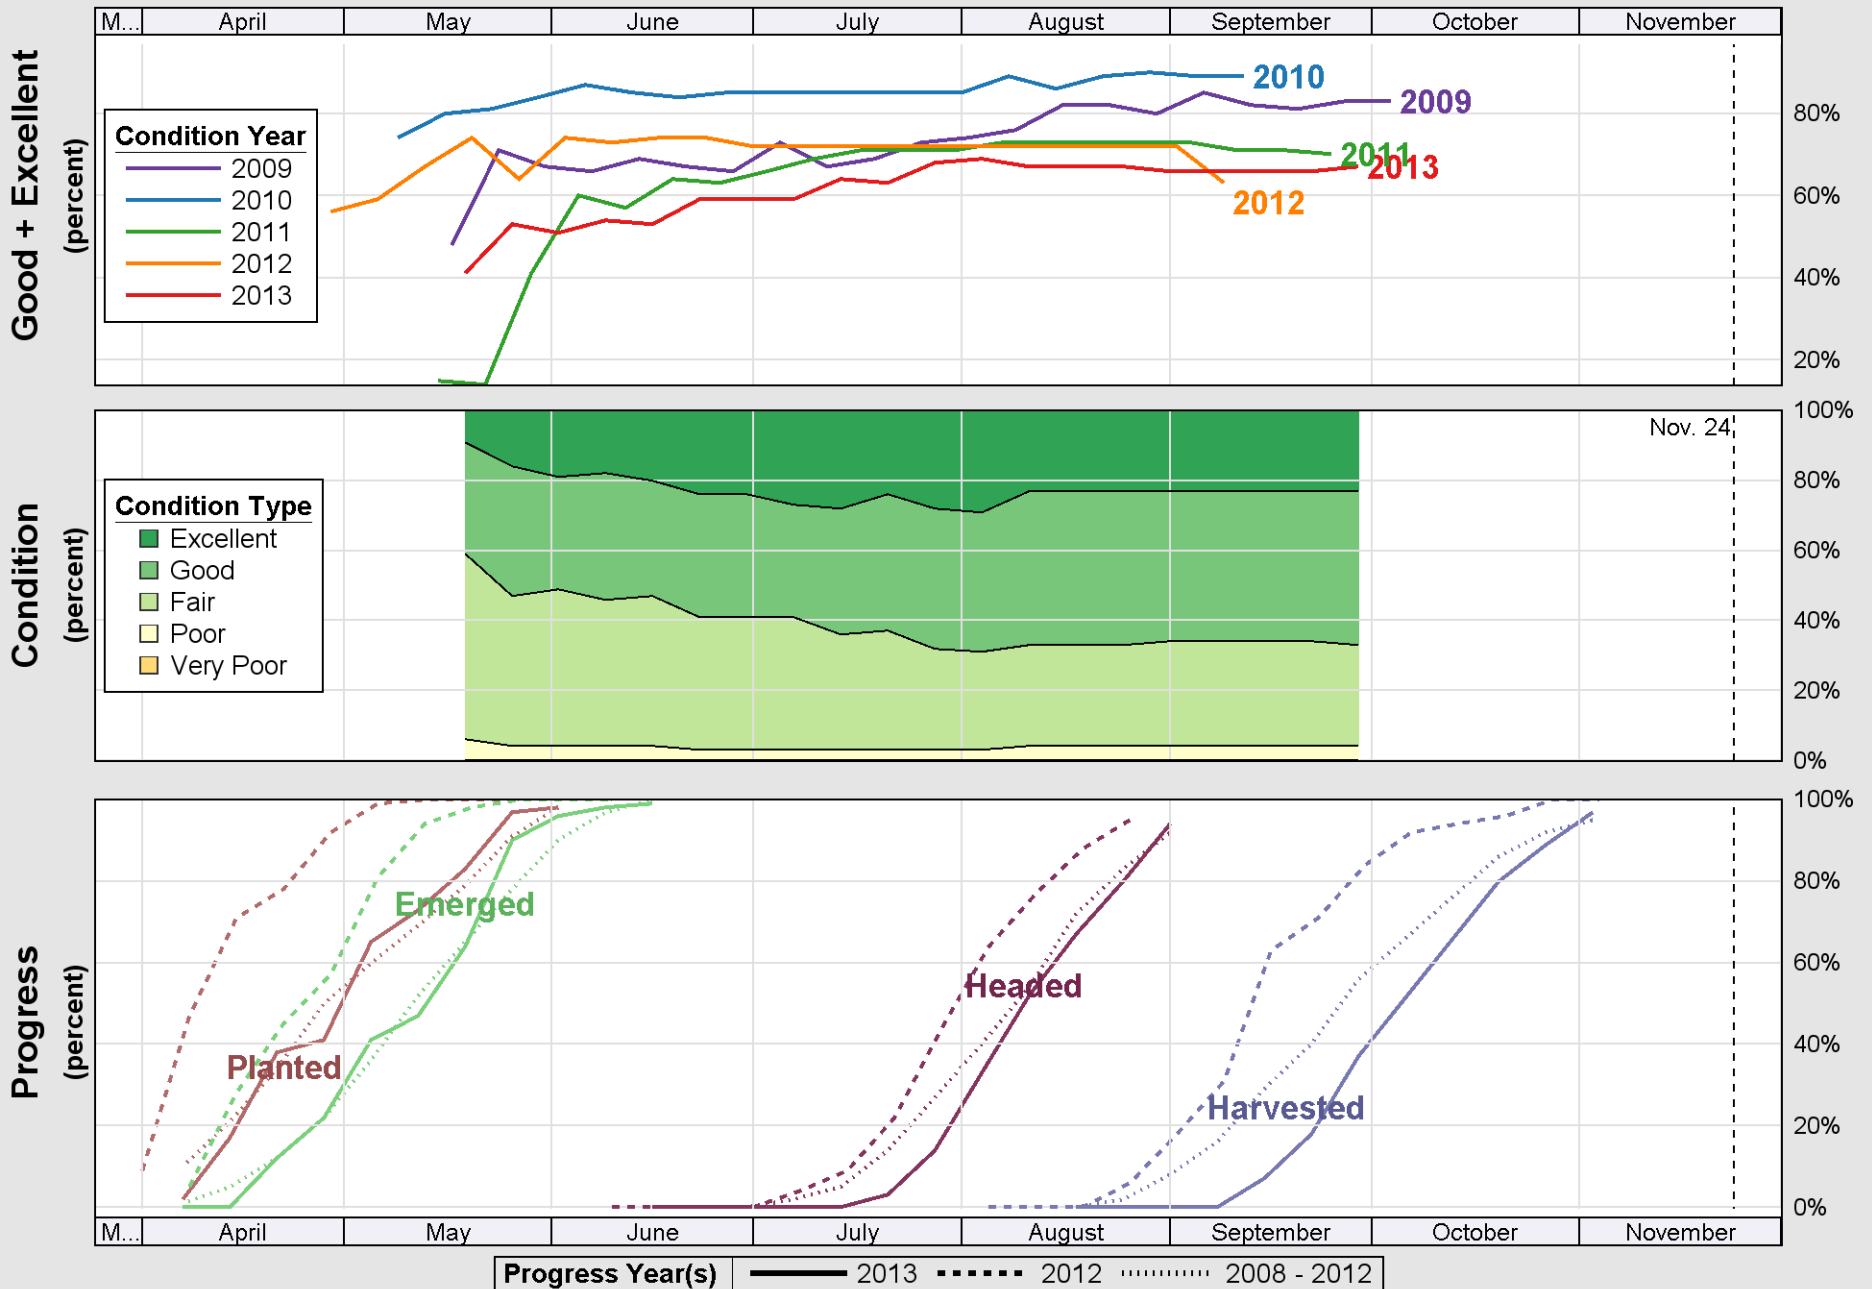

Source: National Agricultural Statistics Service (NASS), Crop Progress Report

Source: National Agricultural Statistics Service (NASS), Crop Progress Report

Source: National Agricultural Statistics Service (NASS), Crop Progress Report

Crop Progress and Condition: Sorghum in Missouri , 2013

Source: National Agricultural Statistics Service (NASS), Crop Progress Report

Crop Progress and Condition: Soybeans in Missouri , 2013

Source: National Agricultural Statistics Service (NASS), Crop Progress Report