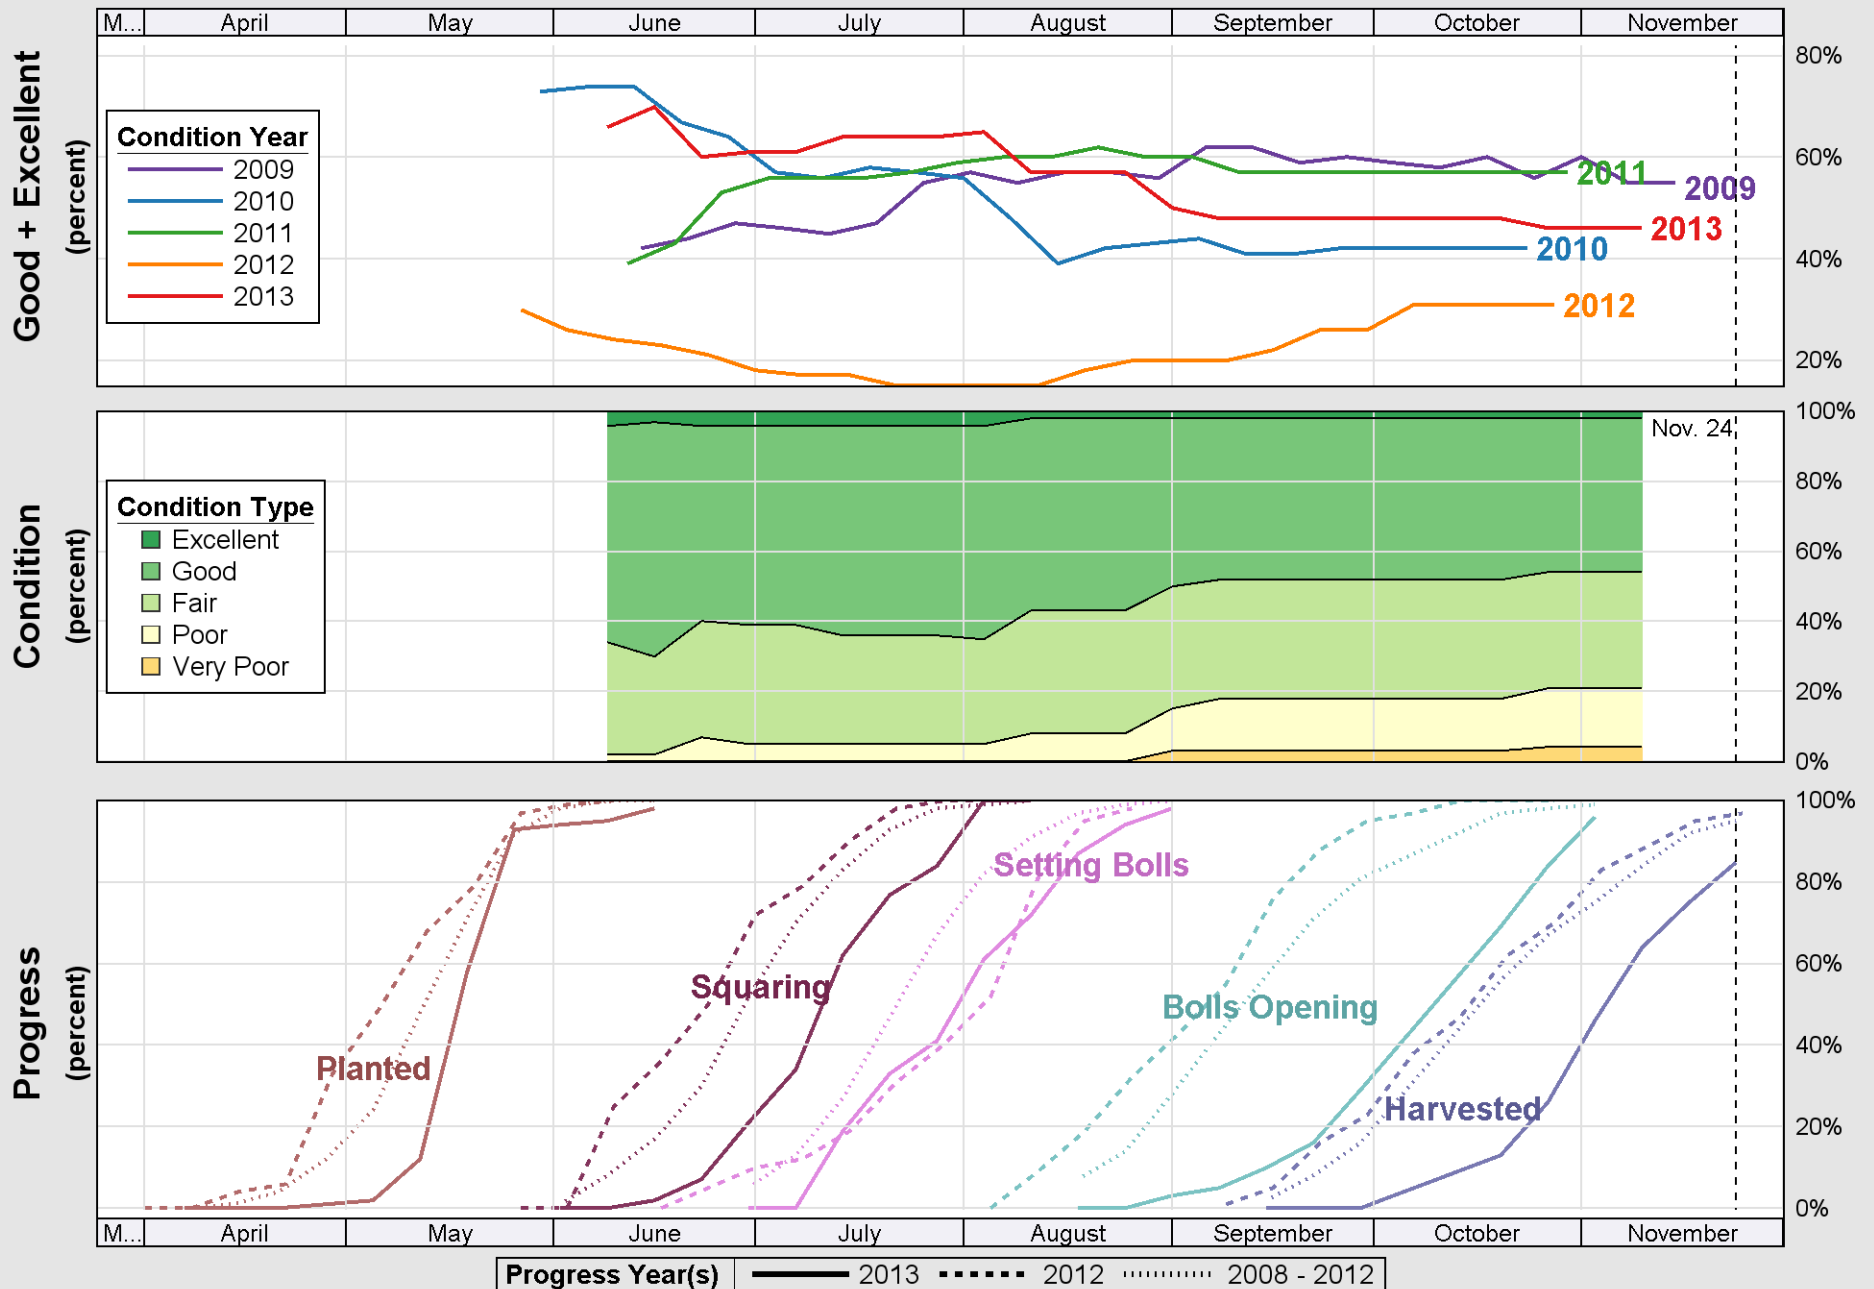

Source: National Agricultural Statistics Service (NASS), Crop Progress Report

Source: National Agricultural Statistics Service (NASS), Crop Progress Report

Source: National Agricultural Statistics Service (NASS), Crop Progress Report

Crop Progress and Condition: Sorghum in Missouri , 2013

Source: National Agricultural Statistics Service (NASS), Crop Progress Report

Crop Progress and Condition: Soybeans in Missouri , 2013

Source: National Agricultural Statistics Service (NASS), Crop Progress Report