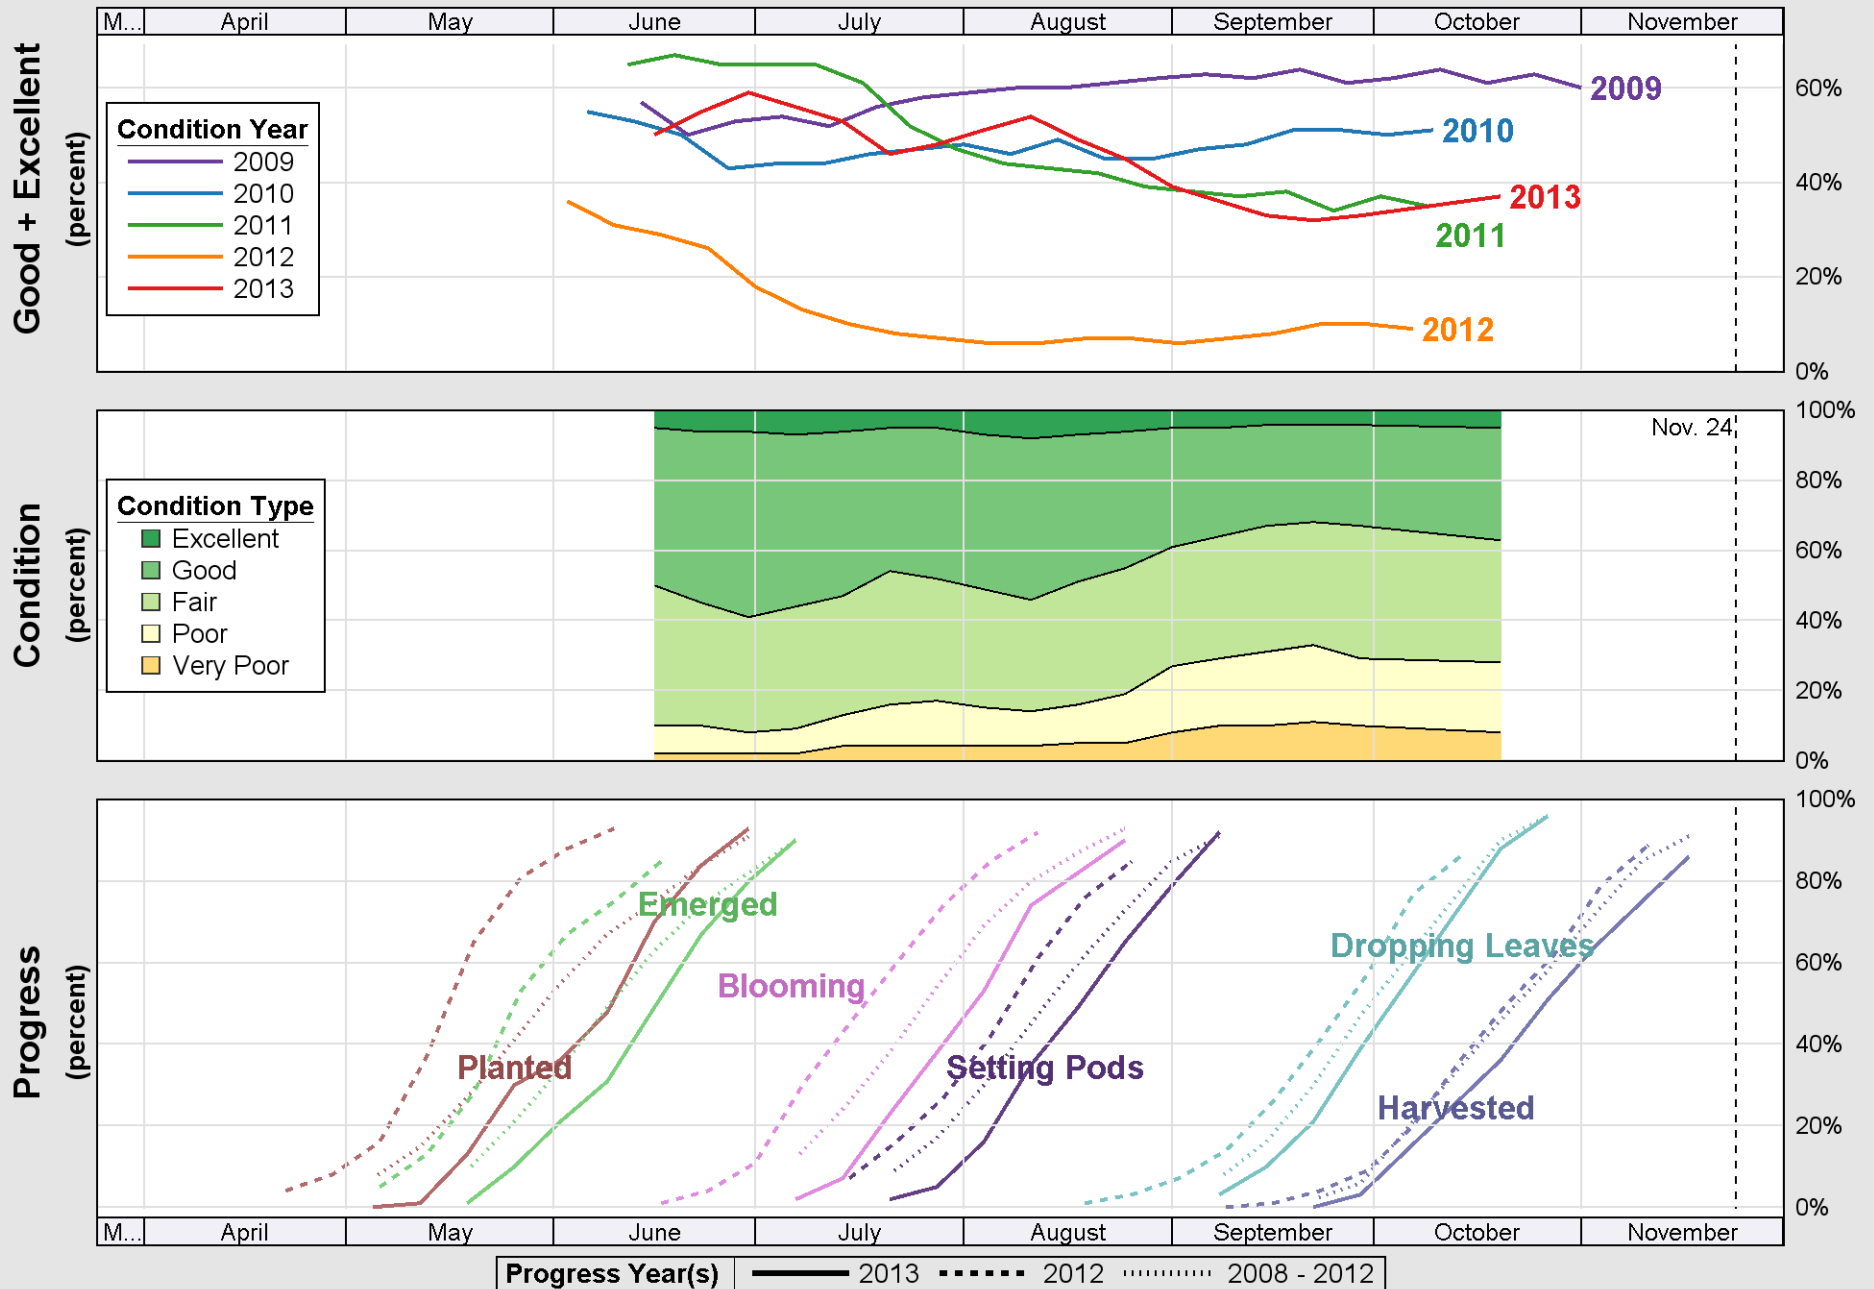

Source: National Agricultural Statistics Service (NASS), Crop Progress Report

Source: National Agricultural Statistics Service (NASS), Crop Progress Report

Source: National Agricultural Statistics Service (NASS), Crop Progress Report

Crop Progress and Condition: Sorghum in Missouri , 2013

Source: National Agricultural Statistics Service (NASS), Crop Progress Report

Crop Progress and Condition: Soybeans in Missouri , 2013

Source: National Agricultural Statistics Service (NASS), Crop Progress Report