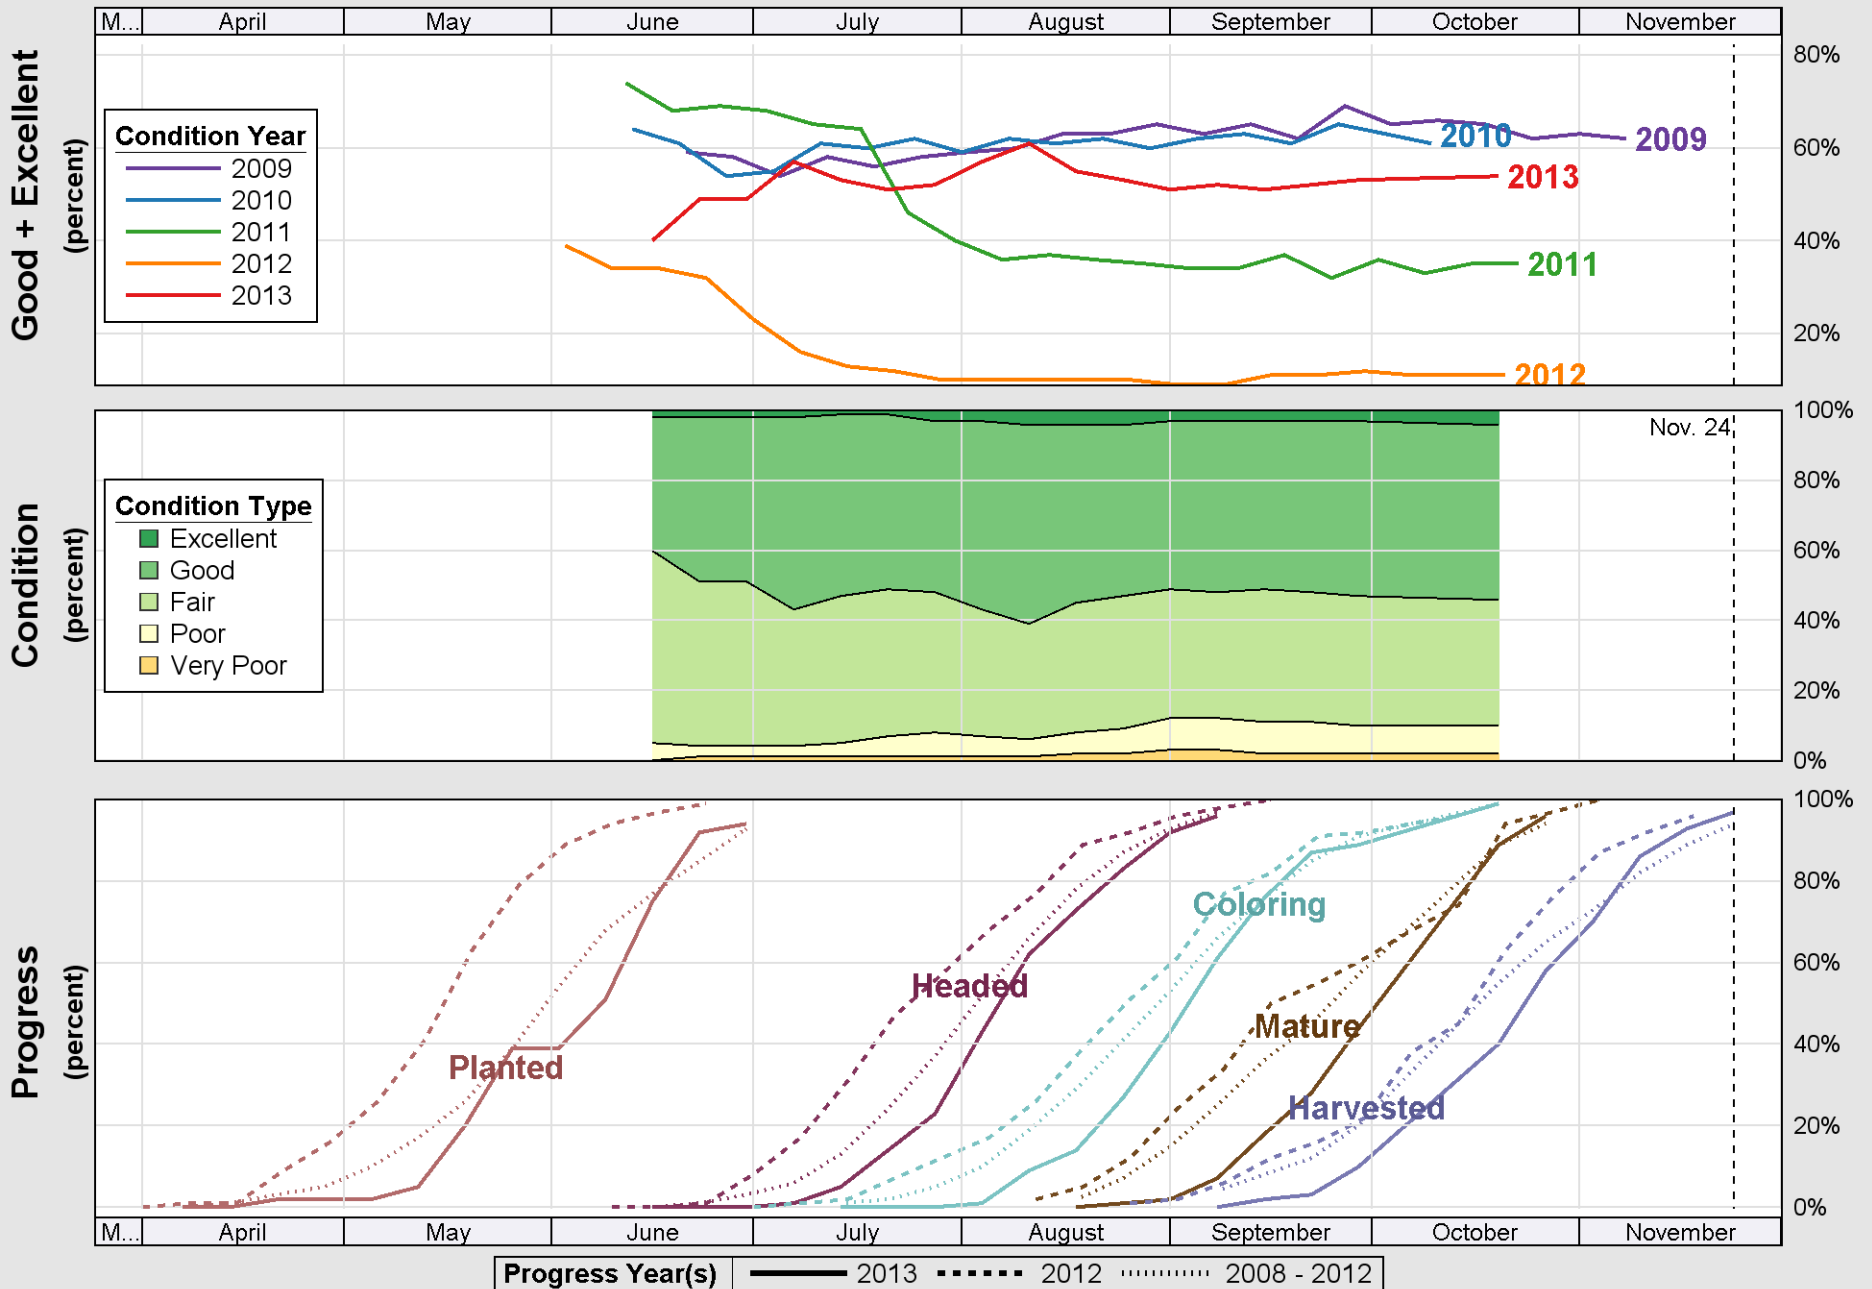

Source: National Agricultural Statistics Service (NASS), Crop Progress Report

Source: National Agricultural Statistics Service (NASS), Crop Progress Report

Source: National Agricultural Statistics Service (NASS), Crop Progress Report

Crop Progress and Condition: Sorghum in Missouri , 2013

Source: National Agricultural Statistics Service (NASS), Crop Progress Report

Crop Progress and Condition: Soybeans in Missouri , 2013

Source: National Agricultural Statistics Service (NASS), Crop Progress Report