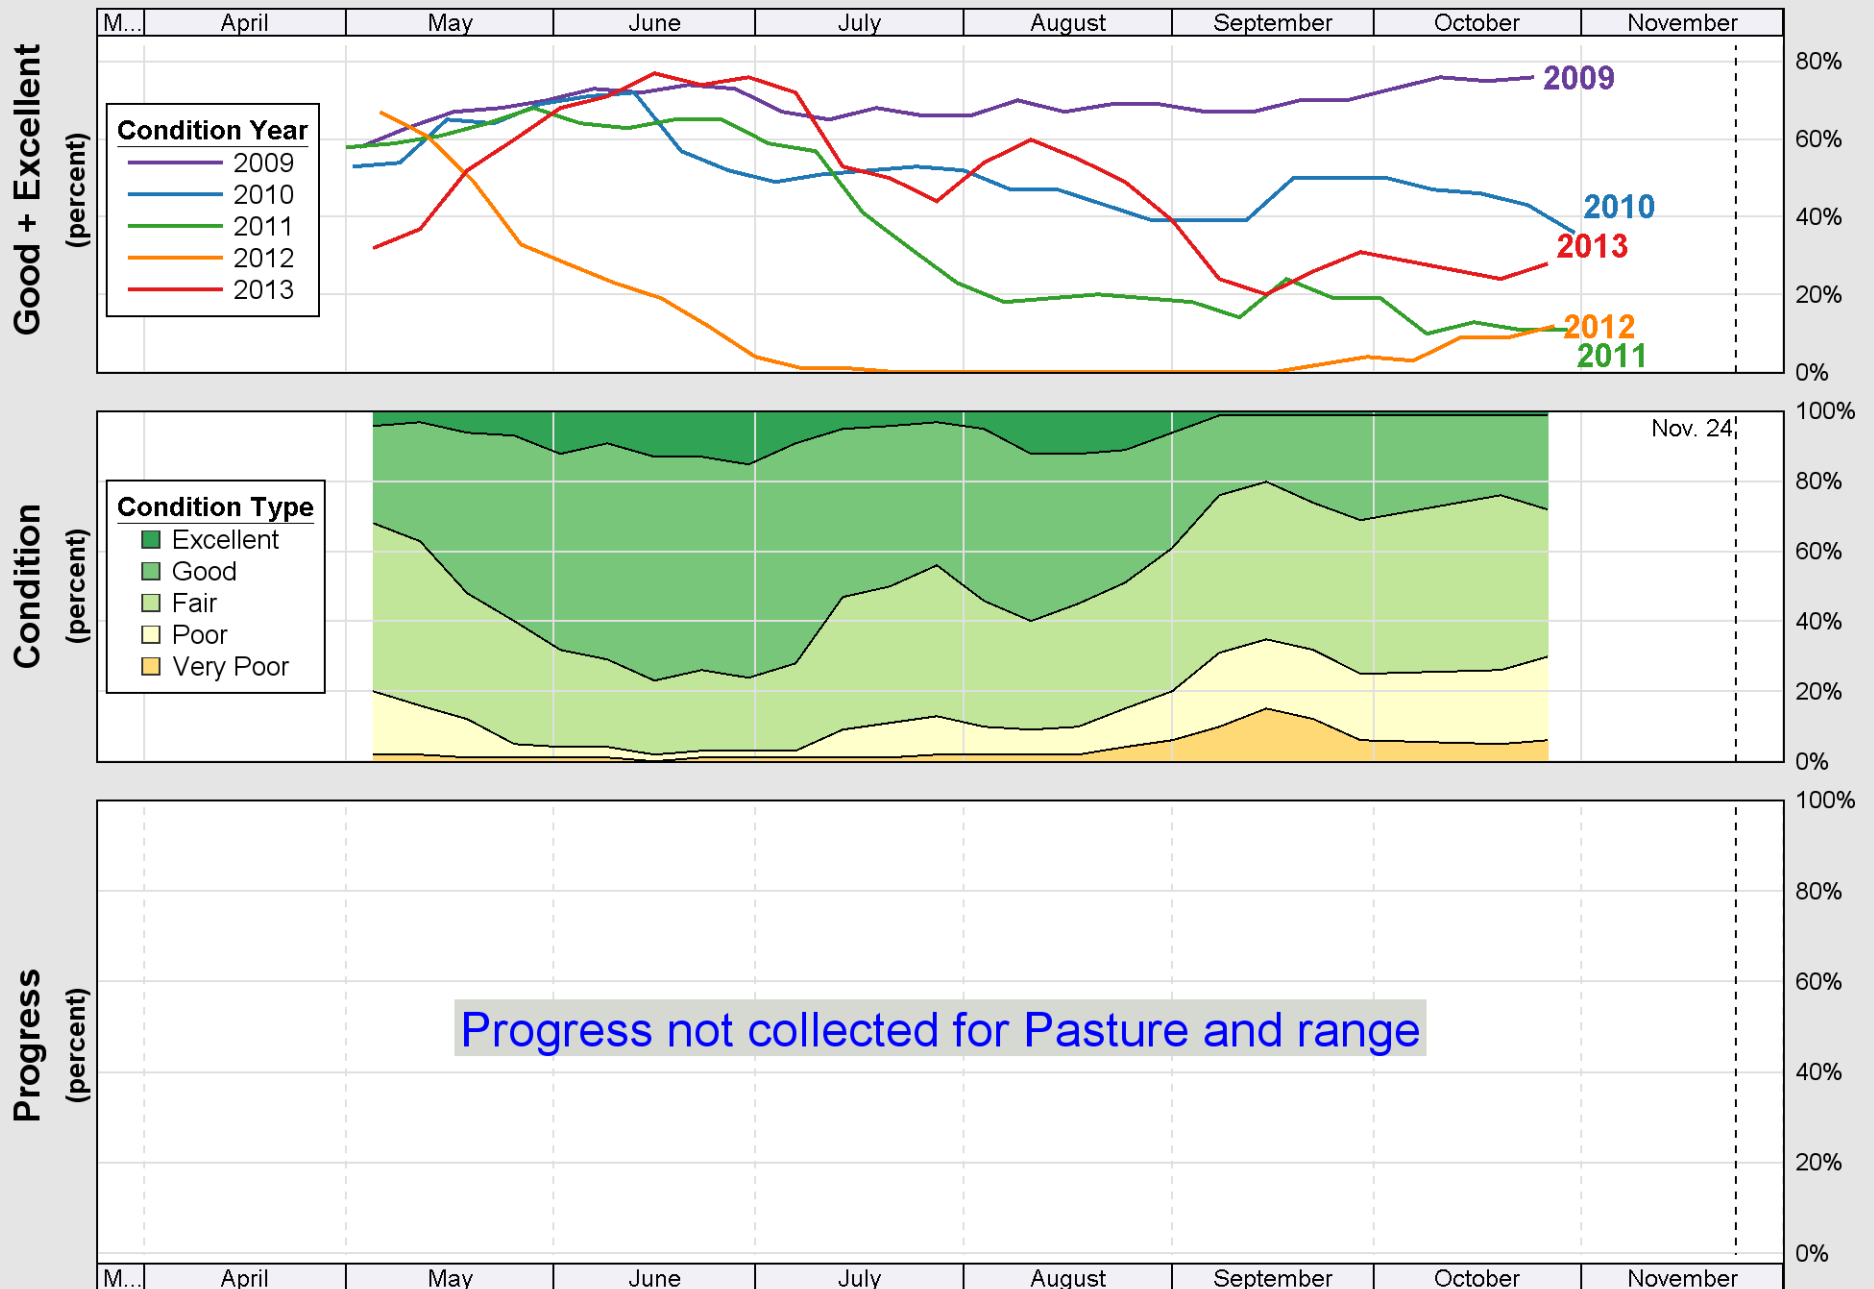

Source: National Agricultural Statistics Service (NASS), Crop Progress Report

Source: National Agricultural Statistics Service (NASS), Crop Progress Report

Source: National Agricultural Statistics Service (NASS), Crop Progress Report

Crop Progress and Condition: Sorghum in Missouri , 2013

Source: National Agricultural Statistics Service (NASS), Crop Progress Report

Crop Progress and Condition: Soybeans in Missouri , 2013

Source: National Agricultural Statistics Service (NASS), Crop Progress Report