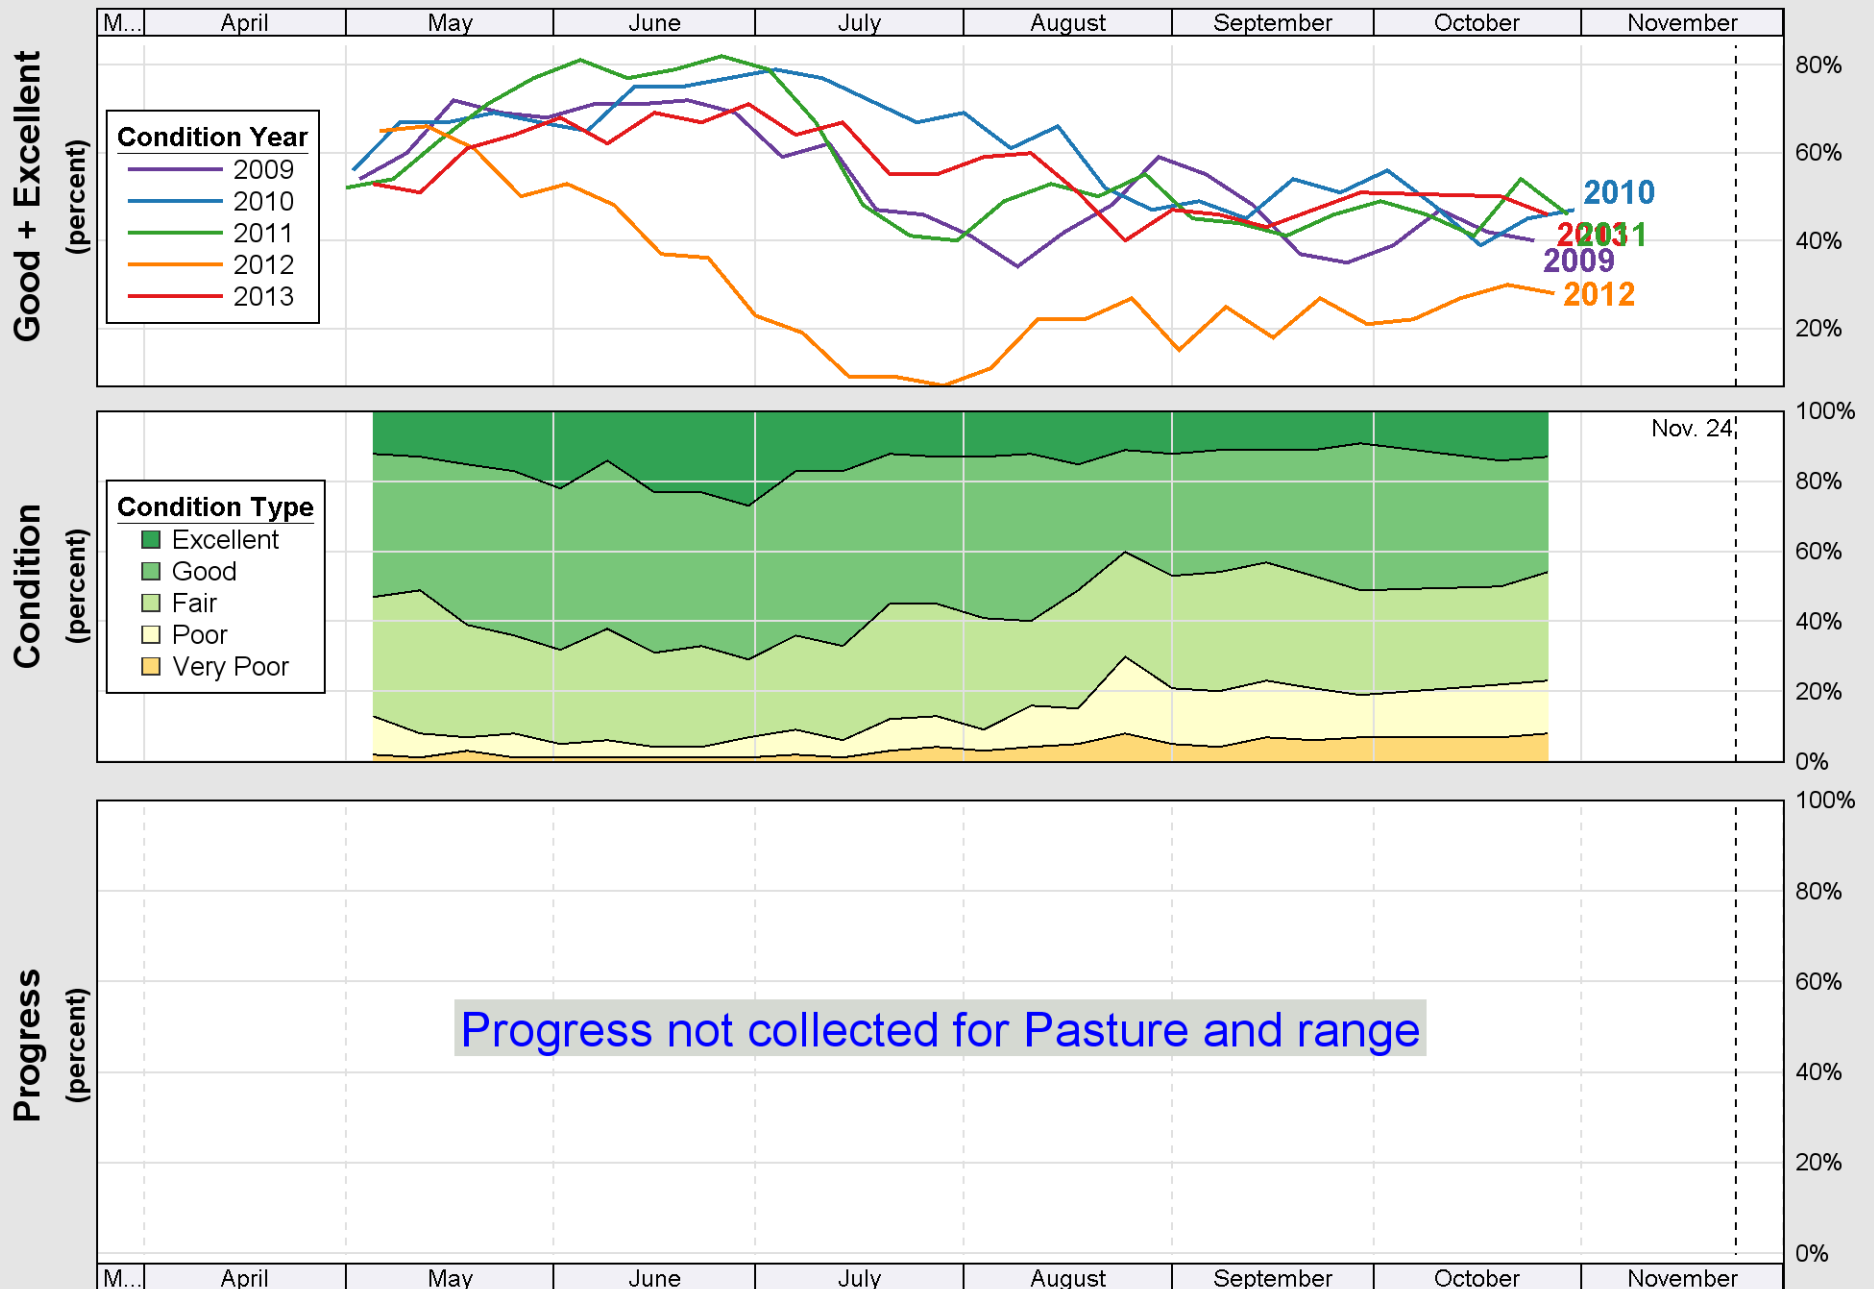

Crop Progress and Condition: Corn in Michigan , 2013

Source: National Agricultural Statistics Service (NASS), Crop Progress Report

Crop Progress and Condition: Soybeans in Michigan , 2013

Source: National Agricultural Statistics Service (NASS), Crop Progress Report

Source: National Agricultural Statistics Service (NASS), Crop Progress Report