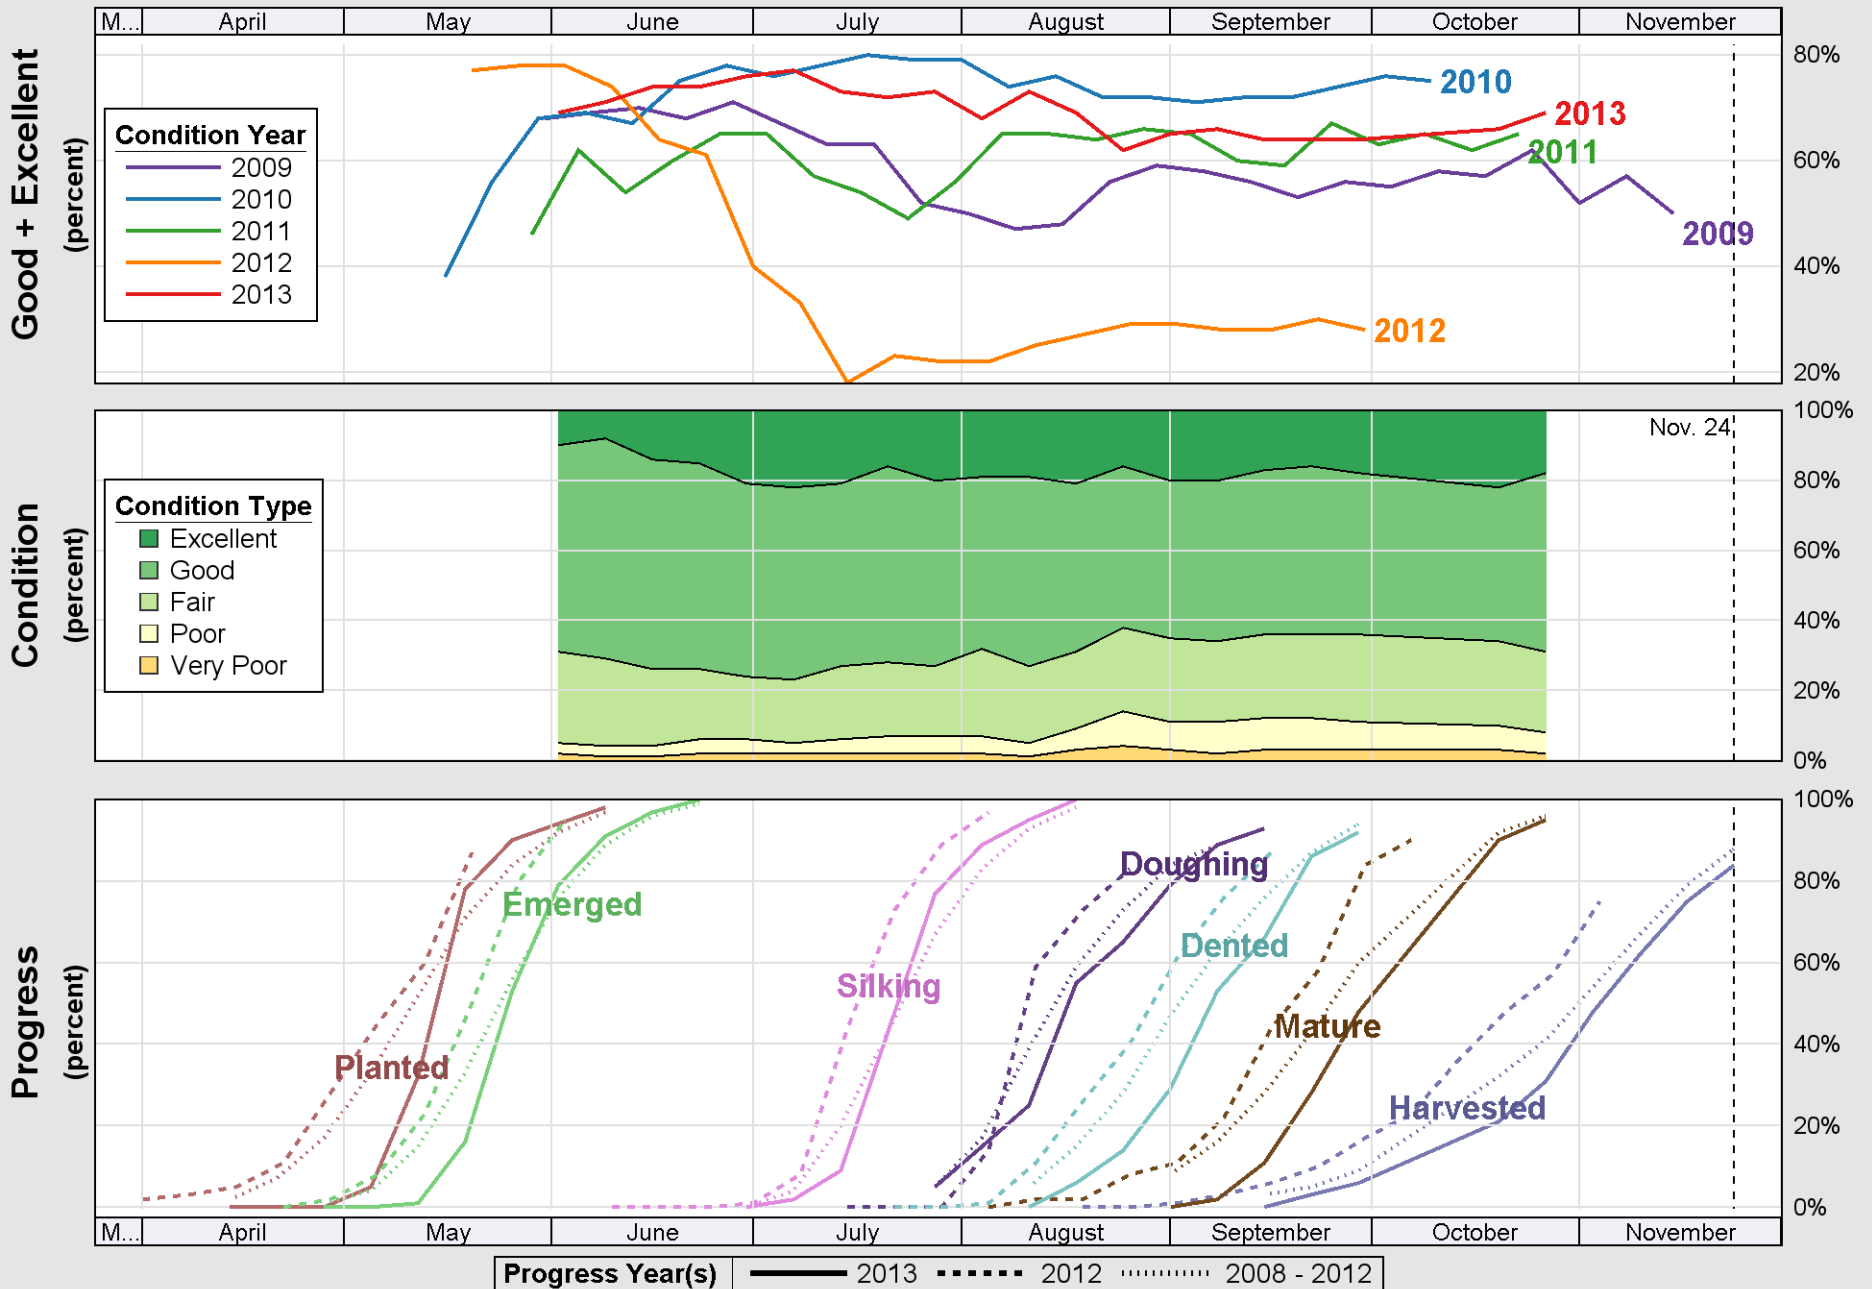

Crop Progress and Condition: Corn in Michigan , 2013

Source: National Agricultural Statistics Service (NASS), Crop Progress Report

Crop Progress and Condition: Soybeans in Michigan , 2013

Source: National Agricultural Statistics Service (NASS), Crop Progress Report

Source: National Agricultural Statistics Service (NASS), Crop Progress Report