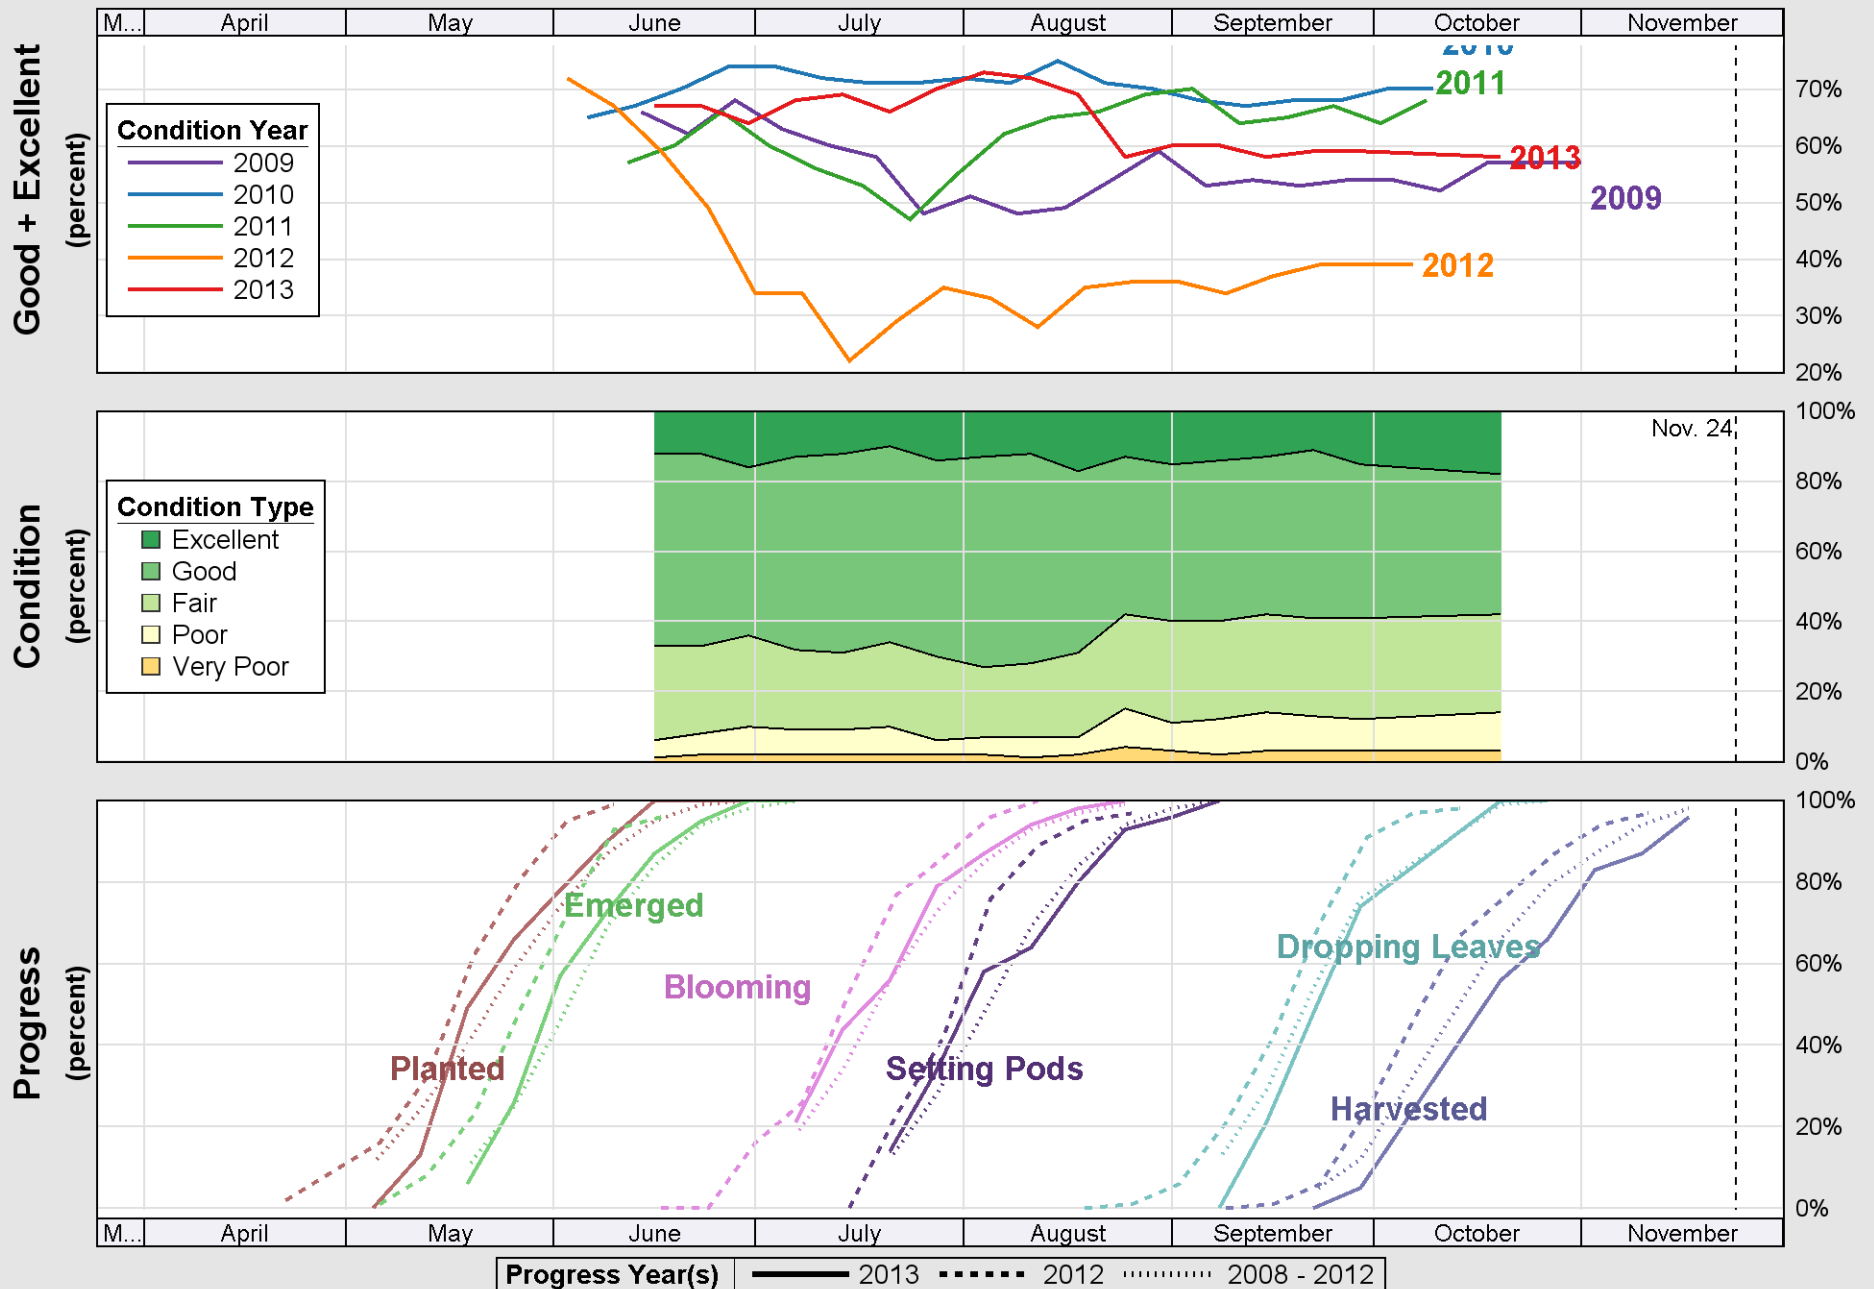

Crop Progress and Condition: Corn in Michigan , 2013

Source: National Agricultural Statistics Service (NASS), Crop Progress Report

Crop Progress and Condition: Soybeans in Michigan , 2013

Source: National Agricultural Statistics Service (NASS), Crop Progress Report

Source: National Agricultural Statistics Service (NASS), Crop Progress Report