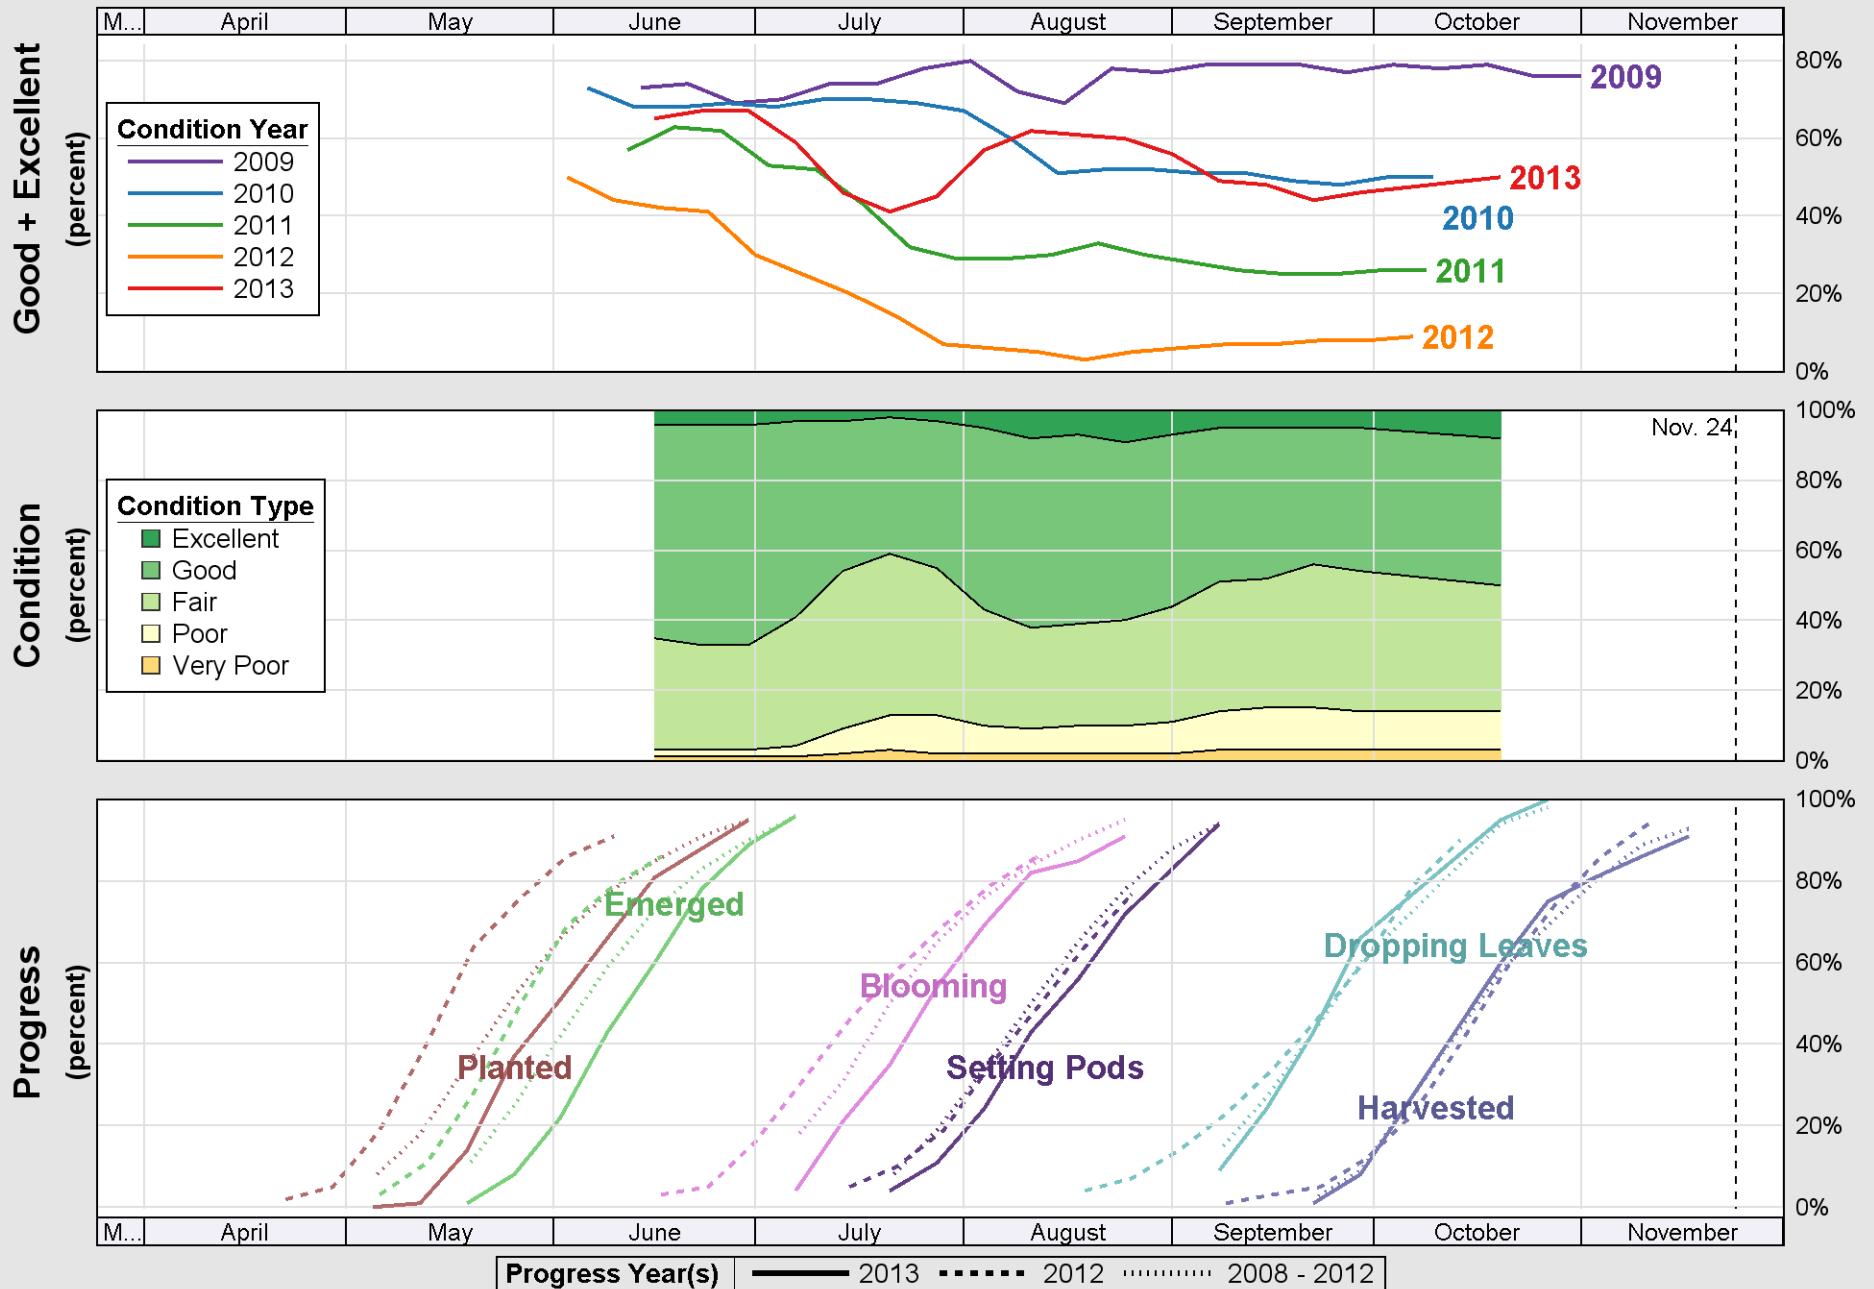

Source: National Agricultural Statistics Service (NASS), Crop Progress Report

Source: National Agricultural Statistics Service (NASS), Crop Progress Report

# Crop Progress and Condition: Sorghum in Kansas , 2013

Source: National Agricultural Statistics Service (NASS), Crop Progress Report

Source: National Agricultural Statistics Service (NASS), Crop Progress Report

Source: National Agricultural Statistics Service (NASS), Crop Progress Report