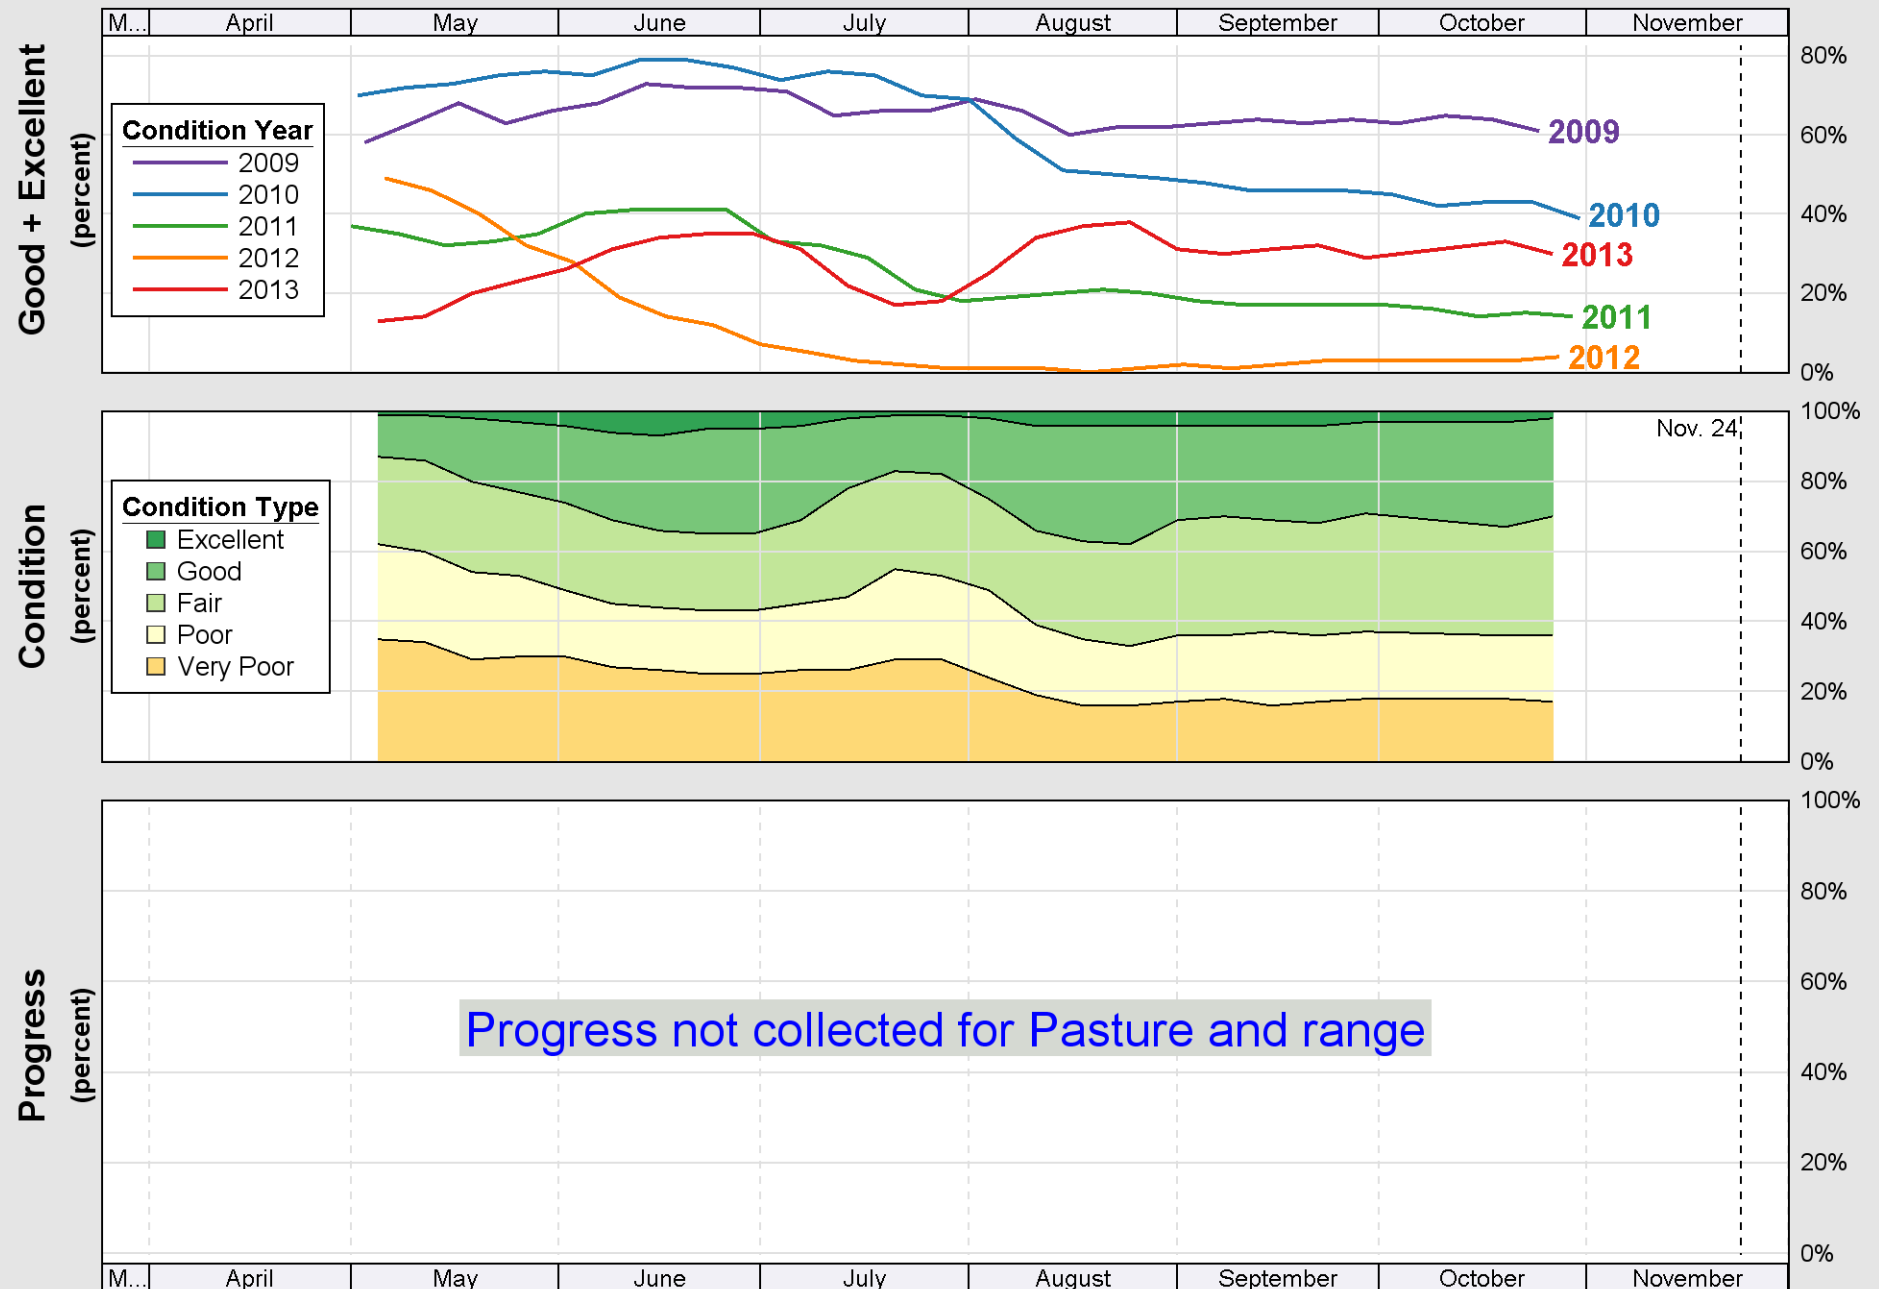

Source: National Agricultural Statistics Service (NASS), Crop Progress Report

Source: National Agricultural Statistics Service (NASS), Crop Progress Report

# Crop Progress and Condition: Sorghum in Kansas , 2013

Source: National Agricultural Statistics Service (NASS), Crop Progress Report

Source: National Agricultural Statistics Service (NASS), Crop Progress Report

Source: National Agricultural Statistics Service (NASS), Crop Progress Report