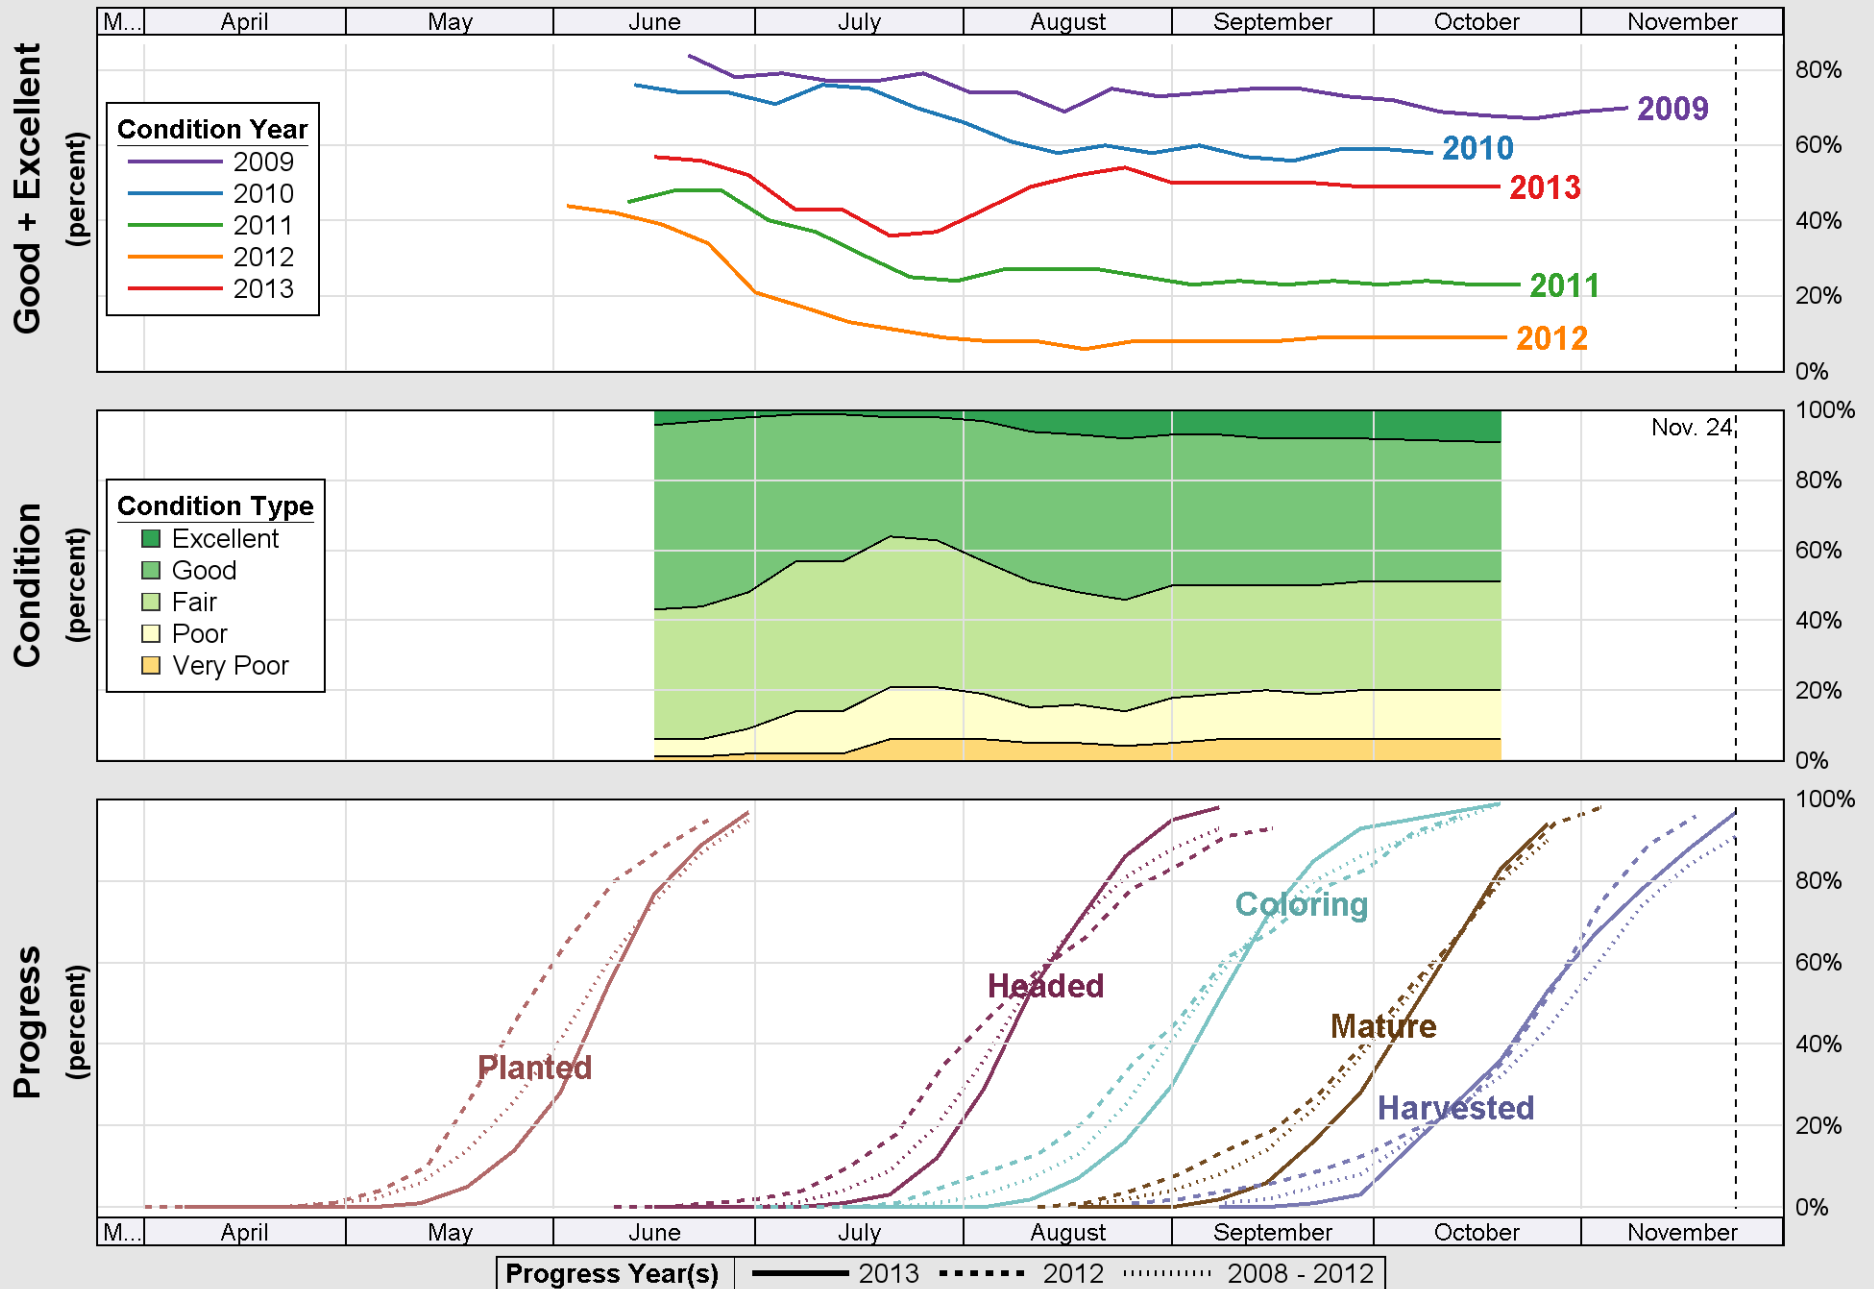

Source: National Agricultural Statistics Service (NASS), Crop Progress Report

Source: National Agricultural Statistics Service (NASS), Crop Progress Report

# Crop Progress and Condition: Sorghum in Kansas , 2013

Source: National Agricultural Statistics Service (NASS), Crop Progress Report

Source: National Agricultural Statistics Service (NASS), Crop Progress Report

Source: National Agricultural Statistics Service (NASS), Crop Progress Report