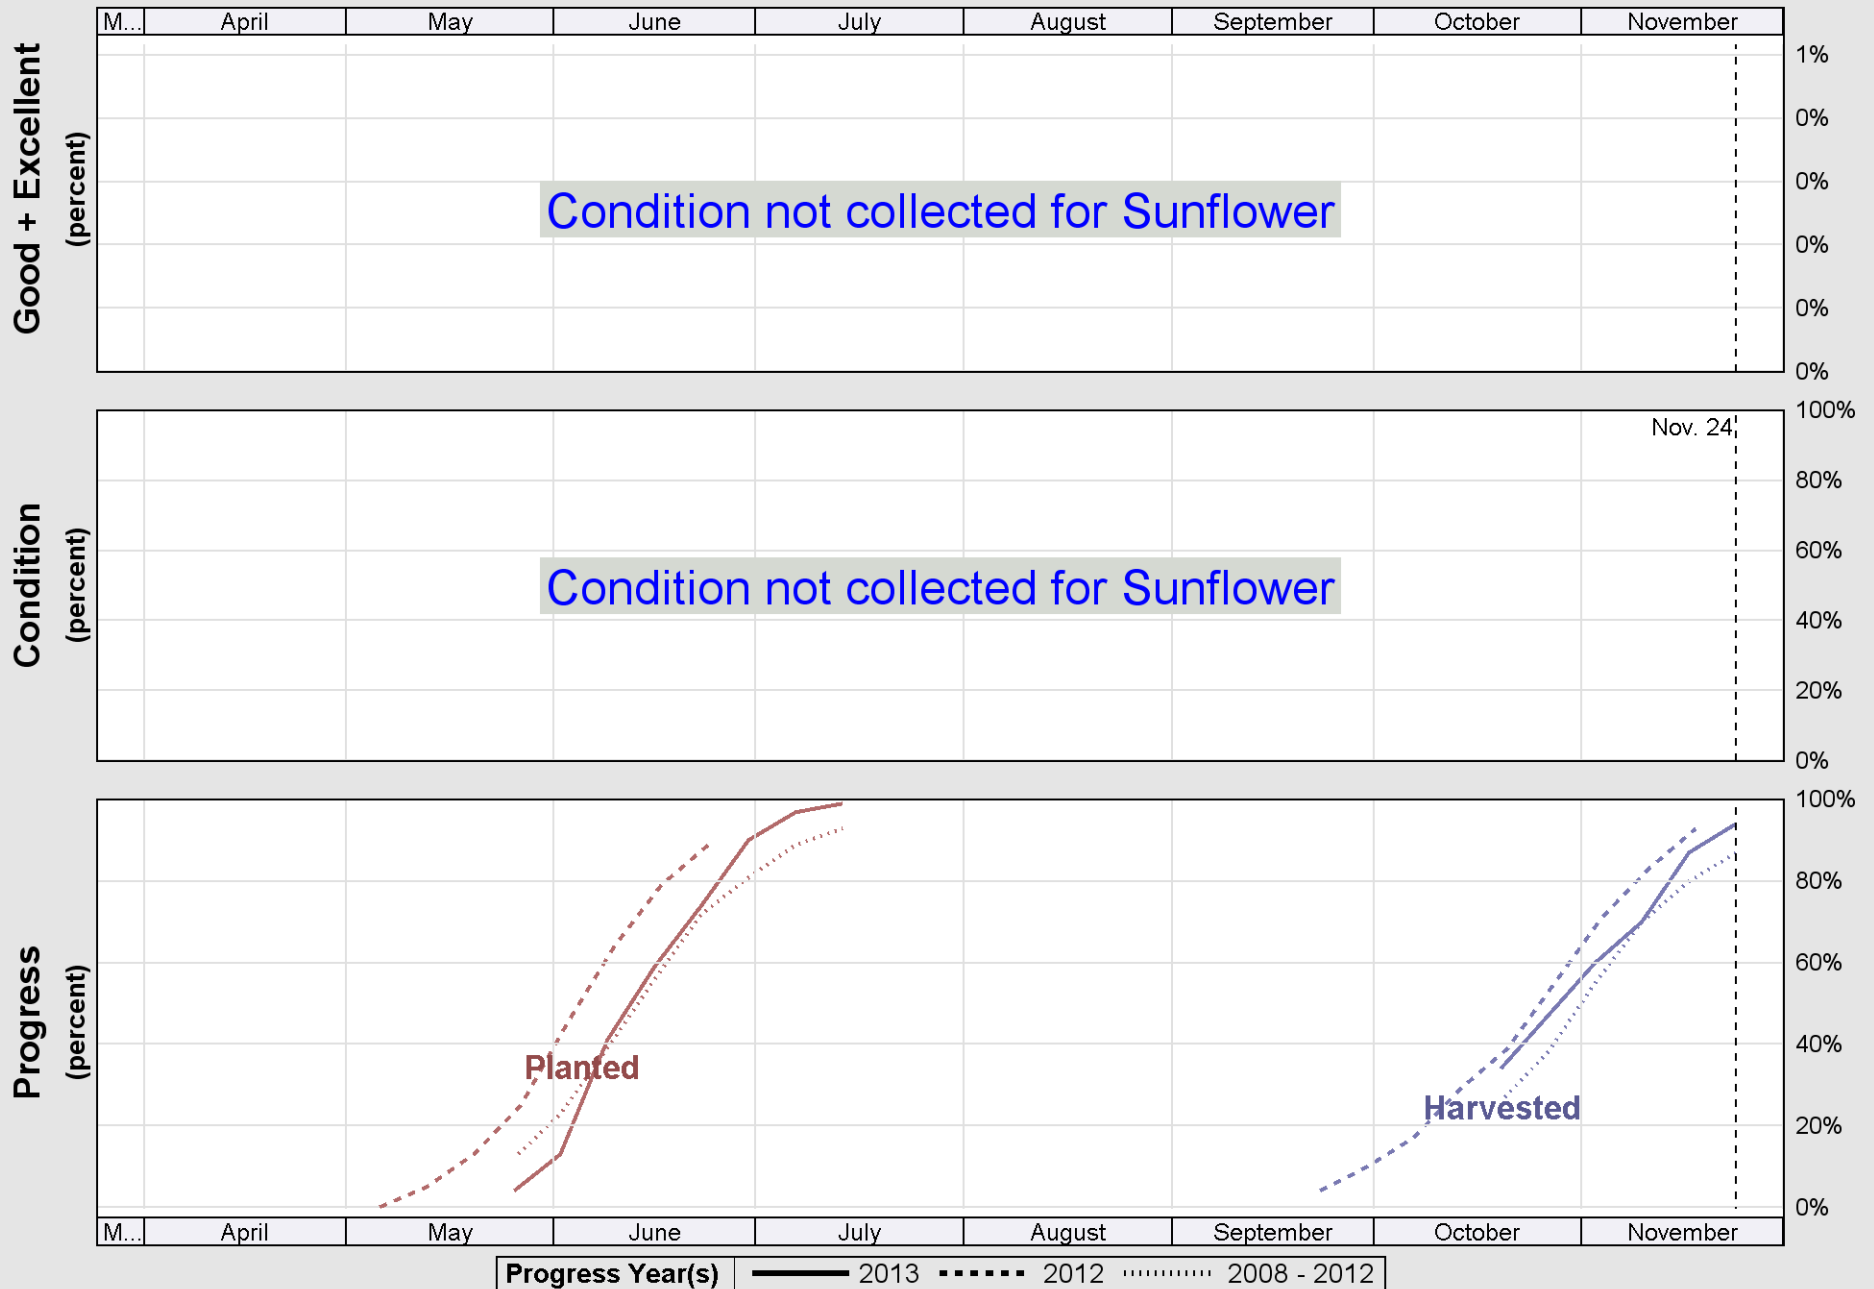

Source: National Agricultural Statistics Service (NASS), Crop Progress Report

Source: National Agricultural Statistics Service (NASS), Crop Progress Report

# Crop Progress and Condition: Sorghum in Kansas , 2013

Source: National Agricultural Statistics Service (NASS), Crop Progress Report

Source: National Agricultural Statistics Service (NASS), Crop Progress Report

Source: National Agricultural Statistics Service (NASS), Crop Progress Report