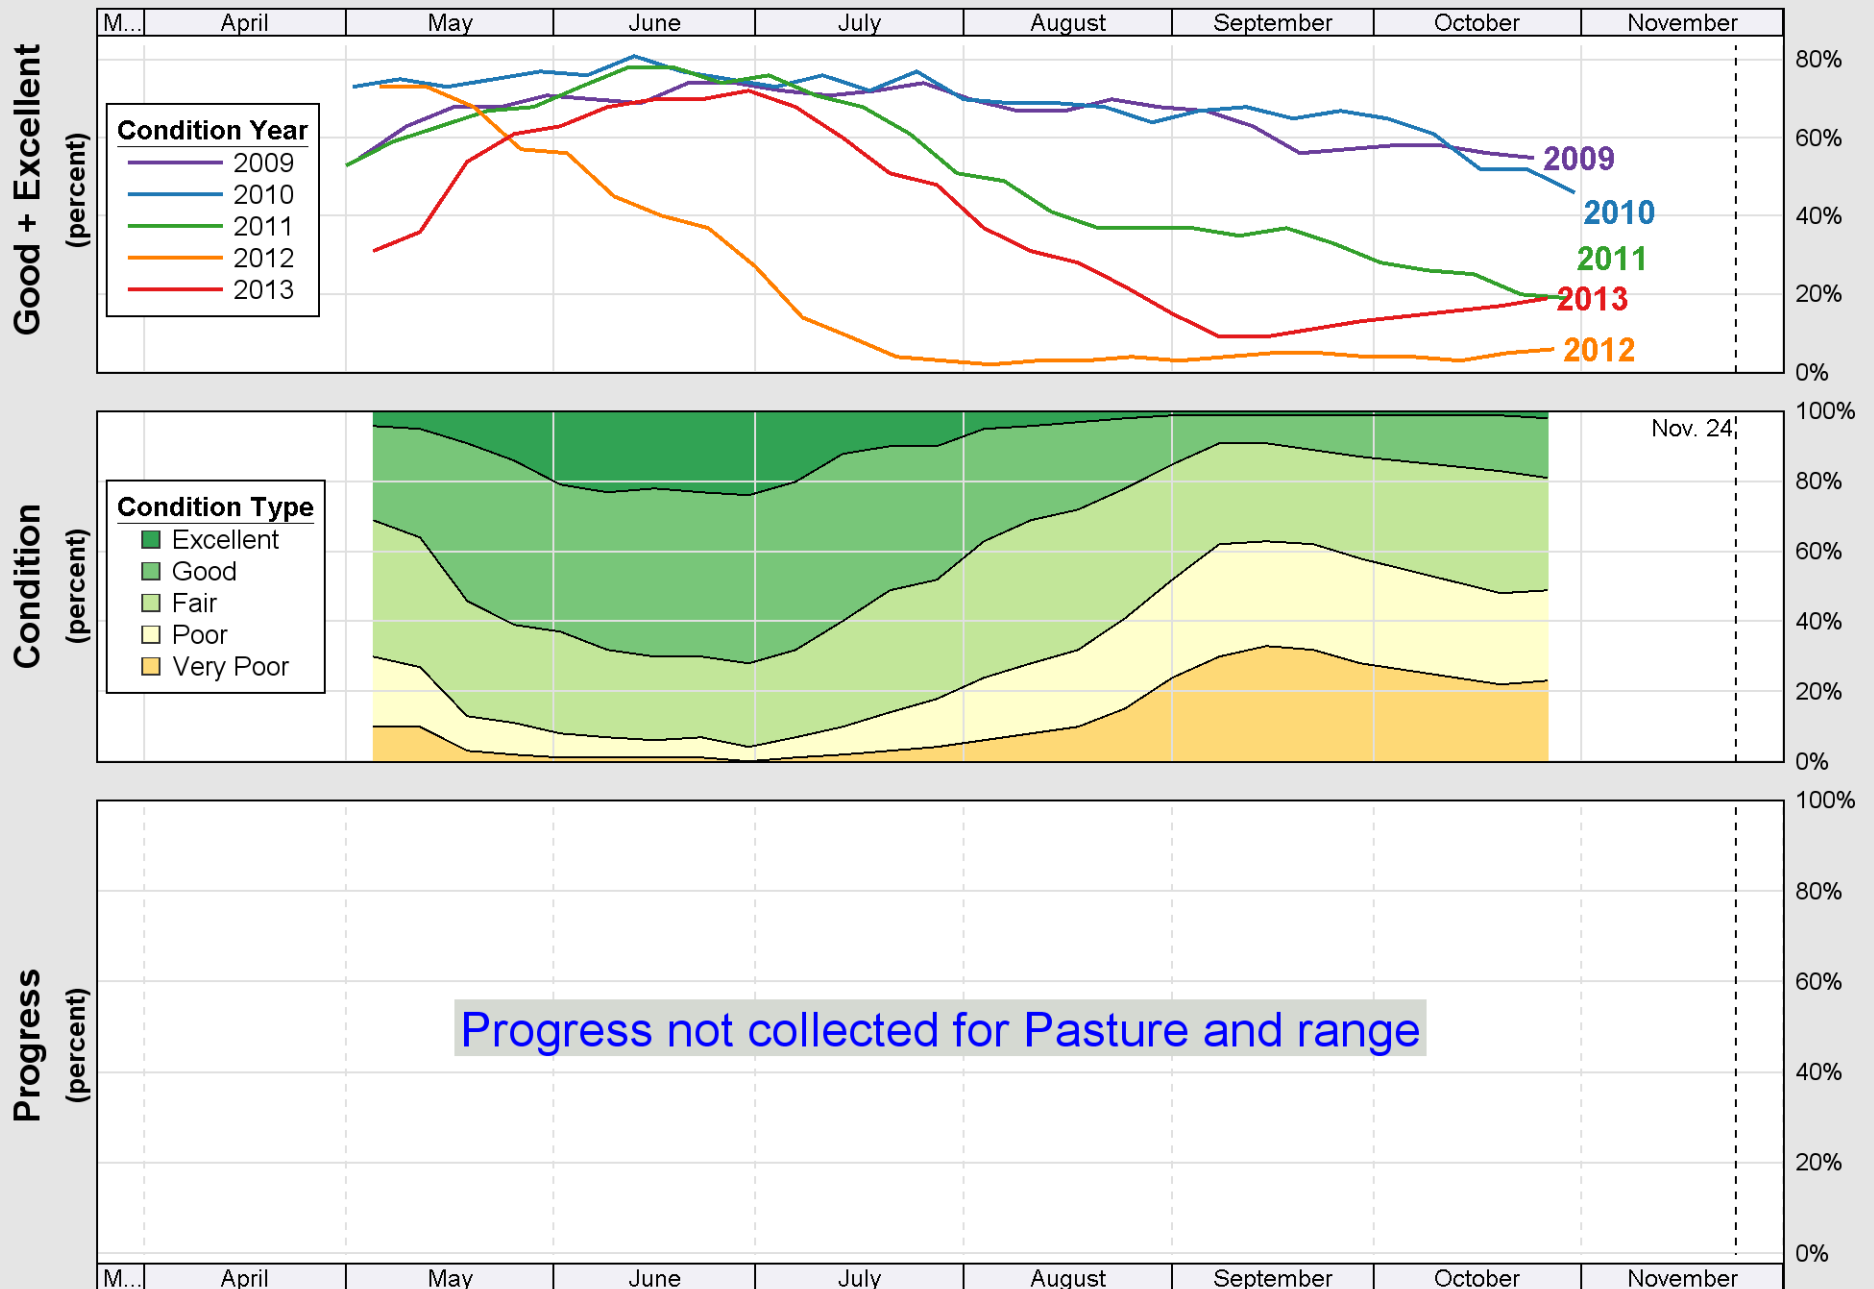

Crop Progress and Condition: Corn in Iowa, 2013

Source: National Agricultural Statistics Service (NASS), Crop Progress Report

Source: National Agricultural Statistics Service (NASS), Crop Progress Report