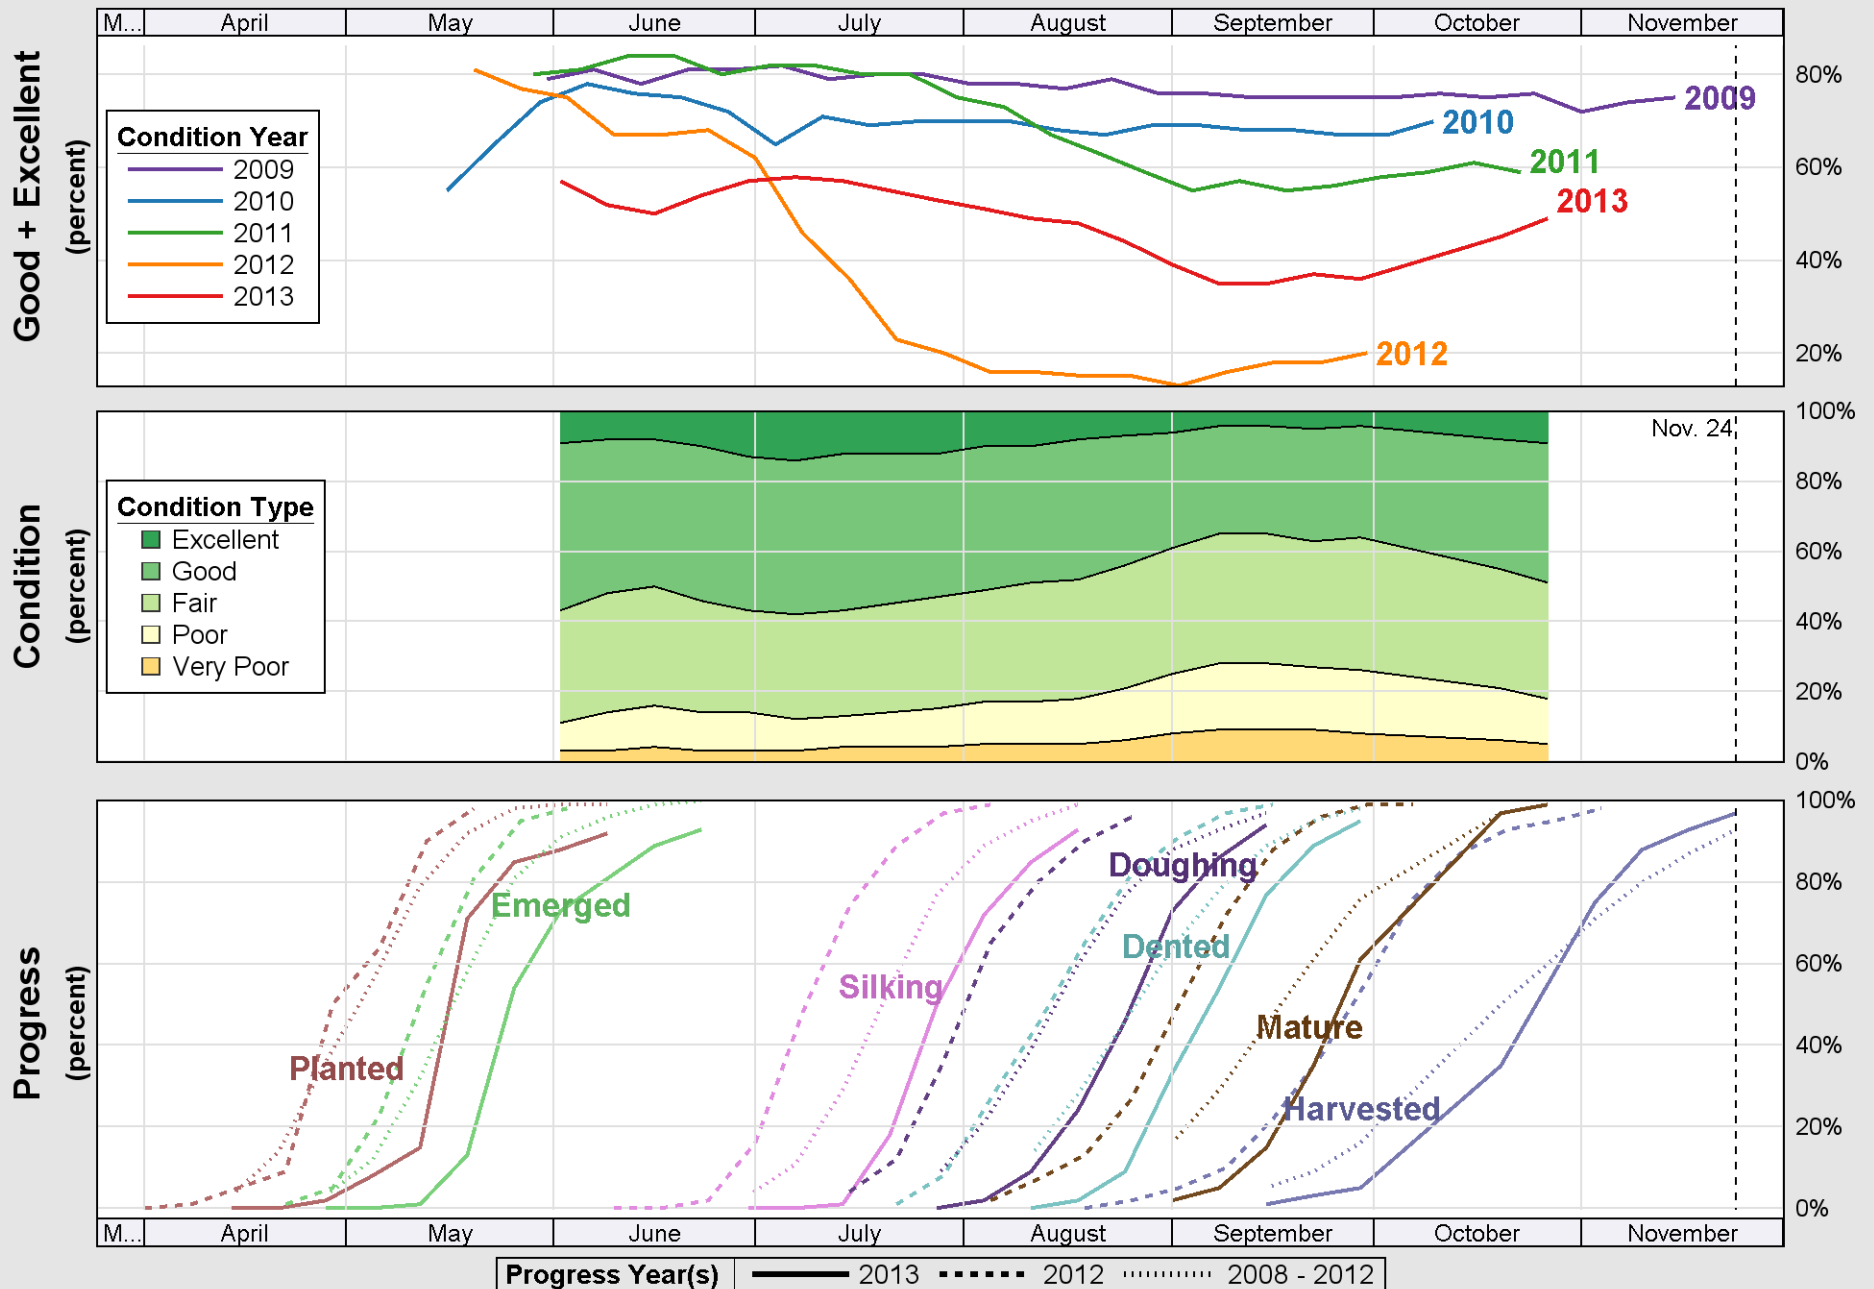

Crop Progress and Condition: Corn in Iowa, 2013

Source: National Agricultural Statistics Service (NASS), Crop Progress Report

Source: National Agricultural Statistics Service (NASS), Crop Progress Report