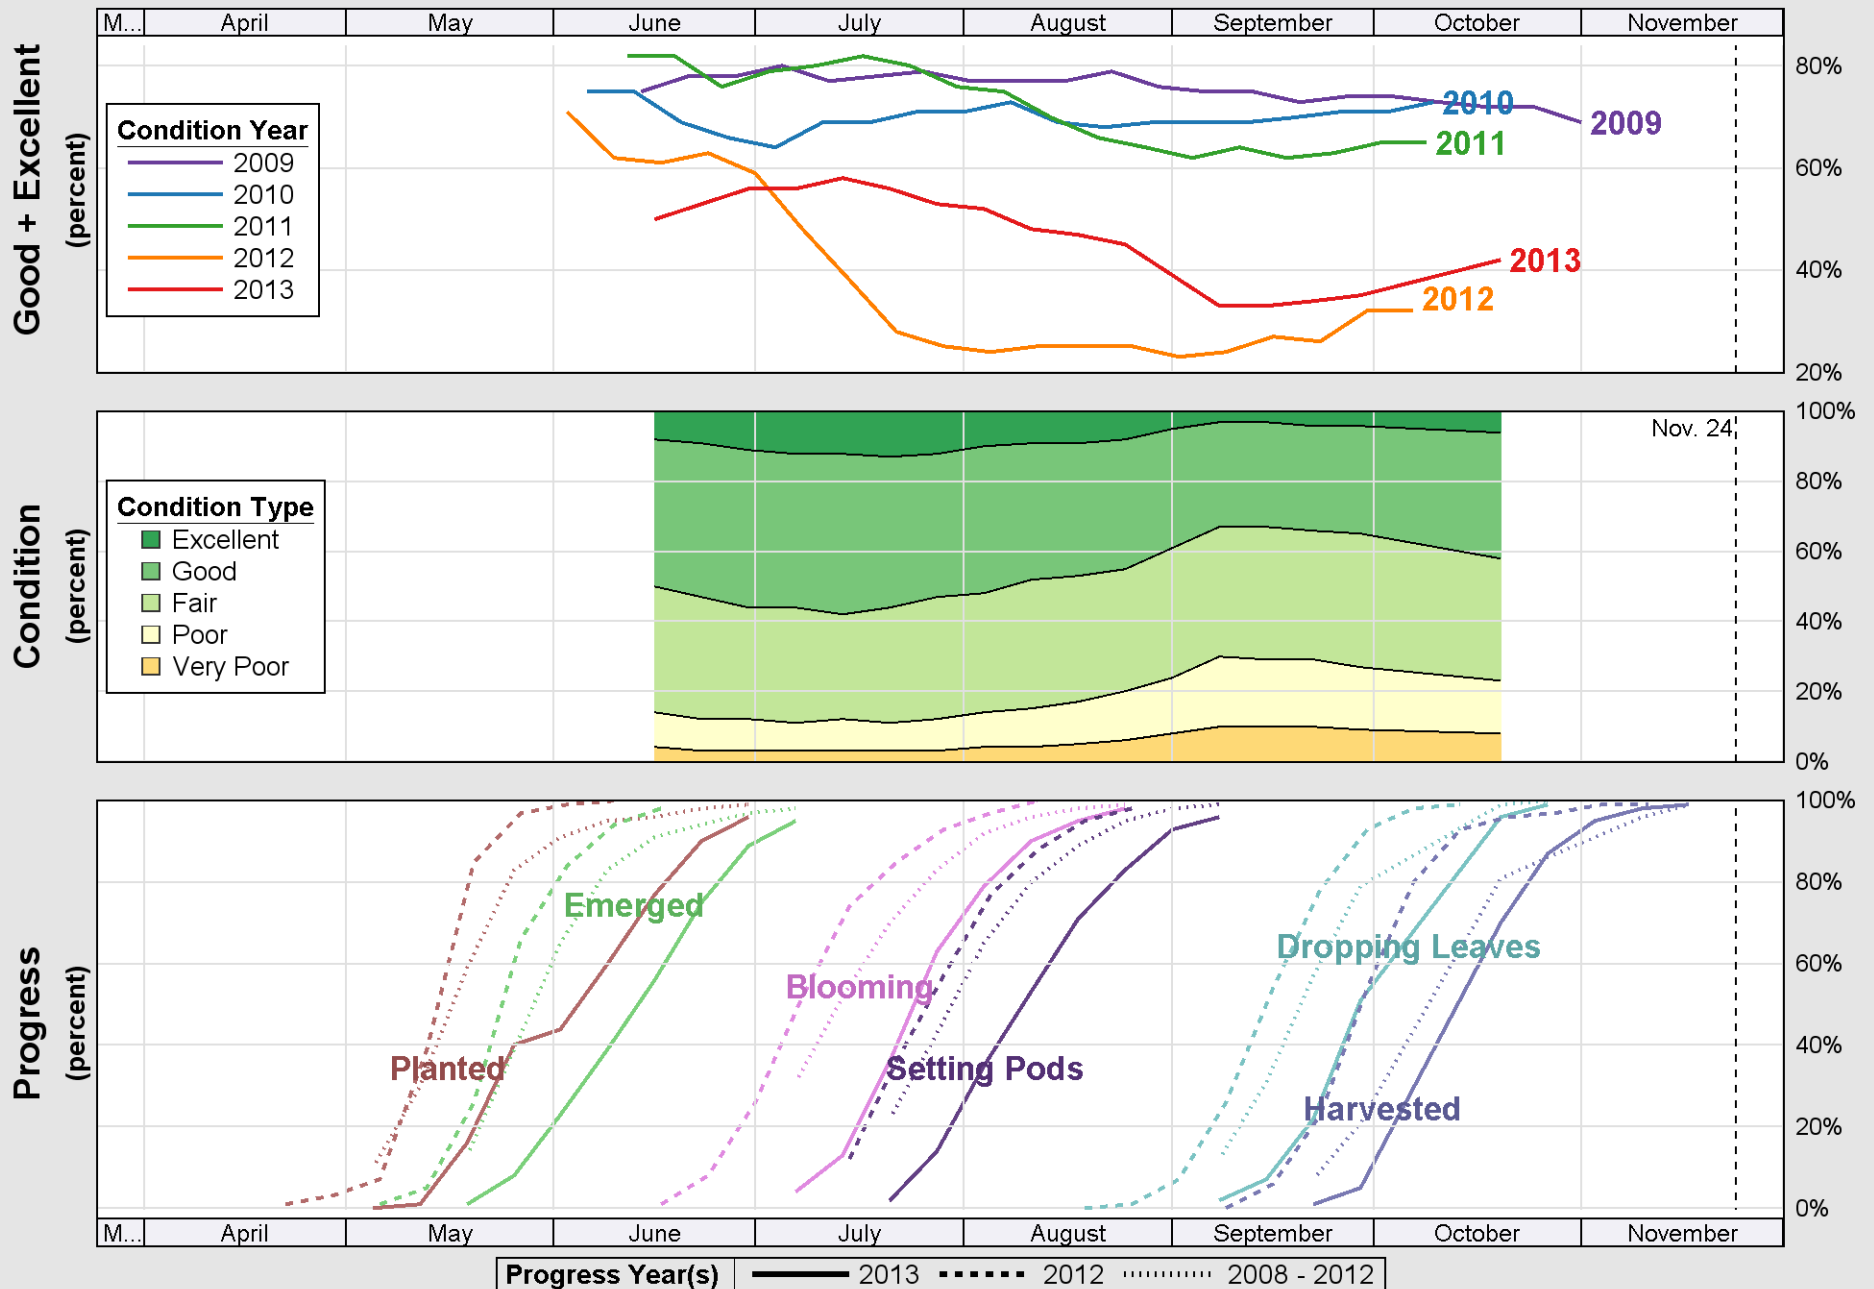

Crop Progress and Condition: Corn in Iowa, 2013

Source: National Agricultural Statistics Service (NASS), Crop Progress Report

Source: National Agricultural Statistics Service (NASS), Crop Progress Report