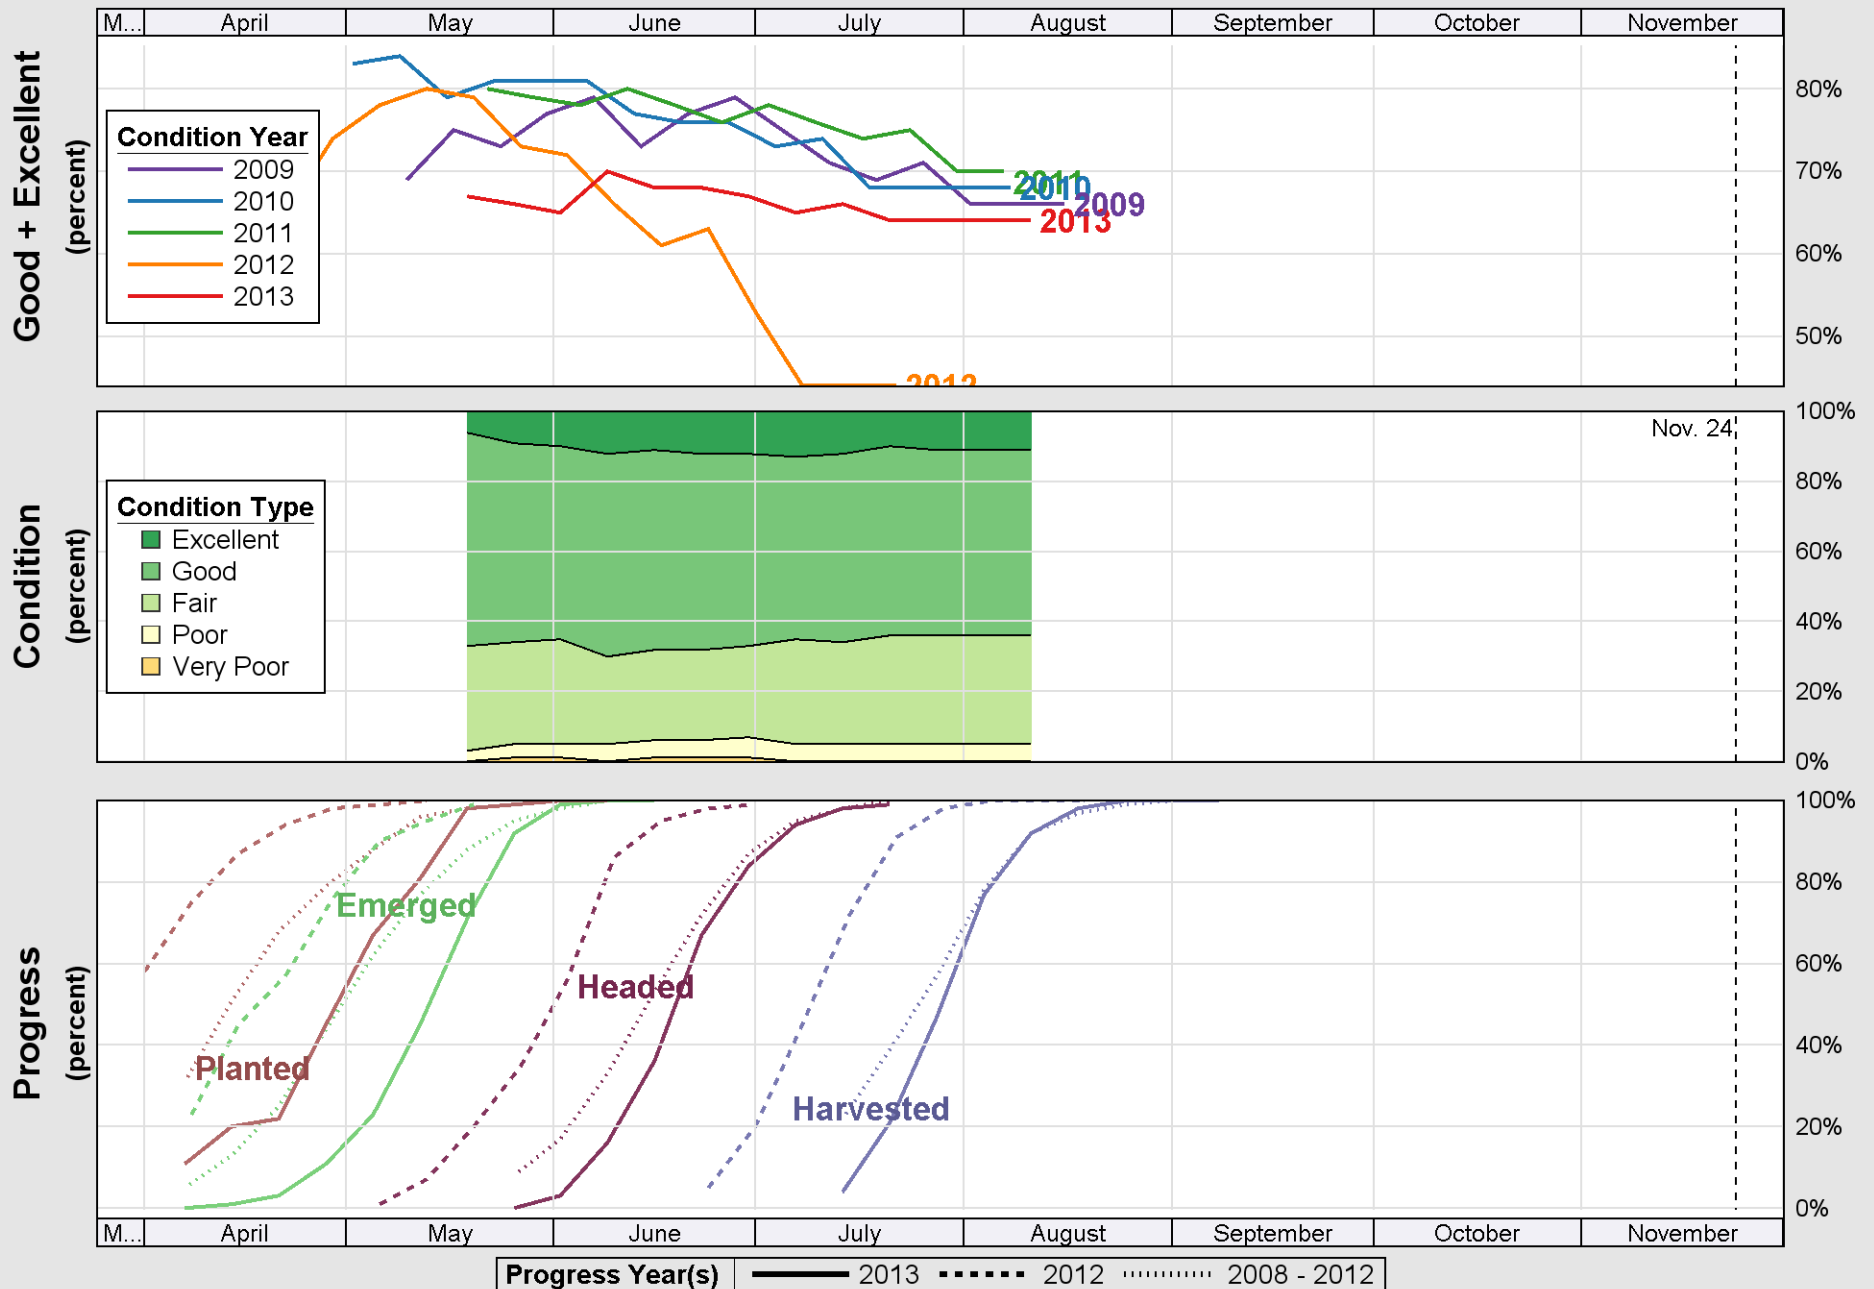

Crop Progress and Condition: Corn in Iowa, 2013

Source: National Agricultural Statistics Service (NASS), Crop Progress Report

Source: National Agricultural Statistics Service (NASS), Crop Progress Report