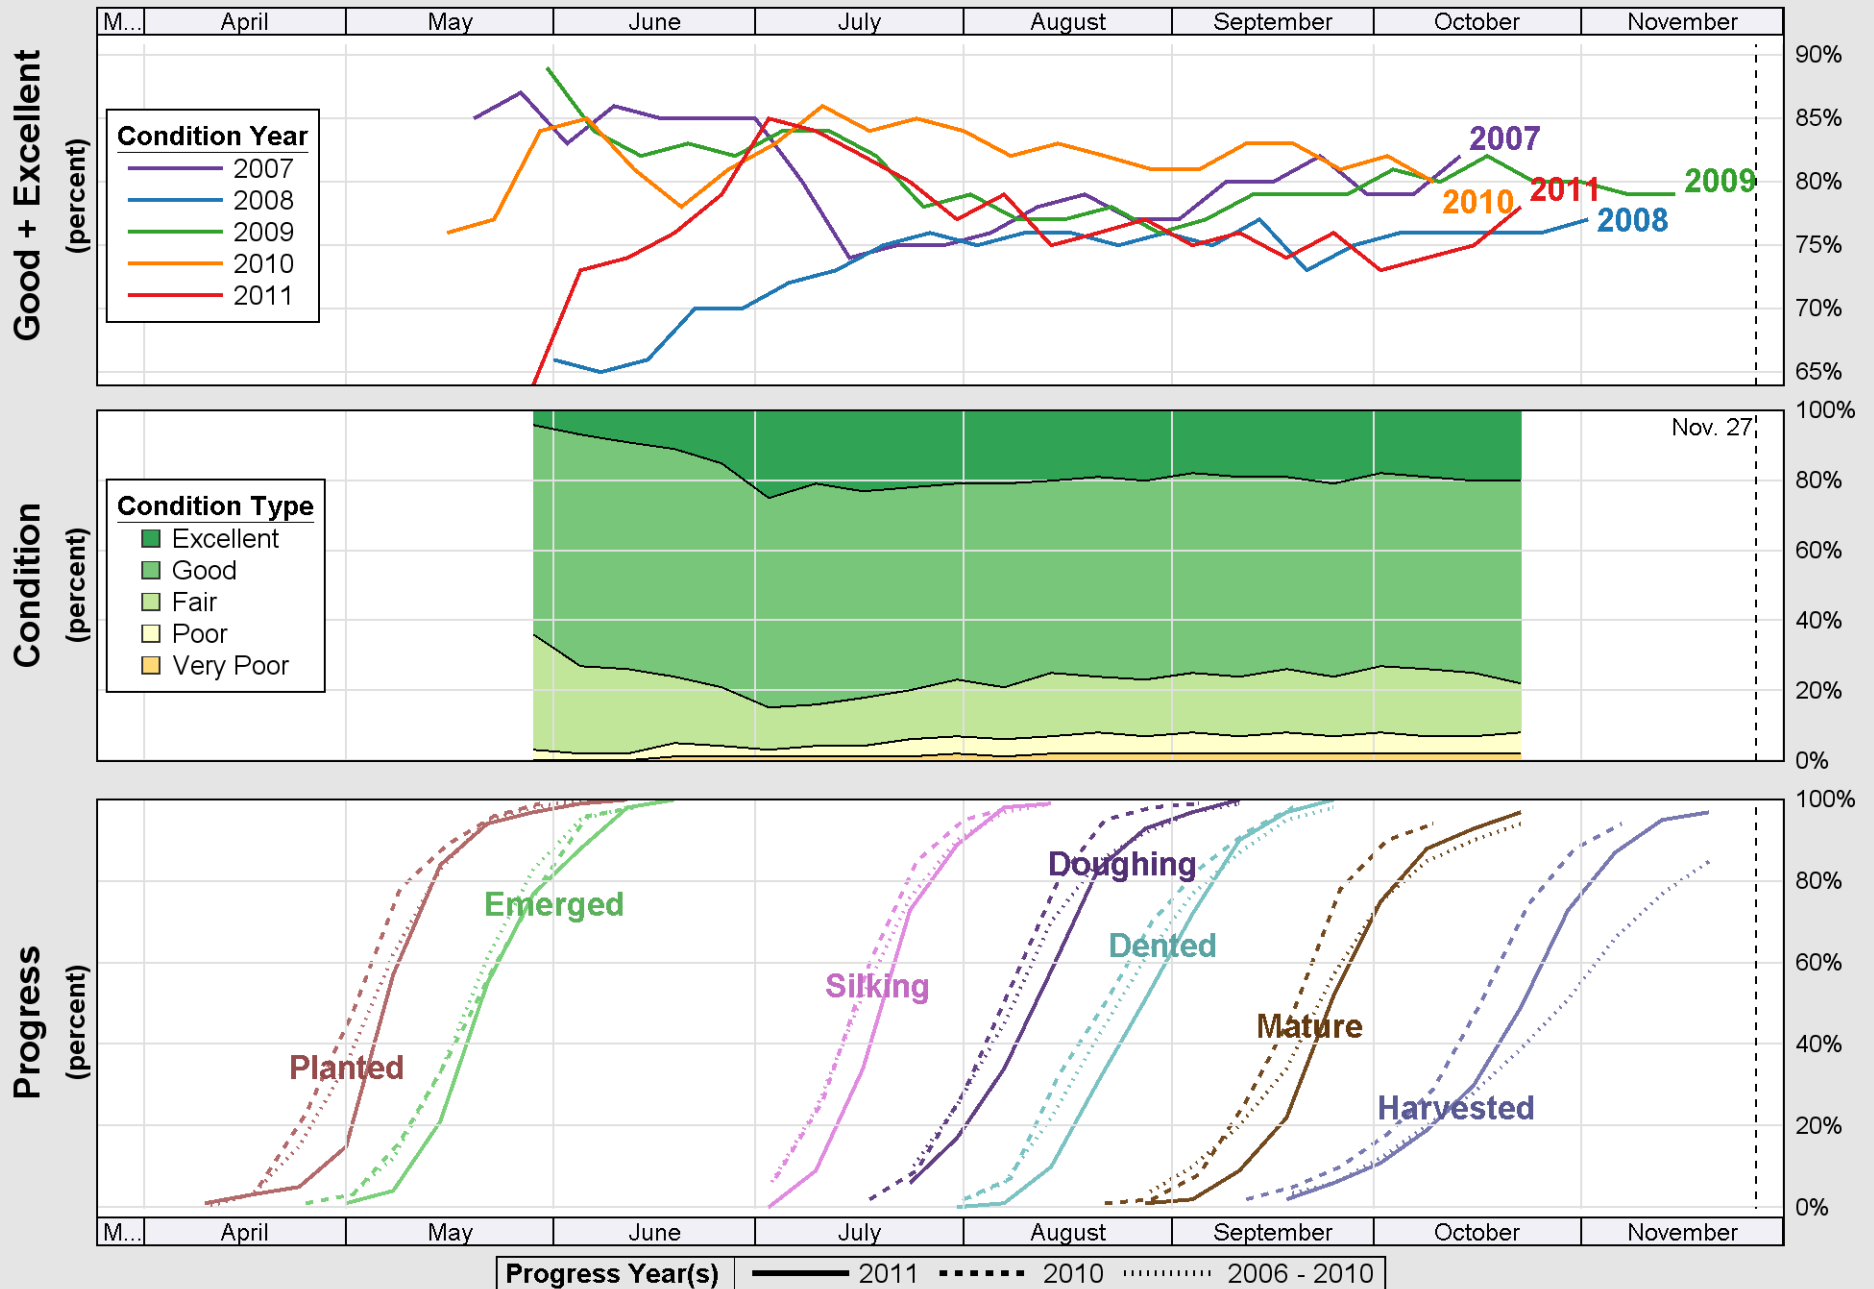

Crop Progress and Condition: Corn in Nebraska , 2011

Source: National Agricultural Statistics Service (NASS), Crop Progress Report

Source: National Agricultural Statistics Service (NASS), Crop Progress Report

Crop Progress and Condition: Sorghum in Nebraska , 2011

Source: National Agricultural Statistics Service (NASS), Crop Progress Report

Crop Progress and Condition: Soybeans in Nebraska , 2011

Source: National Agricultural Statistics Service (NASS), Crop Progress Report