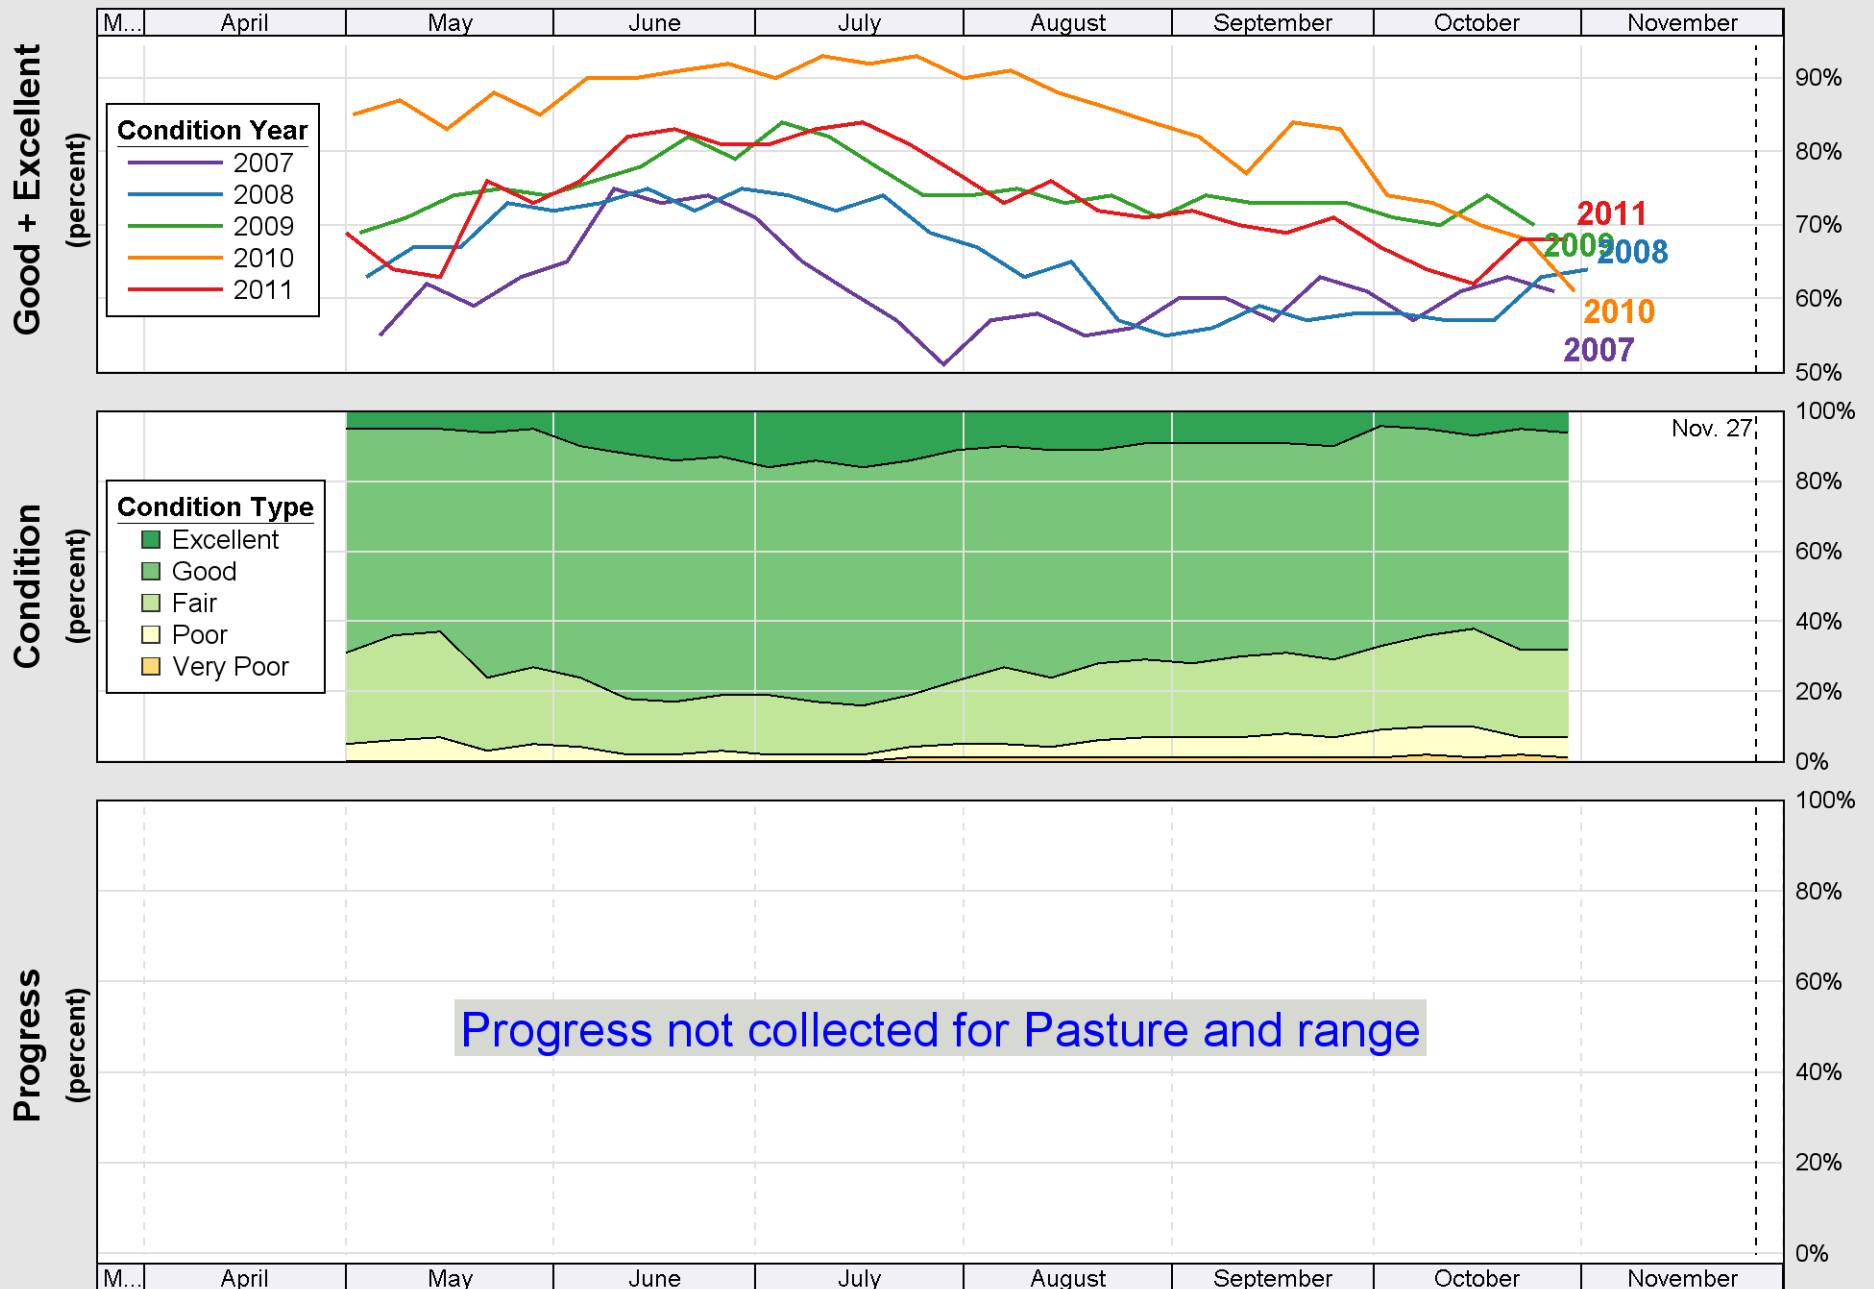

Crop Progress and Condition: Corn in Nebraska , 2011

Source: National Agricultural Statistics Service (NASS), Crop Progress Report

Source: National Agricultural Statistics Service (NASS), Crop Progress Report

Crop Progress and Condition: Sorghum in Nebraska , 2011

Source: National Agricultural Statistics Service (NASS), Crop Progress Report

Crop Progress and Condition: Soybeans in Nebraska , 2011

Source: National Agricultural Statistics Service (NASS), Crop Progress Report