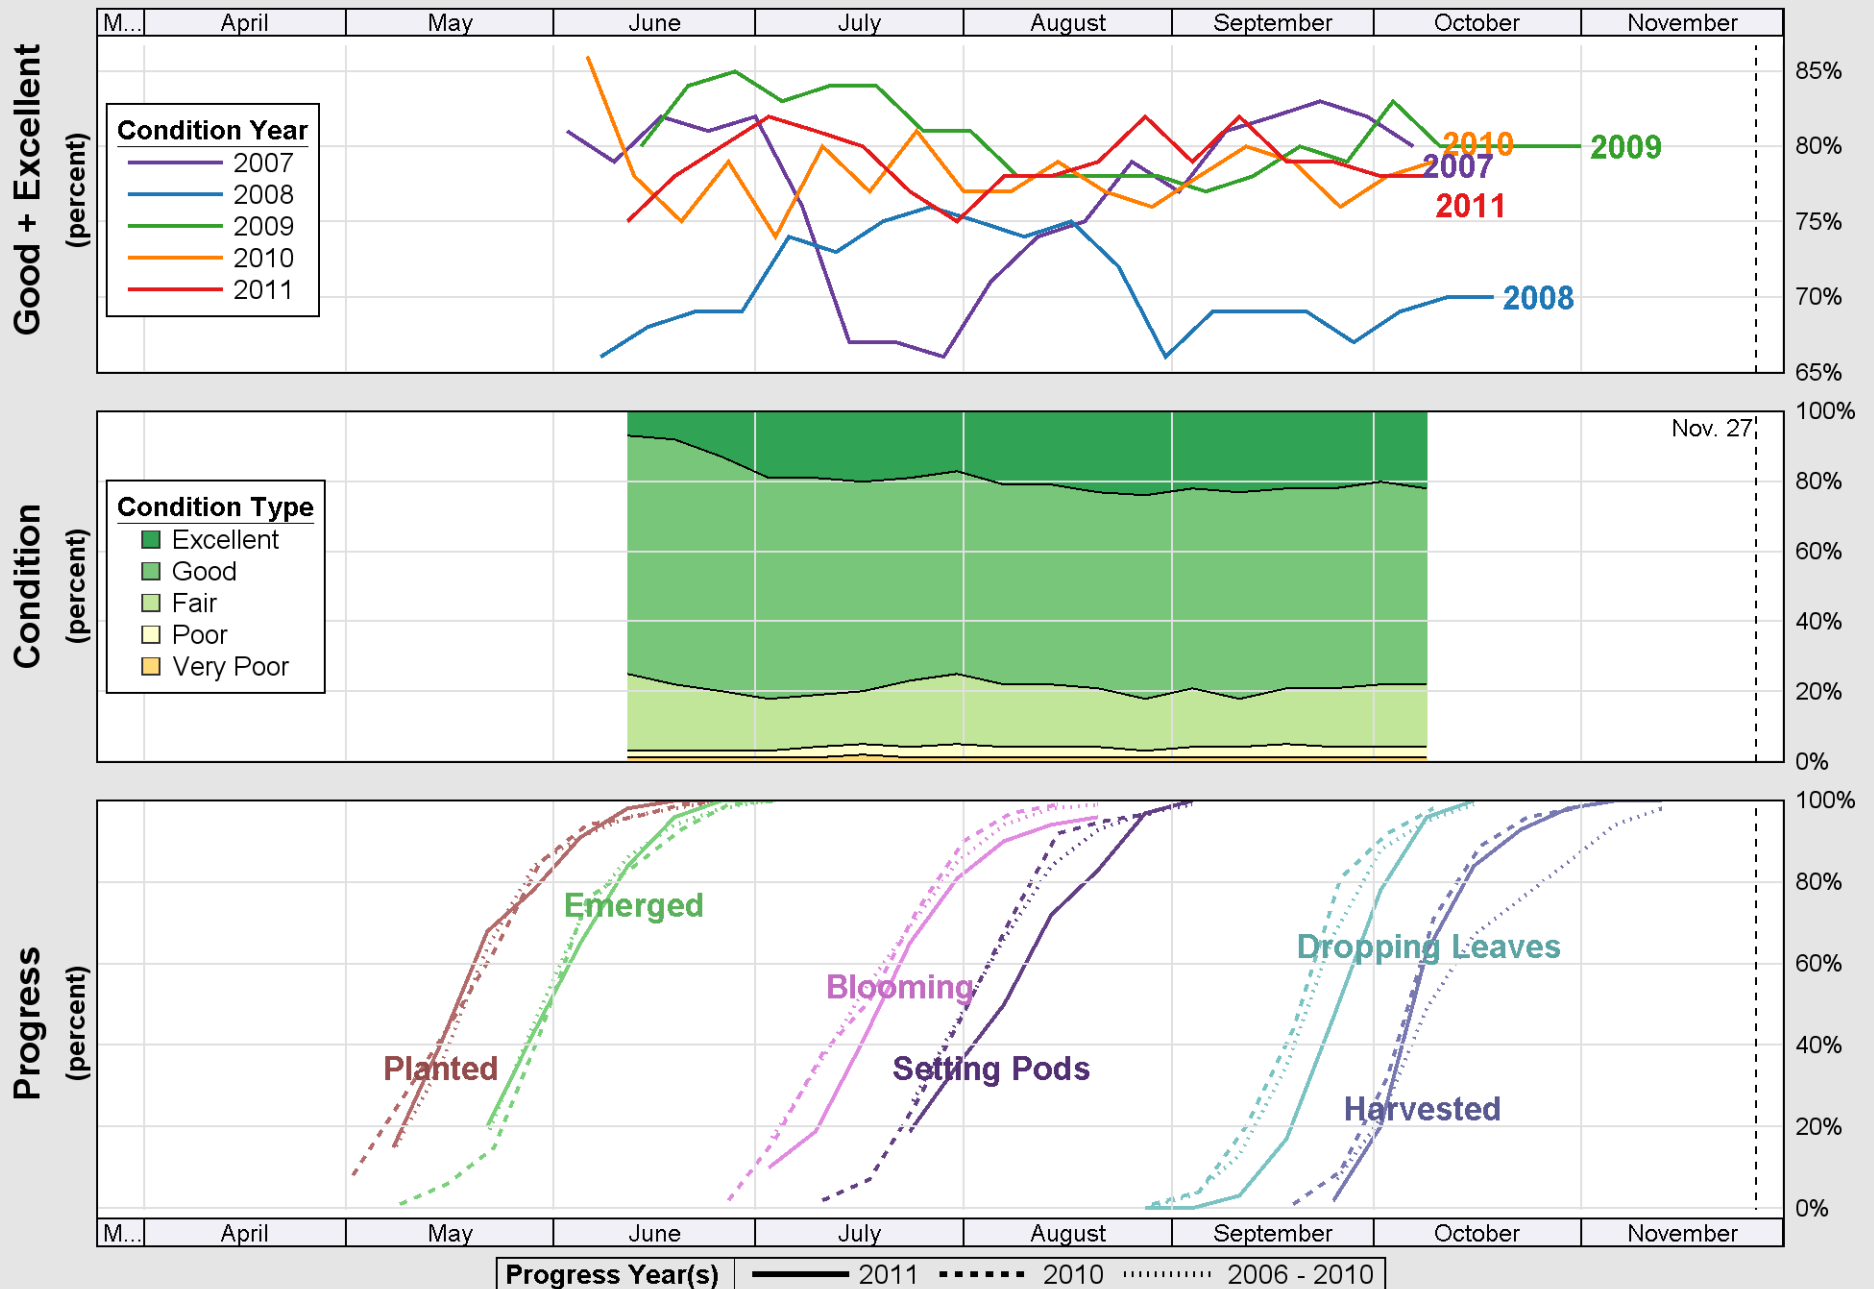

Crop Progress and Condition: Corn in Nebraska , 2011

Source: National Agricultural Statistics Service (NASS), Crop Progress Report

Source: National Agricultural Statistics Service (NASS), Crop Progress Report

Crop Progress and Condition: Sorghum in Nebraska , 2011

Source: National Agricultural Statistics Service (NASS), Crop Progress Report

Crop Progress and Condition: Soybeans in Nebraska , 2011

Source: National Agricultural Statistics Service (NASS), Crop Progress Report