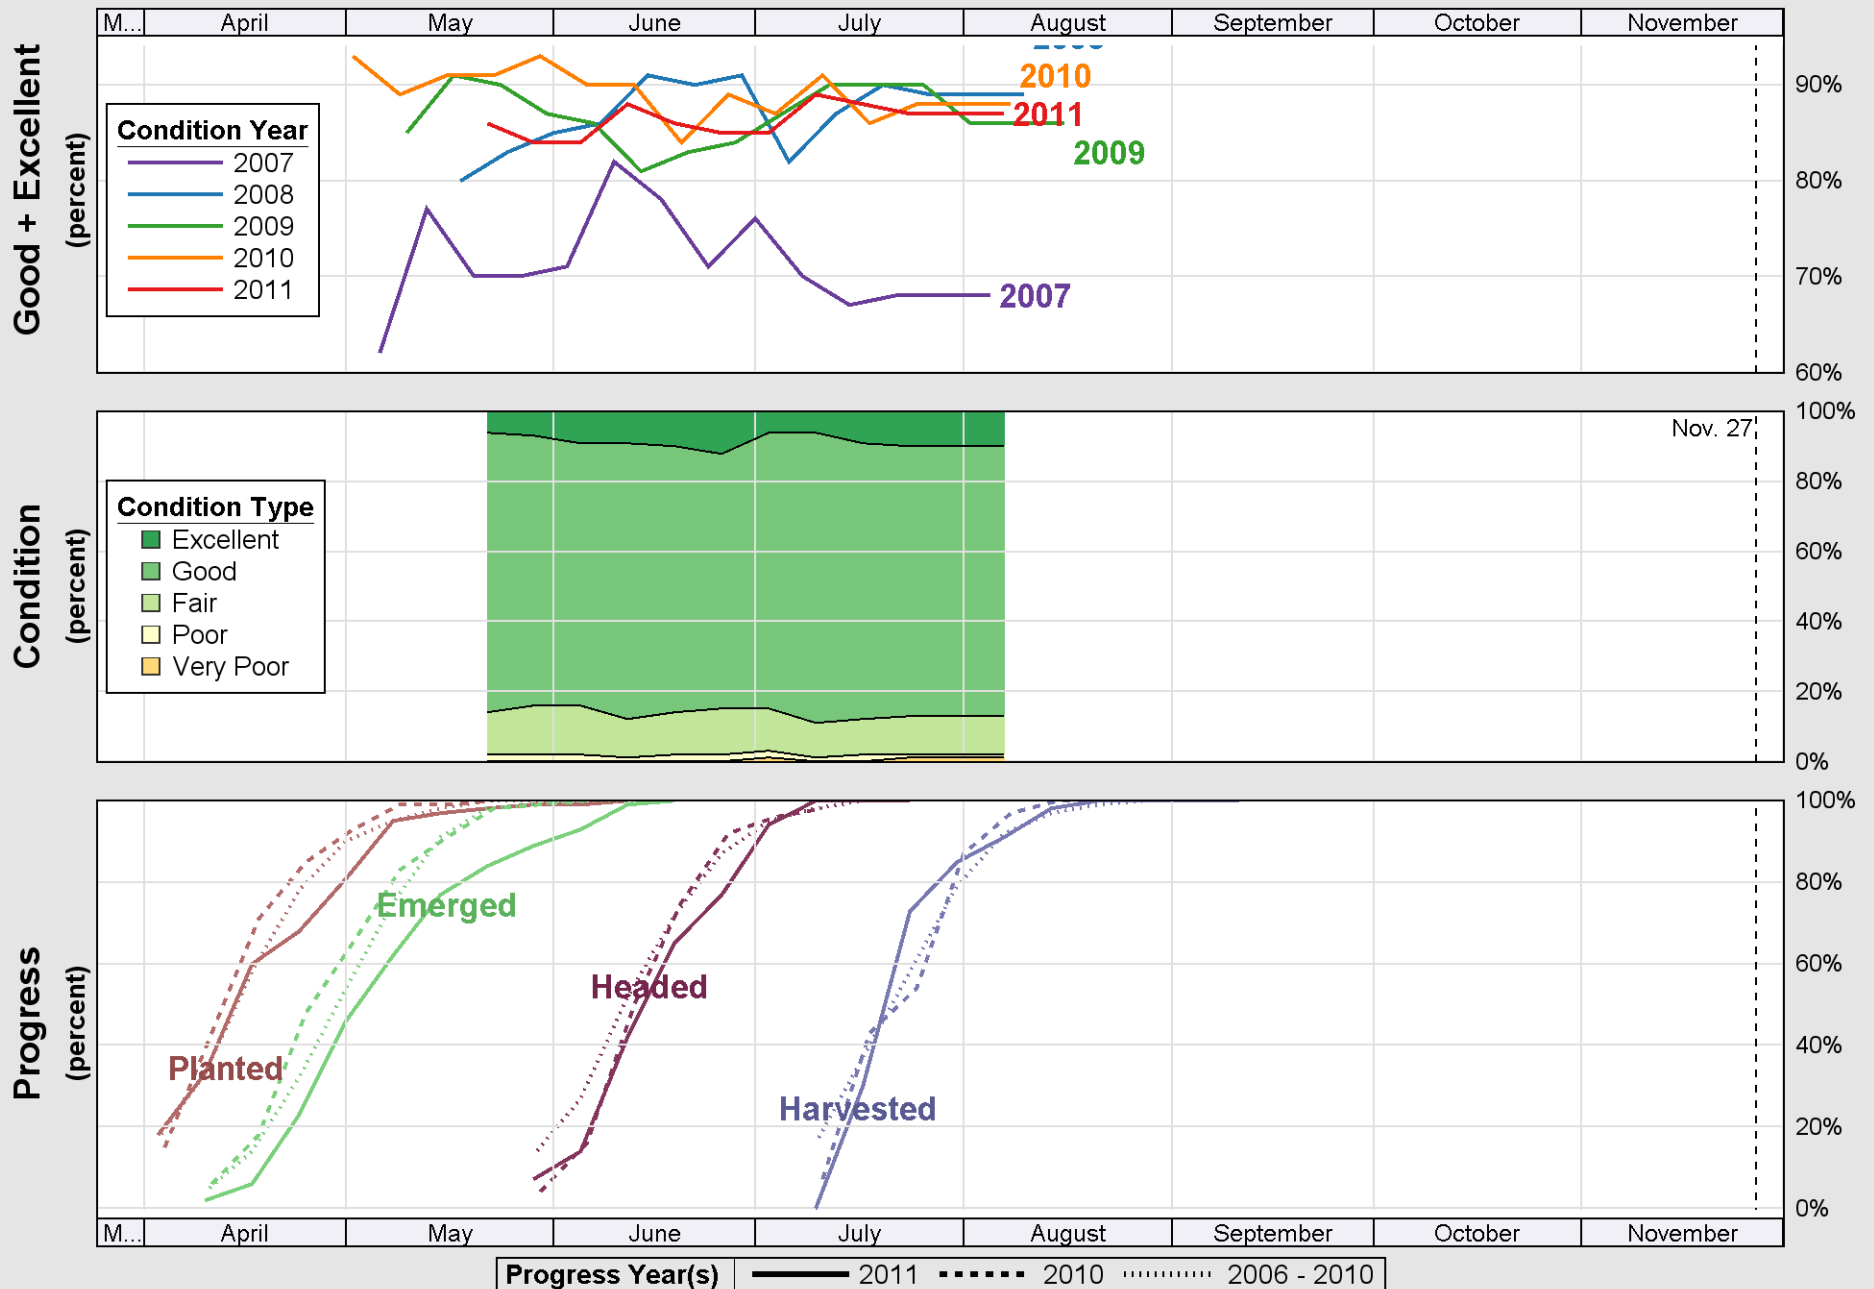

Crop Progress and Condition: Corn in Nebraska , 2011

Source: National Agricultural Statistics Service (NASS), Crop Progress Report

Source: National Agricultural Statistics Service (NASS), Crop Progress Report

Crop Progress and Condition: Sorghum in Nebraska , 2011

Source: National Agricultural Statistics Service (NASS), Crop Progress Report

Crop Progress and Condition: Soybeans in Nebraska , 2011

Source: National Agricultural Statistics Service (NASS), Crop Progress Report