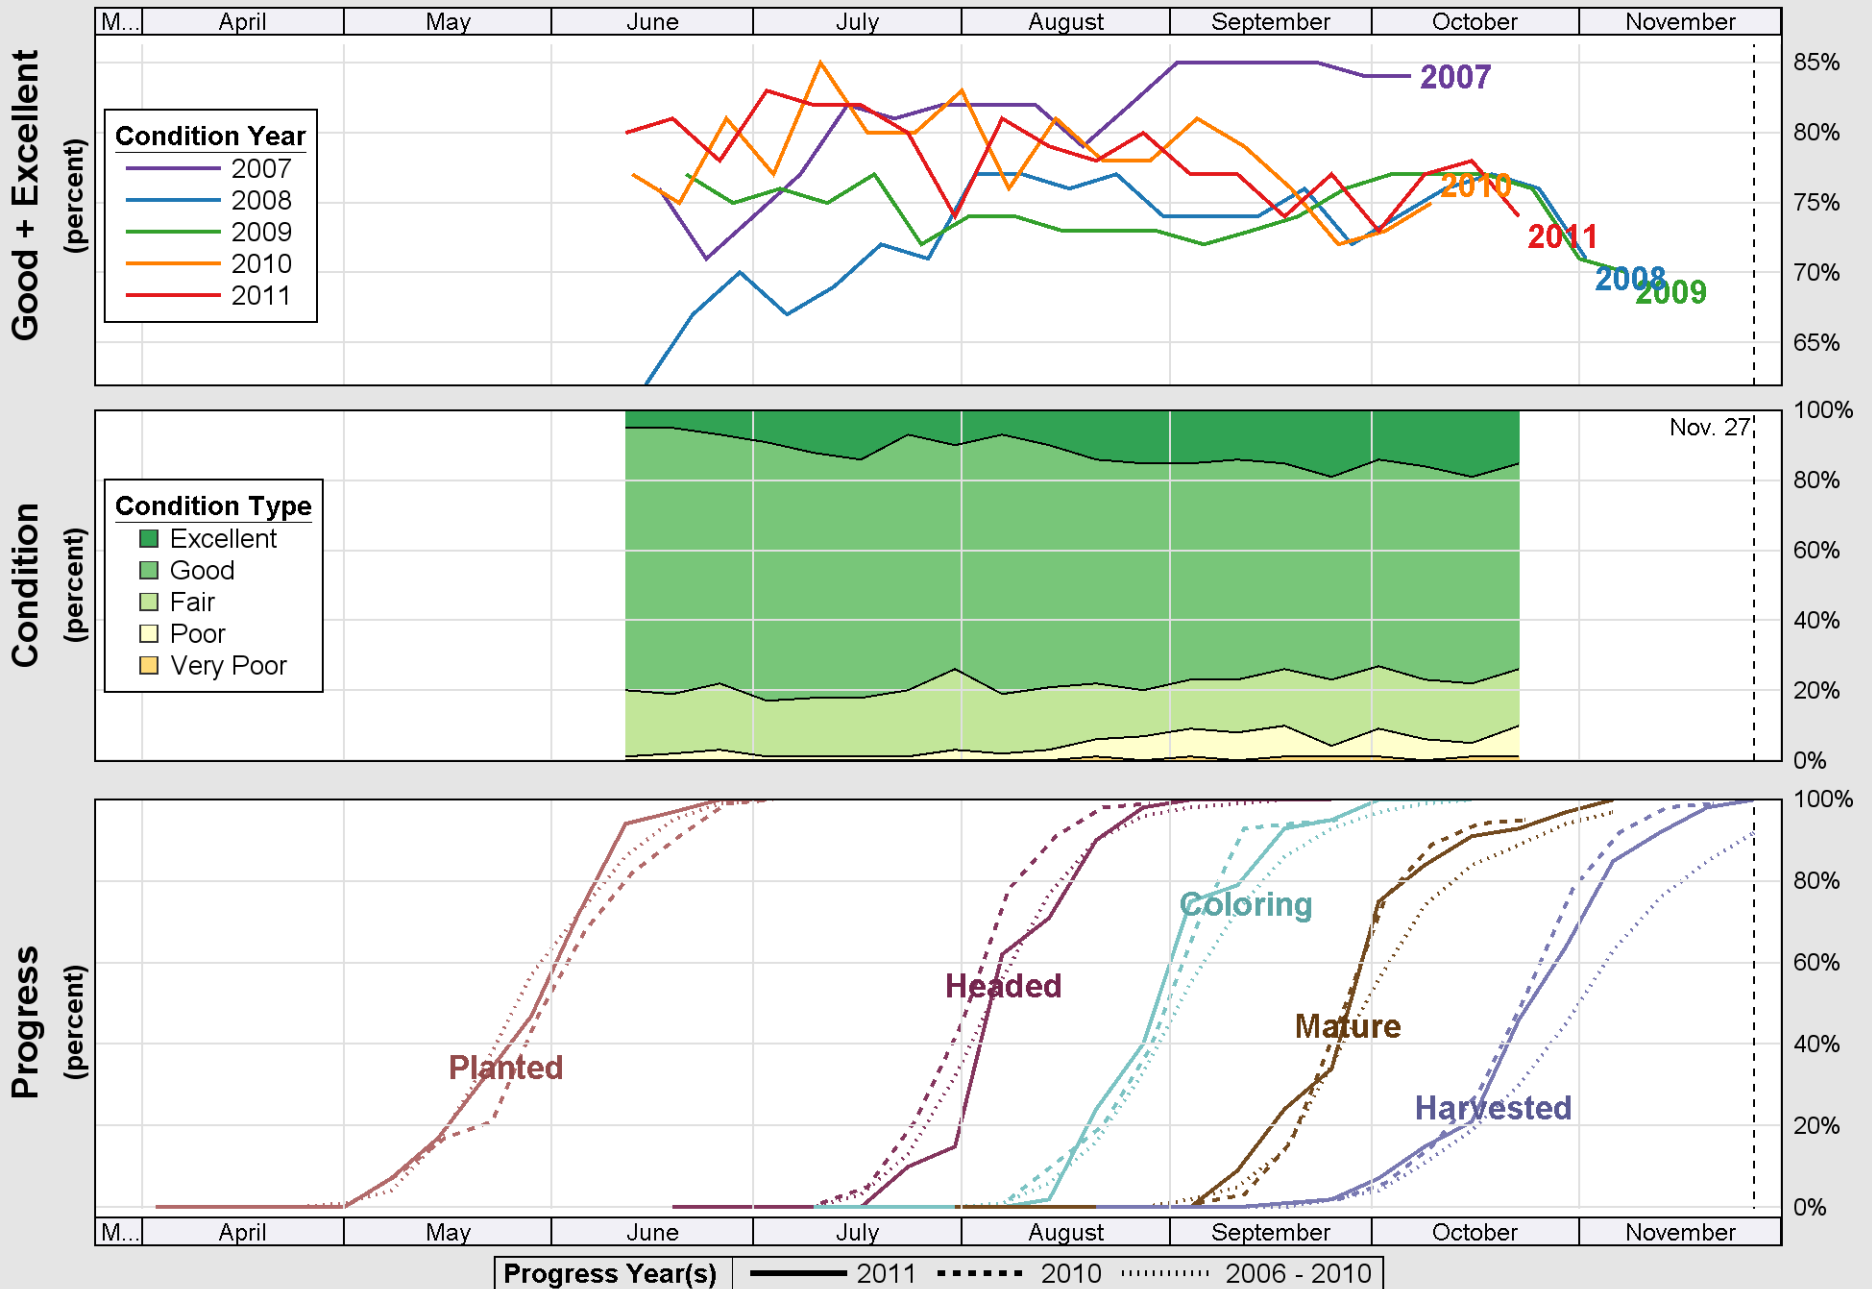

Crop Progress and Condition: Corn in Nebraska , 2011

Source: National Agricultural Statistics Service (NASS), Crop Progress Report

Source: National Agricultural Statistics Service (NASS), Crop Progress Report

Crop Progress and Condition: Sorghum in Nebraska , 2011

Source: National Agricultural Statistics Service (NASS), Crop Progress Report

Crop Progress and Condition: Soybeans in Nebraska , 2011

Source: National Agricultural Statistics Service (NASS), Crop Progress Report