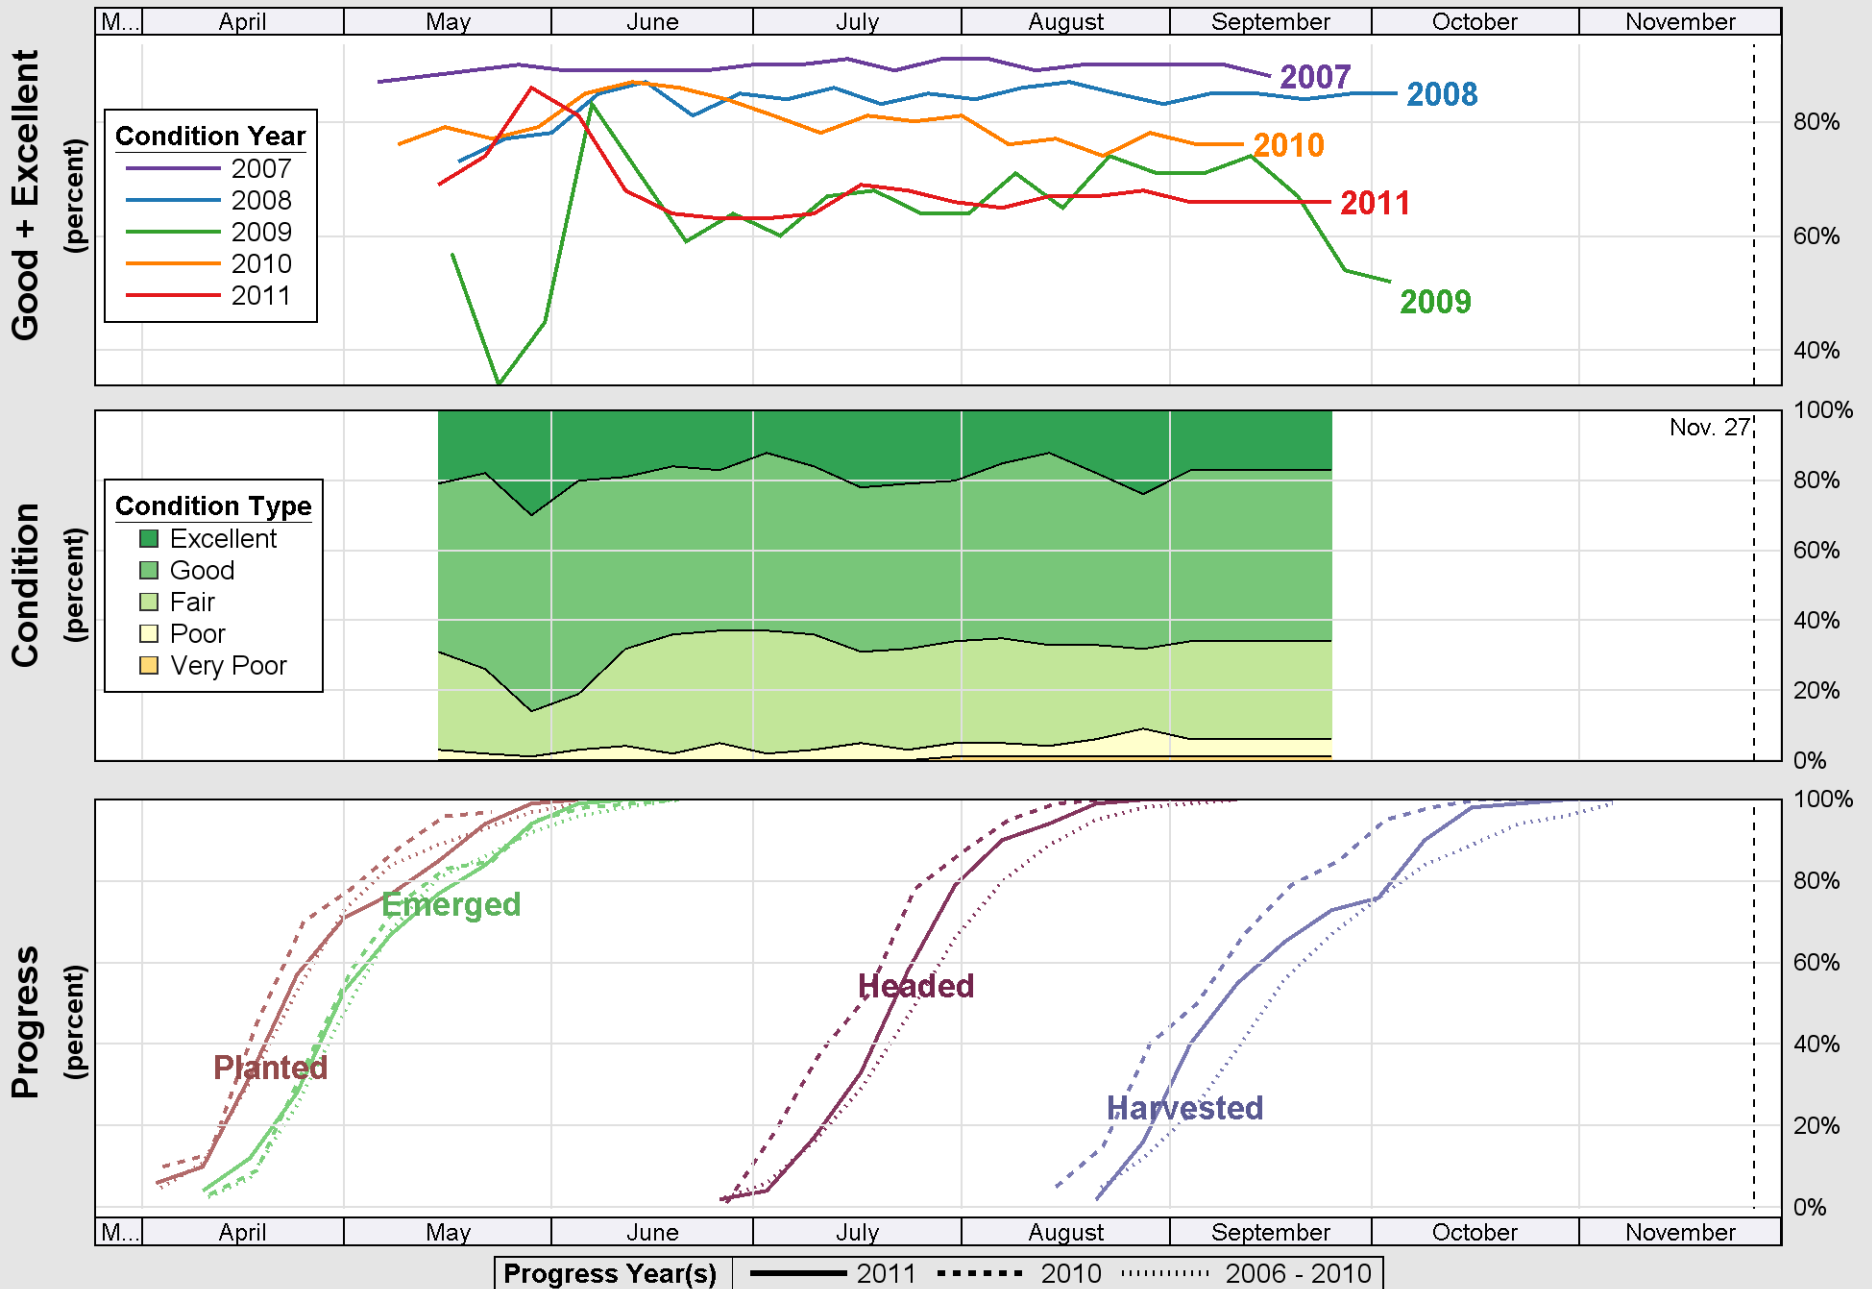

Source: National Agricultural Statistics Service (NASS), Crop Progress Report

Crop Progress and Condition: Rice in Mississippi, 2011

Source: National Agricultural Statistics Service (NASS), Crop Progress Report

Source: National Agricultural Statistics Service (NASS), Crop Progress Report