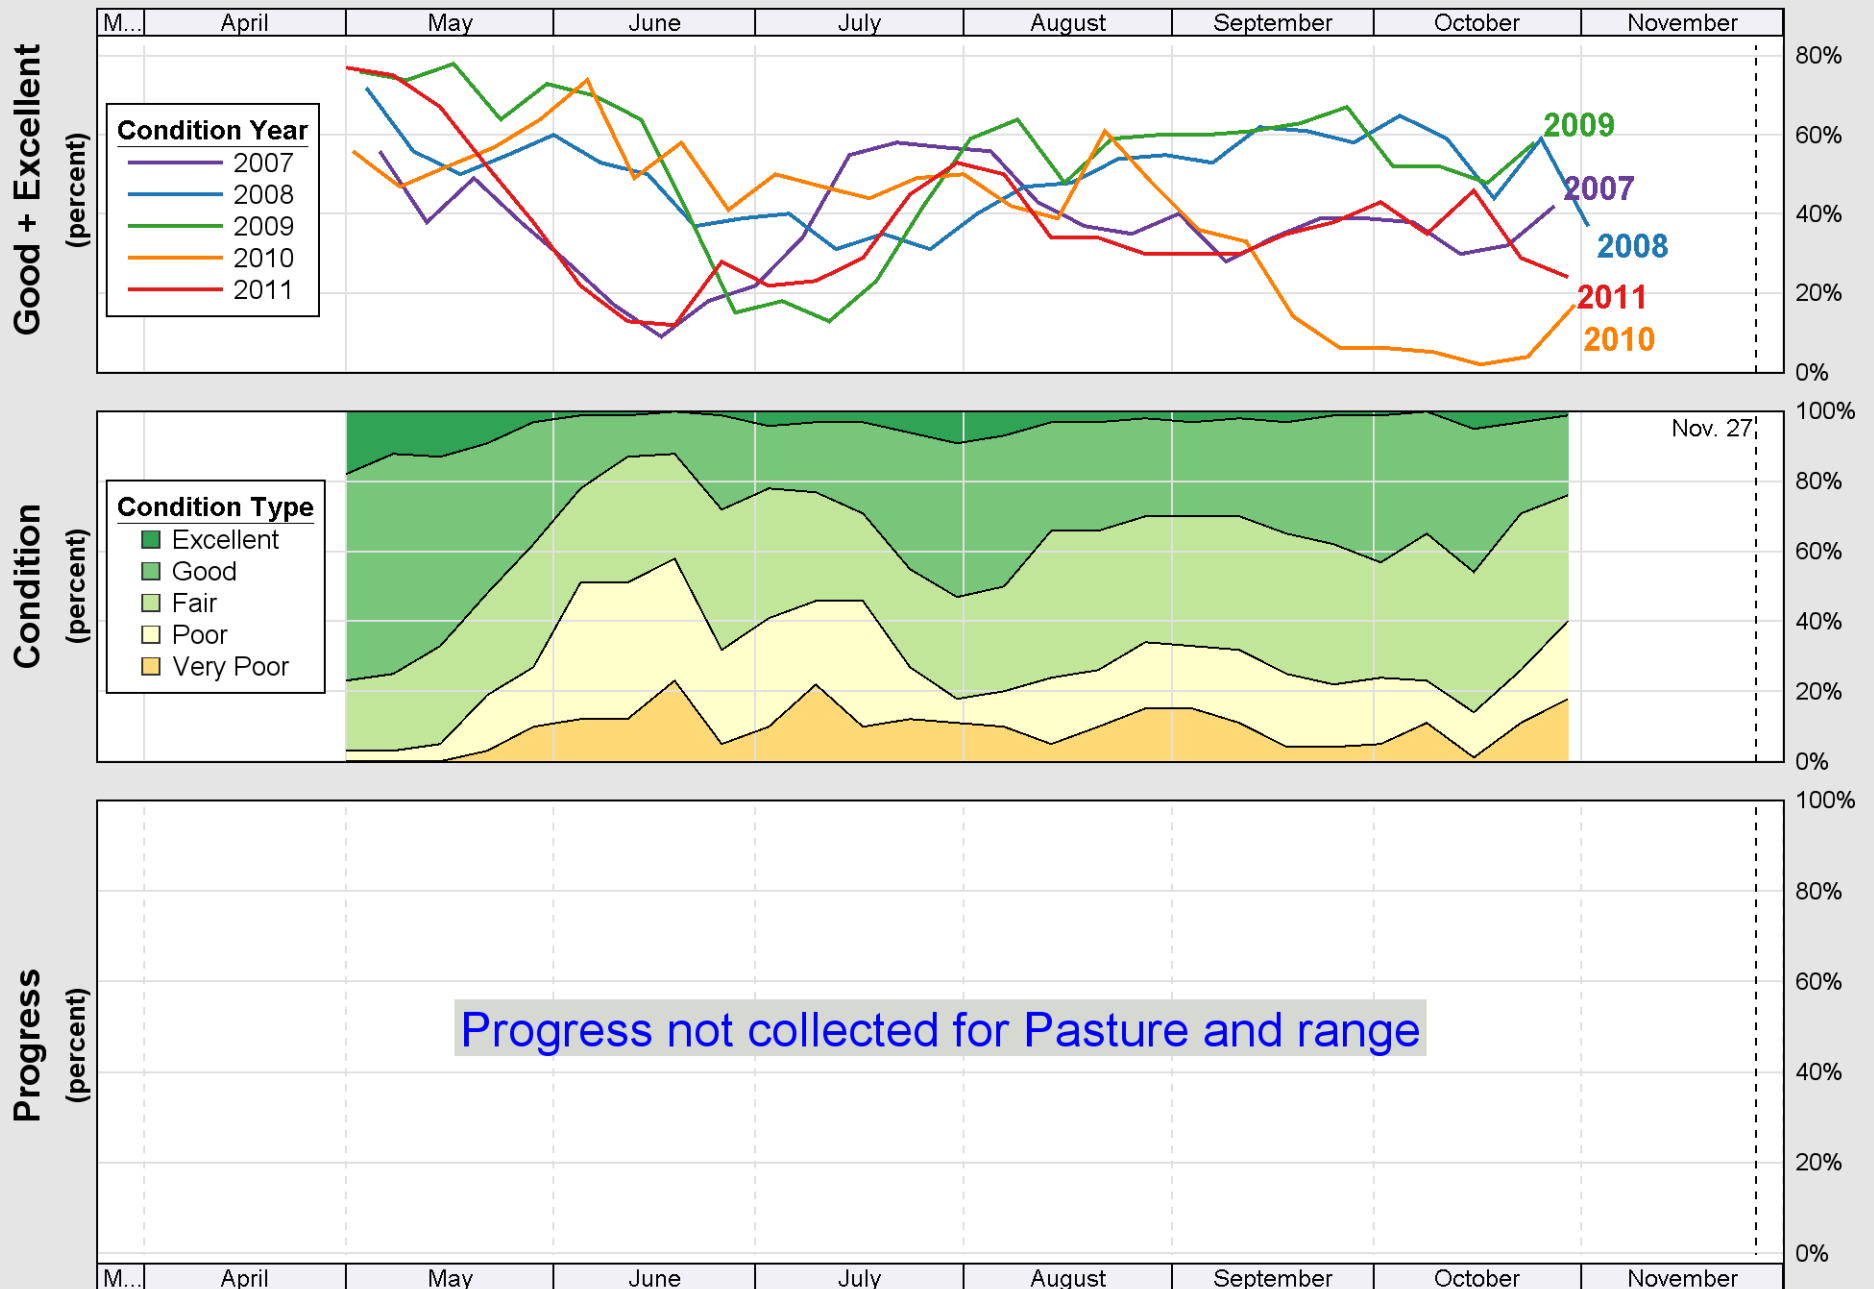

Source: National Agricultural Statistics Service (NASS), Crop Progress Report

Crop Progress and Condition: Rice in Mississippi, 2011

Source: National Agricultural Statistics Service (NASS), Crop Progress Report

Source: National Agricultural Statistics Service (NASS), Crop Progress Report