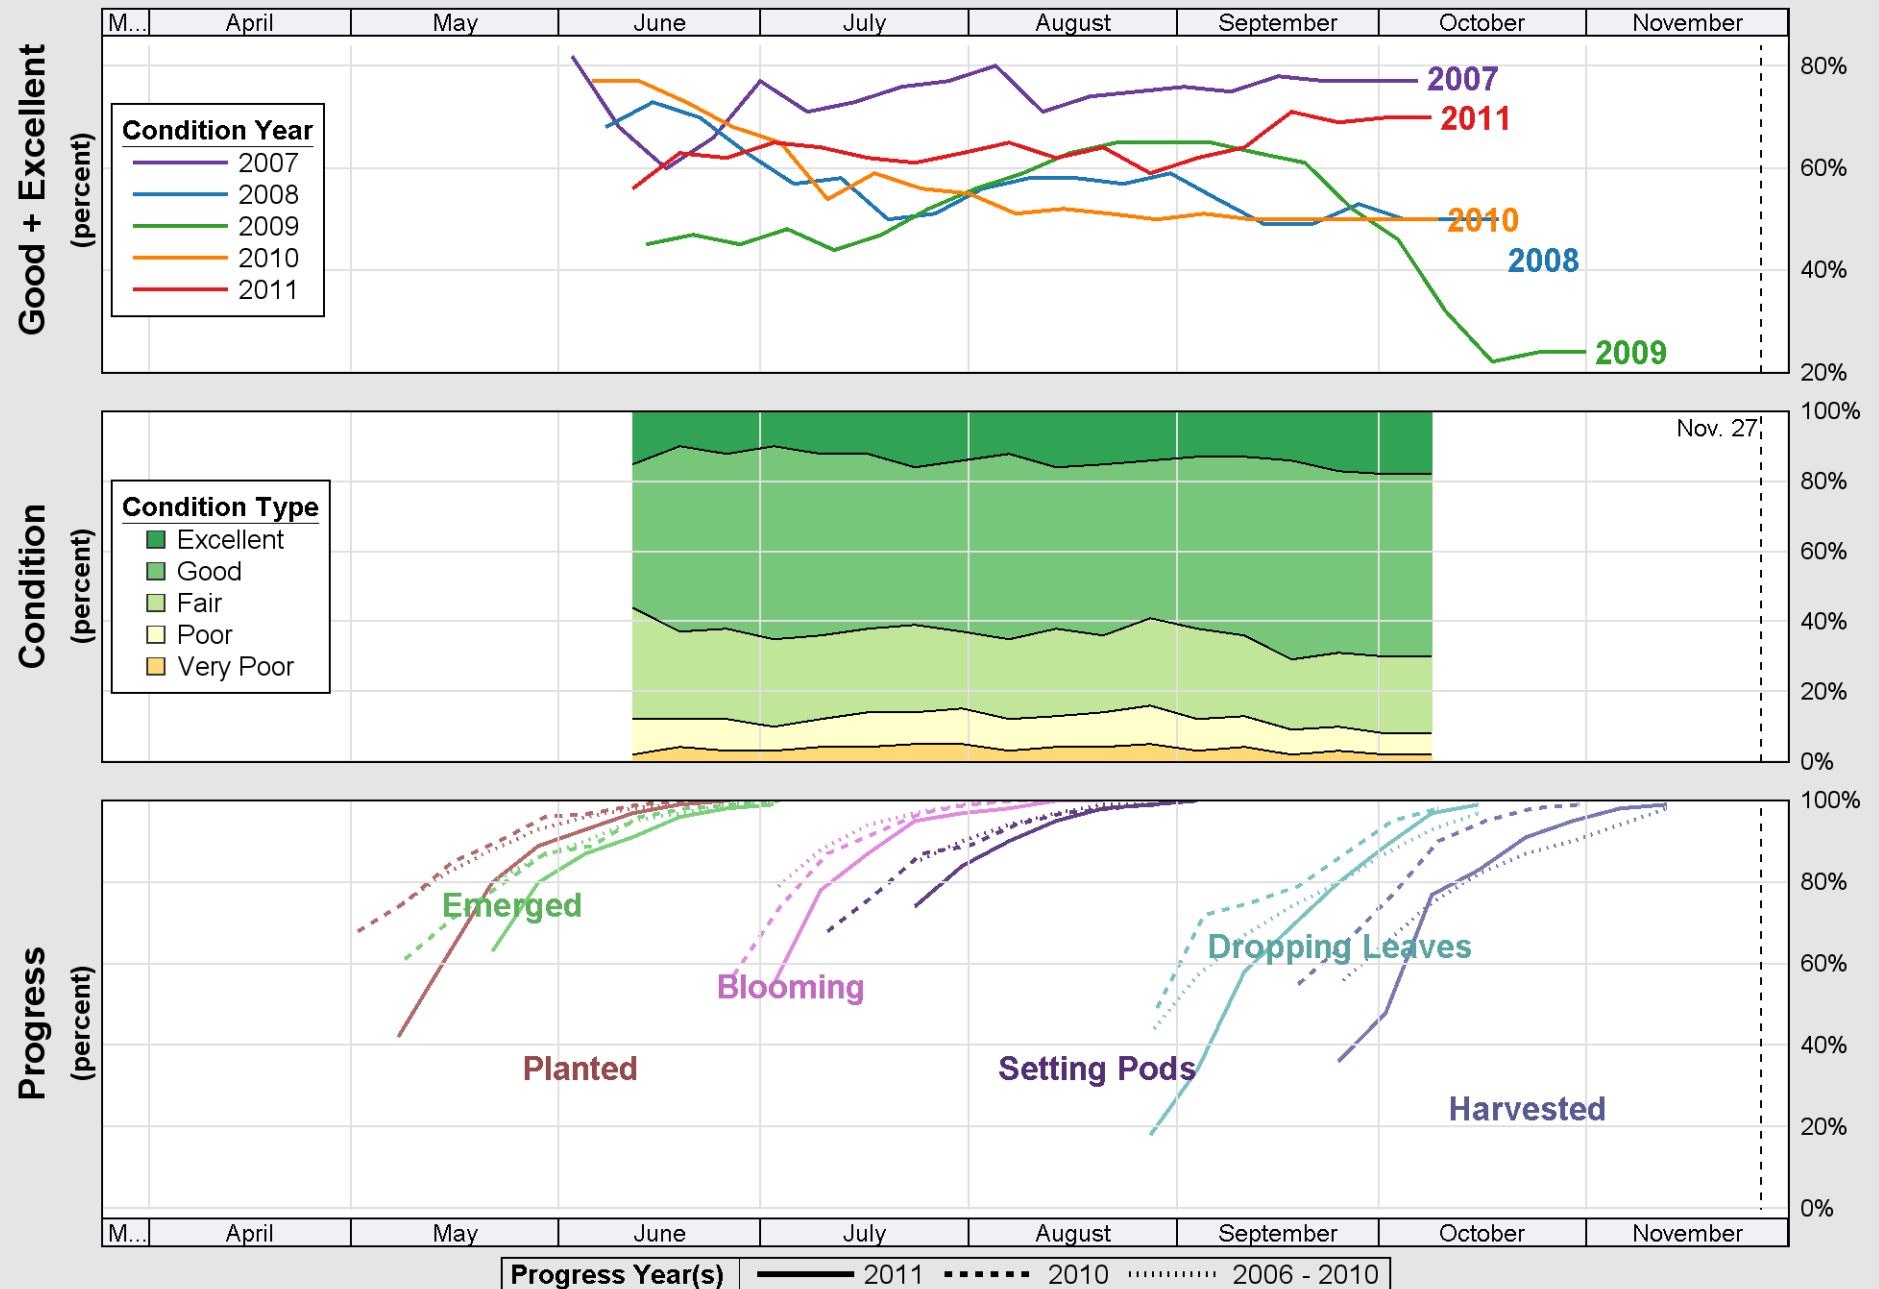

Source: National Agricultural Statistics Service (NASS), Crop Progress Report

Crop Progress and Condition: Rice in Mississippi, 2011

Source: National Agricultural Statistics Service (NASS), Crop Progress Report

Source: National Agricultural Statistics Service (NASS), Crop Progress Report