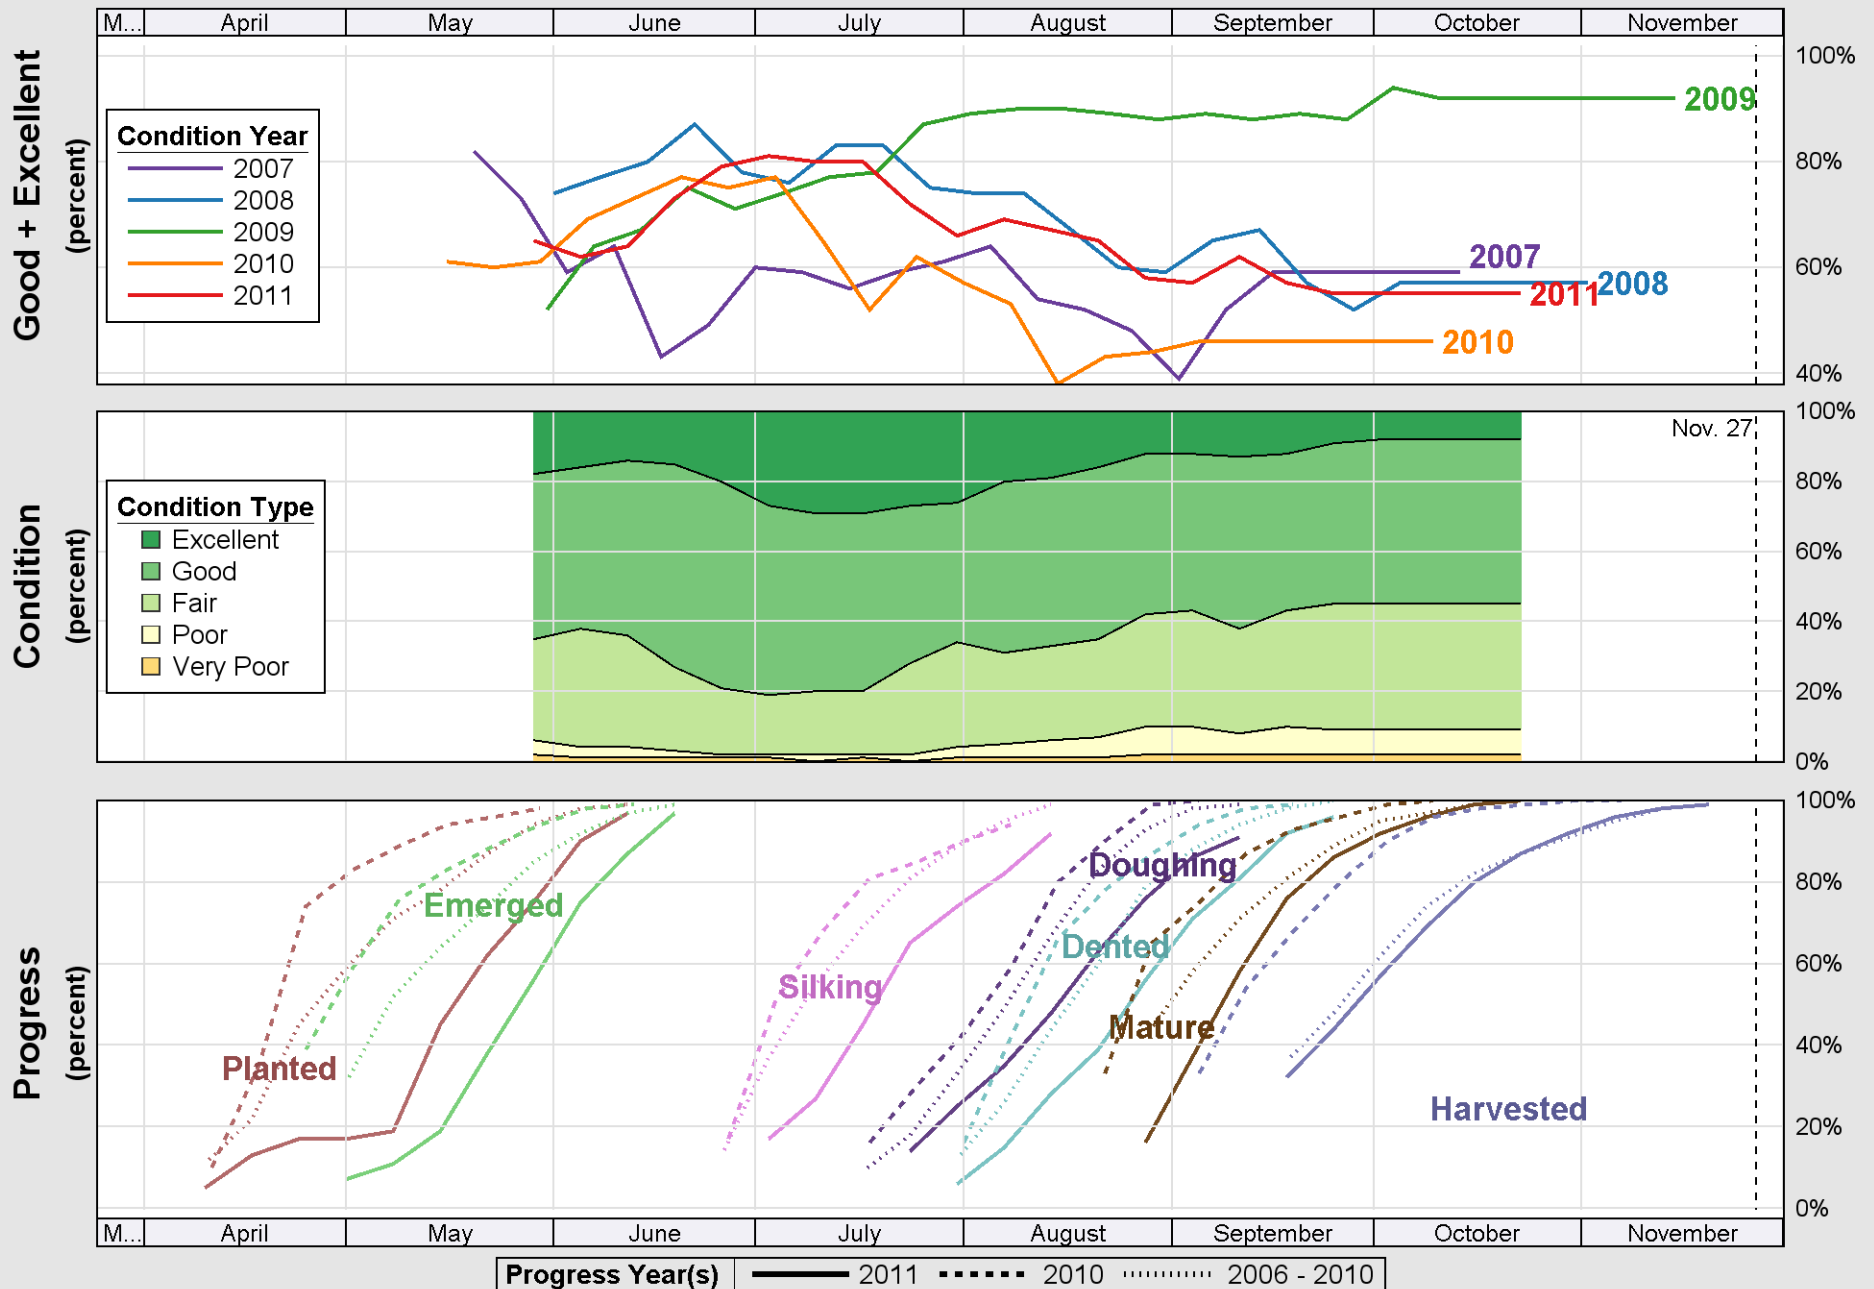

Crop Progress and Condition: Corn in Kentucky , 2011

Source: National Agricultural Statistics Service (NASS), Crop Progress Report

Crop Progress and Condition: Soybeans in Kentucky, 2011

Source: National Agricultural Statistics Service (NASS), Crop Progress Report