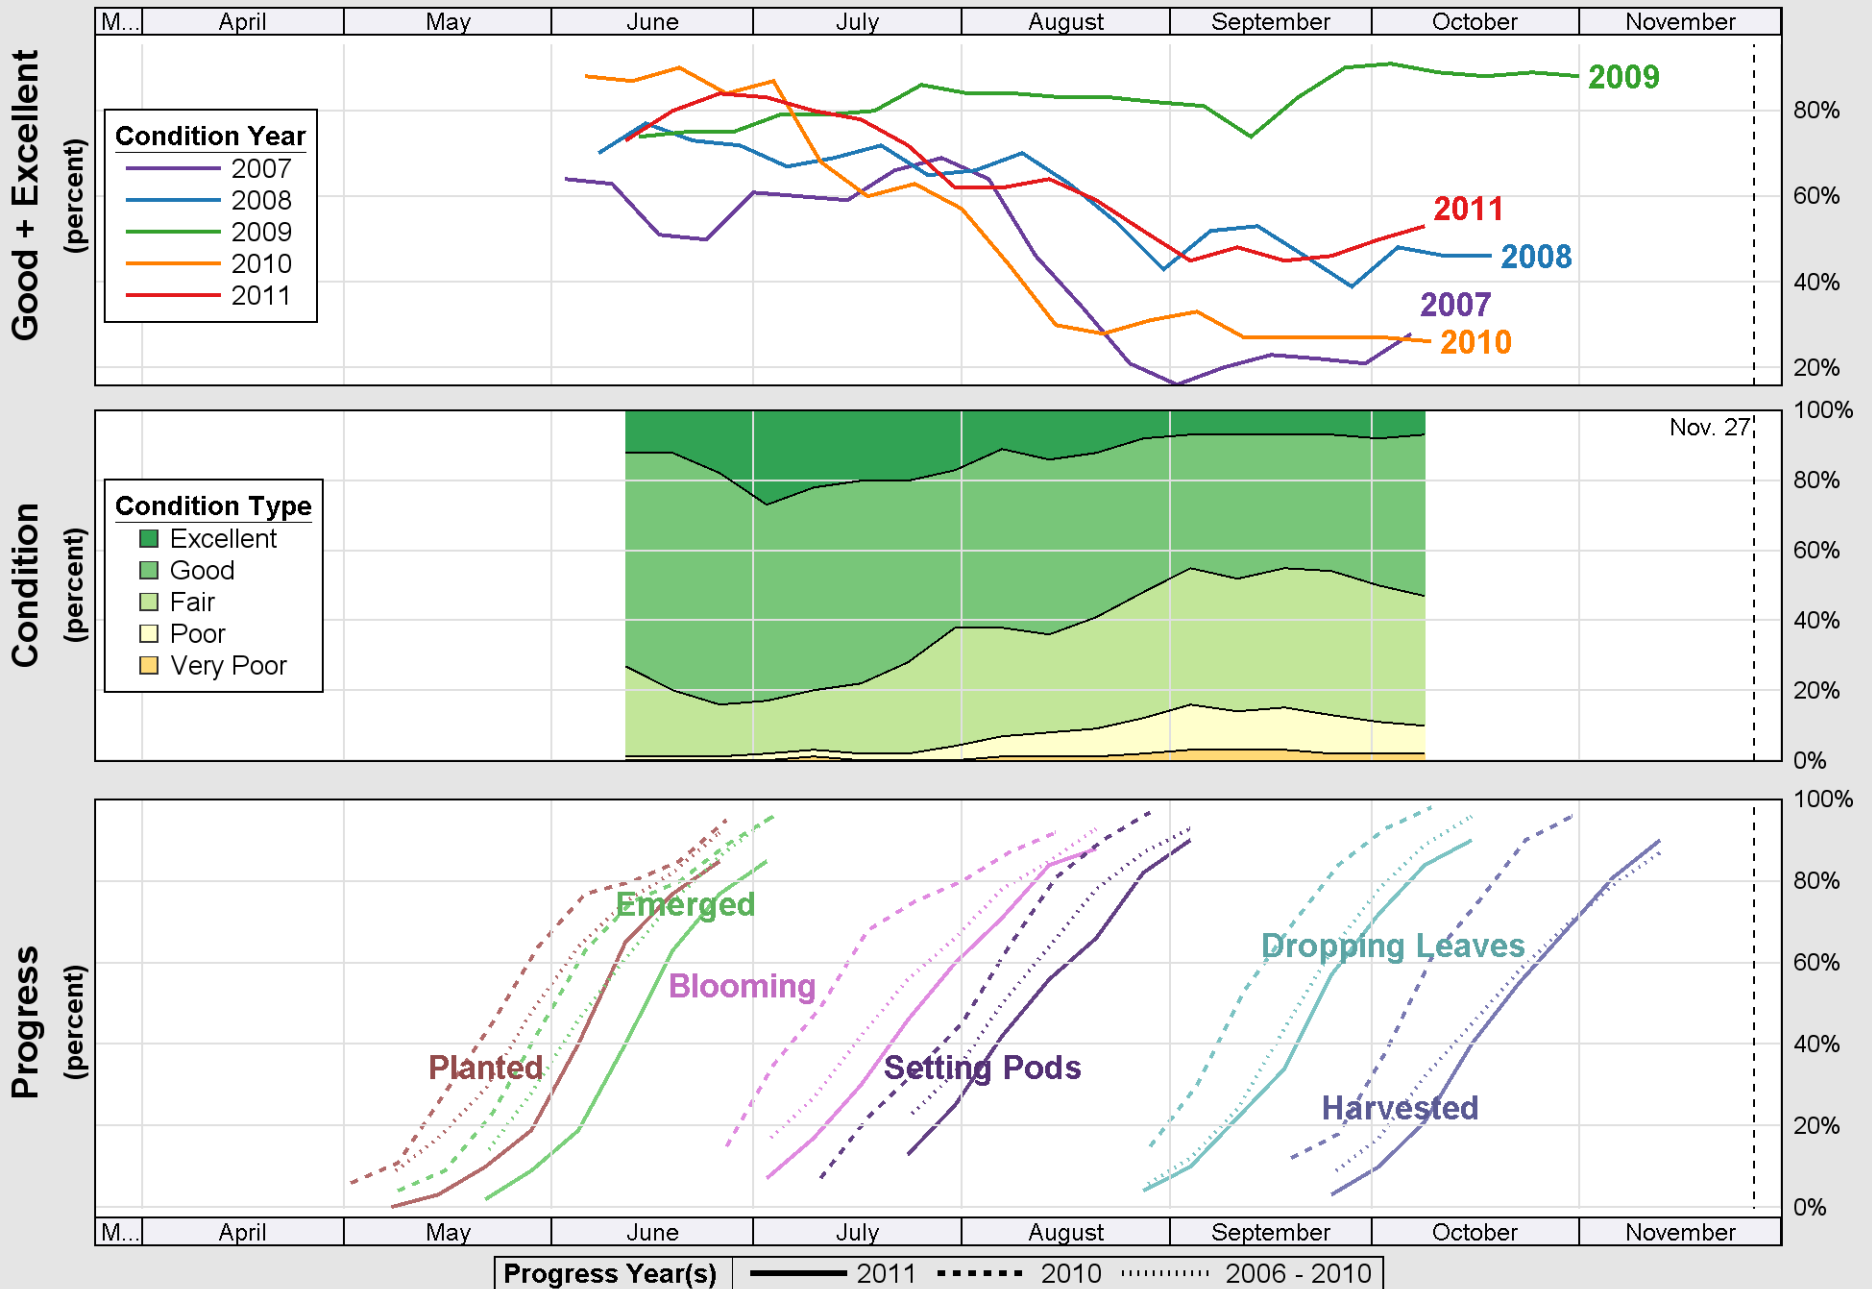

Crop Progress and Condition: Corn in Kentucky , 2011

Source: National Agricultural Statistics Service (NASS), Crop Progress Report

Crop Progress and Condition: Soybeans in Kentucky, 2011

Source: National Agricultural Statistics Service (NASS), Crop Progress Report