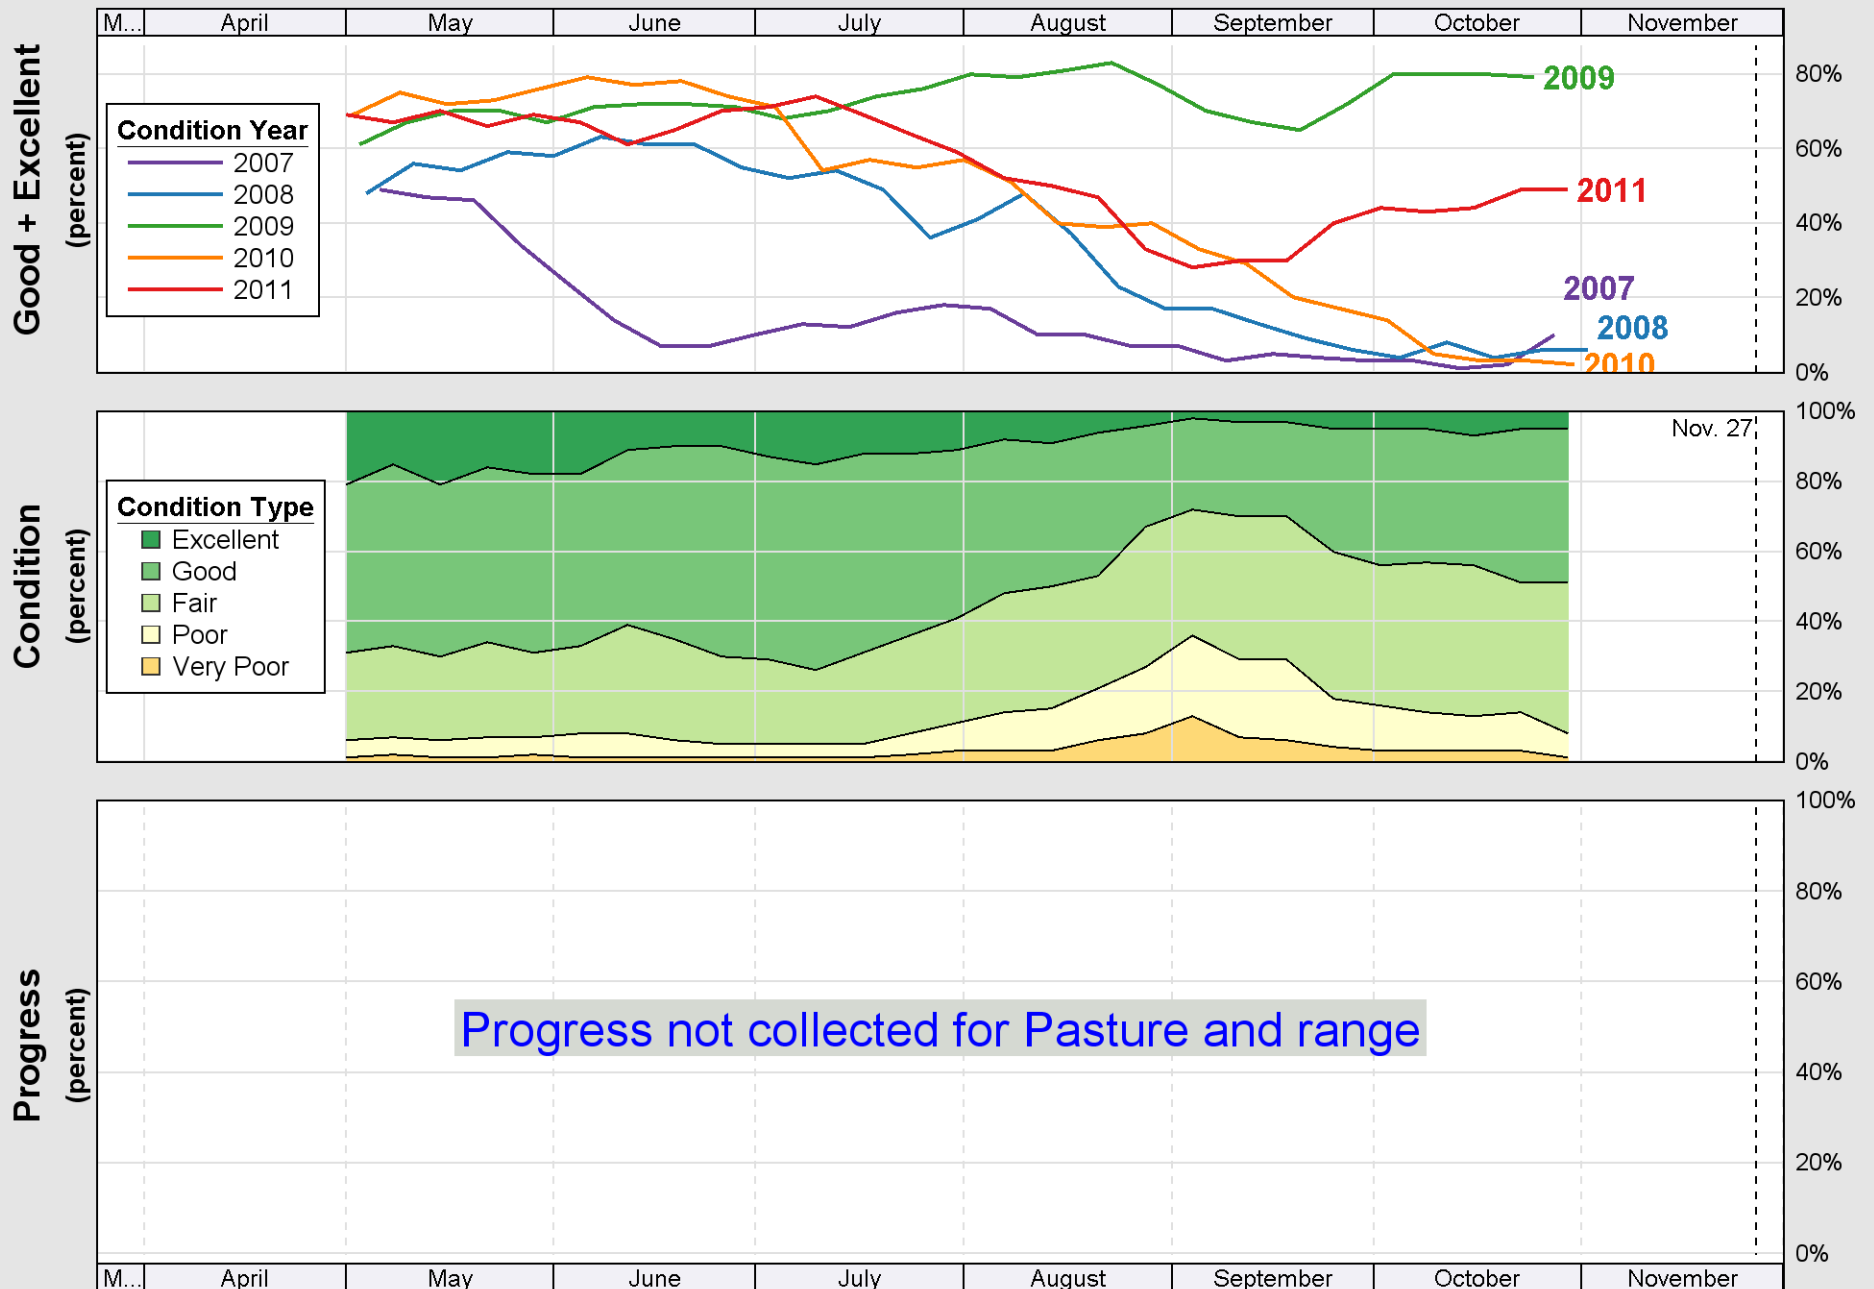

Crop Progress and Condition: Corn in Kentucky , 2011

Source: National Agricultural Statistics Service (NASS), Crop Progress Report

Crop Progress and Condition: Soybeans in Kentucky, 2011

Source: National Agricultural Statistics Service (NASS), Crop Progress Report