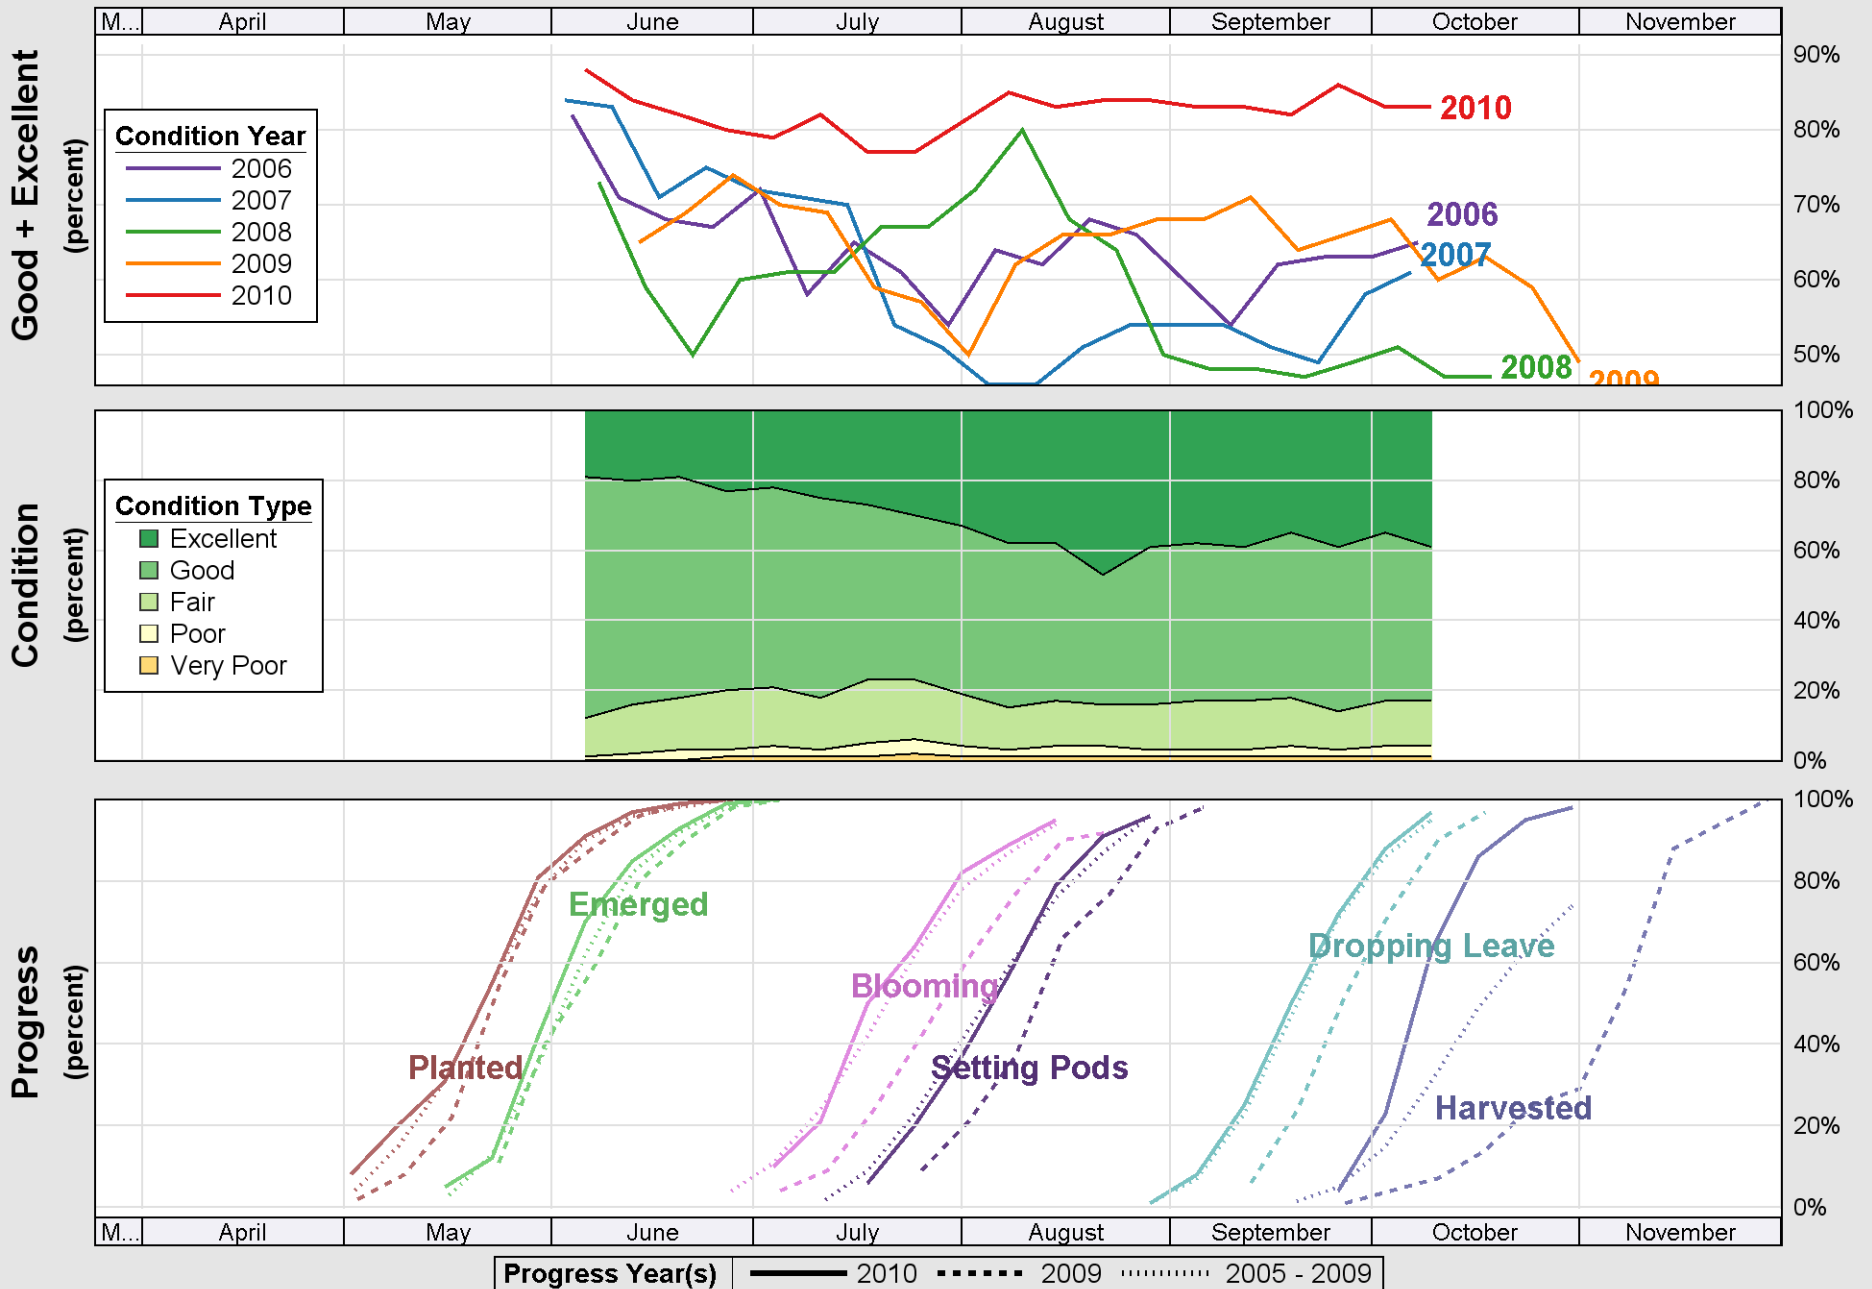

Crop Progress and Condition: Corn in Wisconsin , 2010

Source: National Agricultural Statistics Service (NASS), Crop Progress Report

Source: National Agricultural Statistics Service (NASS), Crop Progress Report