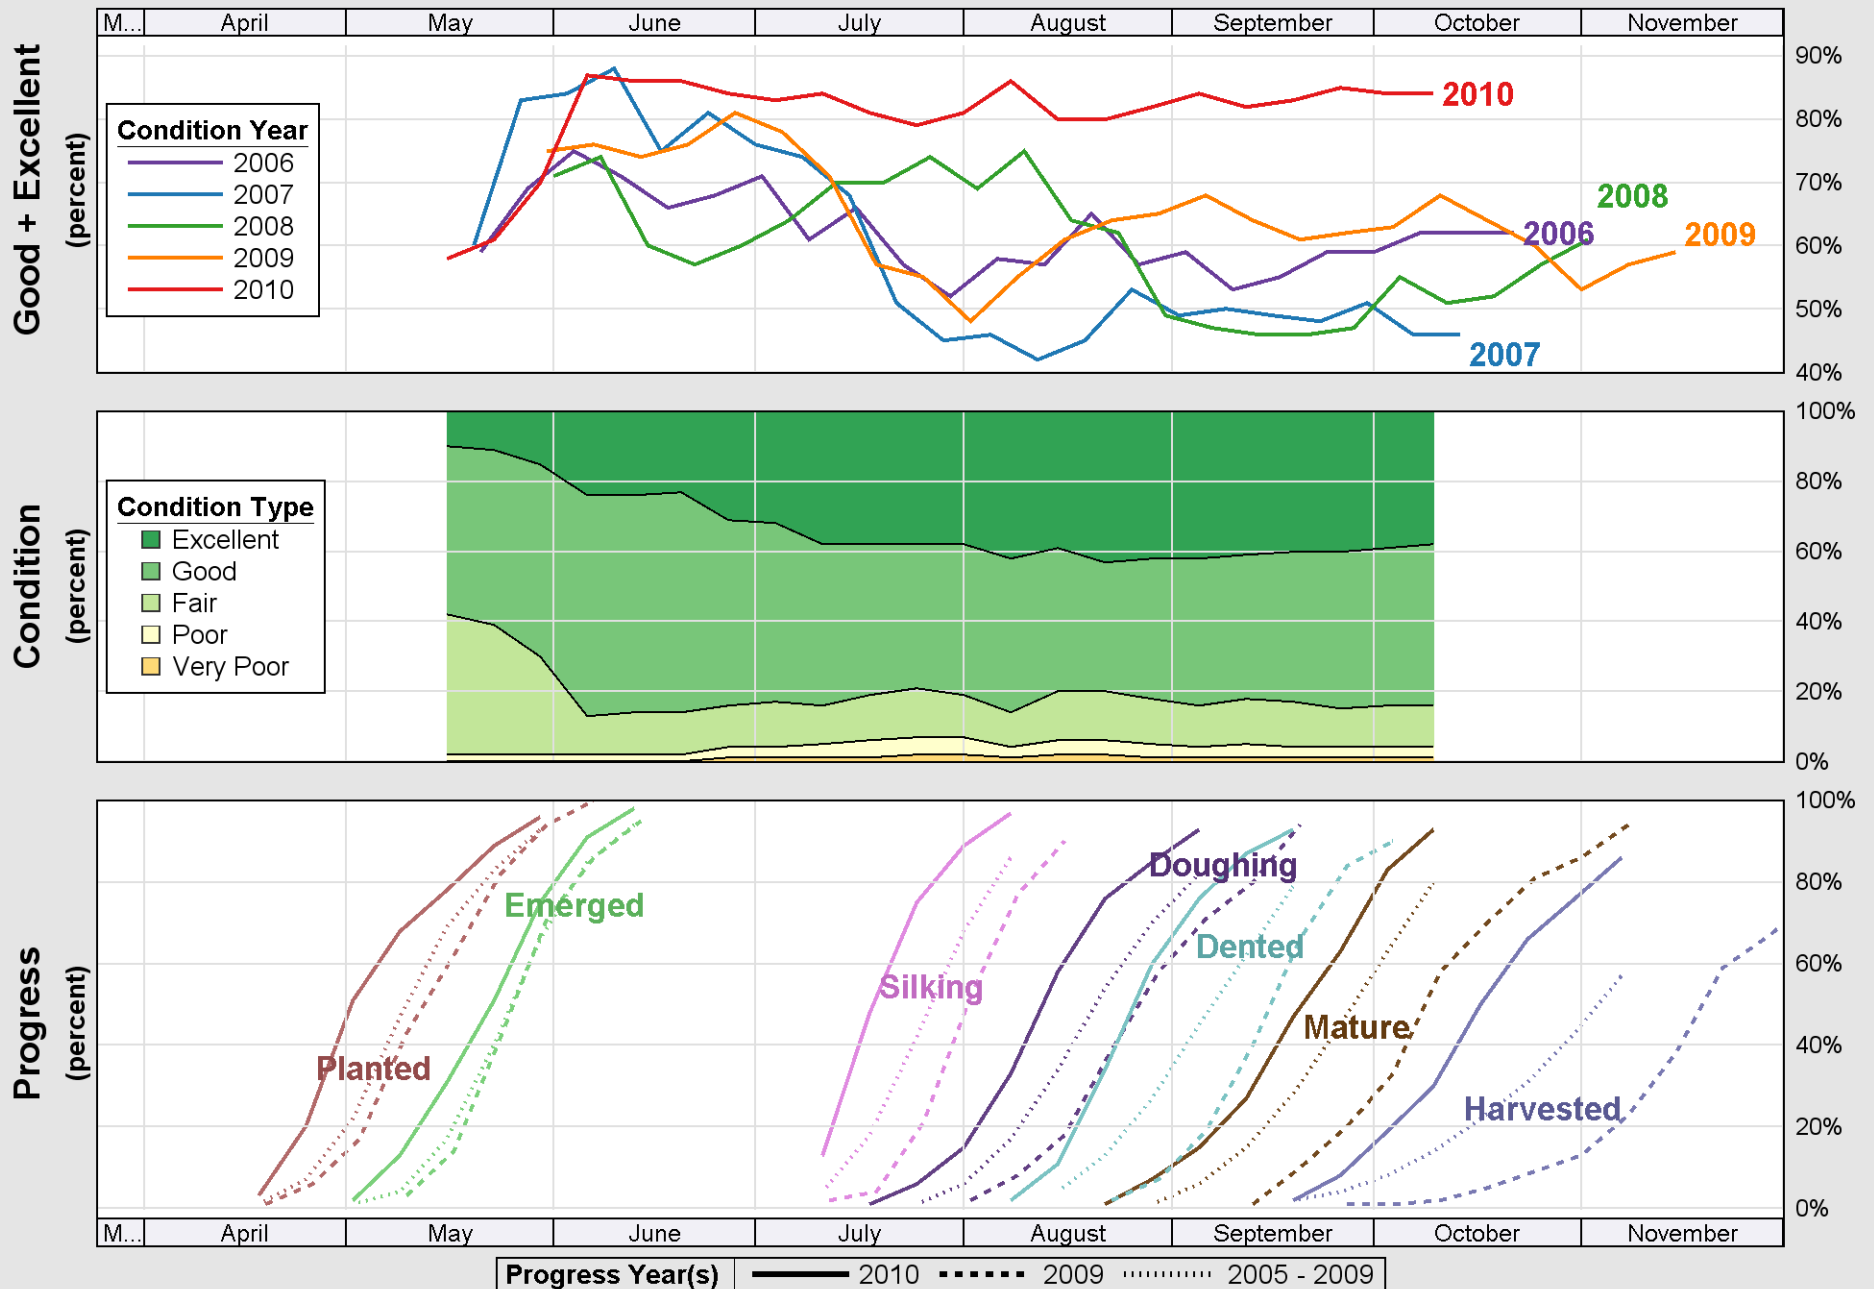

Crop Progress and Condition: Corn in Wisconsin , 2010

Source: National Agricultural Statistics Service (NASS), Crop Progress Report

Source: National Agricultural Statistics Service (NASS), Crop Progress Report