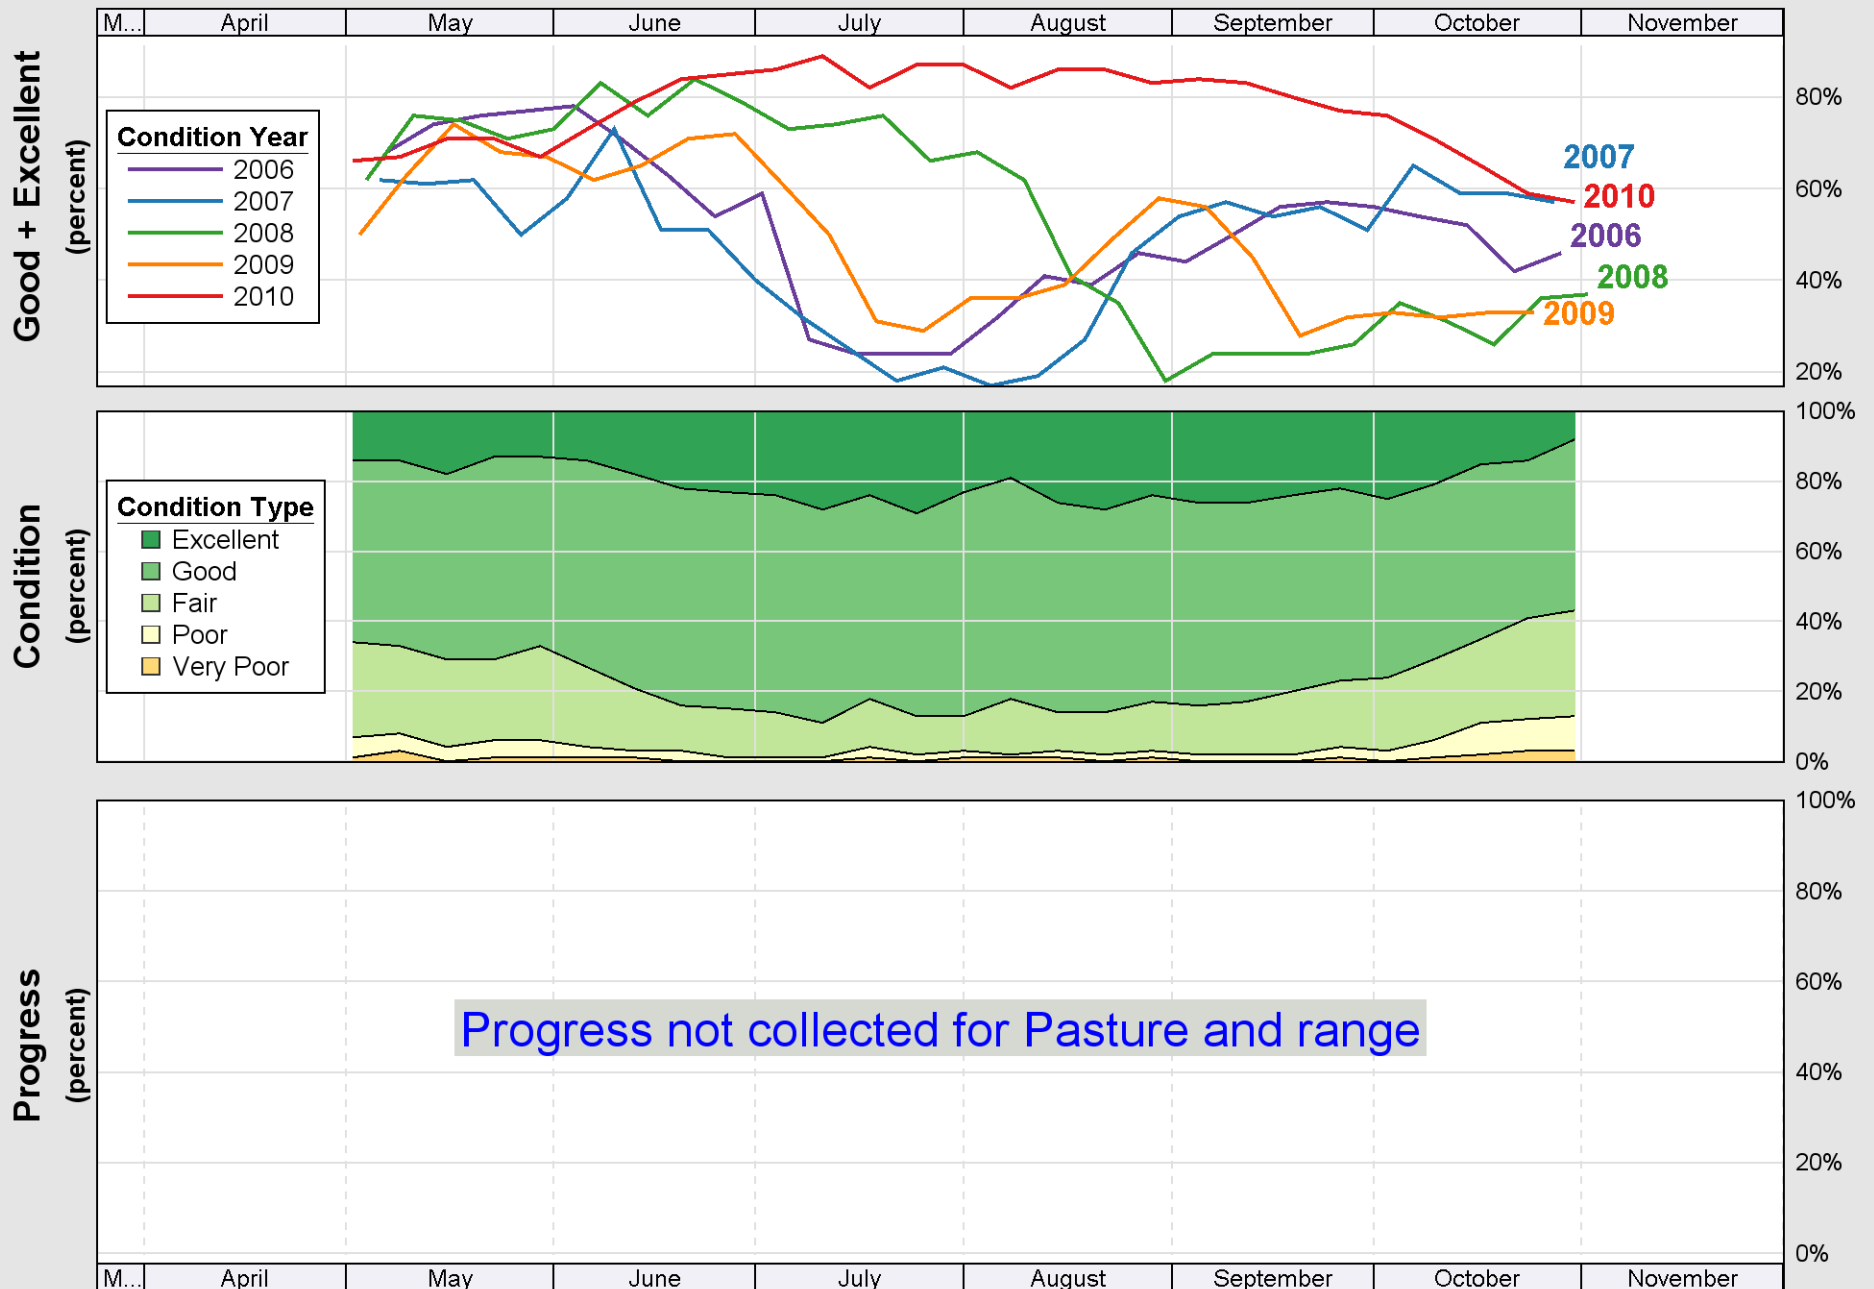

Crop Progress and Condition: Corn in Wisconsin , 2010

Source: National Agricultural Statistics Service (NASS), Crop Progress Report

Source: National Agricultural Statistics Service (NASS), Crop Progress Report