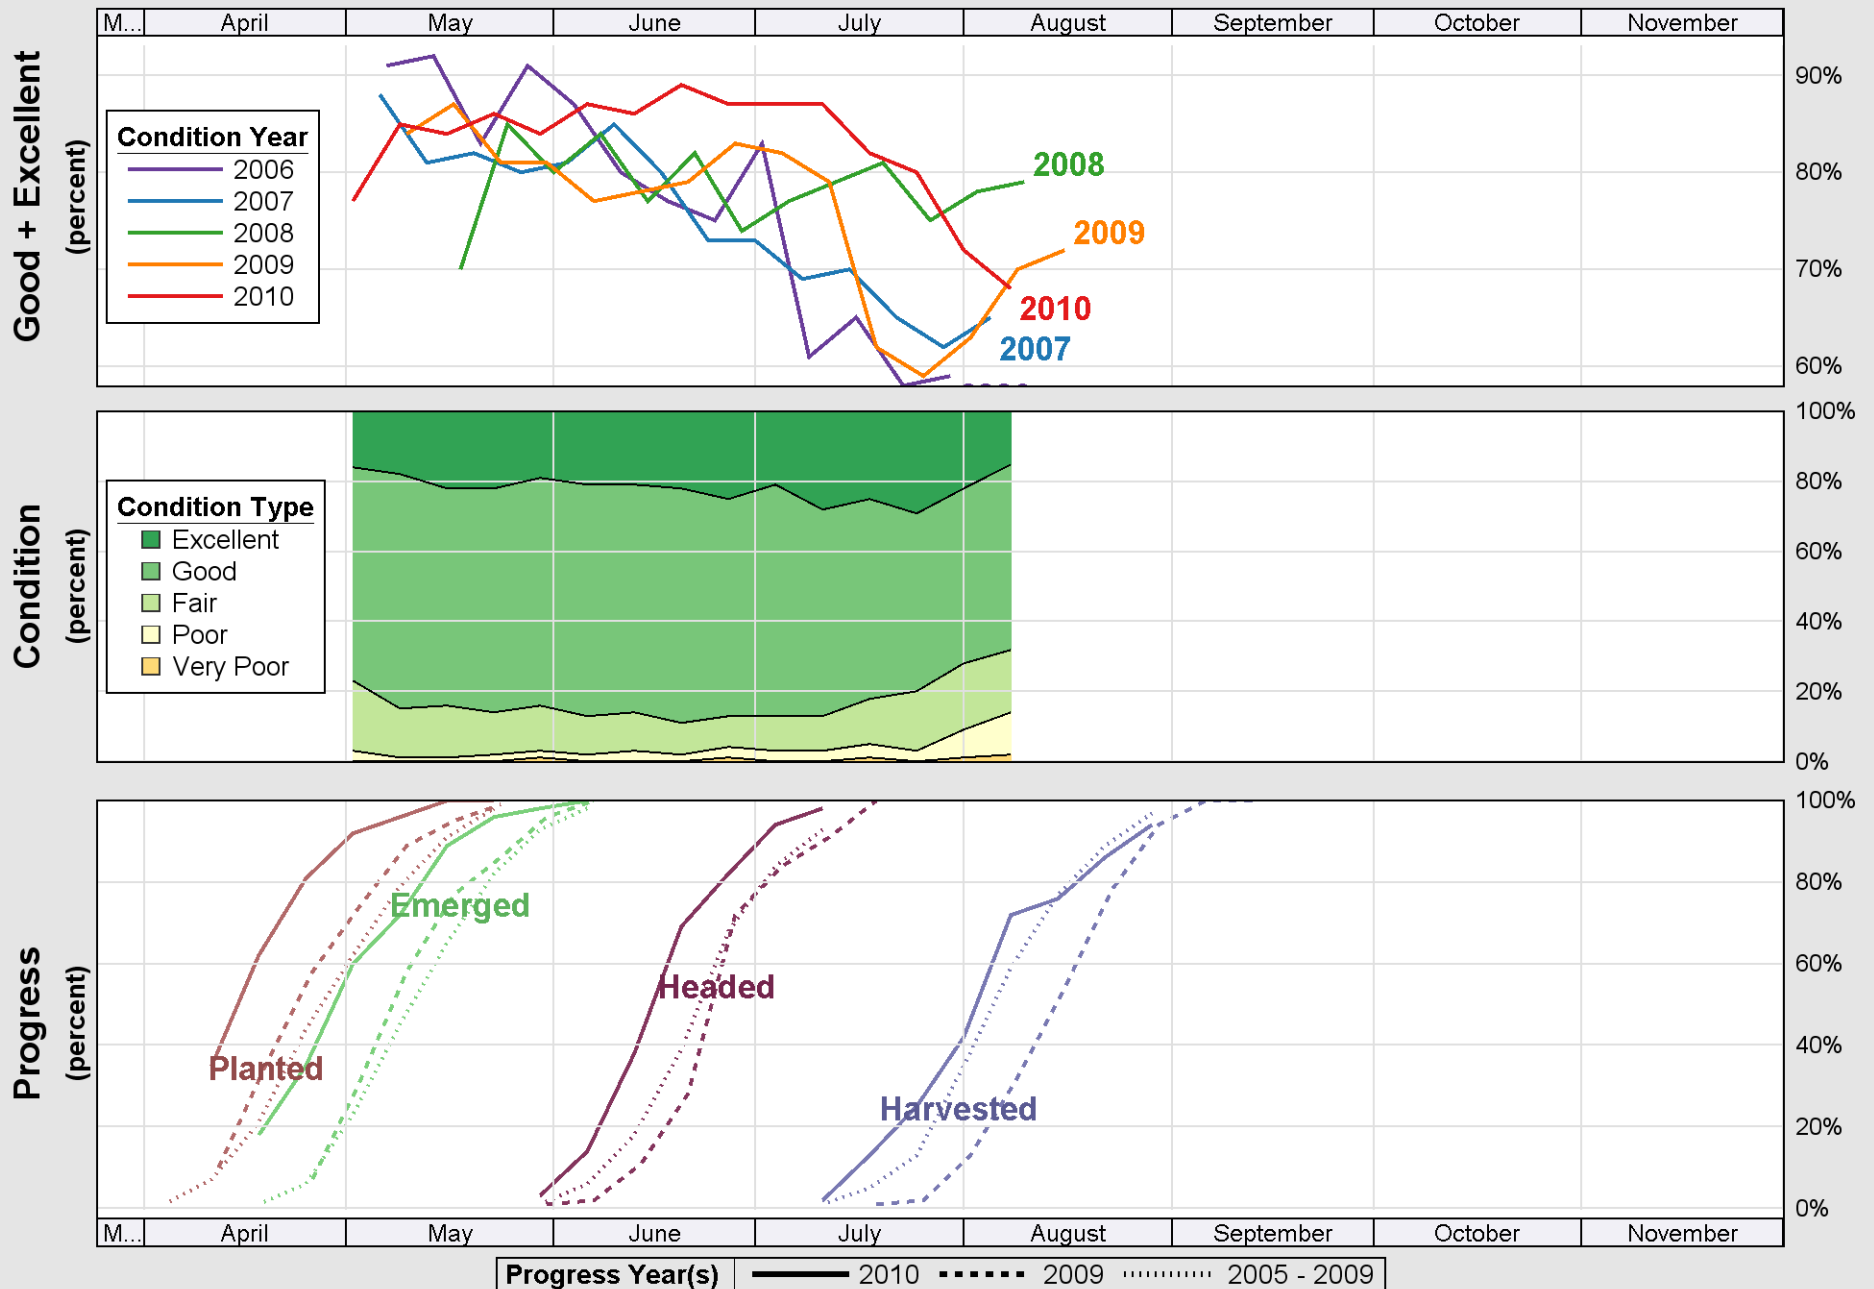

Crop Progress and Condition: Corn in Wisconsin , 2010

Source: National Agricultural Statistics Service (NASS), Crop Progress Report

Source: National Agricultural Statistics Service (NASS), Crop Progress Report