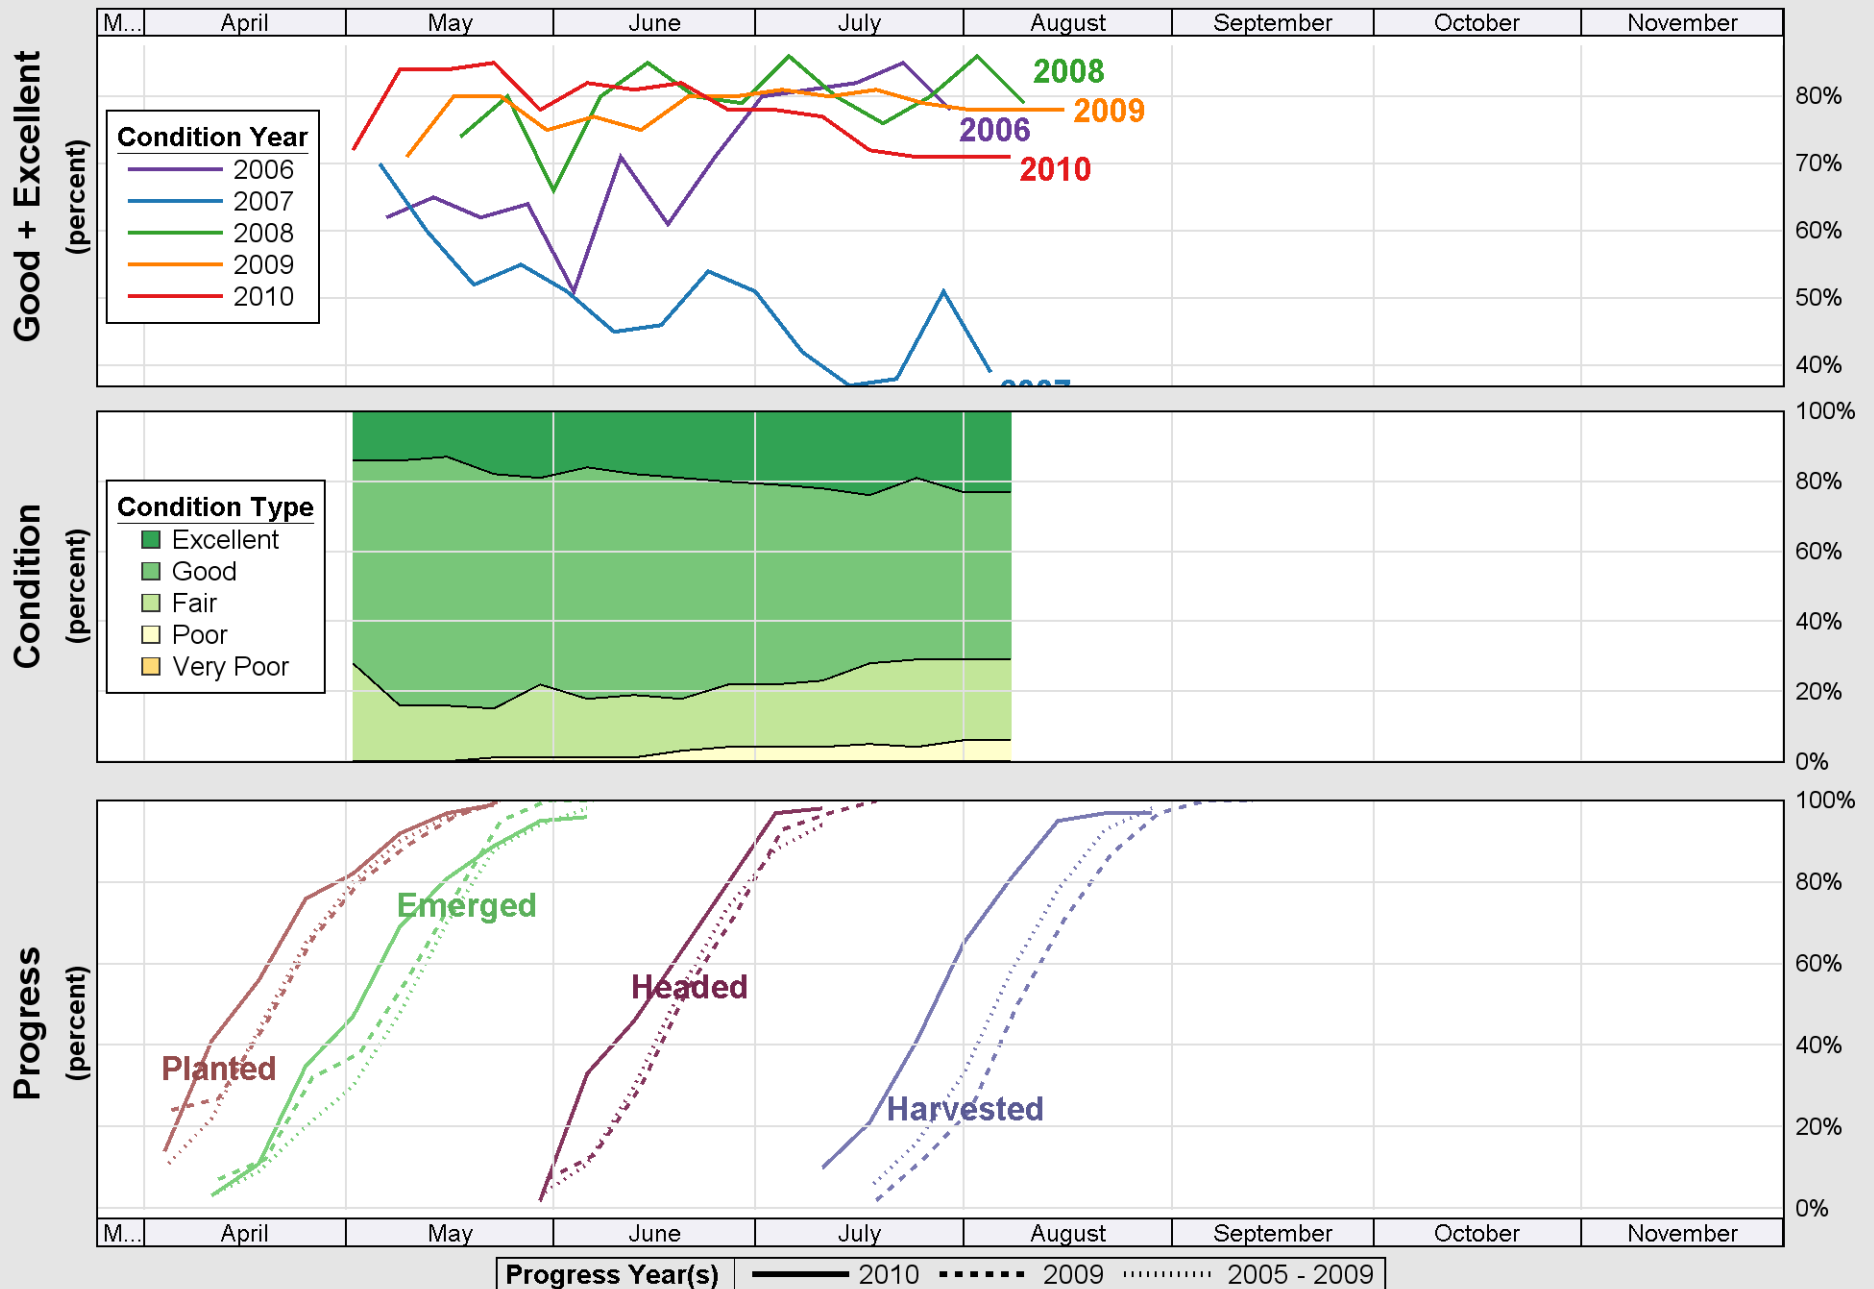

Crop Progress and Condition: Corn in Pennsylvania , 2010

Source: National Agricultural Statistics Service (NASS), Crop Progress Report

Source: National Agricultural Statistics Service (NASS), Crop Progress Report