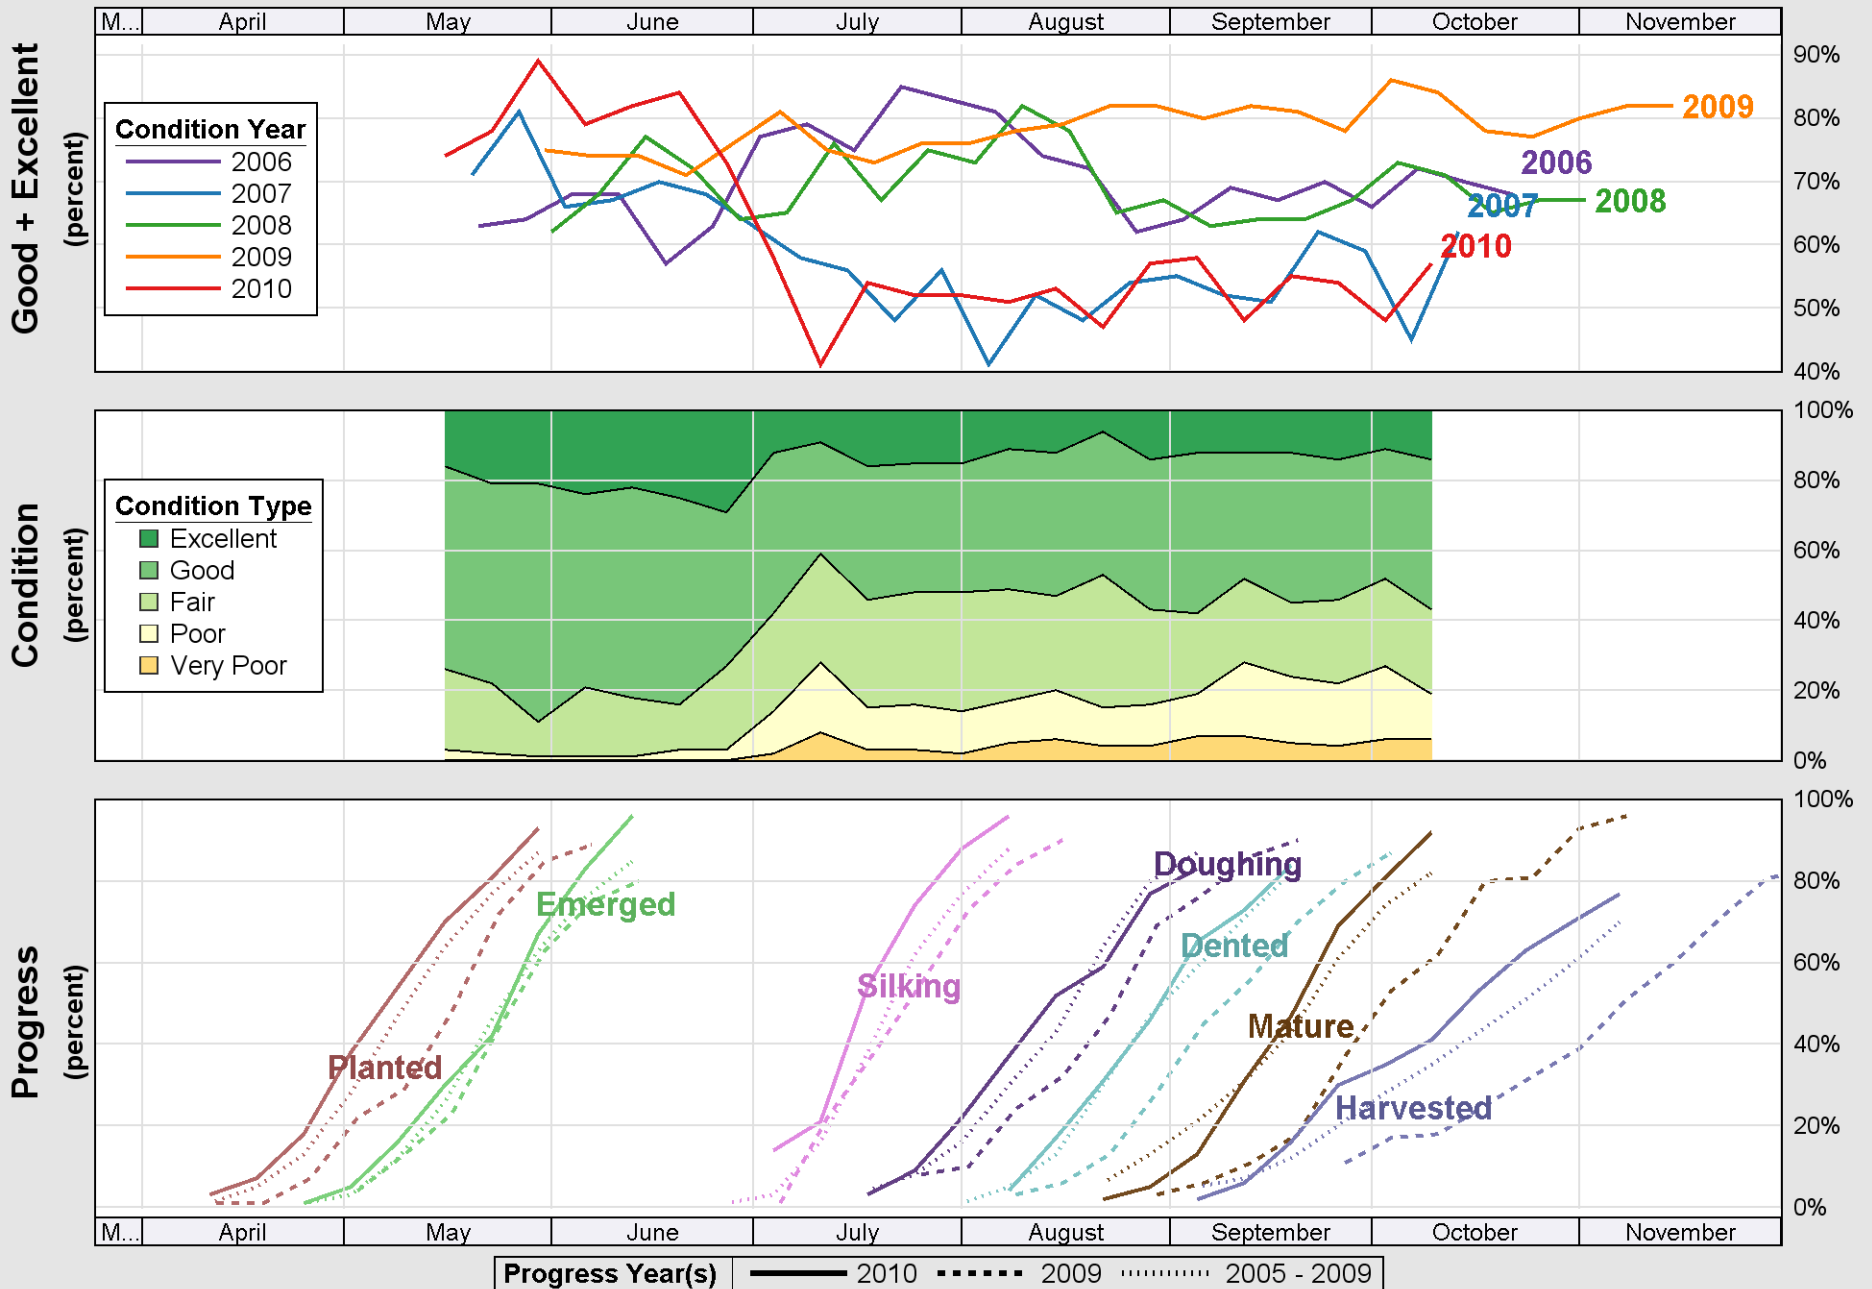

Crop Progress and Condition: Corn in Pennsylvania , 2010

Source: National Agricultural Statistics Service (NASS), Crop Progress Report

Source: National Agricultural Statistics Service (NASS), Crop Progress Report