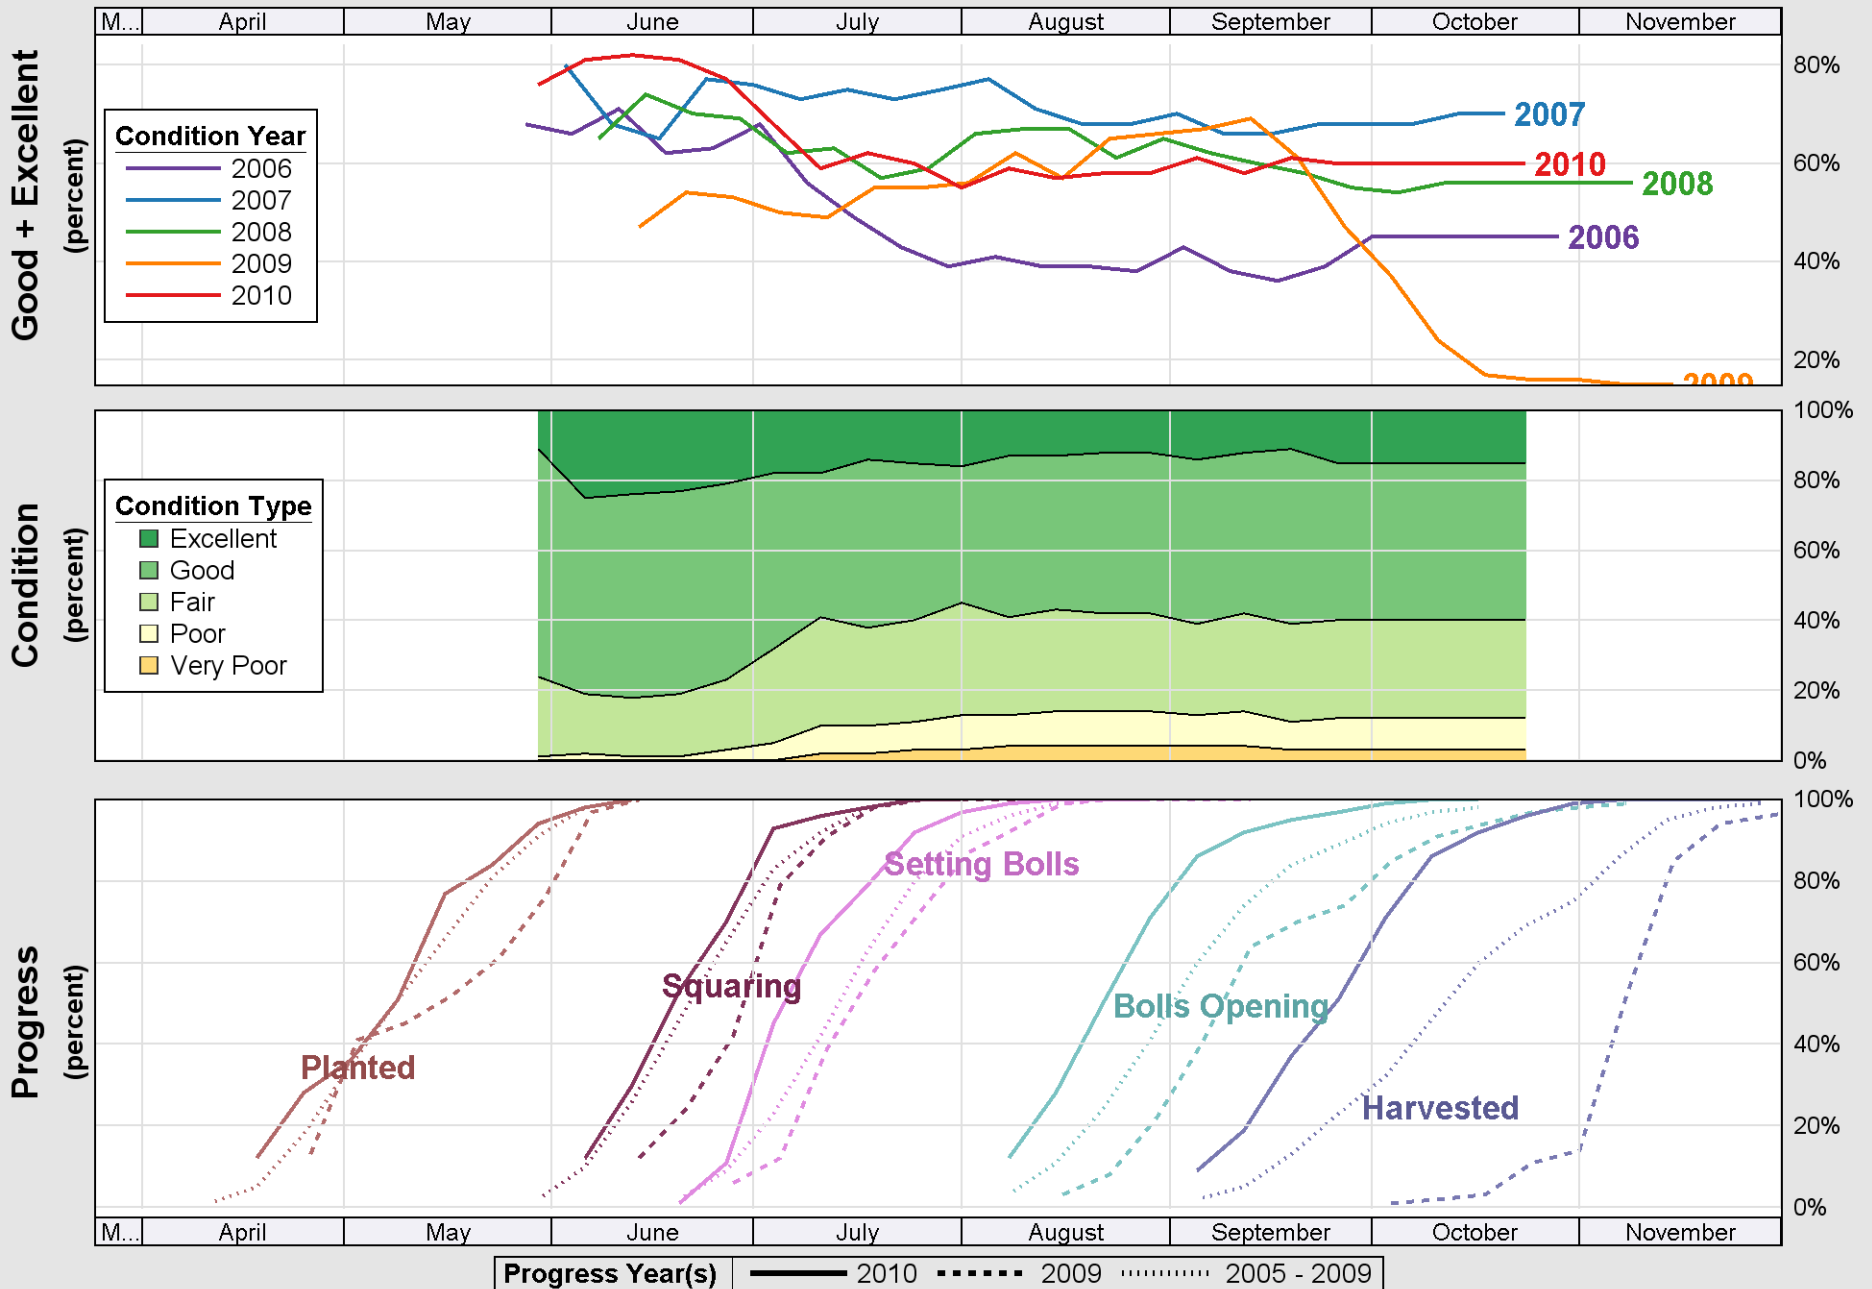

# Crop Progress and Condition: Cotton in Mississippi, 2010

Source: National Agricultural Statistics Service (NASS), Crop Progress Report

# Crop Progress and Condition: Rice in Mississippi, 2010

Source: National Agricultural Statistics Service (NASS), Crop Progress Report

Source: National Agricultural Statistics Service (NASS), Crop Progress Report