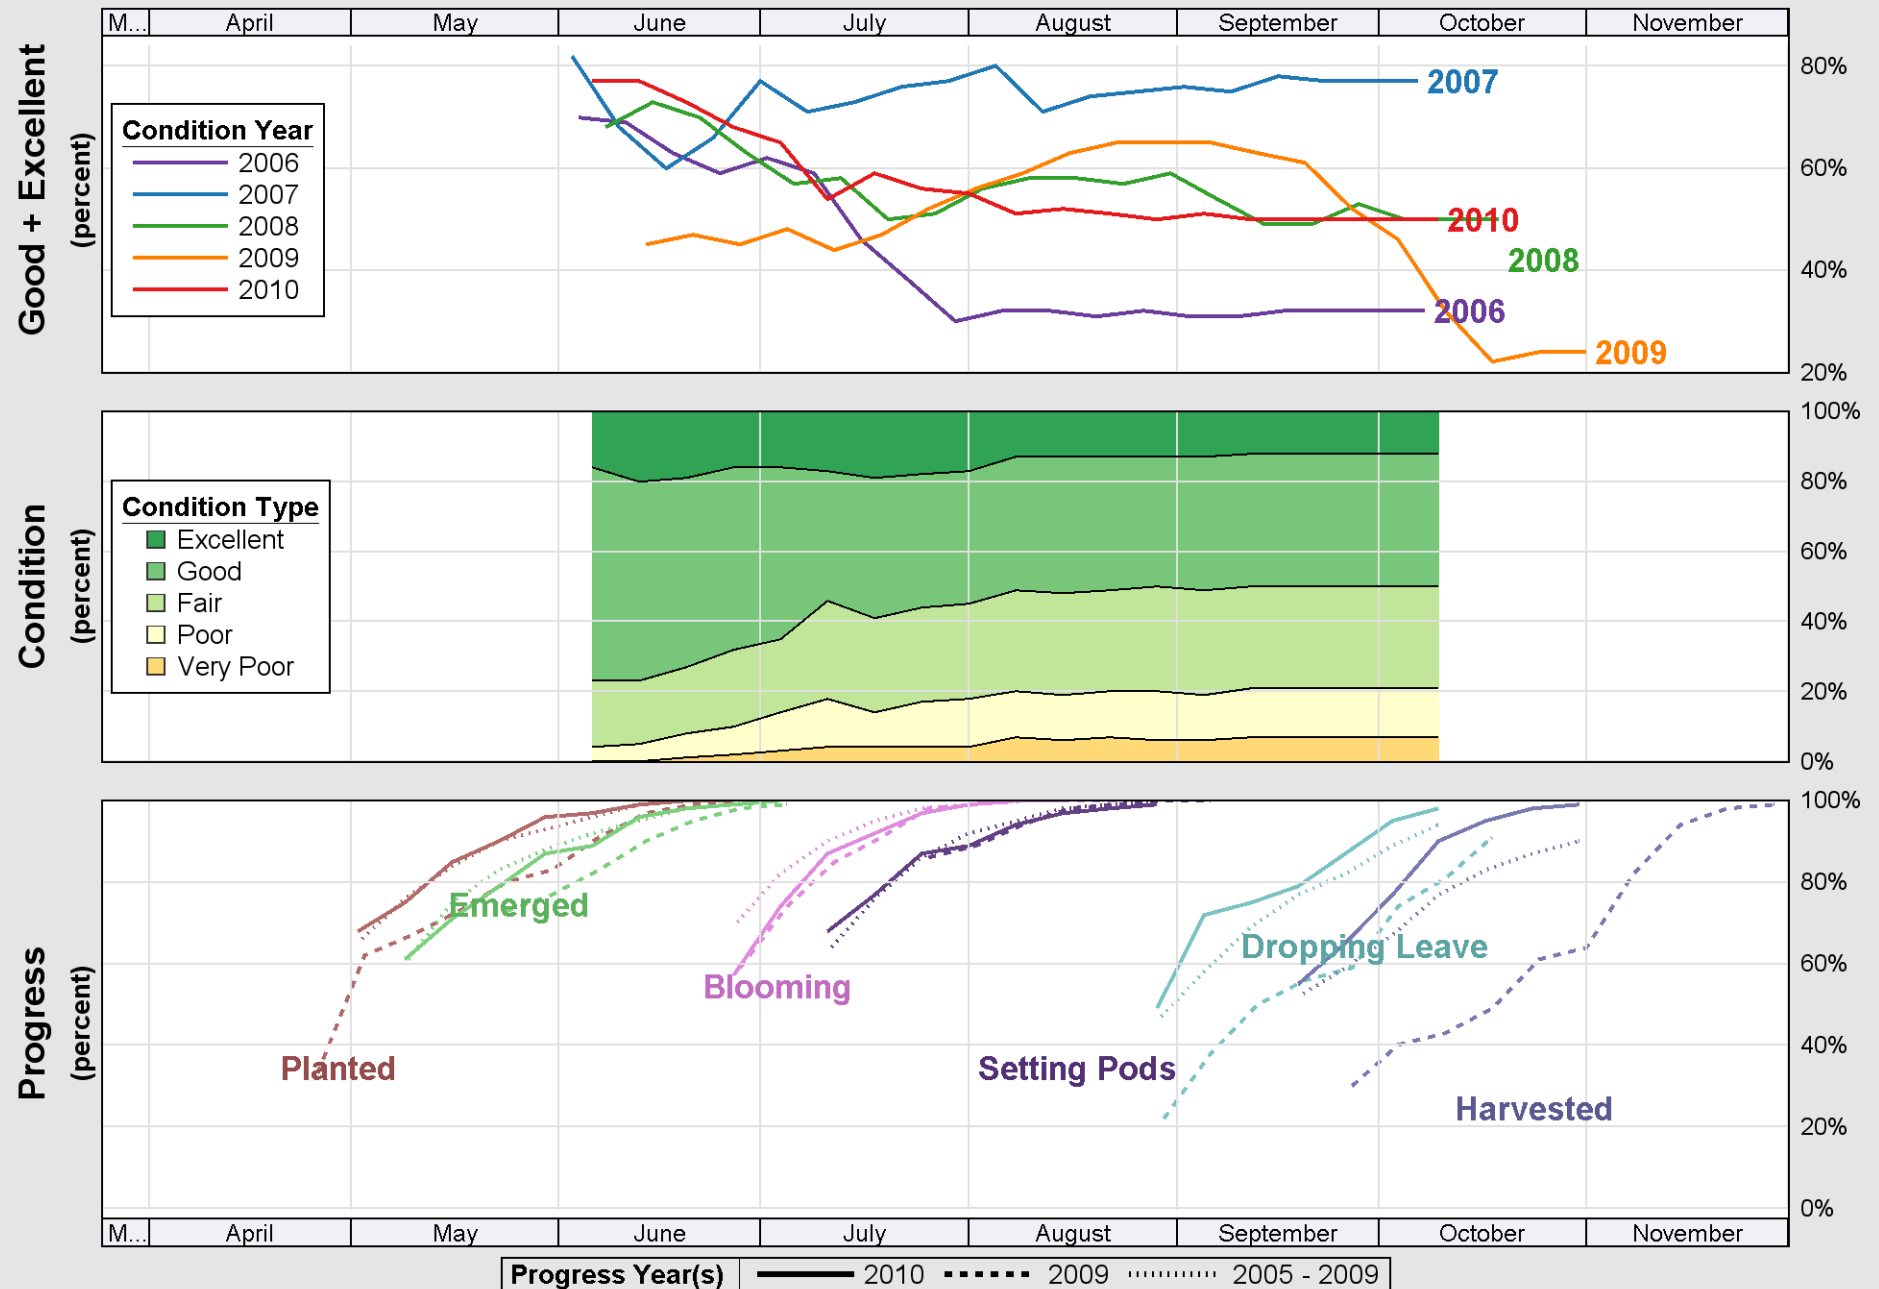

# Crop Progress and Condition: Cotton in Mississippi, 2010

Source: National Agricultural Statistics Service (NASS), Crop Progress Report

# Crop Progress and Condition: Rice in Mississippi, 2010

Source: National Agricultural Statistics Service (NASS), Crop Progress Report

Source: National Agricultural Statistics Service (NASS), Crop Progress Report