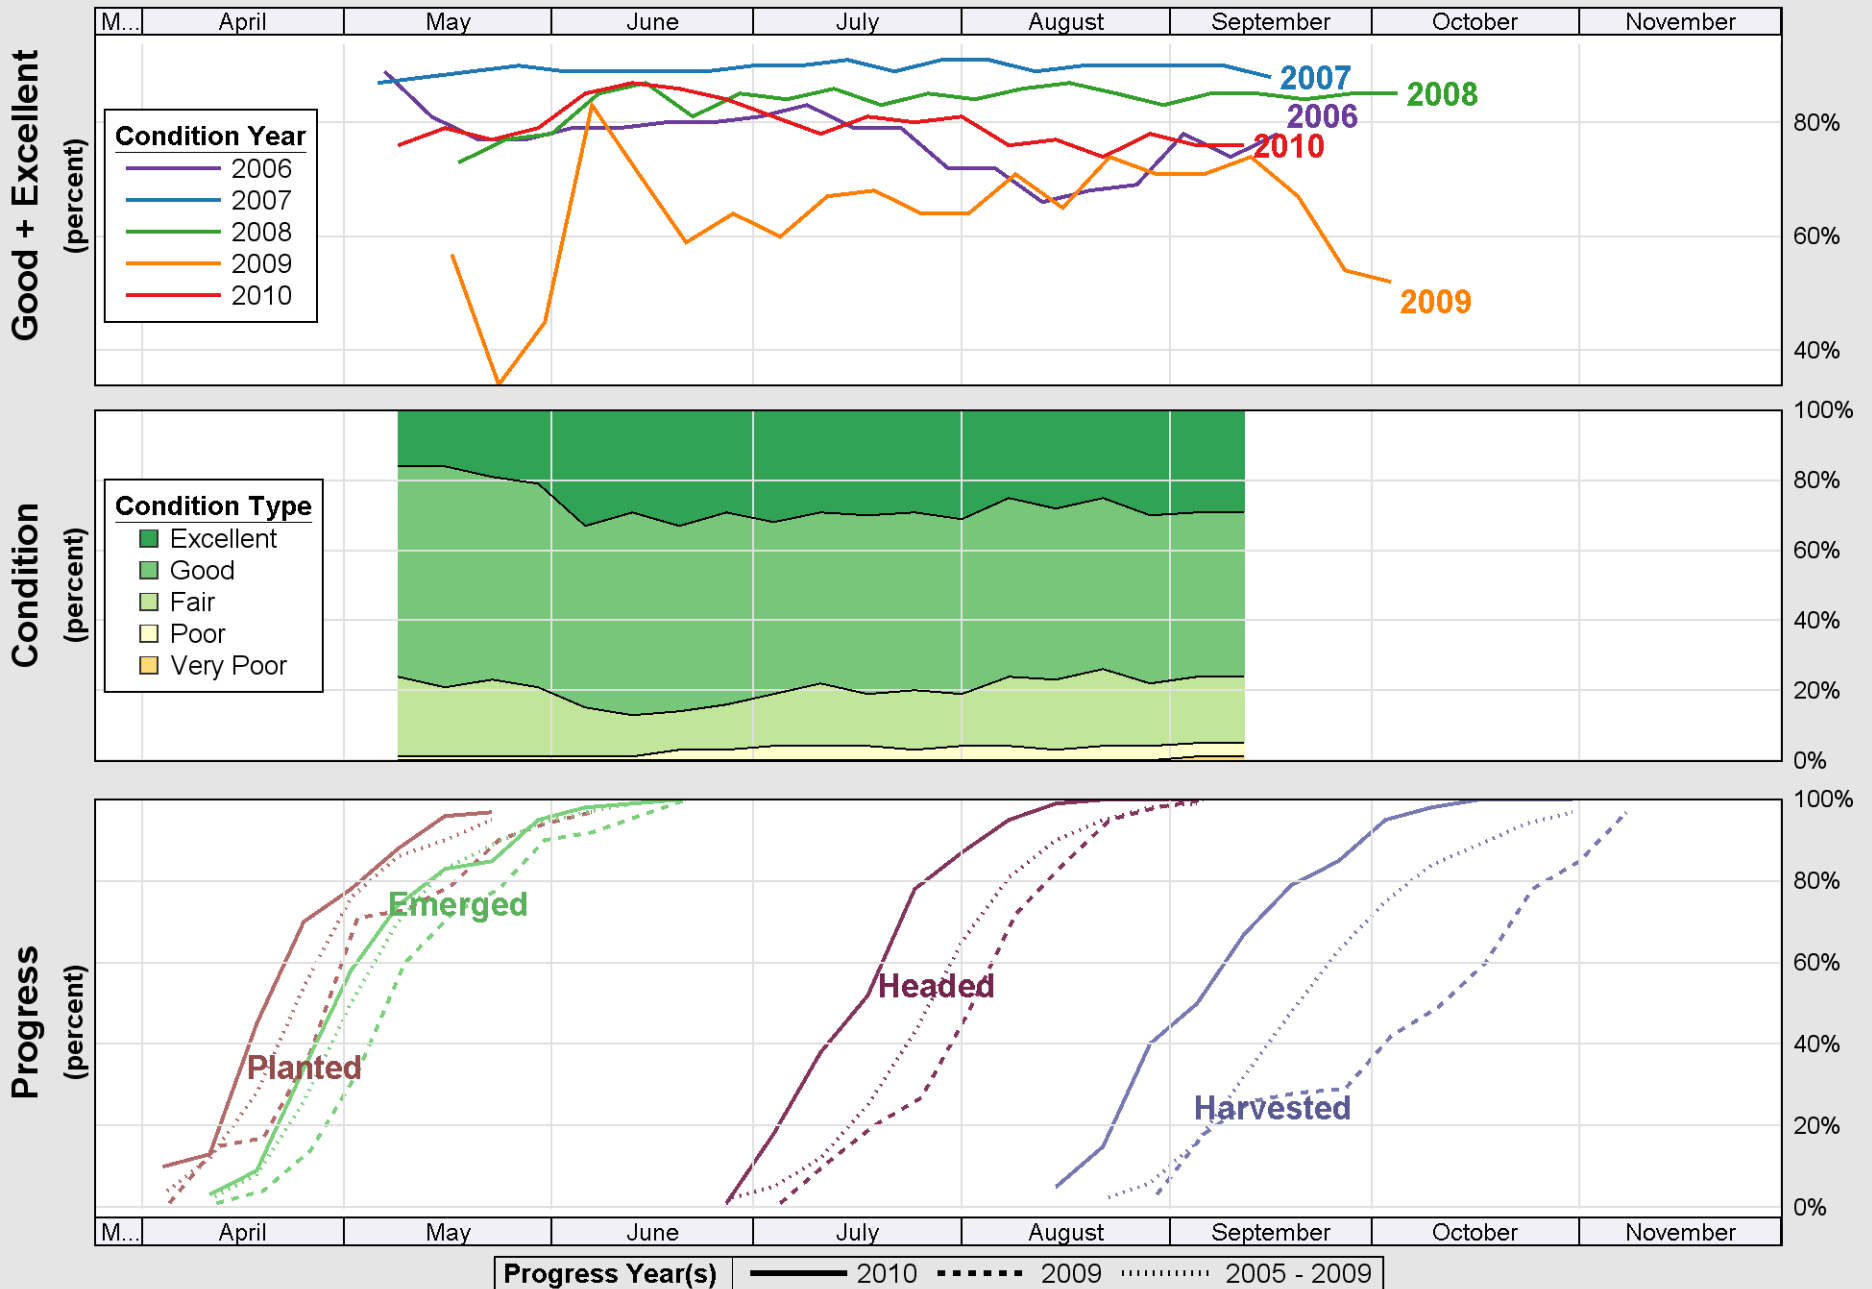

# Crop Progress and Condition: Cotton in Mississippi, 2010

Source: National Agricultural Statistics Service (NASS), Crop Progress Report

# Crop Progress and Condition: Rice in Mississippi, 2010

Source: National Agricultural Statistics Service (NASS), Crop Progress Report

Source: National Agricultural Statistics Service (NASS), Crop Progress Report