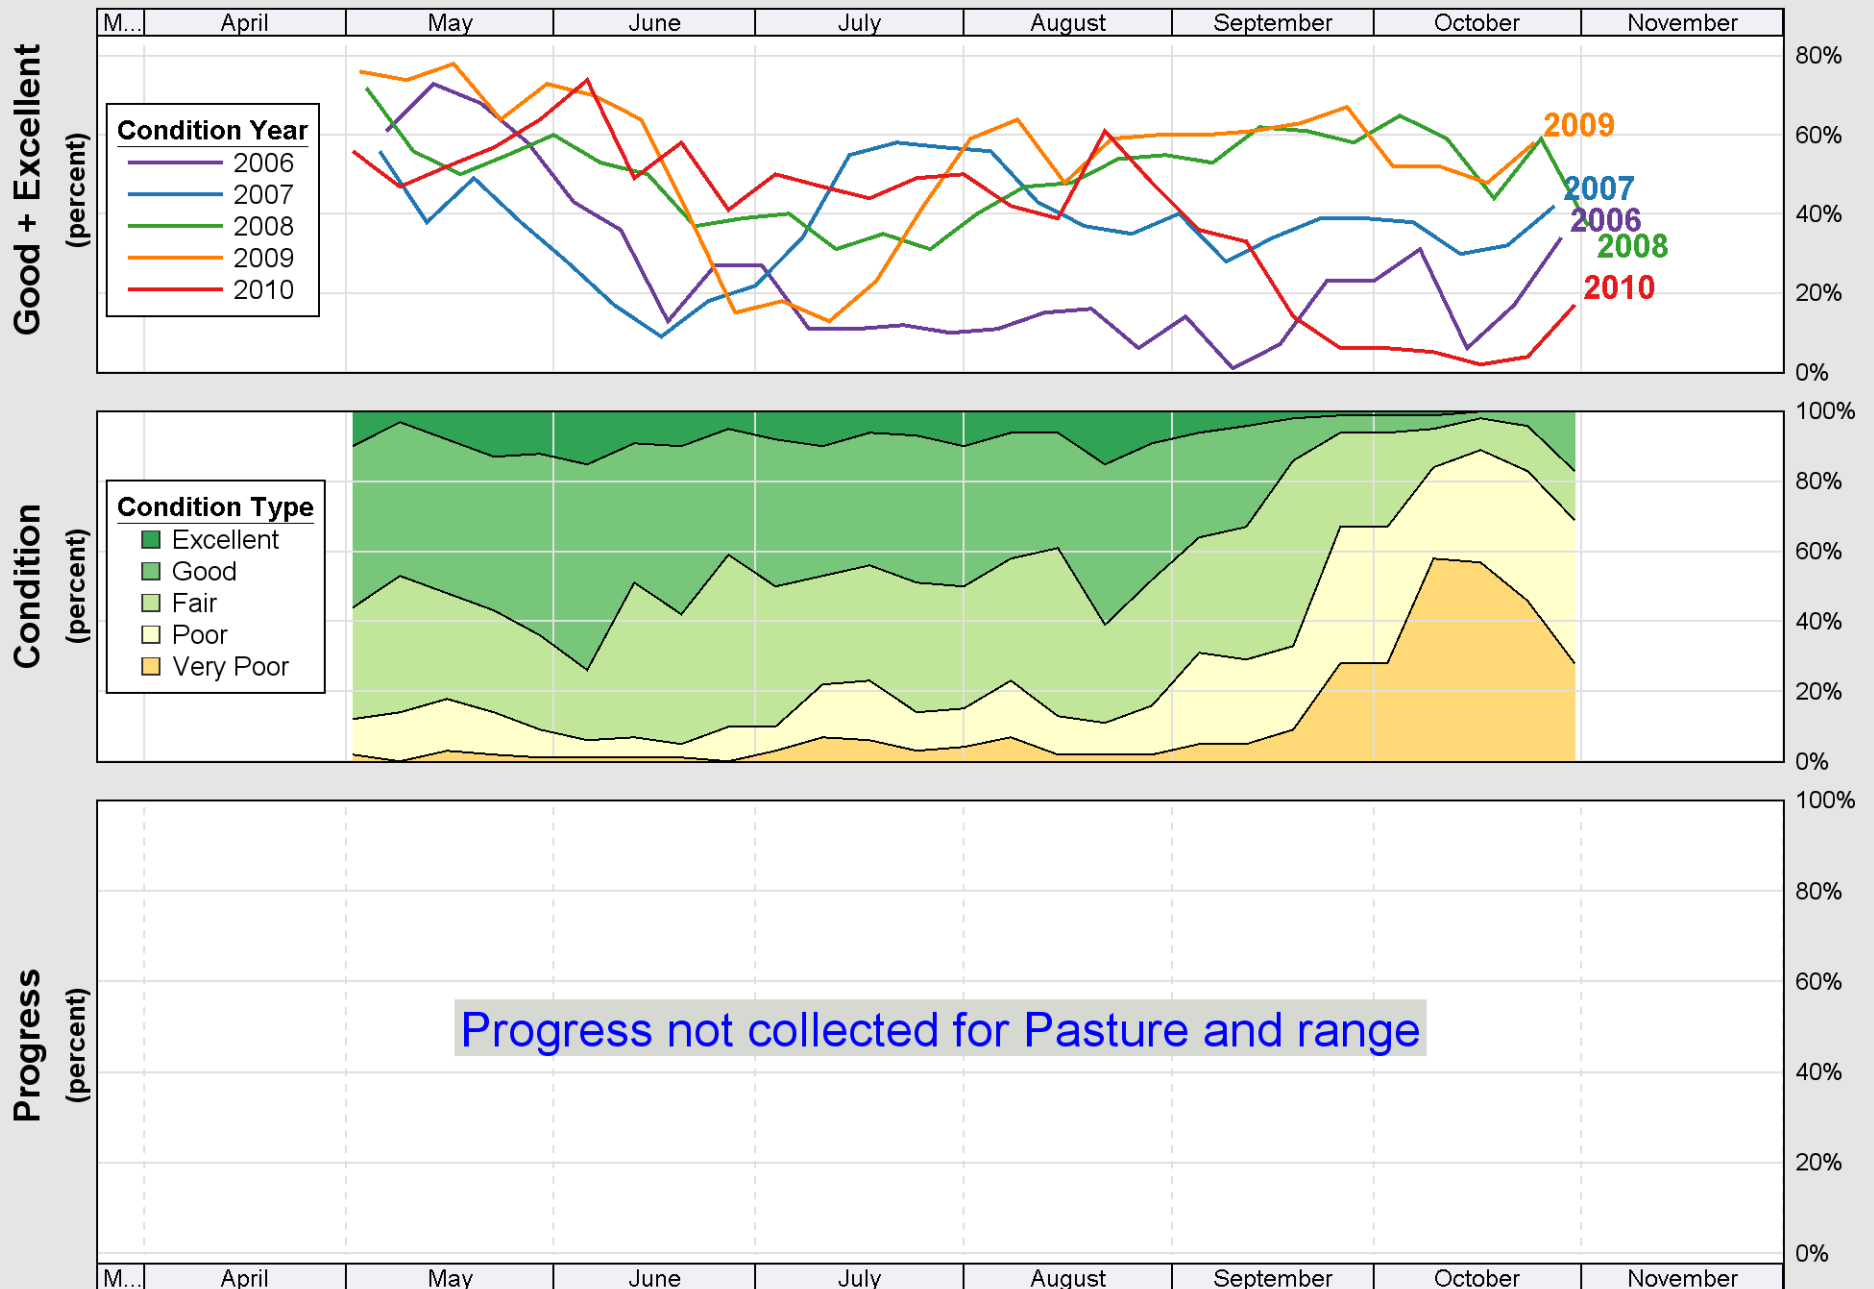

# Crop Progress and Condition: Cotton in Mississippi, 2010

Source: National Agricultural Statistics Service (NASS), Crop Progress Report

# Crop Progress and Condition: Rice in Mississippi, 2010

Source: National Agricultural Statistics Service (NASS), Crop Progress Report

Source: National Agricultural Statistics Service (NASS), Crop Progress Report