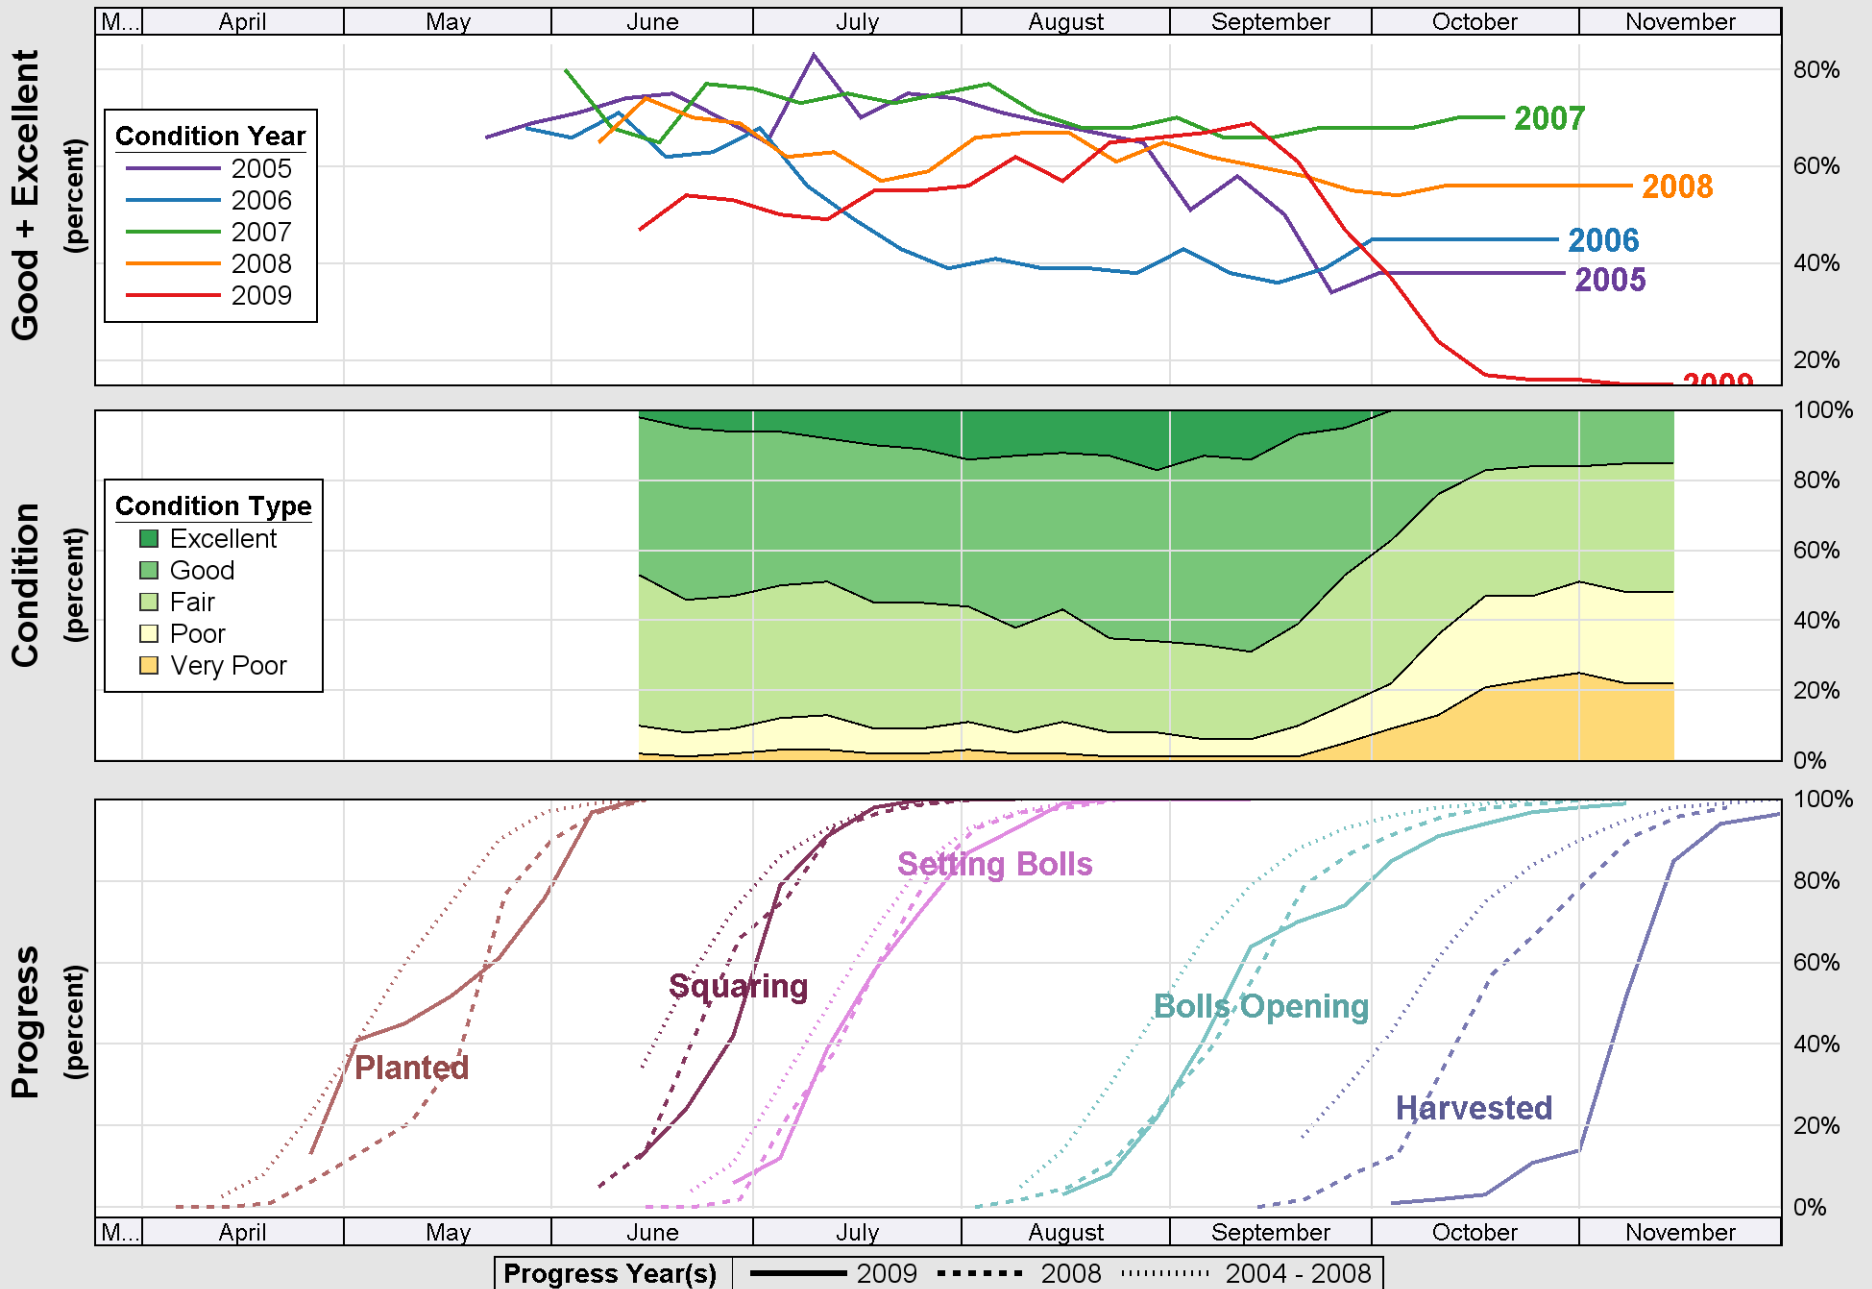

# Crop Progress and Condition: Cotton in Mississippi, 2009

Source: National Agricultural Statistics Service (NASS), Crop Progress Report

# Crop Progress and Condition: Rice in Mississippi, 2009

Source: National Agricultural Statistics Service (NASS), Crop Progress Report

Source: National Agricultural Statistics Service (NASS), Crop Progress Report