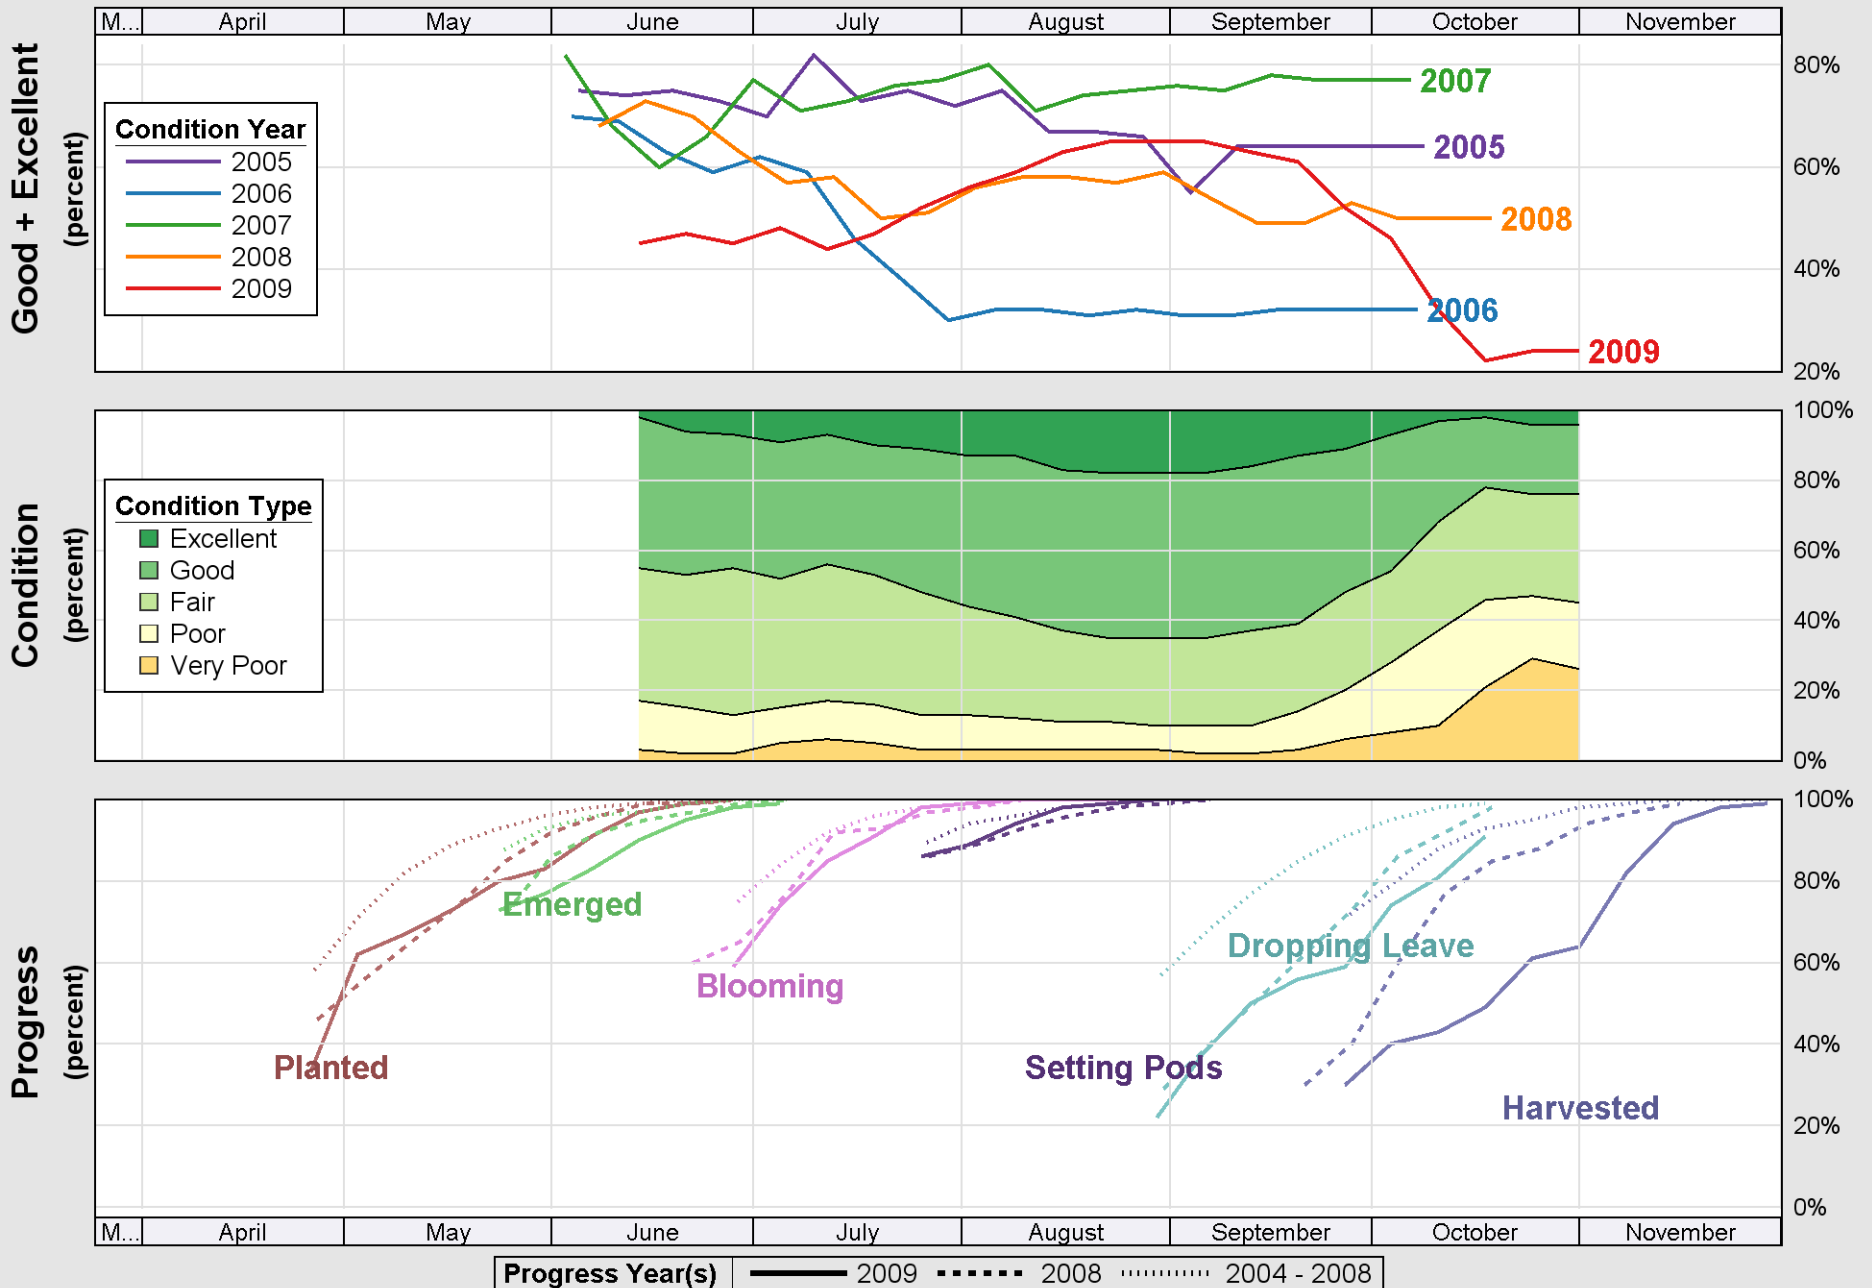

# Crop Progress and Condition: Cotton in Mississippi, 2009

Source: National Agricultural Statistics Service (NASS), Crop Progress Report

# Crop Progress and Condition: Rice in Mississippi, 2009

Source: National Agricultural Statistics Service (NASS), Crop Progress Report

Source: National Agricultural Statistics Service (NASS), Crop Progress Report