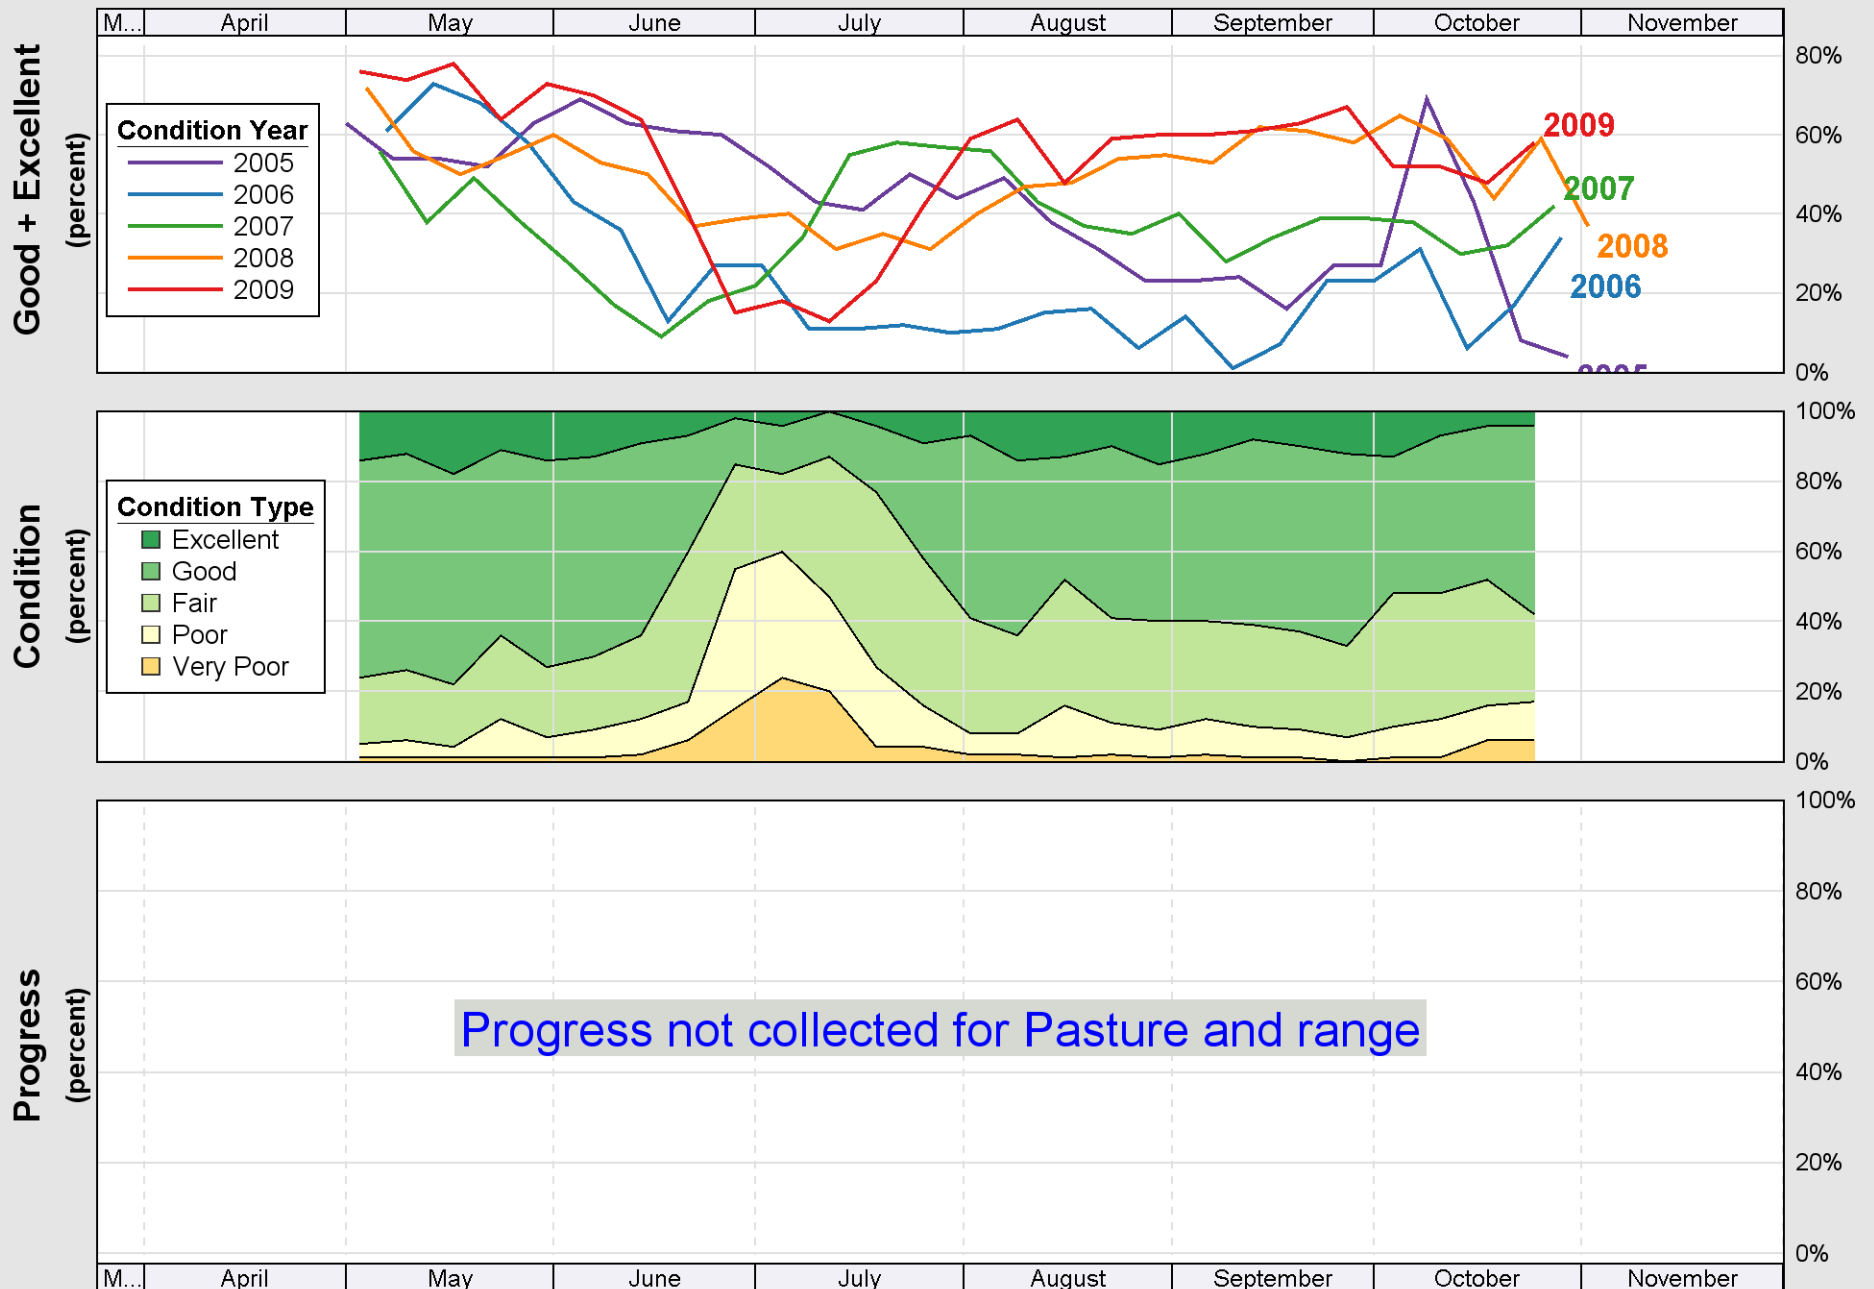

# Crop Progress and Condition: Cotton in Mississippi, 2009

Source: National Agricultural Statistics Service (NASS), Crop Progress Report

# Crop Progress and Condition: Rice in Mississippi, 2009

Source: National Agricultural Statistics Service (NASS), Crop Progress Report

Source: National Agricultural Statistics Service (NASS), Crop Progress Report