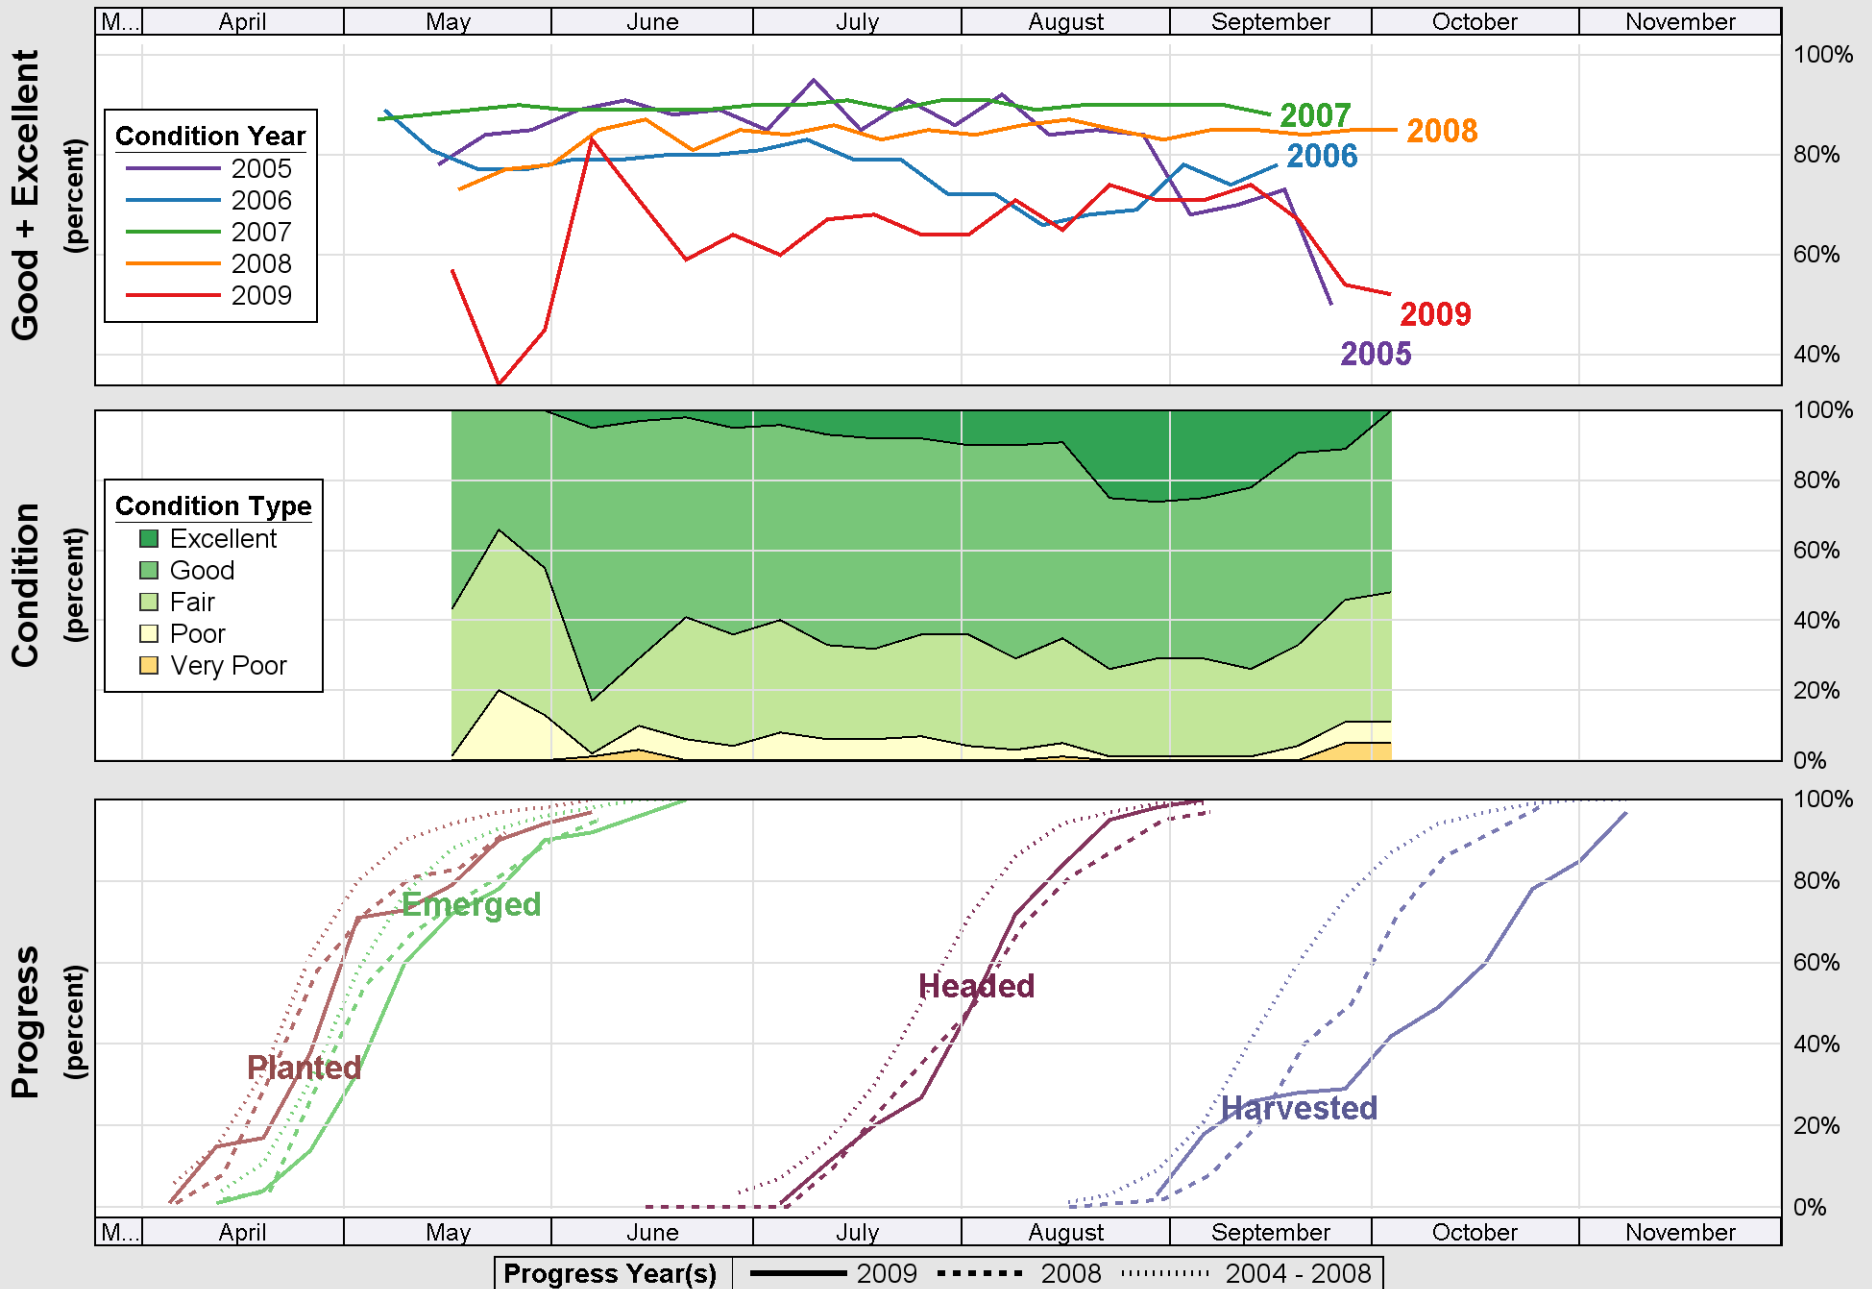

# Crop Progress and Condition: Cotton in Mississippi, 2009

Source: National Agricultural Statistics Service (NASS), Crop Progress Report

# Crop Progress and Condition: Rice in Mississippi, 2009

Source: National Agricultural Statistics Service (NASS), Crop Progress Report

Source: National Agricultural Statistics Service (NASS), Crop Progress Report