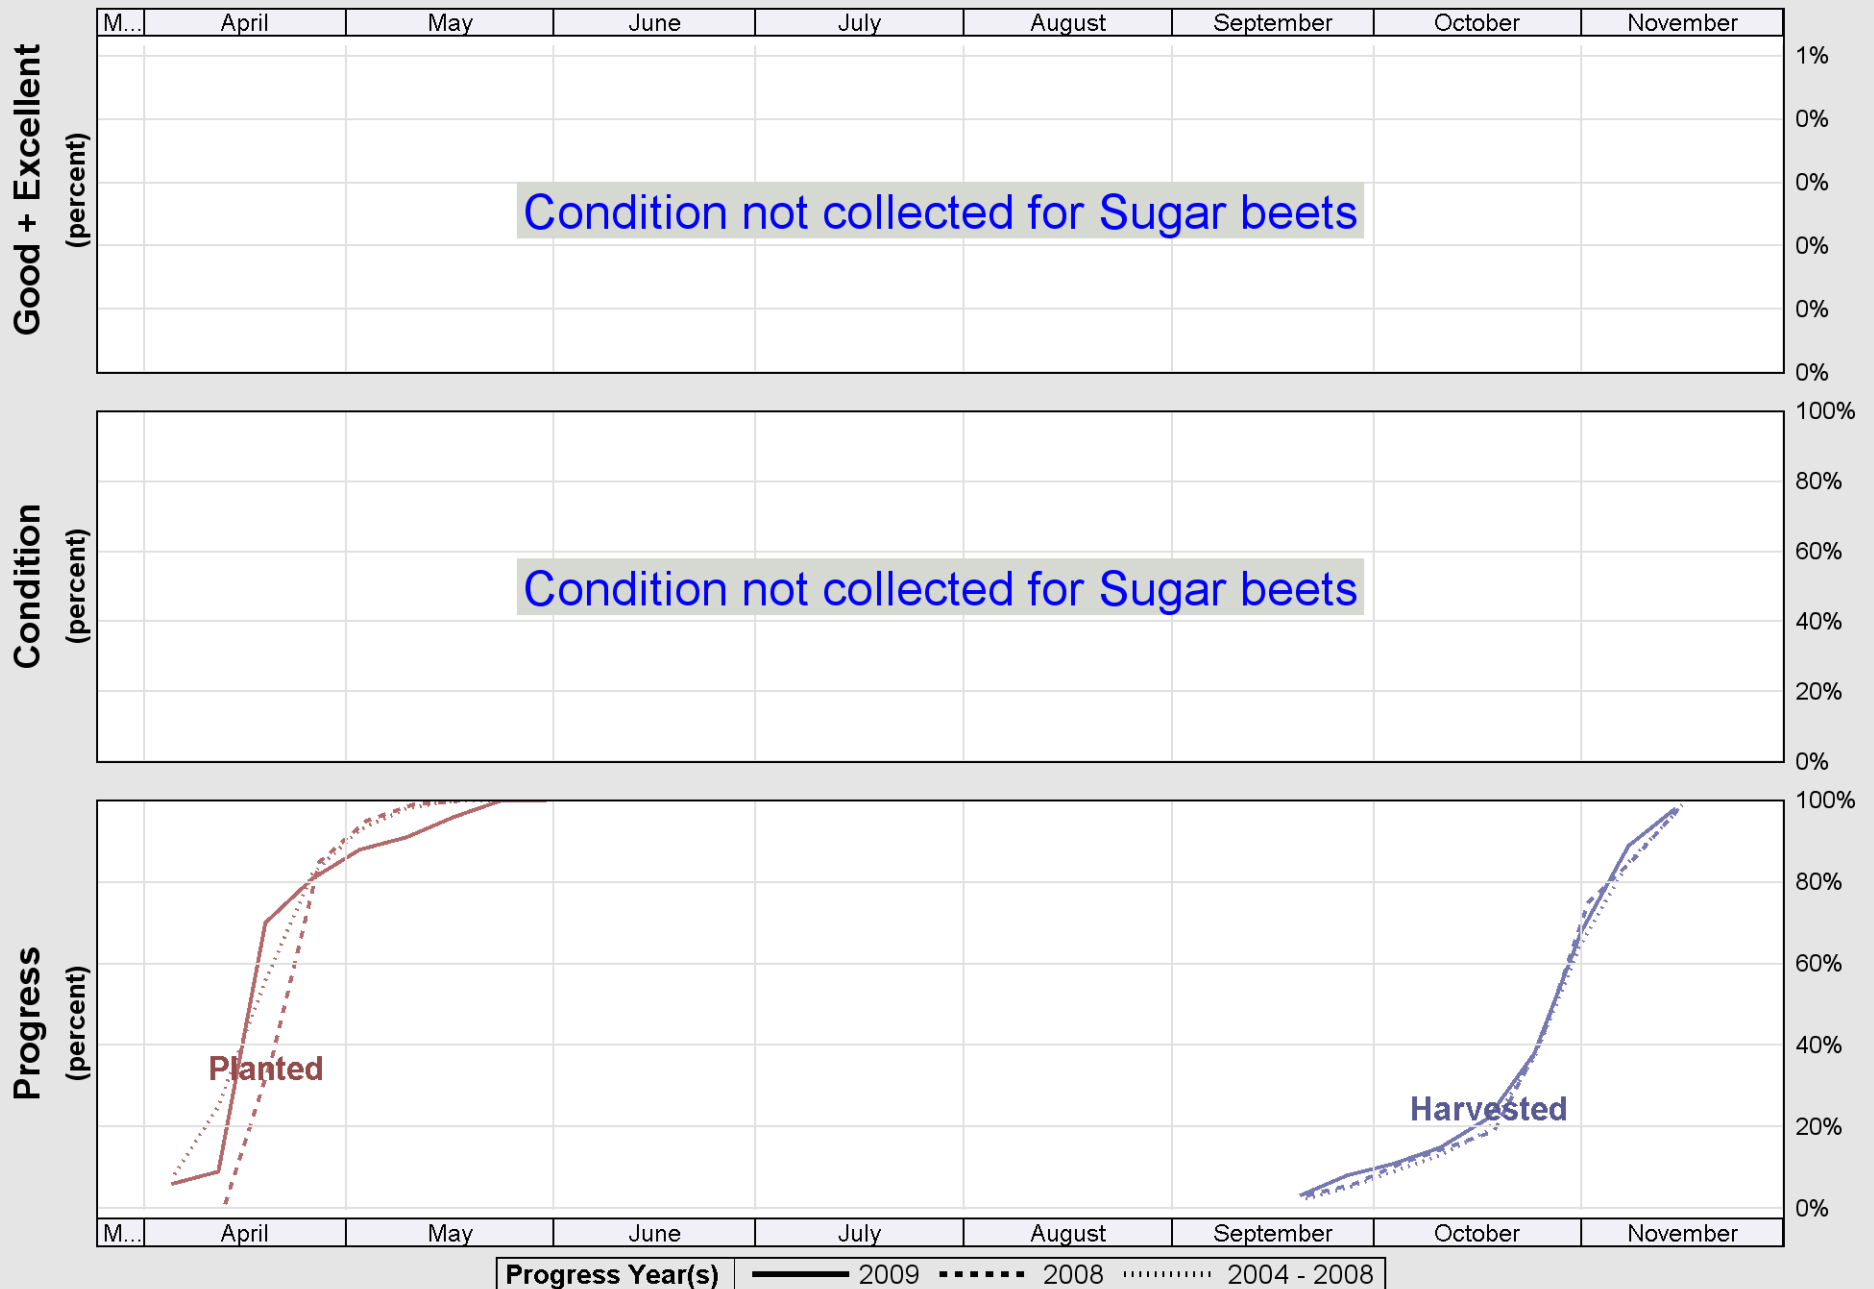

Crop Progress and Condition: Corn in Michigan , 2009

Source: National Agricultural Statistics Service (NASS), Crop Progress Report

Crop Progress and Condition: Soybeans in Michigan , 2009

Source: National Agricultural Statistics Service (NASS), Crop Progress Report

Source: National Agricultural Statistics Service (NASS), Crop Progress Report