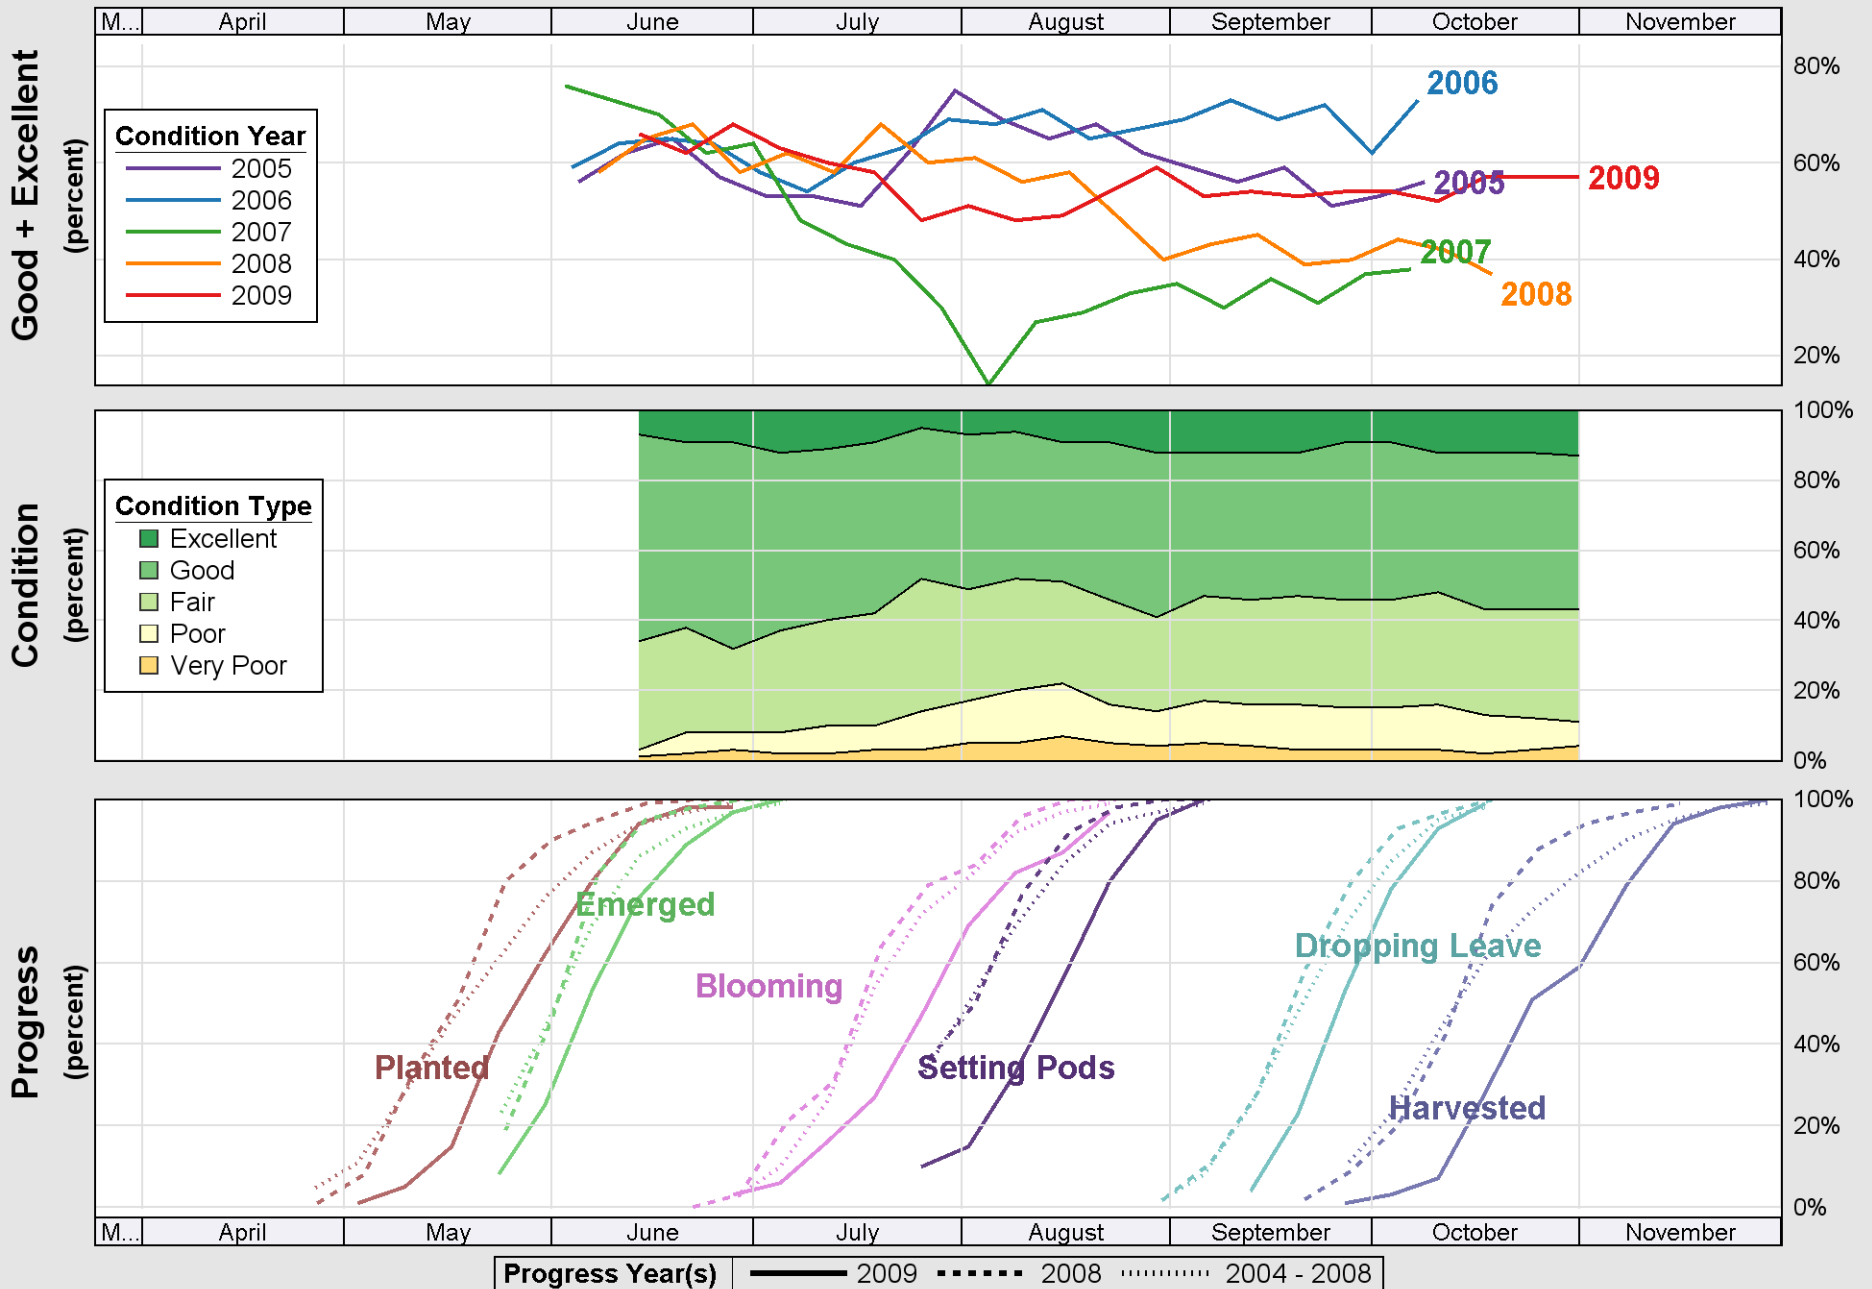

Crop Progress and Condition: Corn in Michigan , 2009

Source: National Agricultural Statistics Service (NASS), Crop Progress Report

Crop Progress and Condition: Soybeans in Michigan , 2009

Source: National Agricultural Statistics Service (NASS), Crop Progress Report

Source: National Agricultural Statistics Service (NASS), Crop Progress Report