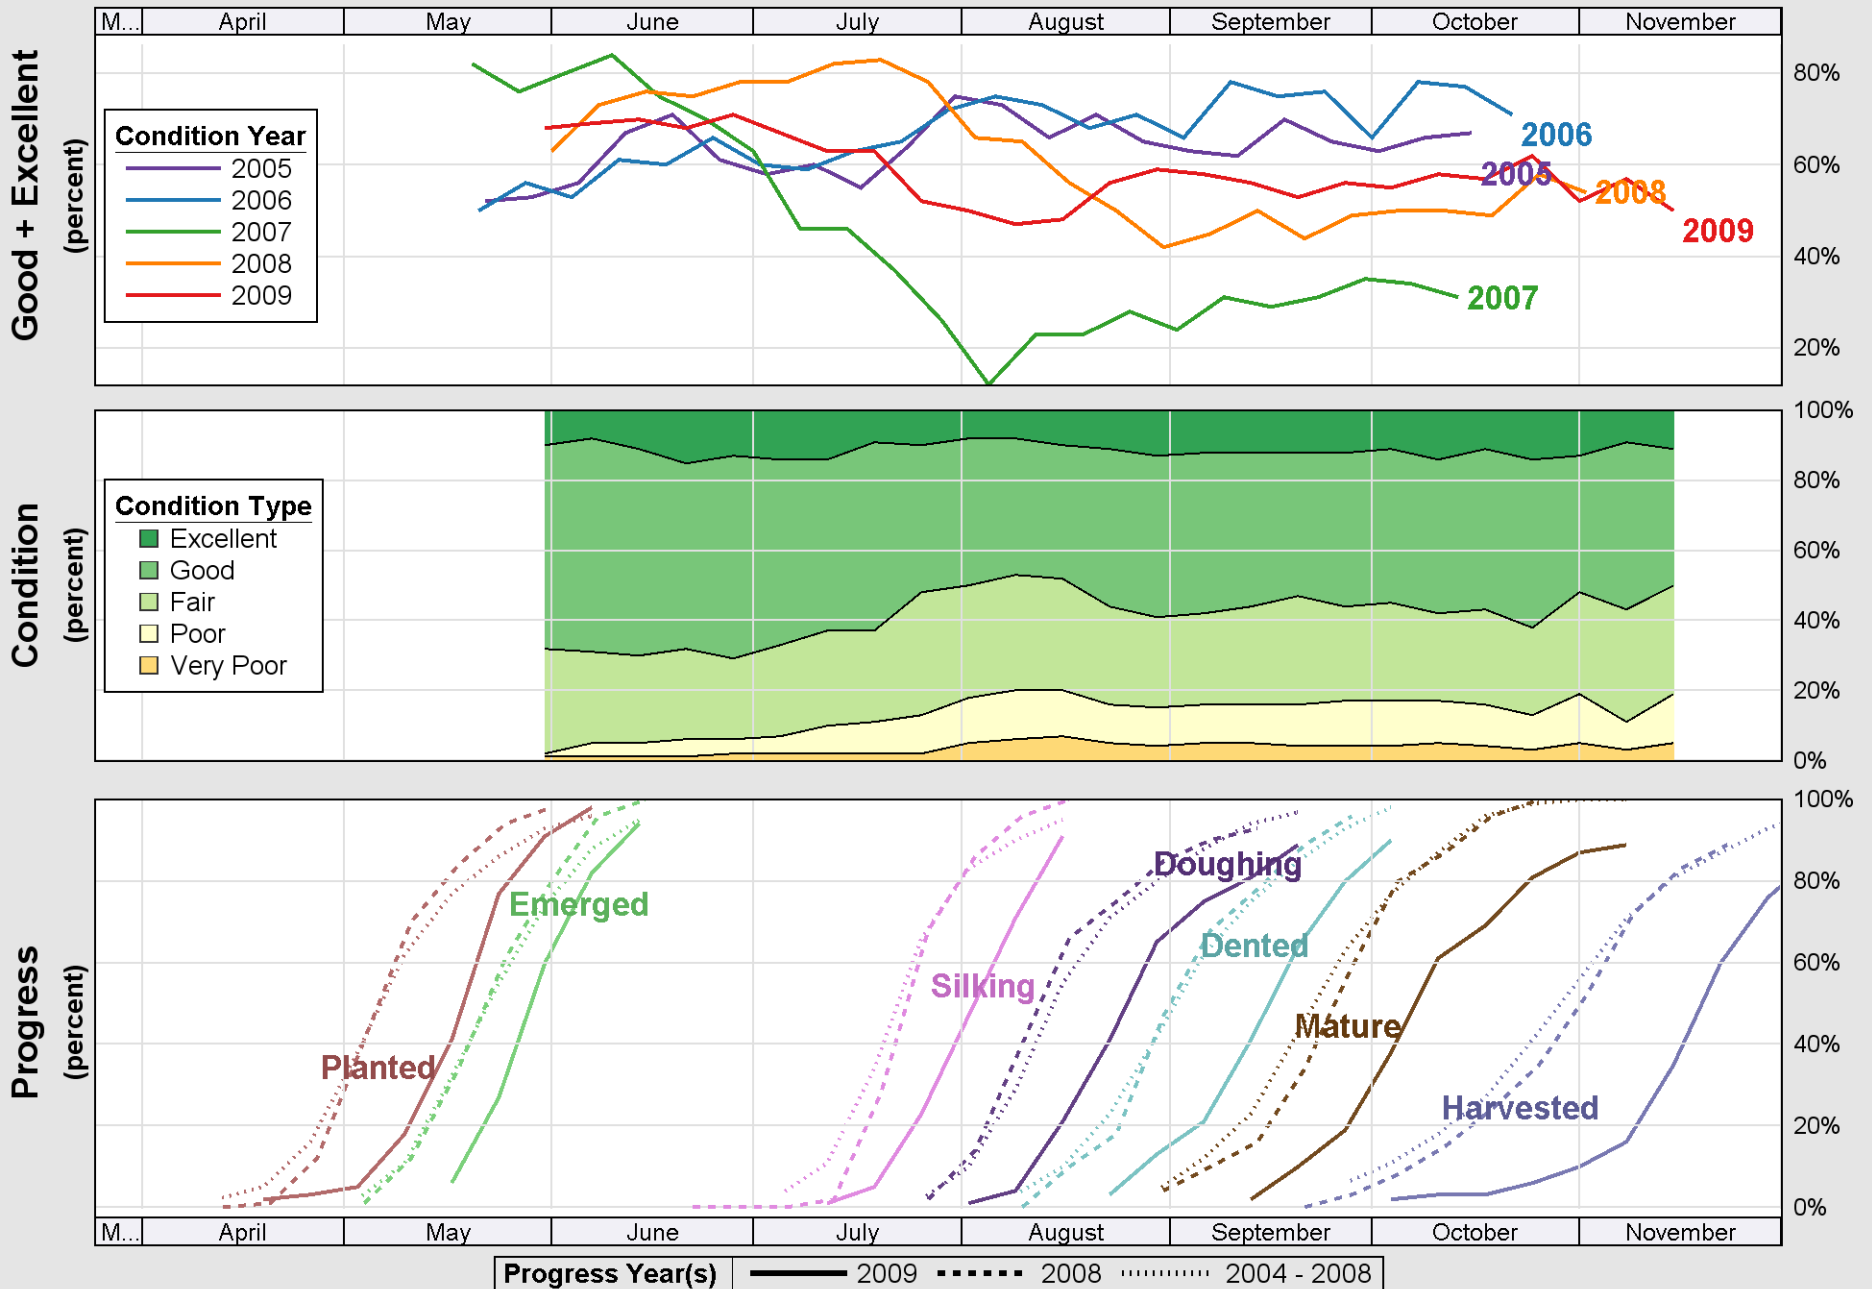

Crop Progress and Condition: Corn in Michigan , 2009

Source: National Agricultural Statistics Service (NASS), Crop Progress Report

Crop Progress and Condition: Soybeans in Michigan , 2009

Source: National Agricultural Statistics Service (NASS), Crop Progress Report

Source: National Agricultural Statistics Service (NASS), Crop Progress Report