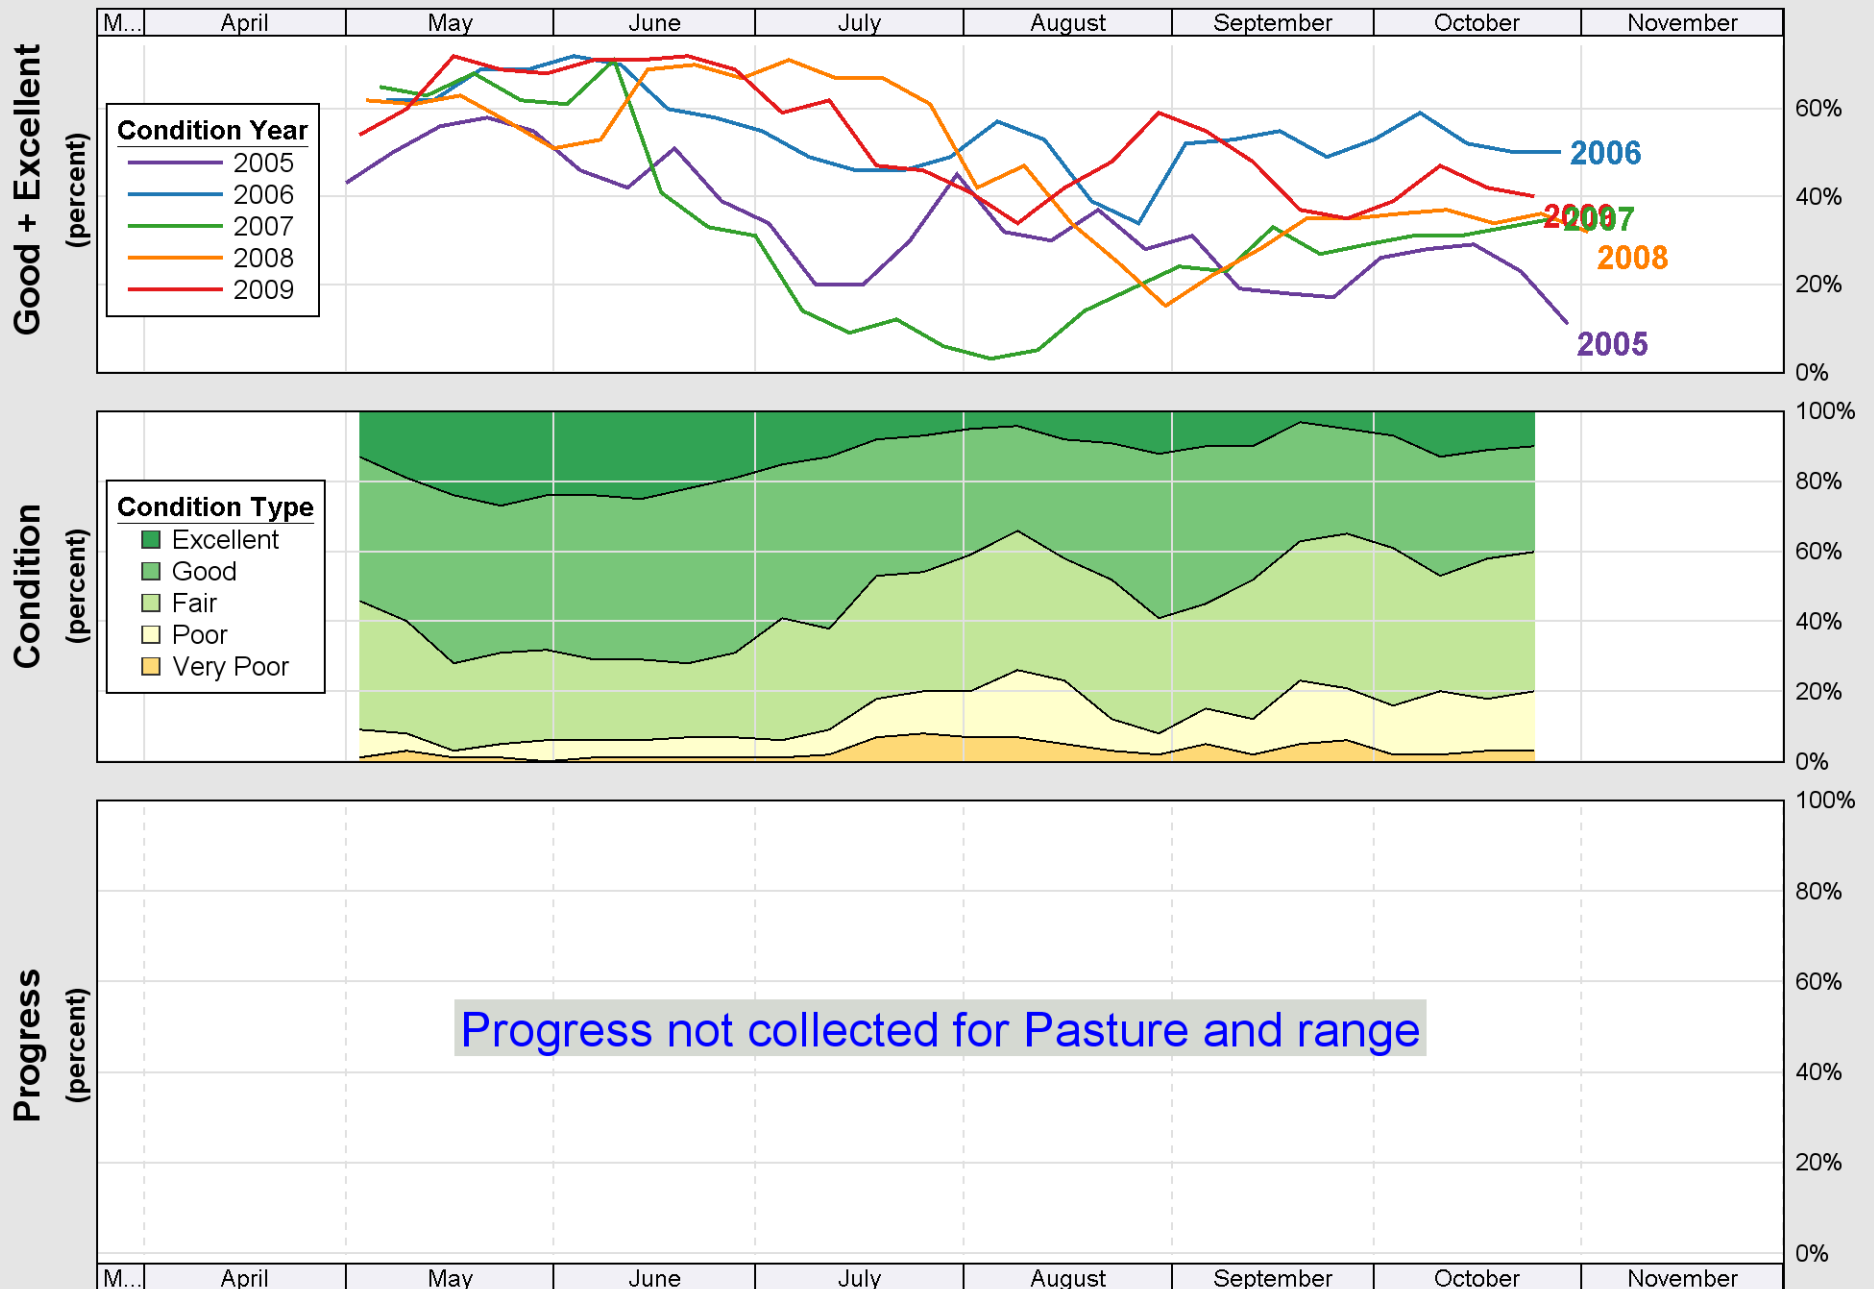

Crop Progress and Condition: Corn in Michigan , 2009

Source: National Agricultural Statistics Service (NASS), Crop Progress Report

Crop Progress and Condition: Soybeans in Michigan , 2009

Source: National Agricultural Statistics Service (NASS), Crop Progress Report

Source: National Agricultural Statistics Service (NASS), Crop Progress Report