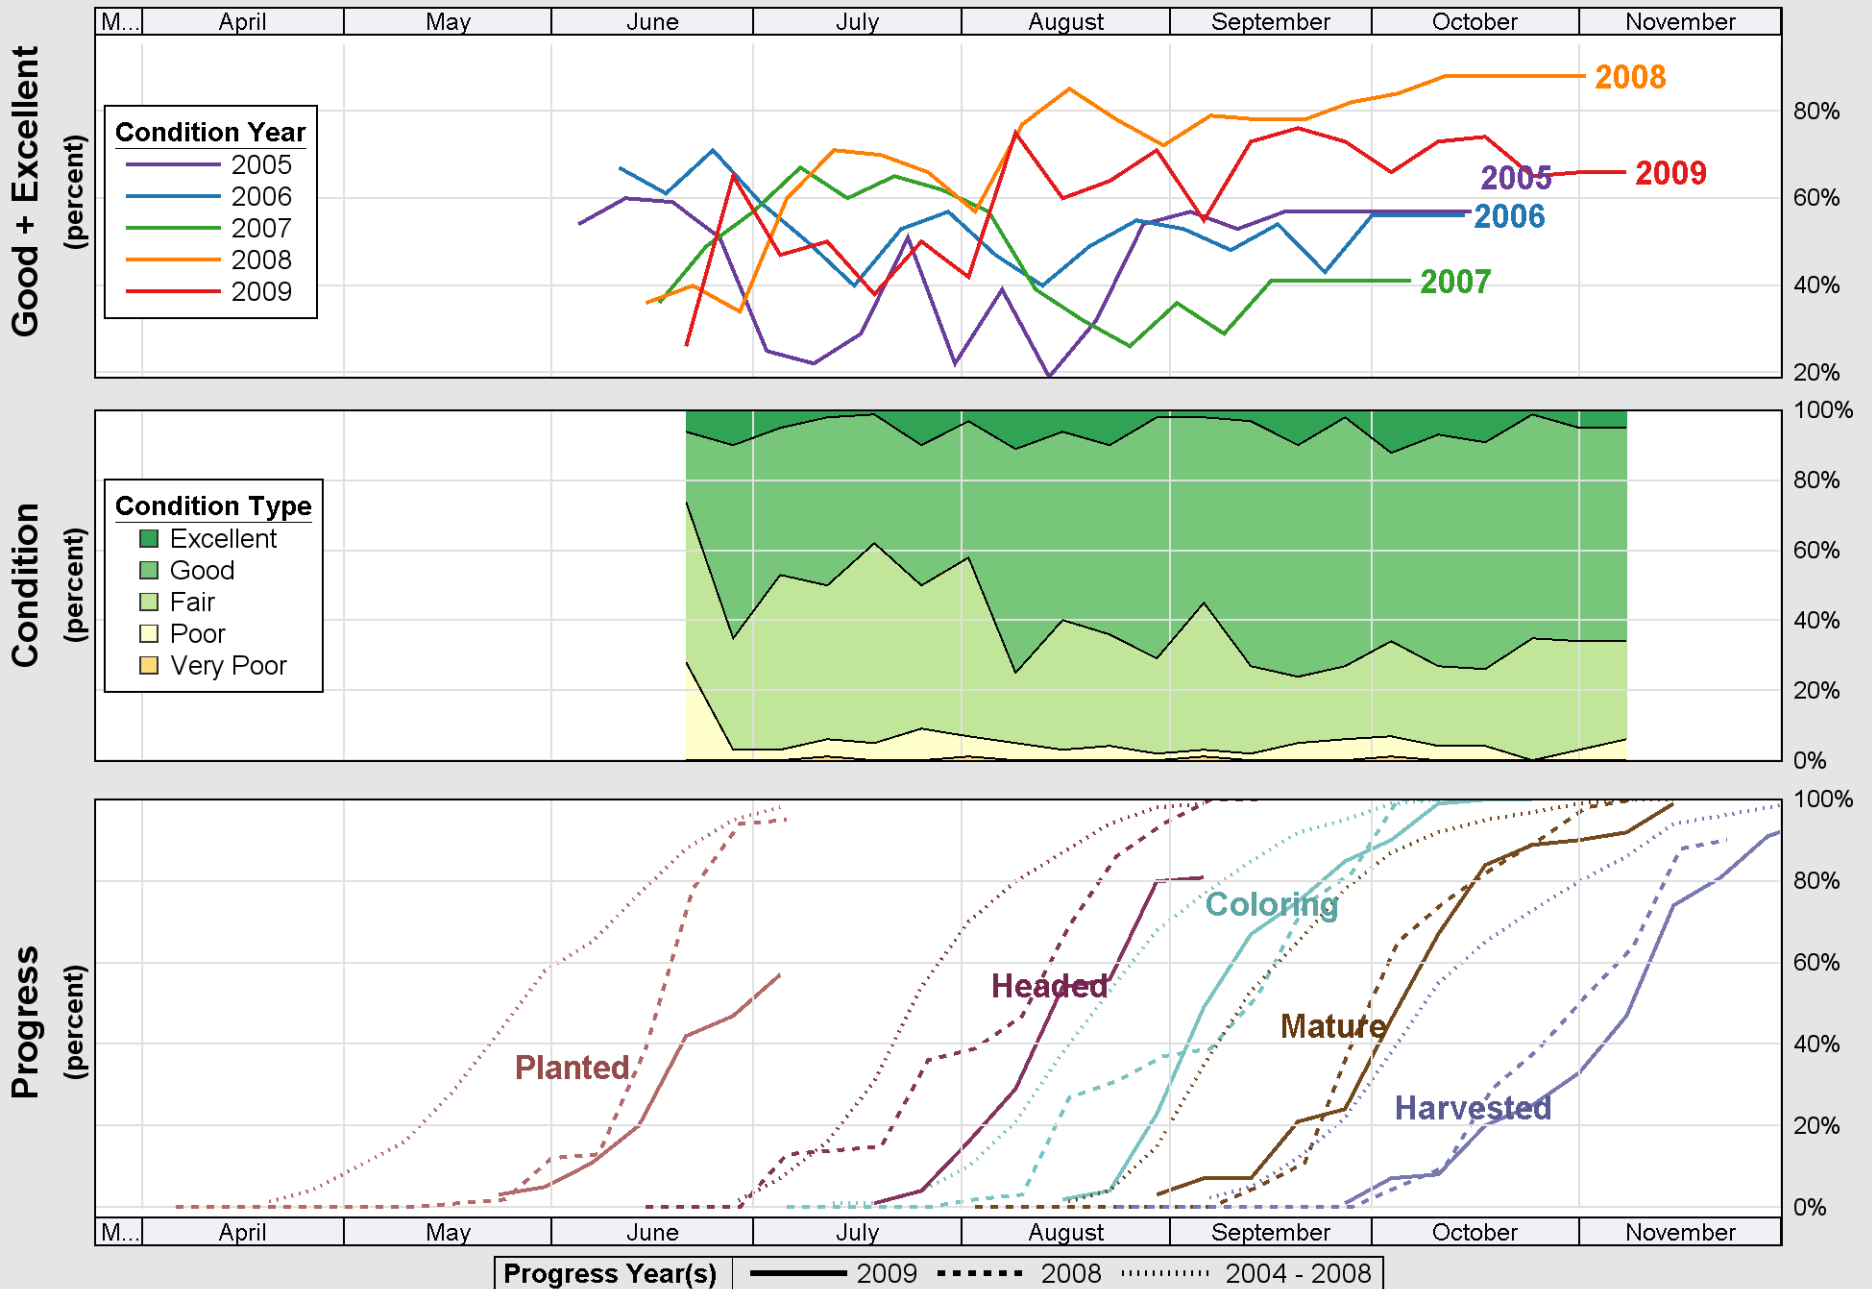

### Crop Progress and Condition: Corn in Illinois , 2009

Source: National Agricultural Statistics Service (NASS), Crop Progress Report

Source: National Agricultural Statistics Service (NASS), Crop Progress Report

Source: National Agricultural Statistics Service (NASS), Crop Progress Report

Source: National Agricultural Statistics Service (NASS), Crop Progress Report