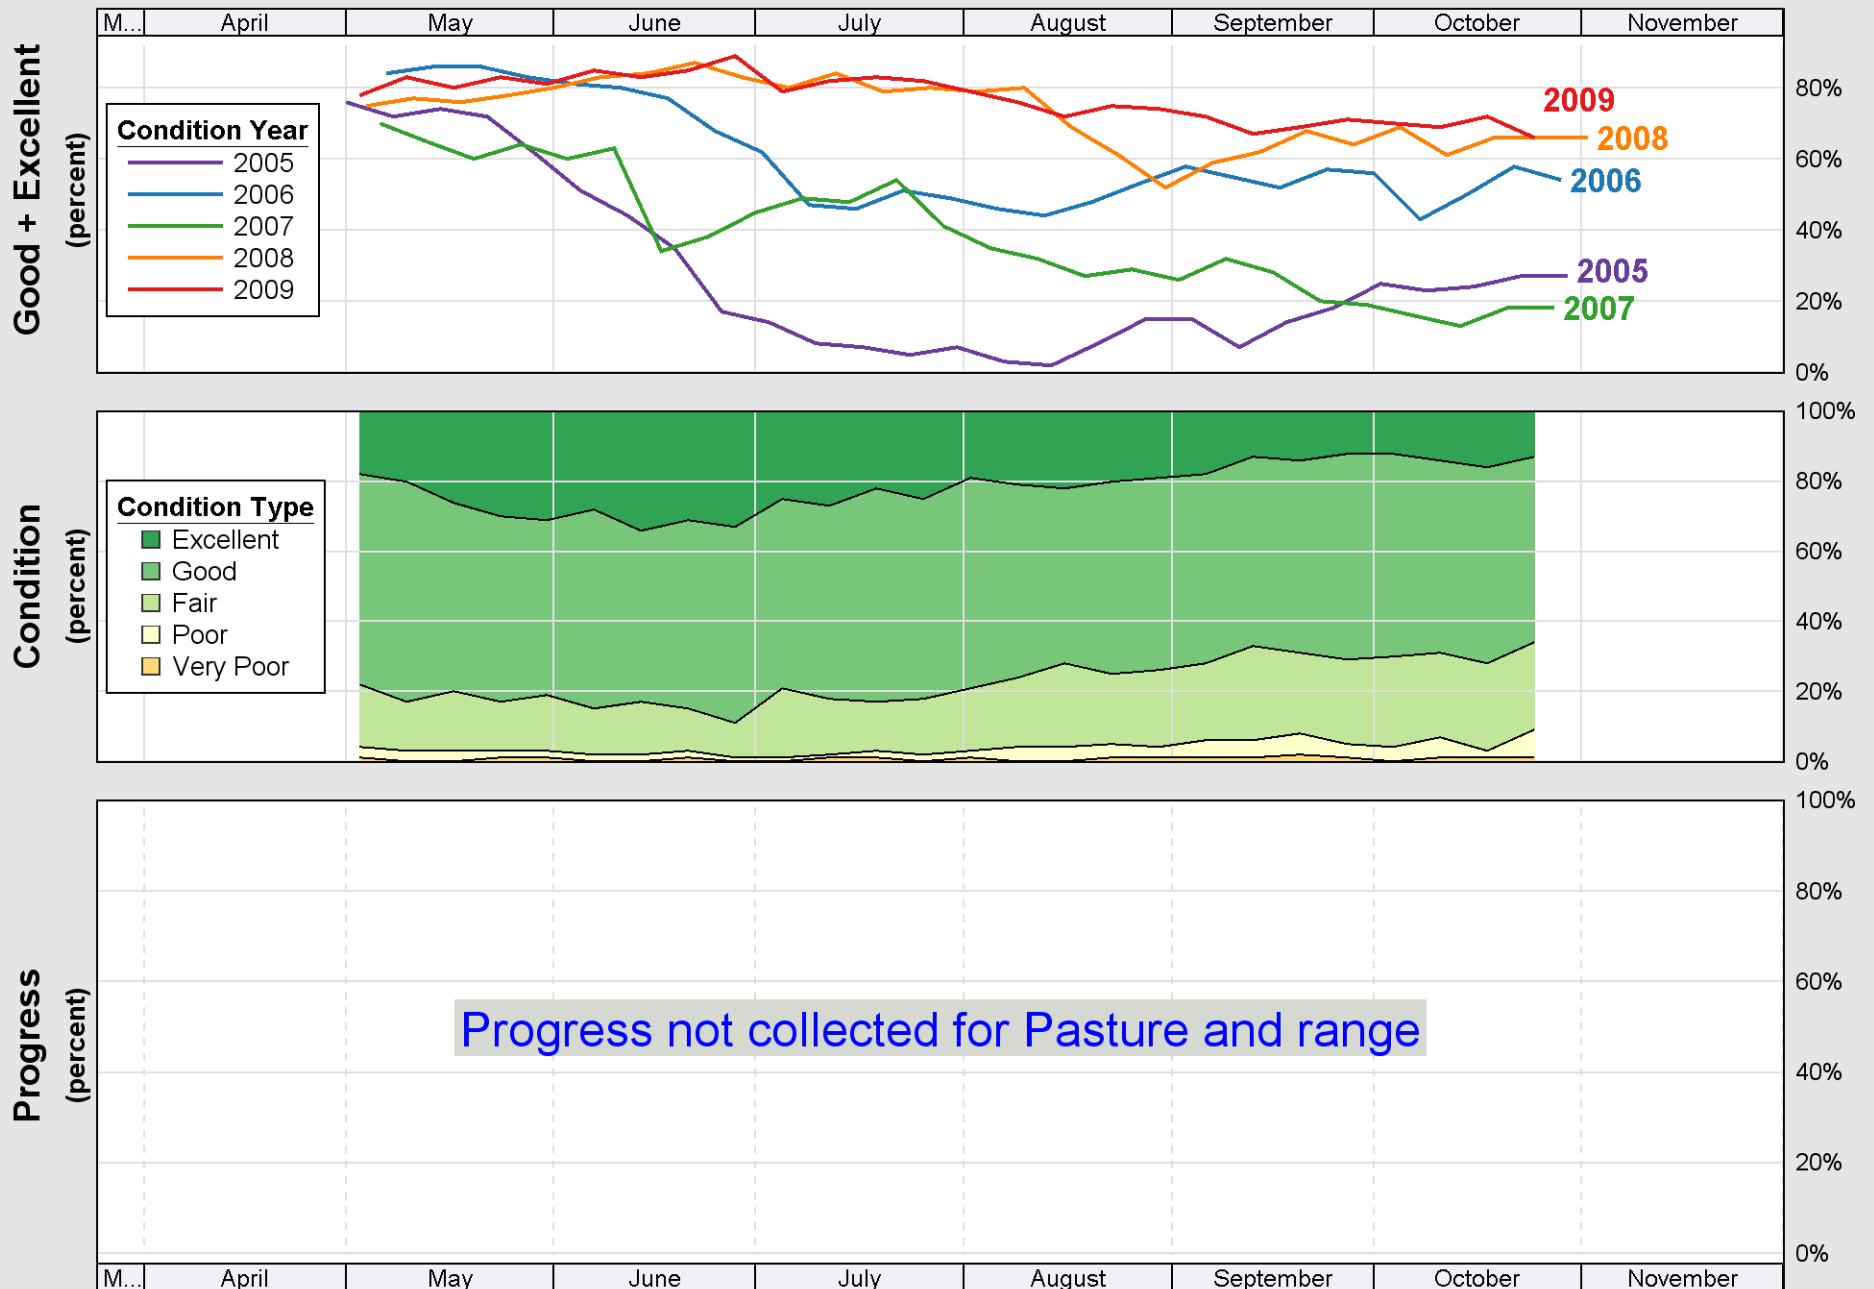

### Crop Progress and Condition: Corn in Illinois , 2009

Source: National Agricultural Statistics Service (NASS), Crop Progress Report

Source: National Agricultural Statistics Service (NASS), Crop Progress Report

Source: National Agricultural Statistics Service (NASS), Crop Progress Report

Source: National Agricultural Statistics Service (NASS), Crop Progress Report