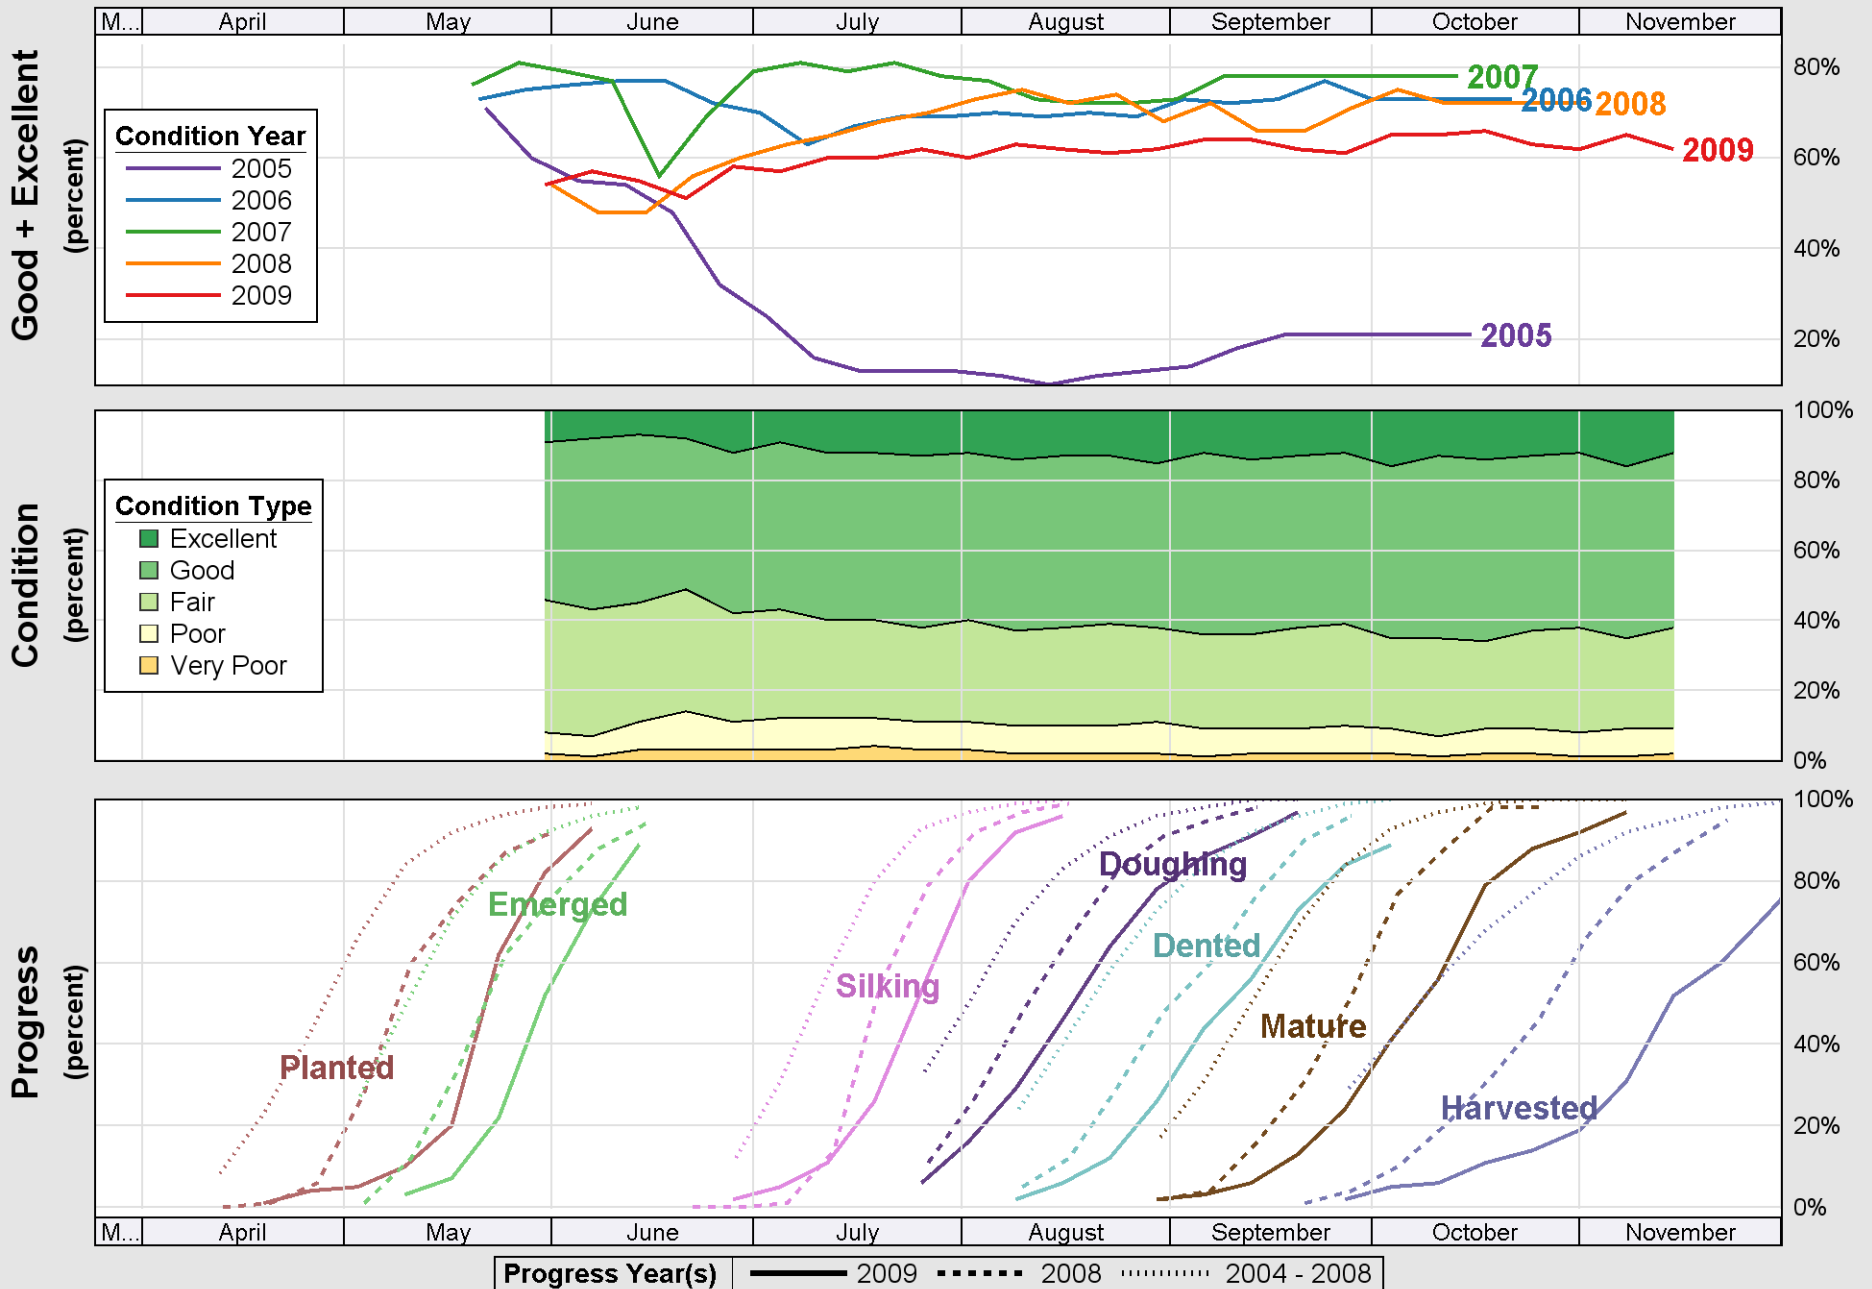

### Crop Progress and Condition: Corn in Illinois , 2009

Source: National Agricultural Statistics Service (NASS), Crop Progress Report

Source: National Agricultural Statistics Service (NASS), Crop Progress Report

Source: National Agricultural Statistics Service (NASS), Crop Progress Report

Source: National Agricultural Statistics Service (NASS), Crop Progress Report