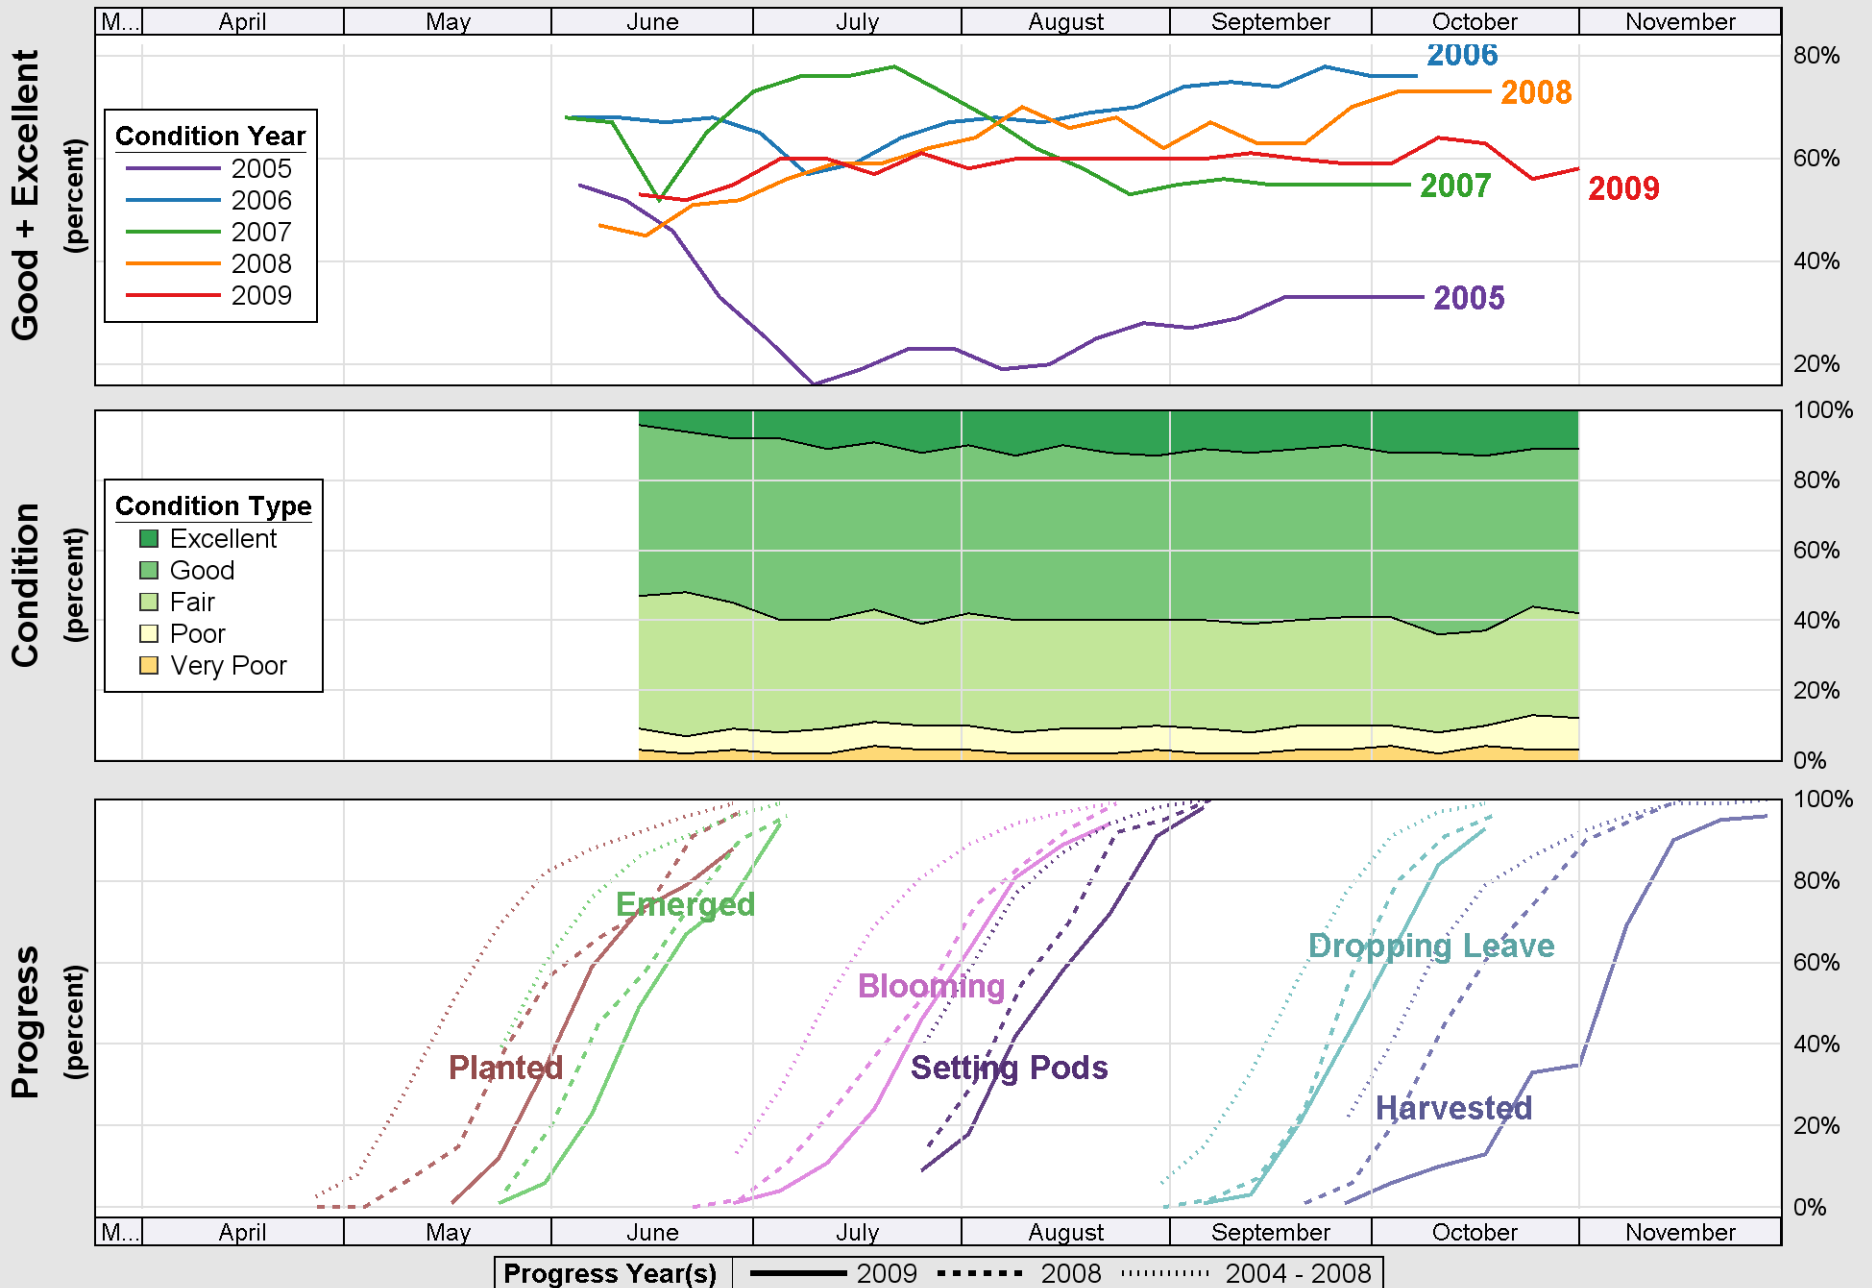

### Crop Progress and Condition: Corn in Illinois , 2009

Source: National Agricultural Statistics Service (NASS), Crop Progress Report

Source: National Agricultural Statistics Service (NASS), Crop Progress Report

Source: National Agricultural Statistics Service (NASS), Crop Progress Report

Source: National Agricultural Statistics Service (NASS), Crop Progress Report