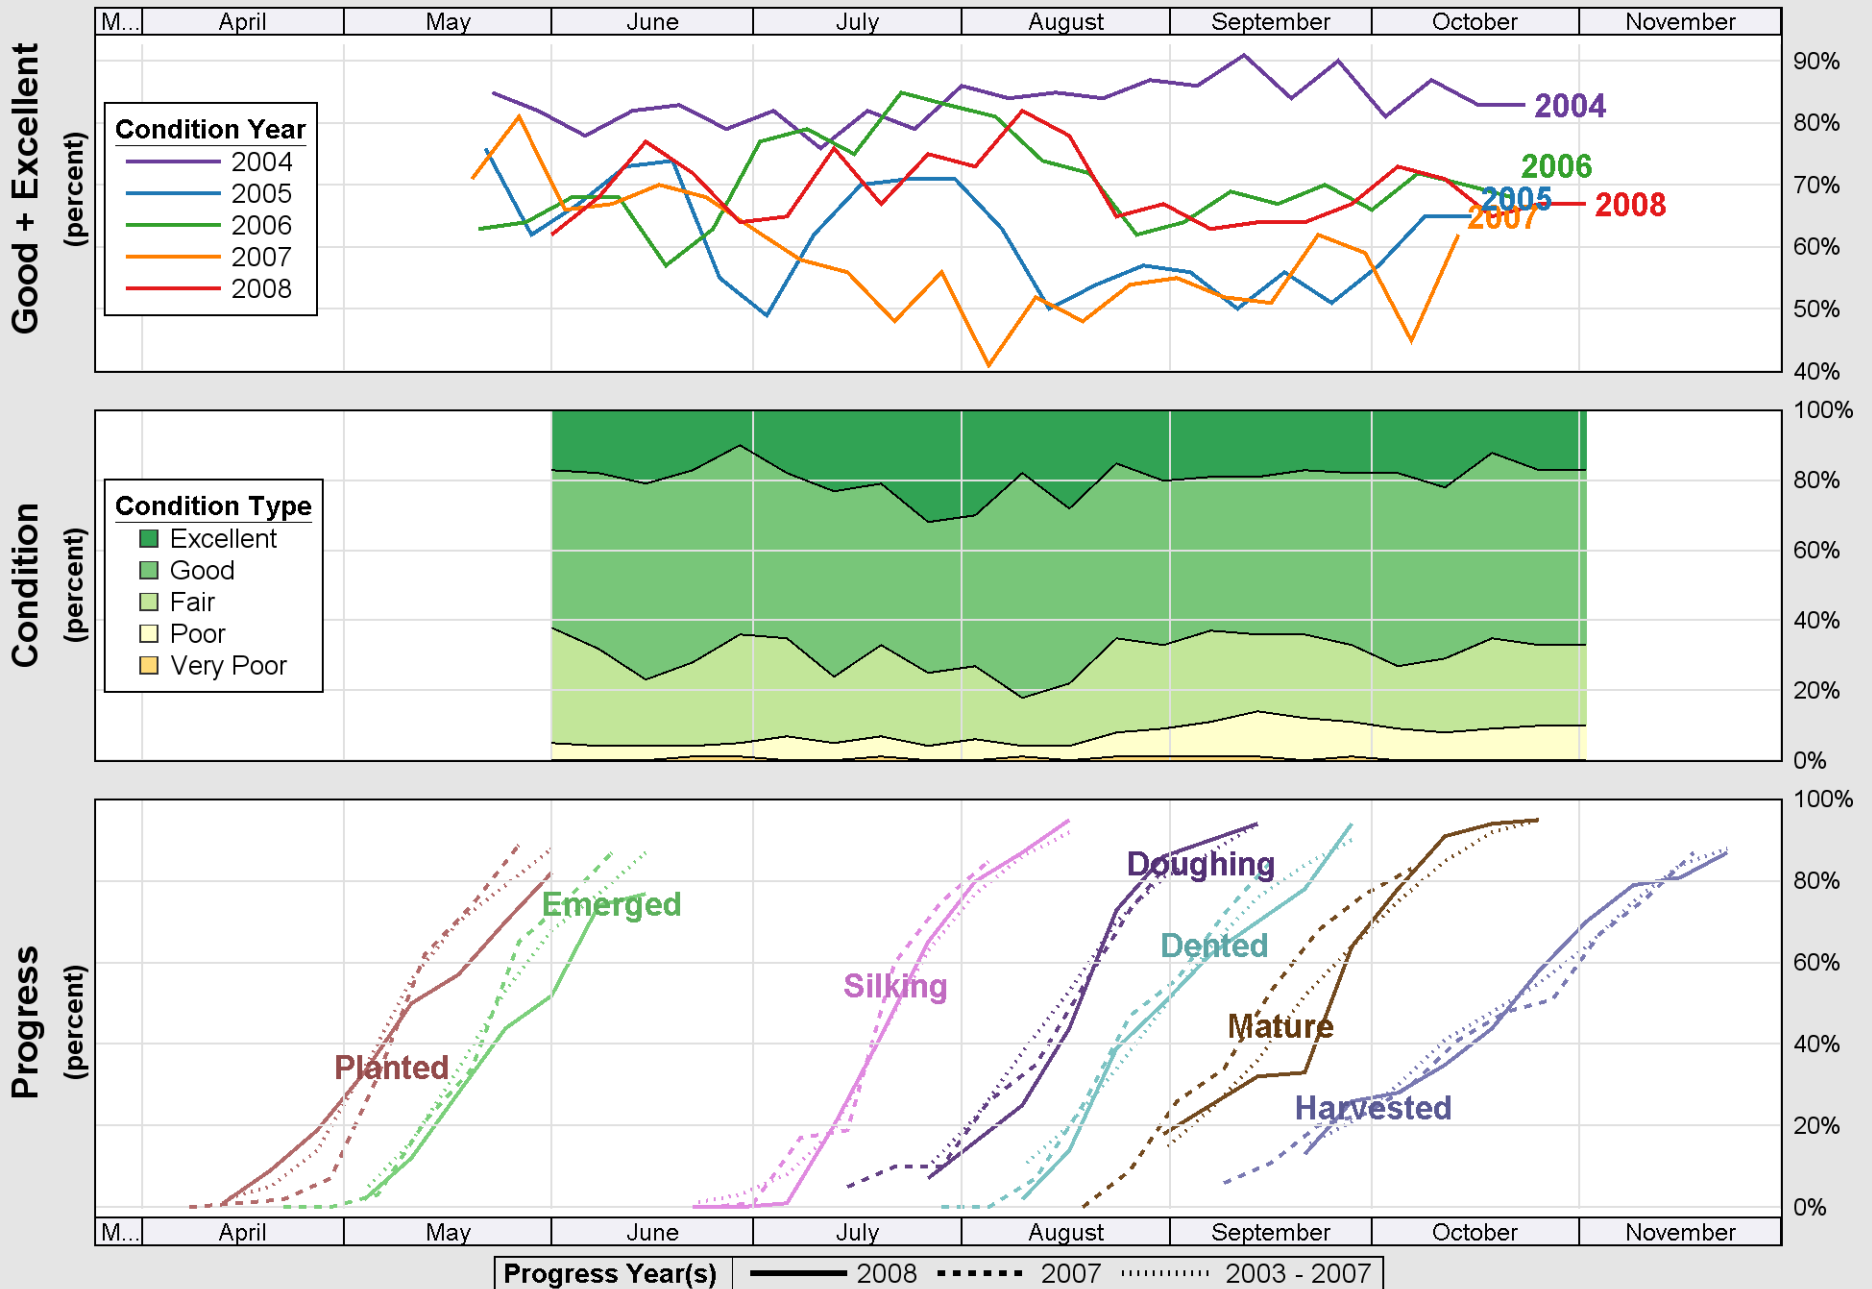

Crop Progress and Condition: Corn in Pennsylvania , 2008

Source: National Agricultural Statistics Service (NASS), Crop Progress Report