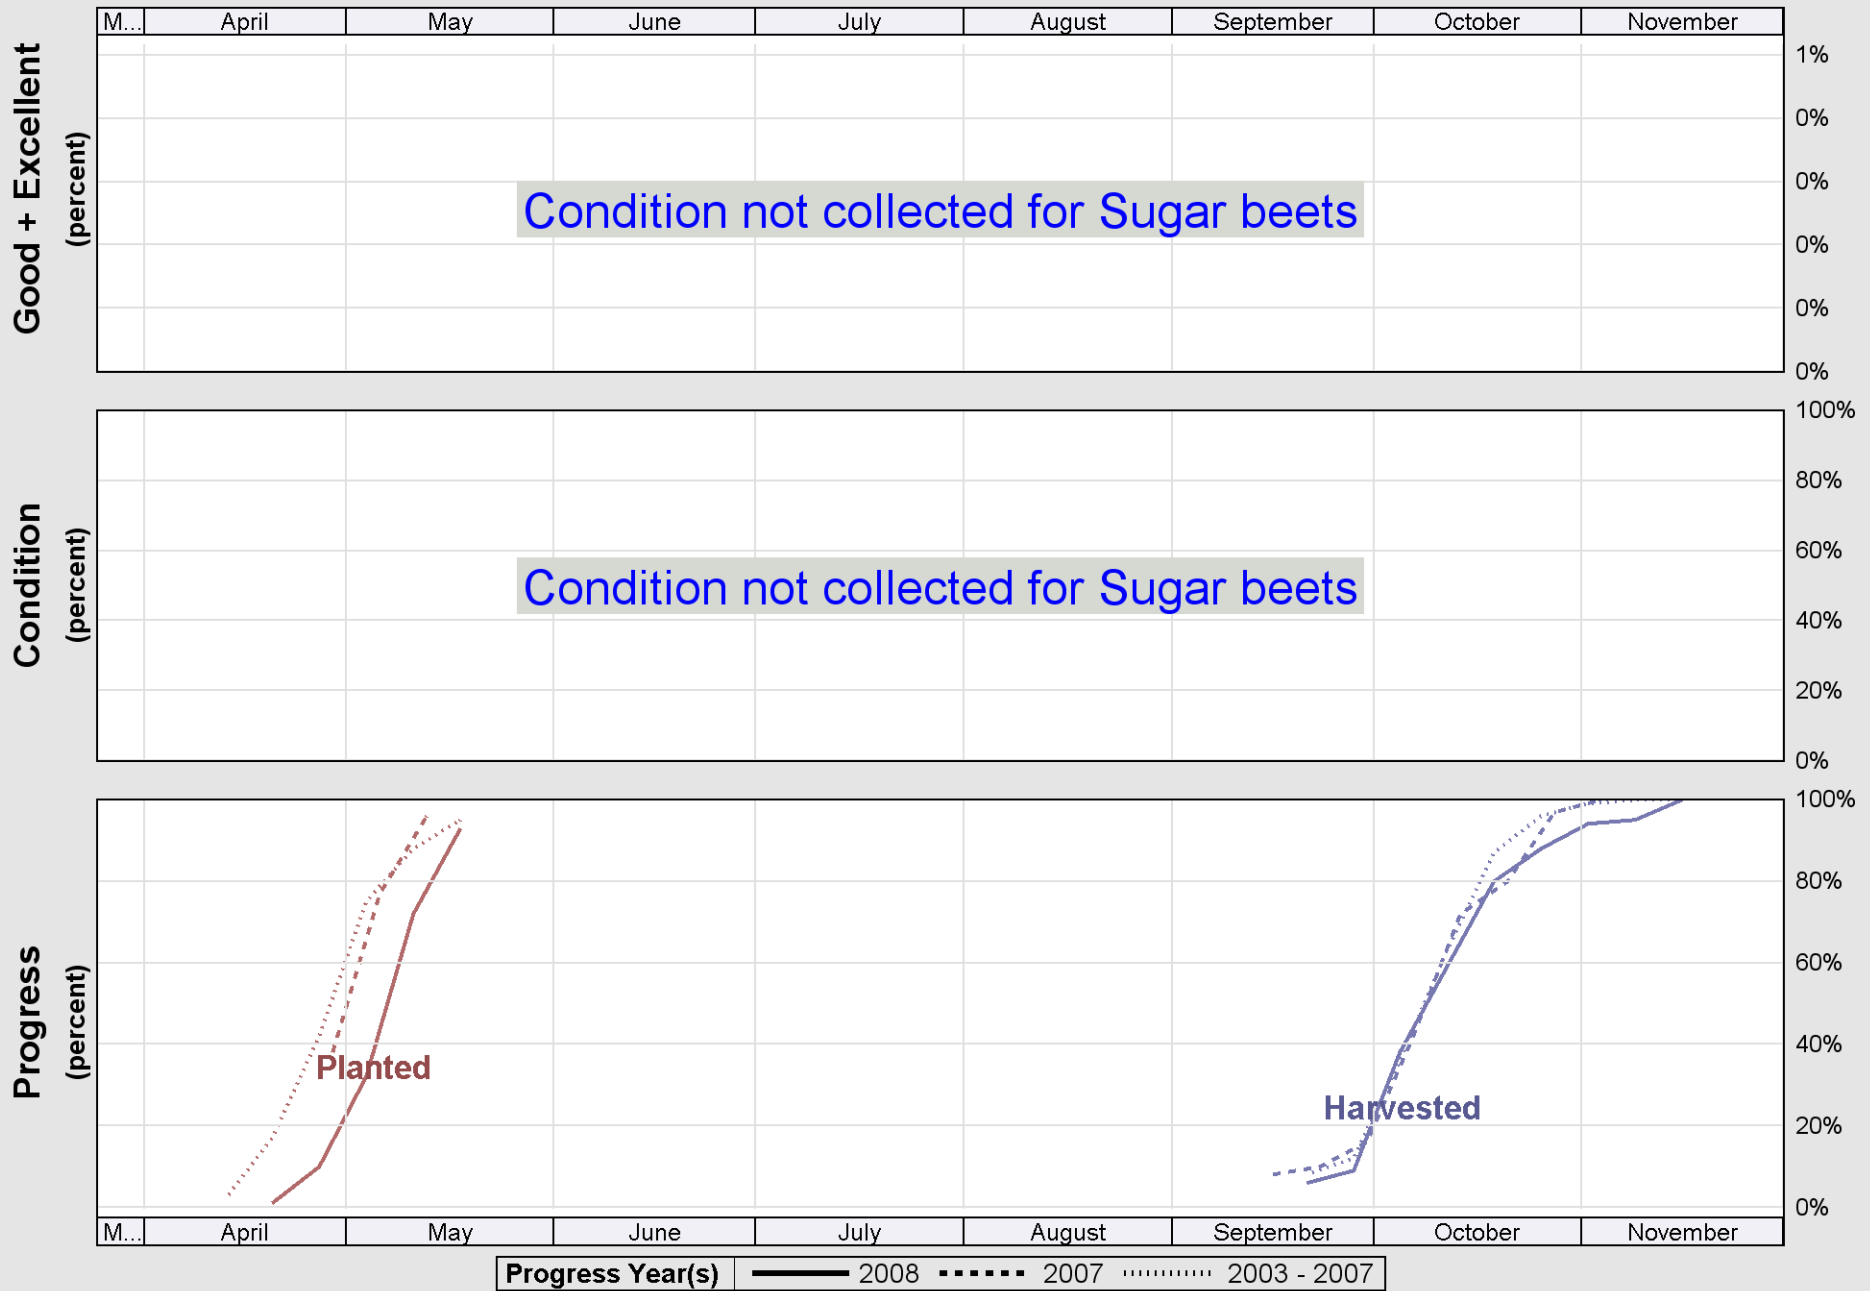

Source: National Agricultural Statistics Service (NASS), Crop Progress Report

Source: National Agricultural Statistics Service (NASS), Crop Progress Report

# Crop Progress and Condition: Soybeans in Minnesota , 2008

Source: National Agricultural Statistics Service (NASS), Crop Progress Report

Source: National Agricultural Statistics Service (NASS), Crop Progress Report

Source: National Agricultural Statistics Service (NASS), Crop Progress Report