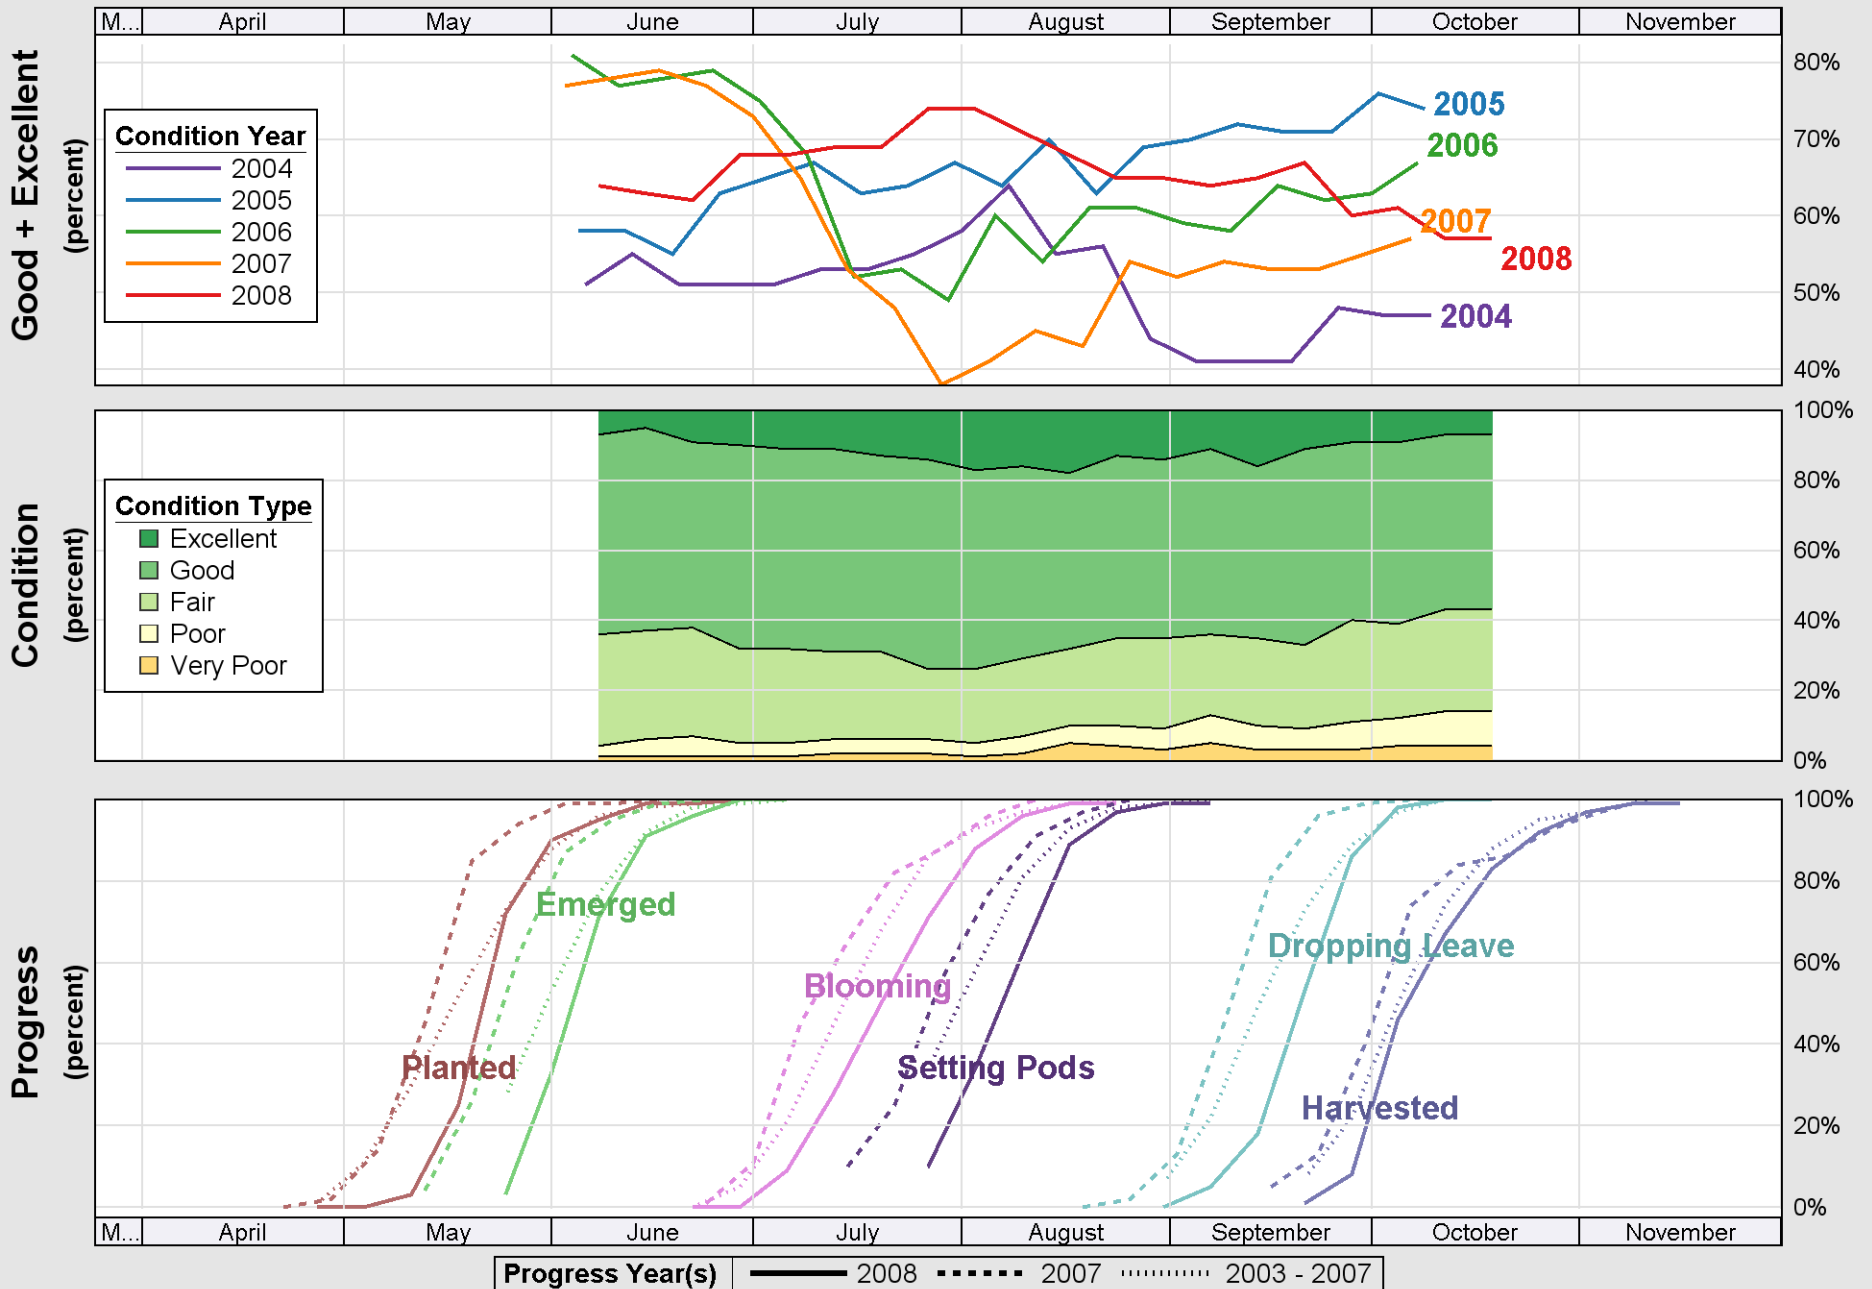

Source: National Agricultural Statistics Service (NASS), Crop Progress Report

Source: National Agricultural Statistics Service (NASS), Crop Progress Report

# Crop Progress and Condition: Soybeans in Minnesota , 2008

Source: National Agricultural Statistics Service (NASS), Crop Progress Report

Source: National Agricultural Statistics Service (NASS), Crop Progress Report

Source: National Agricultural Statistics Service (NASS), Crop Progress Report