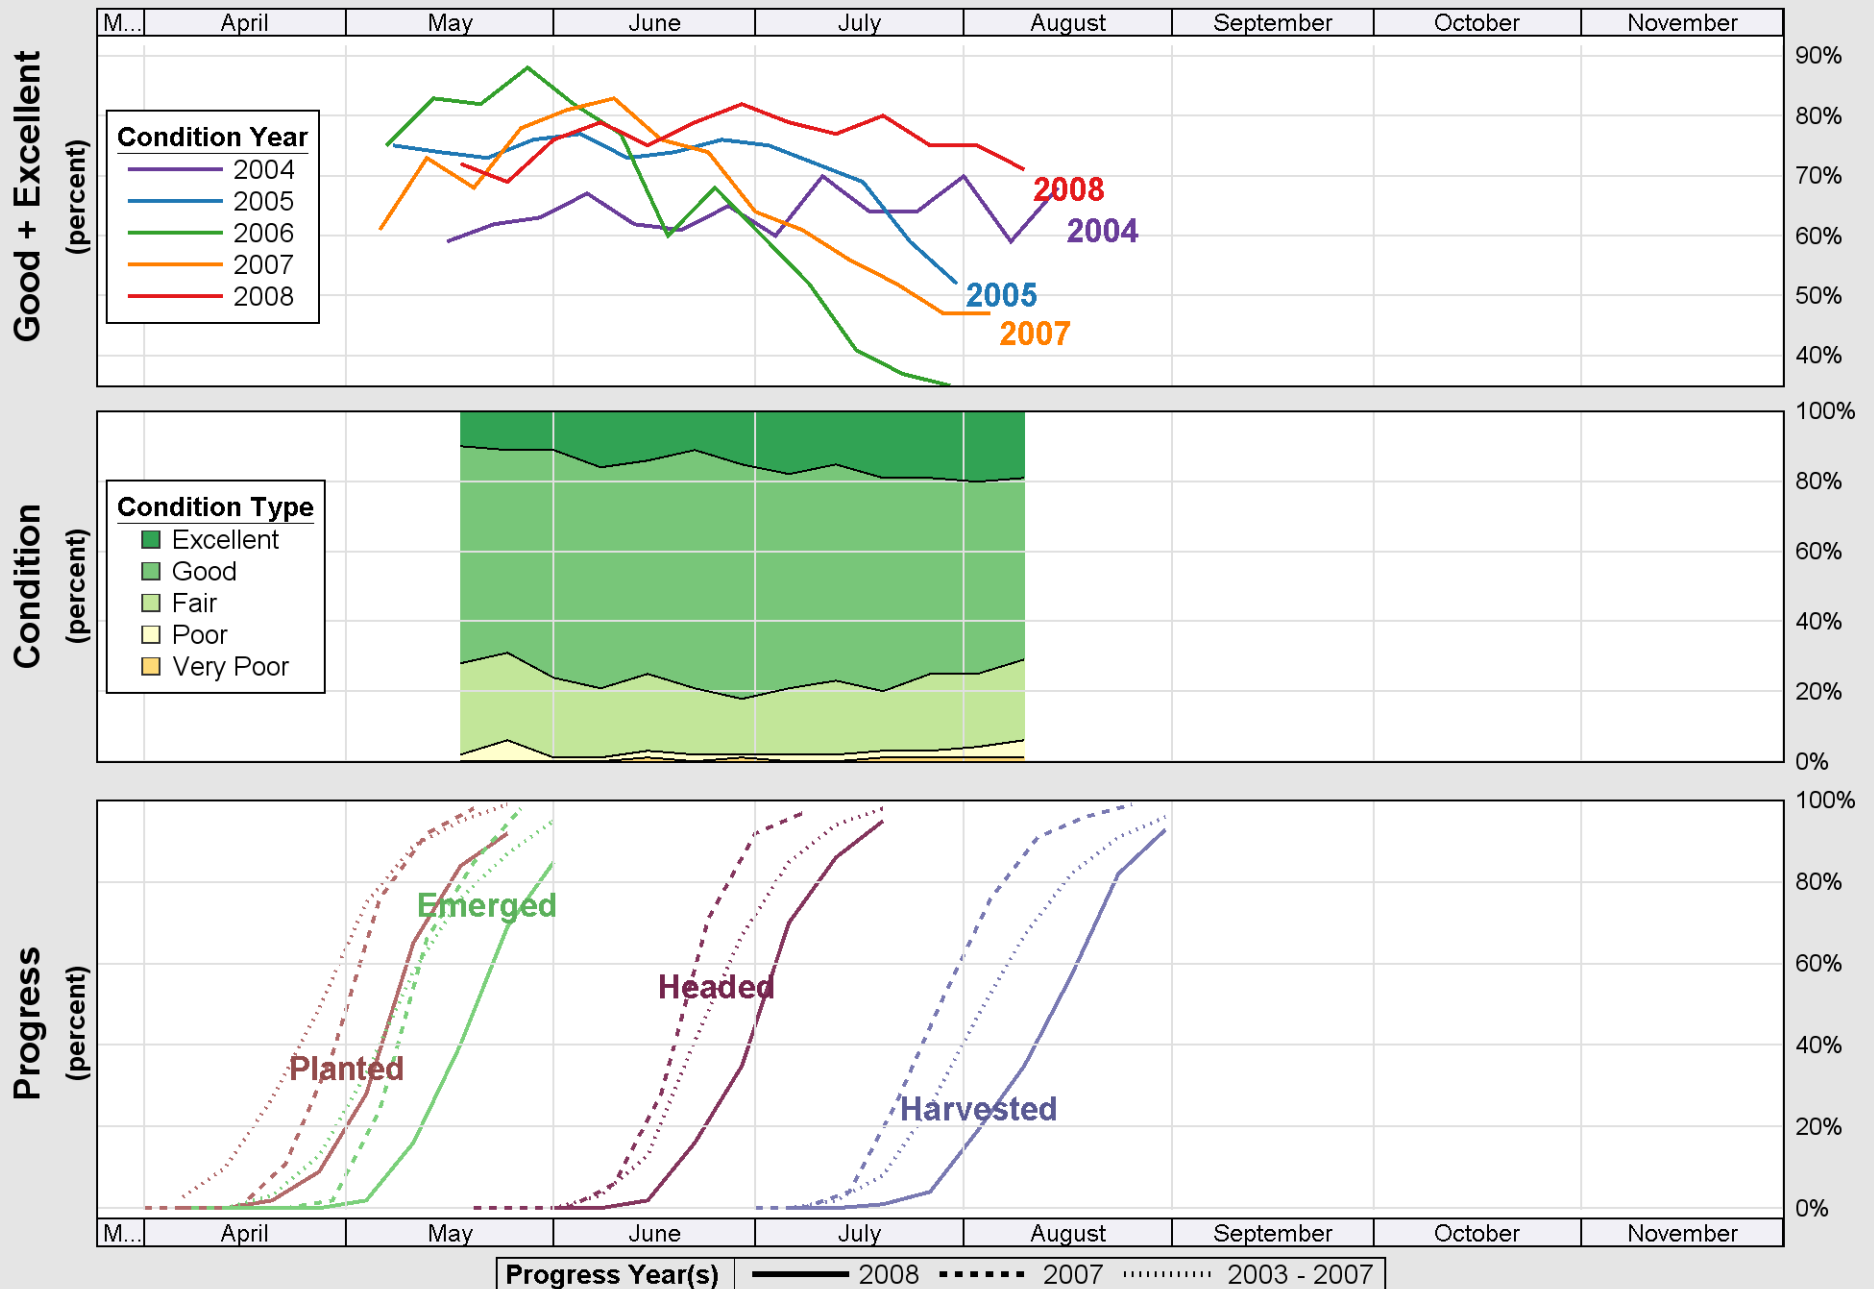

Source: National Agricultural Statistics Service (NASS), Crop Progress Report

Source: National Agricultural Statistics Service (NASS), Crop Progress Report

# Crop Progress and Condition: Soybeans in Minnesota , 2008

Source: National Agricultural Statistics Service (NASS), Crop Progress Report

Source: National Agricultural Statistics Service (NASS), Crop Progress Report

Source: National Agricultural Statistics Service (NASS), Crop Progress Report