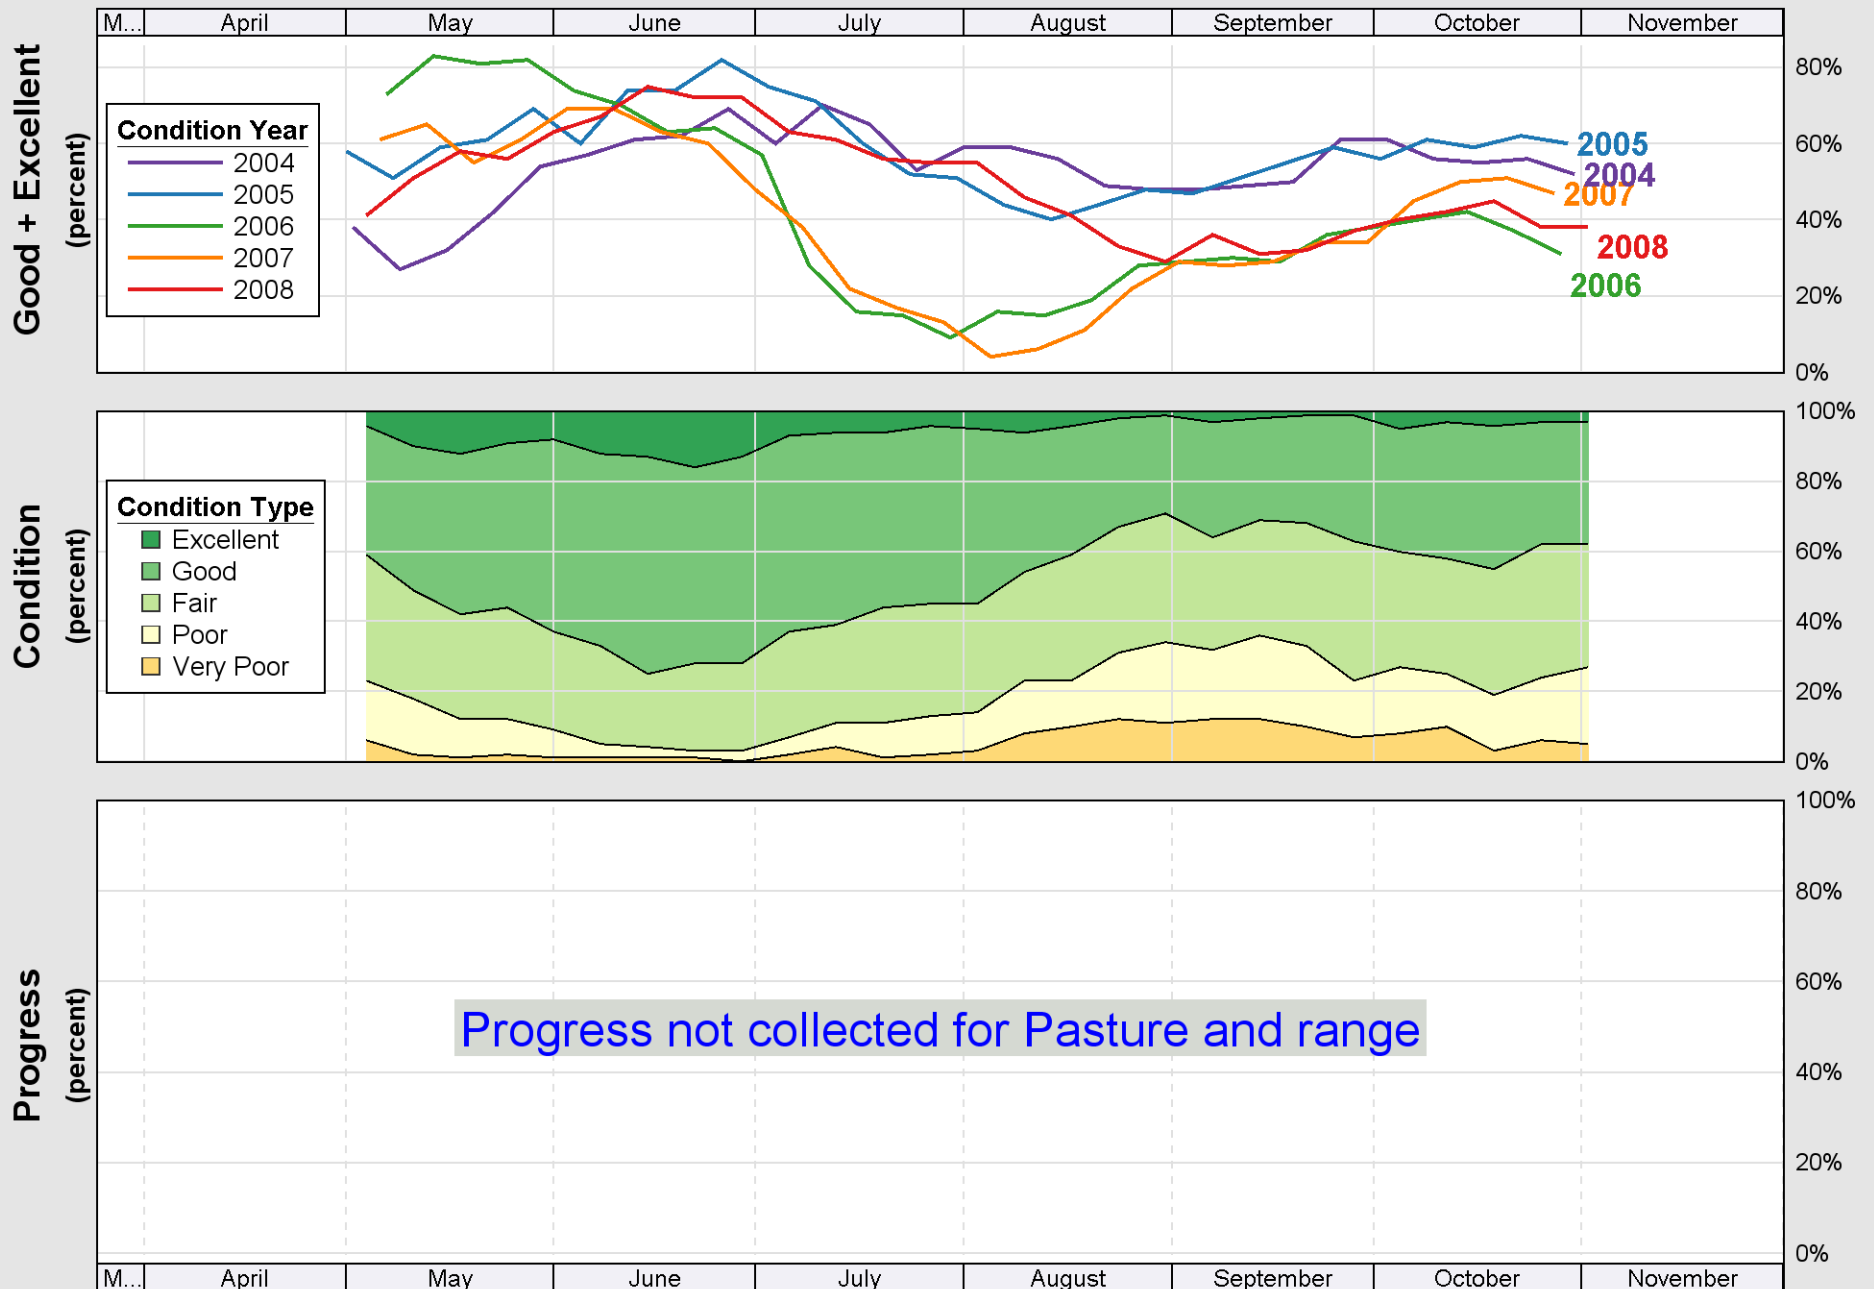

Source: National Agricultural Statistics Service (NASS), Crop Progress Report

Source: National Agricultural Statistics Service (NASS), Crop Progress Report

# Crop Progress and Condition: Soybeans in Minnesota , 2008

Source: National Agricultural Statistics Service (NASS), Crop Progress Report

Source: National Agricultural Statistics Service (NASS), Crop Progress Report

Source: National Agricultural Statistics Service (NASS), Crop Progress Report