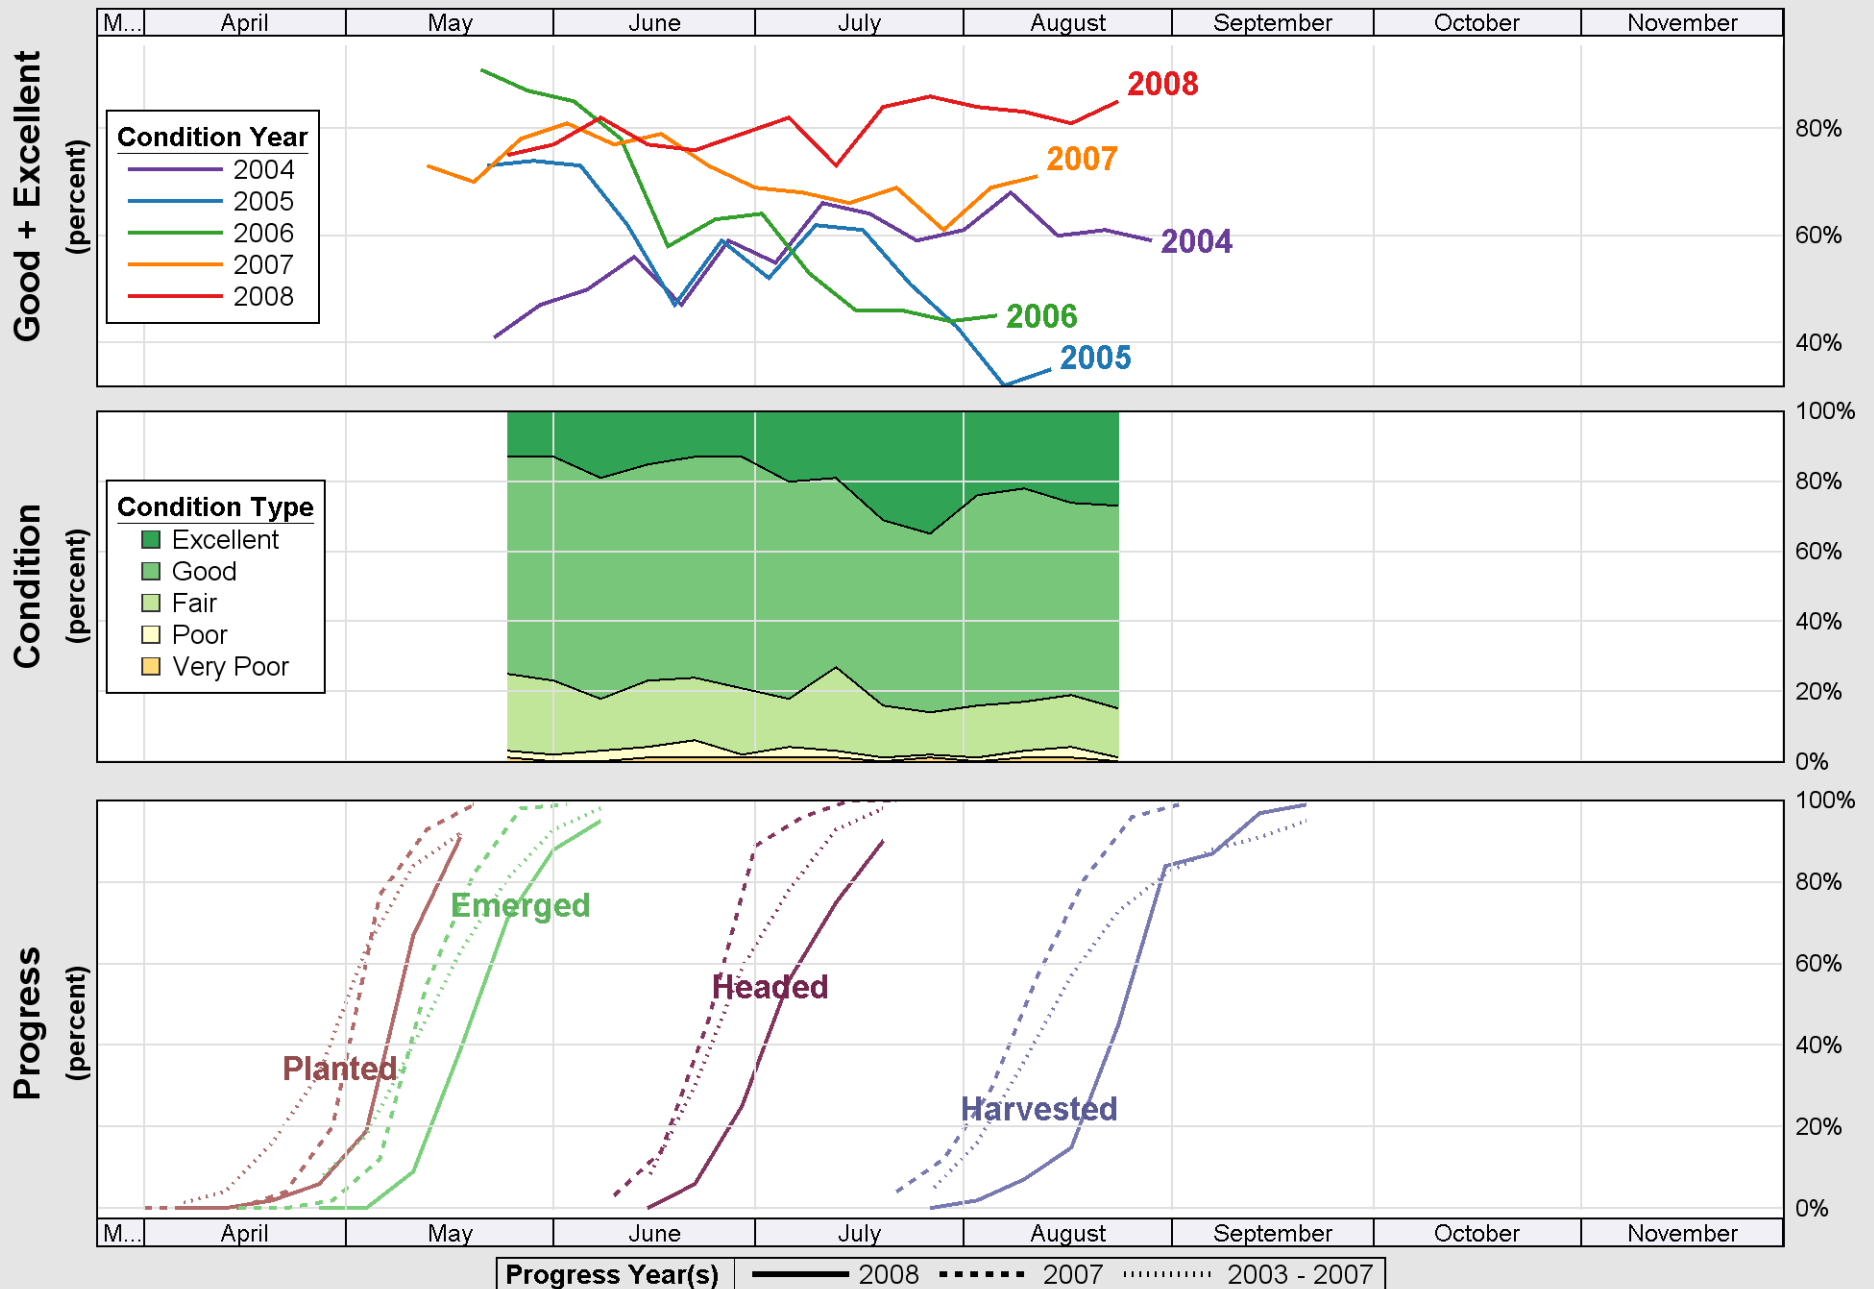

Source: National Agricultural Statistics Service (NASS), Crop Progress Report

Source: National Agricultural Statistics Service (NASS), Crop Progress Report

# Crop Progress and Condition: Soybeans in Minnesota , 2008

Source: National Agricultural Statistics Service (NASS), Crop Progress Report

Source: National Agricultural Statistics Service (NASS), Crop Progress Report

Source: National Agricultural Statistics Service (NASS), Crop Progress Report