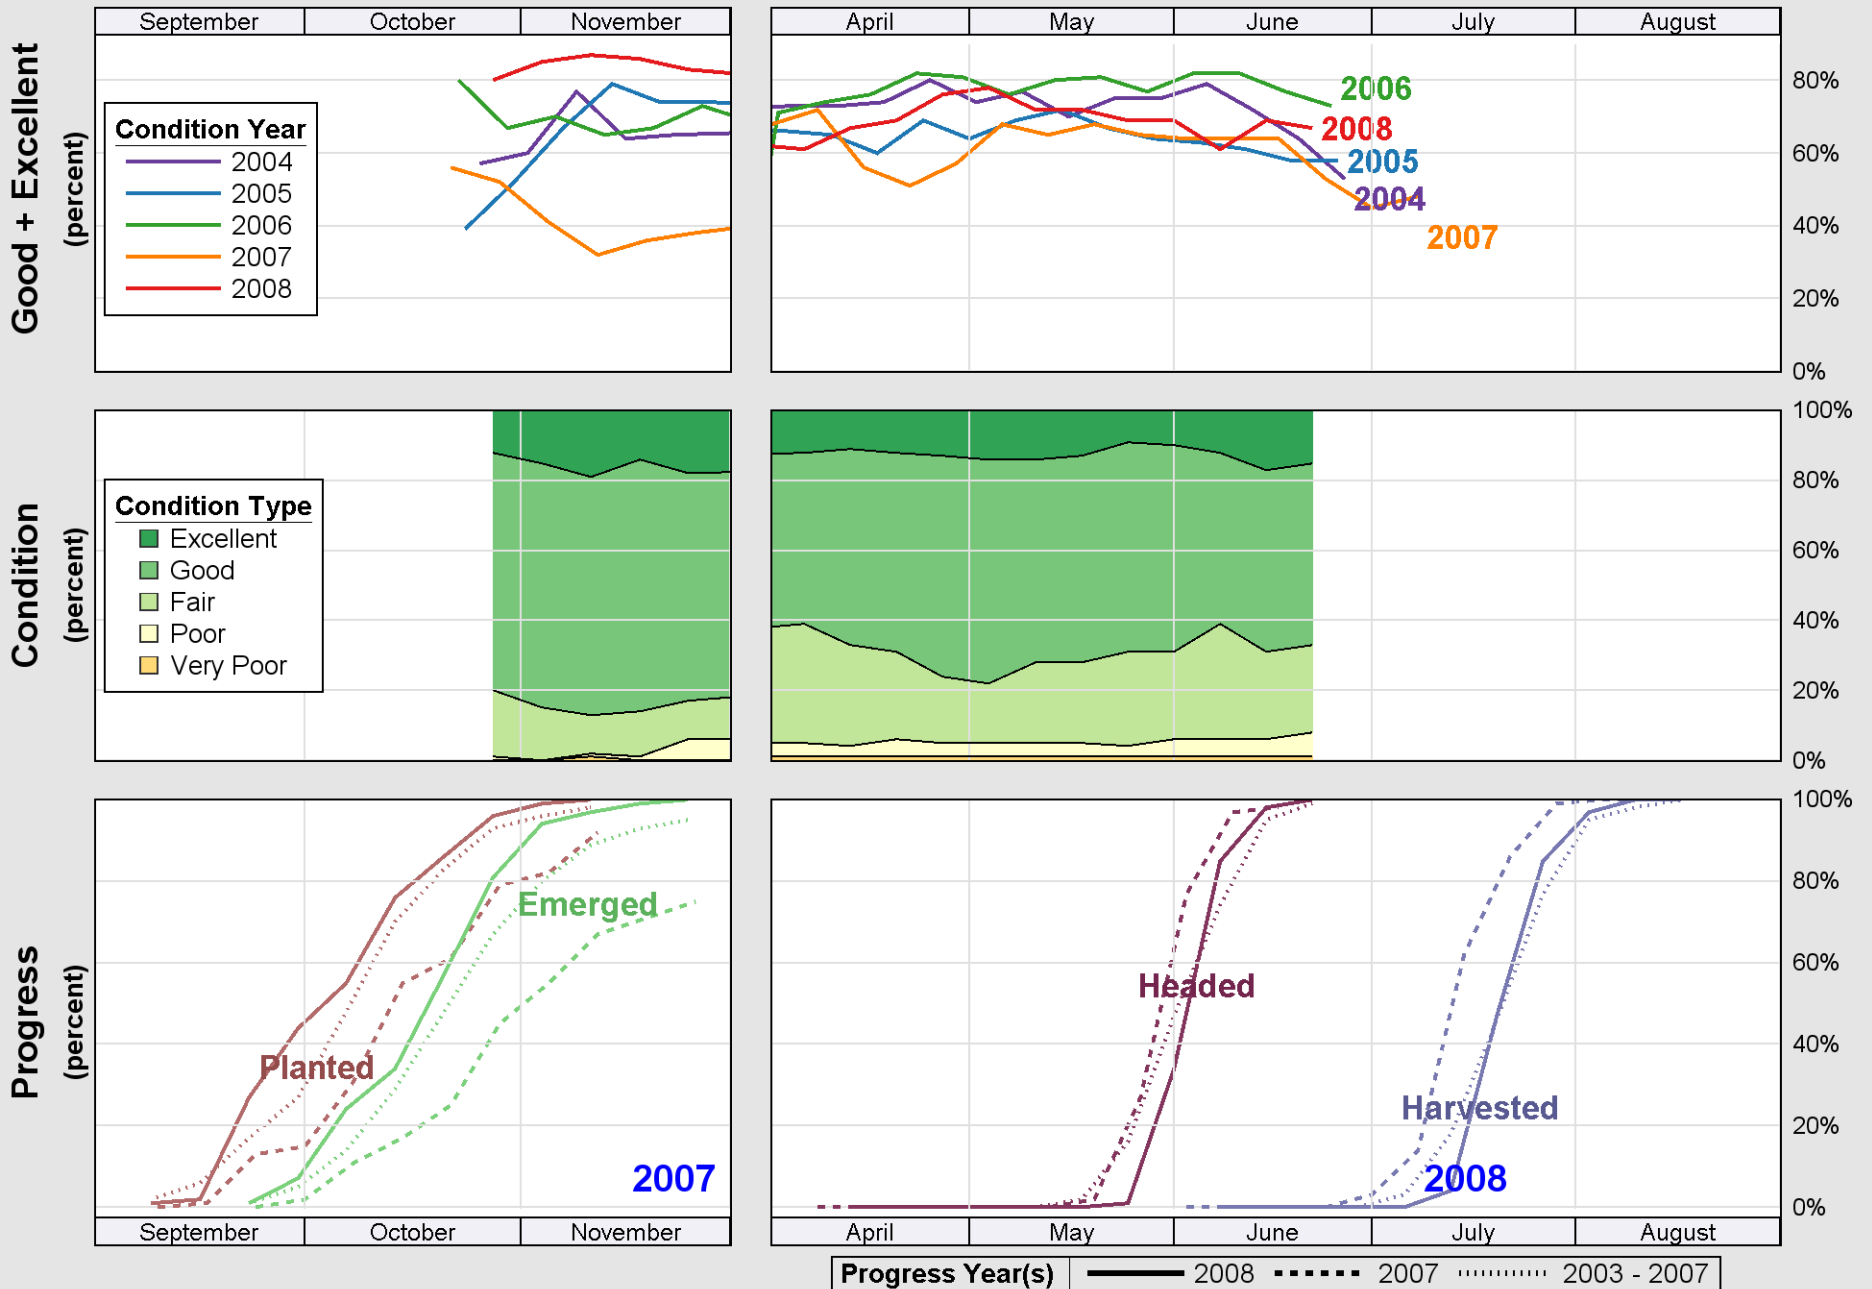

# Crop Progress and Condition: Corn in Michigan , 2008

Source: National Agricultural Statistics Service (NASS), Crop Progress Report

Source: National Agricultural Statistics Service (NASS), Crop Progress Report

Source: National Agricultural Statistics Service (NASS), Crop Progress Report

Source: National Agricultural Statistics Service (NASS), Crop Progress Report

### Crop Progress and Condition: Winter wheat in Michigan , 2008

Source: National Agricultural Statistics Service (NASS), Crop Progress Report