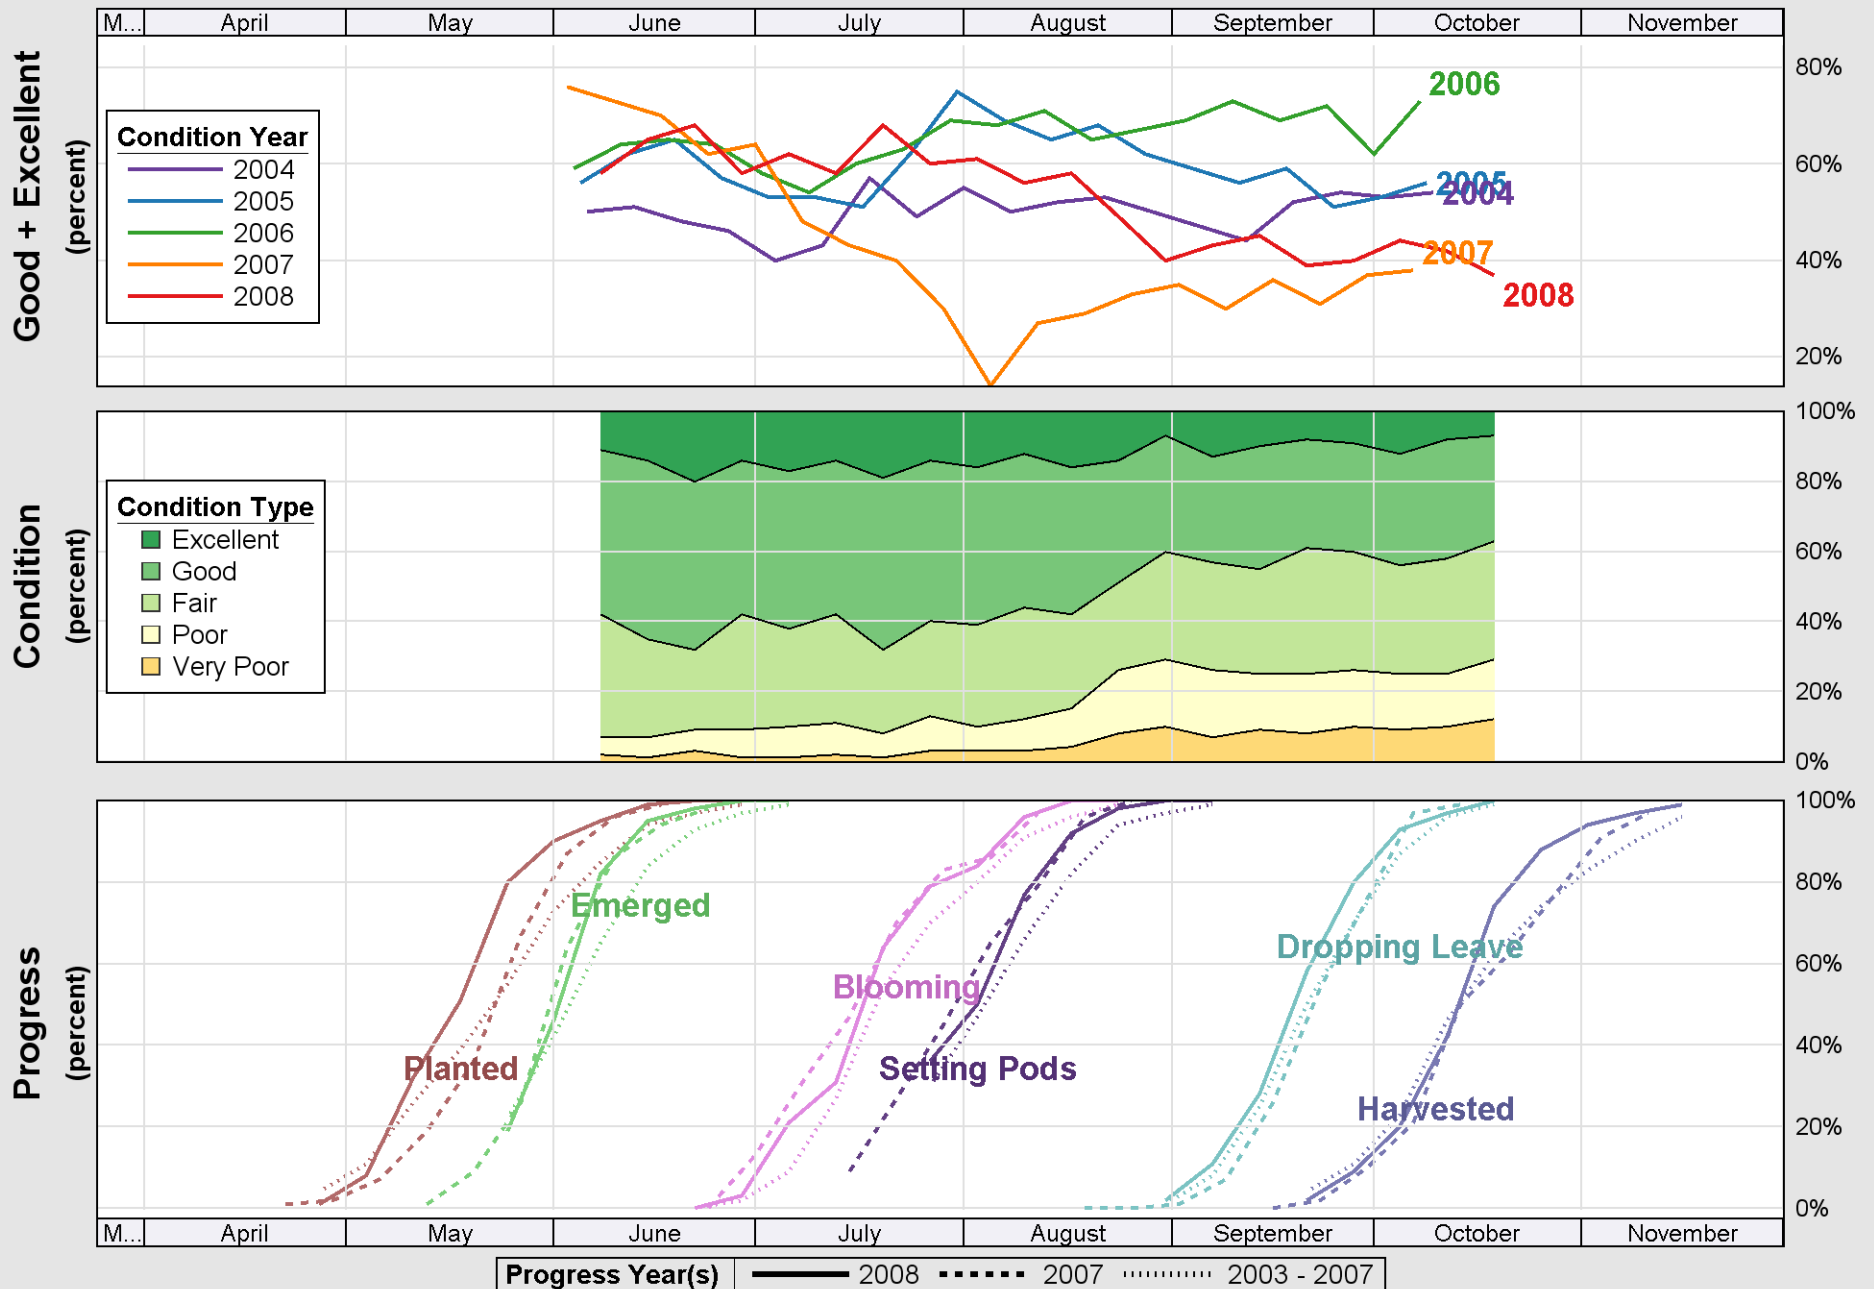

# Crop Progress and Condition: Corn in Michigan , 2008

Source: National Agricultural Statistics Service (NASS), Crop Progress Report

Source: National Agricultural Statistics Service (NASS), Crop Progress Report

Source: National Agricultural Statistics Service (NASS), Crop Progress Report

Source: National Agricultural Statistics Service (NASS), Crop Progress Report

### Crop Progress and Condition: Winter wheat in Michigan , 2008

Source: National Agricultural Statistics Service (NASS), Crop Progress Report