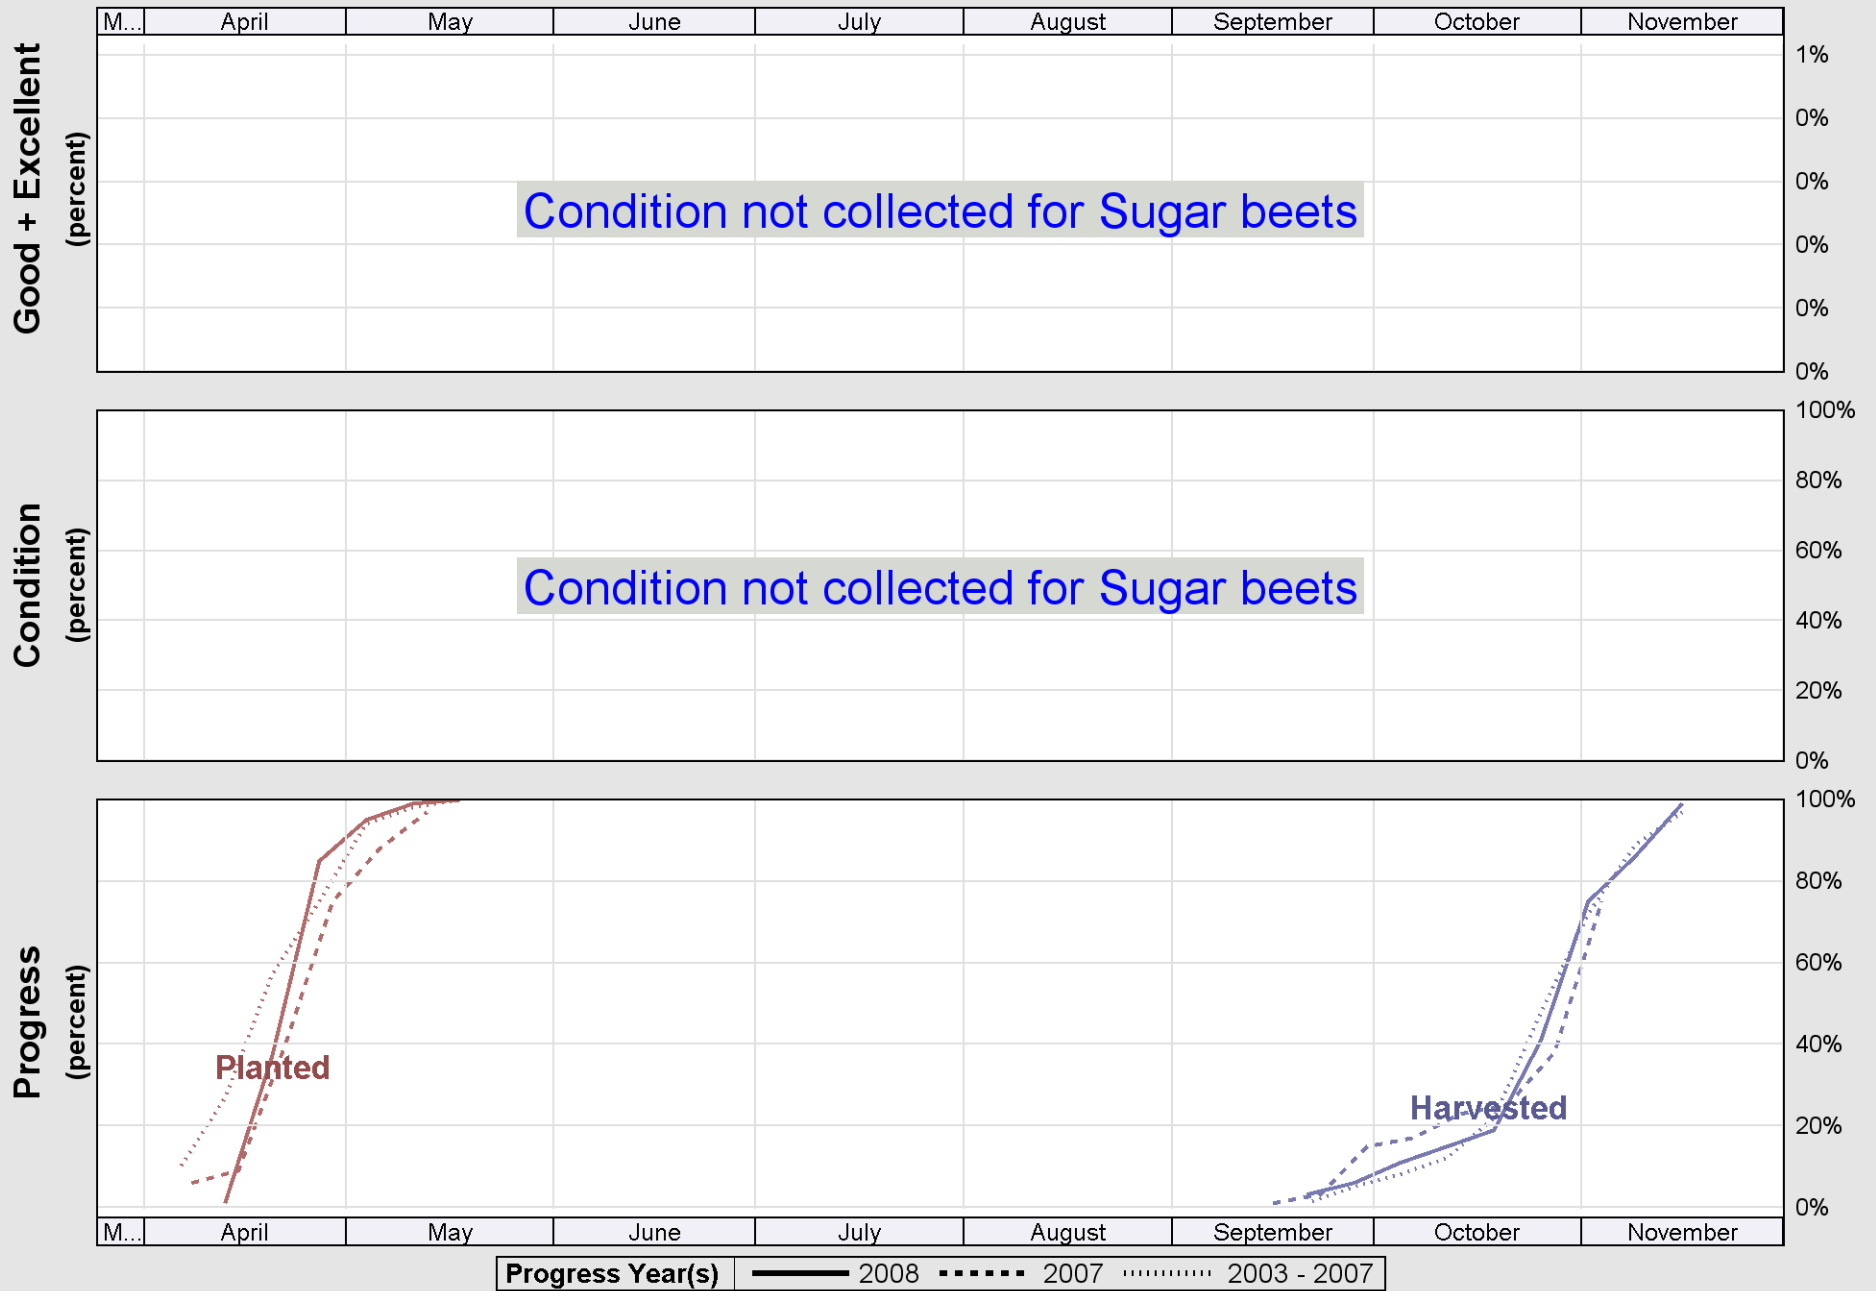

# Crop Progress and Condition: Corn in Michigan , 2008

Source: National Agricultural Statistics Service (NASS), Crop Progress Report

Source: National Agricultural Statistics Service (NASS), Crop Progress Report

Source: National Agricultural Statistics Service (NASS), Crop Progress Report

Source: National Agricultural Statistics Service (NASS), Crop Progress Report

### Crop Progress and Condition: Winter wheat in Michigan , 2008

Source: National Agricultural Statistics Service (NASS), Crop Progress Report