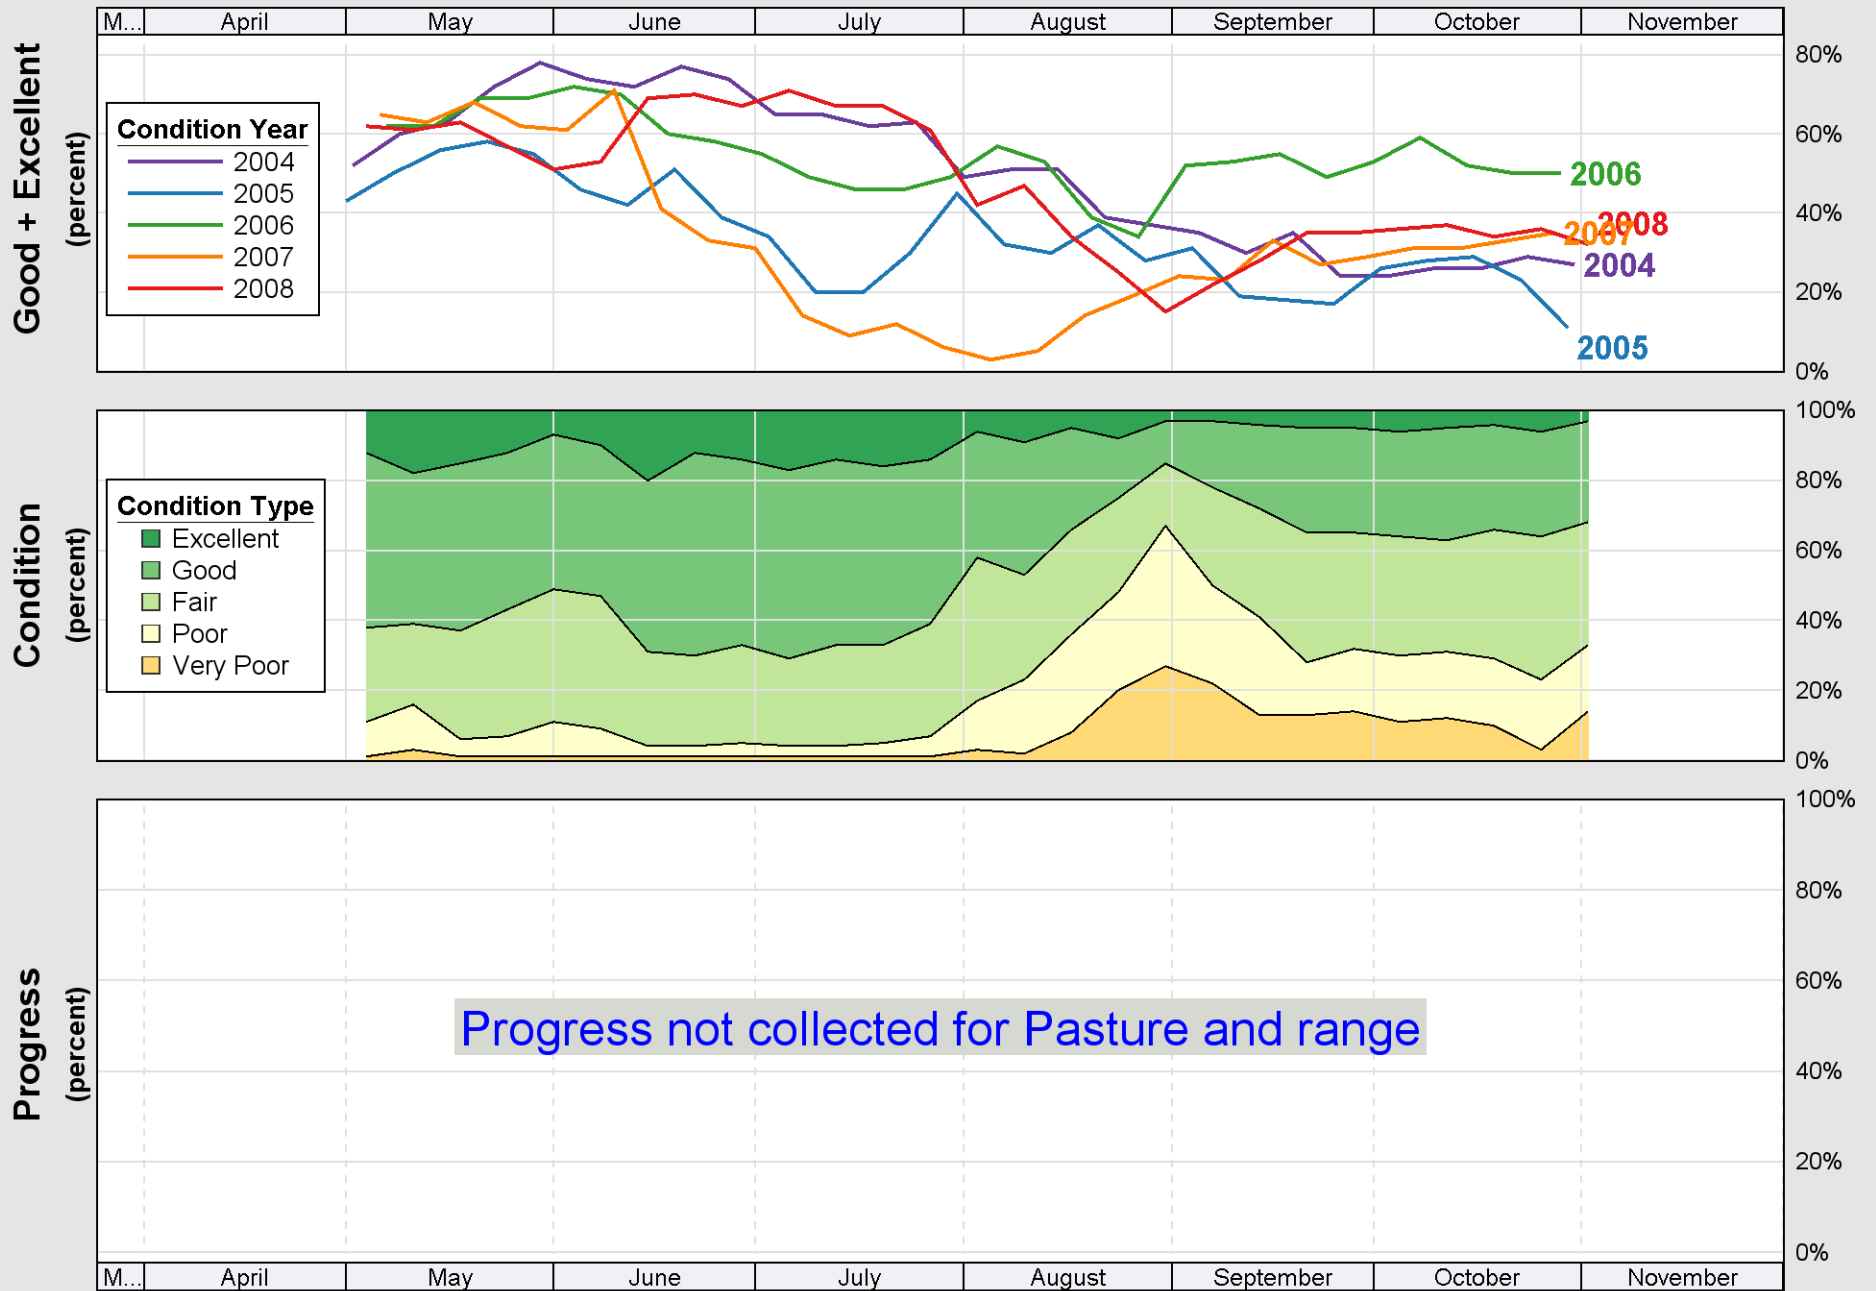

# Crop Progress and Condition: Corn in Michigan , 2008

Source: National Agricultural Statistics Service (NASS), Crop Progress Report

Source: National Agricultural Statistics Service (NASS), Crop Progress Report

Source: National Agricultural Statistics Service (NASS), Crop Progress Report

Source: National Agricultural Statistics Service (NASS), Crop Progress Report

### Crop Progress and Condition: Winter wheat in Michigan , 2008

Source: National Agricultural Statistics Service (NASS), Crop Progress Report