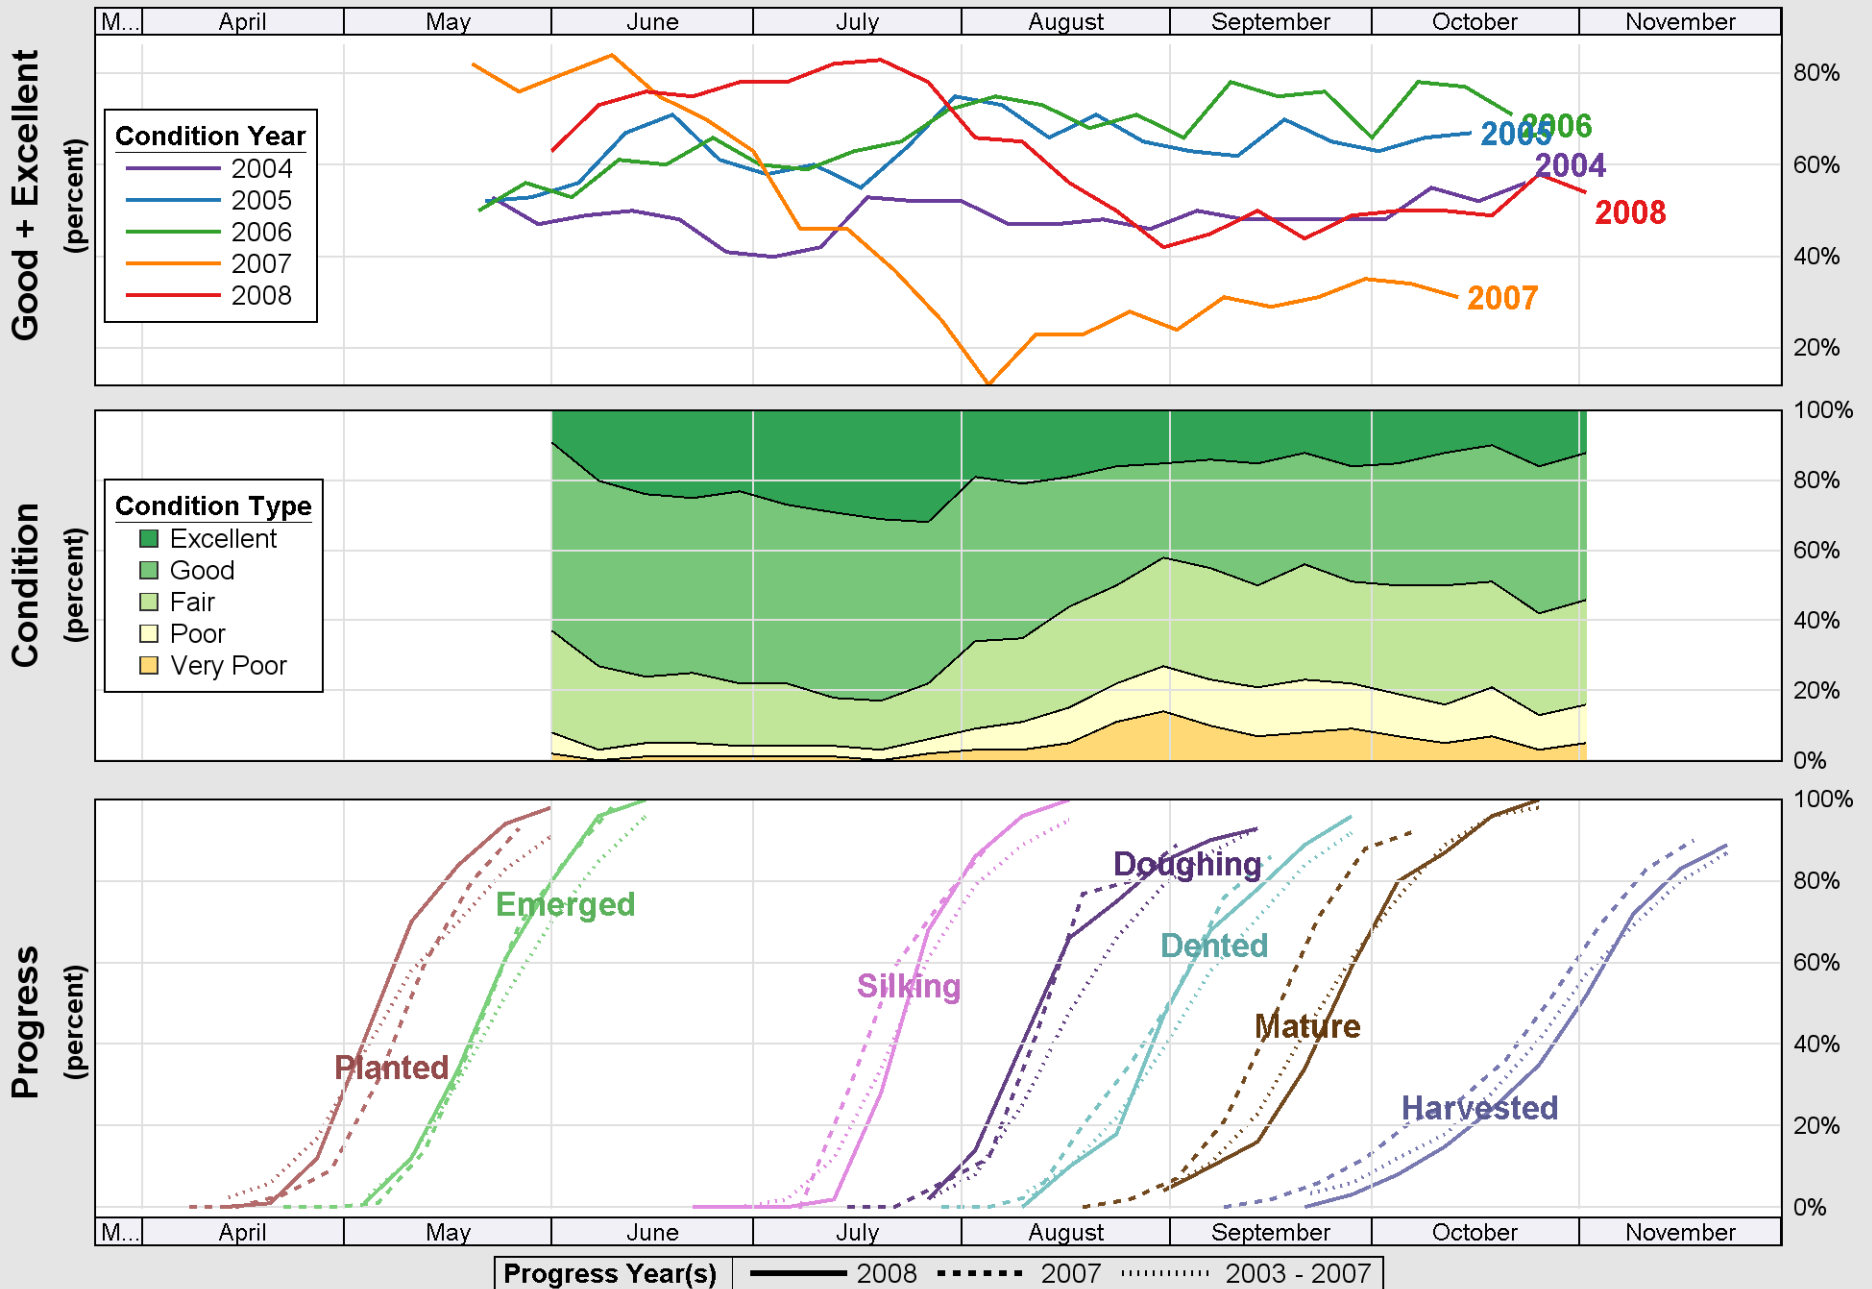

# Crop Progress and Condition: Corn in Michigan , 2008

Source: National Agricultural Statistics Service (NASS), Crop Progress Report

Source: National Agricultural Statistics Service (NASS), Crop Progress Report

Source: National Agricultural Statistics Service (NASS), Crop Progress Report

Source: National Agricultural Statistics Service (NASS), Crop Progress Report

### Crop Progress and Condition: Winter wheat in Michigan , 2008

Source: National Agricultural Statistics Service (NASS), Crop Progress Report