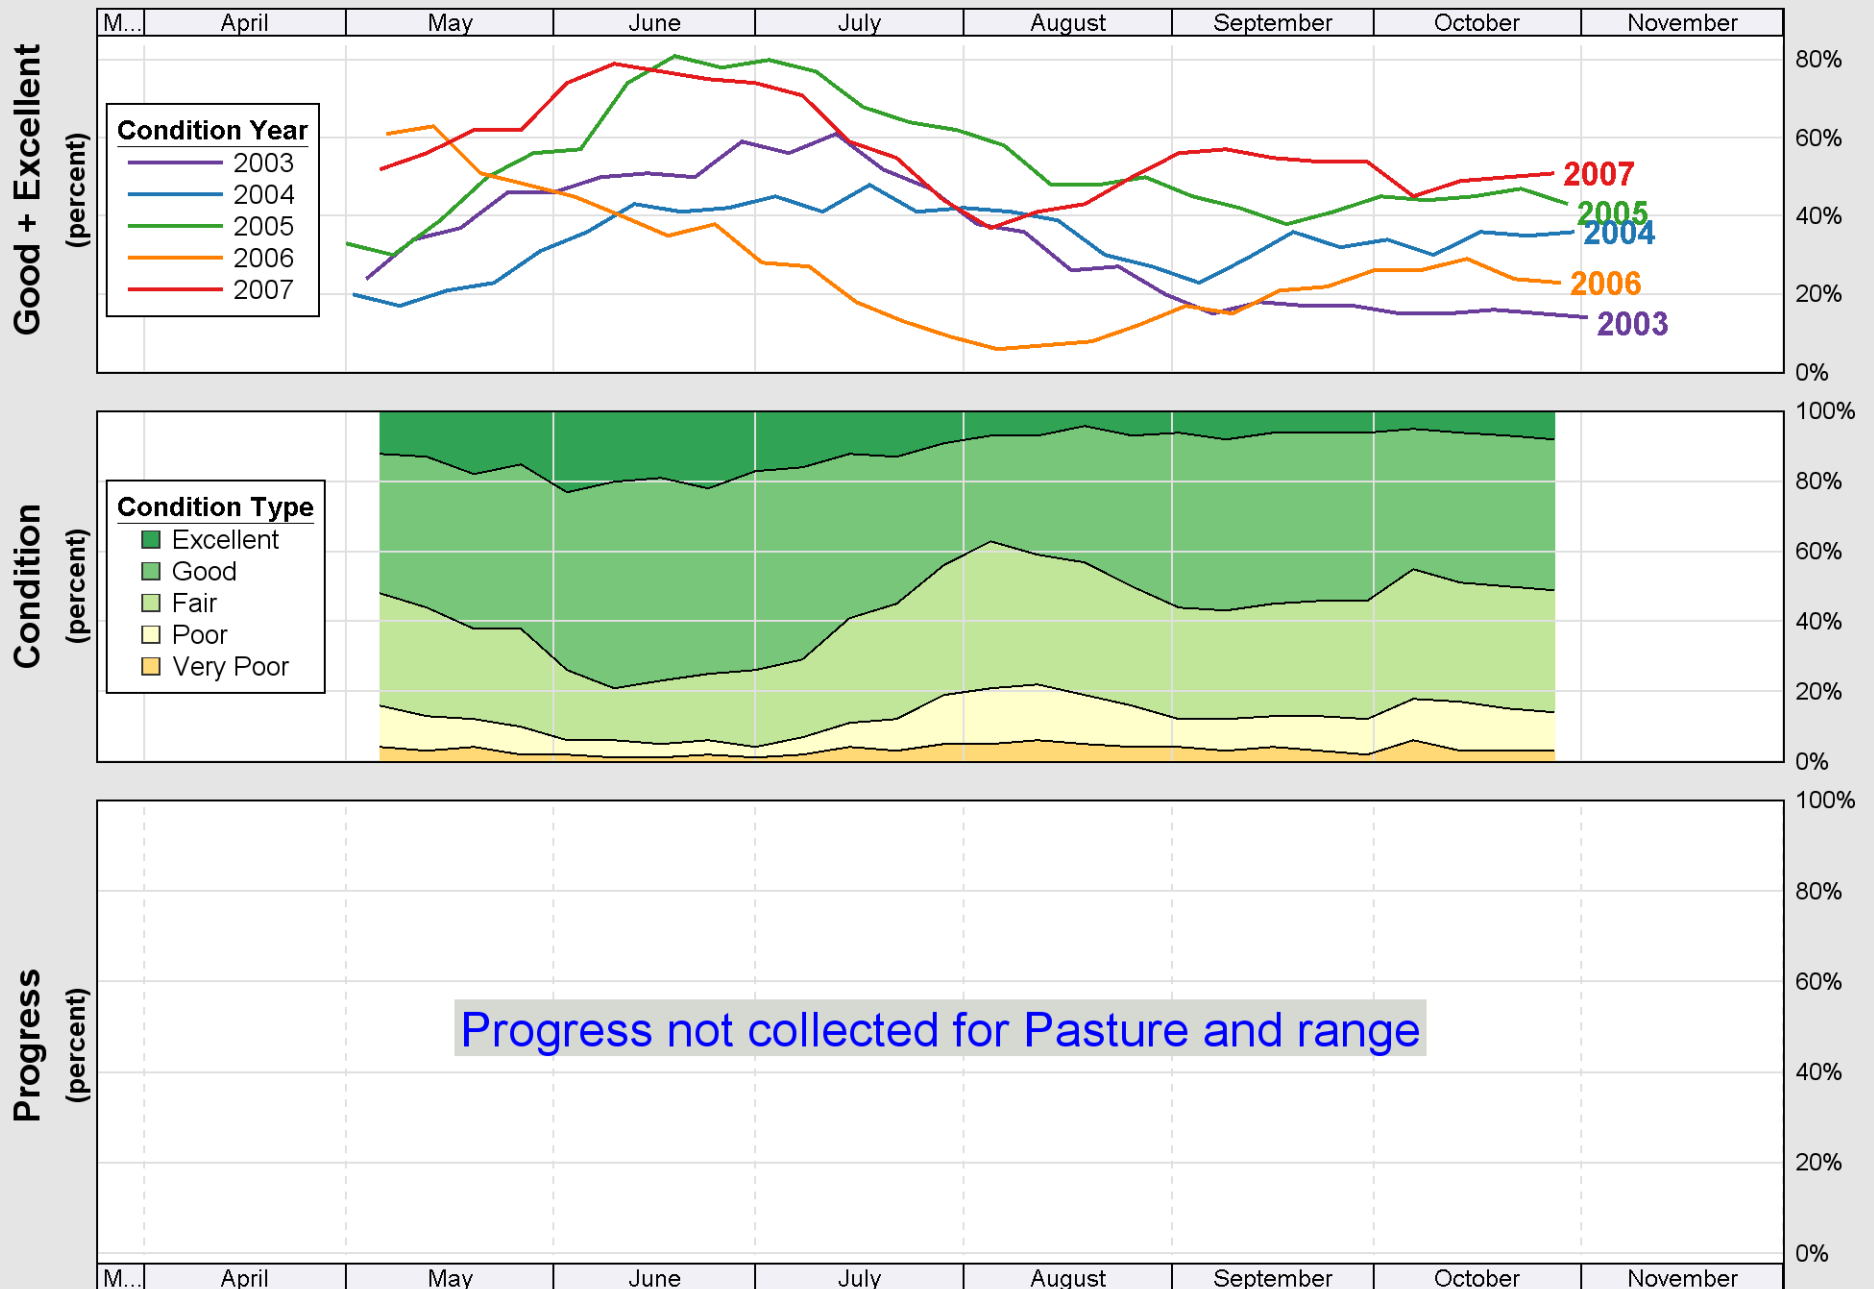

Crop Progress and Condition: Corn in South Dakota , 2007

Source: National Agricultural Statistics Service (NASS), Crop Progress Report

Source: National Agricultural Statistics Service (NASS), Crop Progress Report

Source: National Agricultural Statistics Service (NASS), Crop Progress Report

Source: National Agricultural Statistics Service (NASS), Crop Progress Report

Source: National Agricultural Statistics Service (NASS), Crop Progress Report

Source: National Agricultural Statistics Service (NASS), Crop Progress Report