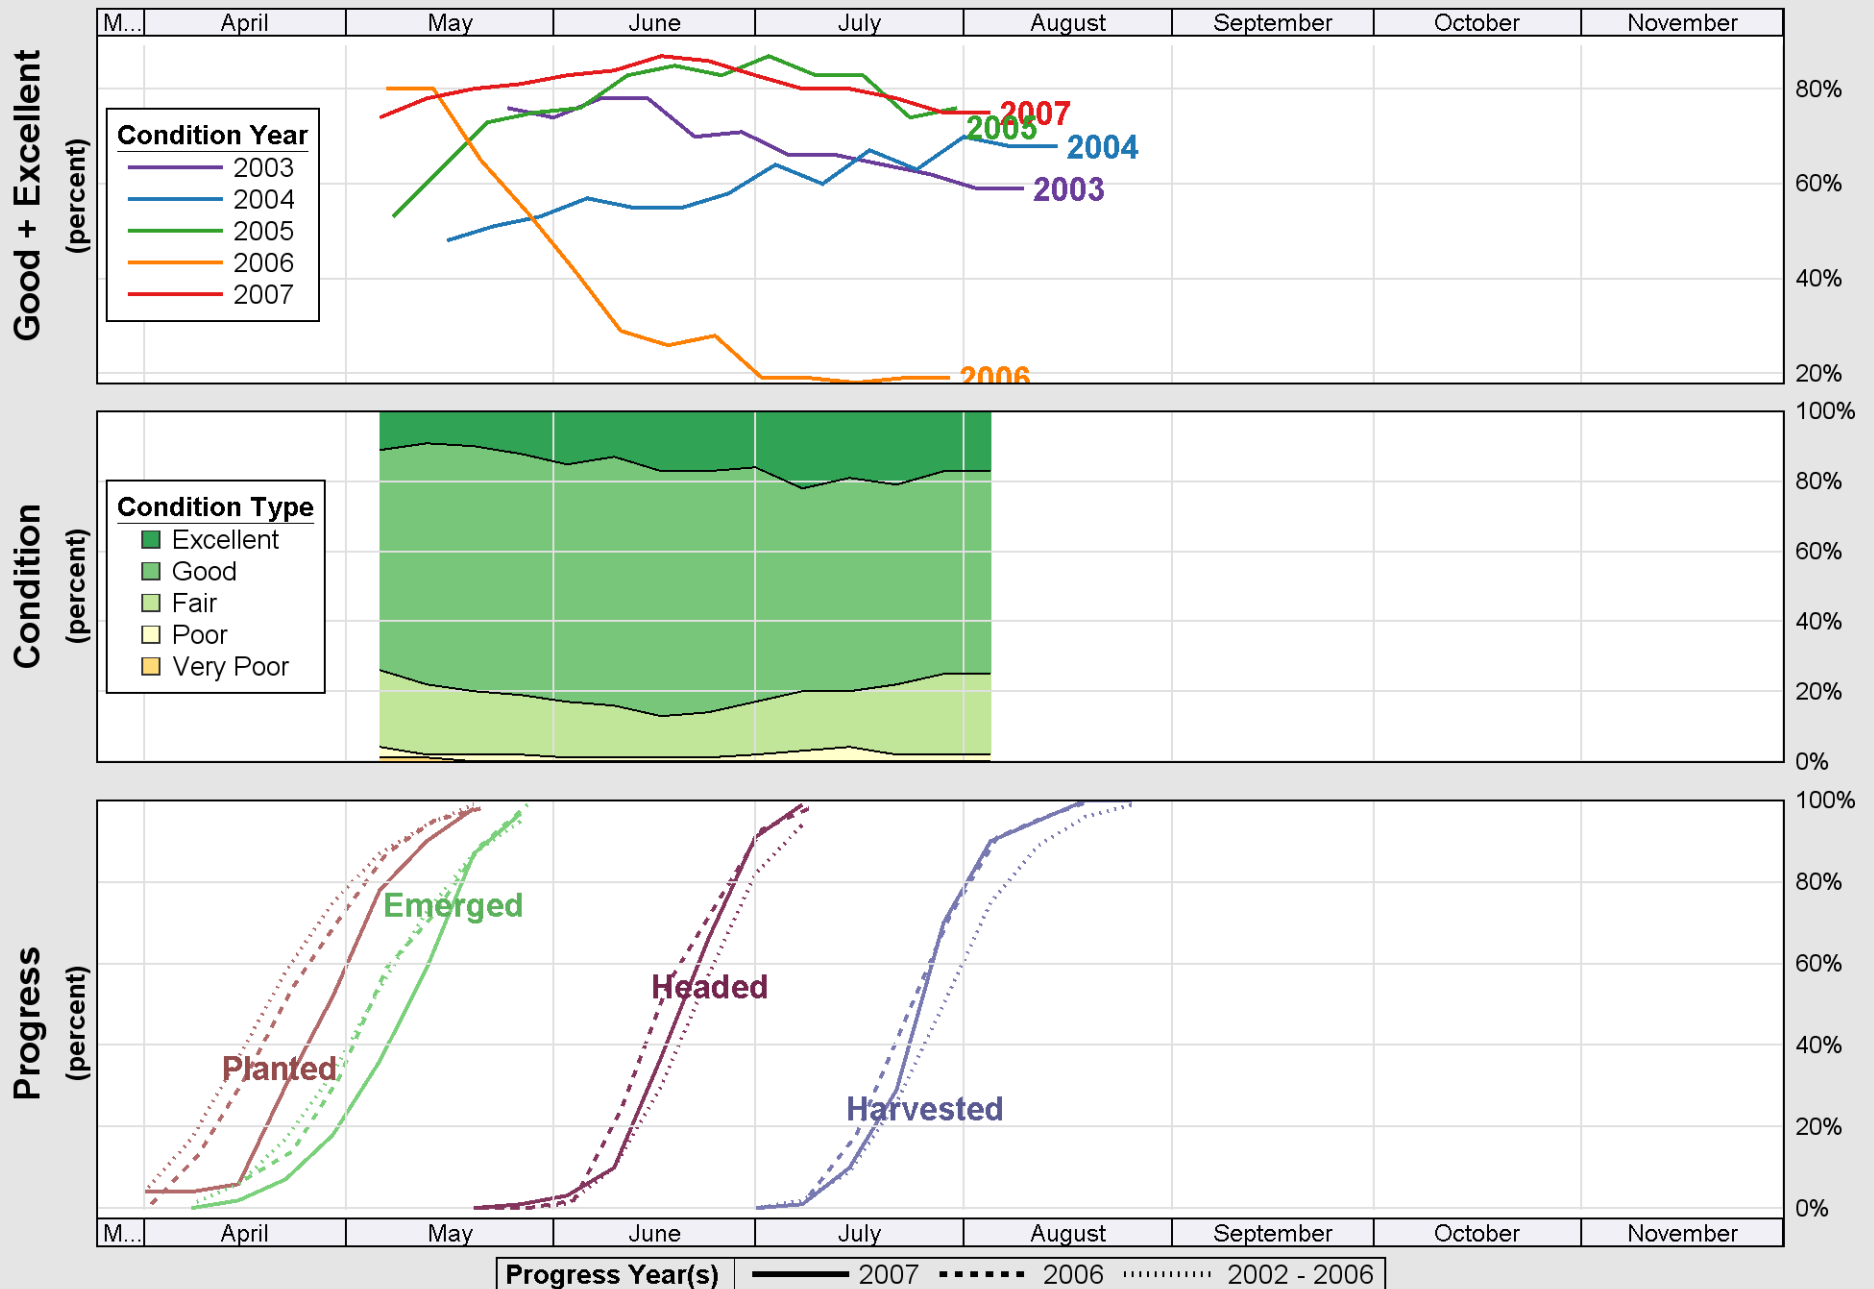

Crop Progress and Condition: Corn in South Dakota , 2007

Source: National Agricultural Statistics Service (NASS), Crop Progress Report

Source: National Agricultural Statistics Service (NASS), Crop Progress Report

Source: National Agricultural Statistics Service (NASS), Crop Progress Report

Source: National Agricultural Statistics Service (NASS), Crop Progress Report

Source: National Agricultural Statistics Service (NASS), Crop Progress Report

Source: National Agricultural Statistics Service (NASS), Crop Progress Report