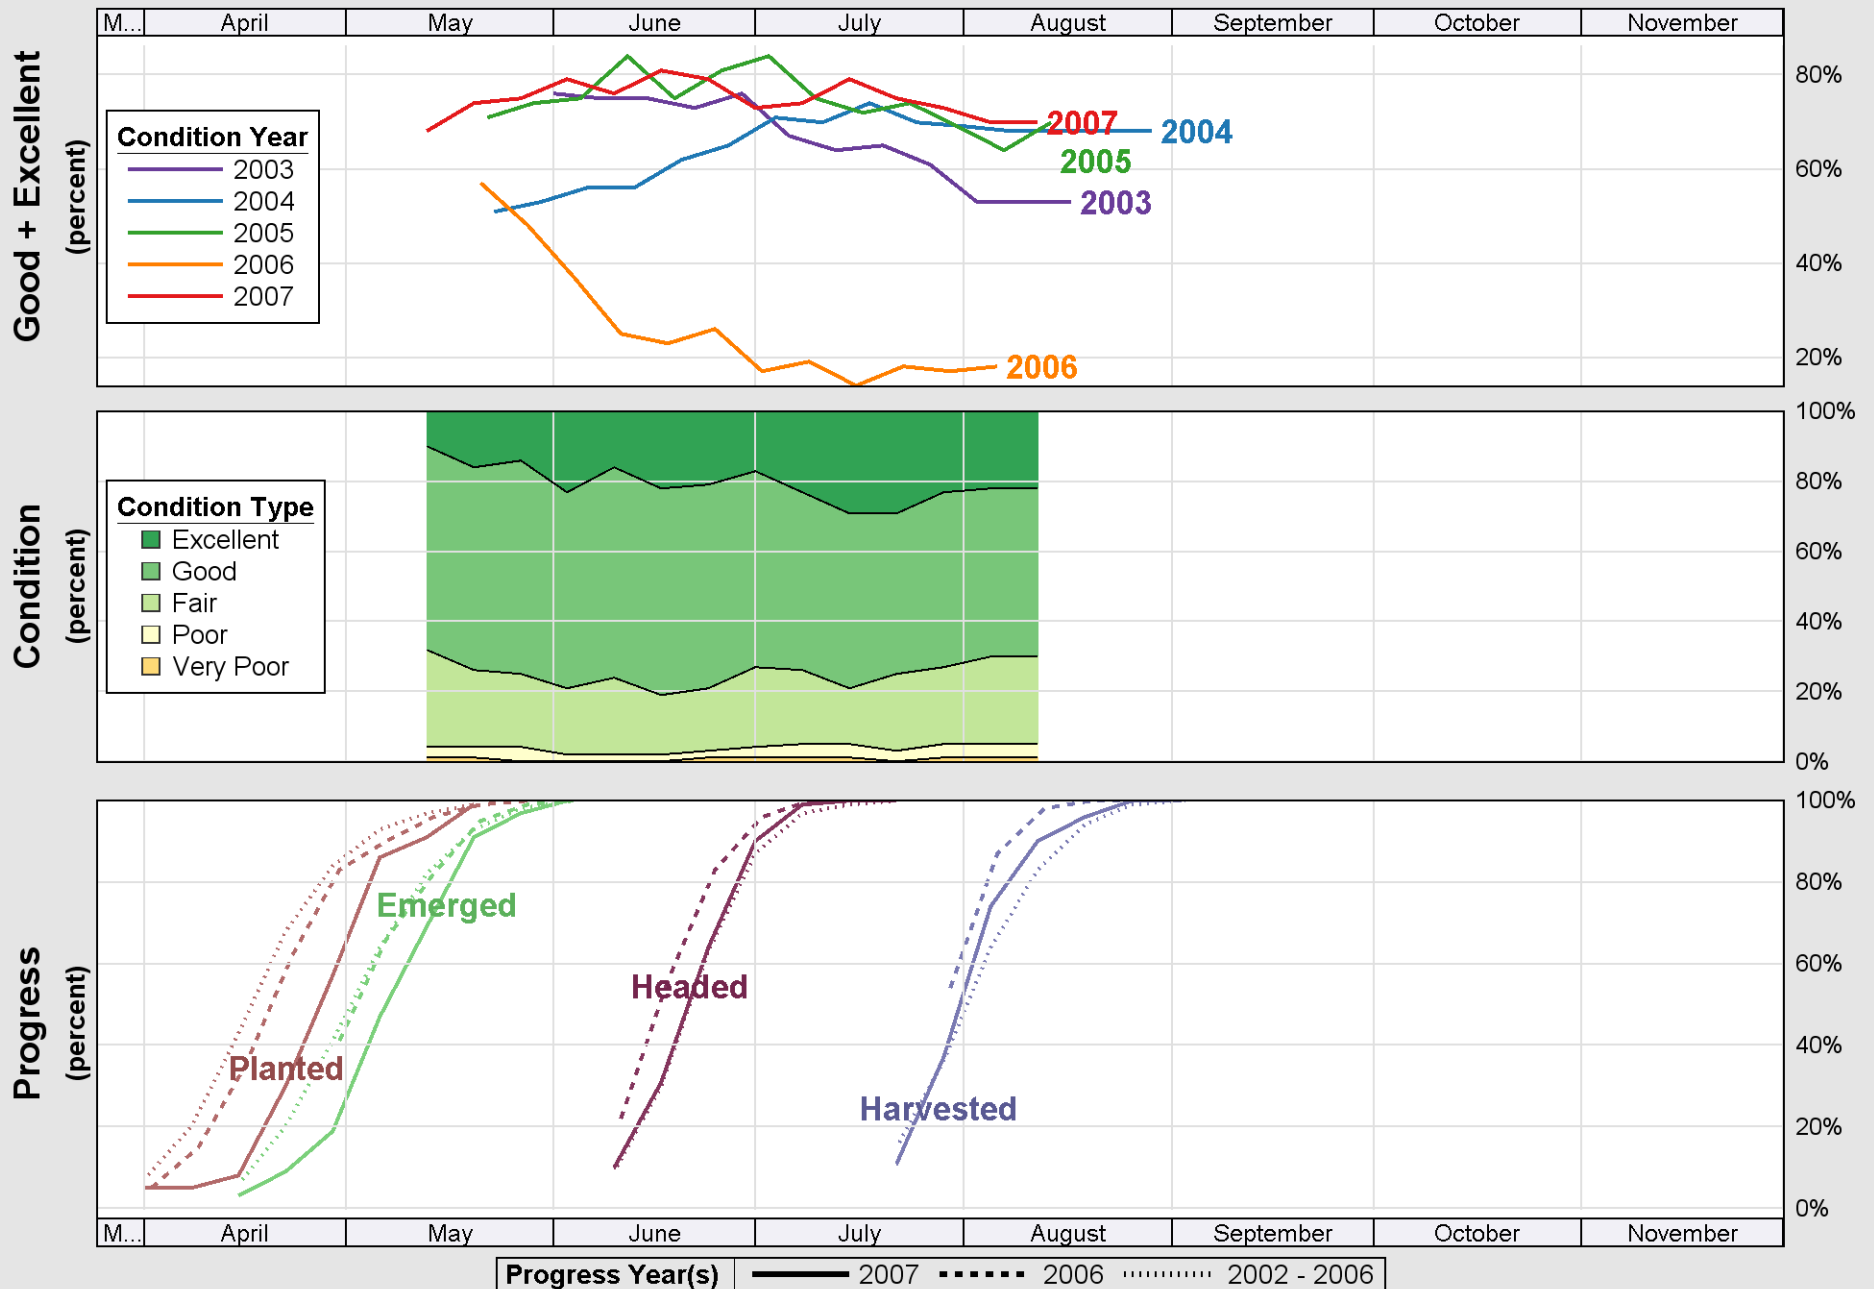

Crop Progress and Condition: Corn in South Dakota , 2007

Source: National Agricultural Statistics Service (NASS), Crop Progress Report

Source: National Agricultural Statistics Service (NASS), Crop Progress Report

Source: National Agricultural Statistics Service (NASS), Crop Progress Report

Source: National Agricultural Statistics Service (NASS), Crop Progress Report

Source: National Agricultural Statistics Service (NASS), Crop Progress Report

Source: National Agricultural Statistics Service (NASS), Crop Progress Report