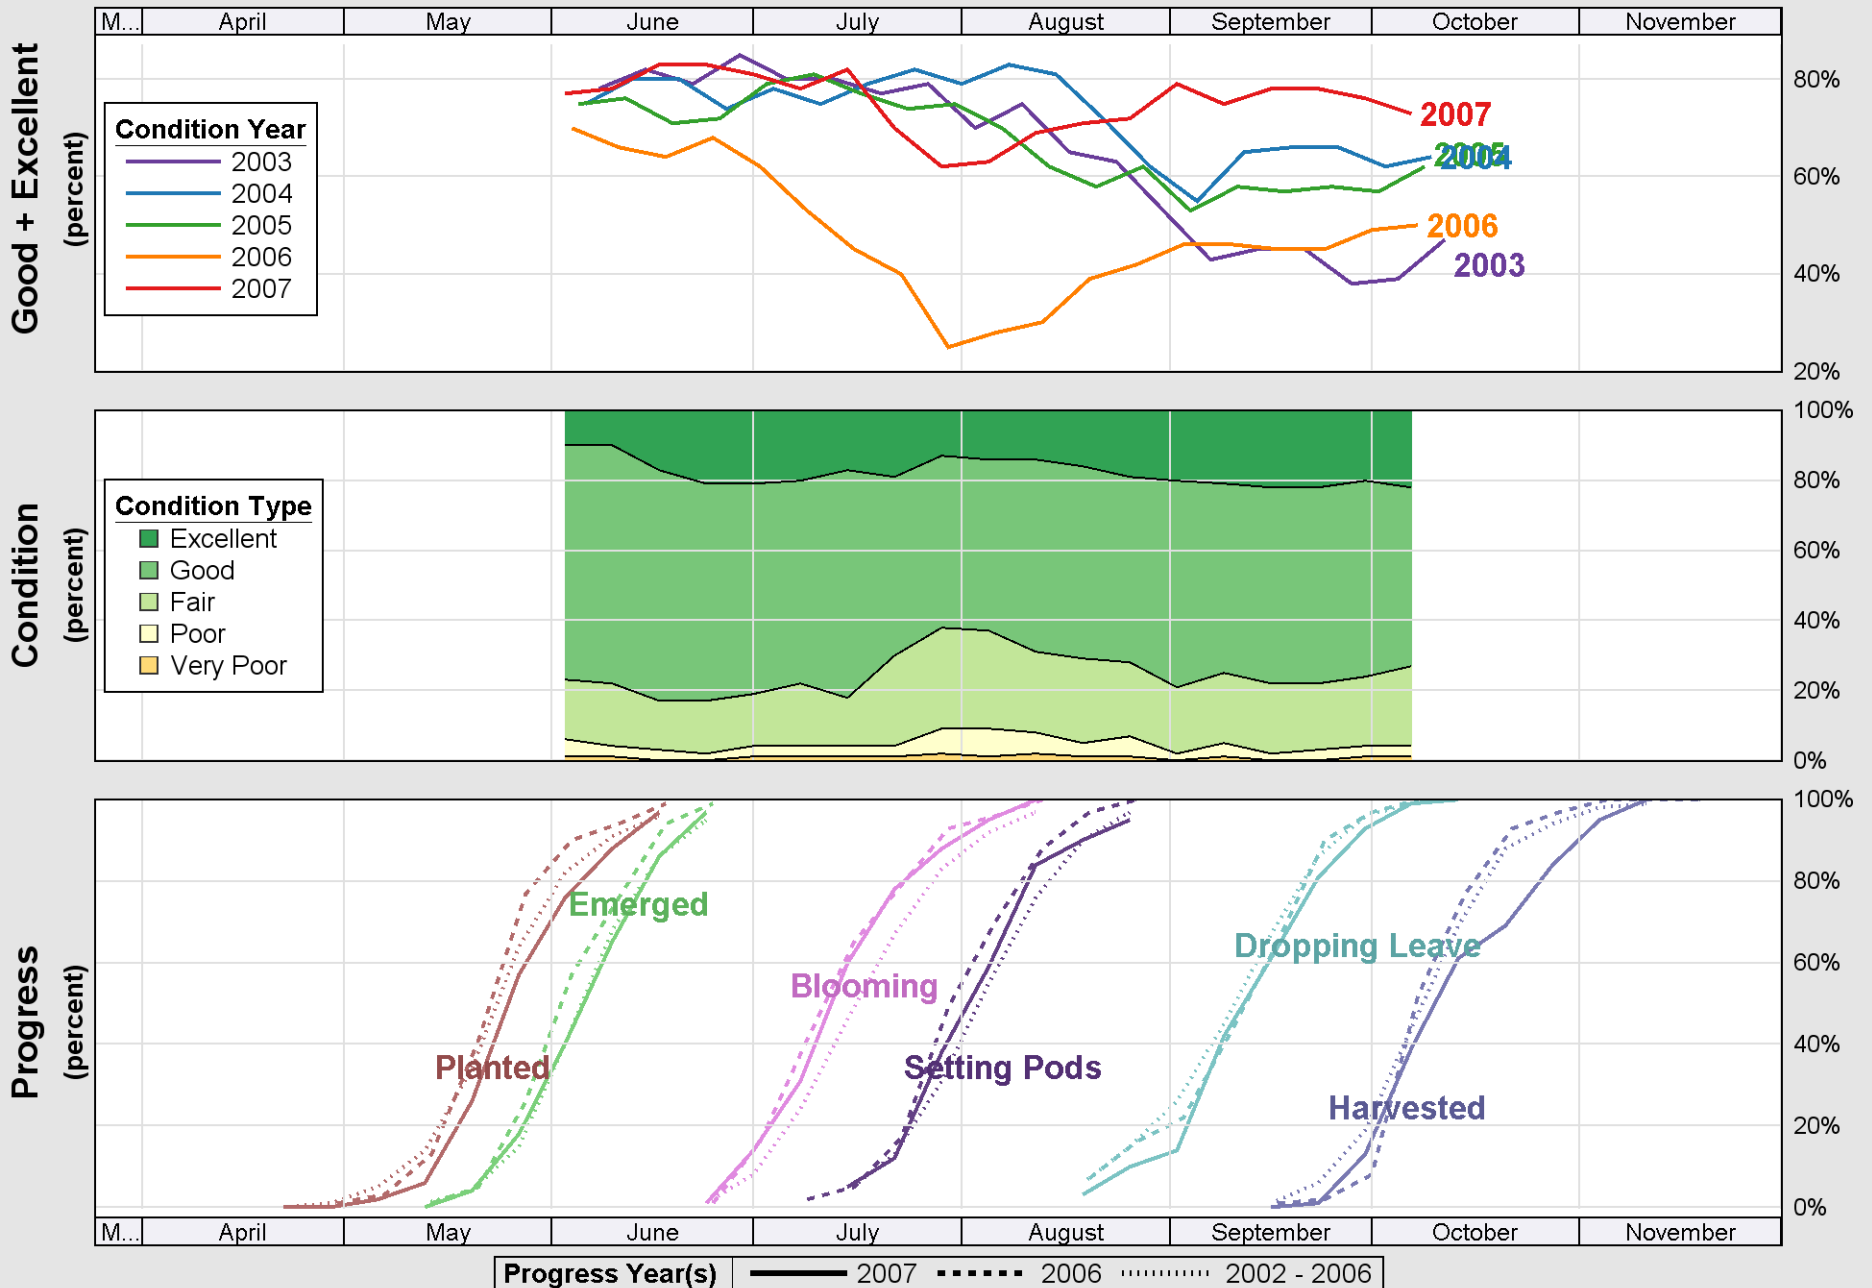

Crop Progress and Condition: Corn in South Dakota , 2007

Source: National Agricultural Statistics Service (NASS), Crop Progress Report

Source: National Agricultural Statistics Service (NASS), Crop Progress Report

Source: National Agricultural Statistics Service (NASS), Crop Progress Report

Source: National Agricultural Statistics Service (NASS), Crop Progress Report

Source: National Agricultural Statistics Service (NASS), Crop Progress Report

Source: National Agricultural Statistics Service (NASS), Crop Progress Report