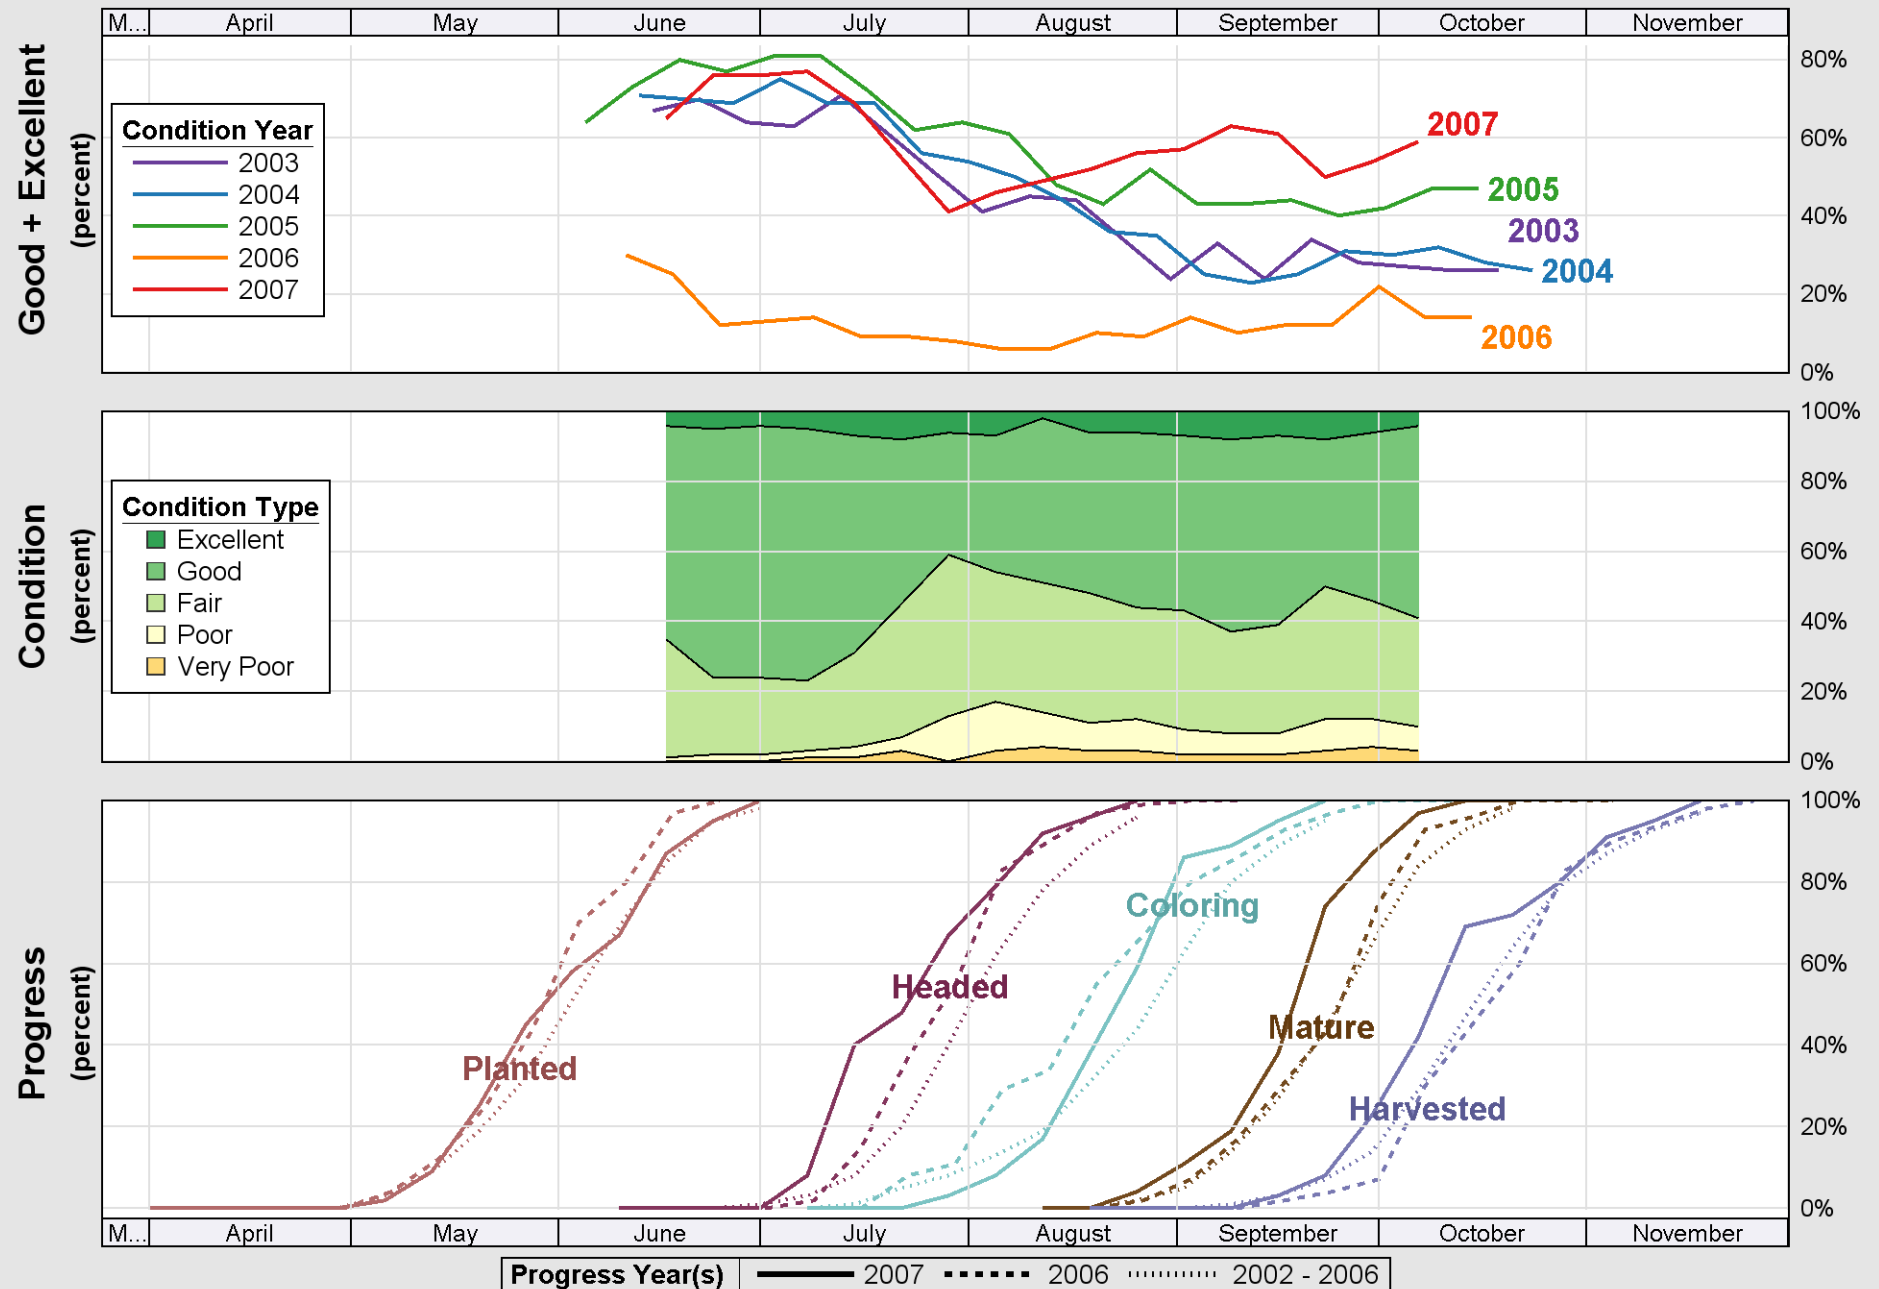

Crop Progress and Condition: Corn in South Dakota , 2007

Source: National Agricultural Statistics Service (NASS), Crop Progress Report

Source: National Agricultural Statistics Service (NASS), Crop Progress Report

Source: National Agricultural Statistics Service (NASS), Crop Progress Report

Source: National Agricultural Statistics Service (NASS), Crop Progress Report

Source: National Agricultural Statistics Service (NASS), Crop Progress Report

Source: National Agricultural Statistics Service (NASS), Crop Progress Report