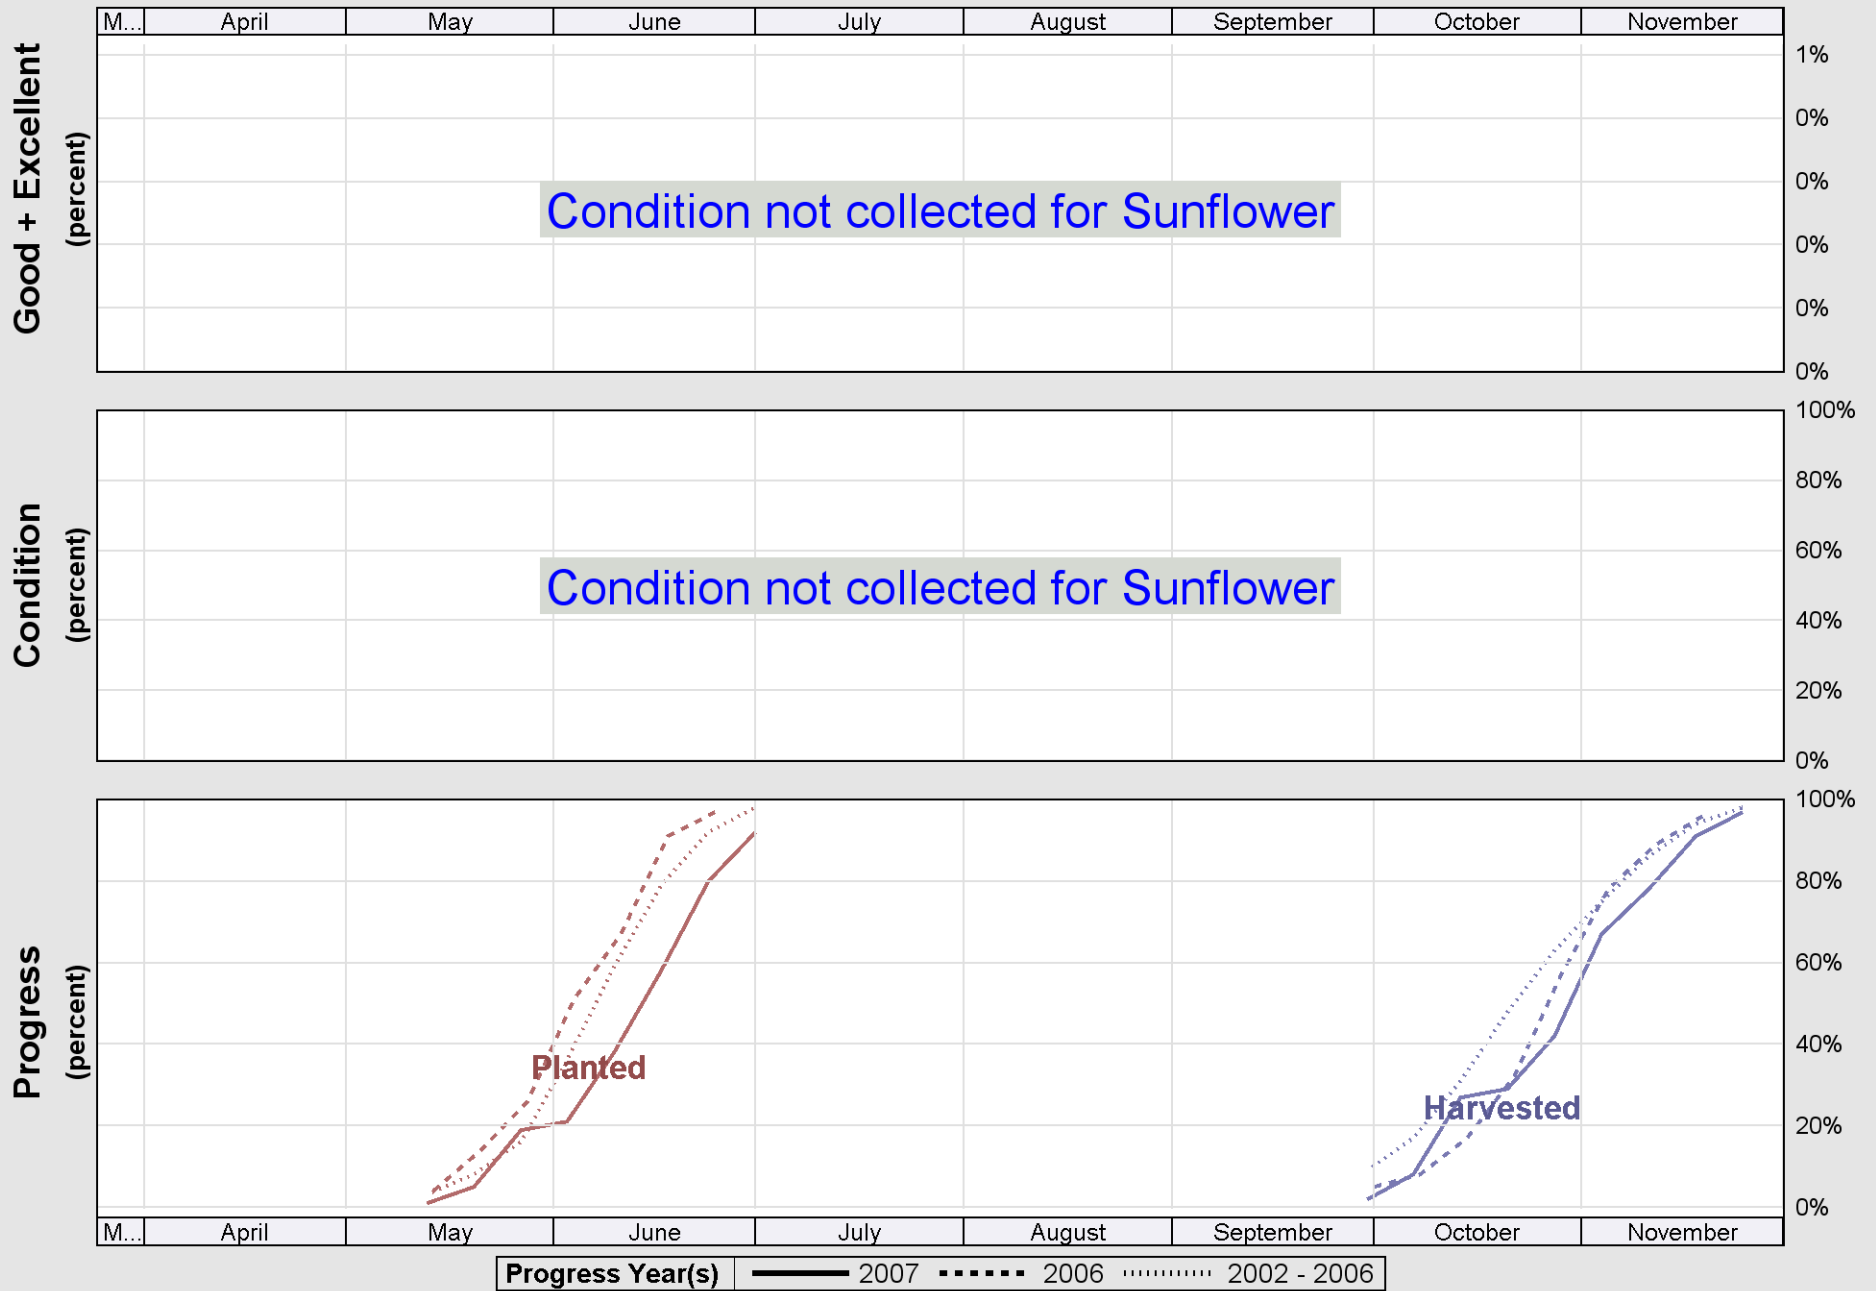

Crop Progress and Condition: Corn in South Dakota , 2007

Source: National Agricultural Statistics Service (NASS), Crop Progress Report

Source: National Agricultural Statistics Service (NASS), Crop Progress Report

Source: National Agricultural Statistics Service (NASS), Crop Progress Report

Source: National Agricultural Statistics Service (NASS), Crop Progress Report

Source: National Agricultural Statistics Service (NASS), Crop Progress Report

Source: National Agricultural Statistics Service (NASS), Crop Progress Report