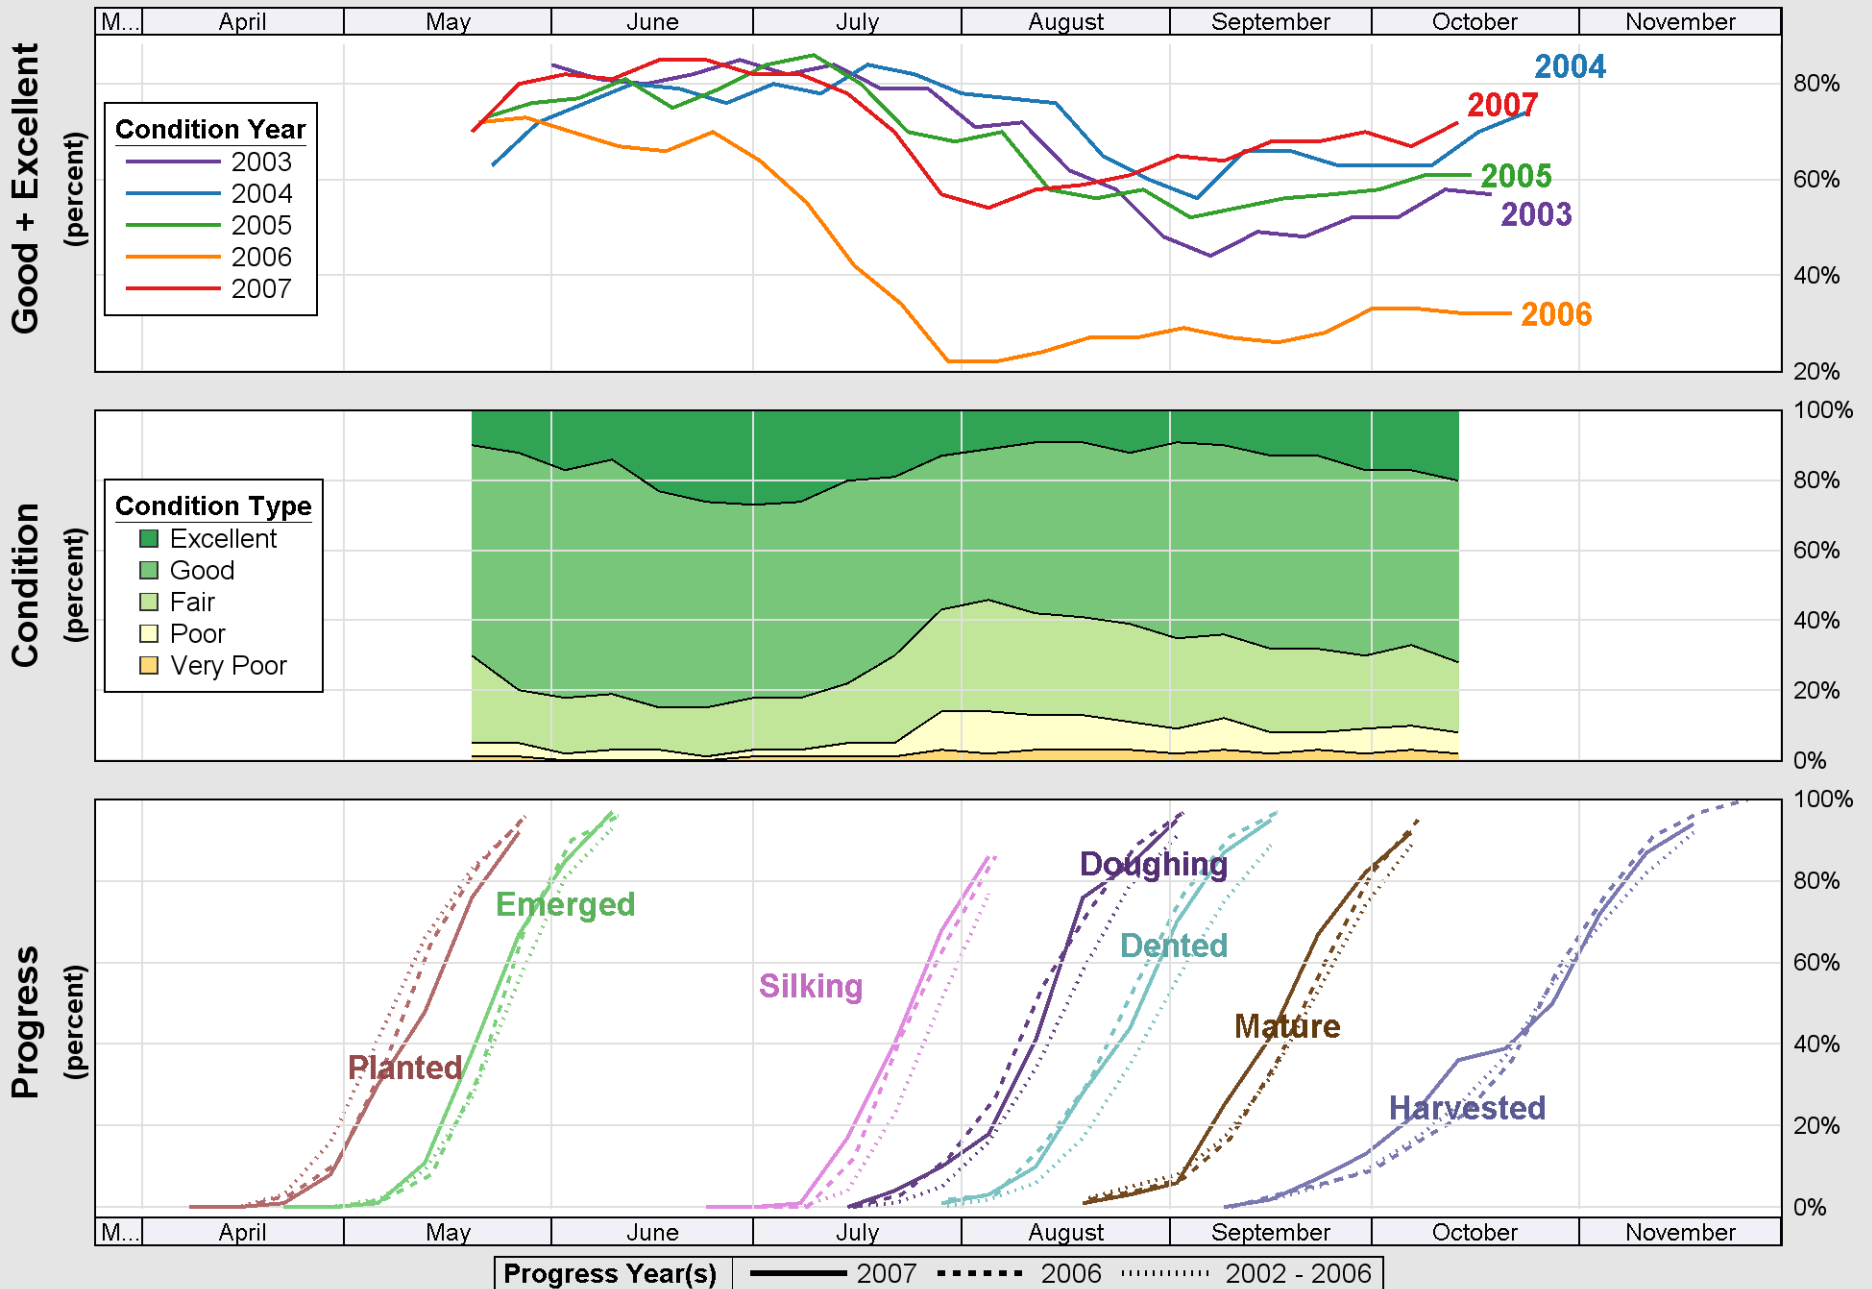

Crop Progress and Condition: Corn in South Dakota , 2007

Source: National Agricultural Statistics Service (NASS), Crop Progress Report

Source: National Agricultural Statistics Service (NASS), Crop Progress Report

Source: National Agricultural Statistics Service (NASS), Crop Progress Report

Source: National Agricultural Statistics Service (NASS), Crop Progress Report

Source: National Agricultural Statistics Service (NASS), Crop Progress Report

Source: National Agricultural Statistics Service (NASS), Crop Progress Report