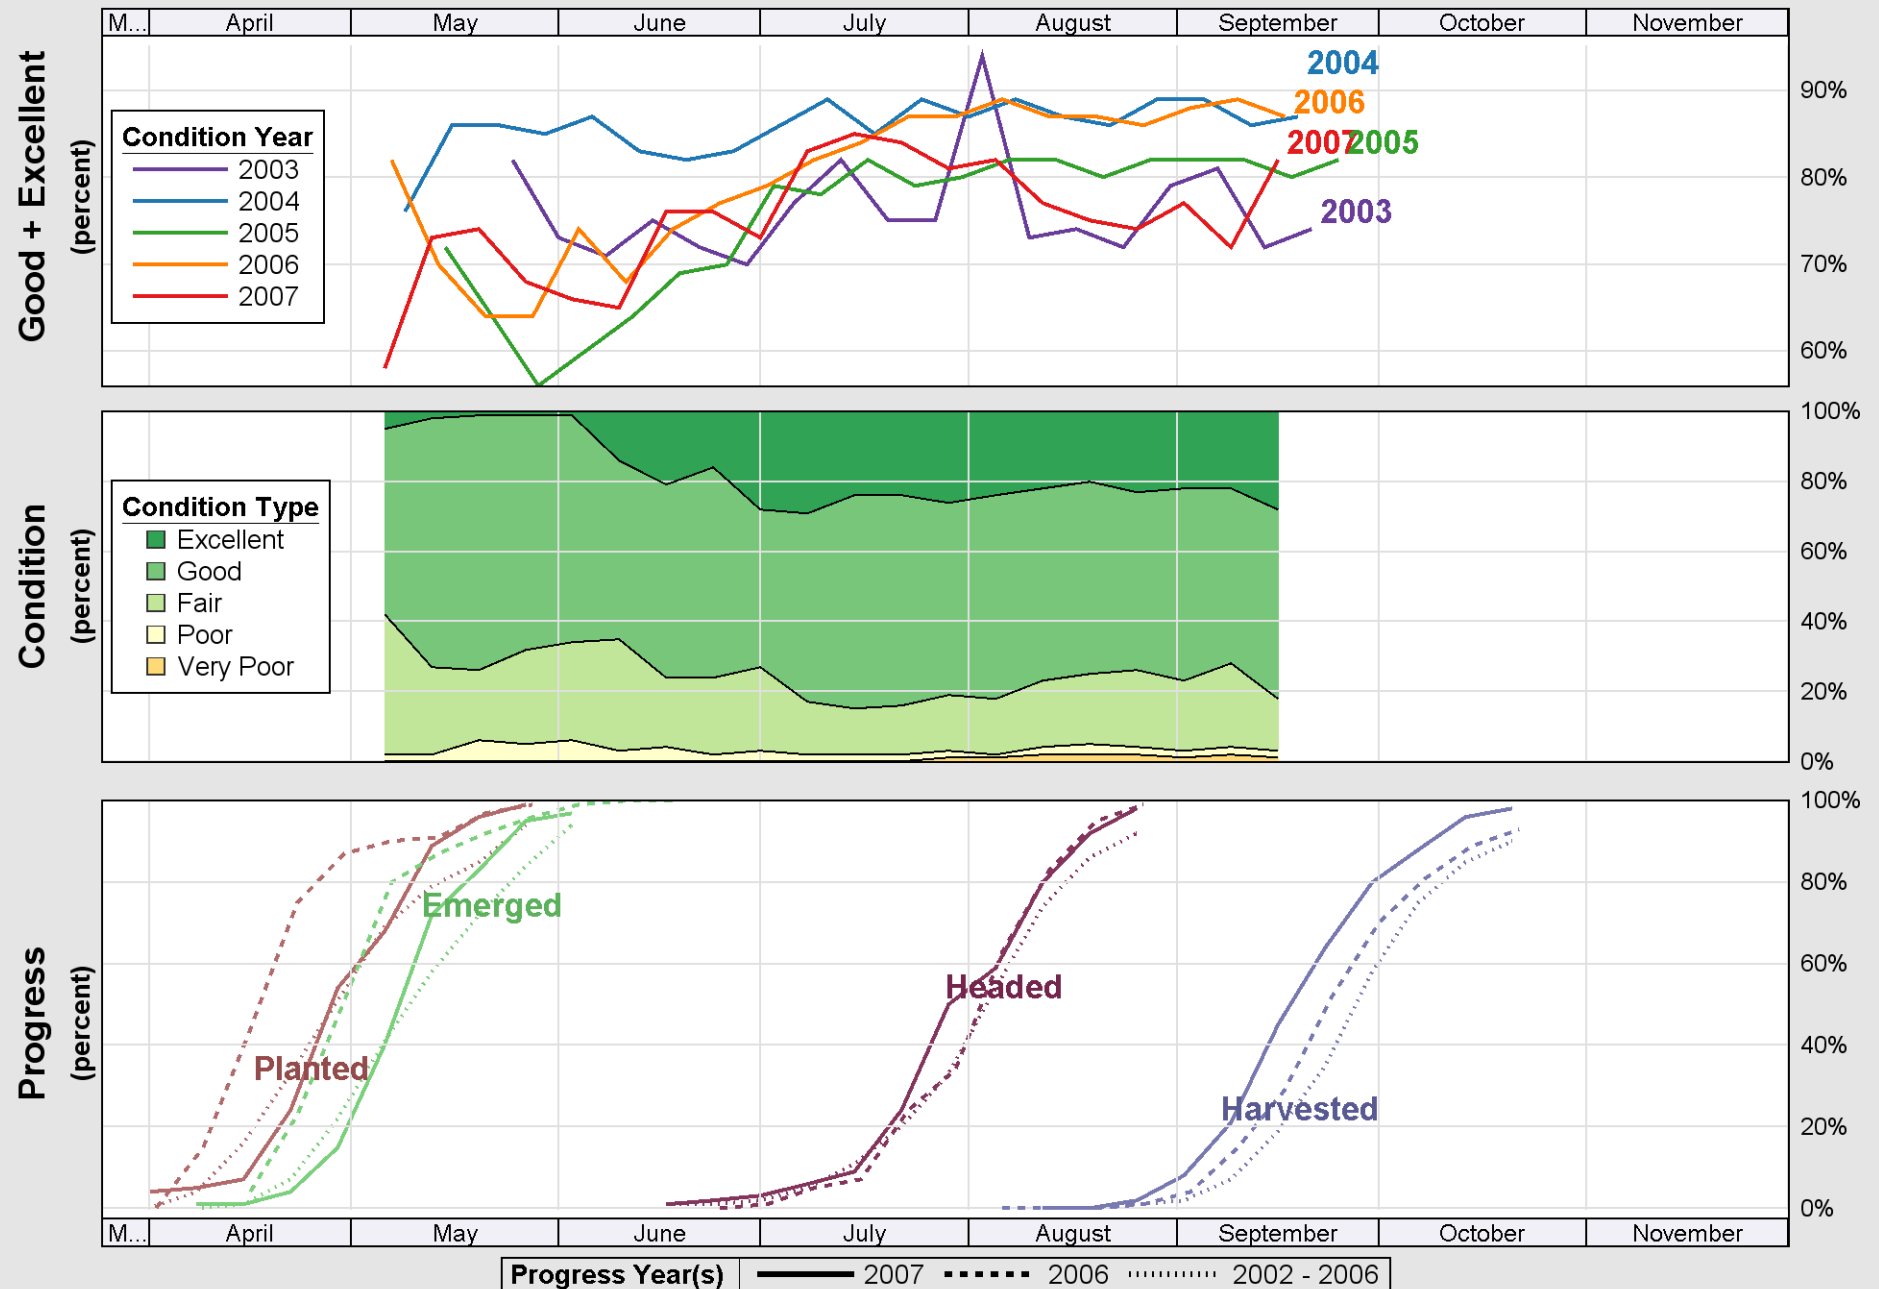

Source: National Agricultural Statistics Service (NASS), Crop Progress Report

Source: National Agricultural Statistics Service (NASS), Crop Progress Report

Source: National Agricultural Statistics Service (NASS), Crop Progress Report

Source: National Agricultural Statistics Service (NASS), Crop Progress Report

Crop Progress and Condition: Sorghum in Missouri, 2007

Source: National Agricultural Statistics Service (NASS), Crop Progress Report

Source: National Agricultural Statistics Service (NASS), Crop Progress Report

Crop Progress and Condition: Winter wheat in Missouri, 2007

Source: National Agricultural Statistics Service (NASS), Crop Progress Report