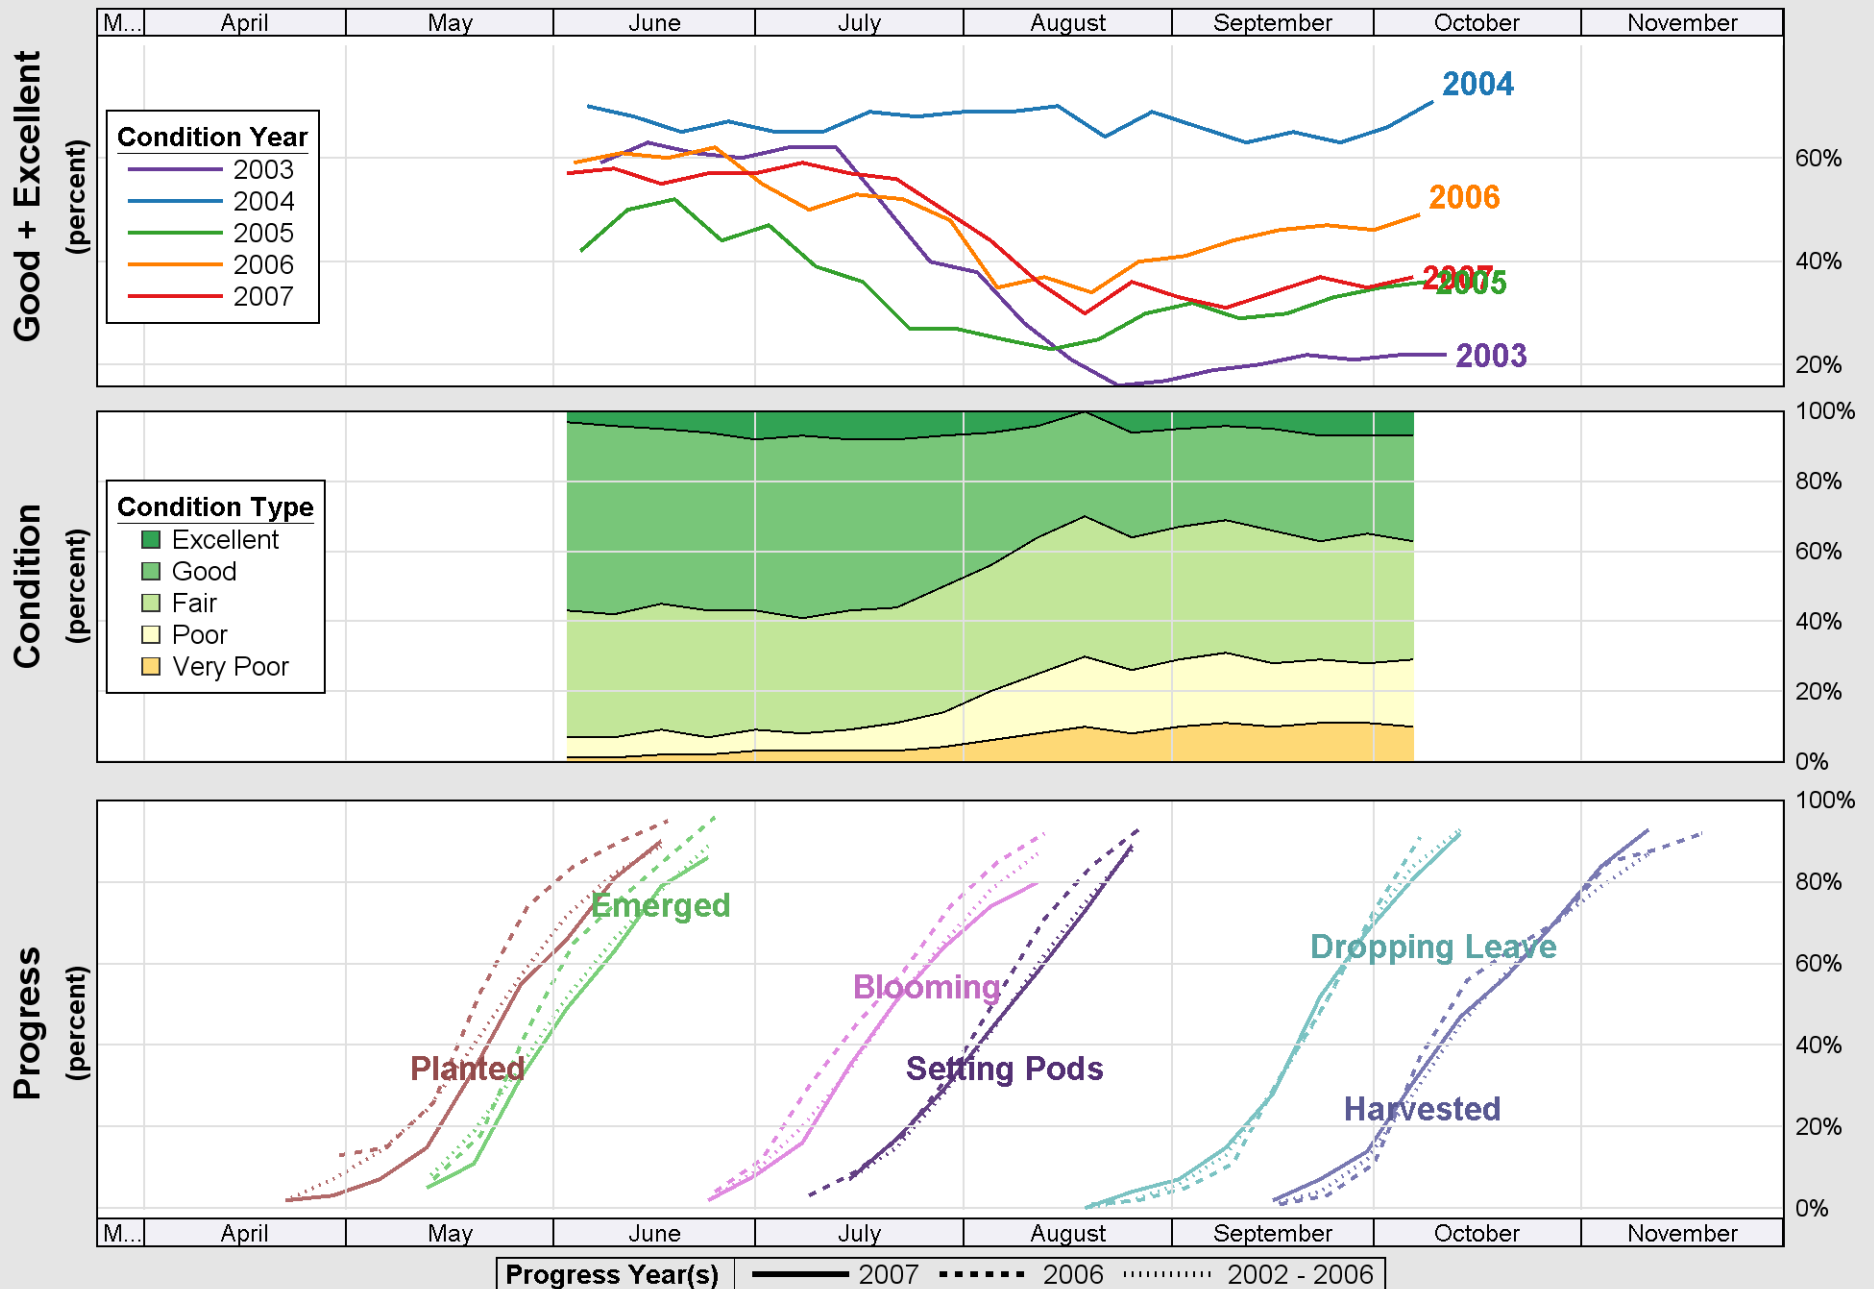

Source: National Agricultural Statistics Service (NASS), Crop Progress Report

Source: National Agricultural Statistics Service (NASS), Crop Progress Report

Source: National Agricultural Statistics Service (NASS), Crop Progress Report

Source: National Agricultural Statistics Service (NASS), Crop Progress Report

Crop Progress and Condition: Sorghum in Missouri, 2007

Source: National Agricultural Statistics Service (NASS), Crop Progress Report

Source: National Agricultural Statistics Service (NASS), Crop Progress Report

Crop Progress and Condition: Winter wheat in Missouri, 2007

Source: National Agricultural Statistics Service (NASS), Crop Progress Report