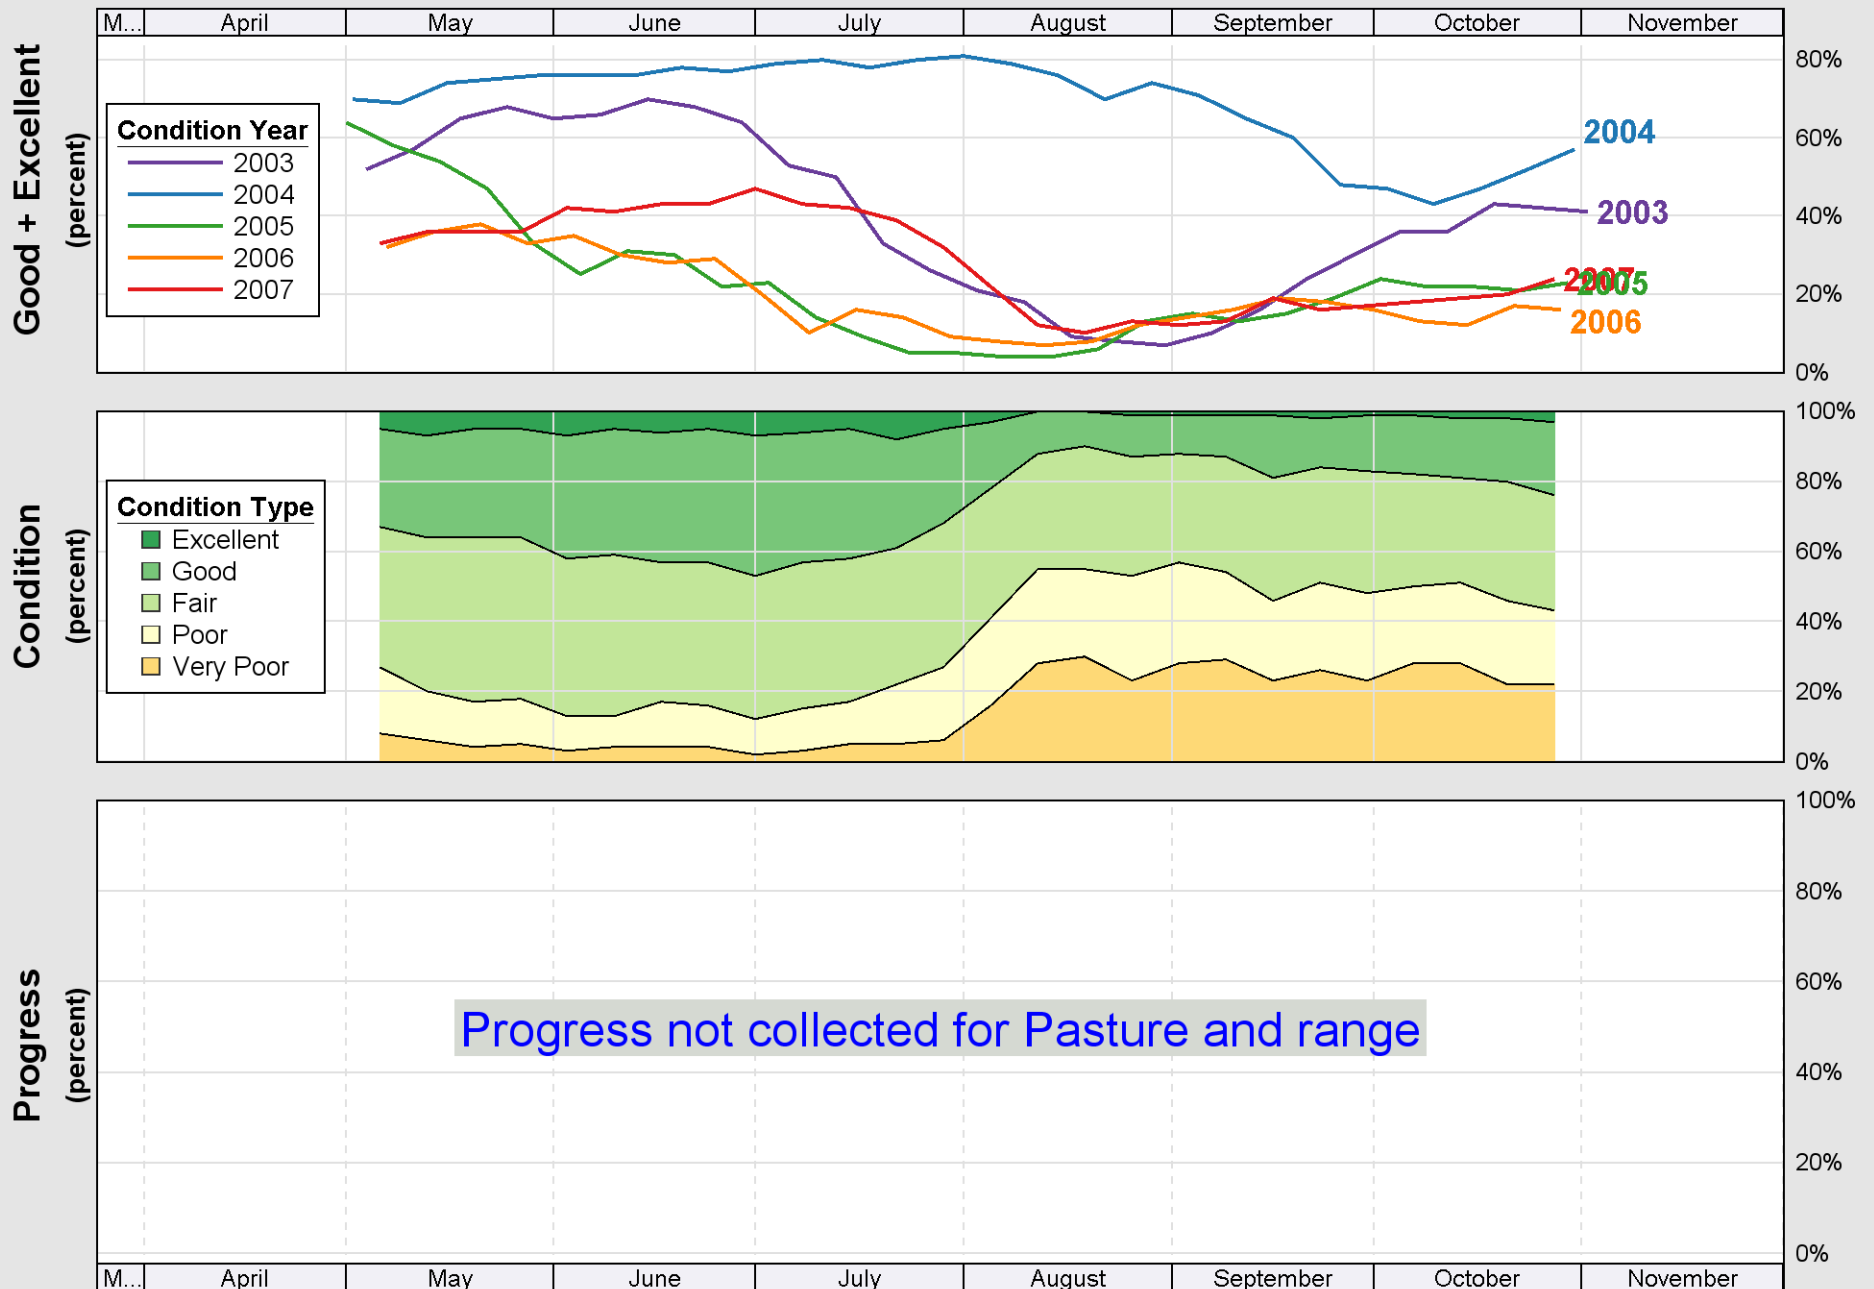

Source: National Agricultural Statistics Service (NASS), Crop Progress Report

Source: National Agricultural Statistics Service (NASS), Crop Progress Report

Source: National Agricultural Statistics Service (NASS), Crop Progress Report

Source: National Agricultural Statistics Service (NASS), Crop Progress Report

Crop Progress and Condition: Sorghum in Missouri, 2007

Source: National Agricultural Statistics Service (NASS), Crop Progress Report

Source: National Agricultural Statistics Service (NASS), Crop Progress Report

Crop Progress and Condition: Winter wheat in Missouri, 2007

Source: National Agricultural Statistics Service (NASS), Crop Progress Report