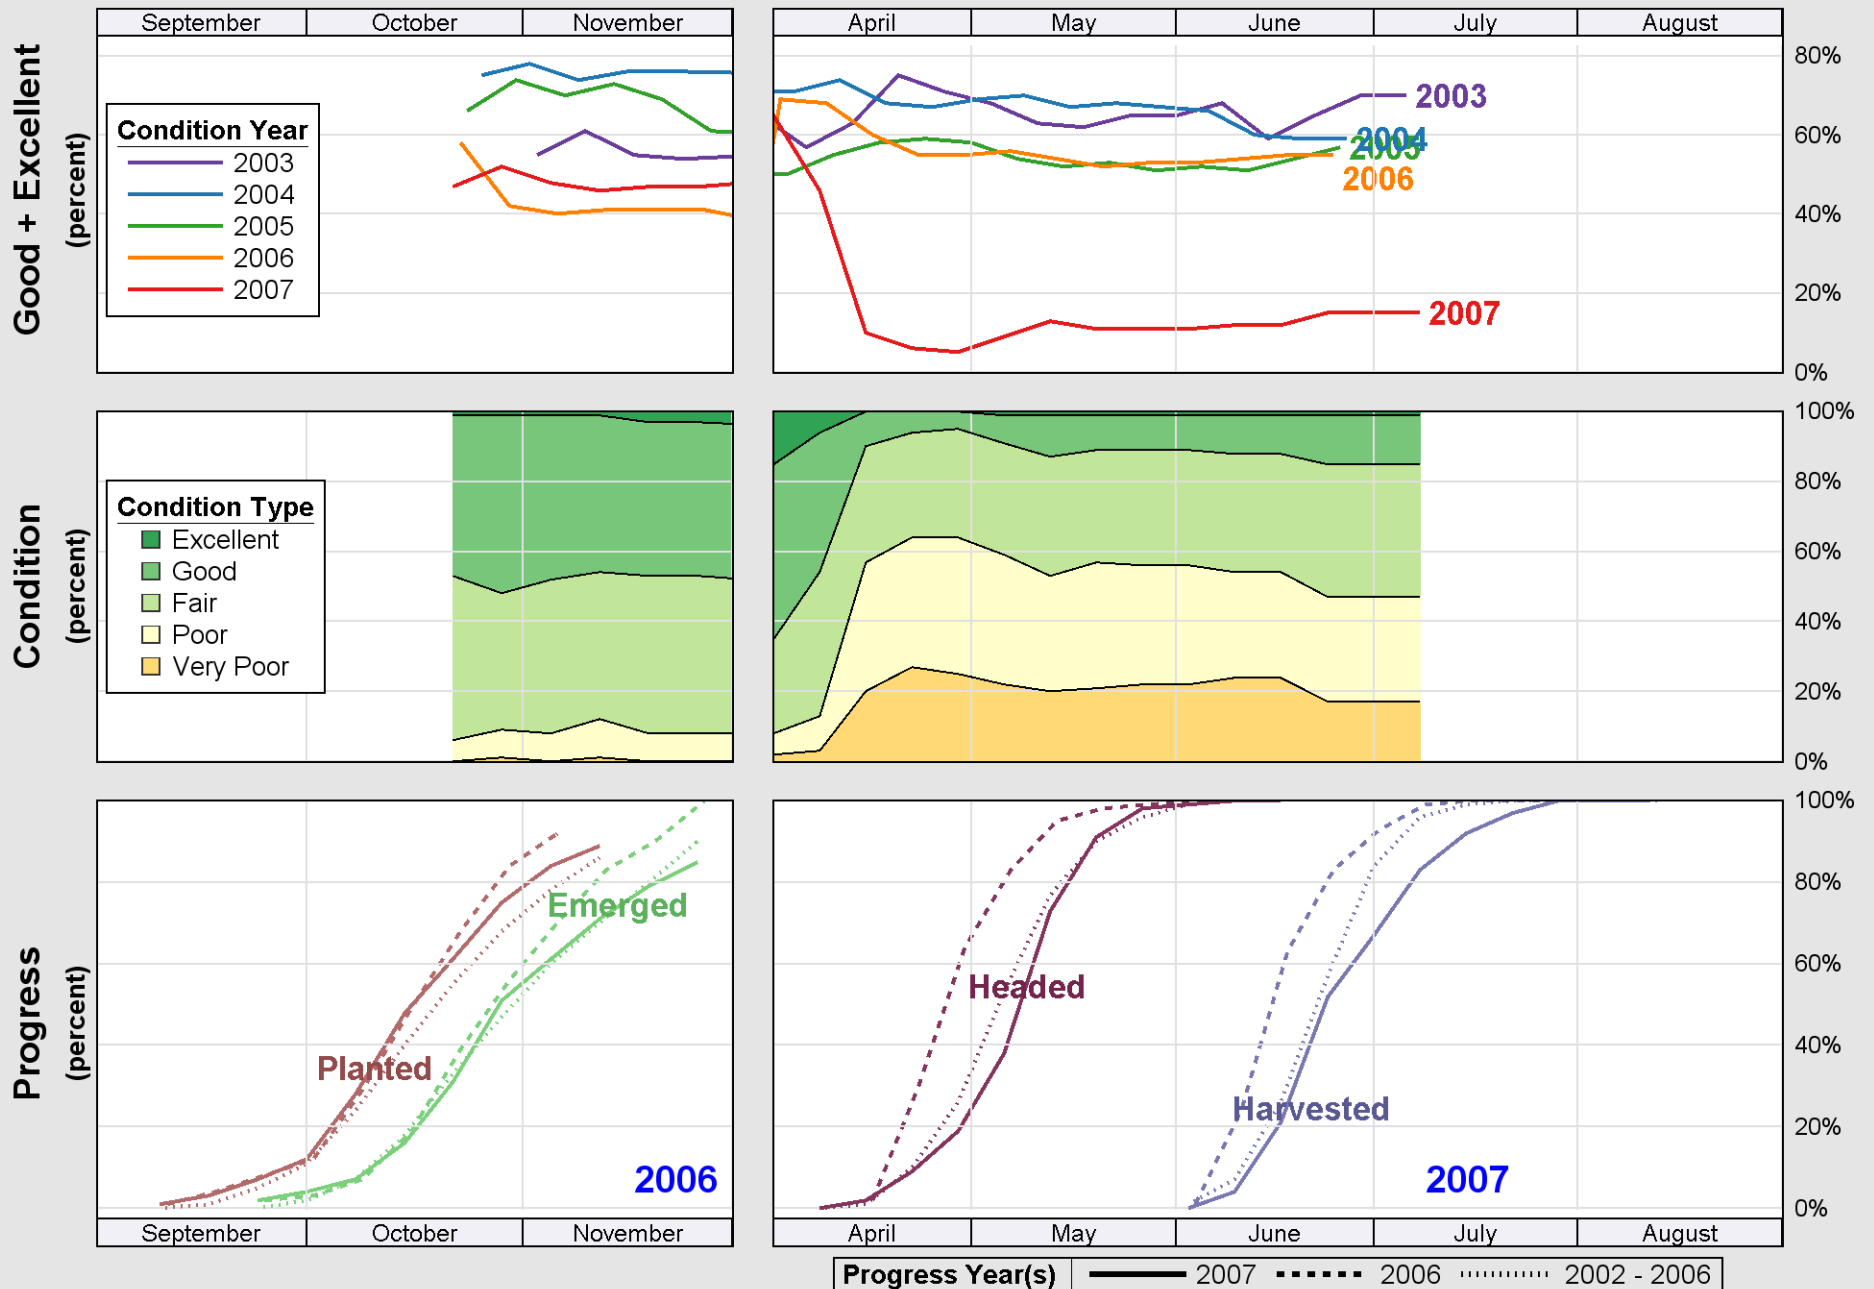

Source: National Agricultural Statistics Service (NASS), Crop Progress Report

Source: National Agricultural Statistics Service (NASS), Crop Progress Report

Source: National Agricultural Statistics Service (NASS), Crop Progress Report

Source: National Agricultural Statistics Service (NASS), Crop Progress Report

Crop Progress and Condition: Sorghum in Missouri, 2007

Source: National Agricultural Statistics Service (NASS), Crop Progress Report

Source: National Agricultural Statistics Service (NASS), Crop Progress Report

Crop Progress and Condition: Winter wheat in Missouri, 2007

Source: National Agricultural Statistics Service (NASS), Crop Progress Report