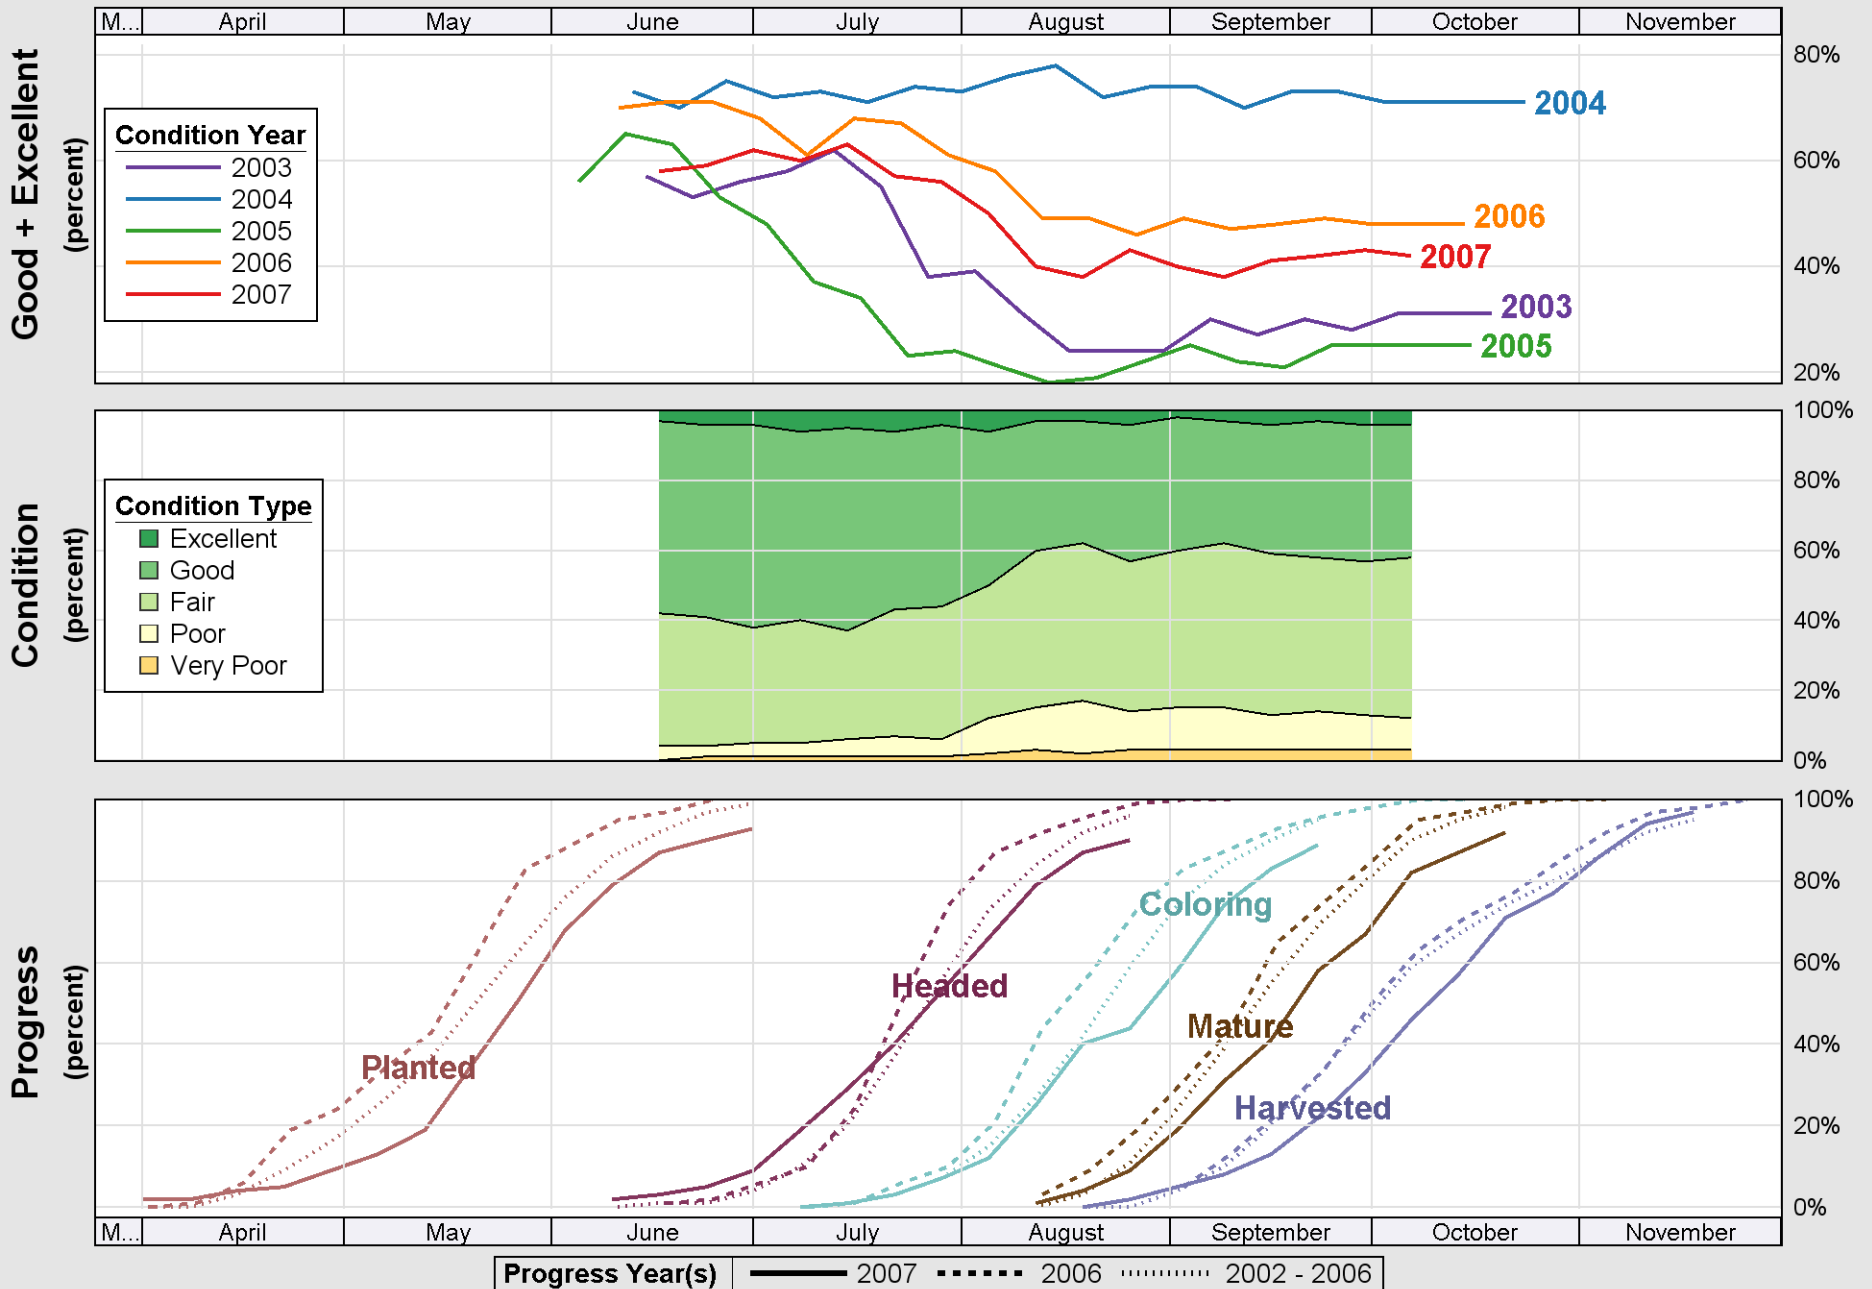

Source: National Agricultural Statistics Service (NASS), Crop Progress Report

Source: National Agricultural Statistics Service (NASS), Crop Progress Report

Source: National Agricultural Statistics Service (NASS), Crop Progress Report

Source: National Agricultural Statistics Service (NASS), Crop Progress Report

Crop Progress and Condition: Sorghum in Missouri, 2007

Source: National Agricultural Statistics Service (NASS), Crop Progress Report

Source: National Agricultural Statistics Service (NASS), Crop Progress Report

Crop Progress and Condition: Winter wheat in Missouri, 2007

Source: National Agricultural Statistics Service (NASS), Crop Progress Report