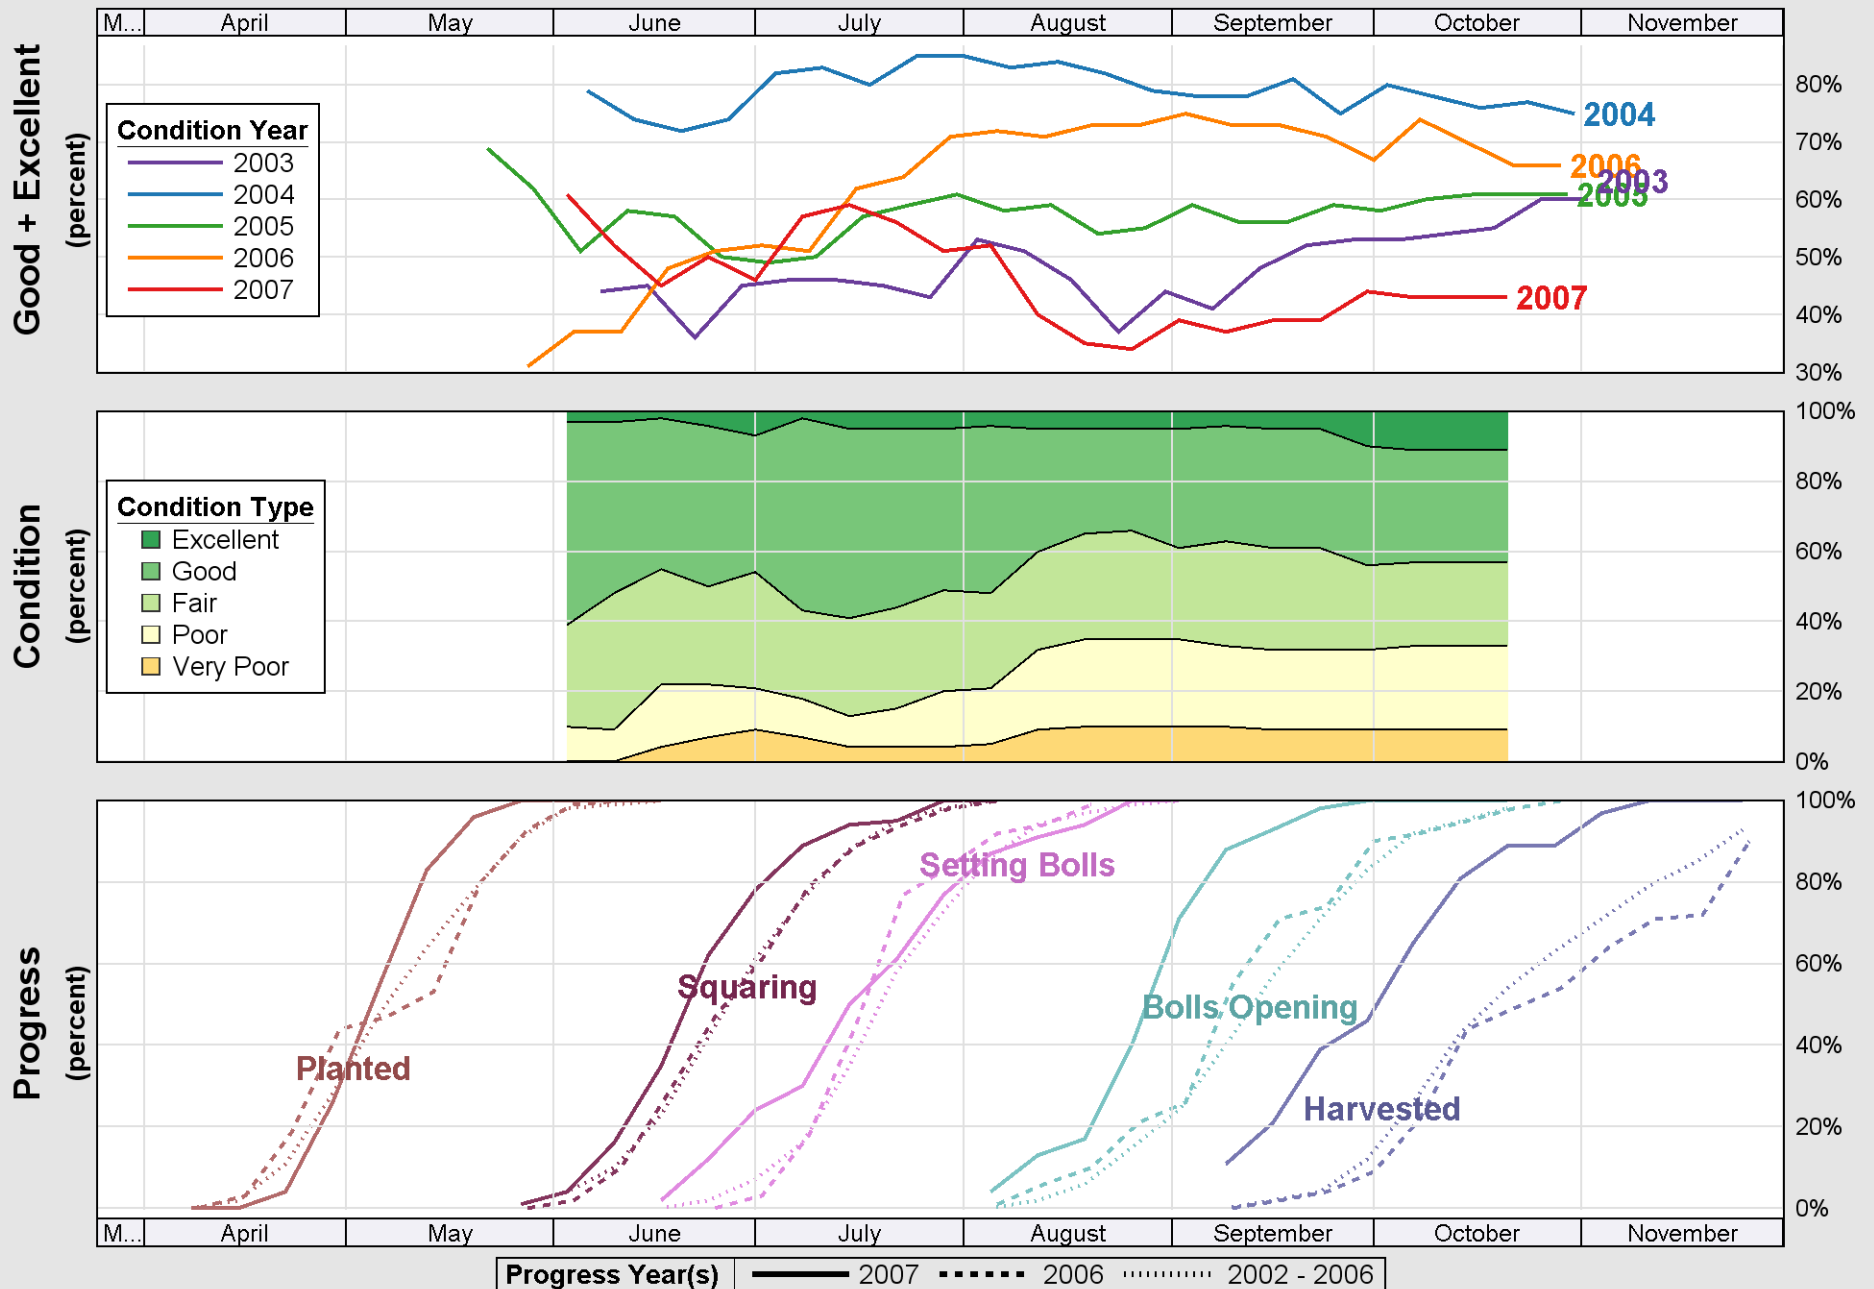

Source: National Agricultural Statistics Service (NASS), Crop Progress Report

Source: National Agricultural Statistics Service (NASS), Crop Progress Report

Source: National Agricultural Statistics Service (NASS), Crop Progress Report

Source: National Agricultural Statistics Service (NASS), Crop Progress Report

Crop Progress and Condition: Sorghum in Missouri, 2007

Source: National Agricultural Statistics Service (NASS), Crop Progress Report

Source: National Agricultural Statistics Service (NASS), Crop Progress Report

Crop Progress and Condition: Winter wheat in Missouri, 2007

Source: National Agricultural Statistics Service (NASS), Crop Progress Report