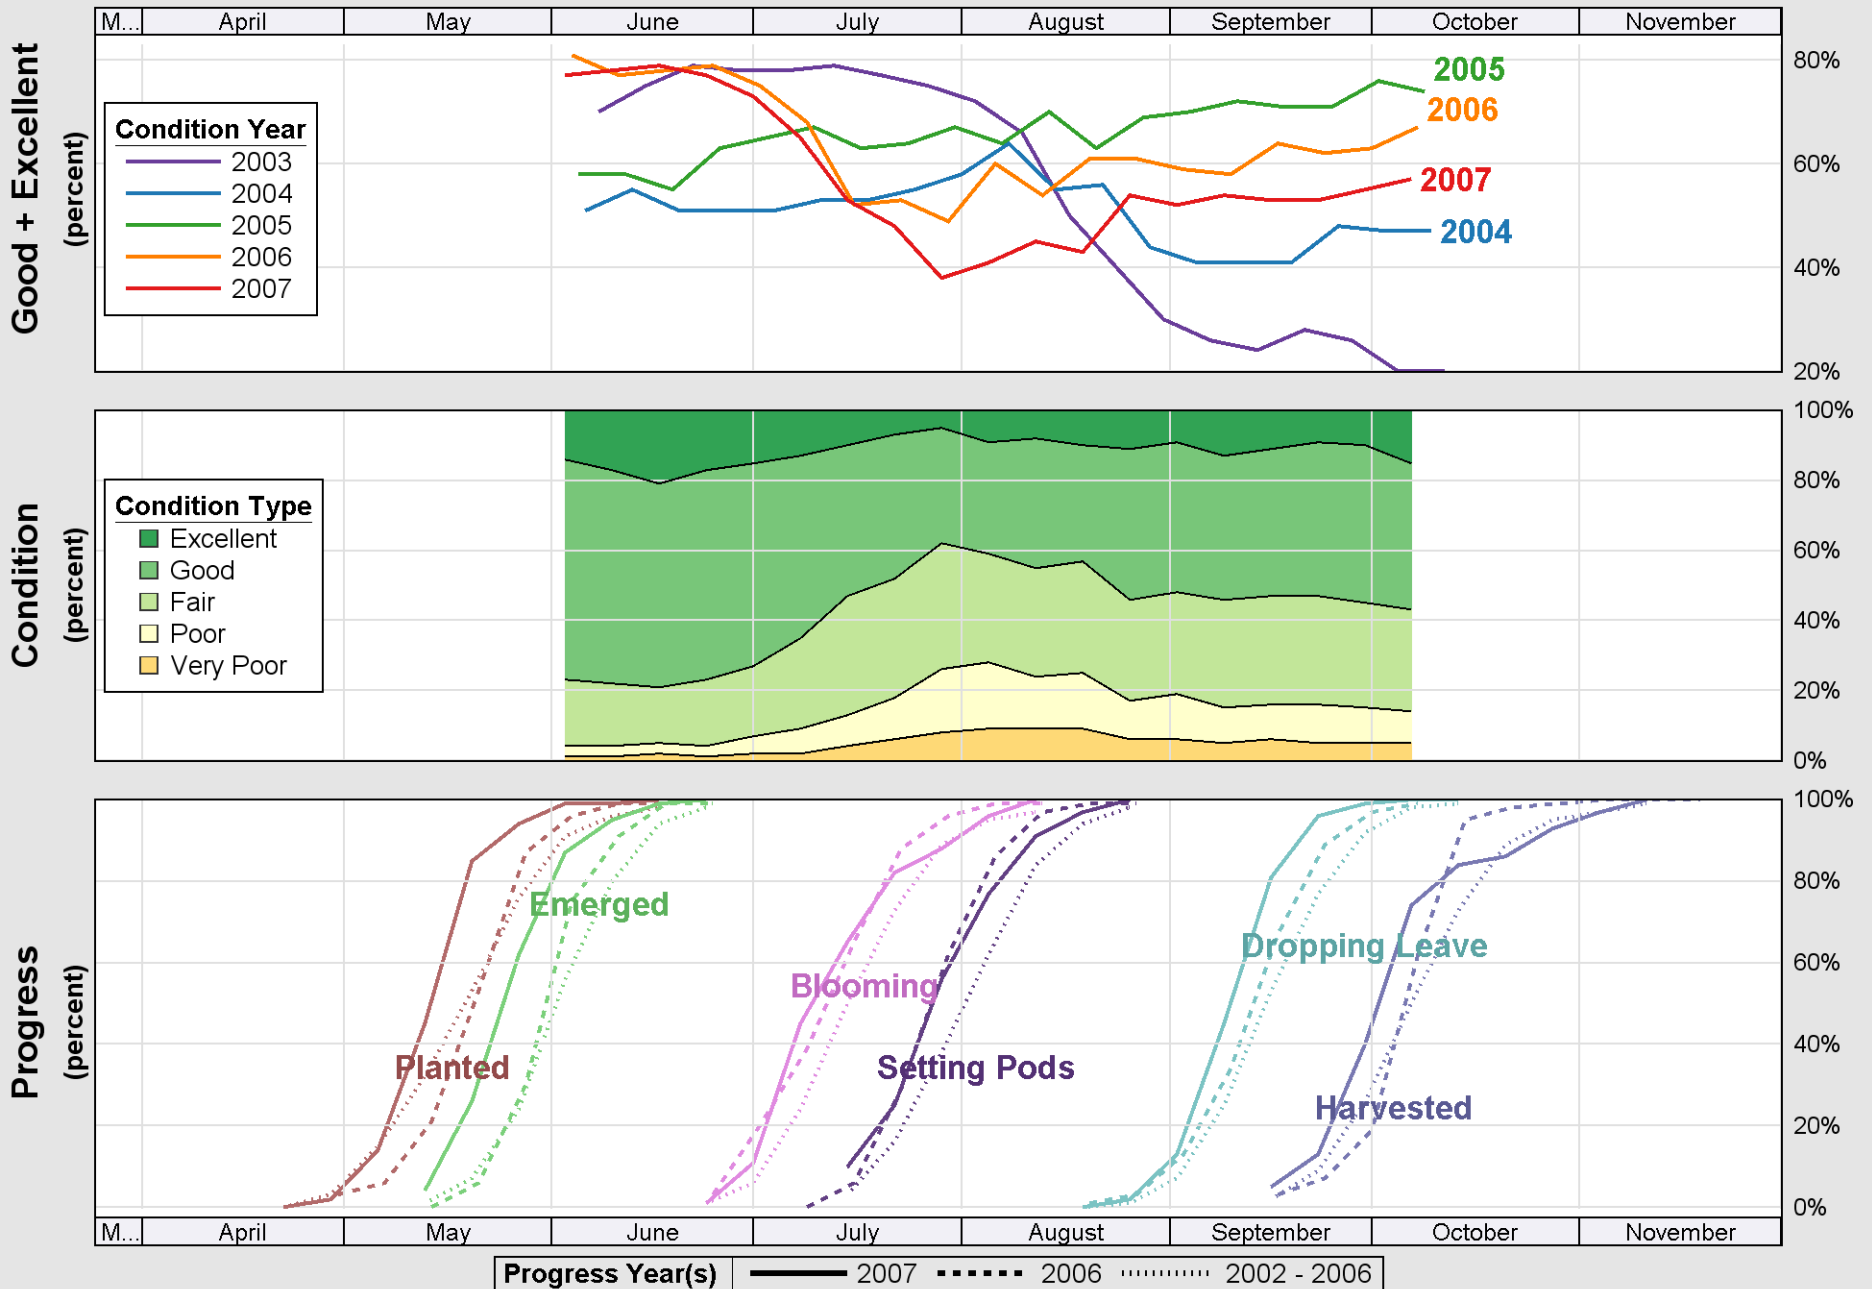

Source: National Agricultural Statistics Service (NASS), Crop Progress Report

Crop Progress and Condition: Corn in Minnesota , 2007

Source: National Agricultural Statistics Service (NASS), Crop Progress Report

Source: National Agricultural Statistics Service (NASS), Crop Progress Report

Source: National Agricultural Statistics Service (NASS), Crop Progress Report

Source: National Agricultural Statistics Service (NASS), Crop Progress Report

Source: National Agricultural Statistics Service (NASS), Crop Progress Report

Source: National Agricultural Statistics Service (NASS), Crop Progress Report