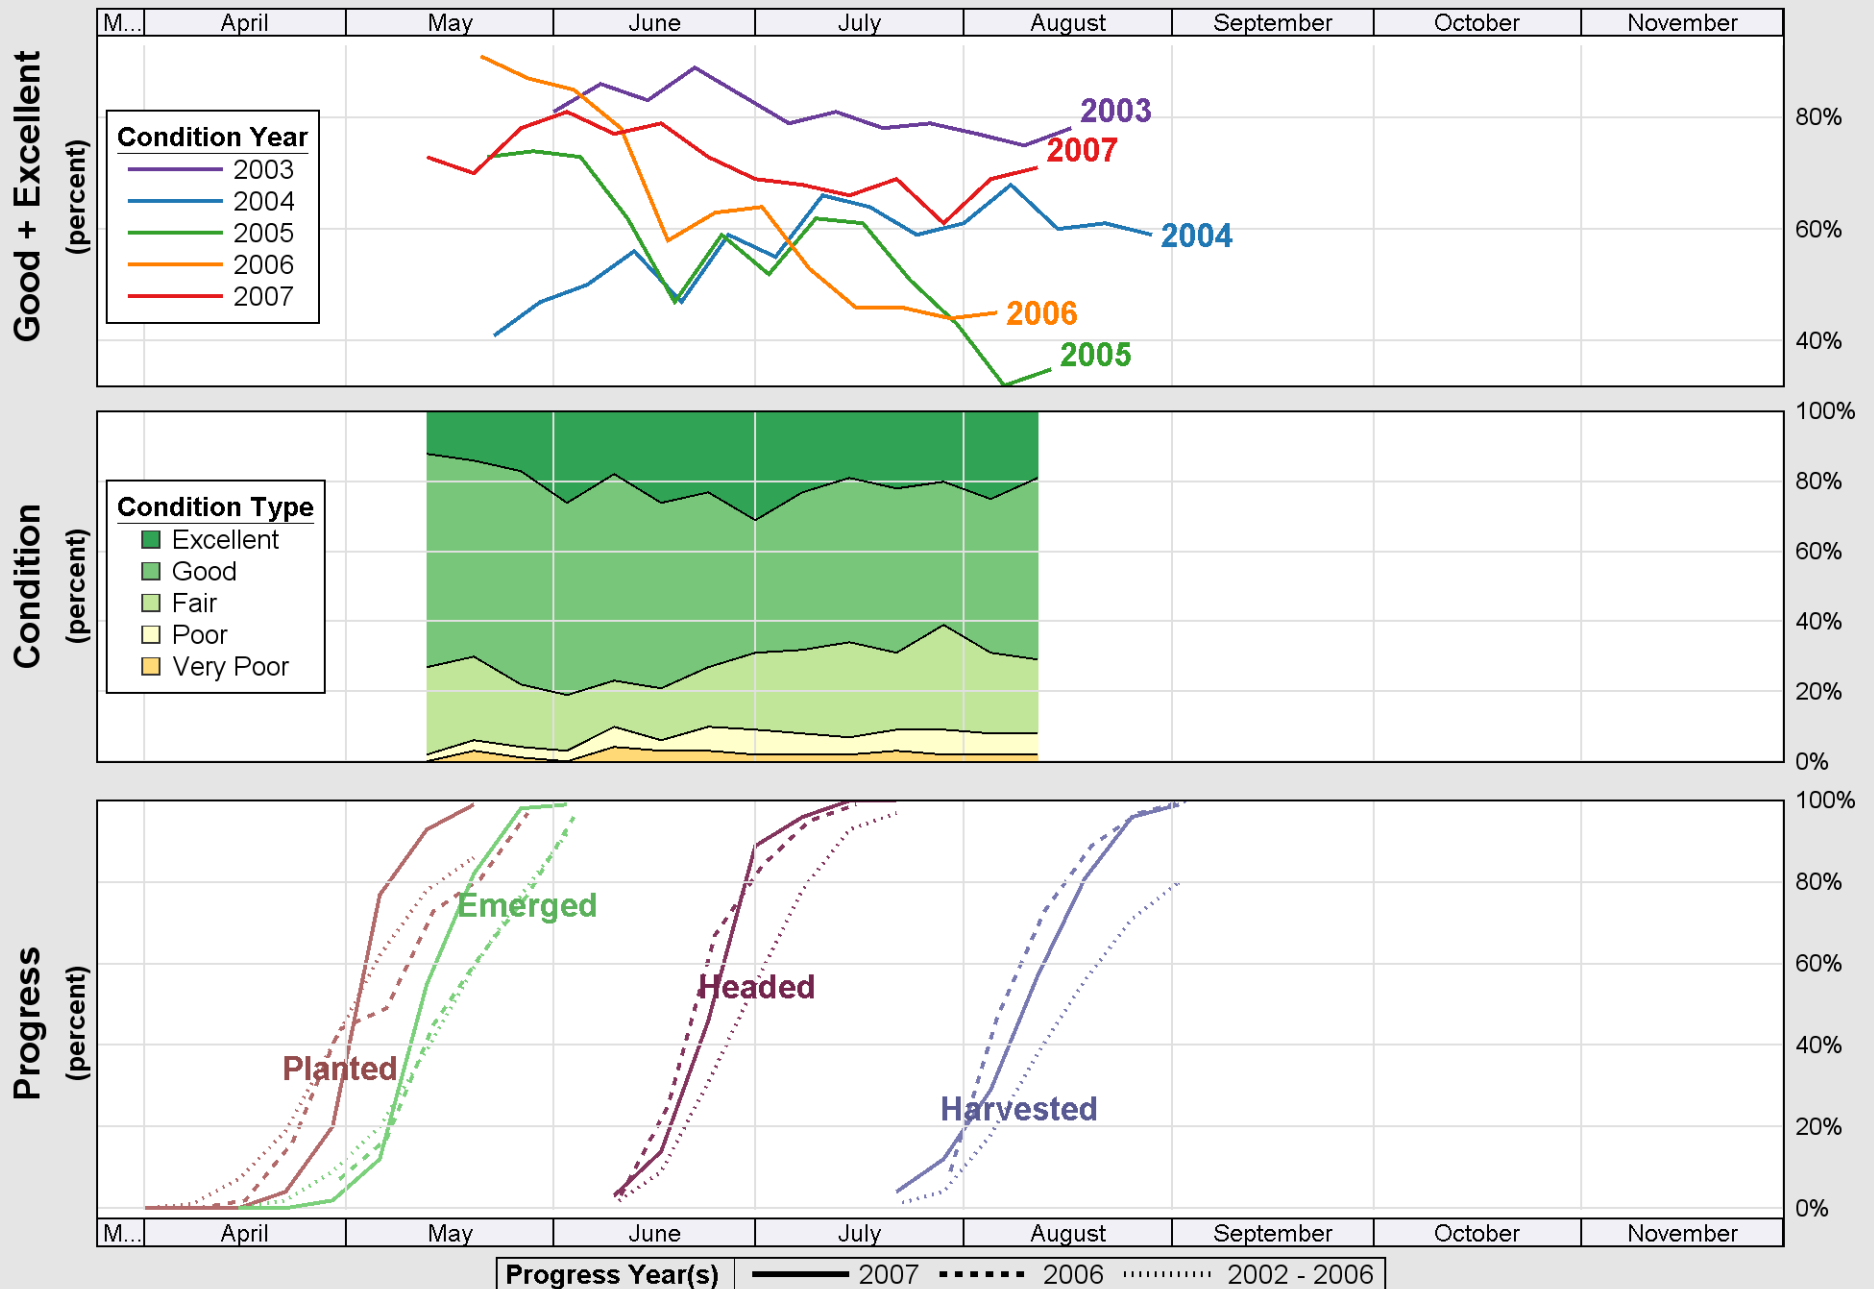

Source: National Agricultural Statistics Service (NASS), Crop Progress Report

Crop Progress and Condition: Corn in Minnesota , 2007

Source: National Agricultural Statistics Service (NASS), Crop Progress Report

Source: National Agricultural Statistics Service (NASS), Crop Progress Report

Source: National Agricultural Statistics Service (NASS), Crop Progress Report

Source: National Agricultural Statistics Service (NASS), Crop Progress Report

Source: National Agricultural Statistics Service (NASS), Crop Progress Report

Source: National Agricultural Statistics Service (NASS), Crop Progress Report