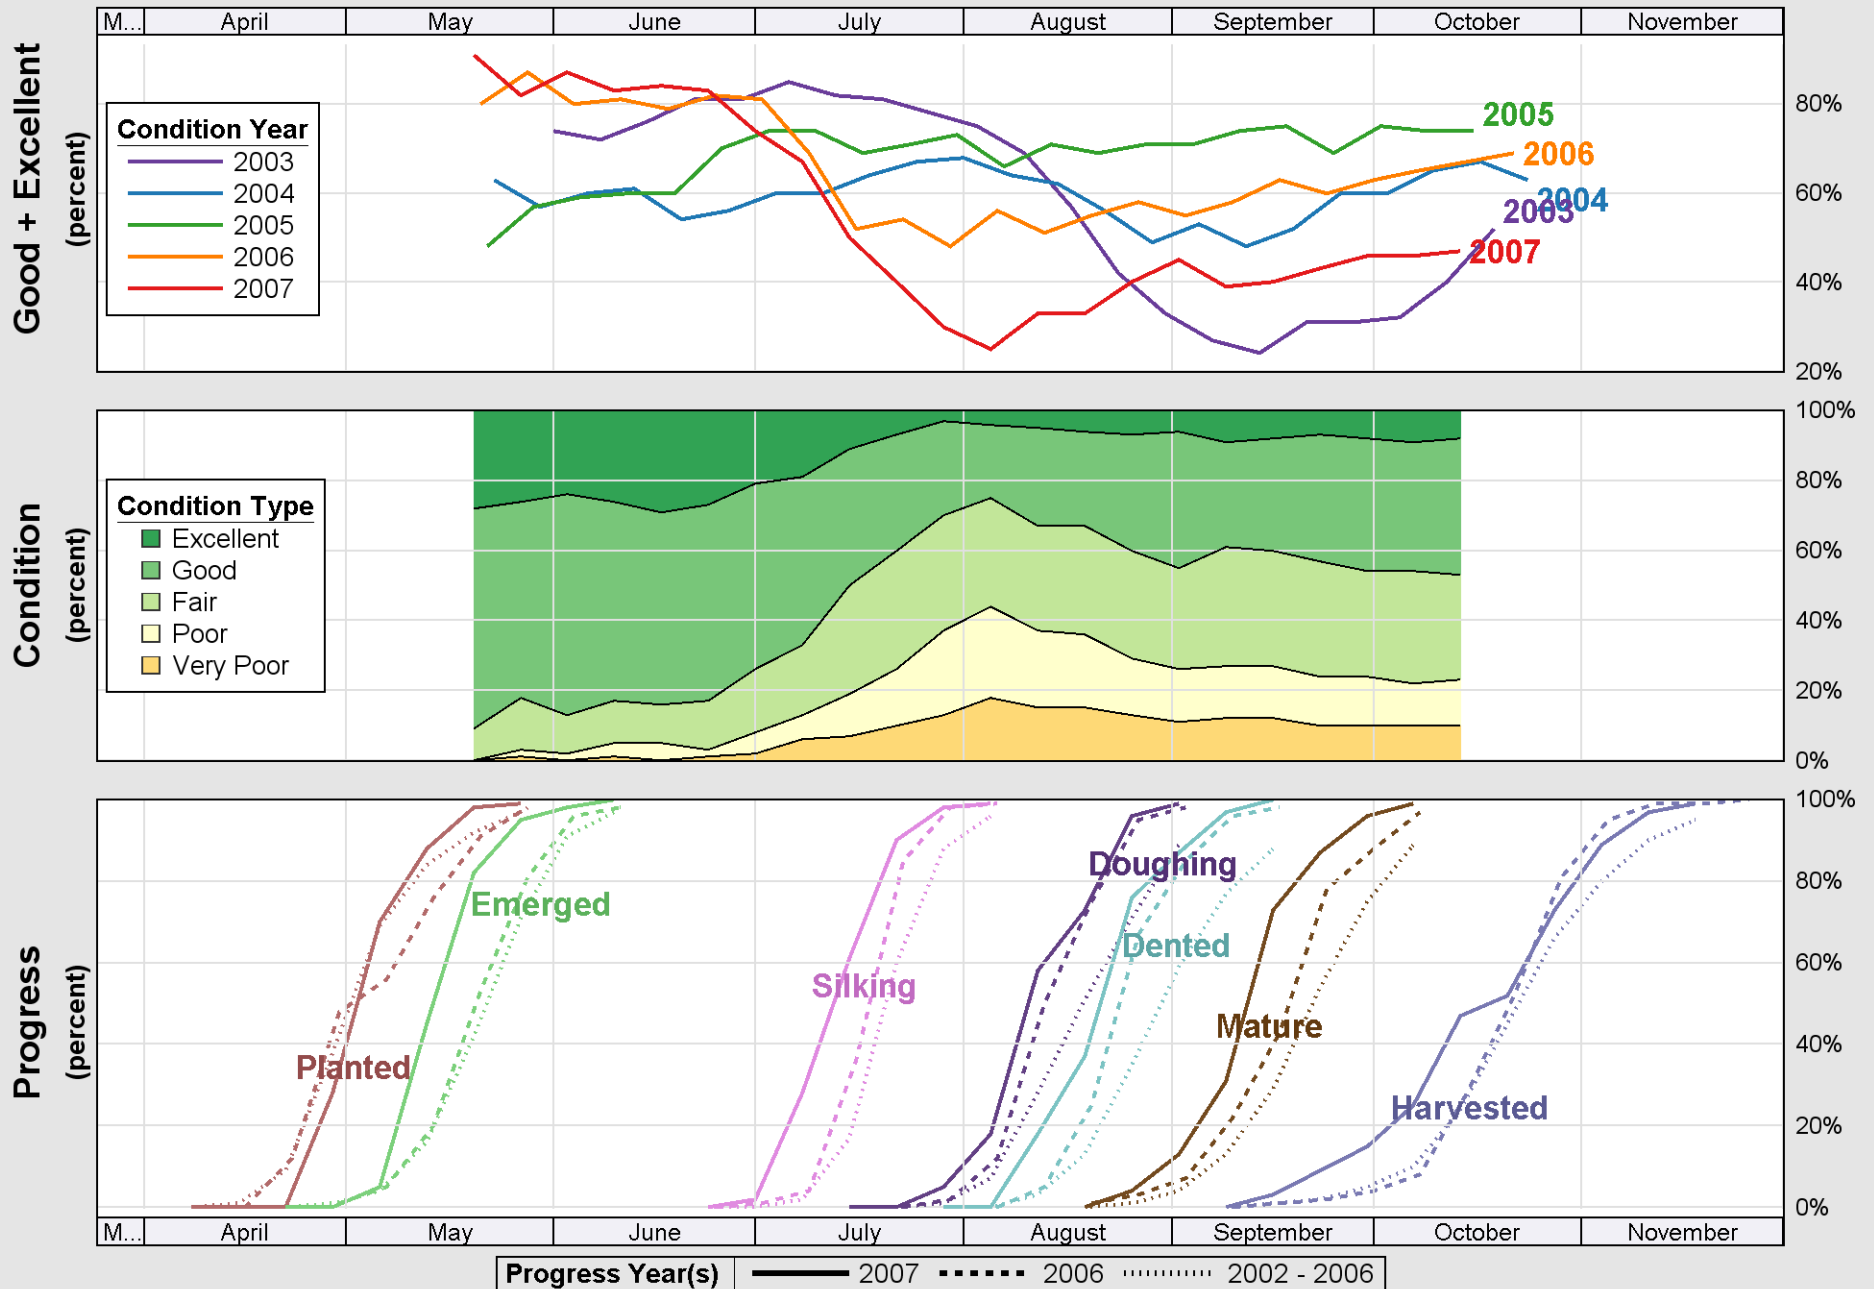

Source: National Agricultural Statistics Service (NASS), Crop Progress Report

Crop Progress and Condition: Corn in Minnesota , 2007

Source: National Agricultural Statistics Service (NASS), Crop Progress Report

Source: National Agricultural Statistics Service (NASS), Crop Progress Report

Source: National Agricultural Statistics Service (NASS), Crop Progress Report

Source: National Agricultural Statistics Service (NASS), Crop Progress Report

Source: National Agricultural Statistics Service (NASS), Crop Progress Report

Source: National Agricultural Statistics Service (NASS), Crop Progress Report