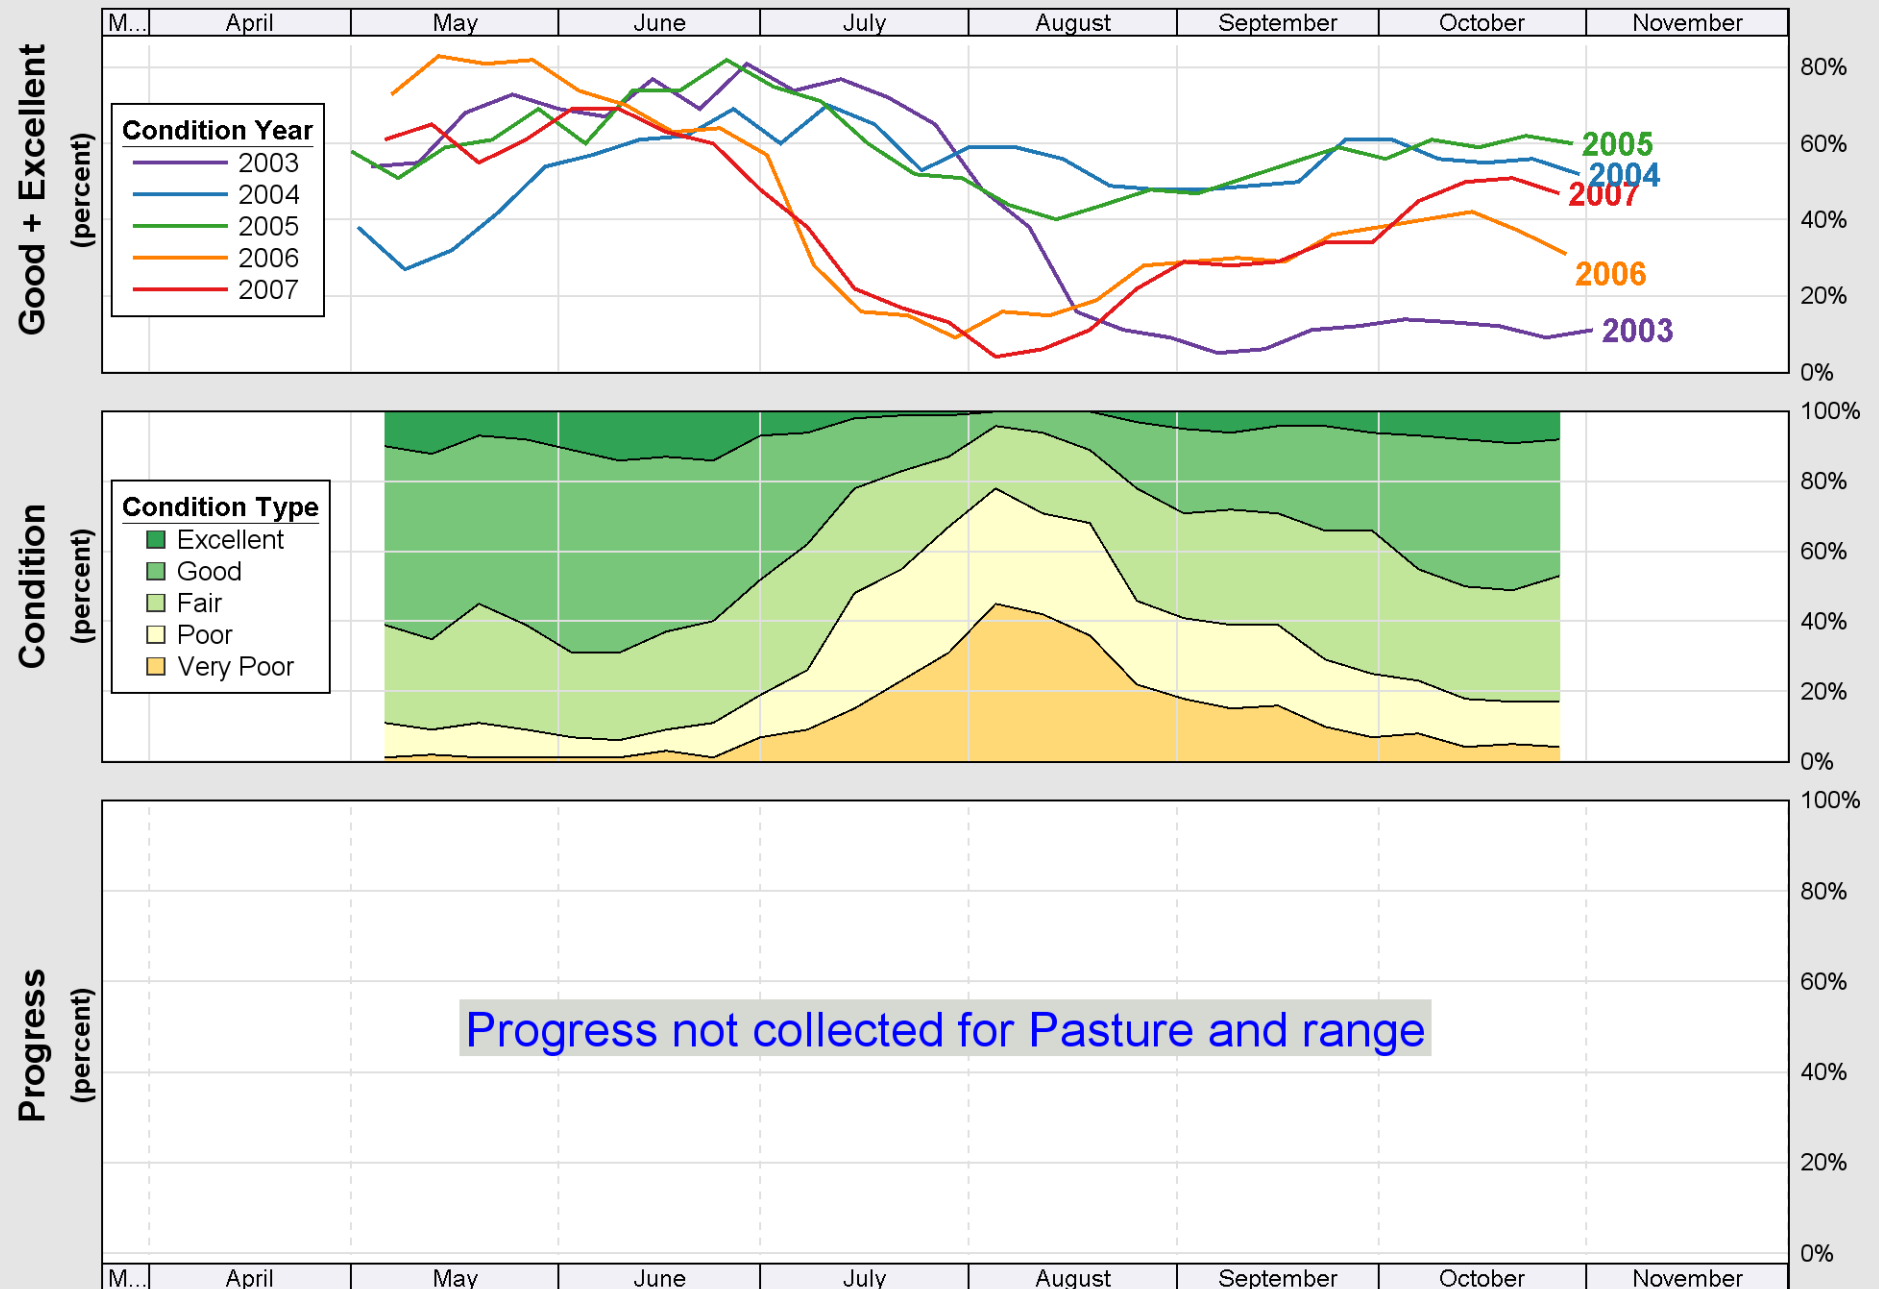

Source: National Agricultural Statistics Service (NASS), Crop Progress Report

Crop Progress and Condition: Corn in Minnesota , 2007

Source: National Agricultural Statistics Service (NASS), Crop Progress Report

Source: National Agricultural Statistics Service (NASS), Crop Progress Report

Source: National Agricultural Statistics Service (NASS), Crop Progress Report

Source: National Agricultural Statistics Service (NASS), Crop Progress Report

Source: National Agricultural Statistics Service (NASS), Crop Progress Report

Source: National Agricultural Statistics Service (NASS), Crop Progress Report