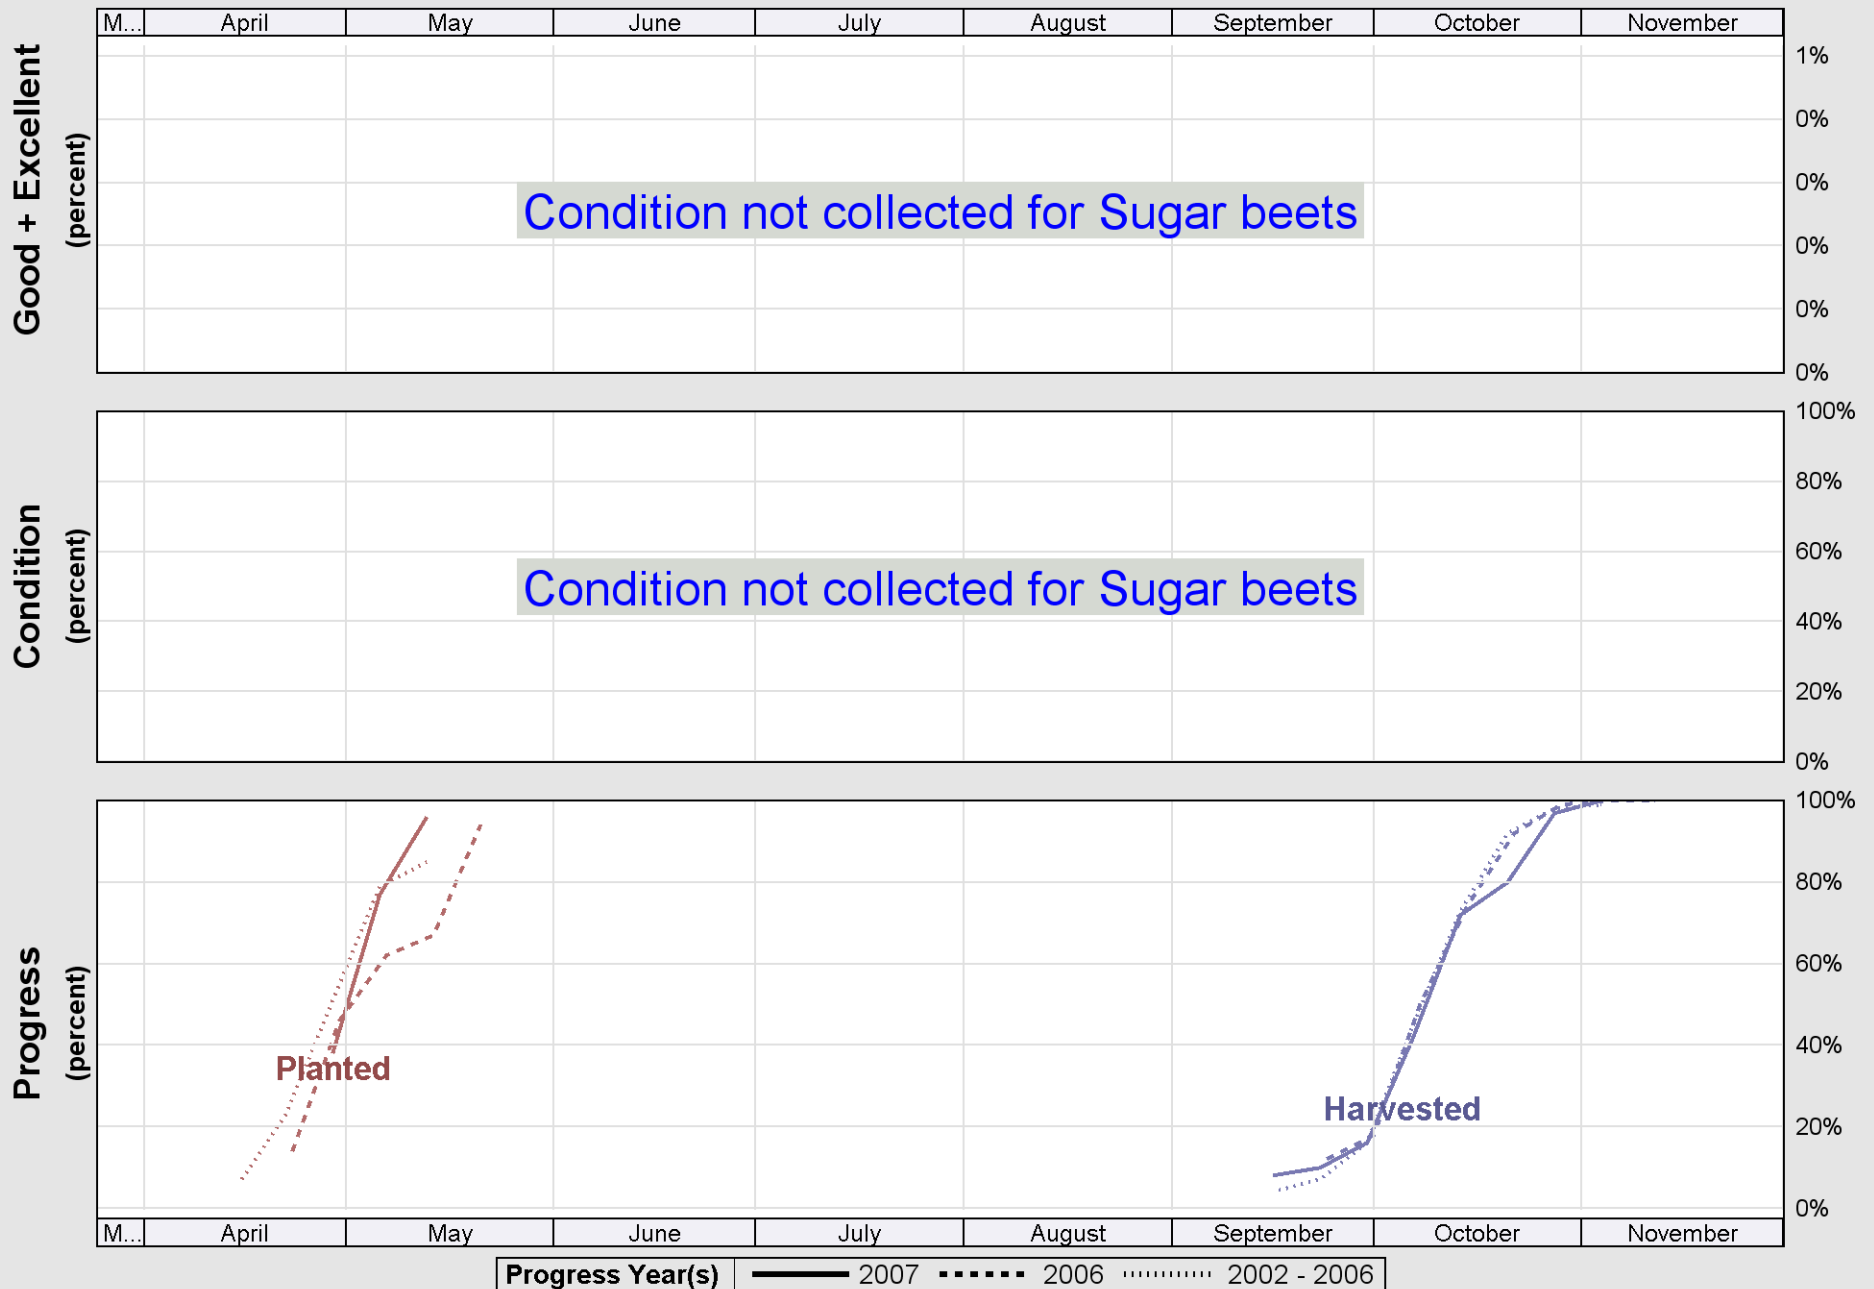

Source: National Agricultural Statistics Service (NASS), Crop Progress Report

Crop Progress and Condition: Corn in Minnesota , 2007

Source: National Agricultural Statistics Service (NASS), Crop Progress Report

Source: National Agricultural Statistics Service (NASS), Crop Progress Report

Source: National Agricultural Statistics Service (NASS), Crop Progress Report

Source: National Agricultural Statistics Service (NASS), Crop Progress Report

Source: National Agricultural Statistics Service (NASS), Crop Progress Report

Source: National Agricultural Statistics Service (NASS), Crop Progress Report