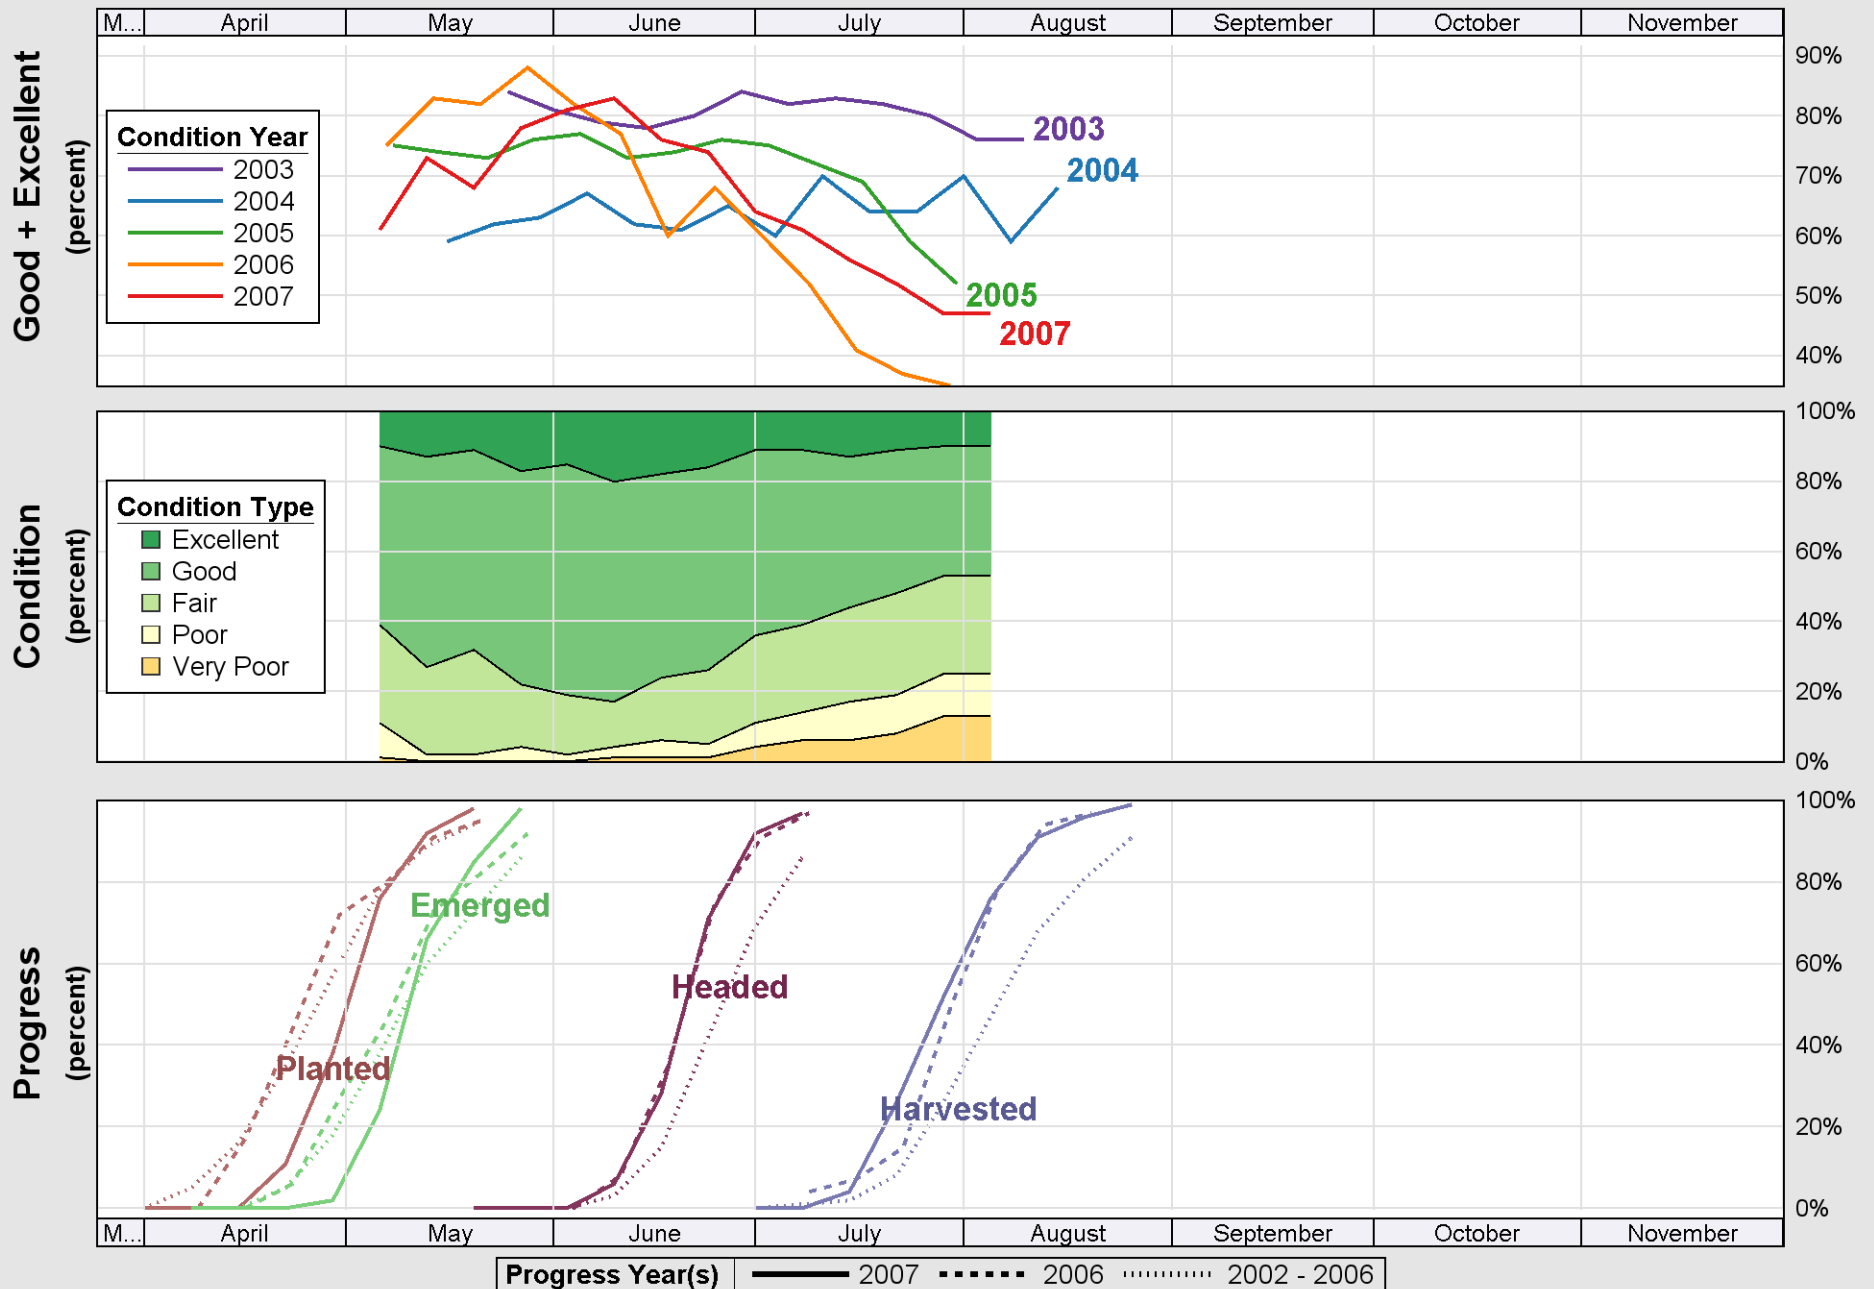

Source: National Agricultural Statistics Service (NASS), Crop Progress Report

Crop Progress and Condition: Corn in Minnesota , 2007

Source: National Agricultural Statistics Service (NASS), Crop Progress Report

Source: National Agricultural Statistics Service (NASS), Crop Progress Report

Source: National Agricultural Statistics Service (NASS), Crop Progress Report

Source: National Agricultural Statistics Service (NASS), Crop Progress Report

Source: National Agricultural Statistics Service (NASS), Crop Progress Report

Source: National Agricultural Statistics Service (NASS), Crop Progress Report