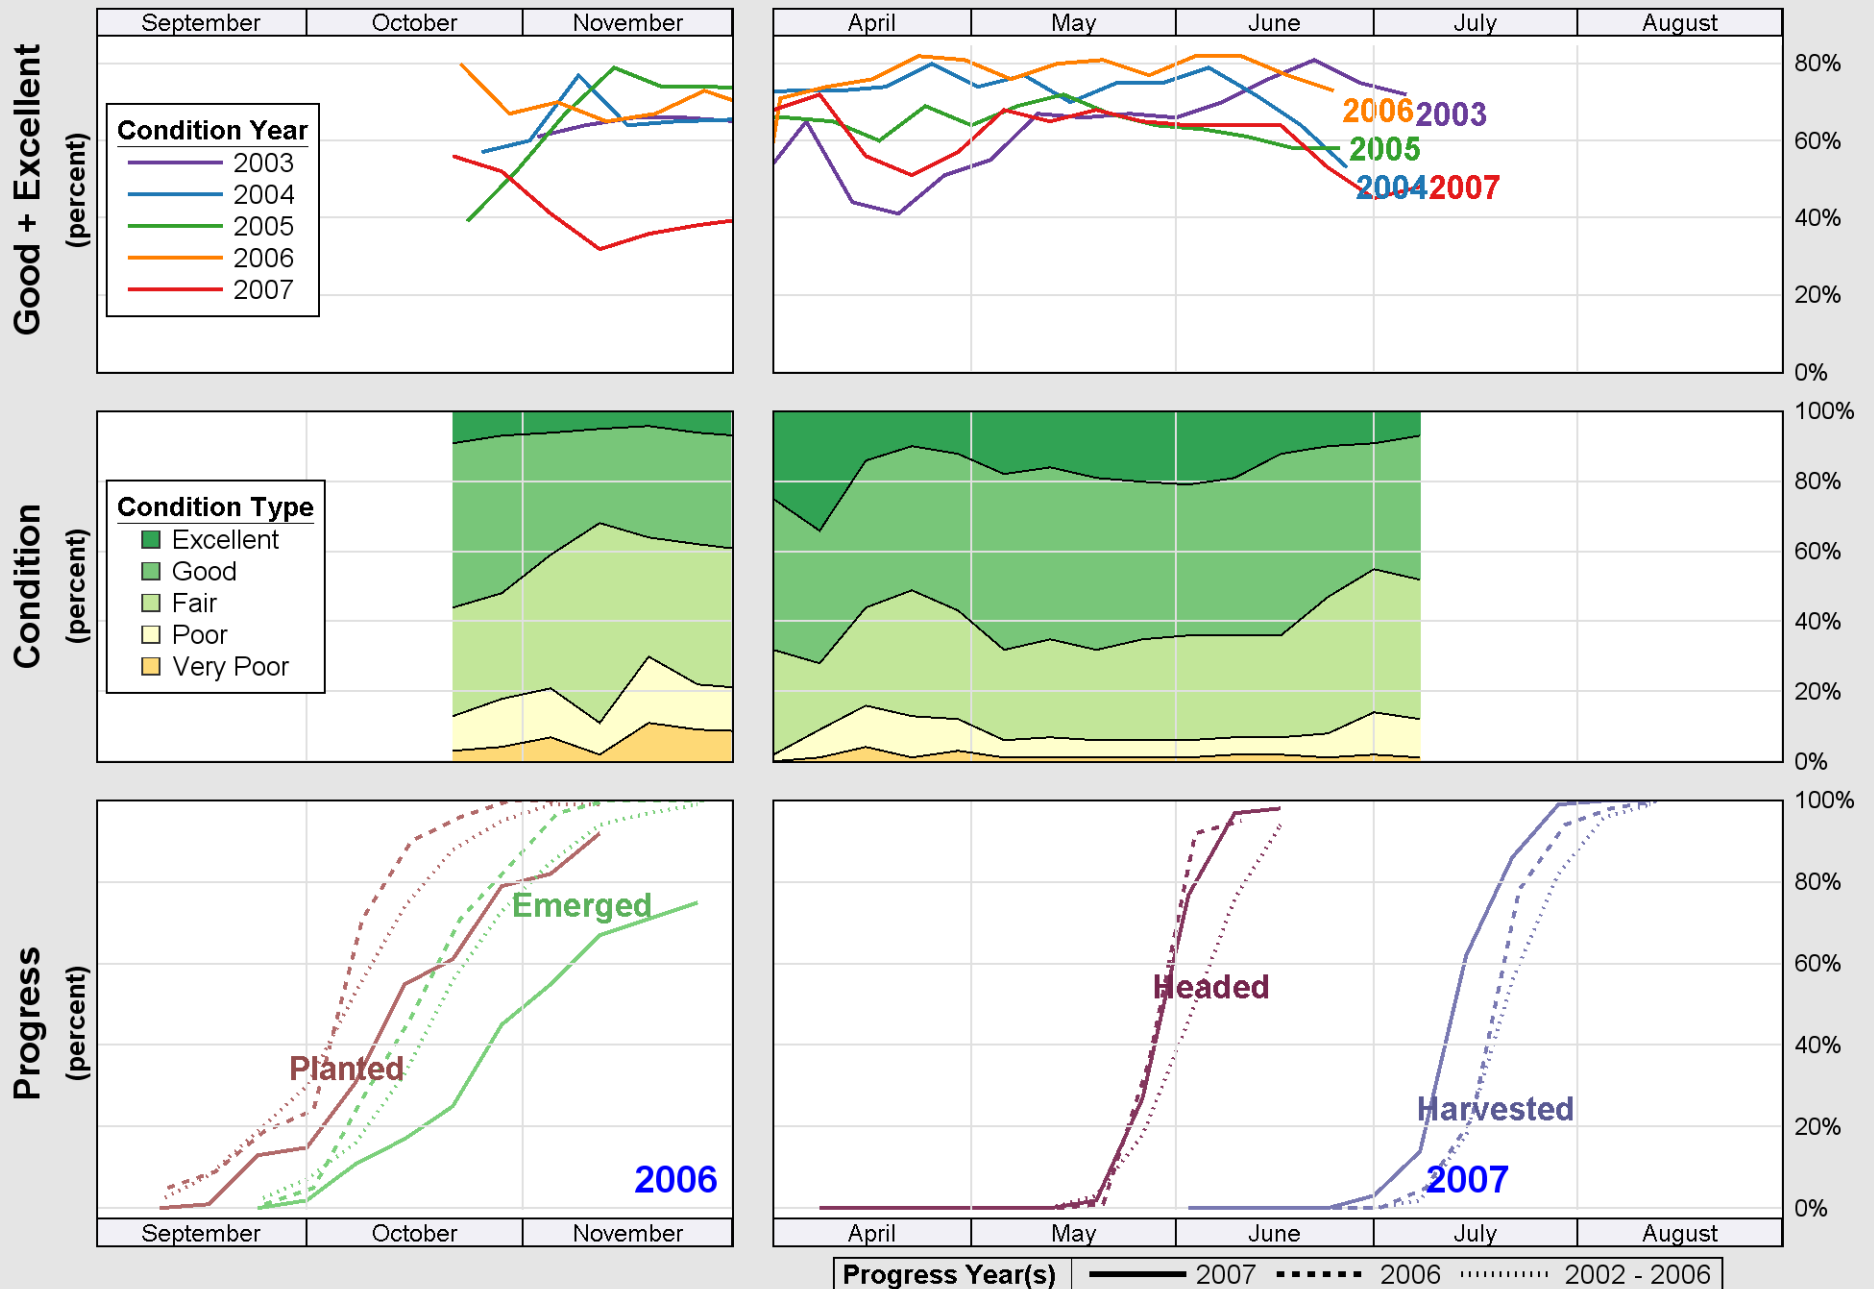

Crop Progress and Condition: Corn in Michigan , 2007

Source: National Agricultural Statistics Service (NASS), Crop Progress Report

Crop Progress and Condition: Soybeans in Michigan , 2007

Source: National Agricultural Statistics Service (NASS), Crop Progress Report

Source: National Agricultural Statistics Service (NASS), Crop Progress Report

Source: National Agricultural Statistics Service (NASS), Crop Progress Report