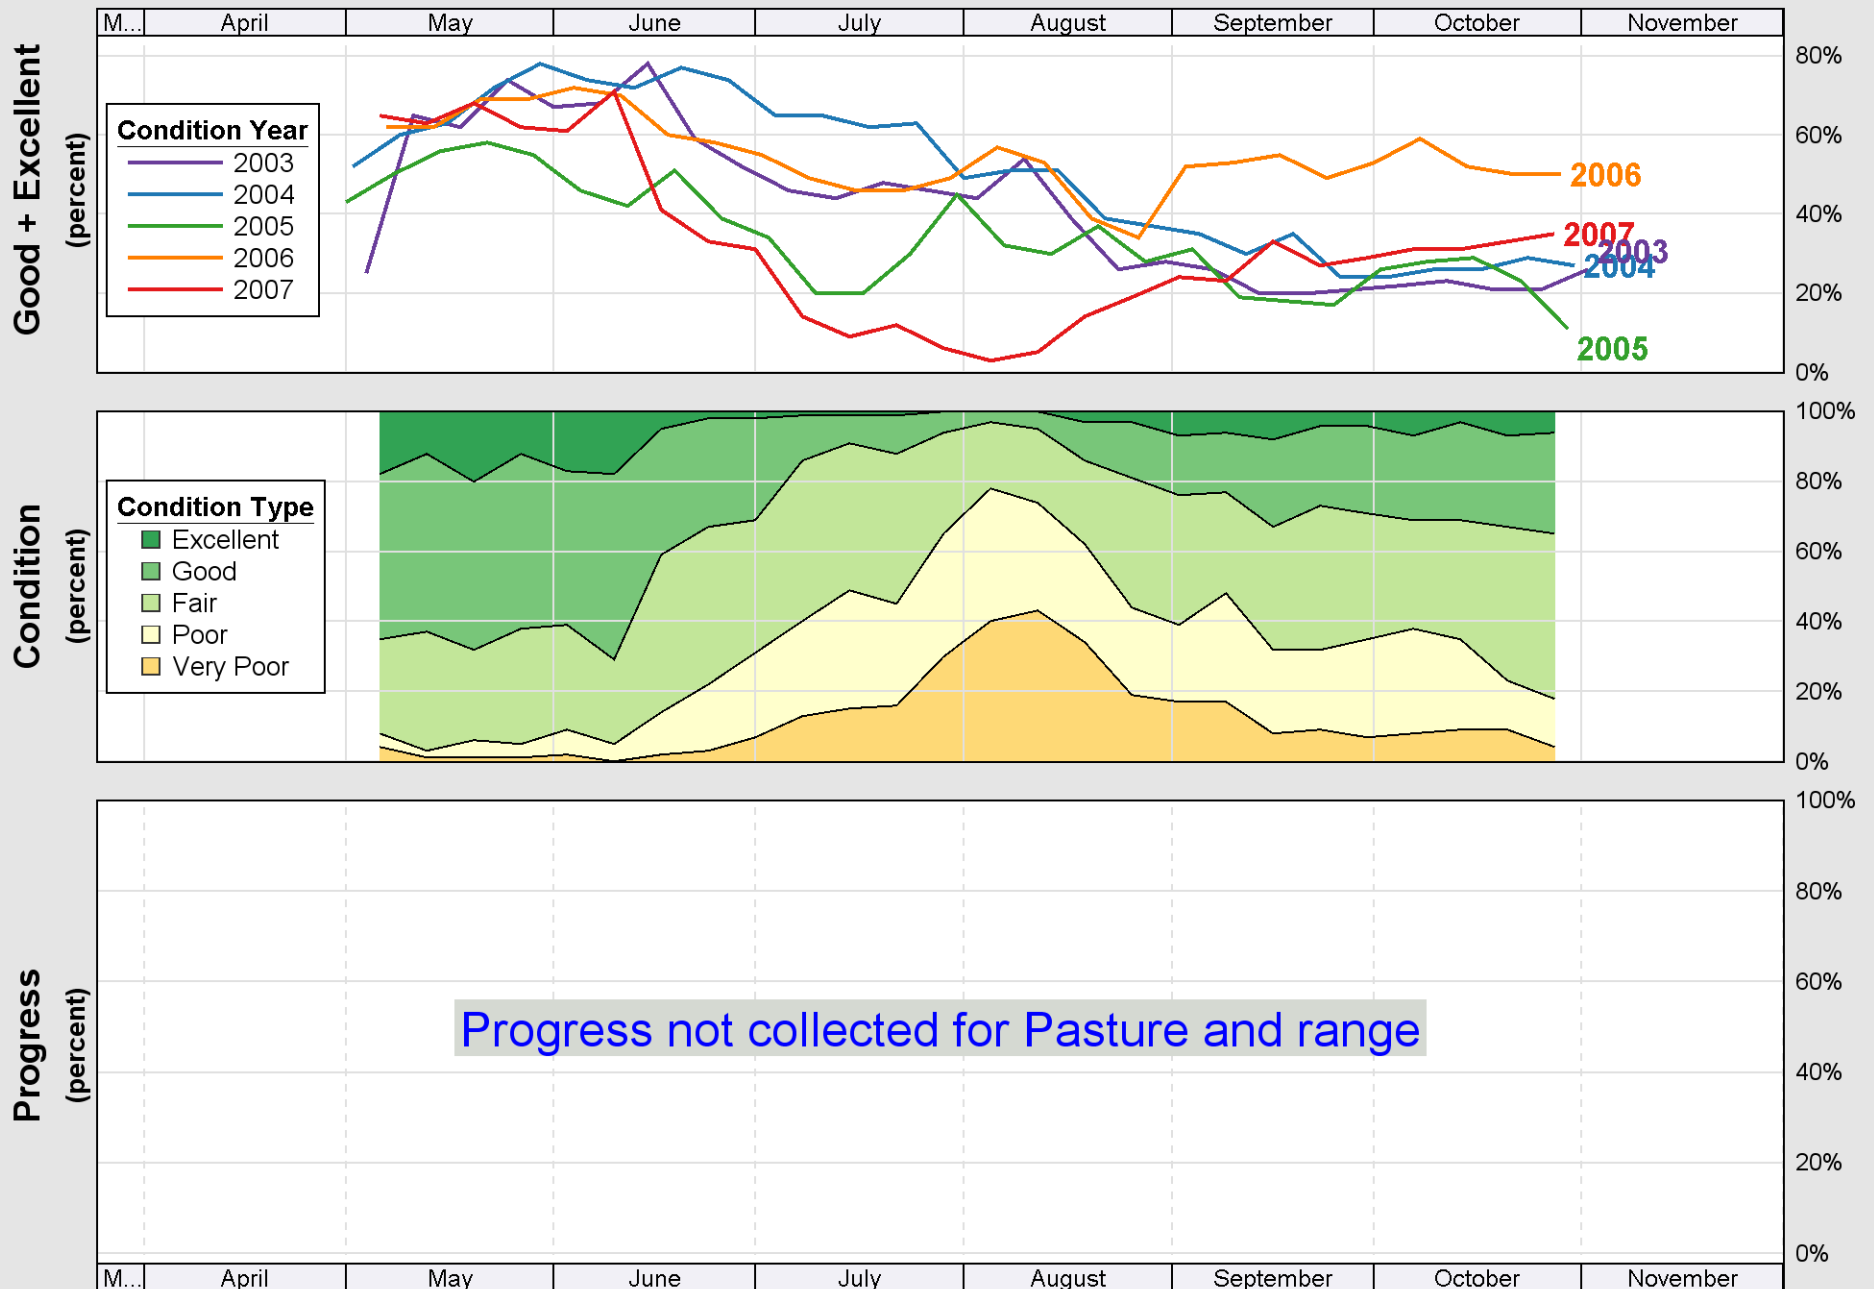

Crop Progress and Condition: Corn in Michigan , 2007

Source: National Agricultural Statistics Service (NASS), Crop Progress Report

Crop Progress and Condition: Soybeans in Michigan , 2007

Source: National Agricultural Statistics Service (NASS), Crop Progress Report

Source: National Agricultural Statistics Service (NASS), Crop Progress Report

Source: National Agricultural Statistics Service (NASS), Crop Progress Report