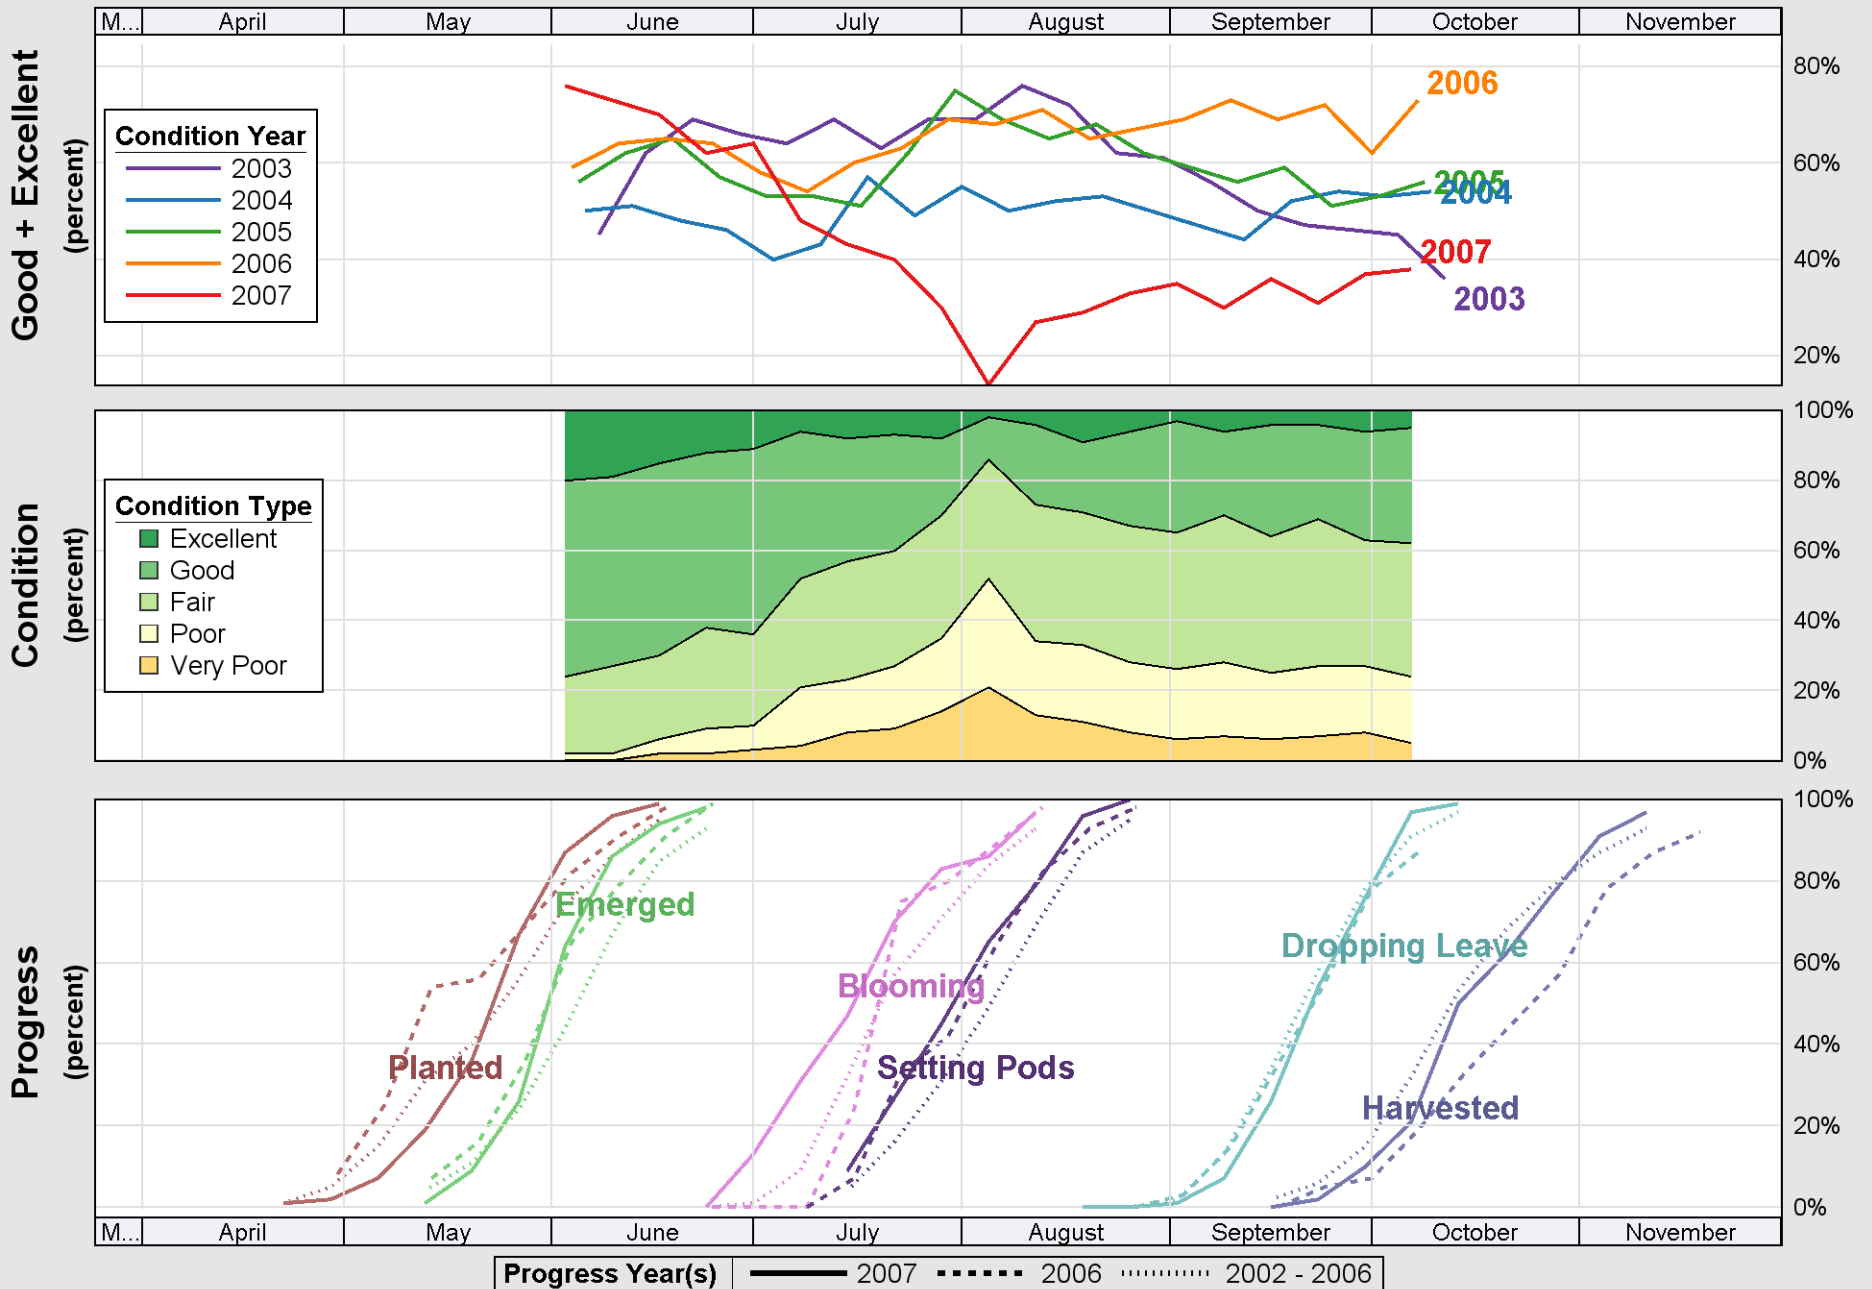

Crop Progress and Condition: Corn in Michigan , 2007

Source: National Agricultural Statistics Service (NASS), Crop Progress Report

Crop Progress and Condition: Soybeans in Michigan , 2007

Source: National Agricultural Statistics Service (NASS), Crop Progress Report

Source: National Agricultural Statistics Service (NASS), Crop Progress Report

Source: National Agricultural Statistics Service (NASS), Crop Progress Report