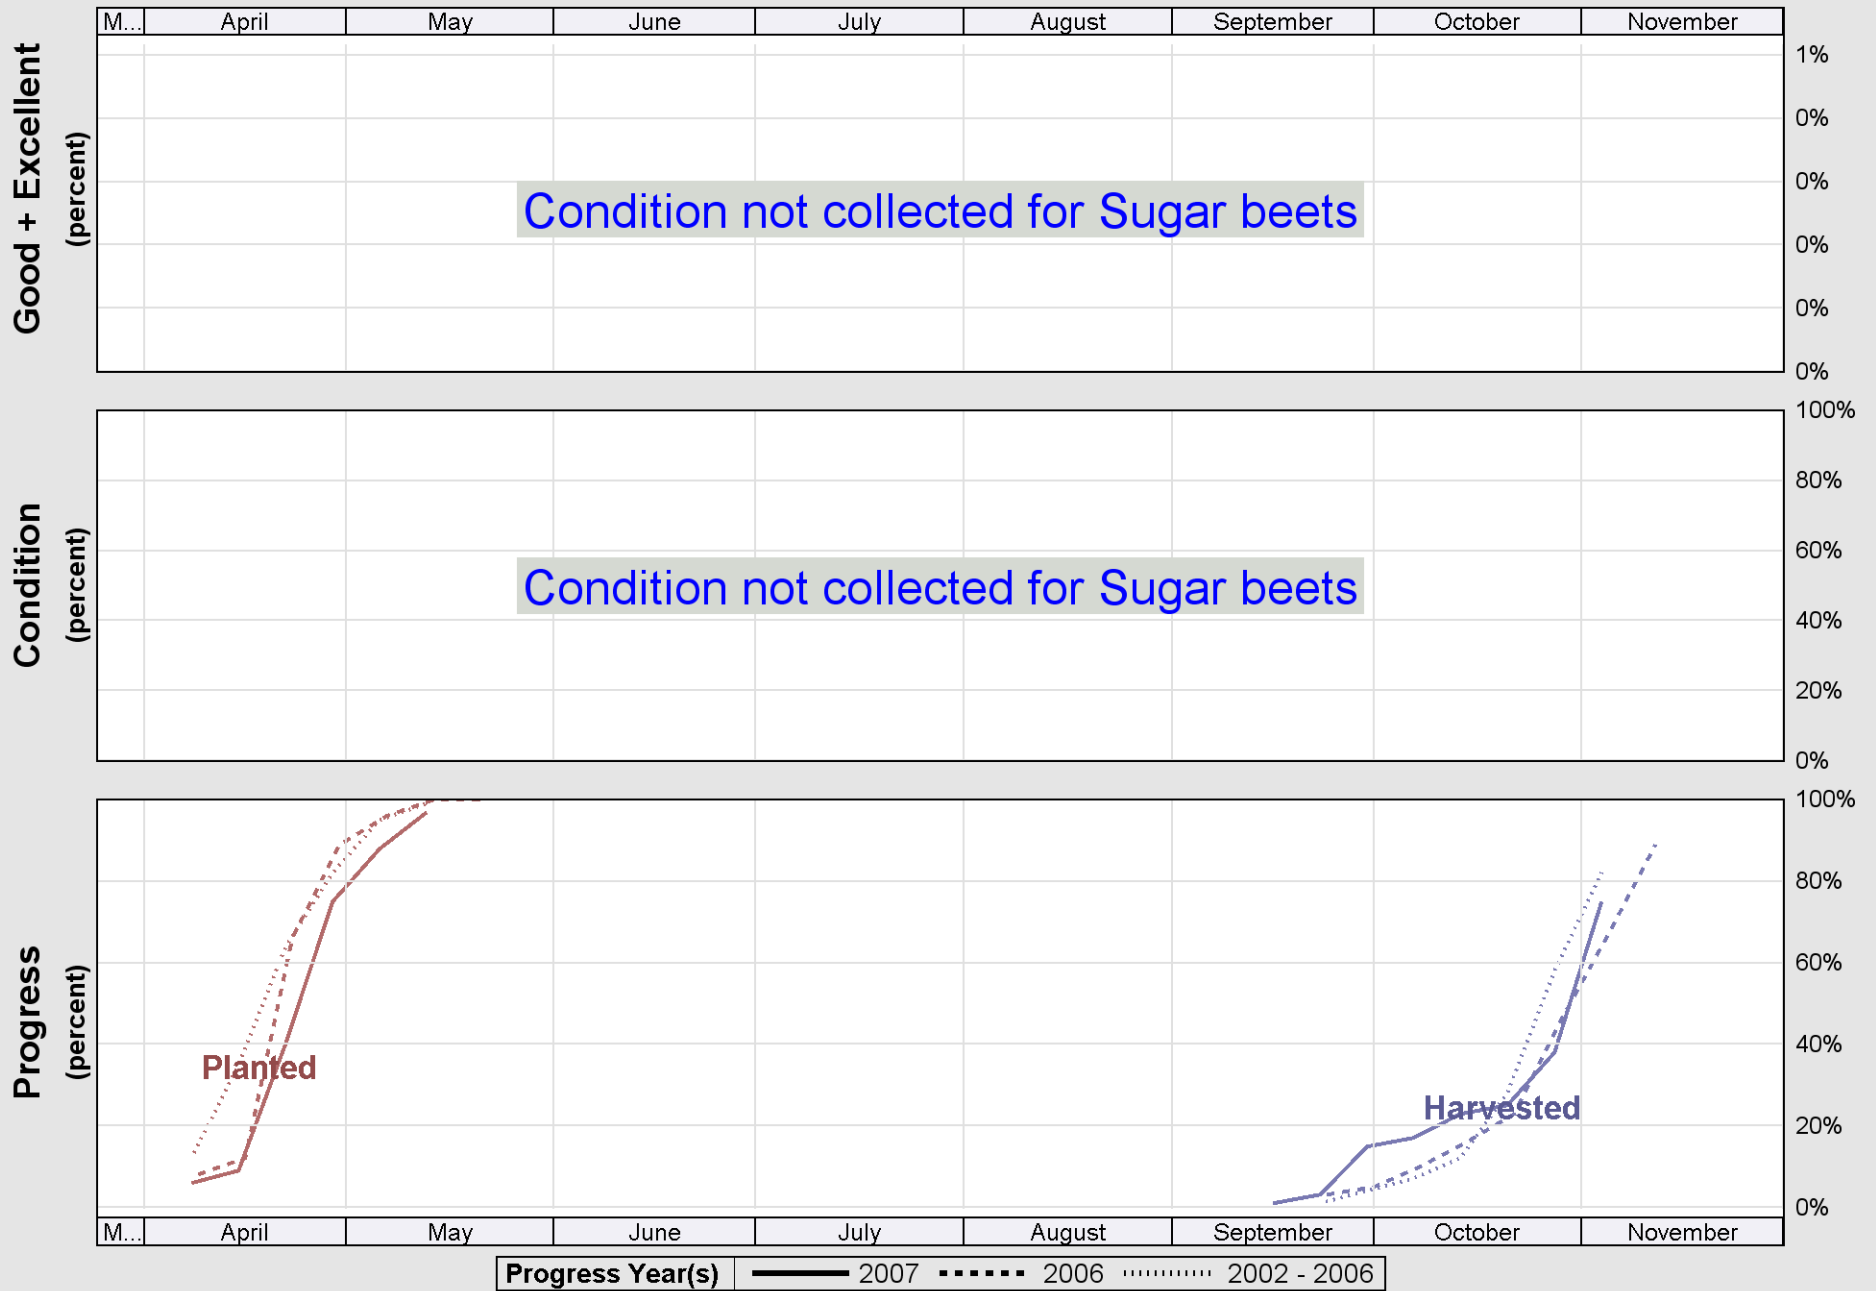

Crop Progress and Condition: Corn in Michigan , 2007

Source: National Agricultural Statistics Service (NASS), Crop Progress Report

Crop Progress and Condition: Soybeans in Michigan , 2007

Source: National Agricultural Statistics Service (NASS), Crop Progress Report

Source: National Agricultural Statistics Service (NASS), Crop Progress Report

Source: National Agricultural Statistics Service (NASS), Crop Progress Report