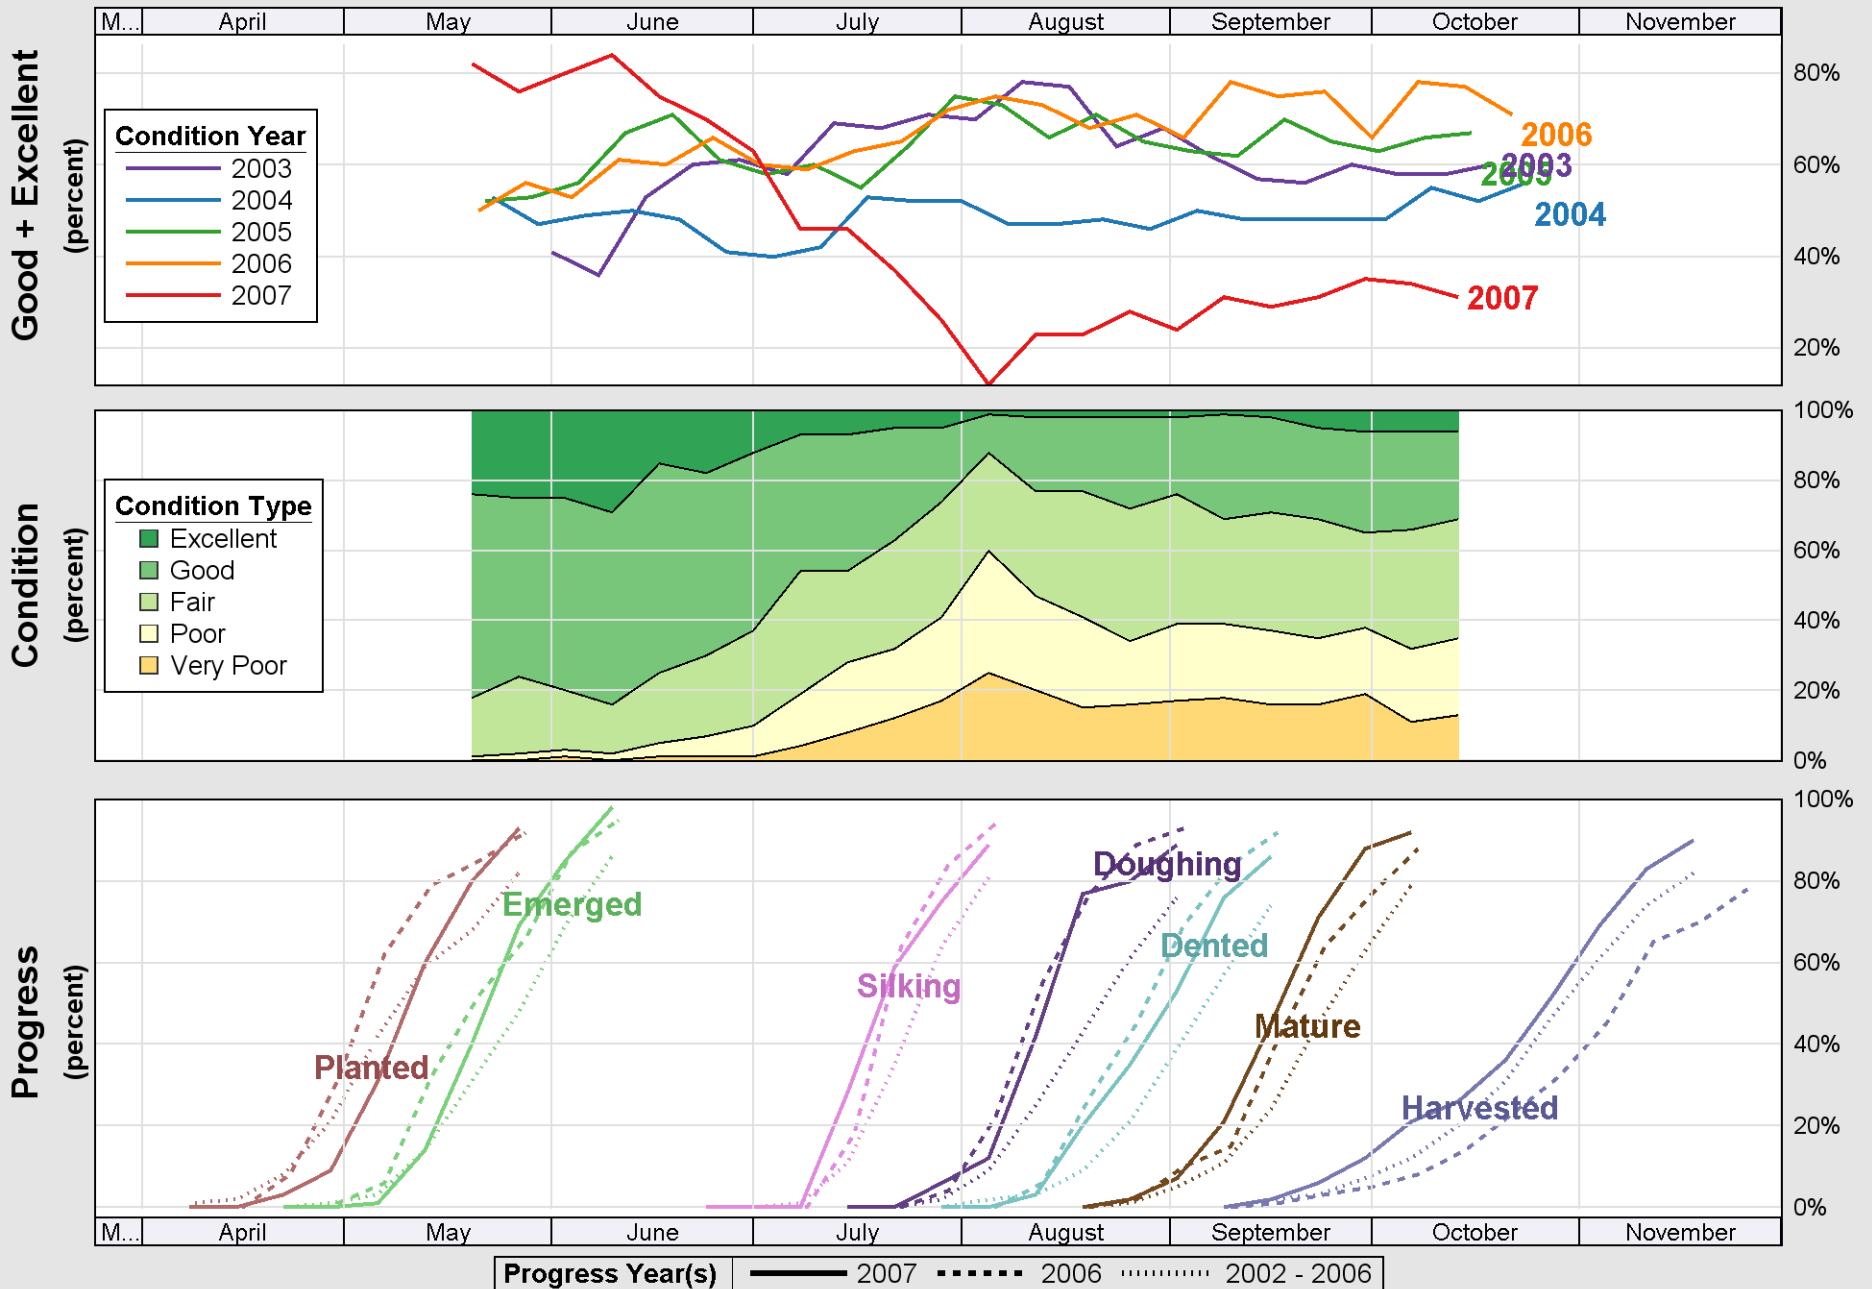

Crop Progress and Condition: Corn in Michigan , 2007

Source: National Agricultural Statistics Service (NASS), Crop Progress Report

Crop Progress and Condition: Soybeans in Michigan , 2007

Source: National Agricultural Statistics Service (NASS), Crop Progress Report

Source: National Agricultural Statistics Service (NASS), Crop Progress Report

Source: National Agricultural Statistics Service (NASS), Crop Progress Report