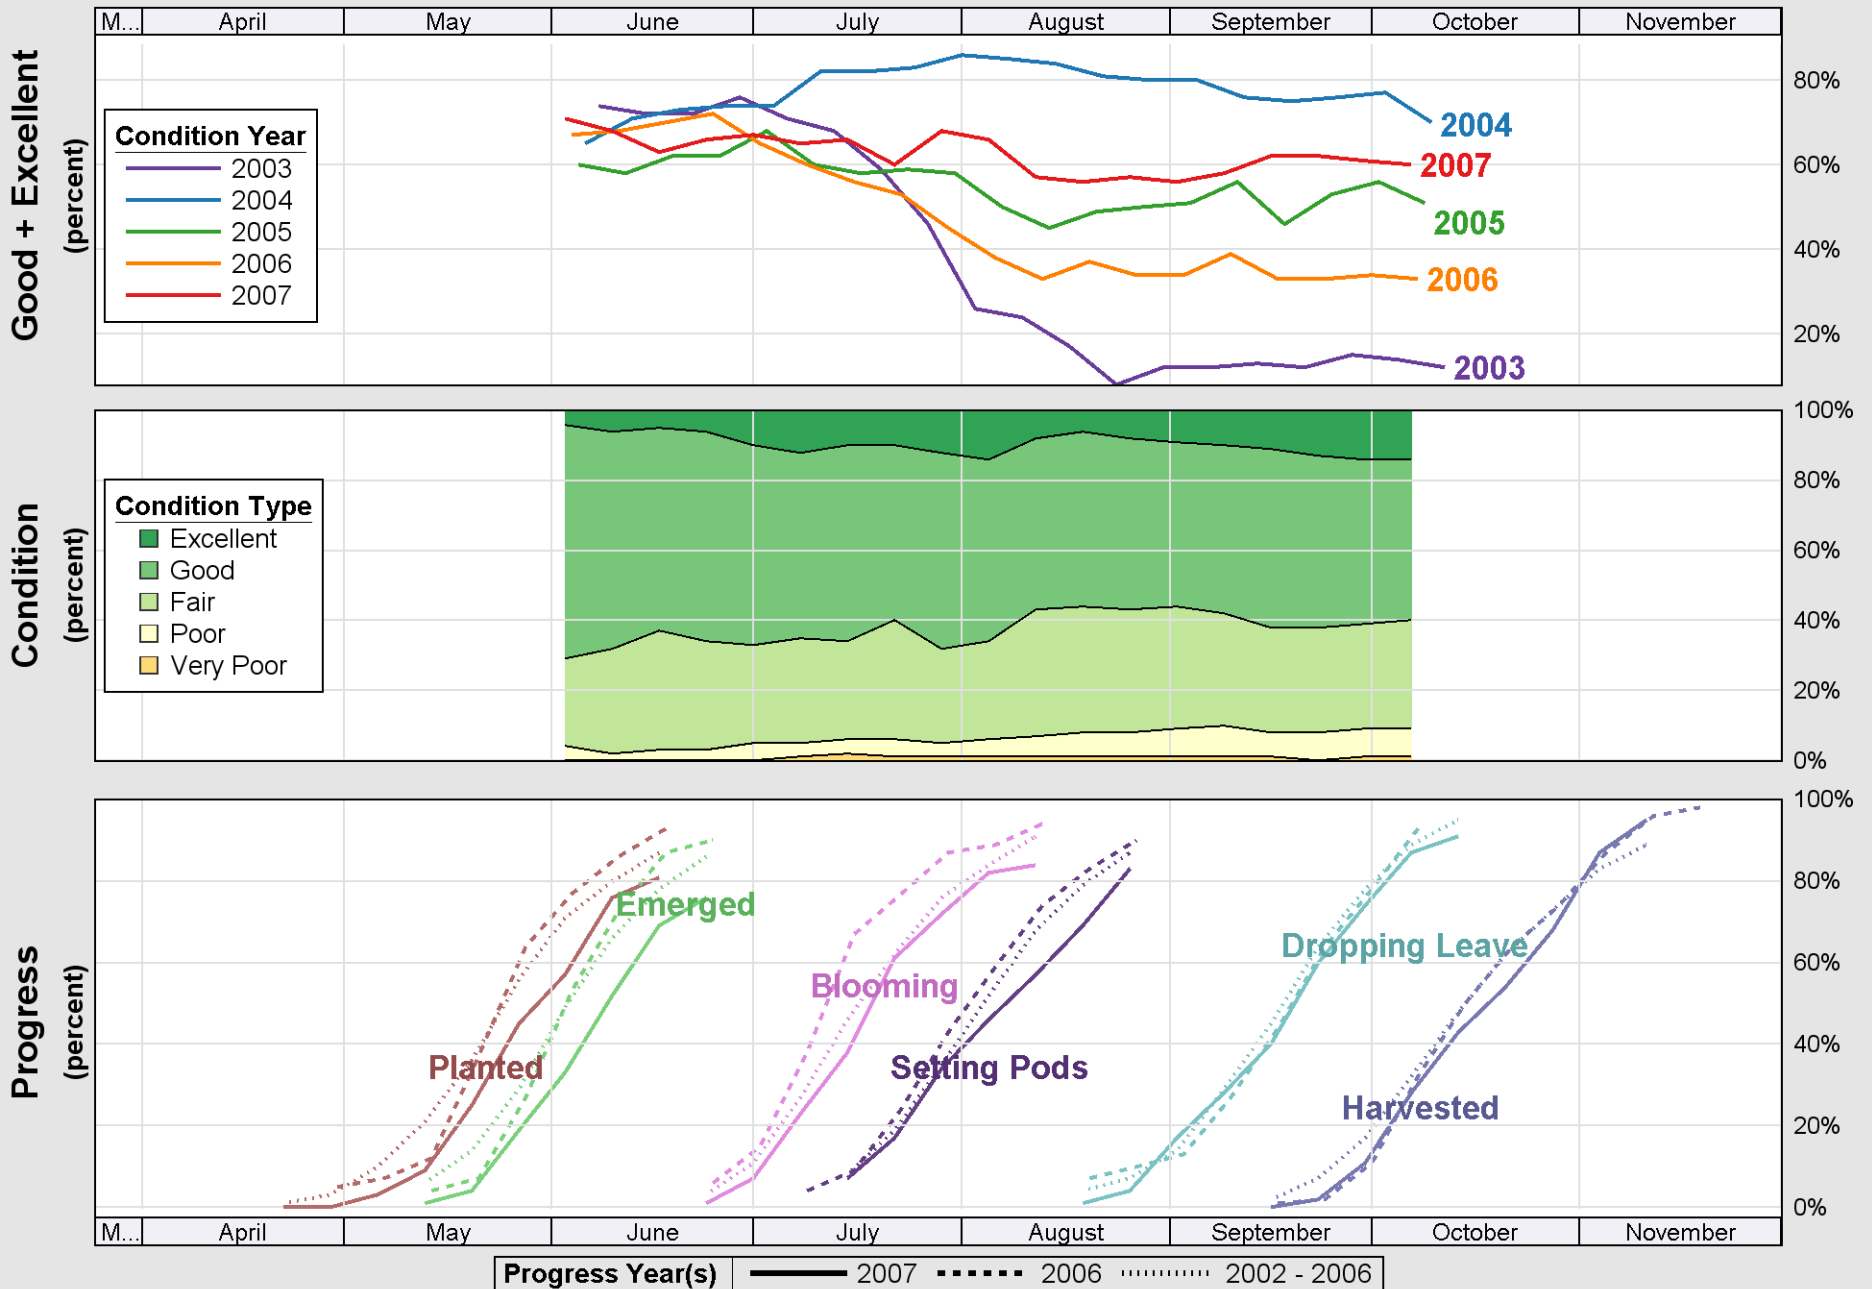

Crop Progress and Condition: Corn in Kansas , 2007

Source: National Agricultural Statistics Service (NASS), Crop Progress Report

Source: National Agricultural Statistics Service (NASS), Crop Progress Report

Crop Progress and Condition: Sorghum in Kansas , 2007

Source: National Agricultural Statistics Service (NASS), Crop Progress Report

Source: National Agricultural Statistics Service (NASS), Crop Progress Report

Source: National Agricultural Statistics Service (NASS), Crop Progress Report

Crop Progress and Condition: Winter wheat in Kansas , 2007

Source: National Agricultural Statistics Service (NASS), Crop Progress Report