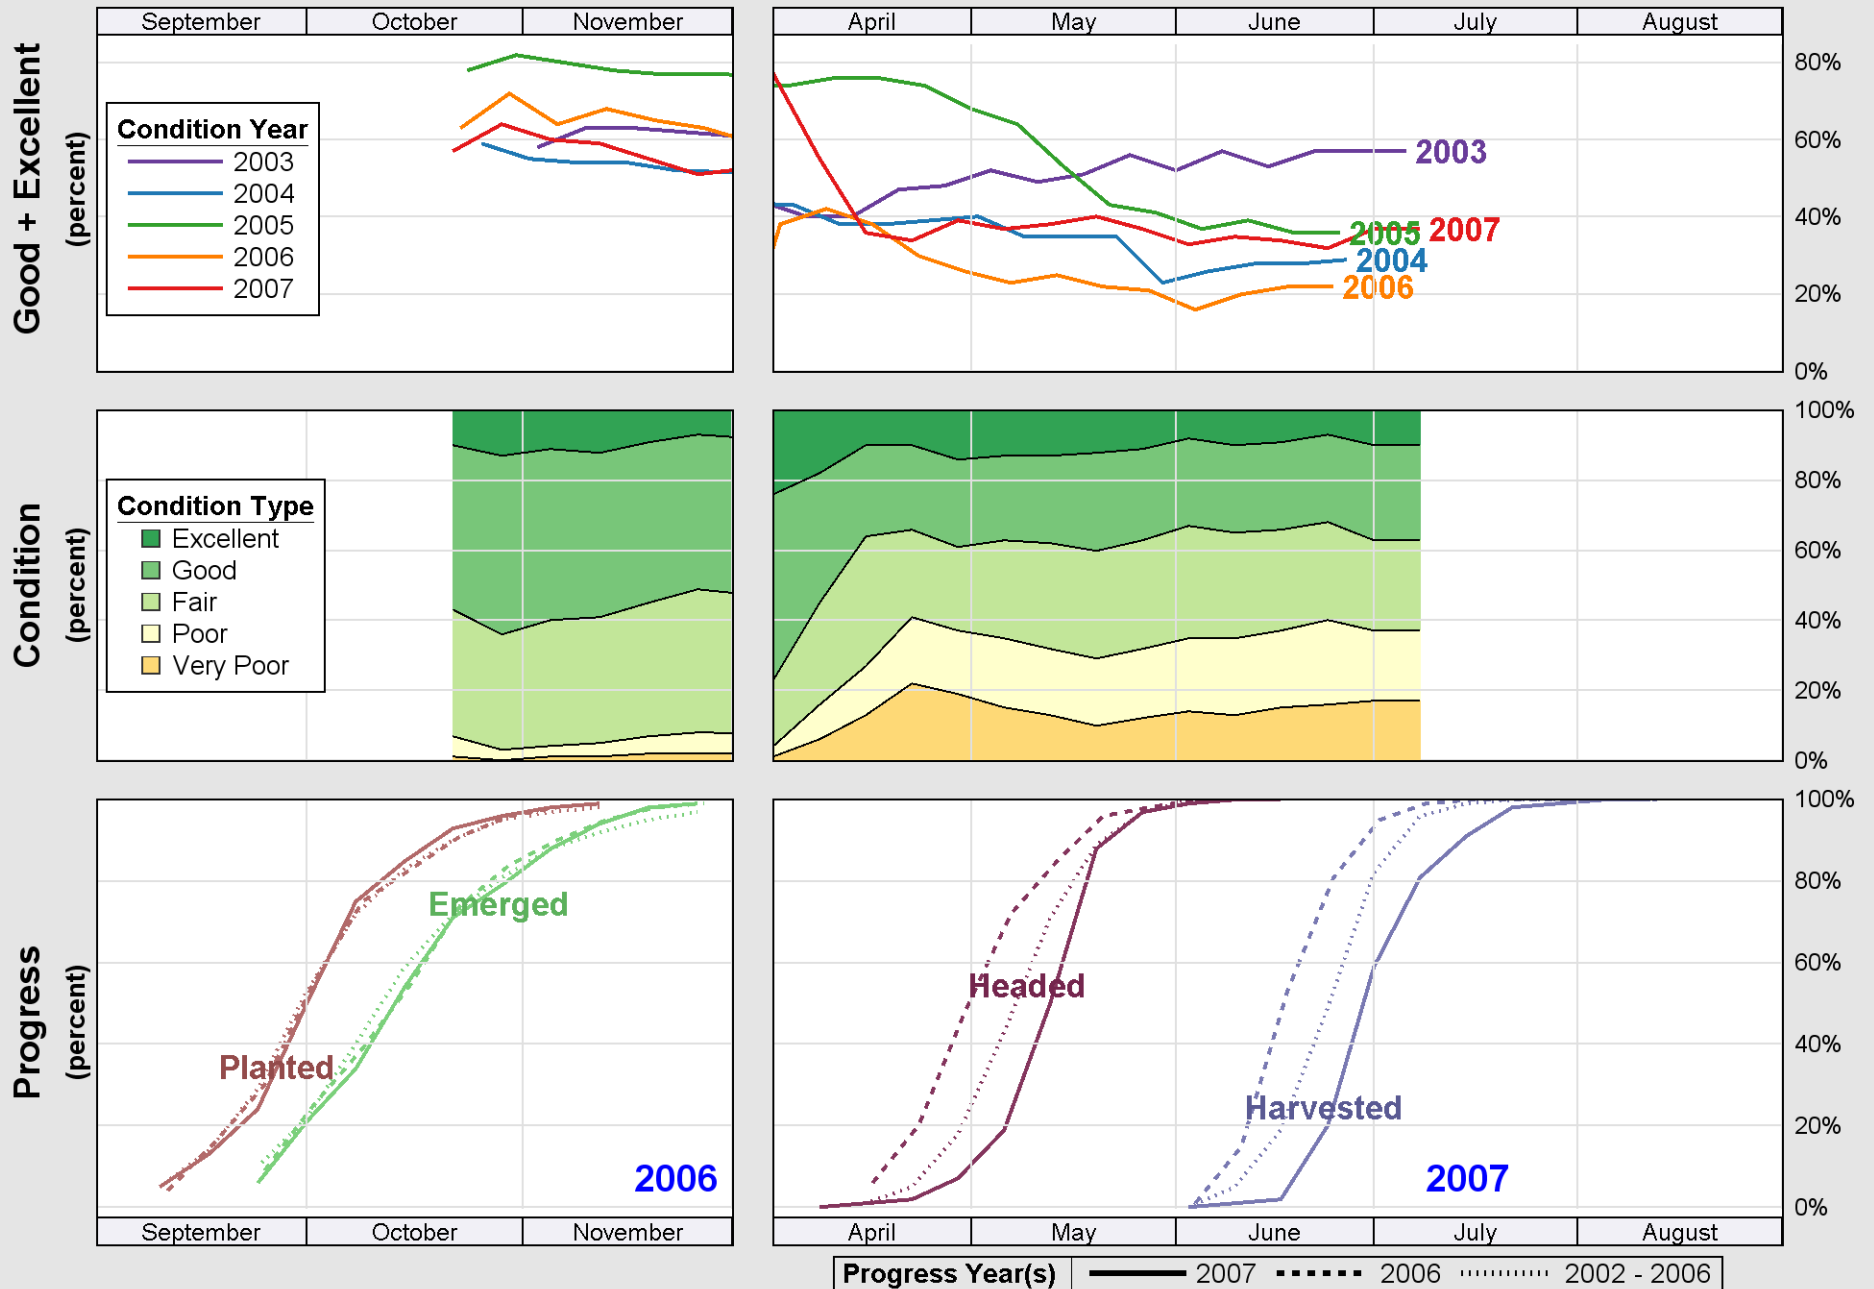

Crop Progress and Condition: Corn in Kansas , 2007

Source: National Agricultural Statistics Service (NASS), Crop Progress Report

Source: National Agricultural Statistics Service (NASS), Crop Progress Report

Crop Progress and Condition: Sorghum in Kansas , 2007

Source: National Agricultural Statistics Service (NASS), Crop Progress Report

Source: National Agricultural Statistics Service (NASS), Crop Progress Report

Source: National Agricultural Statistics Service (NASS), Crop Progress Report

Crop Progress and Condition: Winter wheat in Kansas , 2007

Source: National Agricultural Statistics Service (NASS), Crop Progress Report