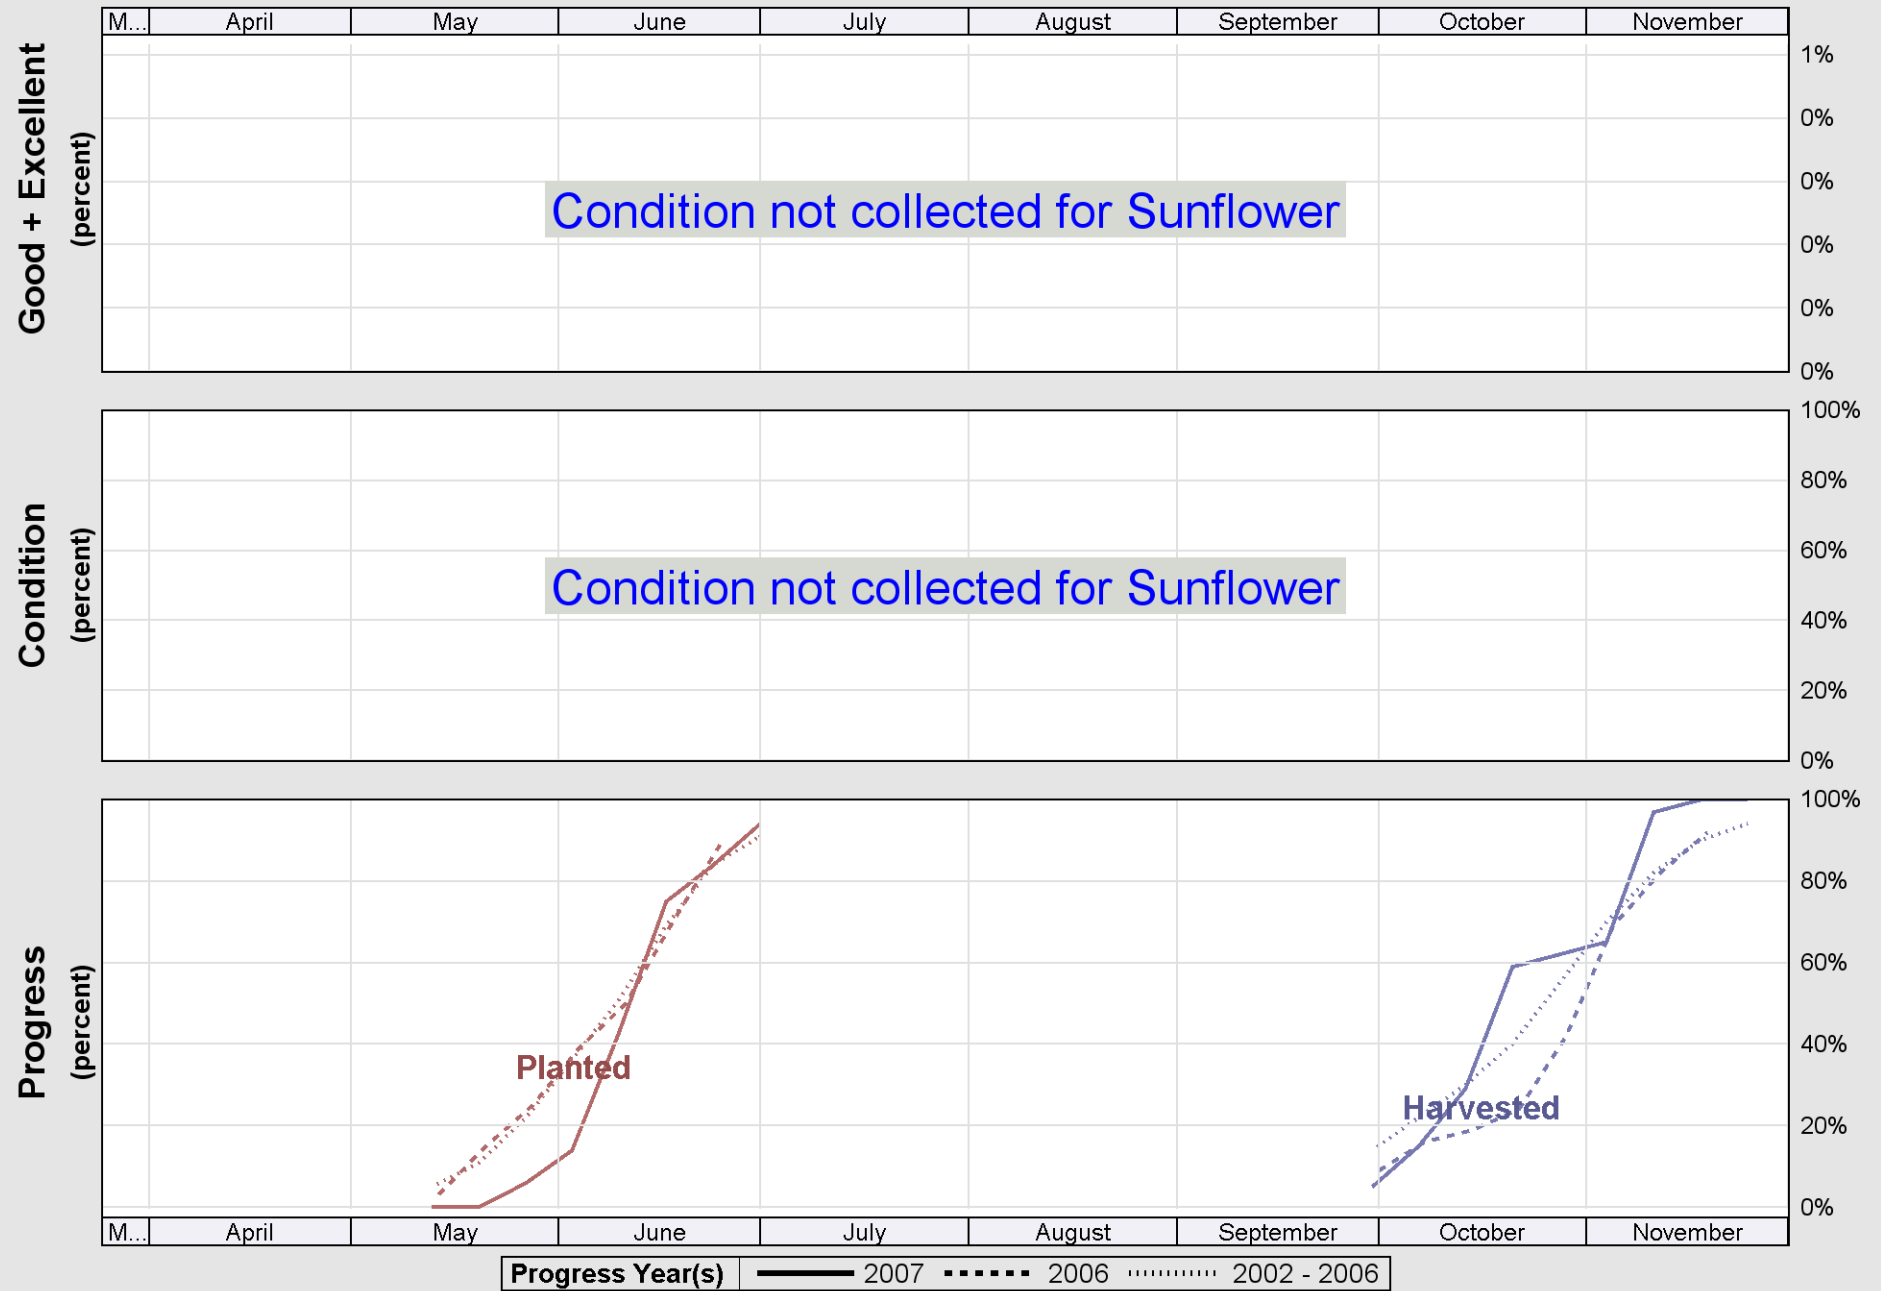

Crop Progress and Condition: Corn in Kansas , 2007

Source: National Agricultural Statistics Service (NASS), Crop Progress Report

Source: National Agricultural Statistics Service (NASS), Crop Progress Report

Crop Progress and Condition: Sorghum in Kansas , 2007

Source: National Agricultural Statistics Service (NASS), Crop Progress Report

Source: National Agricultural Statistics Service (NASS), Crop Progress Report

Source: National Agricultural Statistics Service (NASS), Crop Progress Report

Crop Progress and Condition: Winter wheat in Kansas , 2007

Source: National Agricultural Statistics Service (NASS), Crop Progress Report