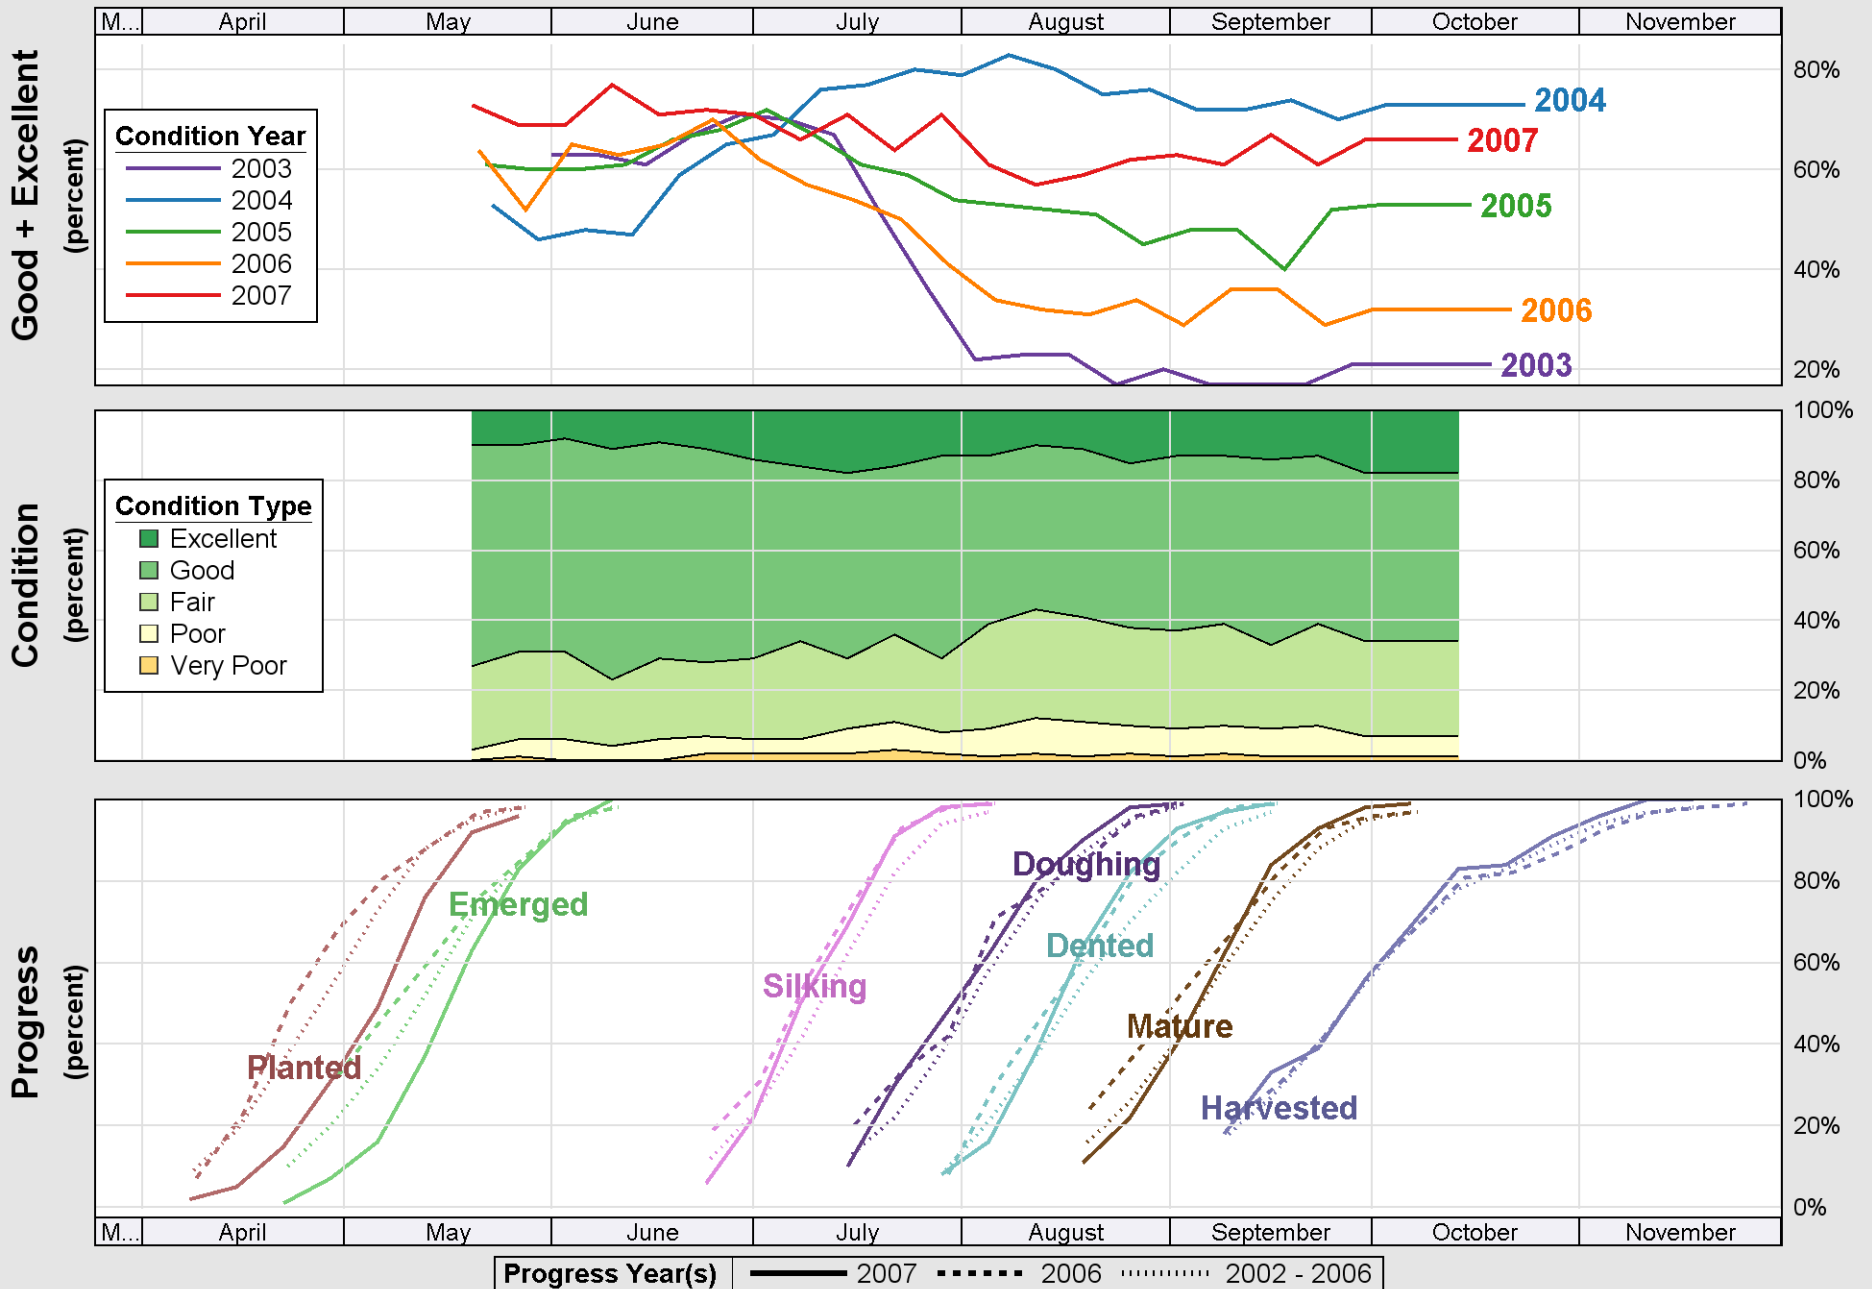

Crop Progress and Condition: Corn in Kansas , 2007

Source: National Agricultural Statistics Service (NASS), Crop Progress Report

Source: National Agricultural Statistics Service (NASS), Crop Progress Report

Crop Progress and Condition: Sorghum in Kansas , 2007

Source: National Agricultural Statistics Service (NASS), Crop Progress Report

Source: National Agricultural Statistics Service (NASS), Crop Progress Report

Source: National Agricultural Statistics Service (NASS), Crop Progress Report

Crop Progress and Condition: Winter wheat in Kansas , 2007

Source: National Agricultural Statistics Service (NASS), Crop Progress Report