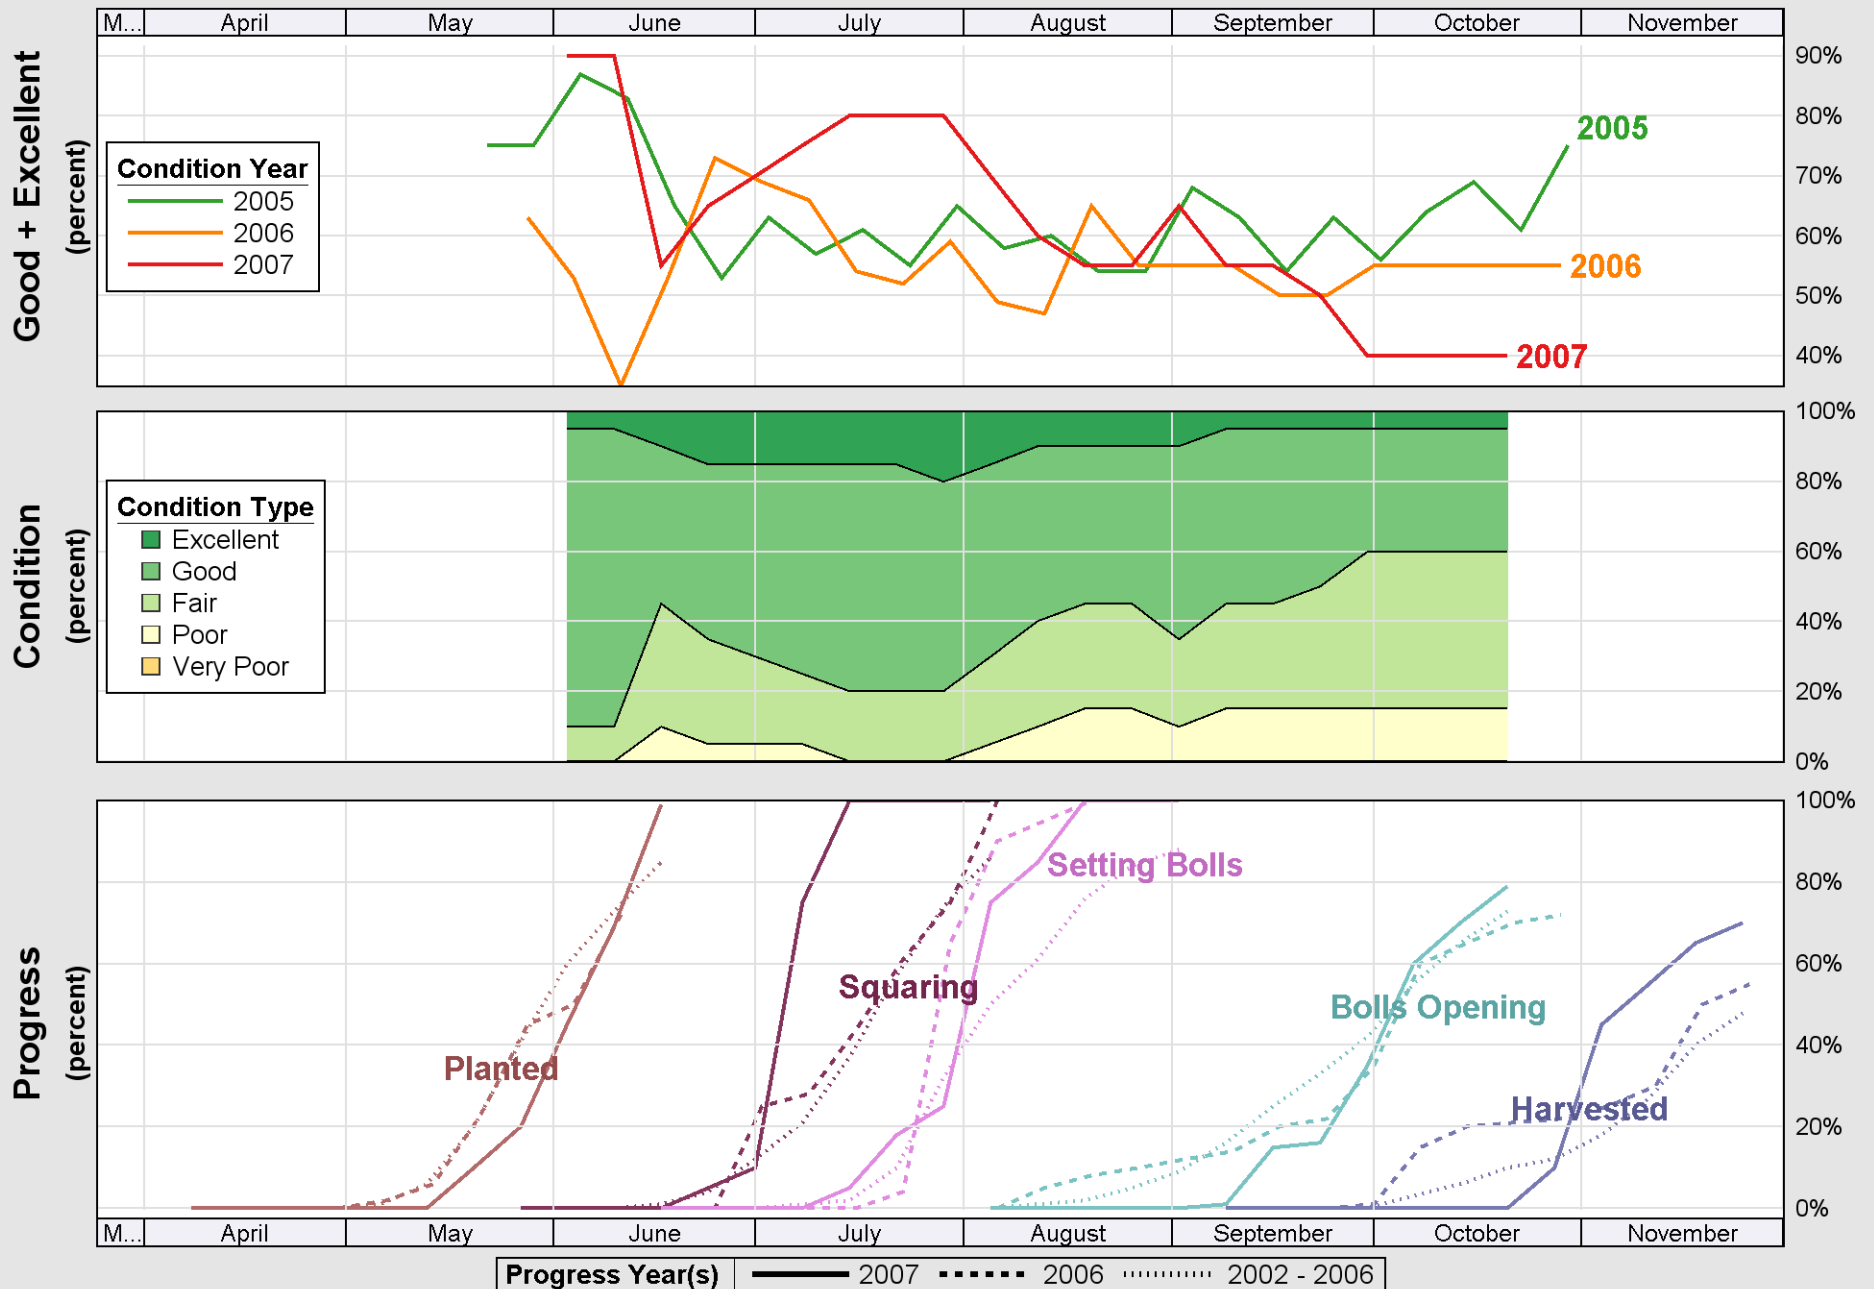

Crop Progress and Condition: Corn in Kansas , 2007

Source: National Agricultural Statistics Service (NASS), Crop Progress Report

Source: National Agricultural Statistics Service (NASS), Crop Progress Report

Crop Progress and Condition: Sorghum in Kansas , 2007

Source: National Agricultural Statistics Service (NASS), Crop Progress Report

Source: National Agricultural Statistics Service (NASS), Crop Progress Report

Source: National Agricultural Statistics Service (NASS), Crop Progress Report

Crop Progress and Condition: Winter wheat in Kansas , 2007

Source: National Agricultural Statistics Service (NASS), Crop Progress Report