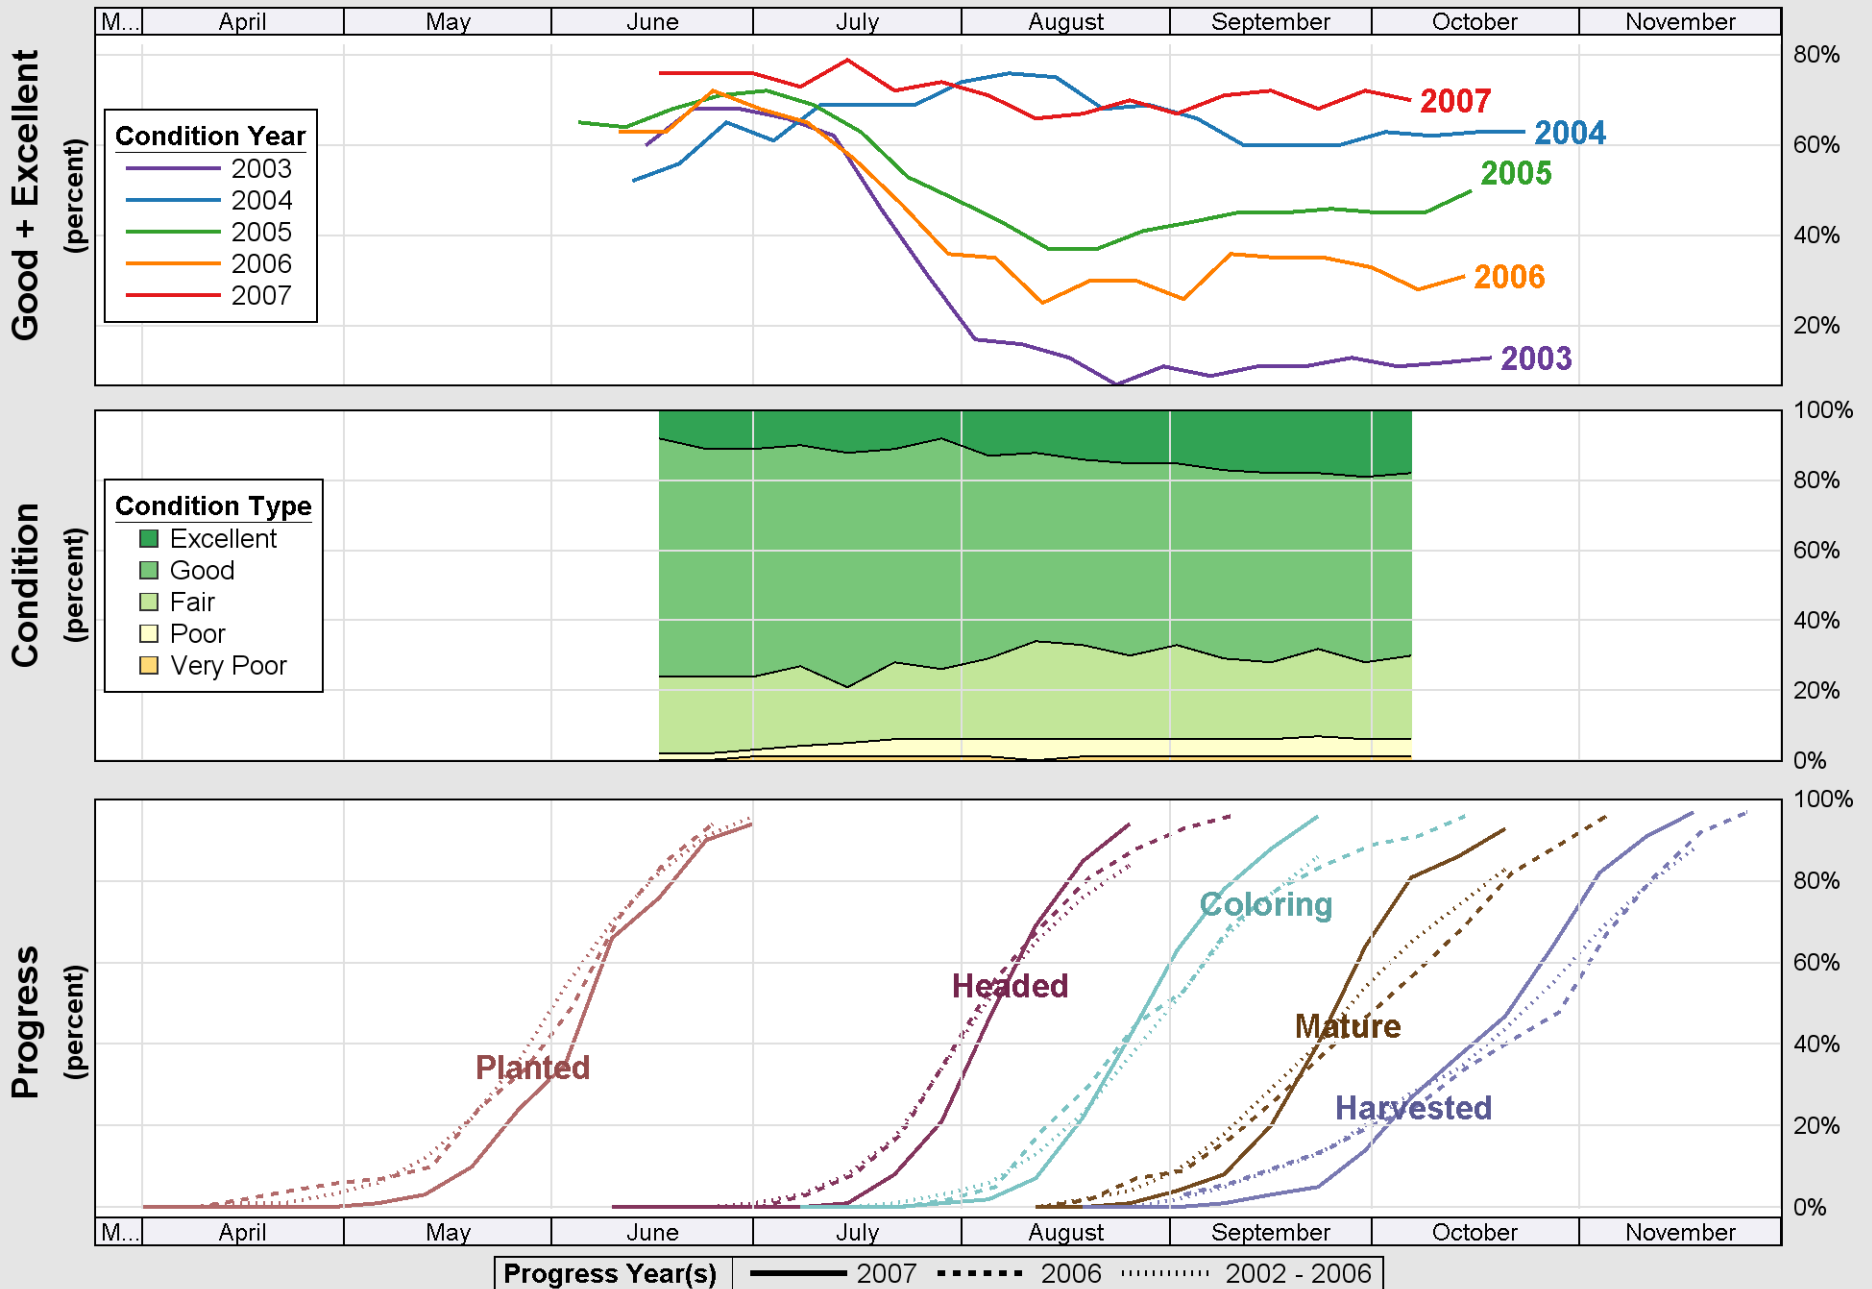

Crop Progress and Condition: Corn in Kansas , 2007

Source: National Agricultural Statistics Service (NASS), Crop Progress Report

Source: National Agricultural Statistics Service (NASS), Crop Progress Report

Crop Progress and Condition: Sorghum in Kansas , 2007

Source: National Agricultural Statistics Service (NASS), Crop Progress Report

Source: National Agricultural Statistics Service (NASS), Crop Progress Report

Source: National Agricultural Statistics Service (NASS), Crop Progress Report

Crop Progress and Condition: Winter wheat in Kansas , 2007

Source: National Agricultural Statistics Service (NASS), Crop Progress Report