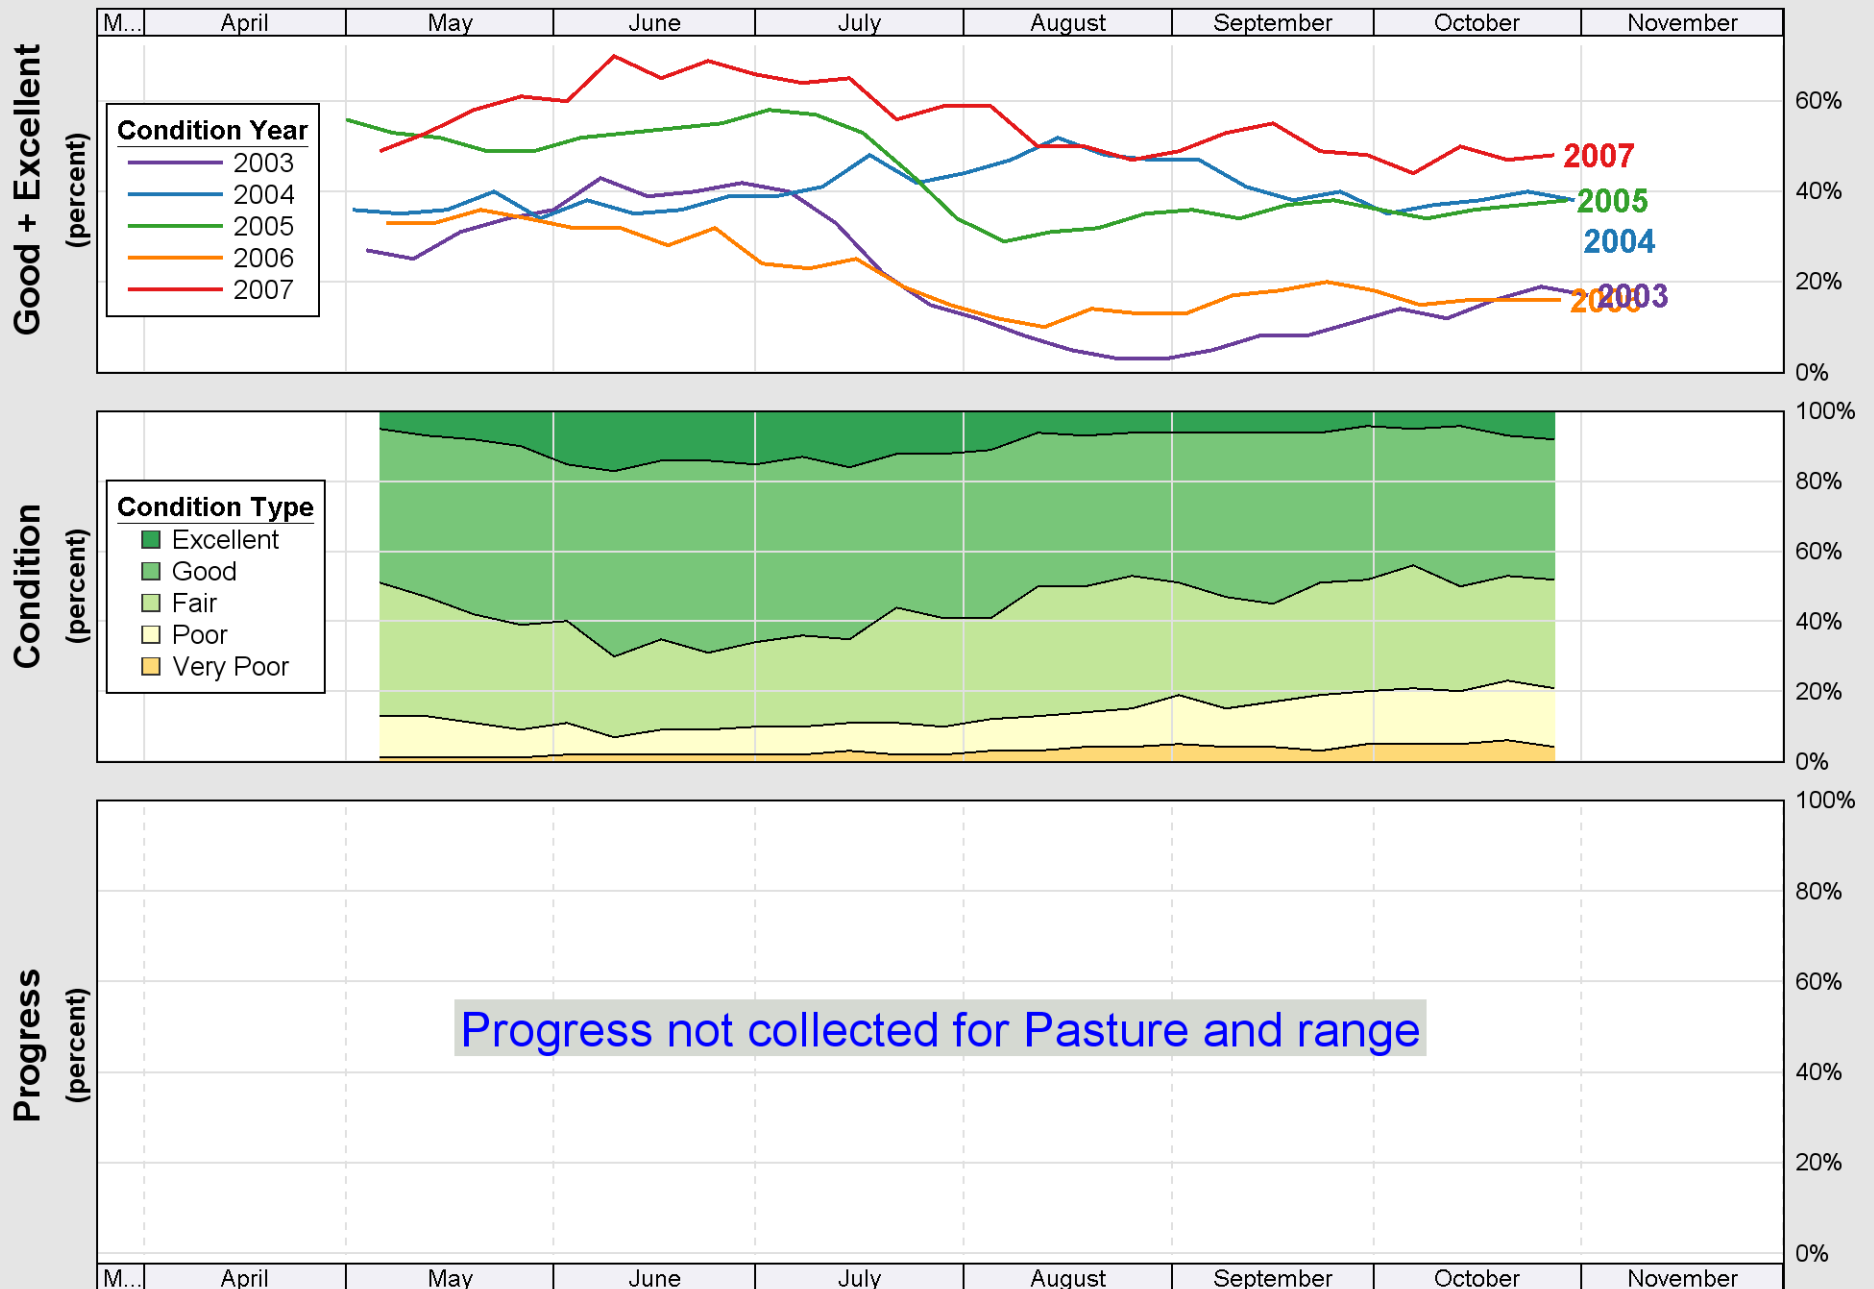

Crop Progress and Condition: Corn in Kansas , 2007

Source: National Agricultural Statistics Service (NASS), Crop Progress Report

Source: National Agricultural Statistics Service (NASS), Crop Progress Report

Crop Progress and Condition: Sorghum in Kansas , 2007

Source: National Agricultural Statistics Service (NASS), Crop Progress Report

Source: National Agricultural Statistics Service (NASS), Crop Progress Report

Source: National Agricultural Statistics Service (NASS), Crop Progress Report

Crop Progress and Condition: Winter wheat in Kansas , 2007

Source: National Agricultural Statistics Service (NASS), Crop Progress Report