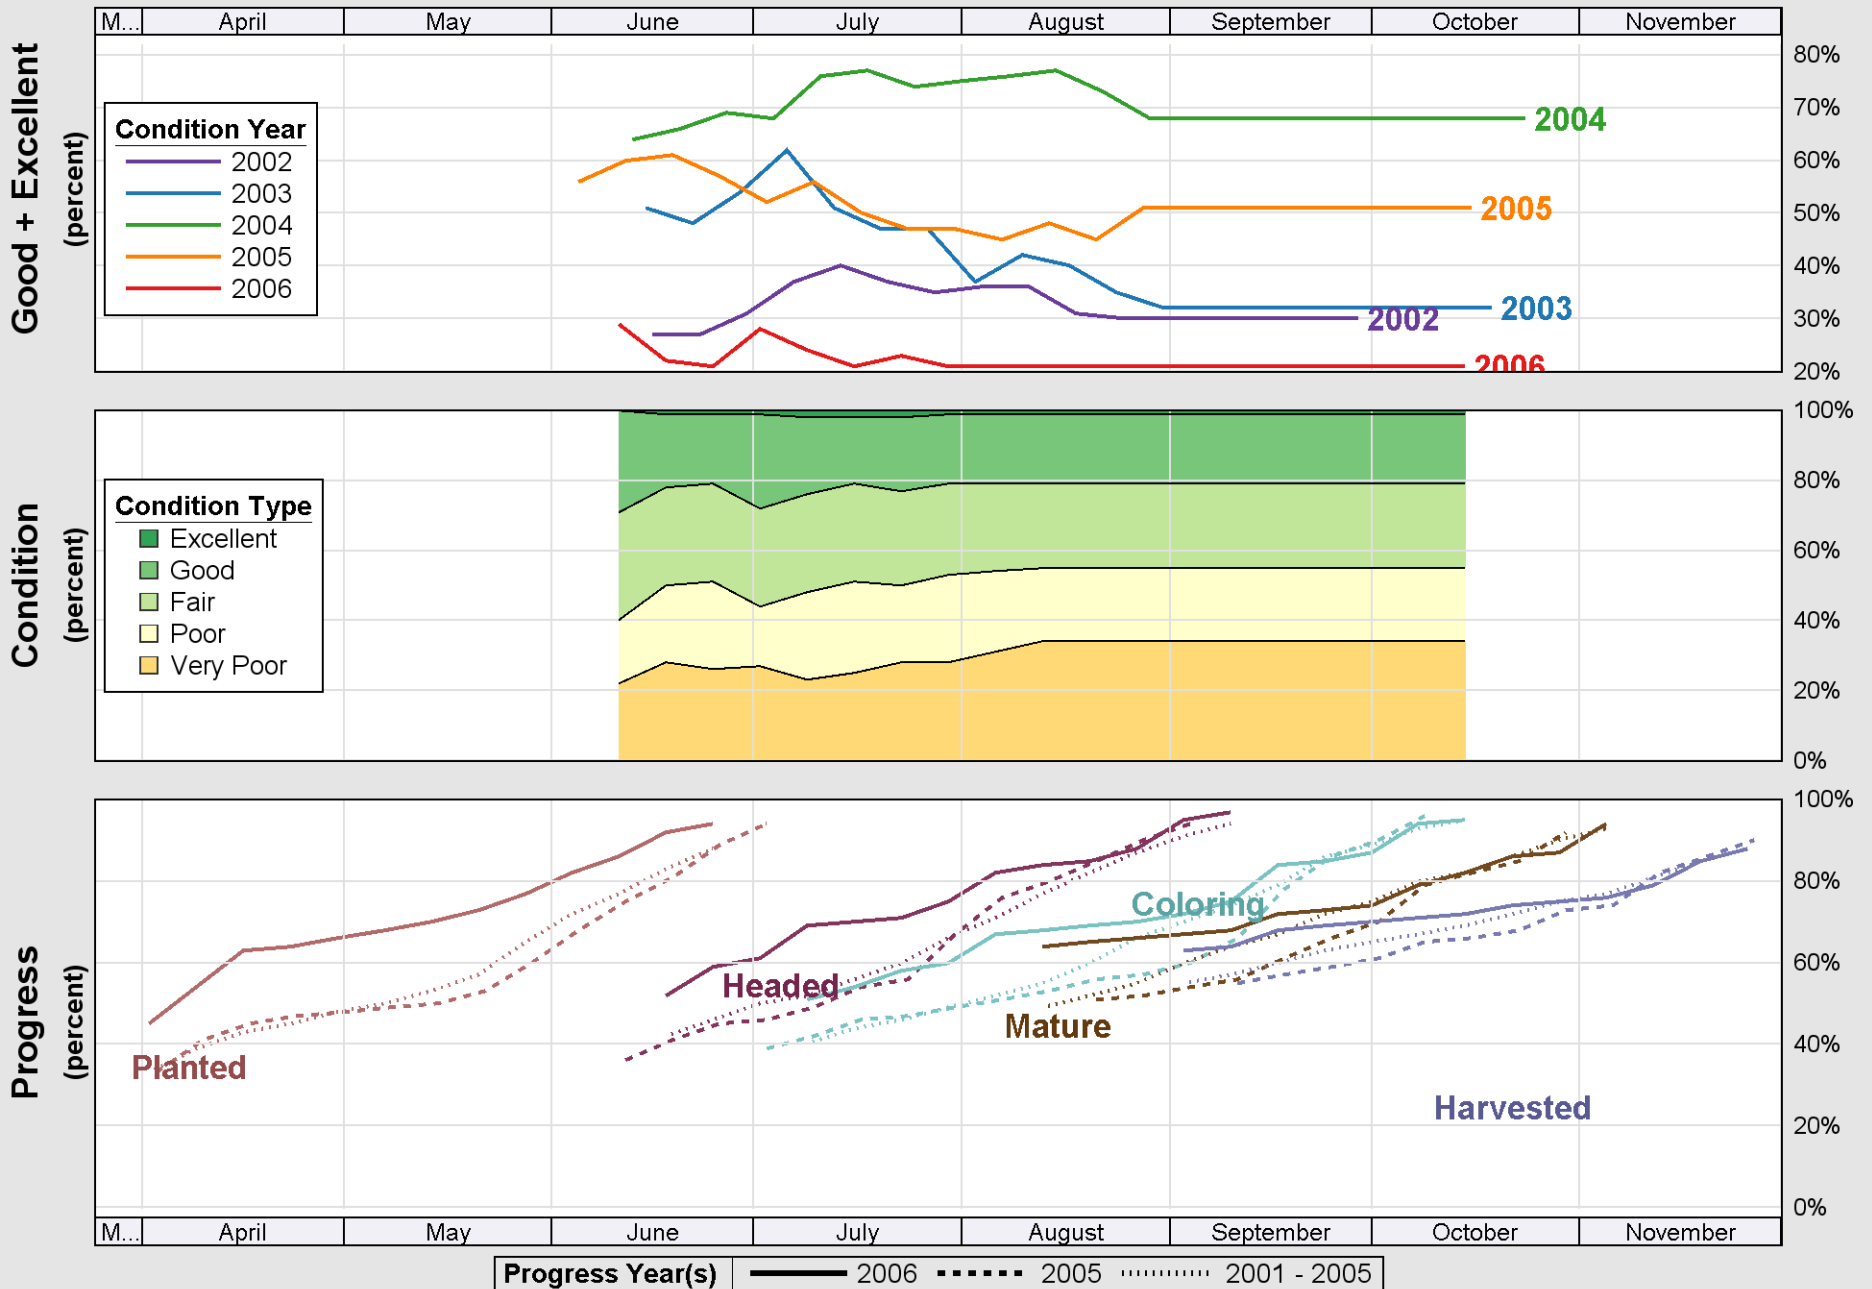

Source: National Agricultural Statistics Service (NASS), Crop Progress Report

Source: National Agricultural Statistics Service (NASS), Crop Progress Report

Source: National Agricultural Statistics Service (NASS), Crop Progress Report

Source: National Agricultural Statistics Service (NASS), Crop Progress Report

Source: National Agricultural Statistics Service (NASS), Crop Progress Report

# Crop Progress and Condition: Sorghum in Texas , 2006

Source: National Agricultural Statistics Service (NASS), Crop Progress Report

Source: National Agricultural Statistics Service (NASS), Crop Progress Report