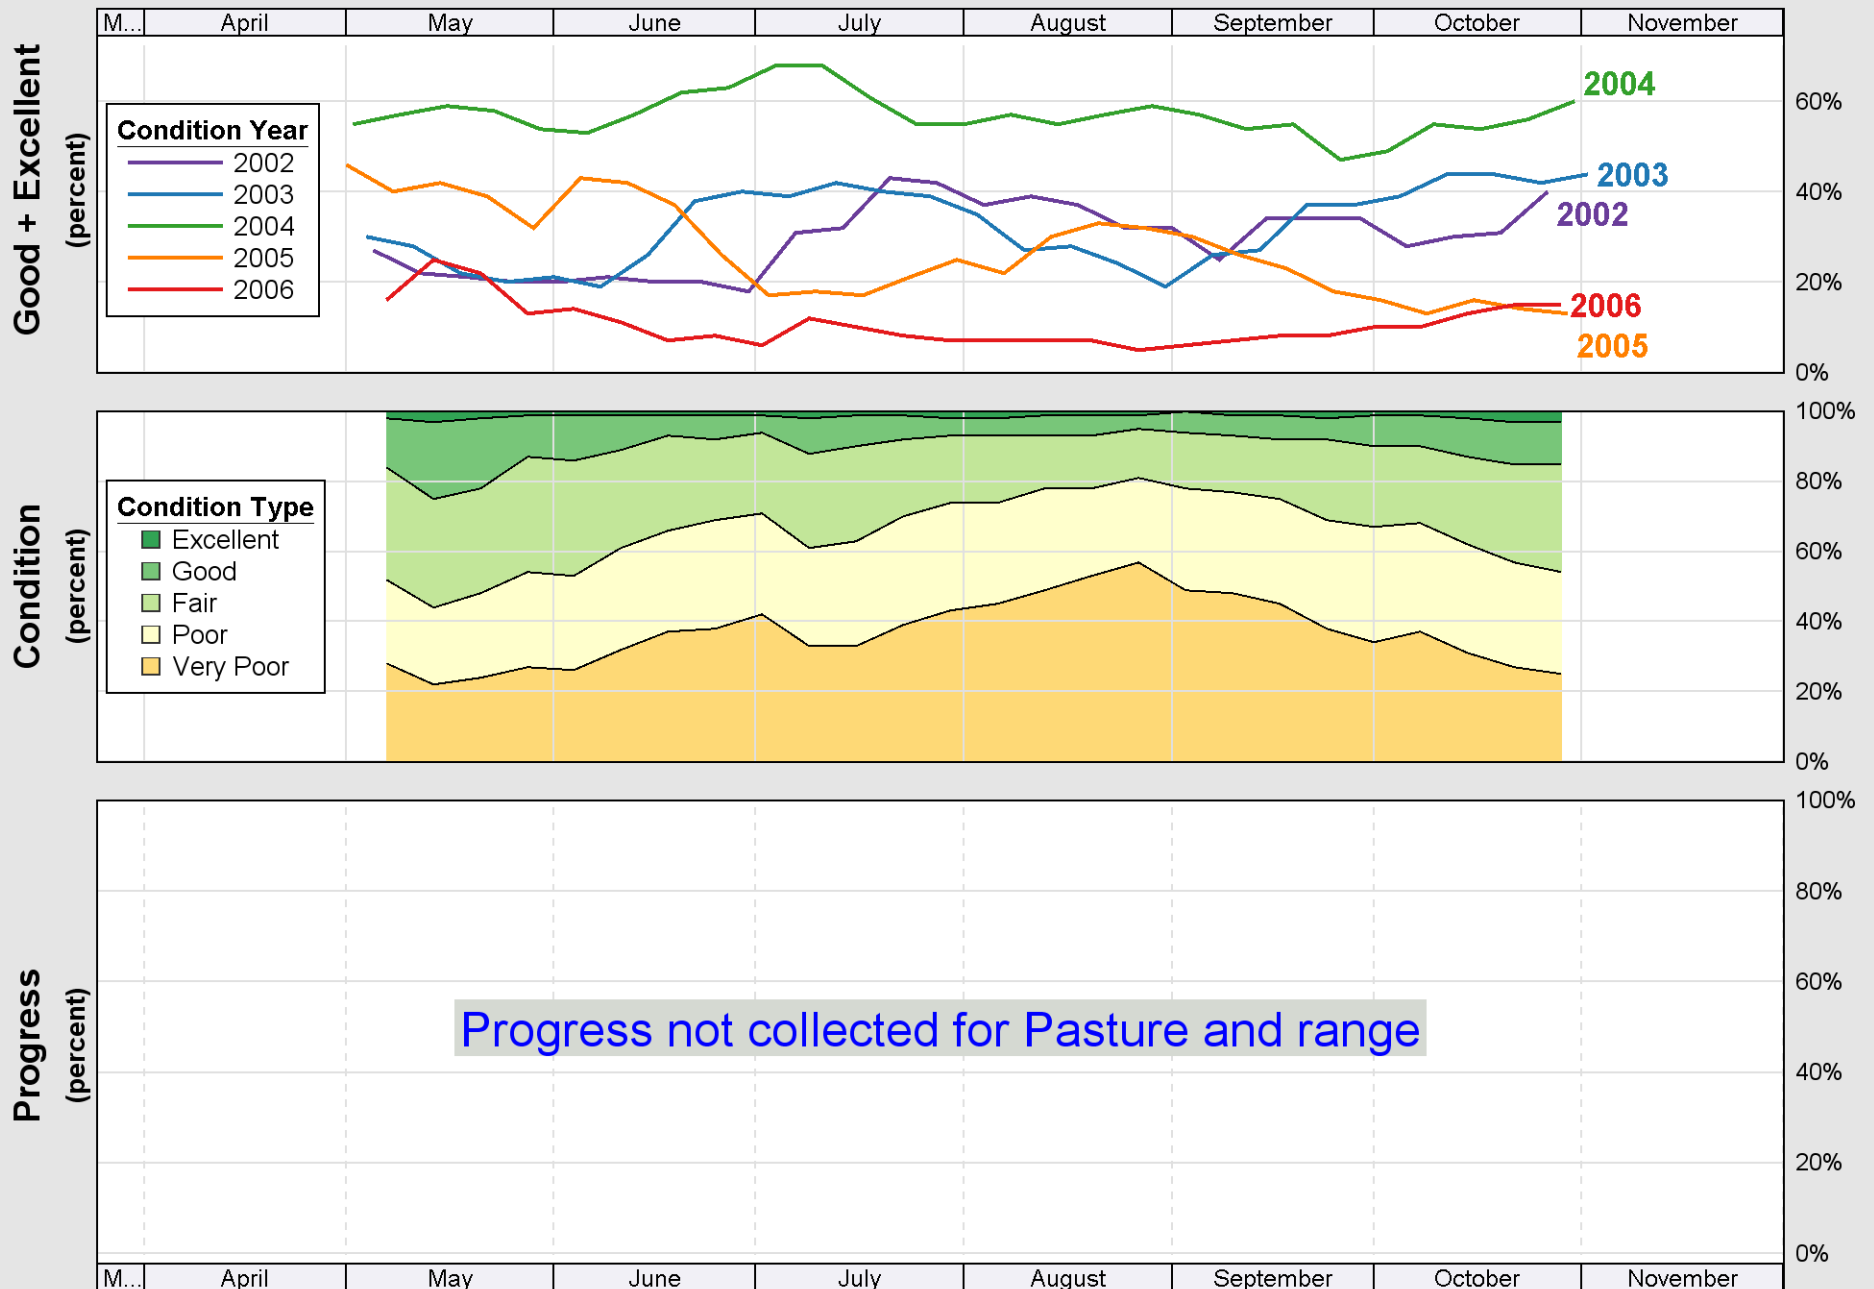

Source: National Agricultural Statistics Service (NASS), Crop Progress Report

Source: National Agricultural Statistics Service (NASS), Crop Progress Report

Source: National Agricultural Statistics Service (NASS), Crop Progress Report

Source: National Agricultural Statistics Service (NASS), Crop Progress Report

Source: National Agricultural Statistics Service (NASS), Crop Progress Report

# Crop Progress and Condition: Sorghum in Texas , 2006

Source: National Agricultural Statistics Service (NASS), Crop Progress Report

Source: National Agricultural Statistics Service (NASS), Crop Progress Report