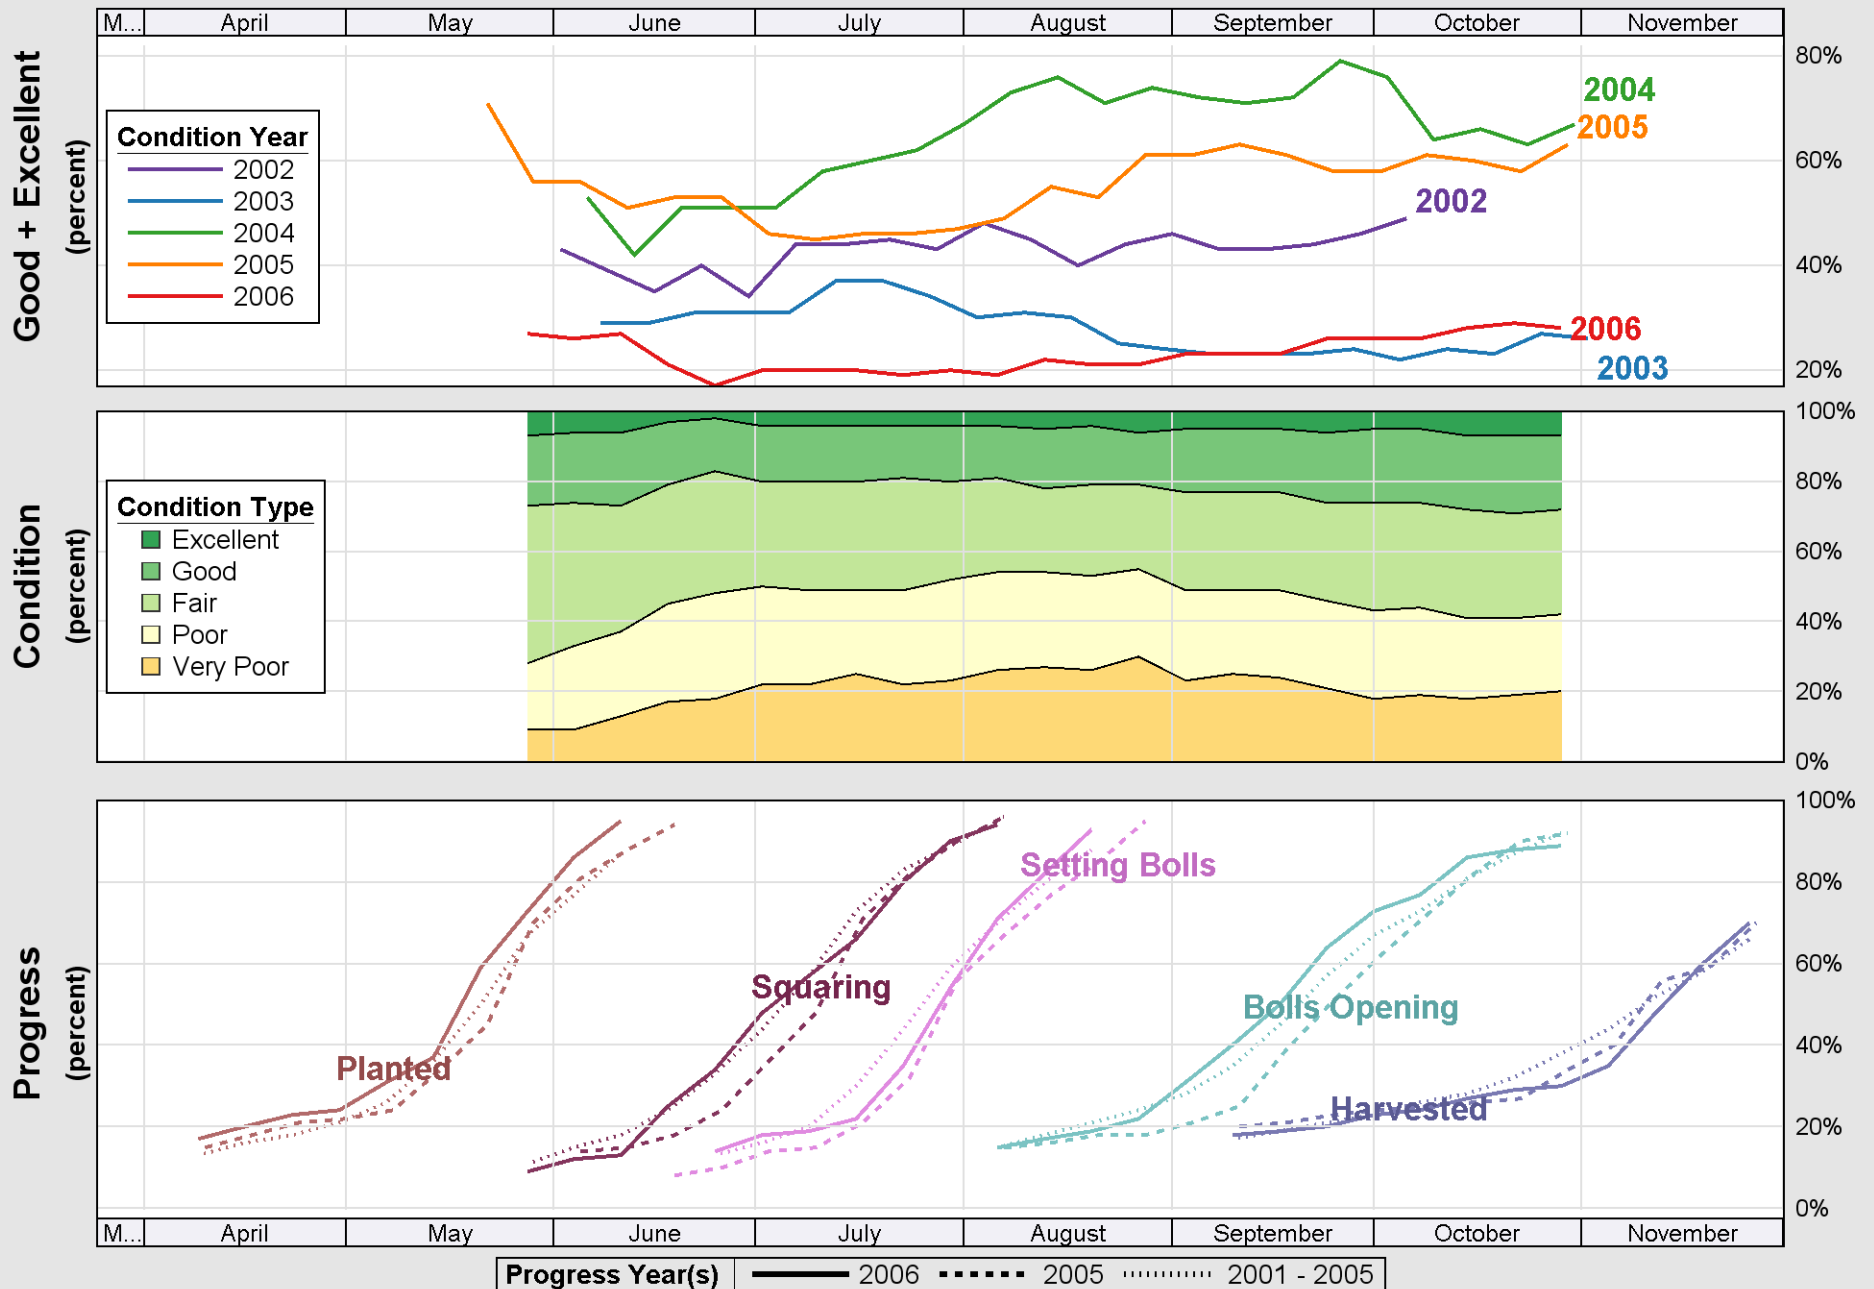

Source: National Agricultural Statistics Service (NASS), Crop Progress Report

Source: National Agricultural Statistics Service (NASS), Crop Progress Report

Source: National Agricultural Statistics Service (NASS), Crop Progress Report

Source: National Agricultural Statistics Service (NASS), Crop Progress Report

Source: National Agricultural Statistics Service (NASS), Crop Progress Report

# Crop Progress and Condition: Sorghum in Texas , 2006

Source: National Agricultural Statistics Service (NASS), Crop Progress Report

Source: National Agricultural Statistics Service (NASS), Crop Progress Report