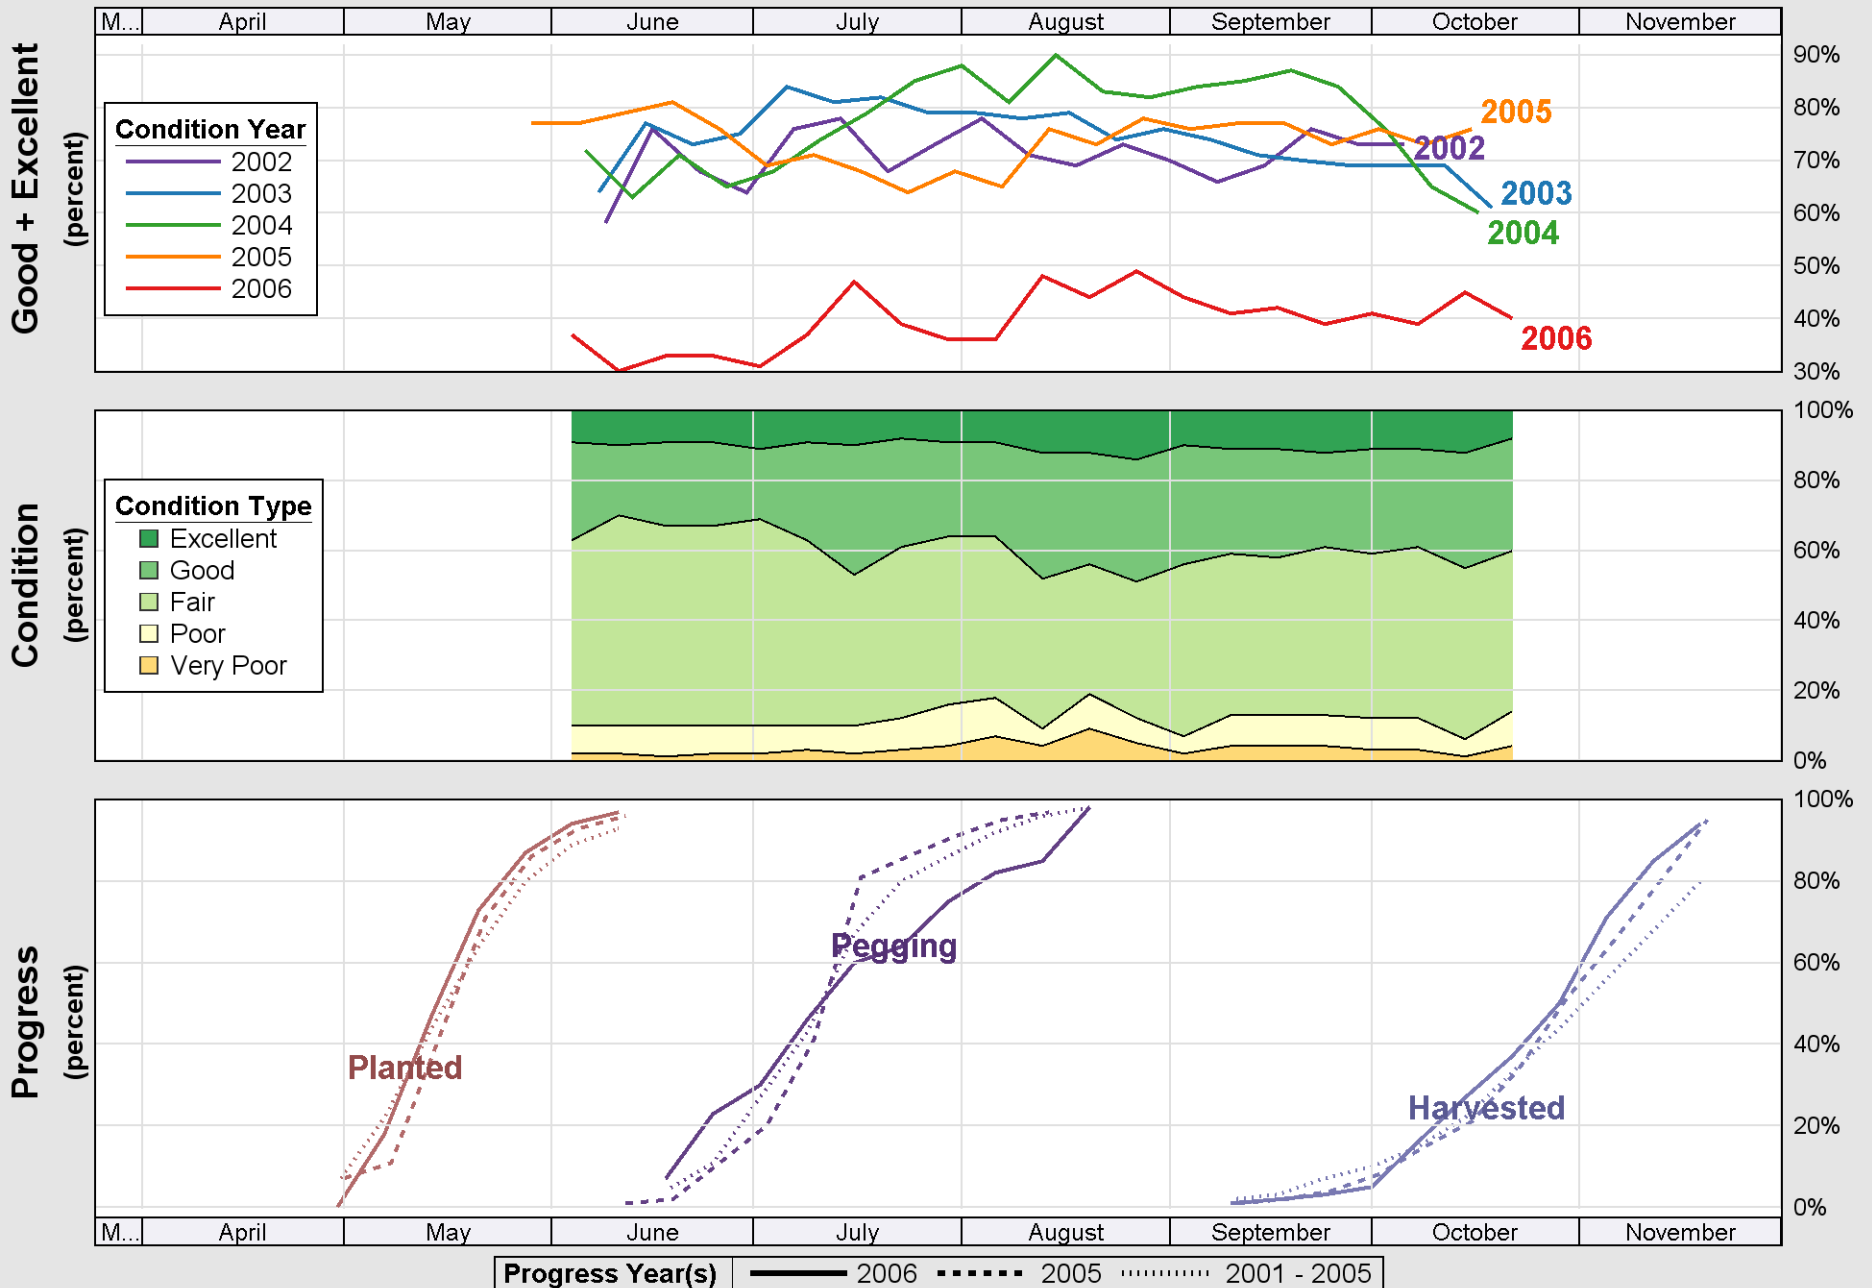

Source: National Agricultural Statistics Service (NASS), Crop Progress Report

Source: National Agricultural Statistics Service (NASS), Crop Progress Report

Source: National Agricultural Statistics Service (NASS), Crop Progress Report

Source: National Agricultural Statistics Service (NASS), Crop Progress Report

Source: National Agricultural Statistics Service (NASS), Crop Progress Report

# Crop Progress and Condition: Sorghum in Texas , 2006

Source: National Agricultural Statistics Service (NASS), Crop Progress Report

Source: National Agricultural Statistics Service (NASS), Crop Progress Report