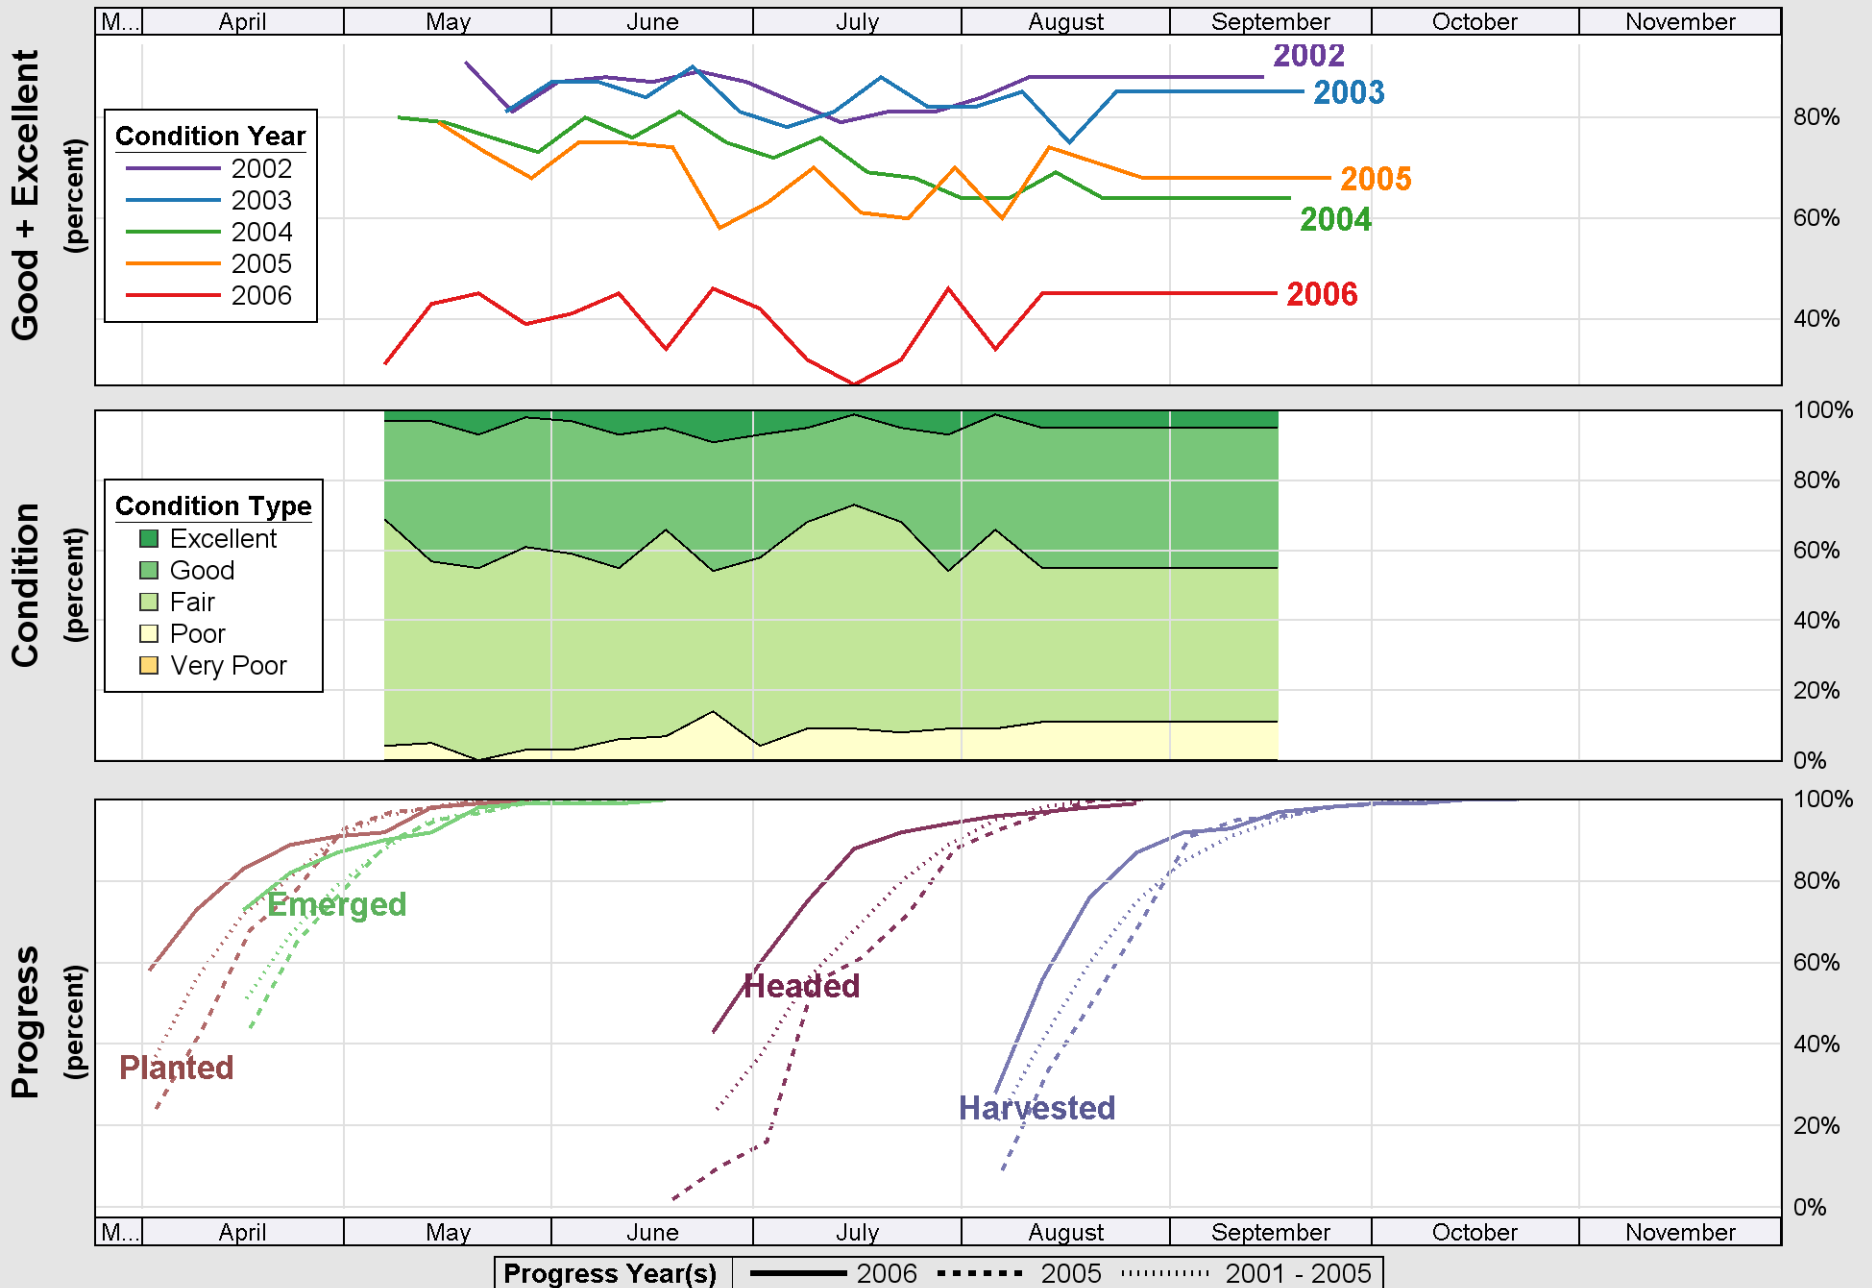

Source: National Agricultural Statistics Service (NASS), Crop Progress Report

Source: National Agricultural Statistics Service (NASS), Crop Progress Report

Source: National Agricultural Statistics Service (NASS), Crop Progress Report

Source: National Agricultural Statistics Service (NASS), Crop Progress Report

Source: National Agricultural Statistics Service (NASS), Crop Progress Report

# Crop Progress and Condition: Sorghum in Texas , 2006

Source: National Agricultural Statistics Service (NASS), Crop Progress Report

Source: National Agricultural Statistics Service (NASS), Crop Progress Report