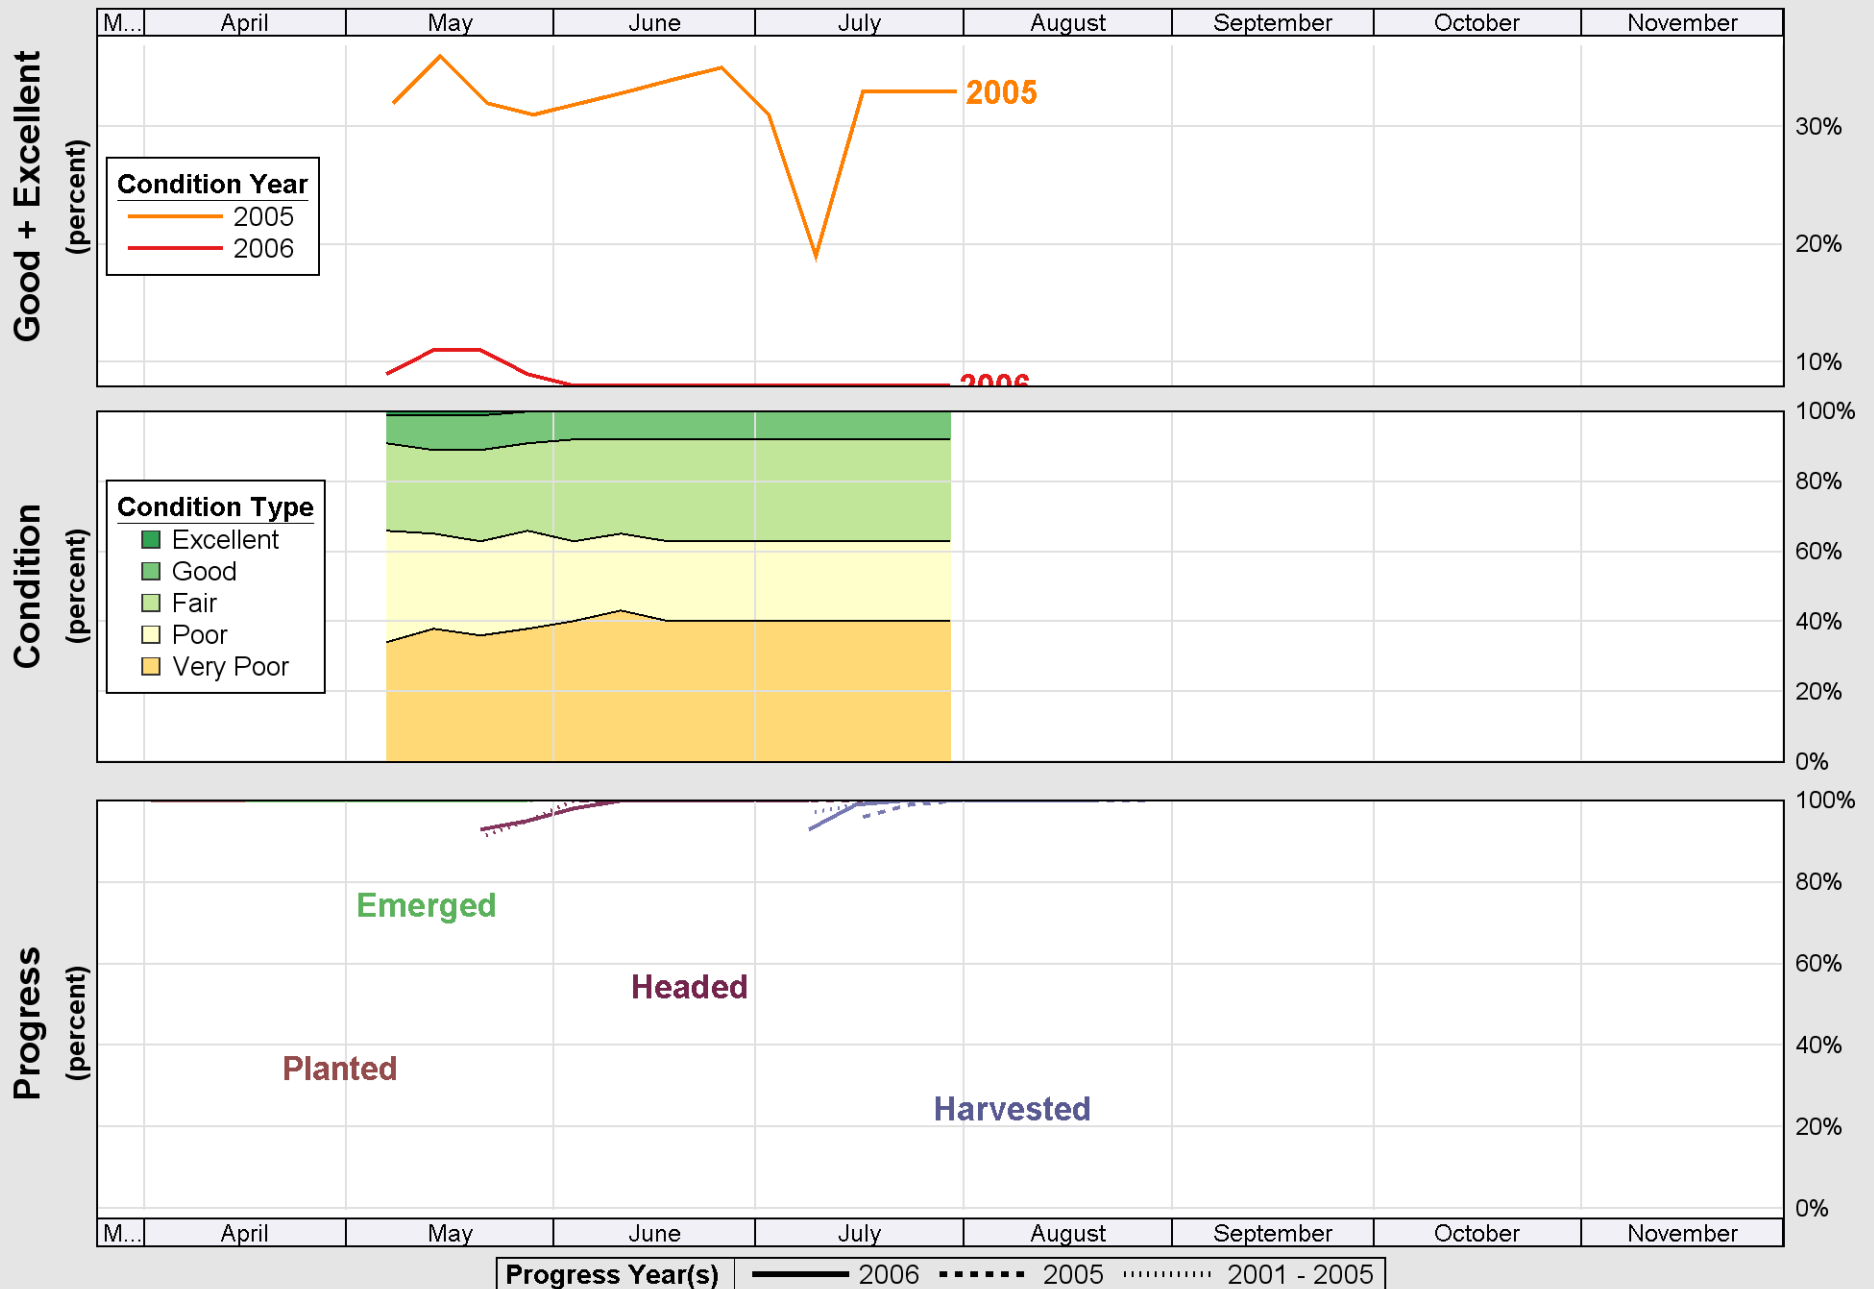

Source: National Agricultural Statistics Service (NASS), Crop Progress Report

Source: National Agricultural Statistics Service (NASS), Crop Progress Report

Source: National Agricultural Statistics Service (NASS), Crop Progress Report

Source: National Agricultural Statistics Service (NASS), Crop Progress Report

Source: National Agricultural Statistics Service (NASS), Crop Progress Report

# Crop Progress and Condition: Sorghum in Texas , 2006

Source: National Agricultural Statistics Service (NASS), Crop Progress Report

Source: National Agricultural Statistics Service (NASS), Crop Progress Report