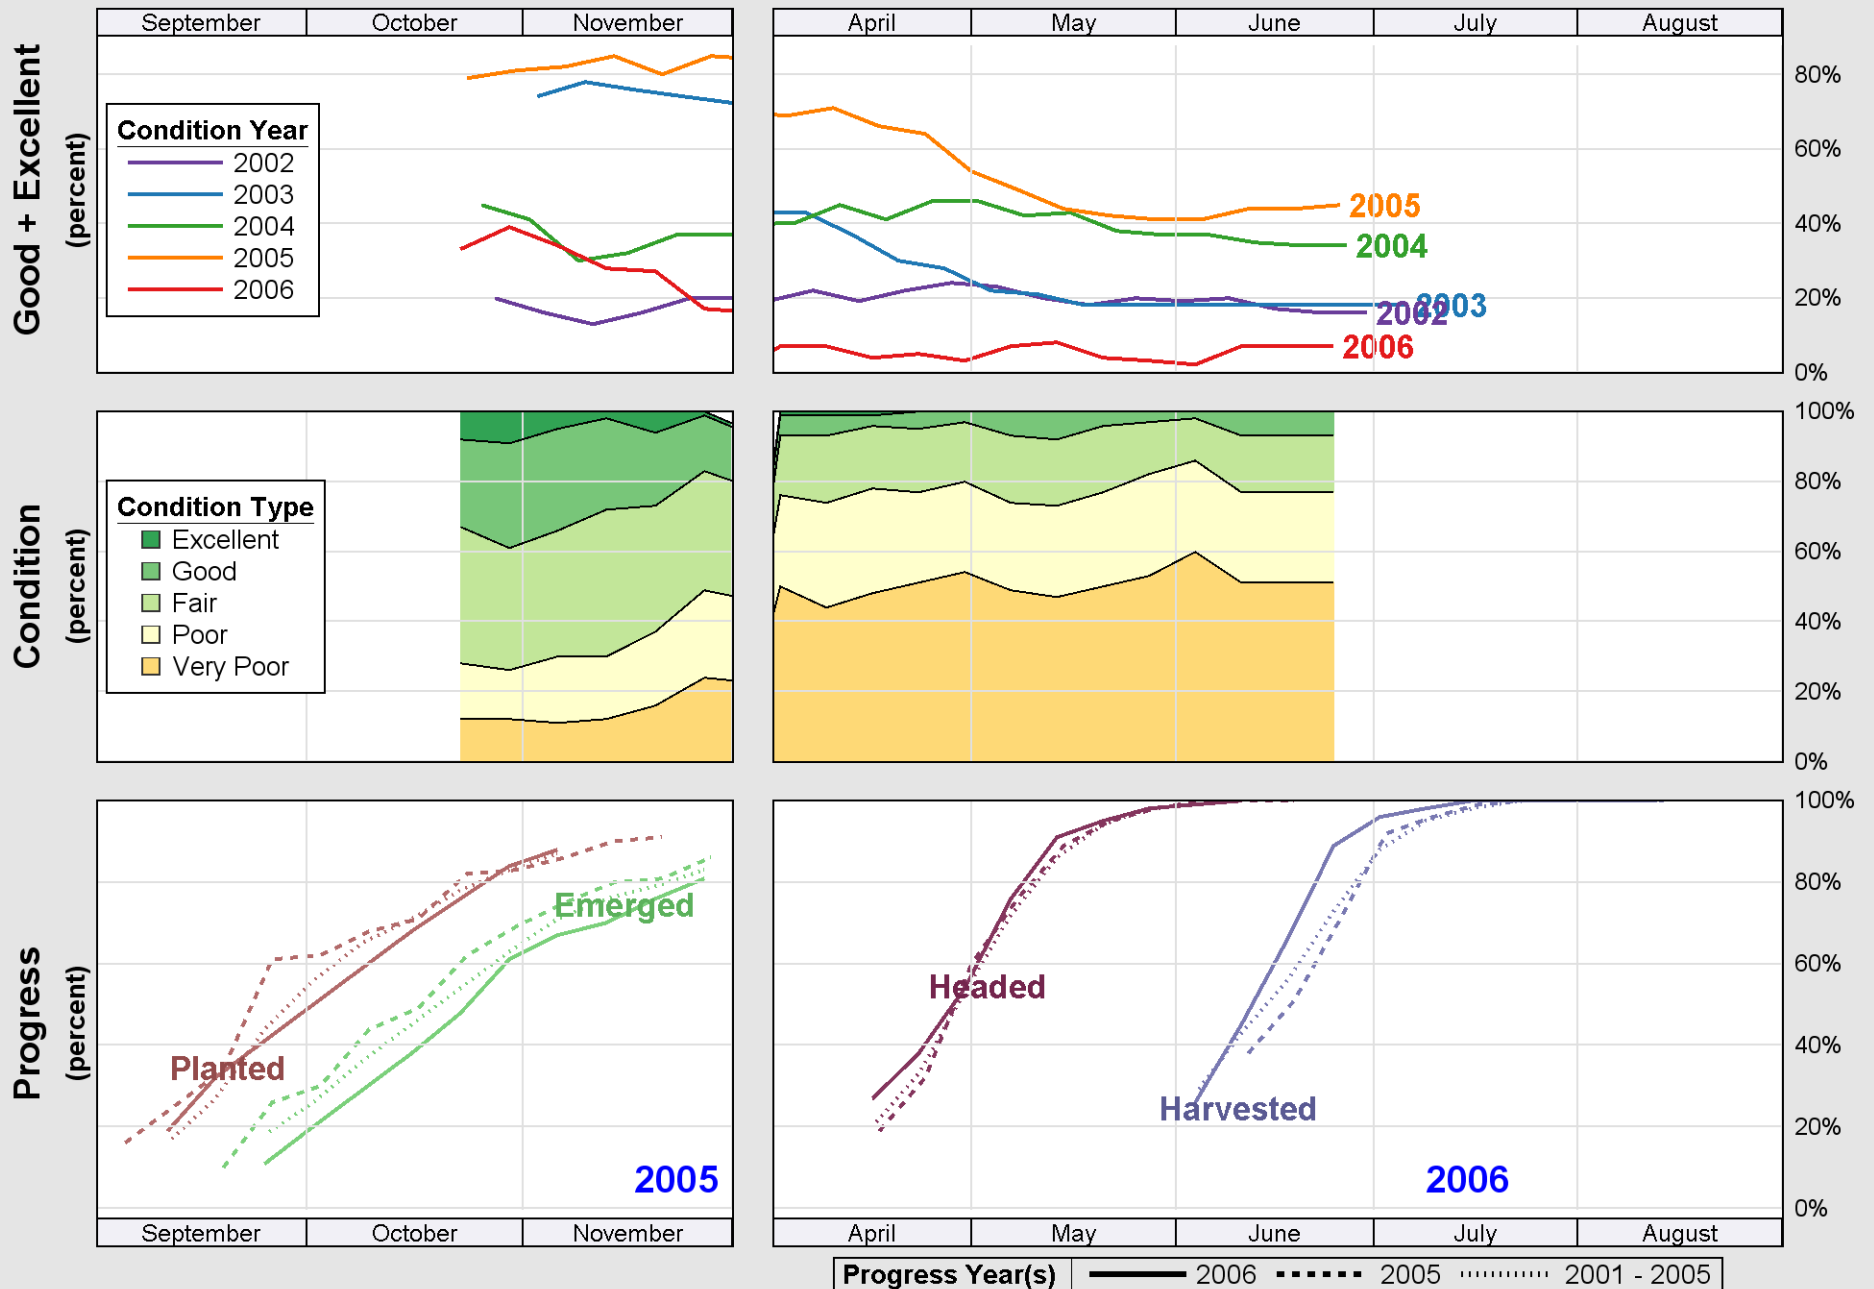

Source: National Agricultural Statistics Service (NASS), Crop Progress Report

Source: National Agricultural Statistics Service (NASS), Crop Progress Report

Source: National Agricultural Statistics Service (NASS), Crop Progress Report

Source: National Agricultural Statistics Service (NASS), Crop Progress Report

Source: National Agricultural Statistics Service (NASS), Crop Progress Report

# Crop Progress and Condition: Sorghum in Texas , 2006

Source: National Agricultural Statistics Service (NASS), Crop Progress Report

Source: National Agricultural Statistics Service (NASS), Crop Progress Report