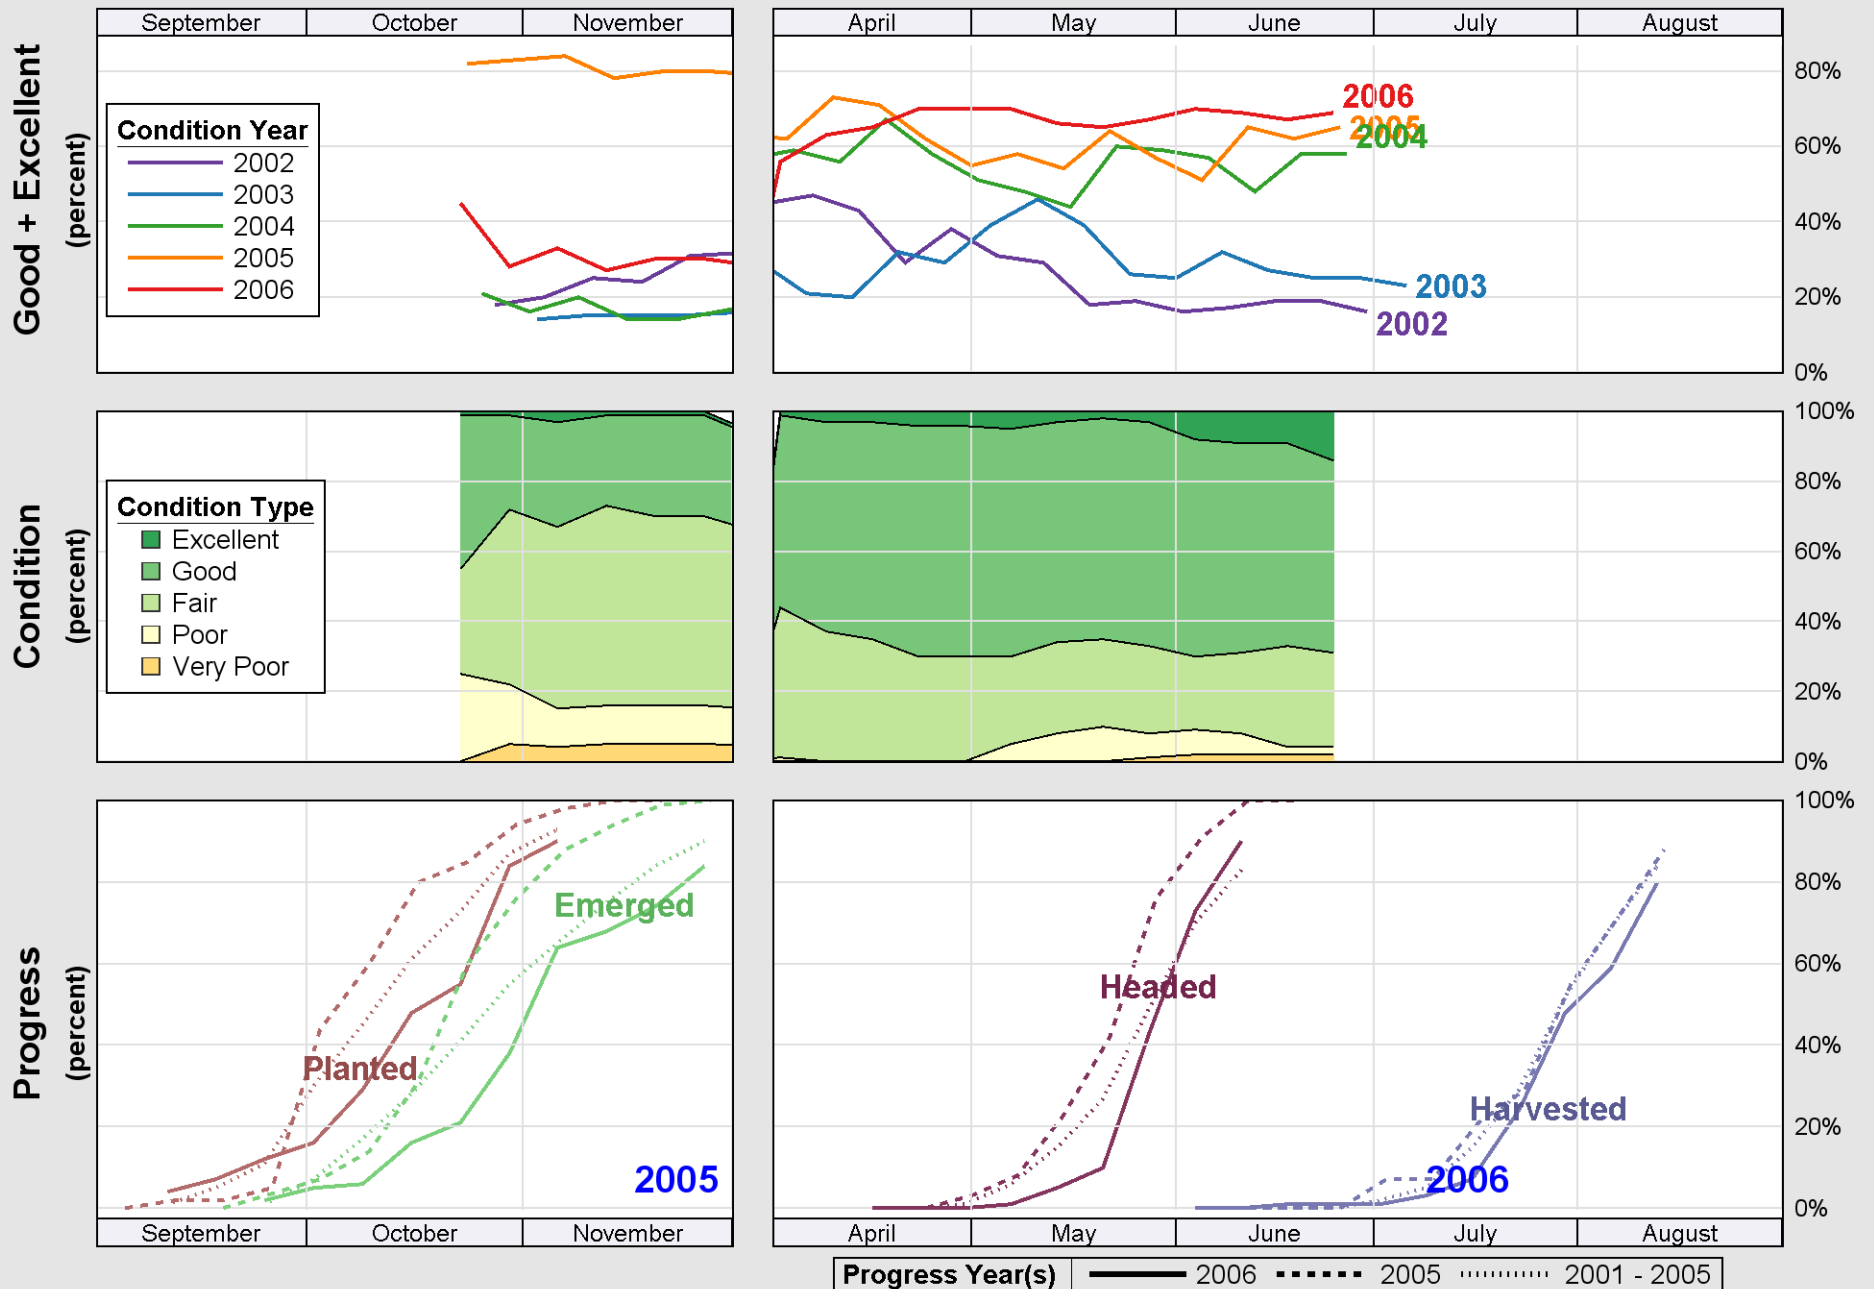

Crop Progress and Condition: Winter wheat in Oregon, 2006

Source: National Agricultural Statistics Service (NASS), Crop Progress Report