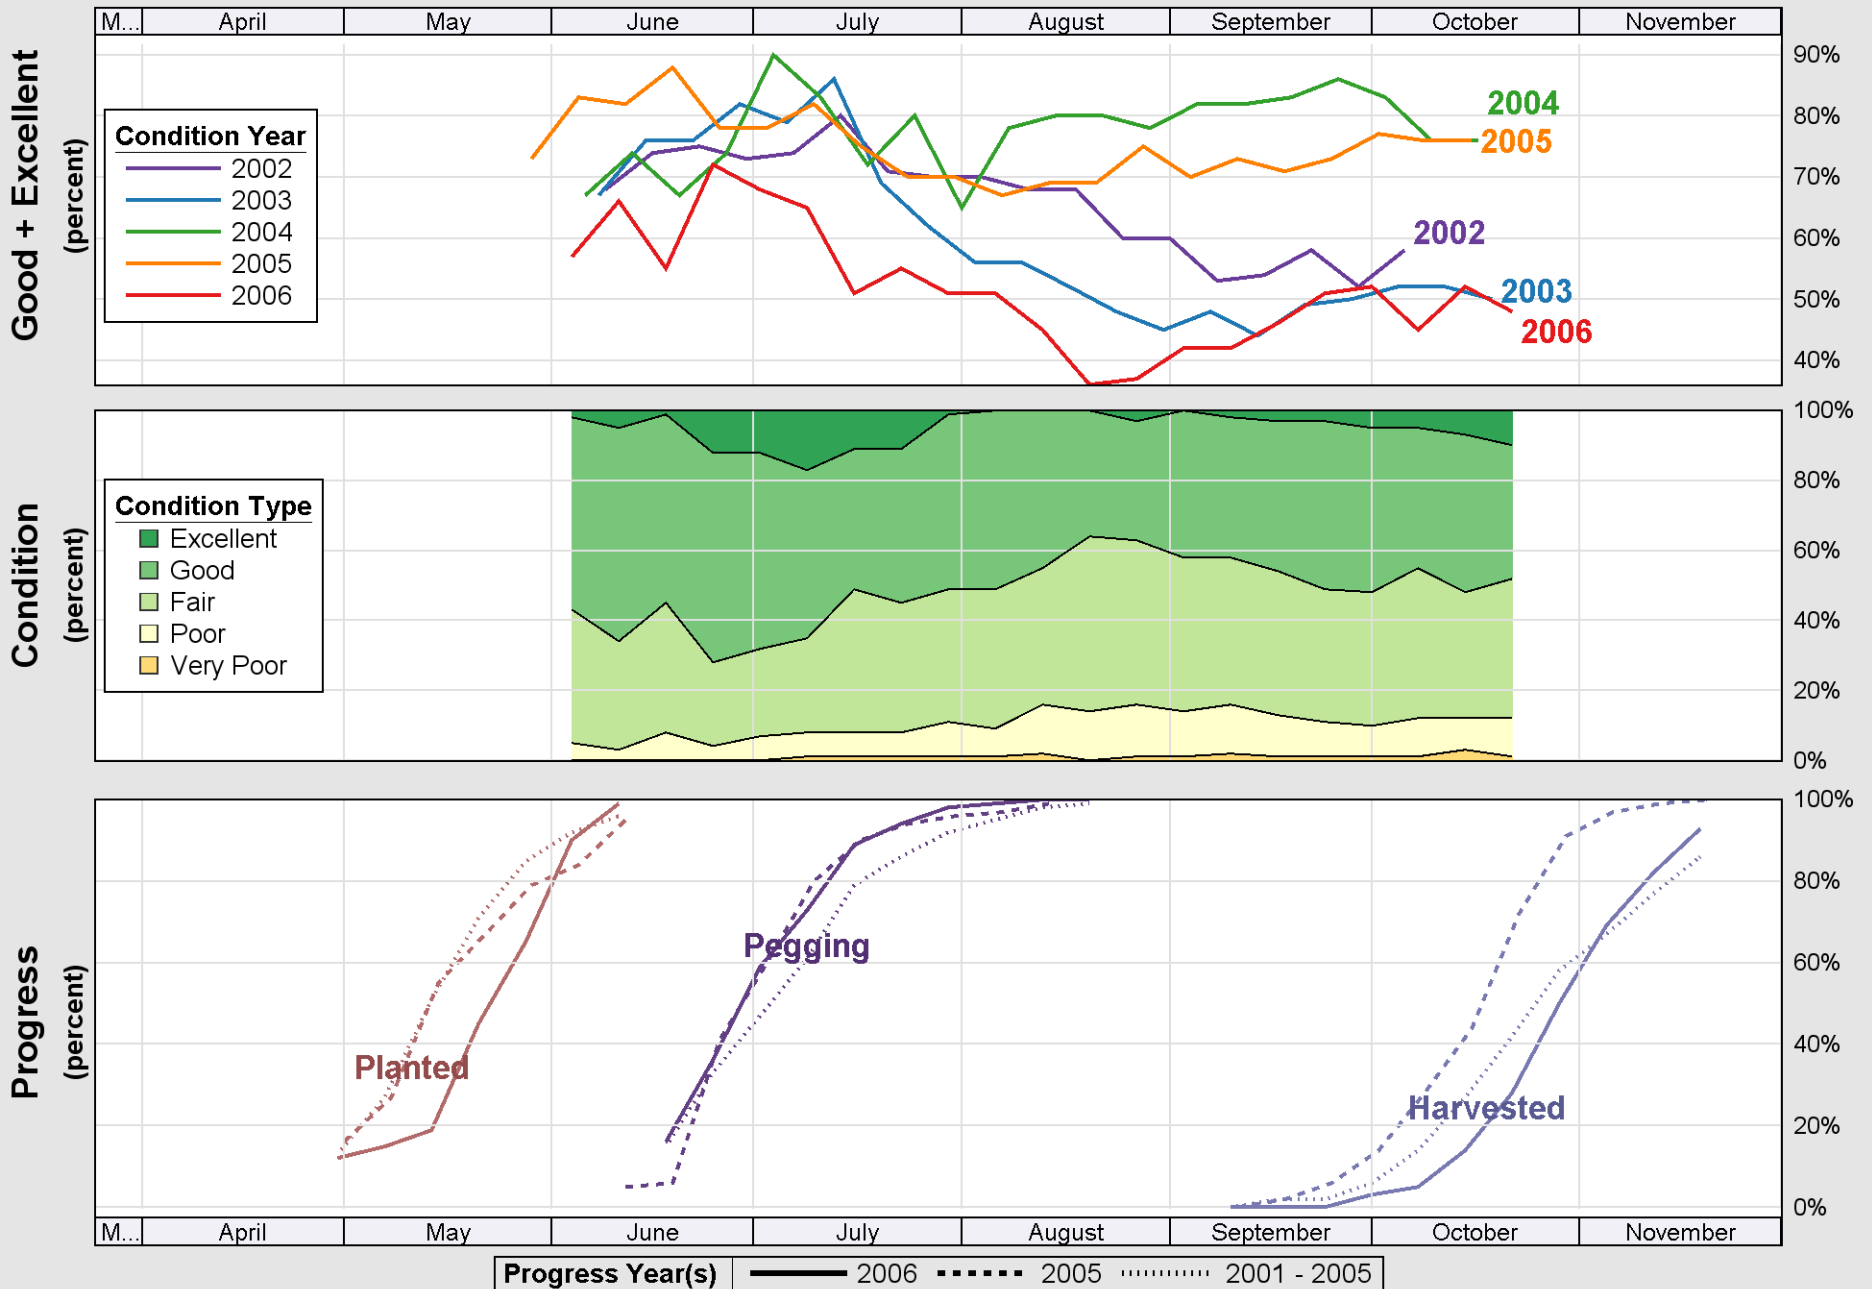

Source: National Agricultural Statistics Service (NASS), Crop Progress Report

Source: National Agricultural Statistics Service (NASS), Crop Progress Report

Crop Progress and Condition: Sorghum in Oklahoma , 2006

Source: National Agricultural Statistics Service (NASS), Crop Progress Report