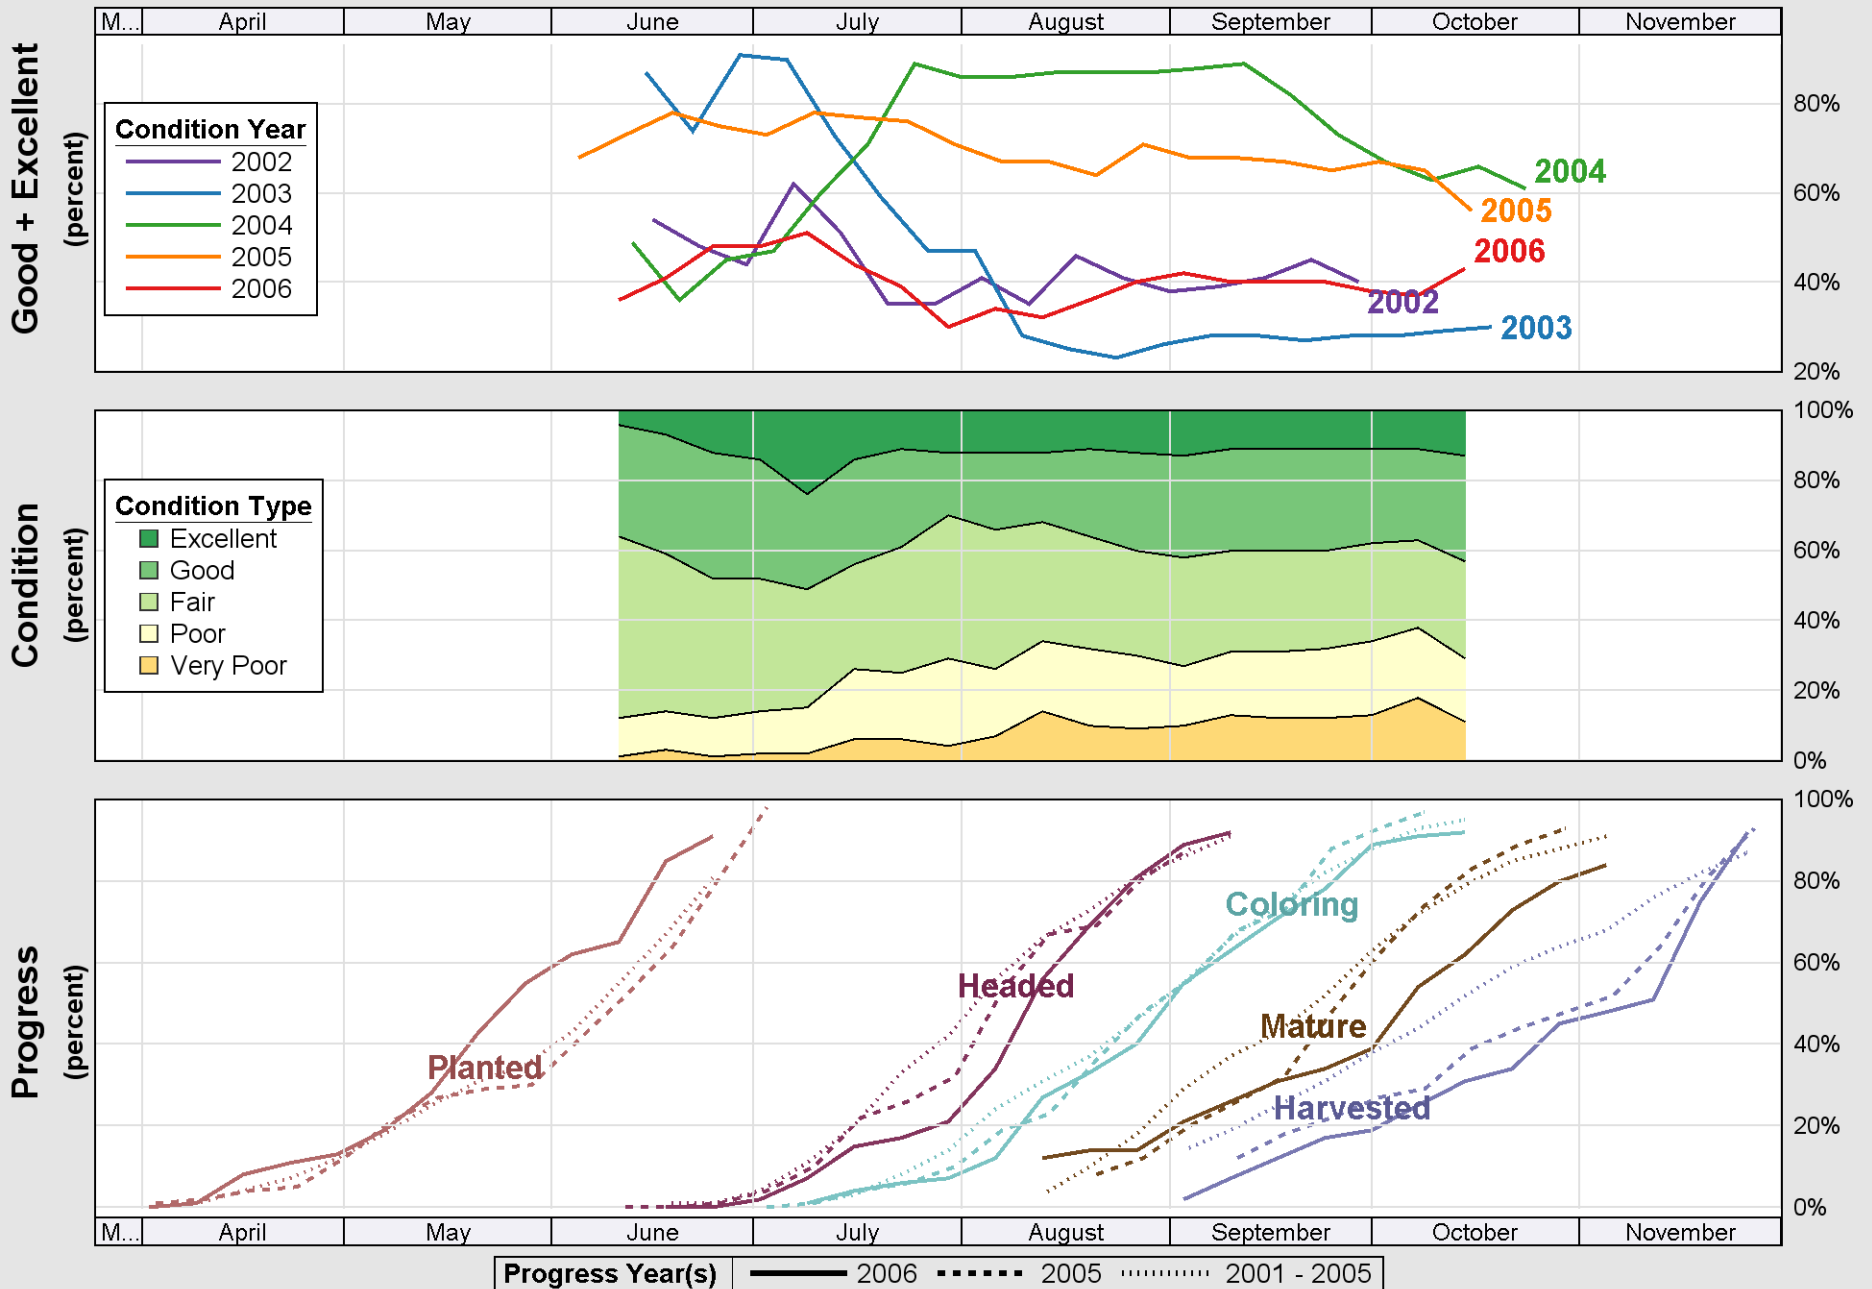

Source: National Agricultural Statistics Service (NASS), Crop Progress Report

Source: National Agricultural Statistics Service (NASS), Crop Progress Report

Crop Progress and Condition: Sorghum in Oklahoma , 2006

Source: National Agricultural Statistics Service (NASS), Crop Progress Report