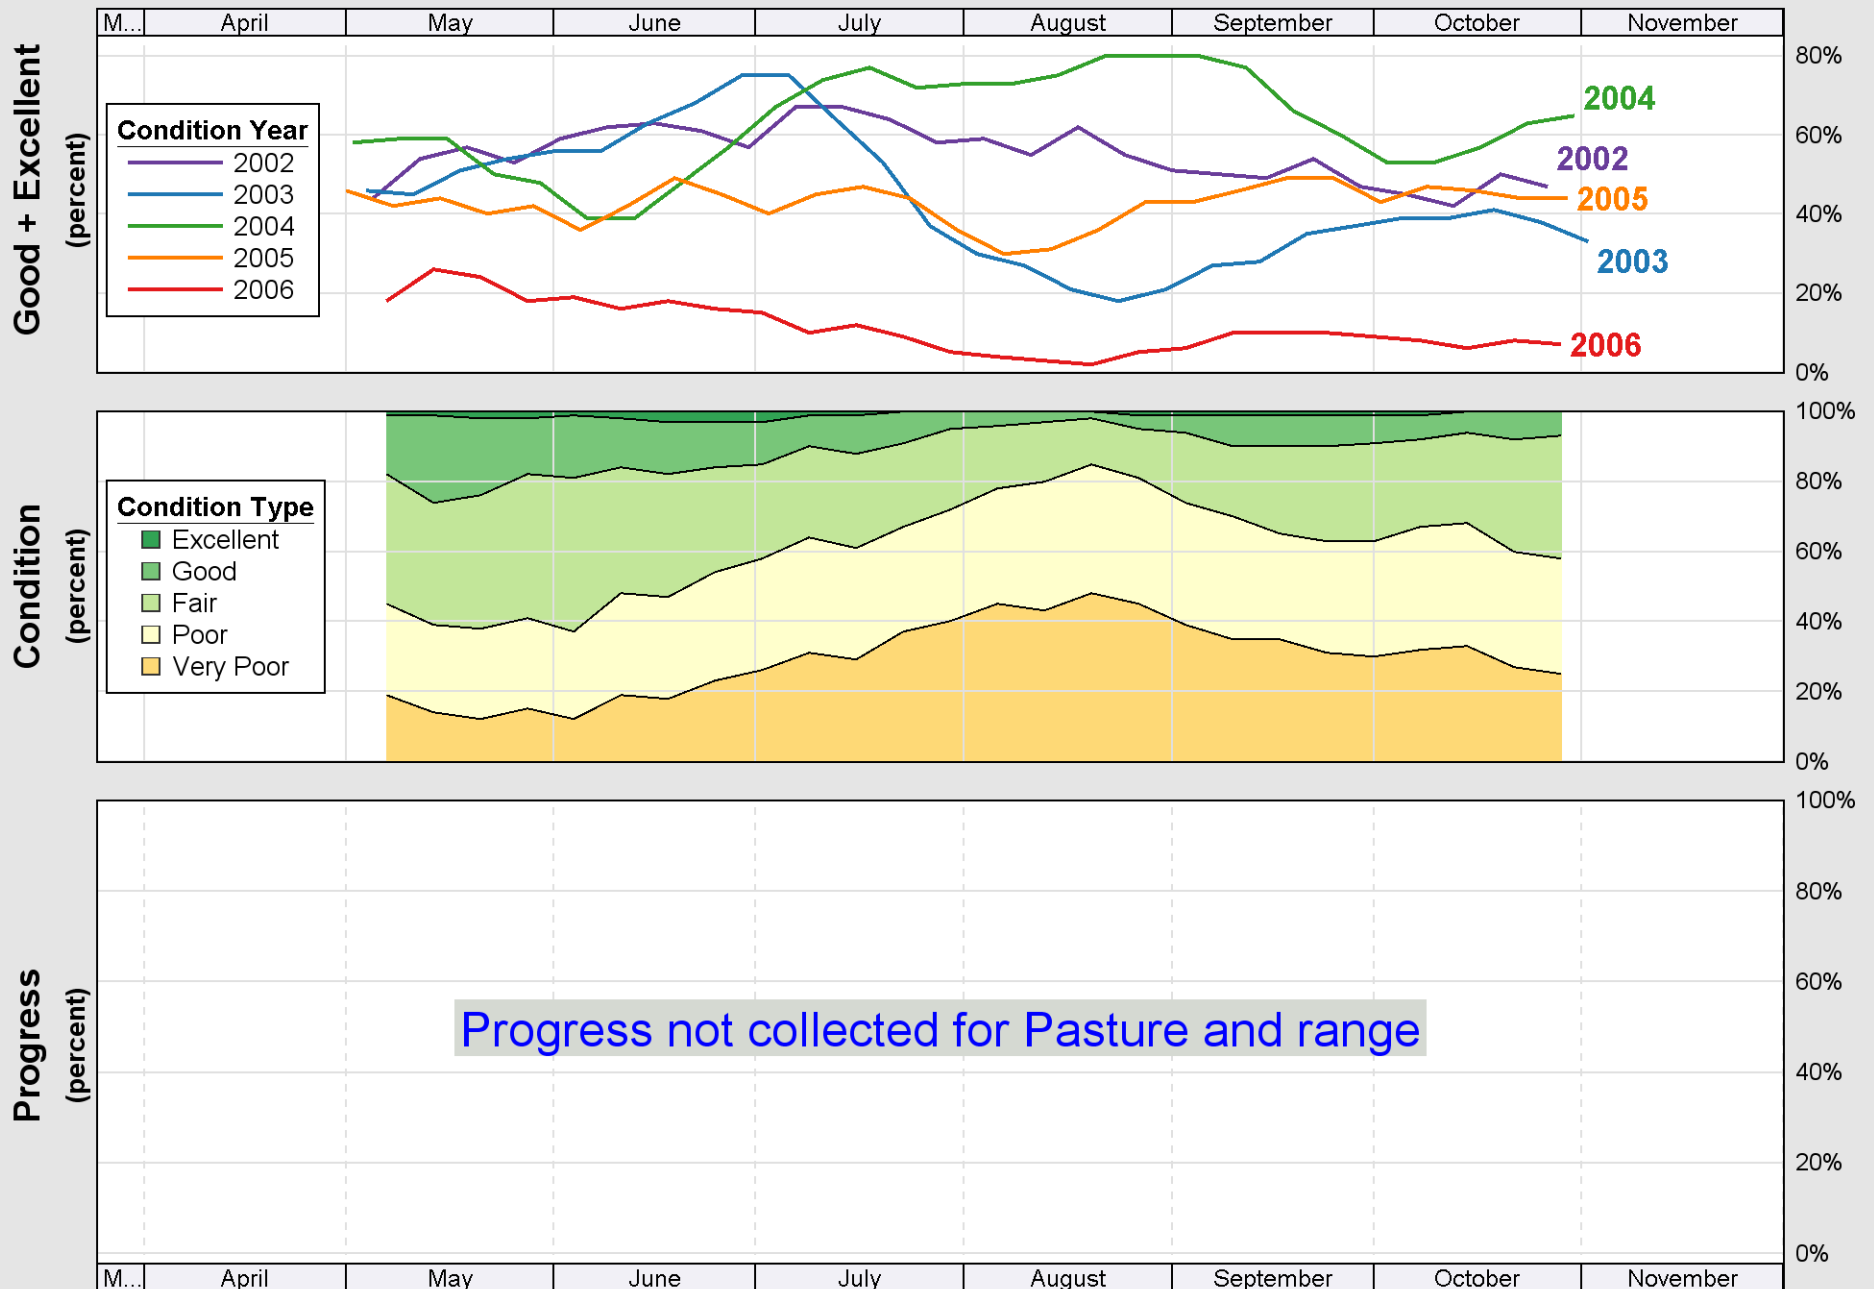

Source: National Agricultural Statistics Service (NASS), Crop Progress Report

Source: National Agricultural Statistics Service (NASS), Crop Progress Report

Crop Progress and Condition: Sorghum in Oklahoma , 2006

Source: National Agricultural Statistics Service (NASS), Crop Progress Report