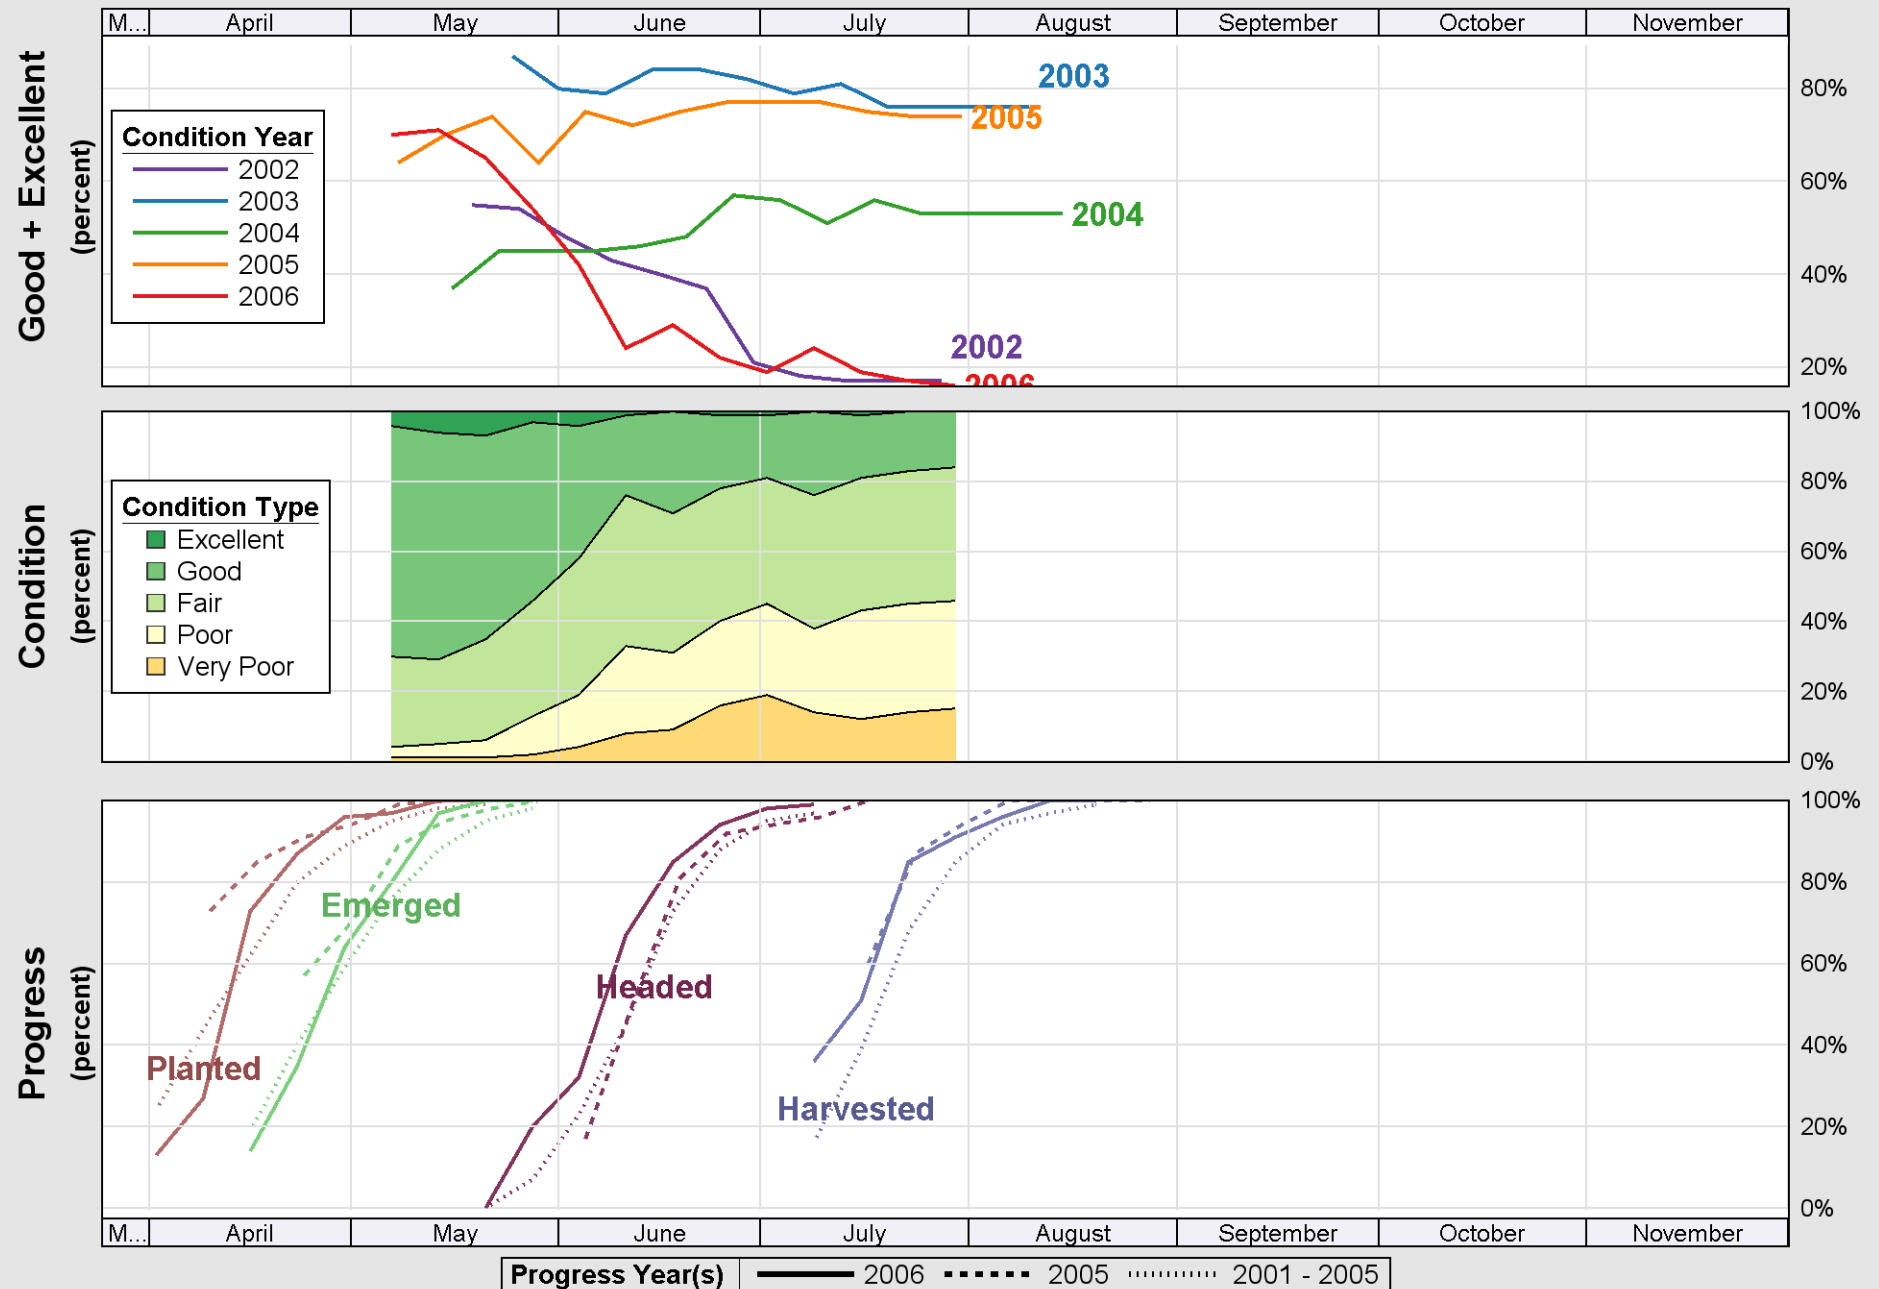

Source: National Agricultural Statistics Service (NASS), Crop Progress Report

Source: National Agricultural Statistics Service (NASS), Crop Progress Report

Crop Progress and Condition: Sorghum in Nebraska , 2006

Source: National Agricultural Statistics Service (NASS), Crop Progress Report

Source: National Agricultural Statistics Service (NASS), Crop Progress Report

Source: National Agricultural Statistics Service (NASS), Crop Progress Report