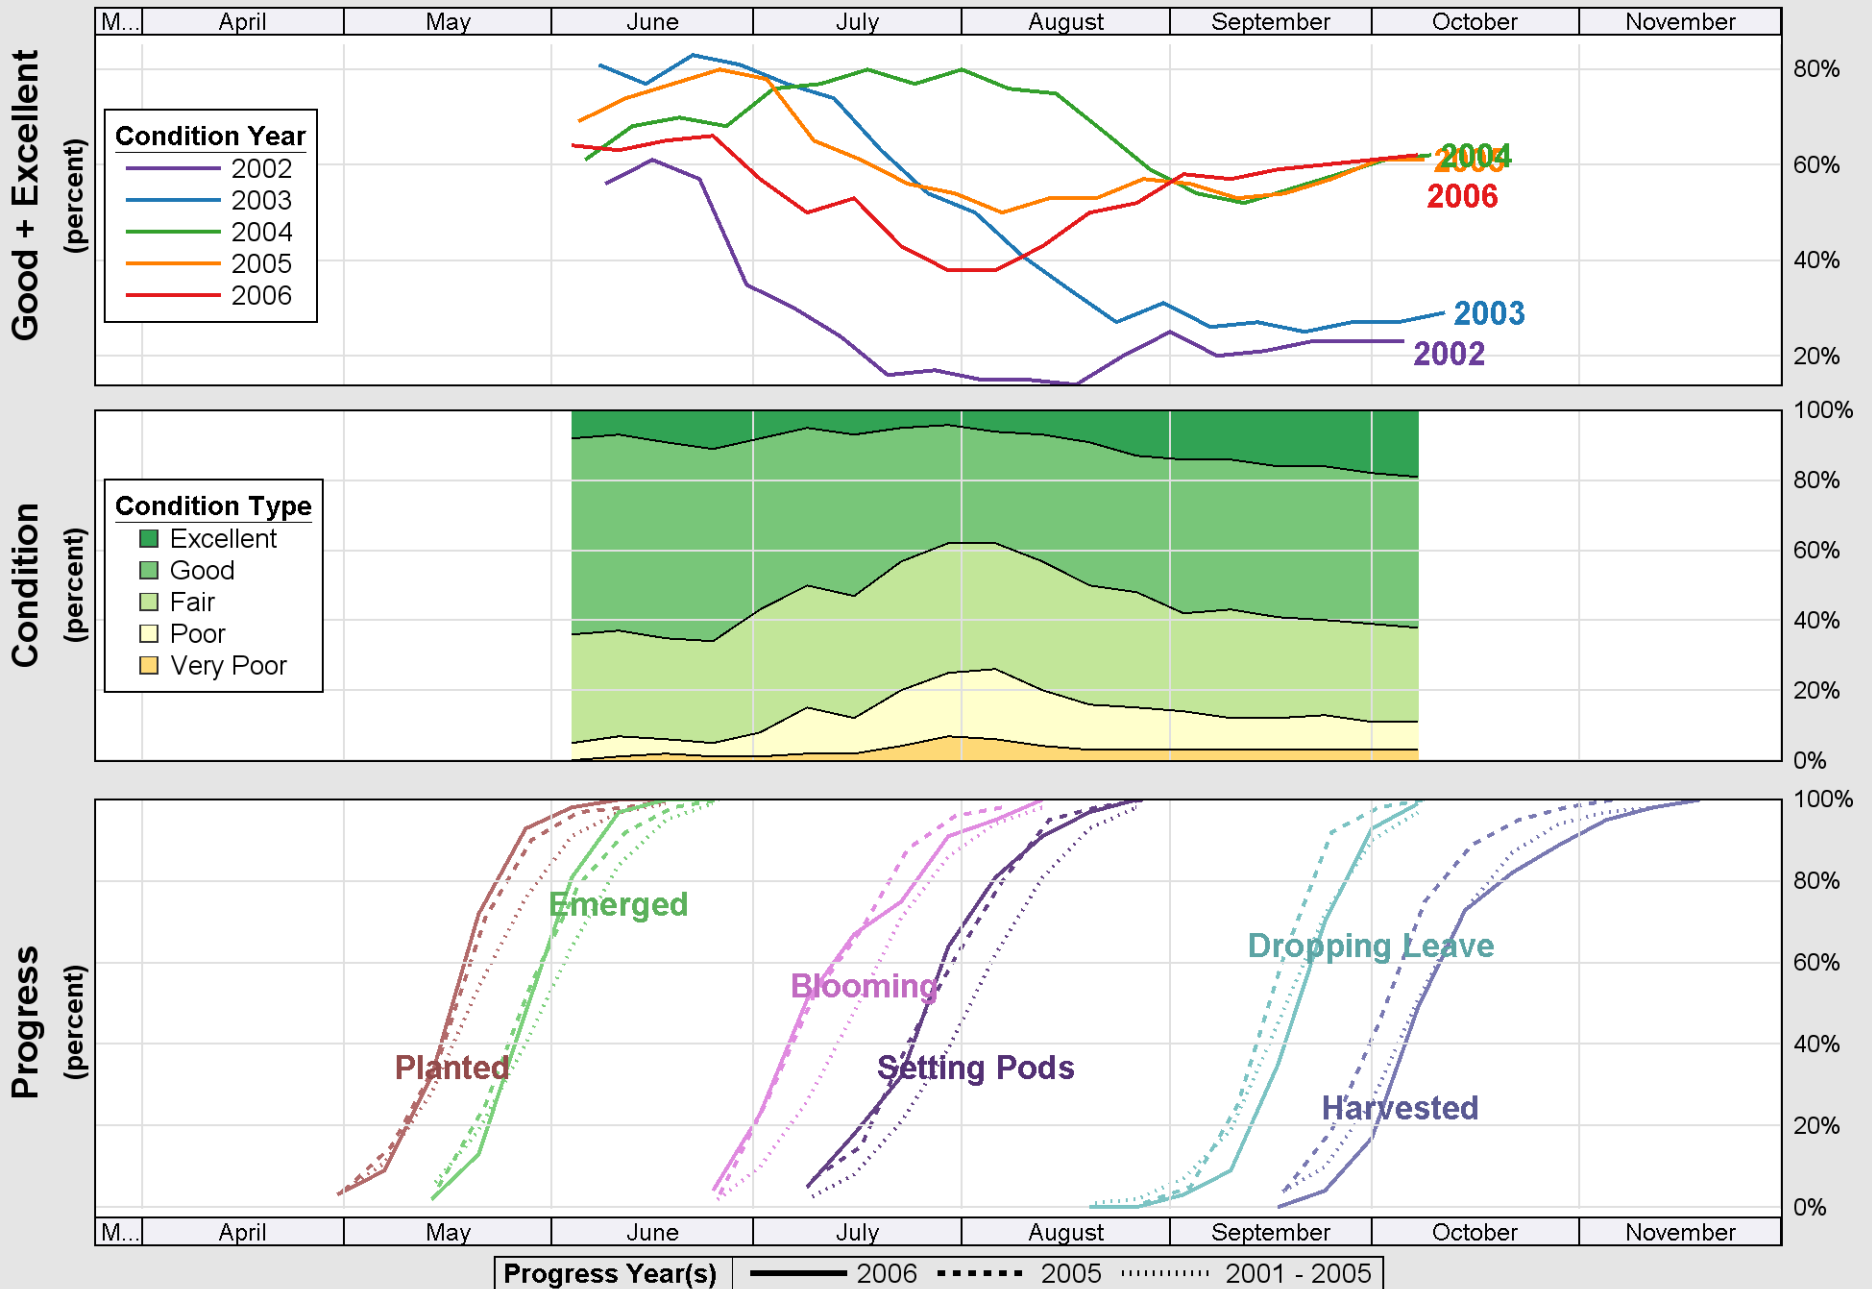

Source: National Agricultural Statistics Service (NASS), Crop Progress Report

Source: National Agricultural Statistics Service (NASS), Crop Progress Report

Crop Progress and Condition: Sorghum in Nebraska , 2006

Source: National Agricultural Statistics Service (NASS), Crop Progress Report

Source: National Agricultural Statistics Service (NASS), Crop Progress Report

Source: National Agricultural Statistics Service (NASS), Crop Progress Report