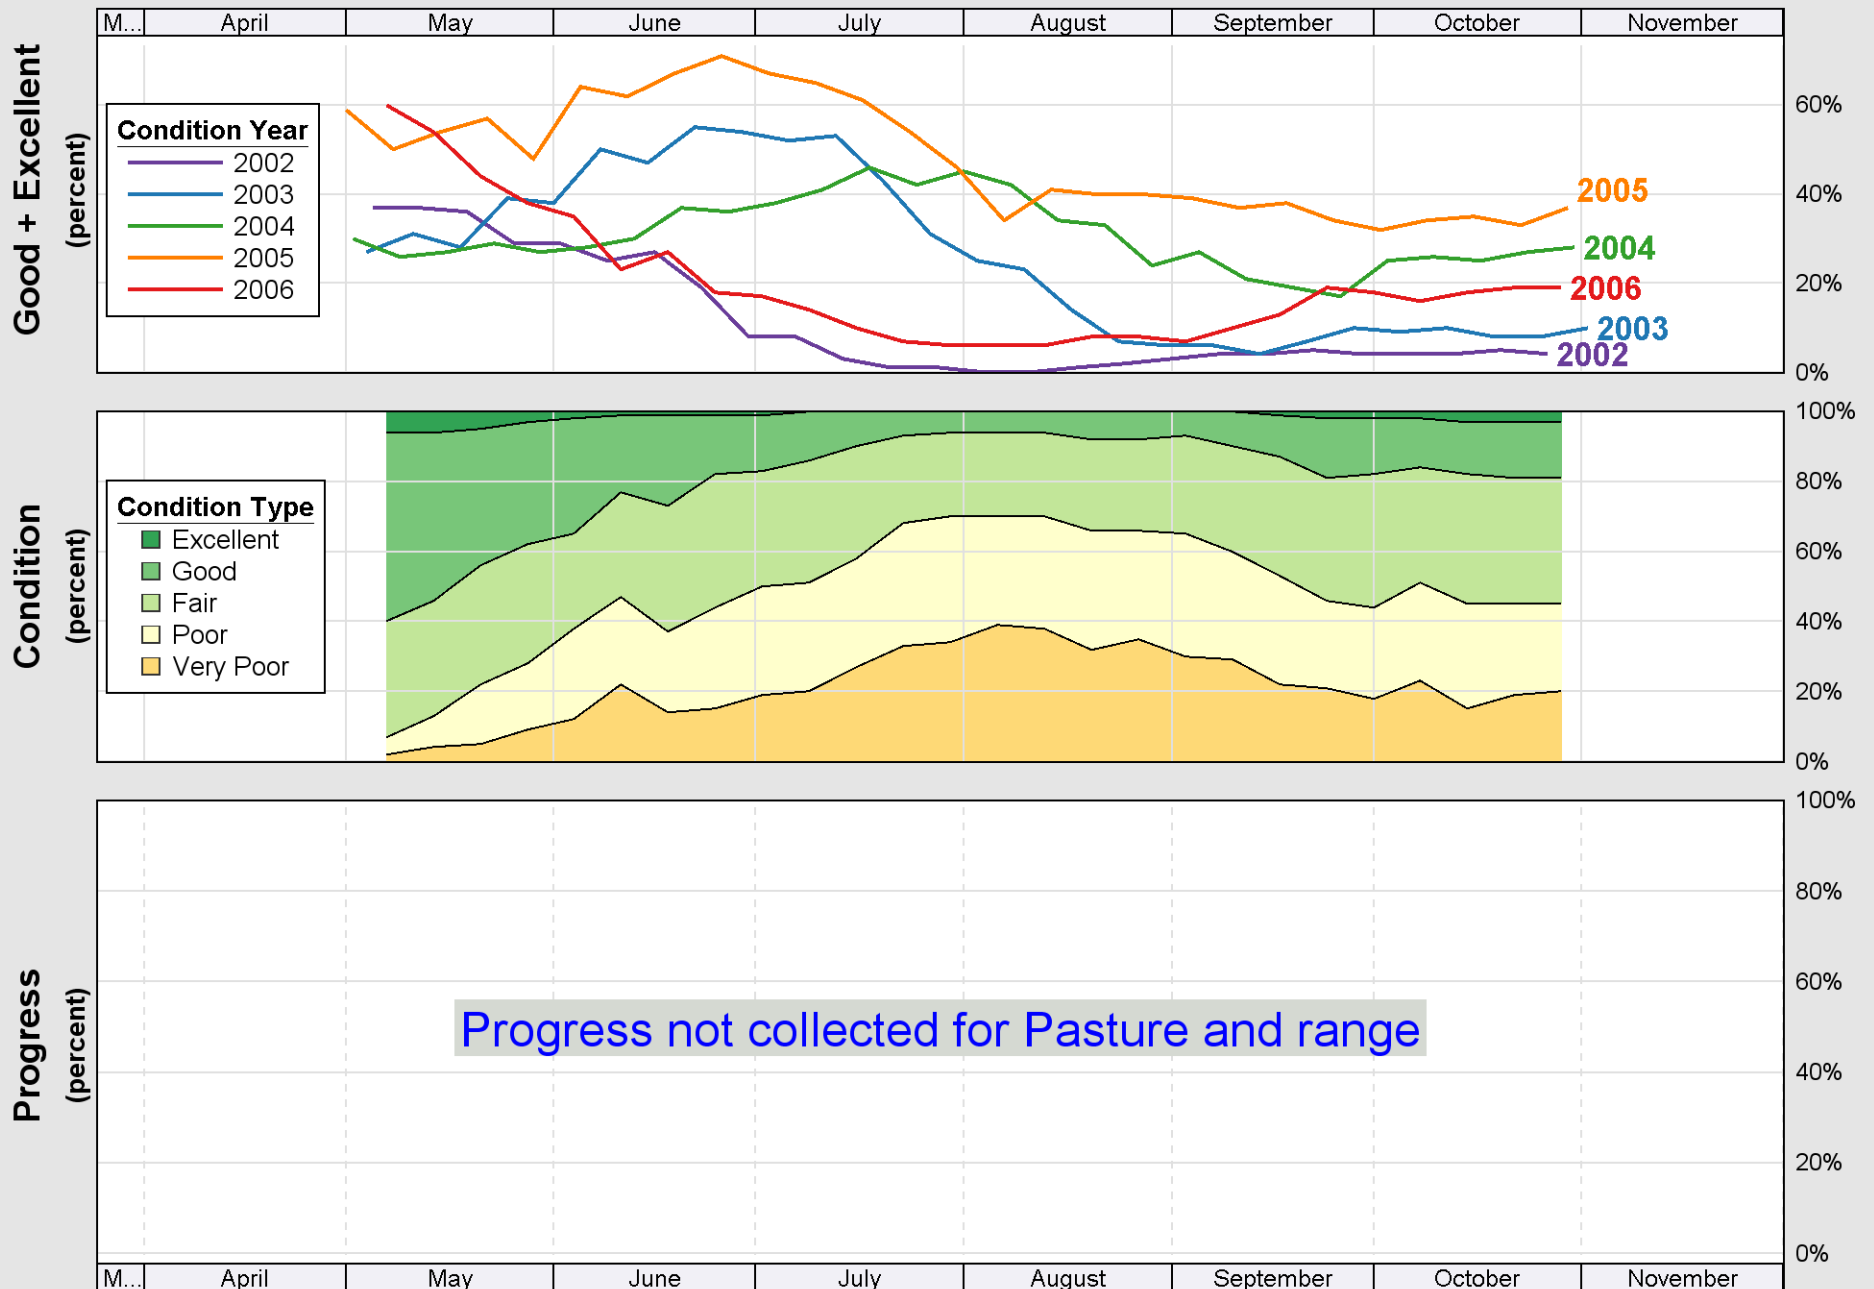

Source: National Agricultural Statistics Service (NASS), Crop Progress Report

Source: National Agricultural Statistics Service (NASS), Crop Progress Report

Crop Progress and Condition: Sorghum in Nebraska , 2006

Source: National Agricultural Statistics Service (NASS), Crop Progress Report

Source: National Agricultural Statistics Service (NASS), Crop Progress Report

Source: National Agricultural Statistics Service (NASS), Crop Progress Report