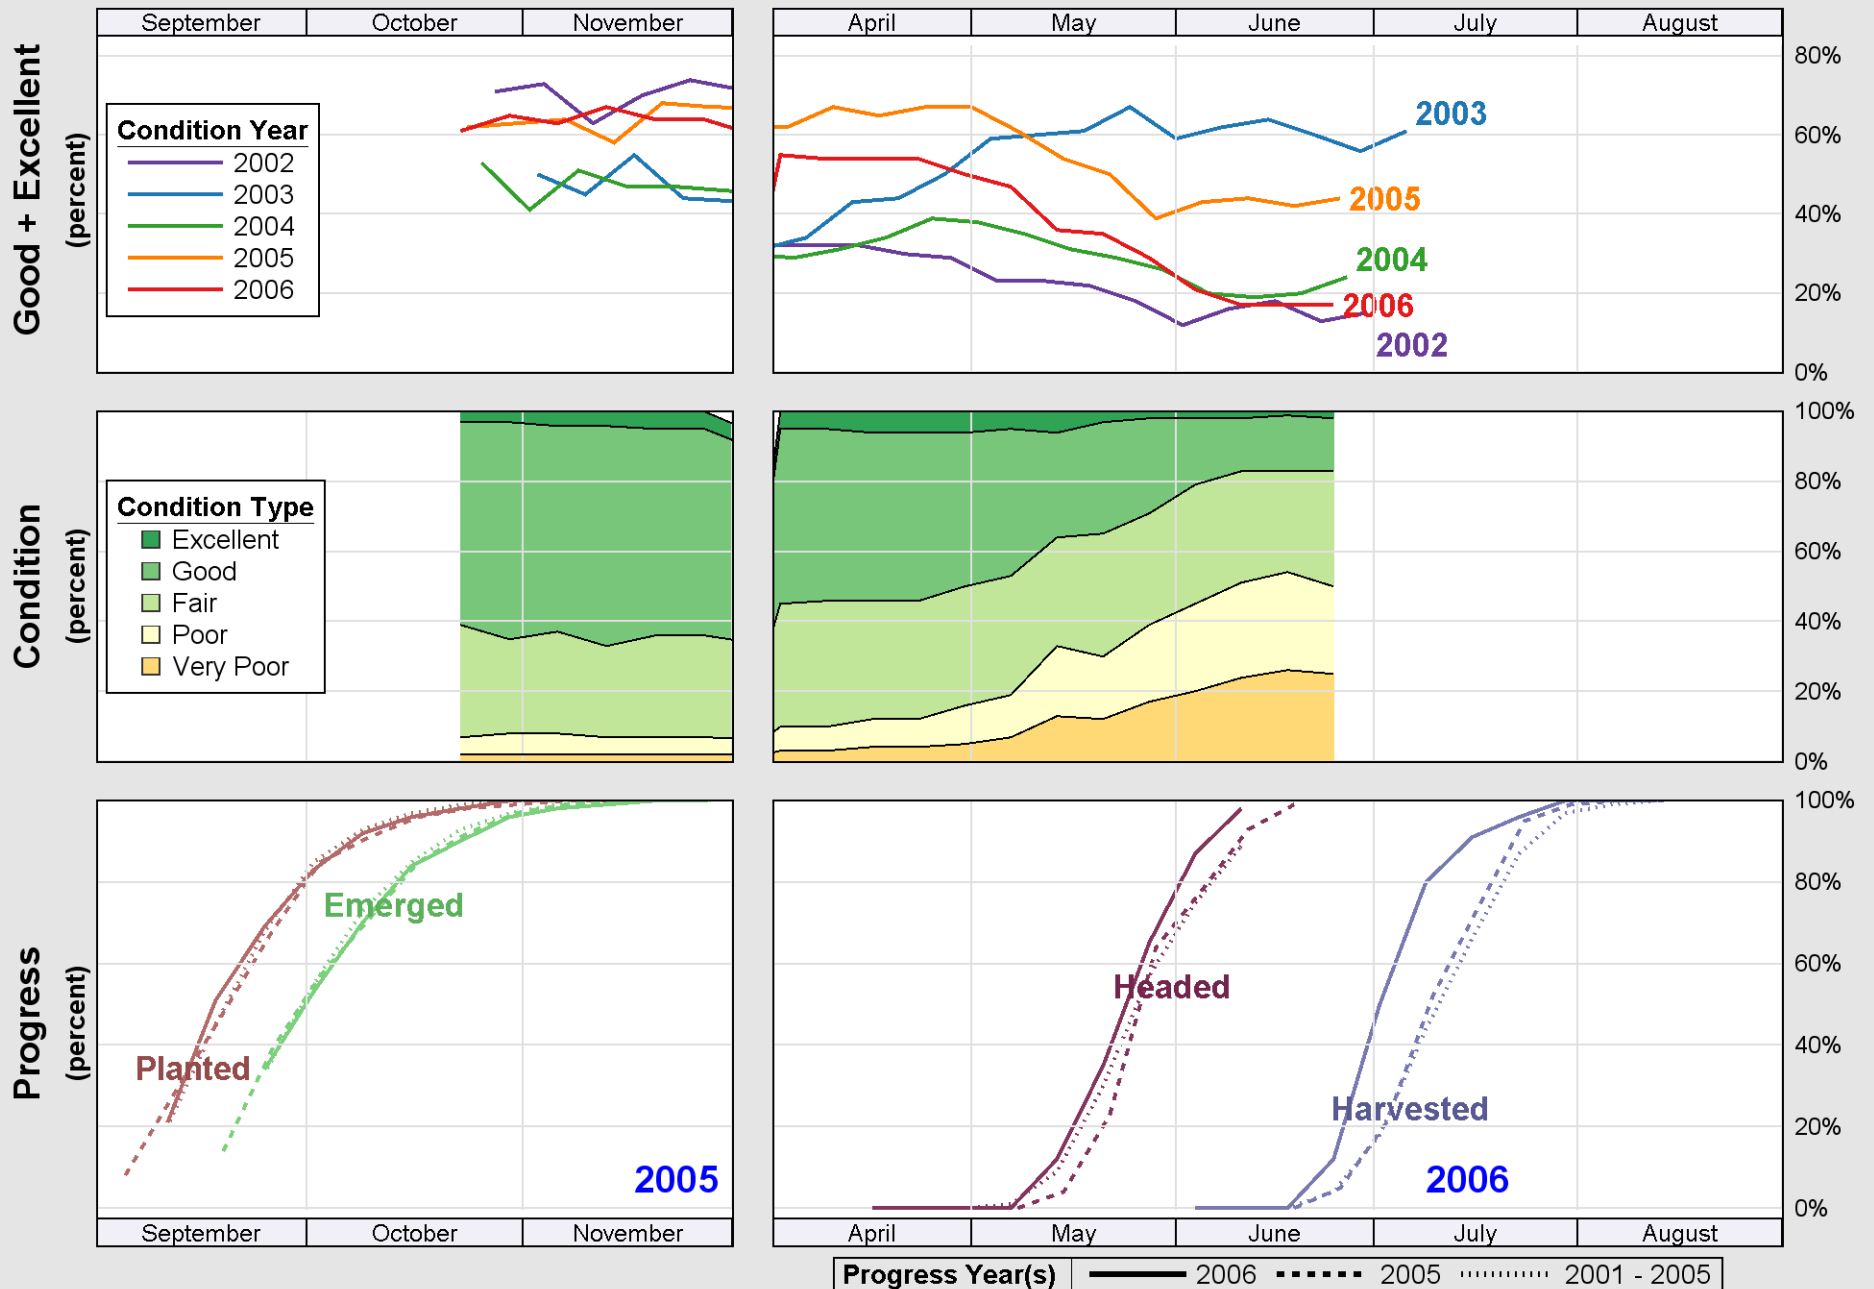

Source: National Agricultural Statistics Service (NASS), Crop Progress Report

Source: National Agricultural Statistics Service (NASS), Crop Progress Report

Crop Progress and Condition: Sorghum in Nebraska , 2006

Source: National Agricultural Statistics Service (NASS), Crop Progress Report

Source: National Agricultural Statistics Service (NASS), Crop Progress Report

Source: National Agricultural Statistics Service (NASS), Crop Progress Report