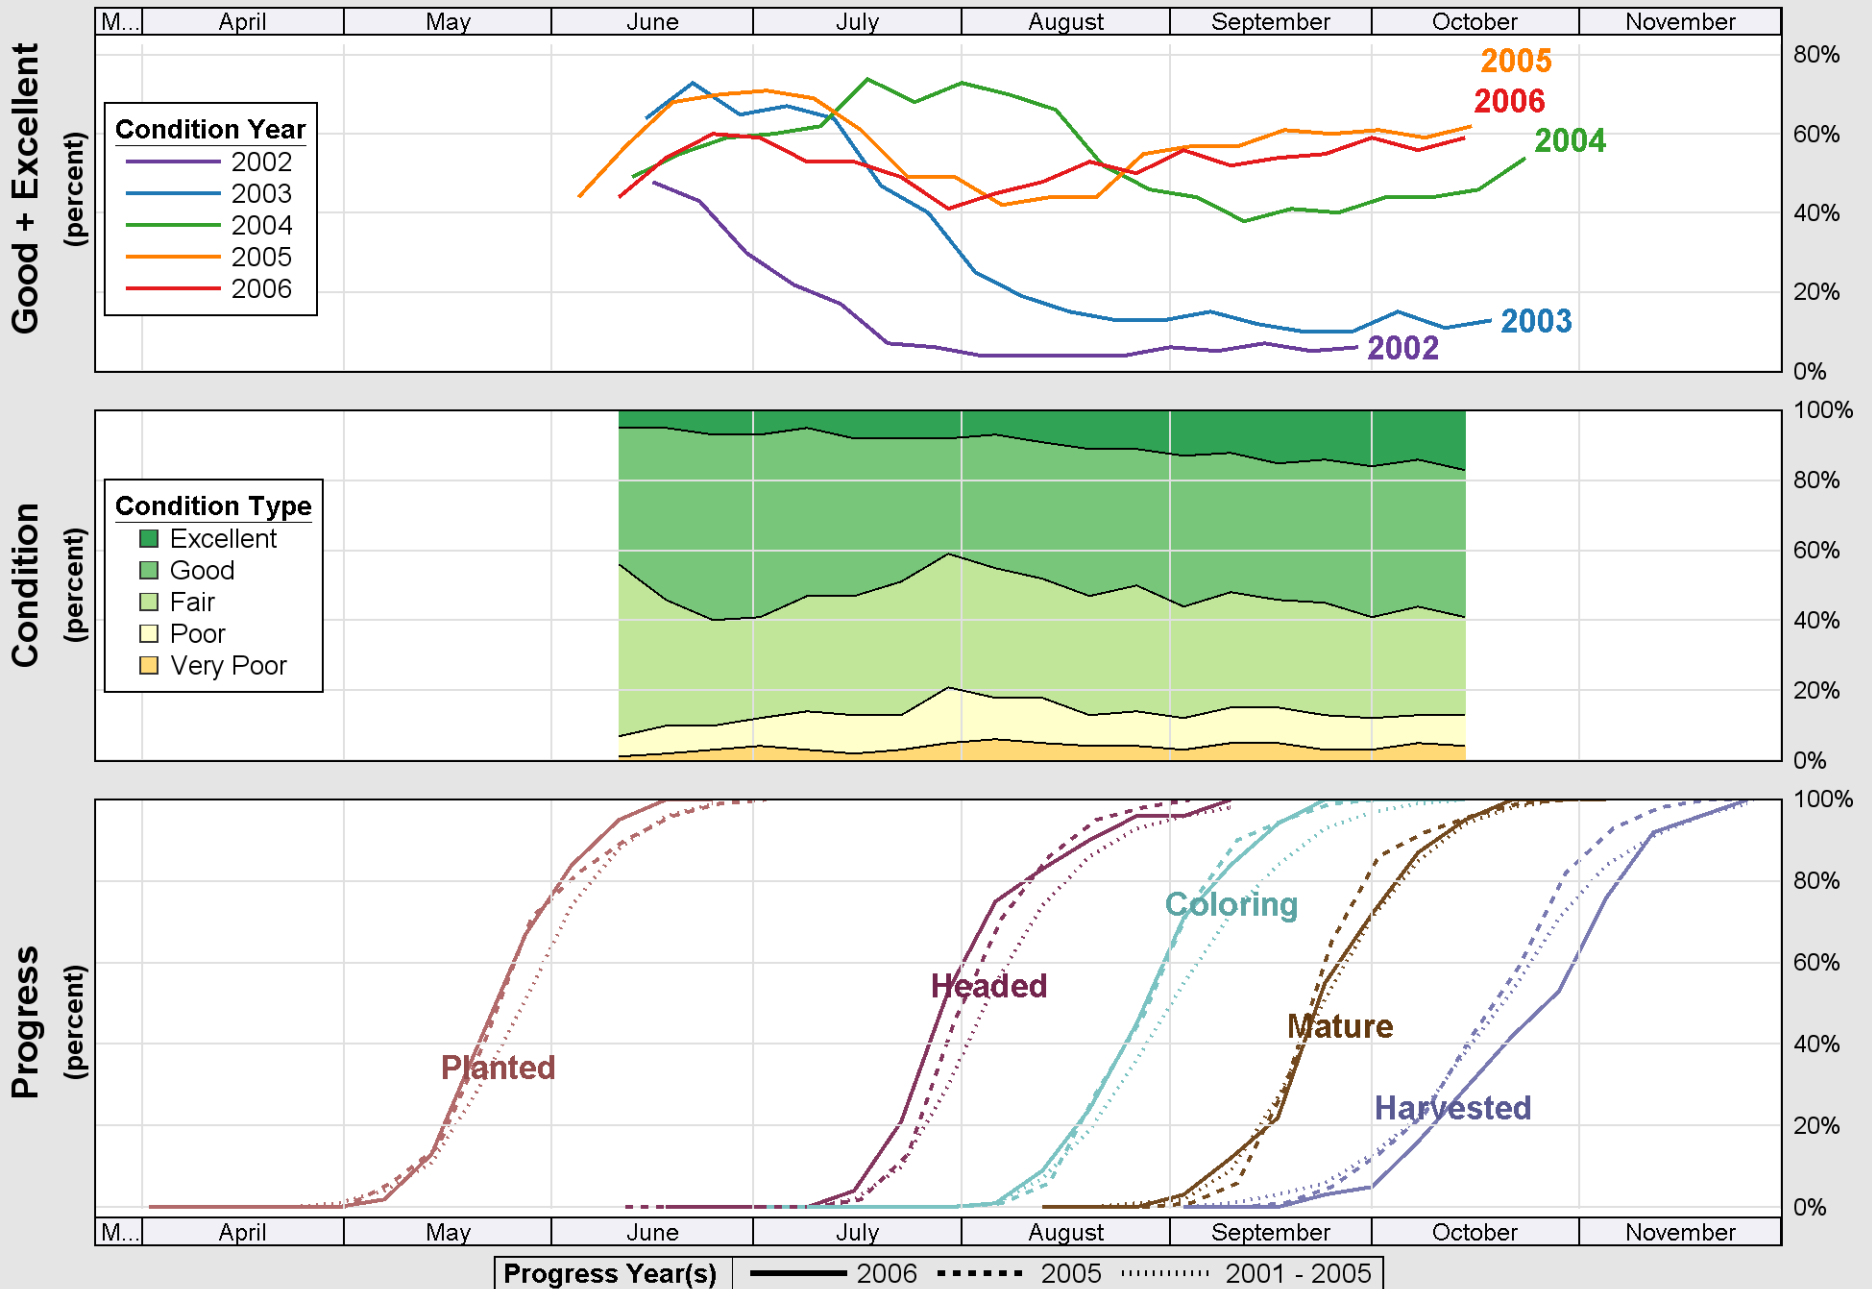

Source: National Agricultural Statistics Service (NASS), Crop Progress Report

Source: National Agricultural Statistics Service (NASS), Crop Progress Report

Crop Progress and Condition: Sorghum in Nebraska , 2006

Source: National Agricultural Statistics Service (NASS), Crop Progress Report

Source: National Agricultural Statistics Service (NASS), Crop Progress Report

Source: National Agricultural Statistics Service (NASS), Crop Progress Report