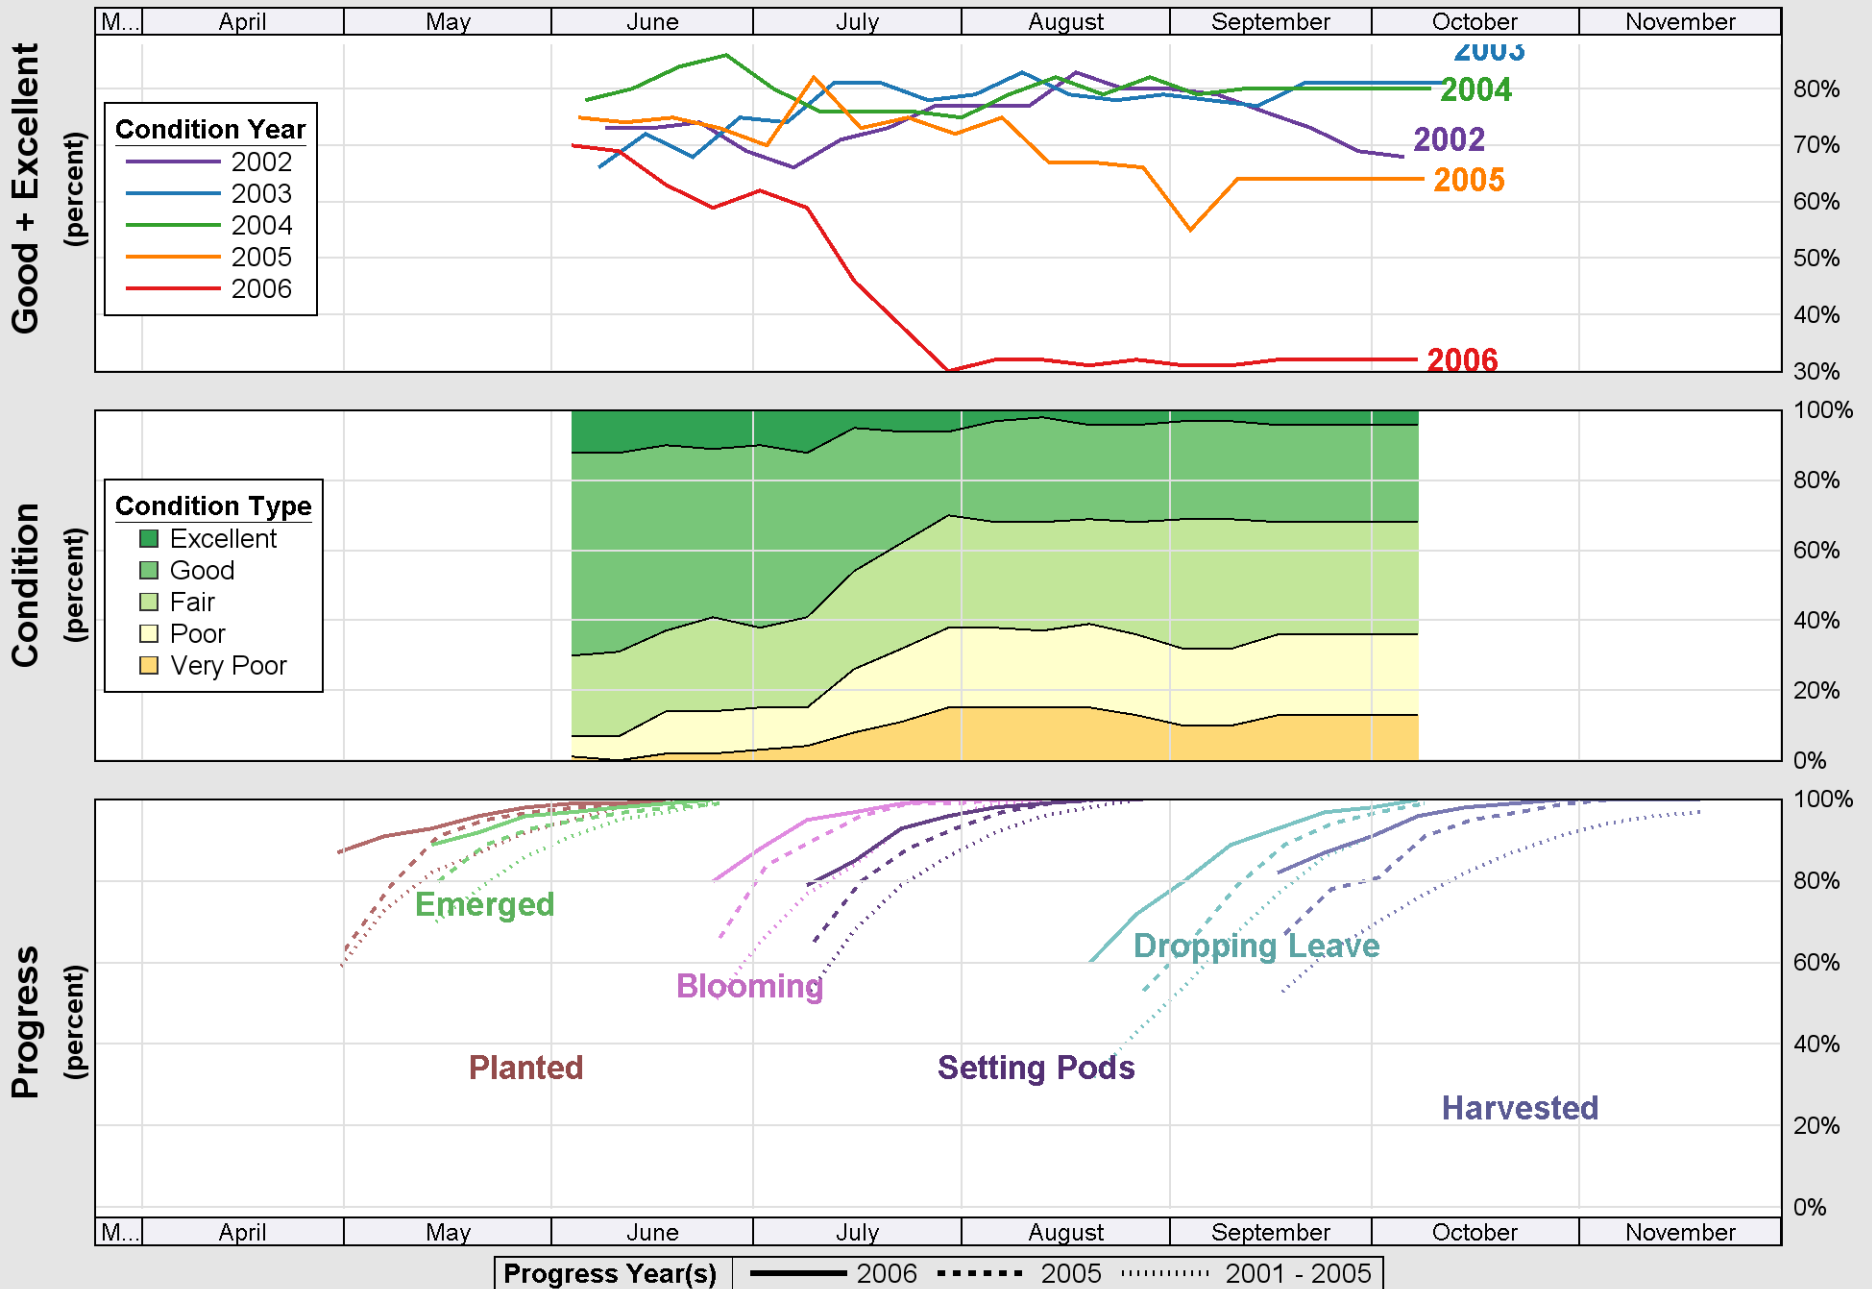

Crop Progress and Condition: Rice in Mississippi, 2006

Source: National Agricultural Statistics Service (NASS), Crop Progress Report

Source: National Agricultural Statistics Service (NASS), Crop Progress Report