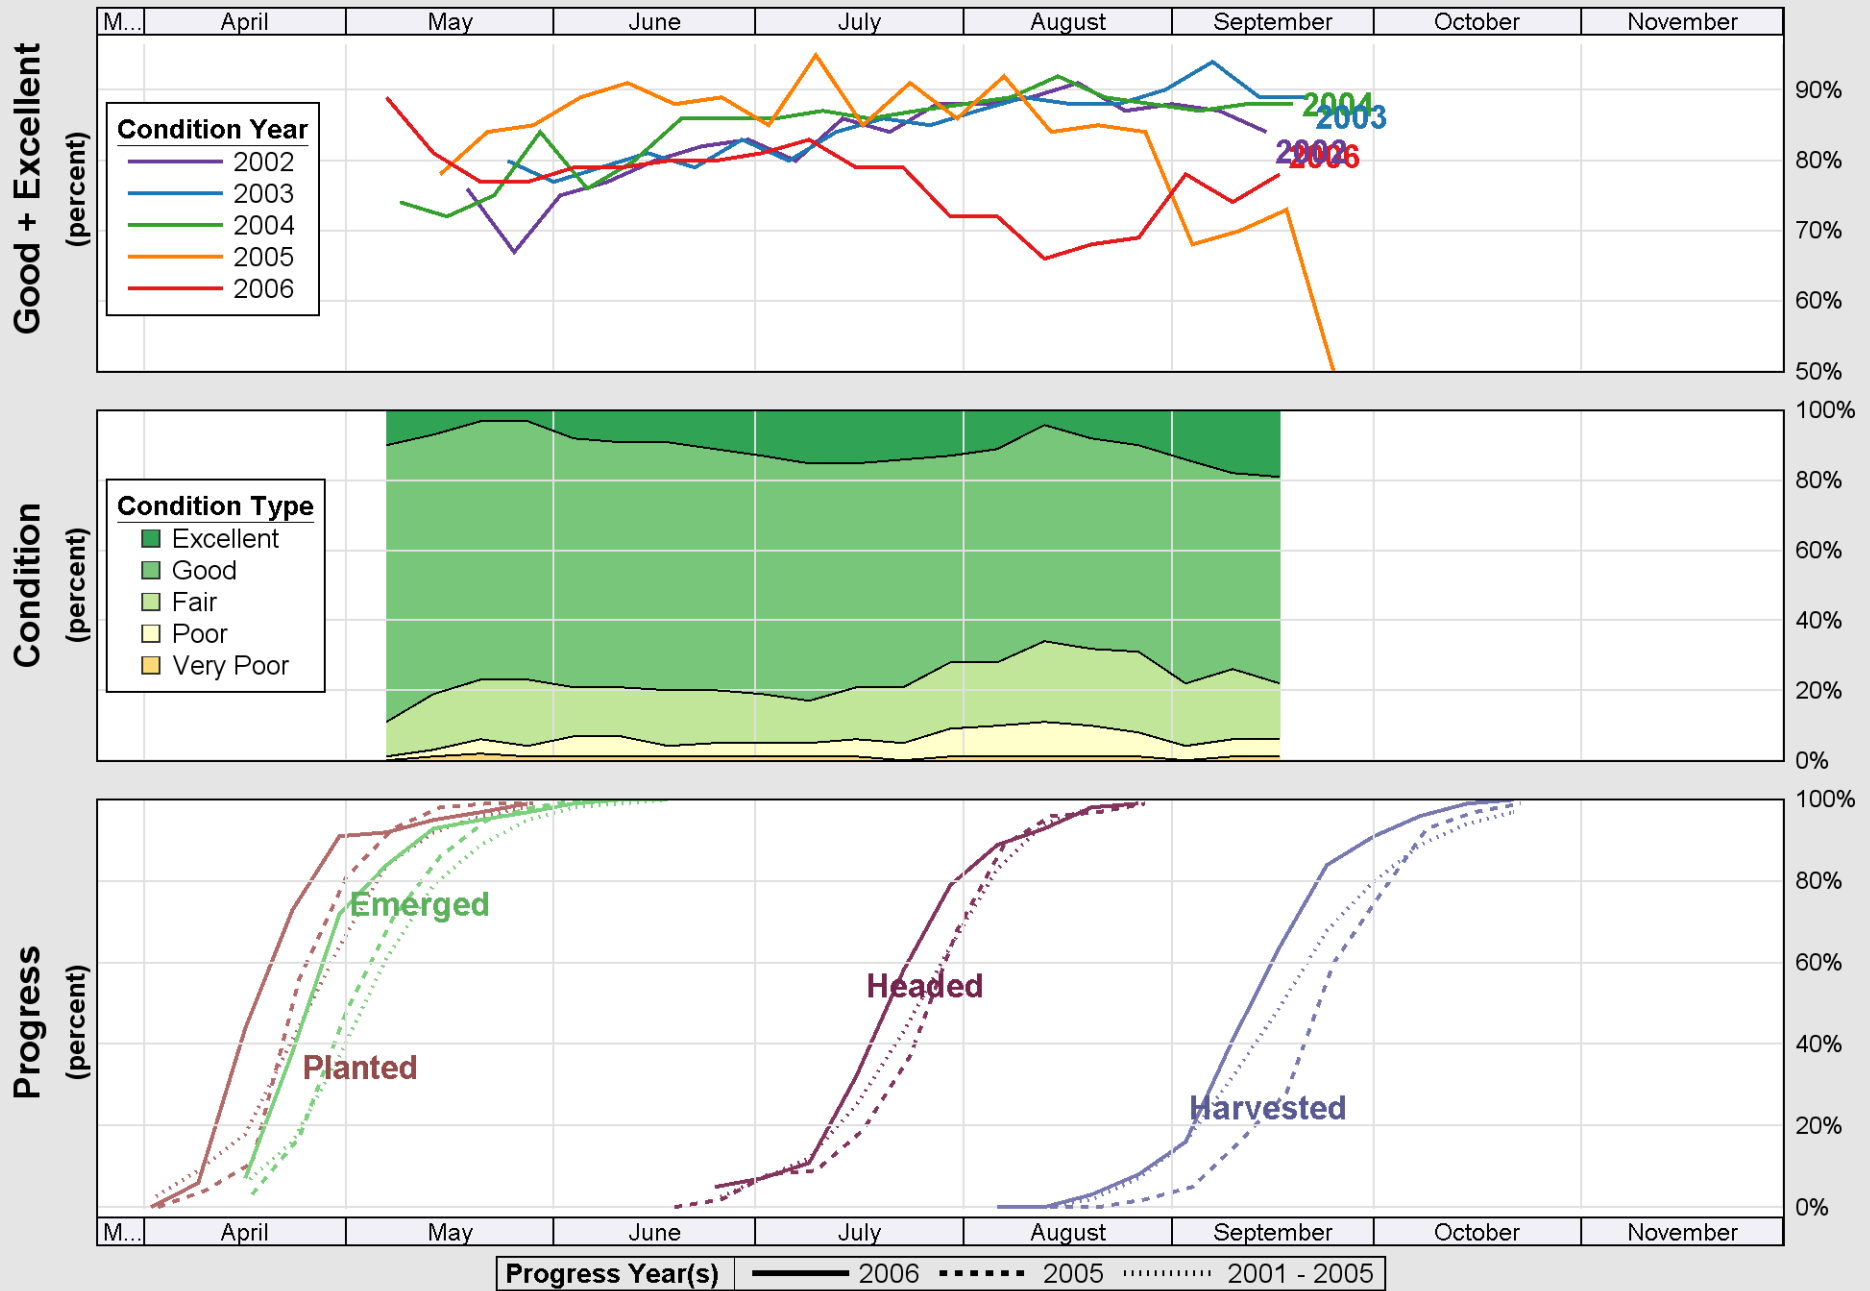

Crop Progress and Condition: Rice in Mississippi, 2006

Source: National Agricultural Statistics Service (NASS), Crop Progress Report

Source: National Agricultural Statistics Service (NASS), Crop Progress Report