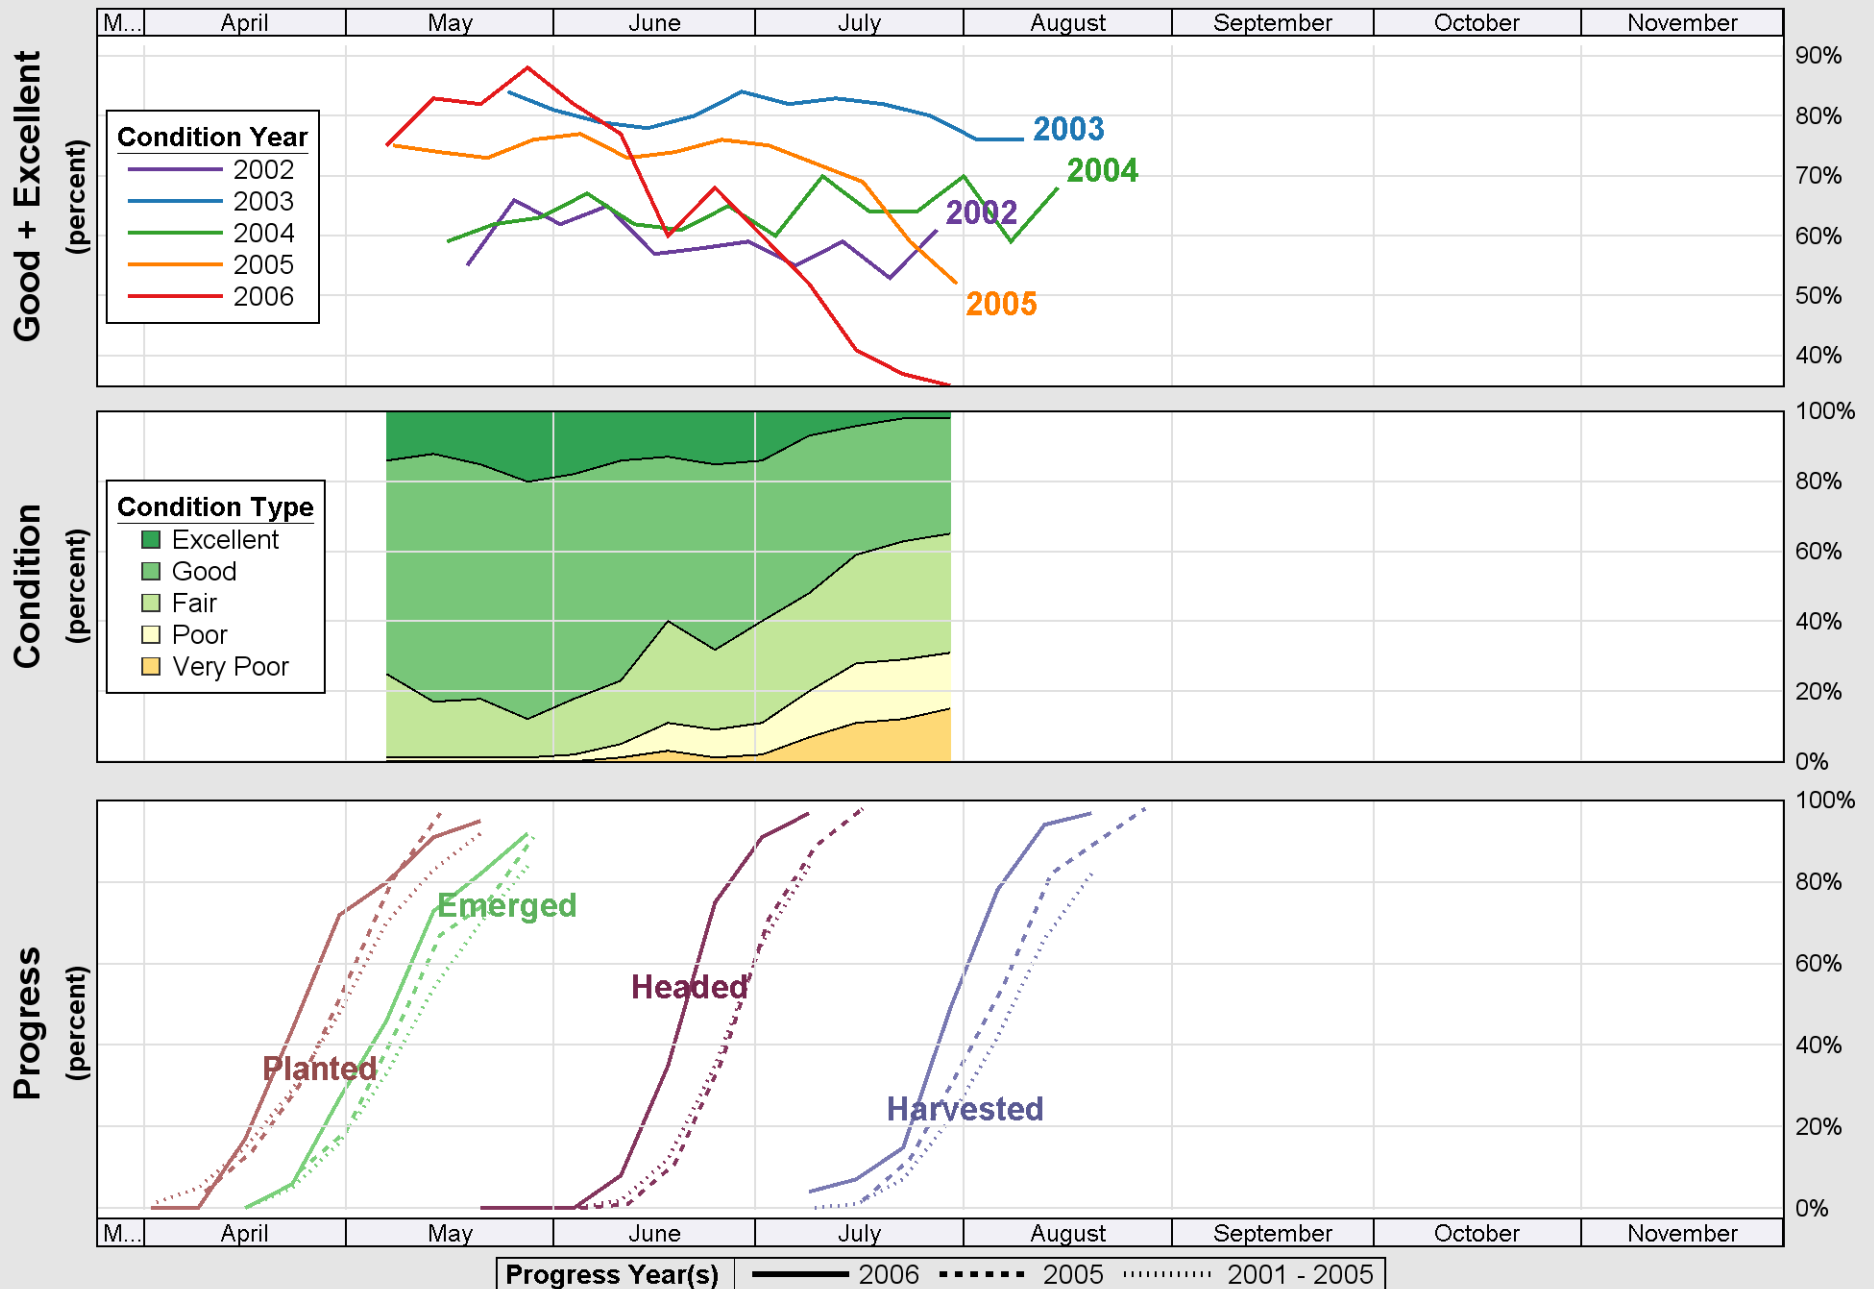

Source: National Agricultural Statistics Service (NASS), Crop Progress Report

Crop Progress and Condition: Corn in Minnesota , 2006

Source: National Agricultural Statistics Service (NASS), Crop Progress Report

Source: National Agricultural Statistics Service (NASS), Crop Progress Report

Source: National Agricultural Statistics Service (NASS), Crop Progress Report

Source: National Agricultural Statistics Service (NASS), Crop Progress Report

Source: National Agricultural Statistics Service (NASS), Crop Progress Report