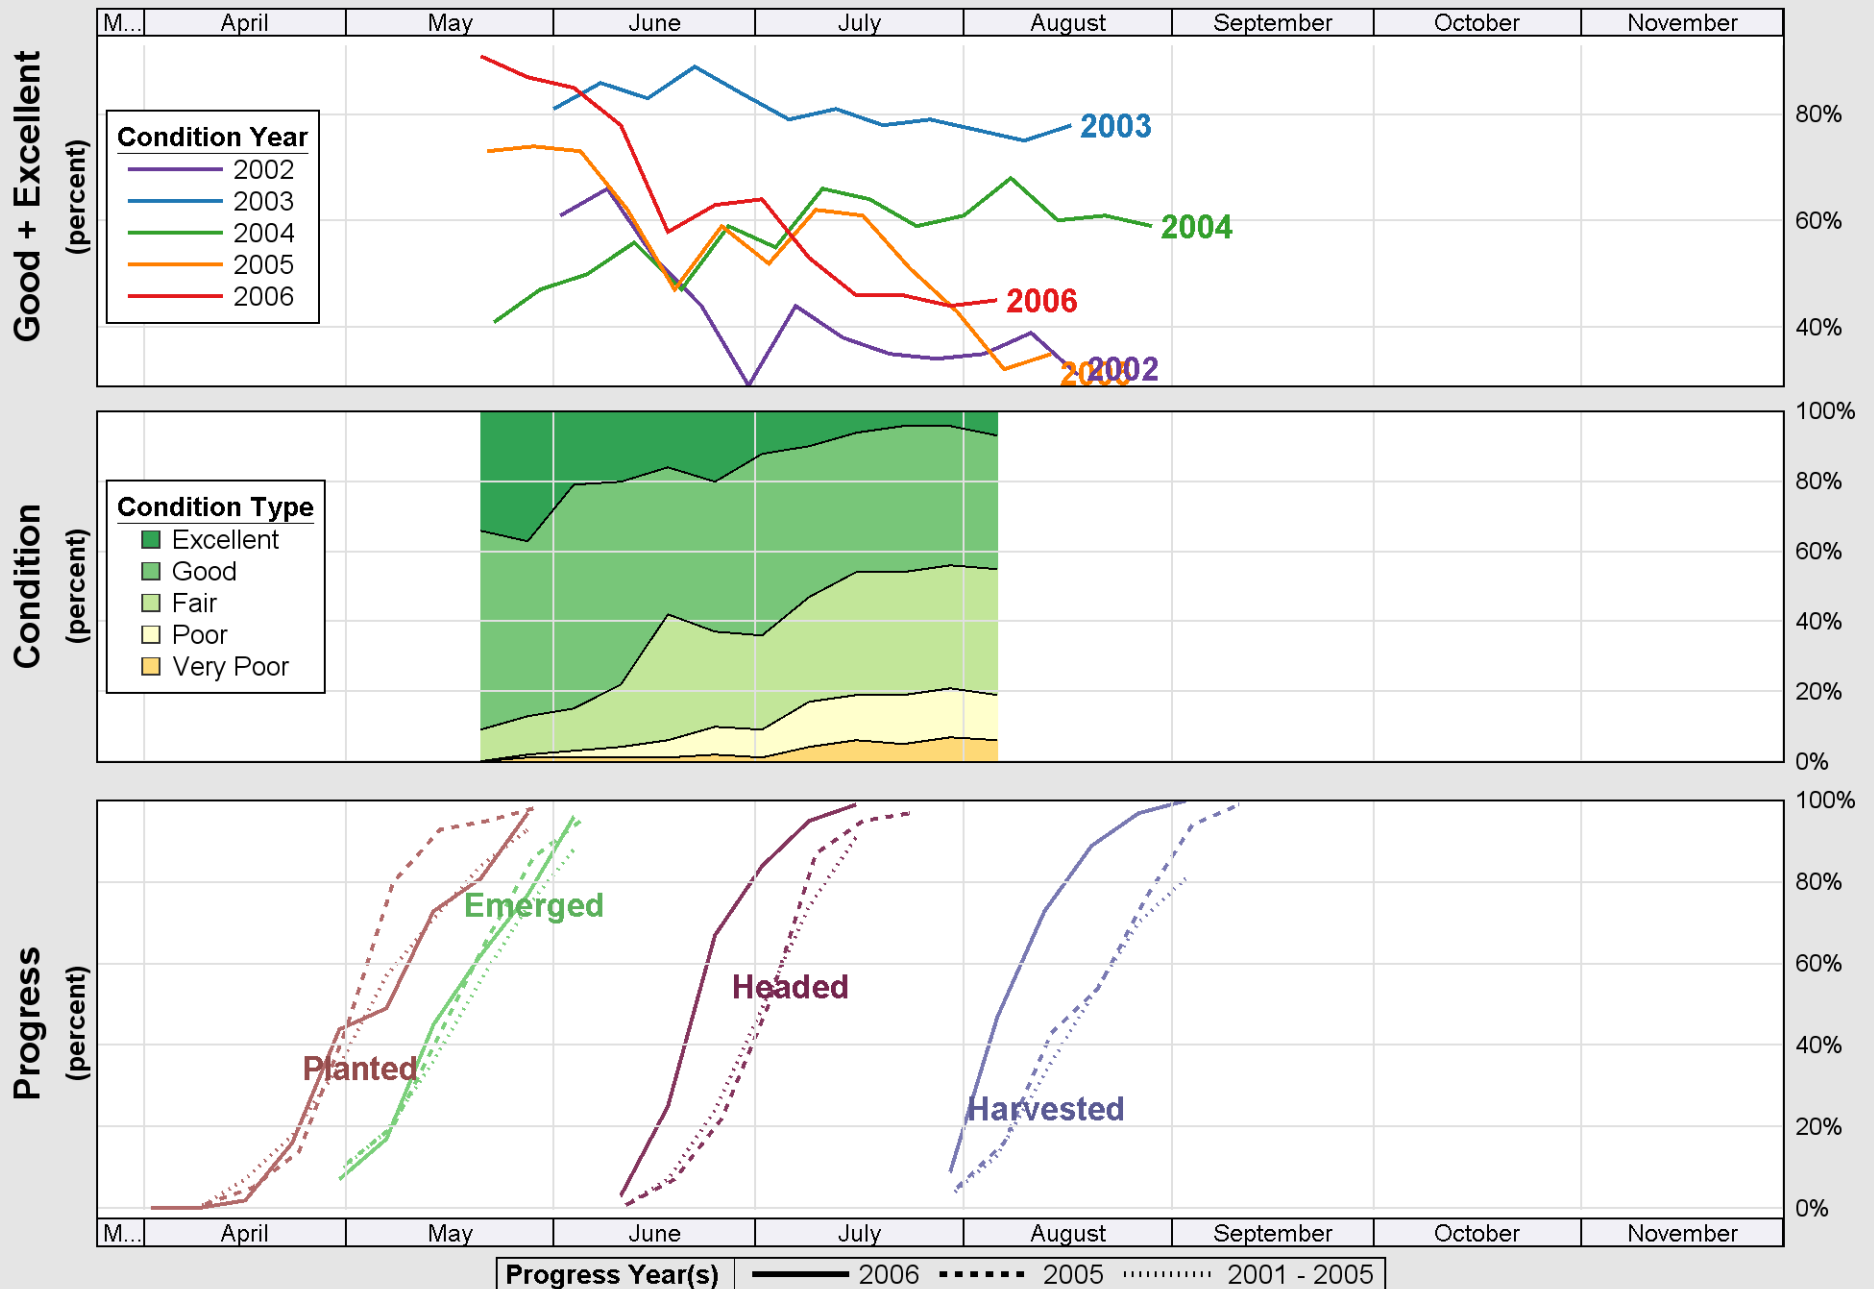

Source: National Agricultural Statistics Service (NASS), Crop Progress Report

Crop Progress and Condition: Corn in Minnesota , 2006

Source: National Agricultural Statistics Service (NASS), Crop Progress Report

Source: National Agricultural Statistics Service (NASS), Crop Progress Report

Source: National Agricultural Statistics Service (NASS), Crop Progress Report

Source: National Agricultural Statistics Service (NASS), Crop Progress Report

Source: National Agricultural Statistics Service (NASS), Crop Progress Report