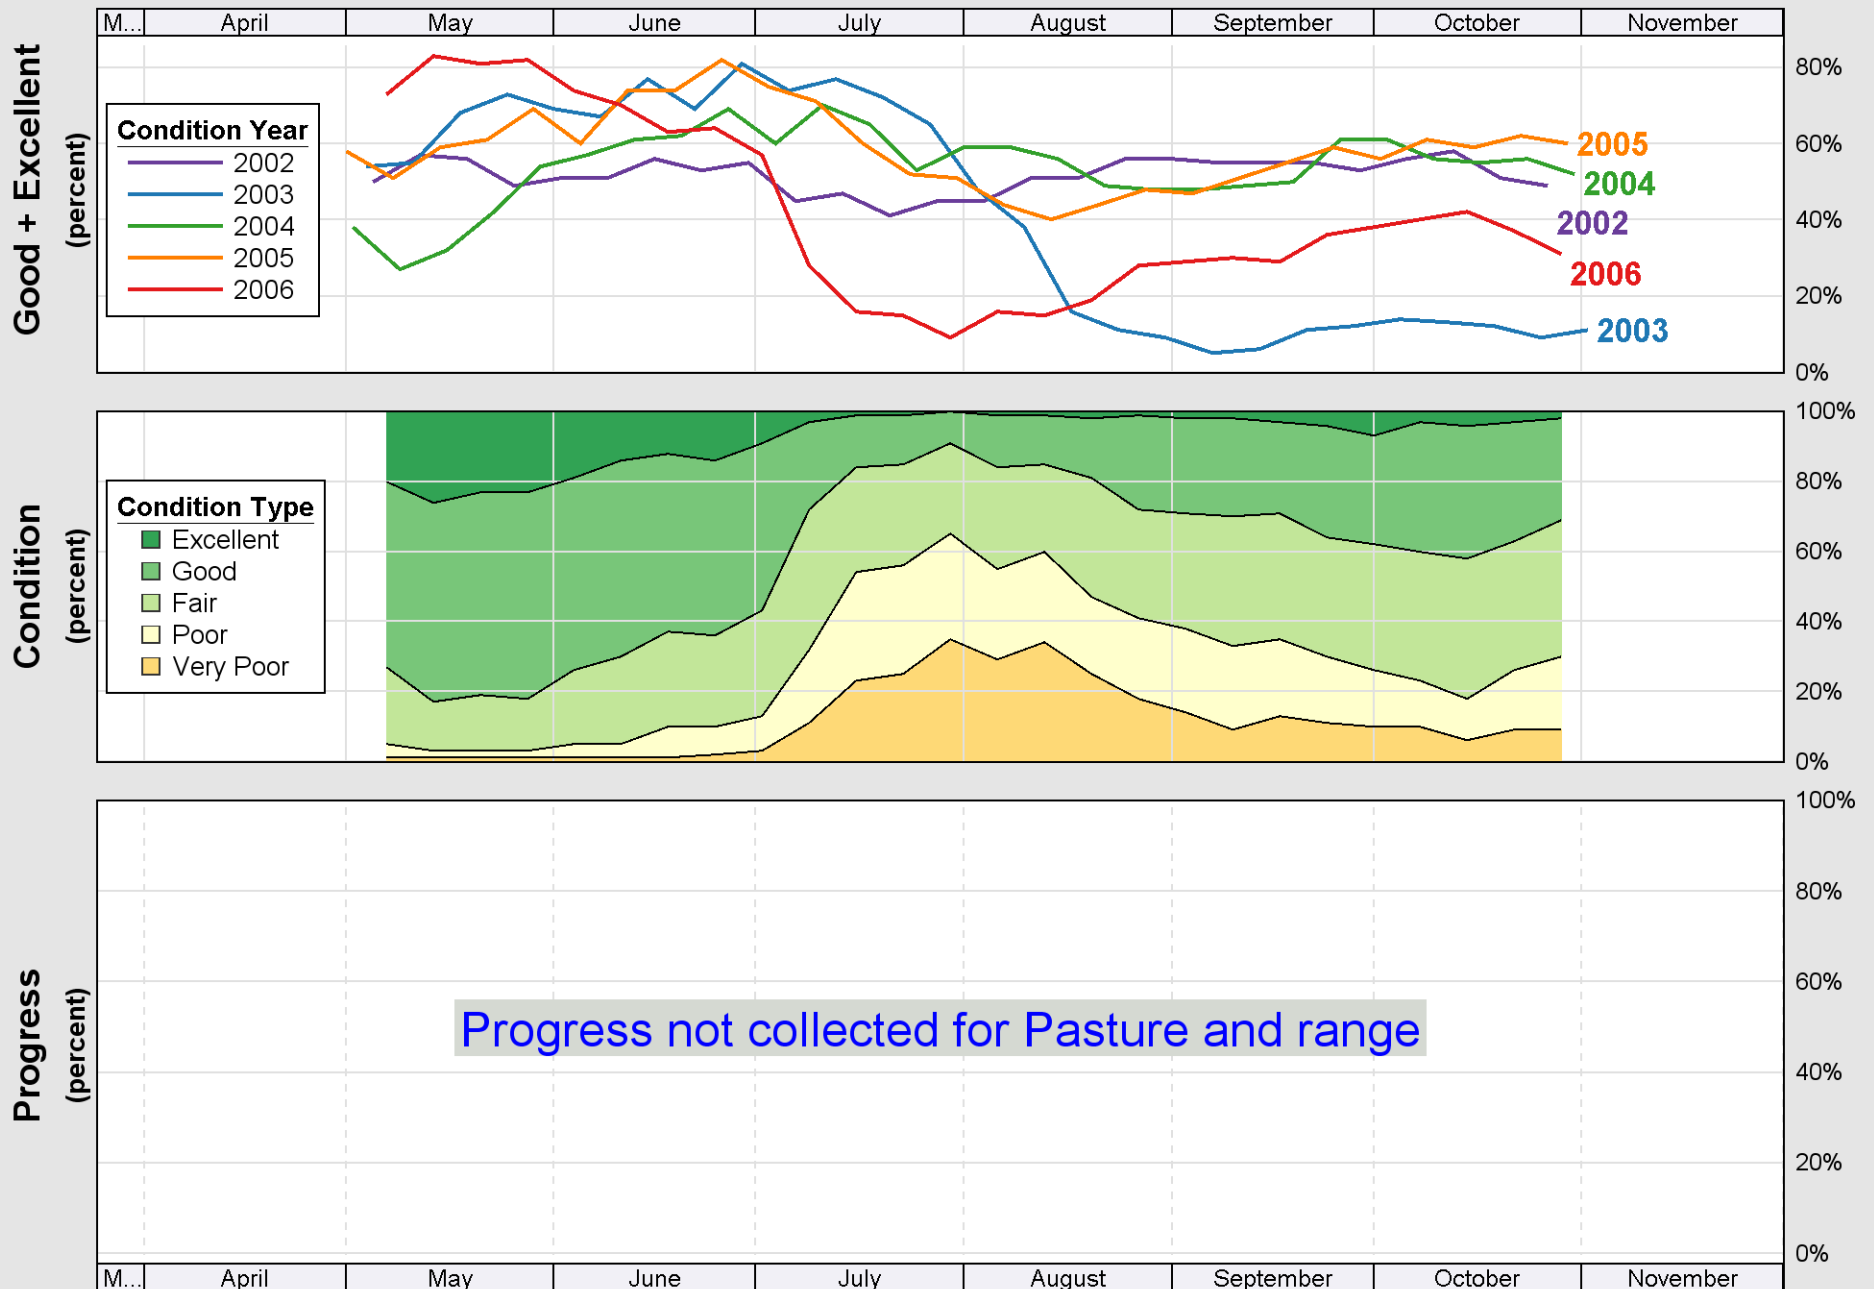

Source: National Agricultural Statistics Service (NASS), Crop Progress Report

Crop Progress and Condition: Corn in Minnesota , 2006

Source: National Agricultural Statistics Service (NASS), Crop Progress Report

Source: National Agricultural Statistics Service (NASS), Crop Progress Report

Source: National Agricultural Statistics Service (NASS), Crop Progress Report

Source: National Agricultural Statistics Service (NASS), Crop Progress Report

Source: National Agricultural Statistics Service (NASS), Crop Progress Report