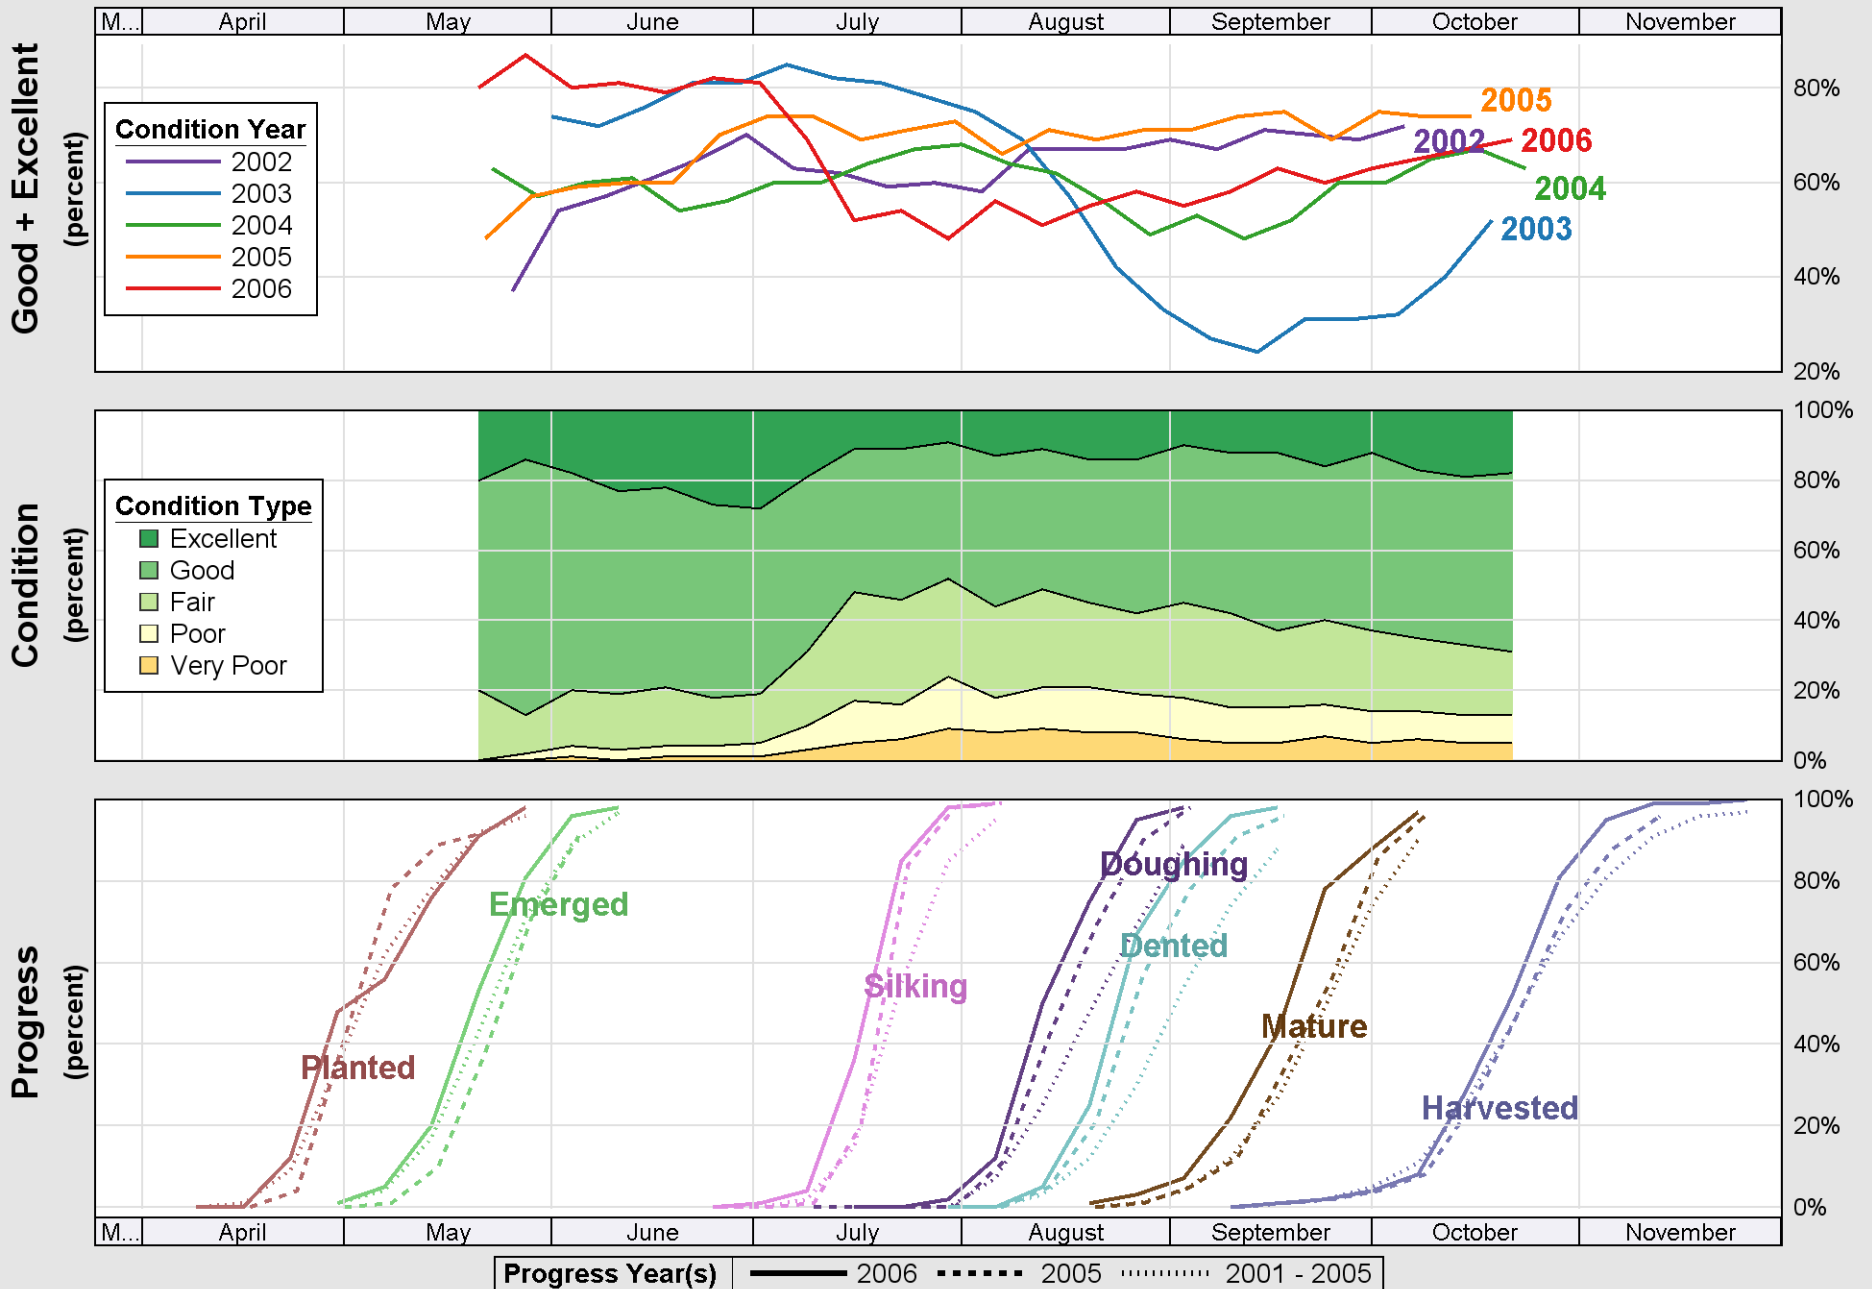

Source: National Agricultural Statistics Service (NASS), Crop Progress Report

Crop Progress and Condition: Corn in Minnesota , 2006

Source: National Agricultural Statistics Service (NASS), Crop Progress Report

Source: National Agricultural Statistics Service (NASS), Crop Progress Report

Source: National Agricultural Statistics Service (NASS), Crop Progress Report

Source: National Agricultural Statistics Service (NASS), Crop Progress Report

Source: National Agricultural Statistics Service (NASS), Crop Progress Report