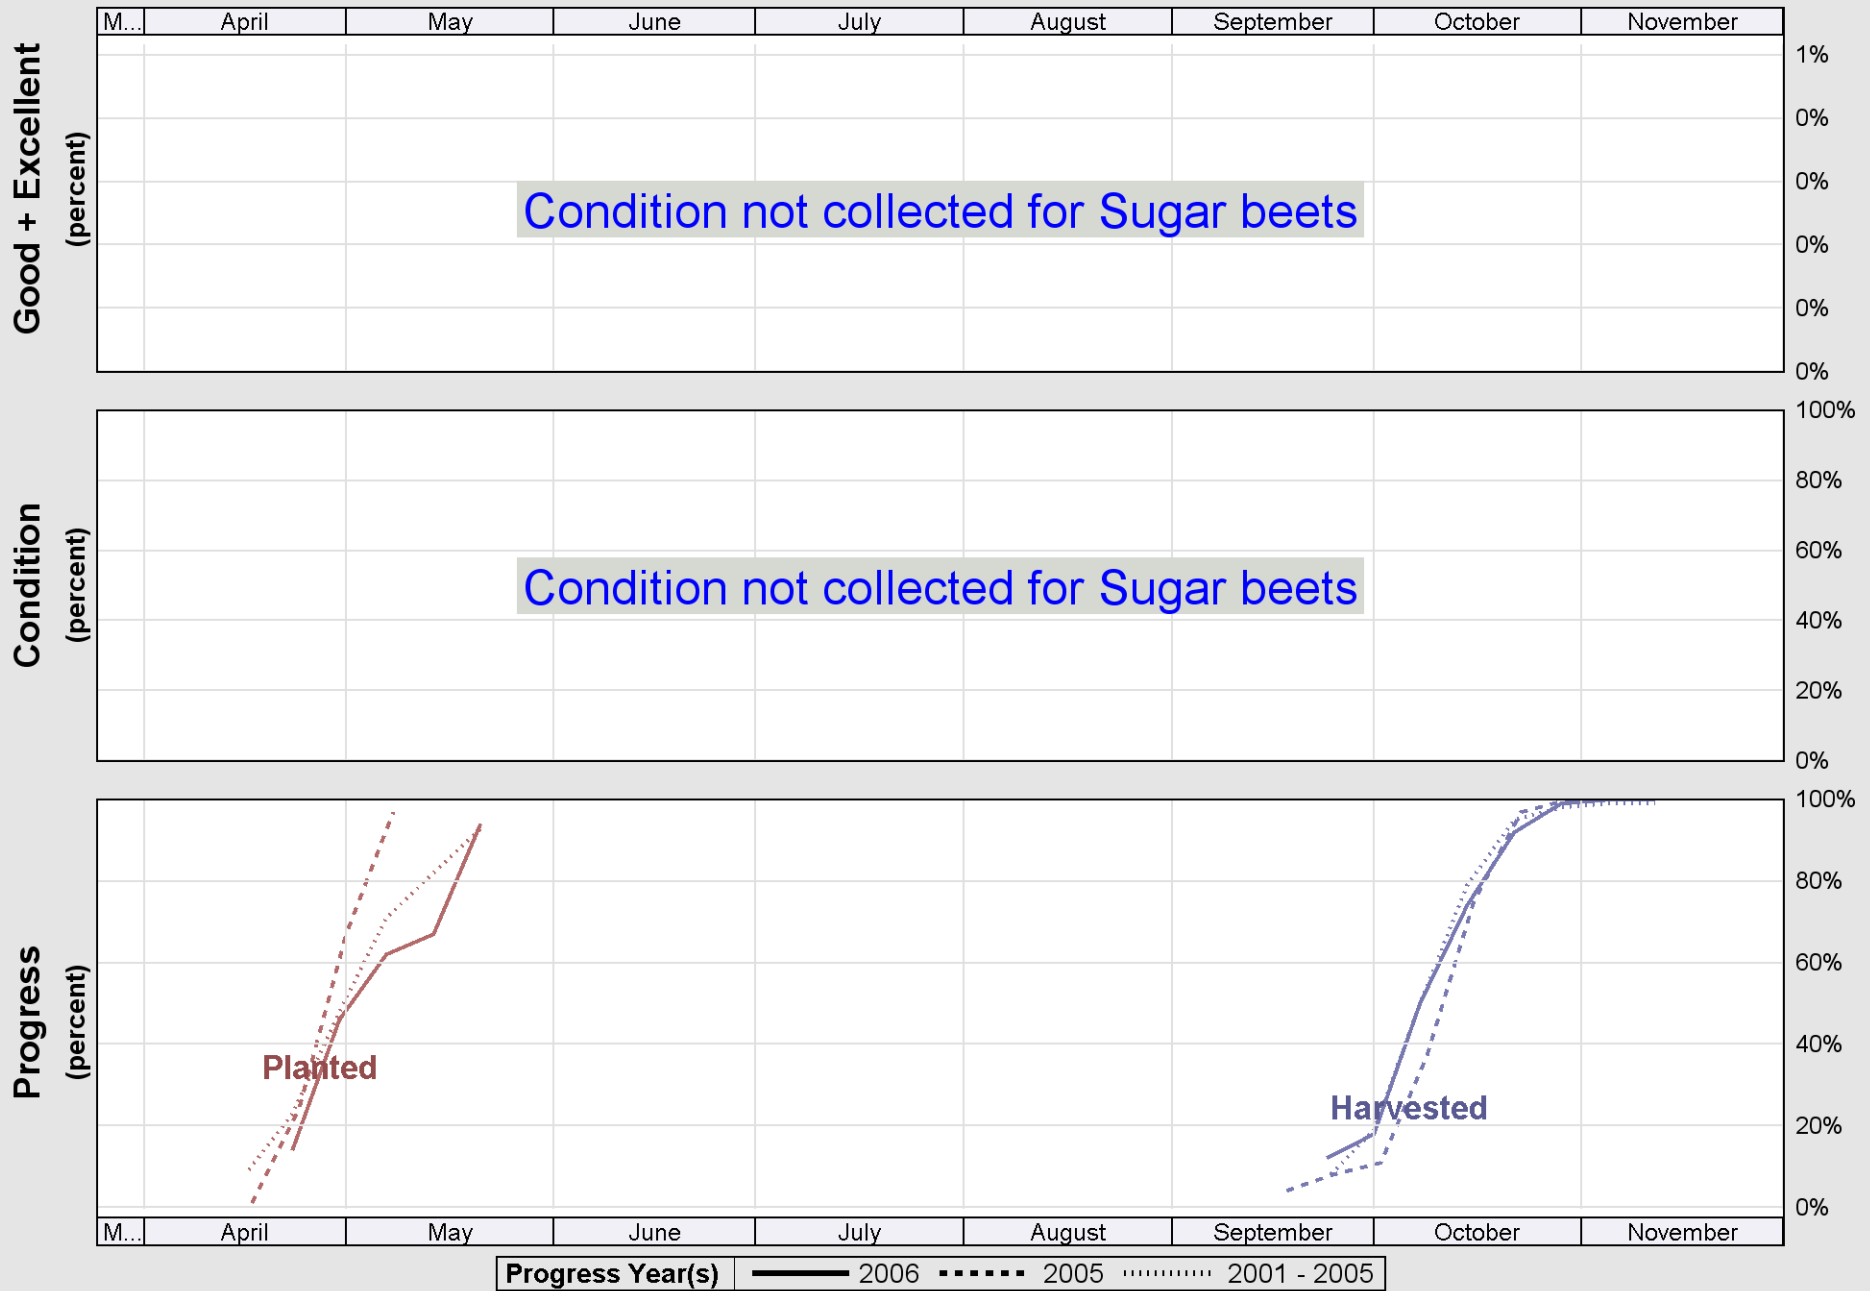

Source: National Agricultural Statistics Service (NASS), Crop Progress Report

Crop Progress and Condition: Corn in Minnesota , 2006

Source: National Agricultural Statistics Service (NASS), Crop Progress Report

Source: National Agricultural Statistics Service (NASS), Crop Progress Report

Source: National Agricultural Statistics Service (NASS), Crop Progress Report

Source: National Agricultural Statistics Service (NASS), Crop Progress Report

Source: National Agricultural Statistics Service (NASS), Crop Progress Report