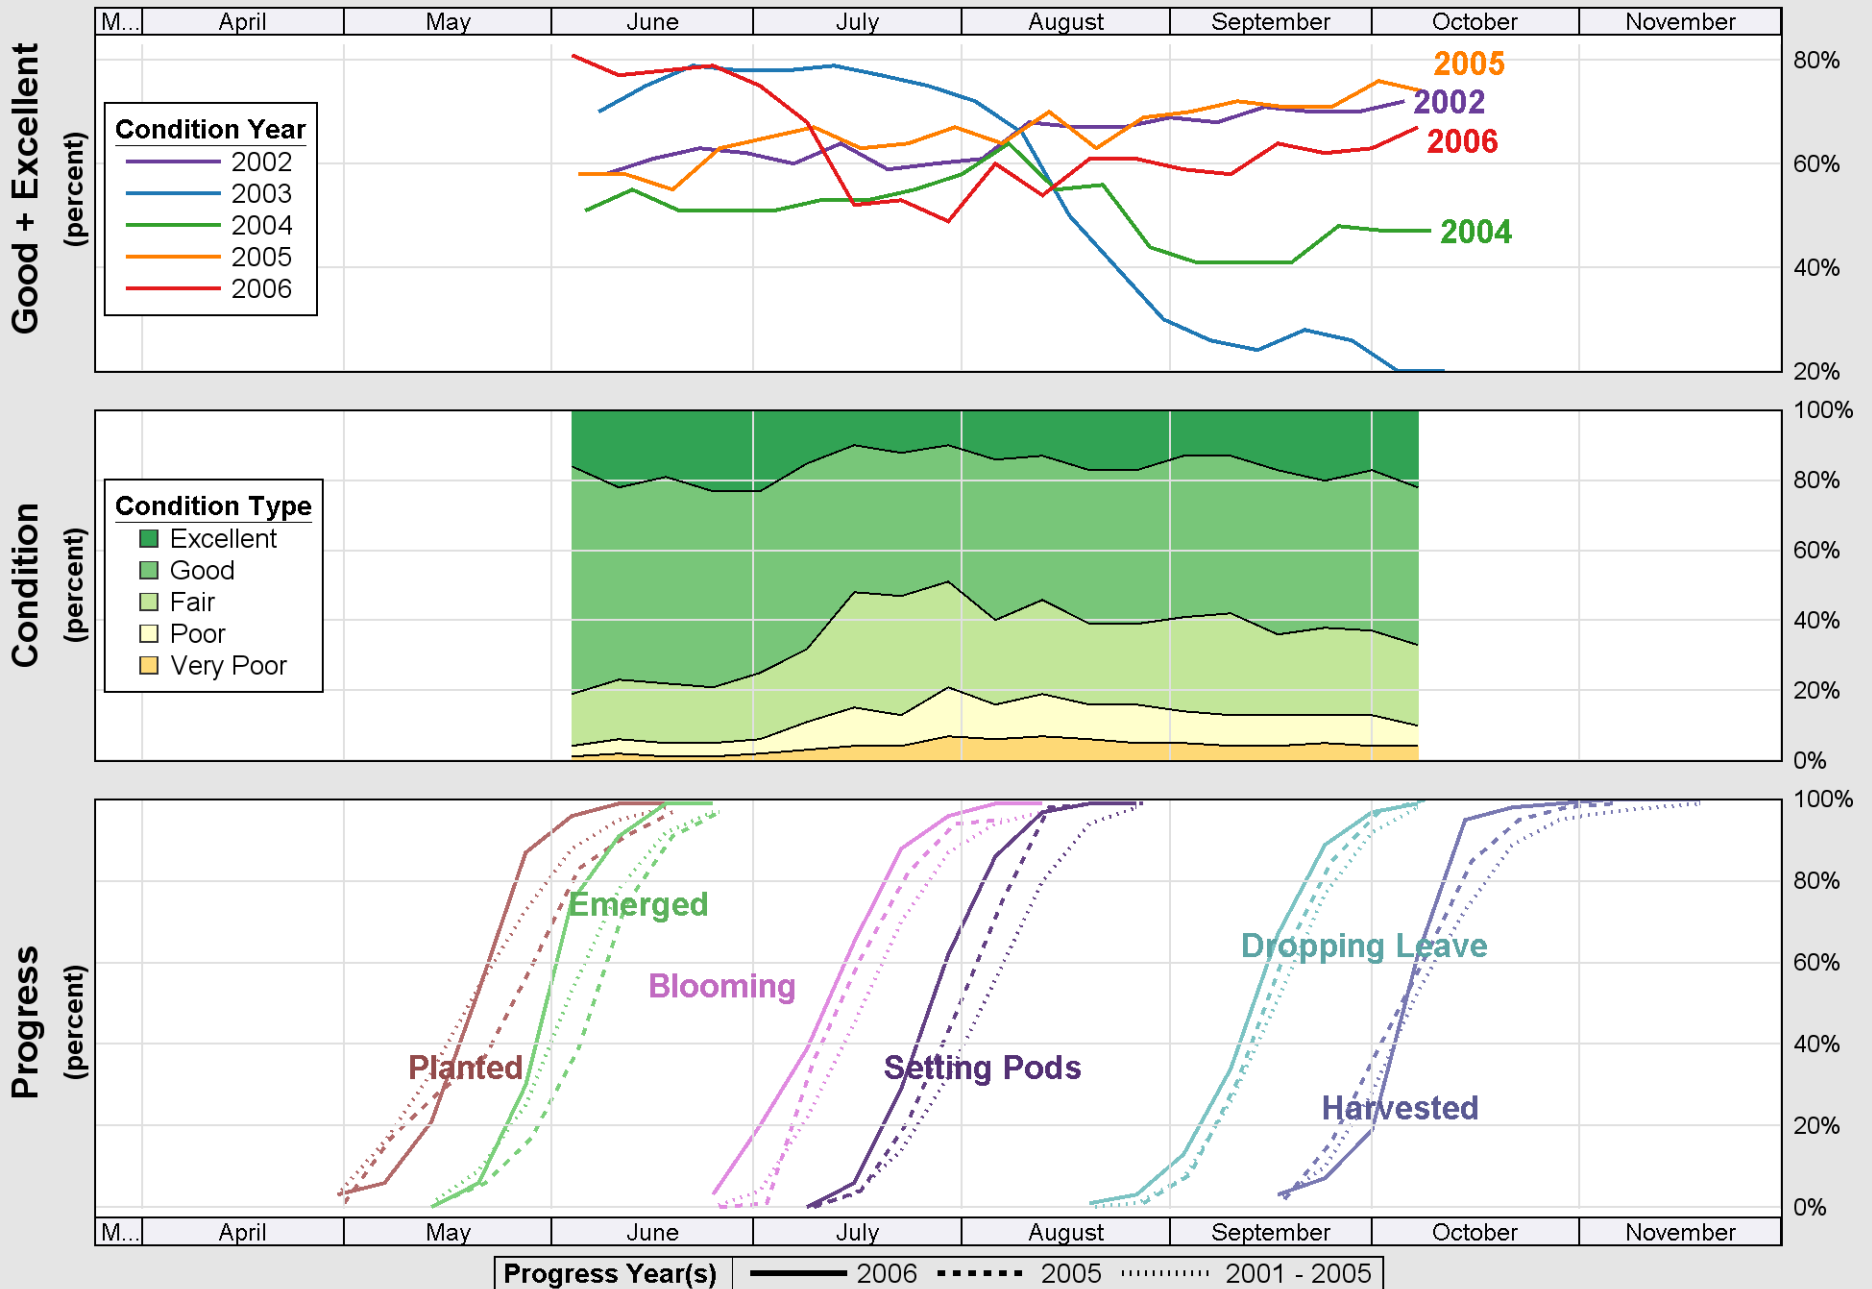

Source: National Agricultural Statistics Service (NASS), Crop Progress Report

Crop Progress and Condition: Corn in Minnesota , 2006

Source: National Agricultural Statistics Service (NASS), Crop Progress Report

Source: National Agricultural Statistics Service (NASS), Crop Progress Report

Source: National Agricultural Statistics Service (NASS), Crop Progress Report

Source: National Agricultural Statistics Service (NASS), Crop Progress Report

Source: National Agricultural Statistics Service (NASS), Crop Progress Report