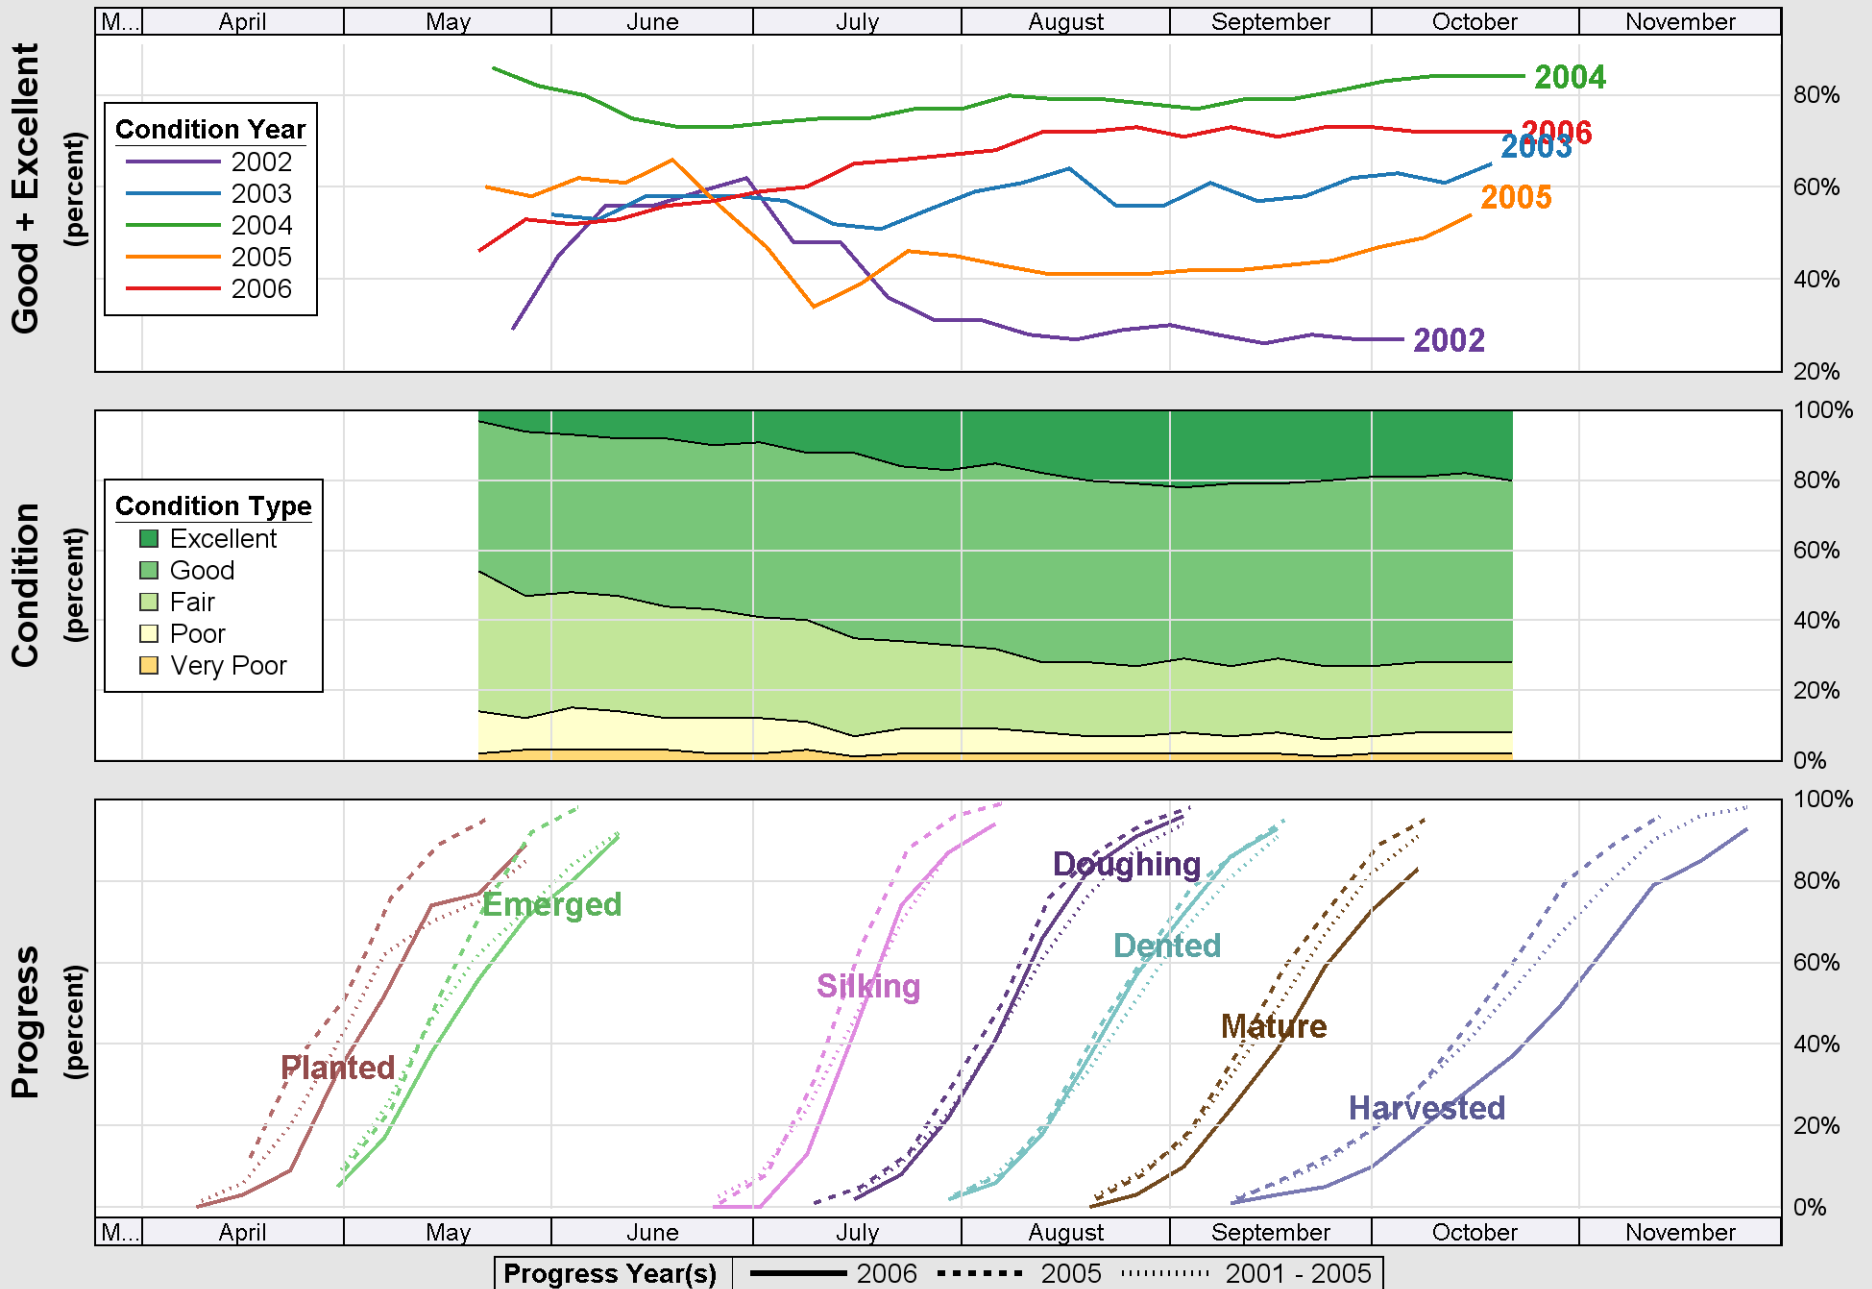

Crop Progress and Condition: Corn in Indiana , 2006

Source: National Agricultural Statistics Service (NASS), Crop Progress Report

Source: National Agricultural Statistics Service (NASS), Crop Progress Report