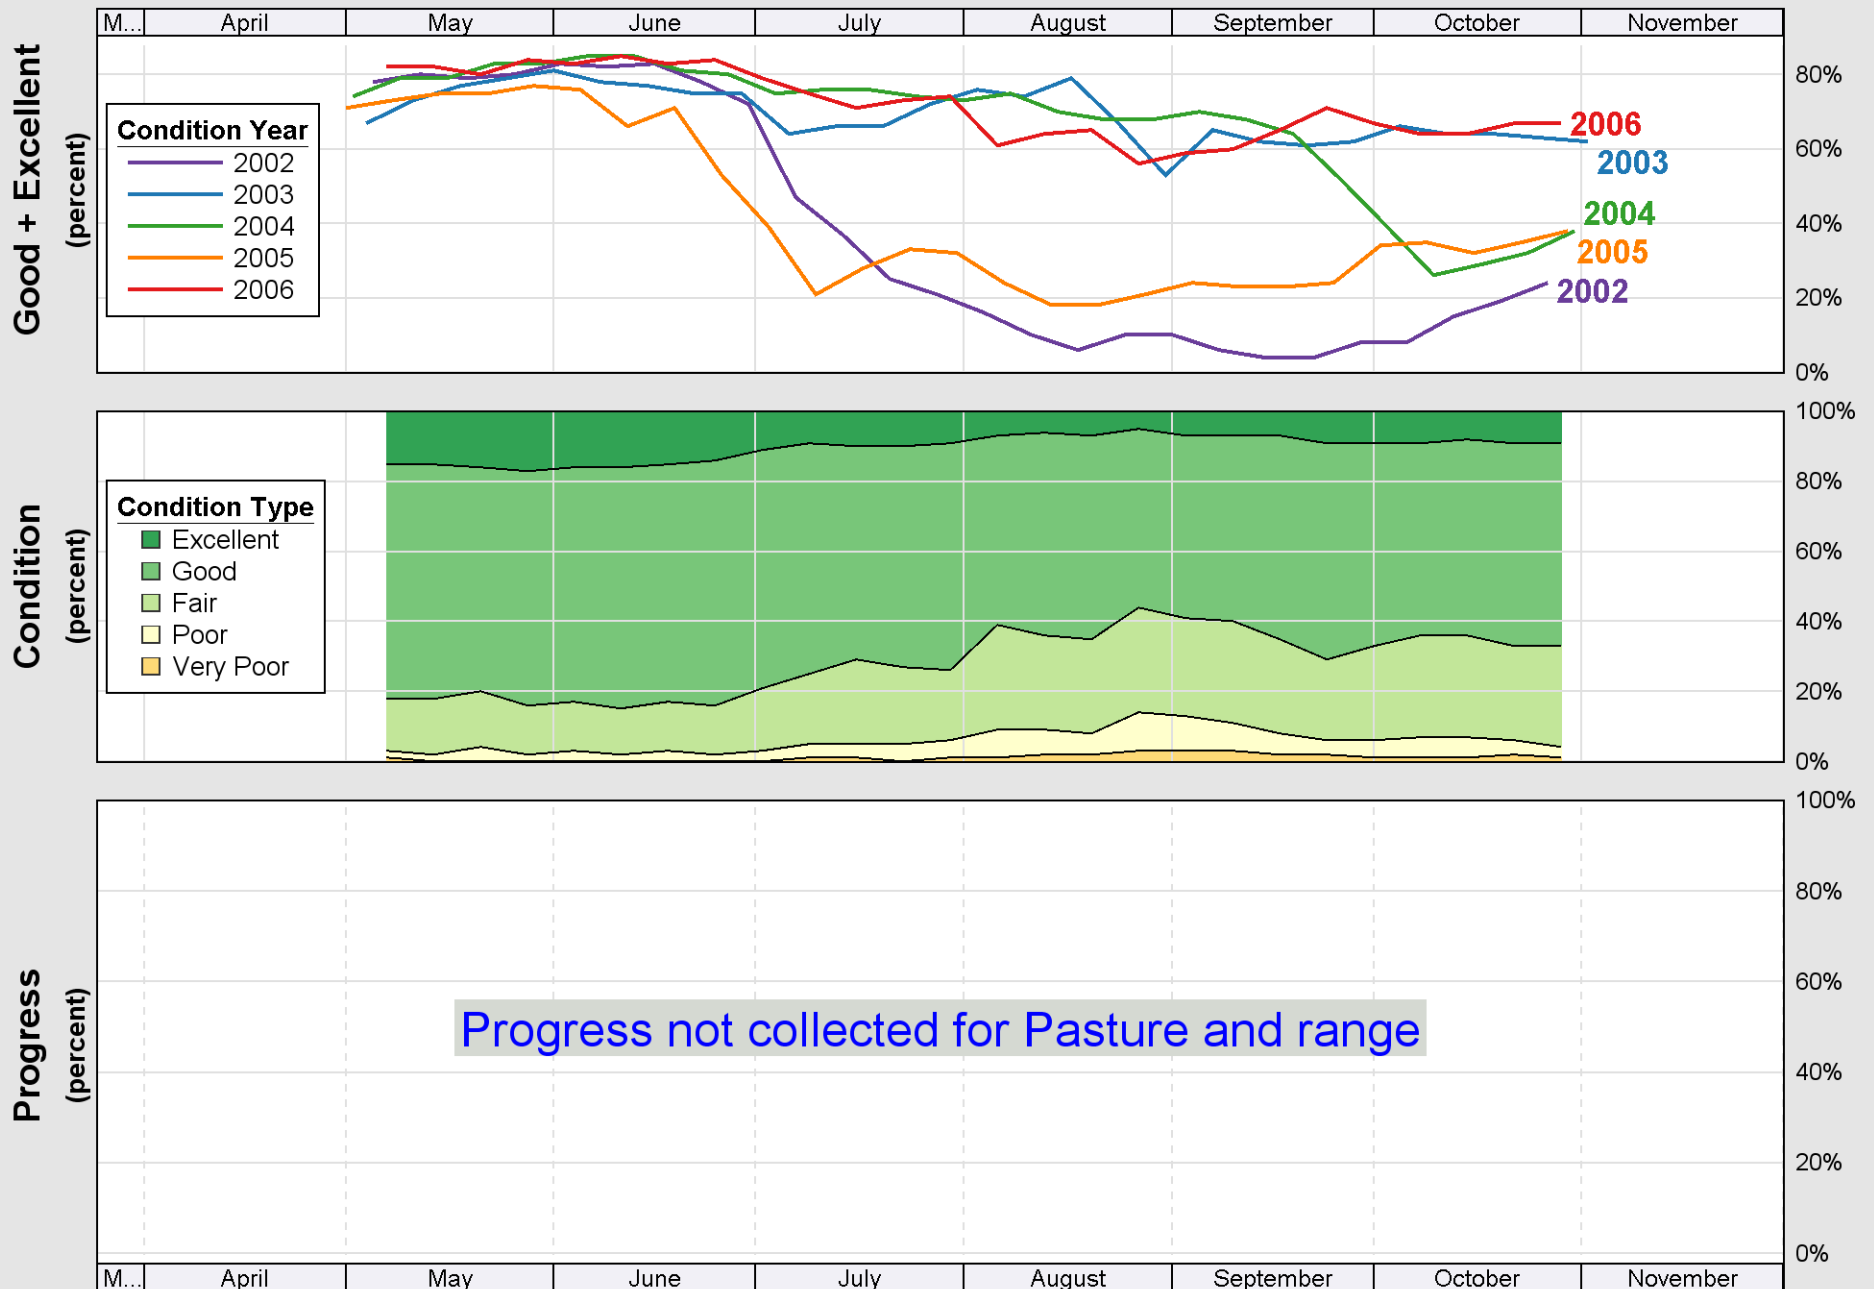

Crop Progress and Condition: Corn in Indiana , 2006

Source: National Agricultural Statistics Service (NASS), Crop Progress Report

Source: National Agricultural Statistics Service (NASS), Crop Progress Report