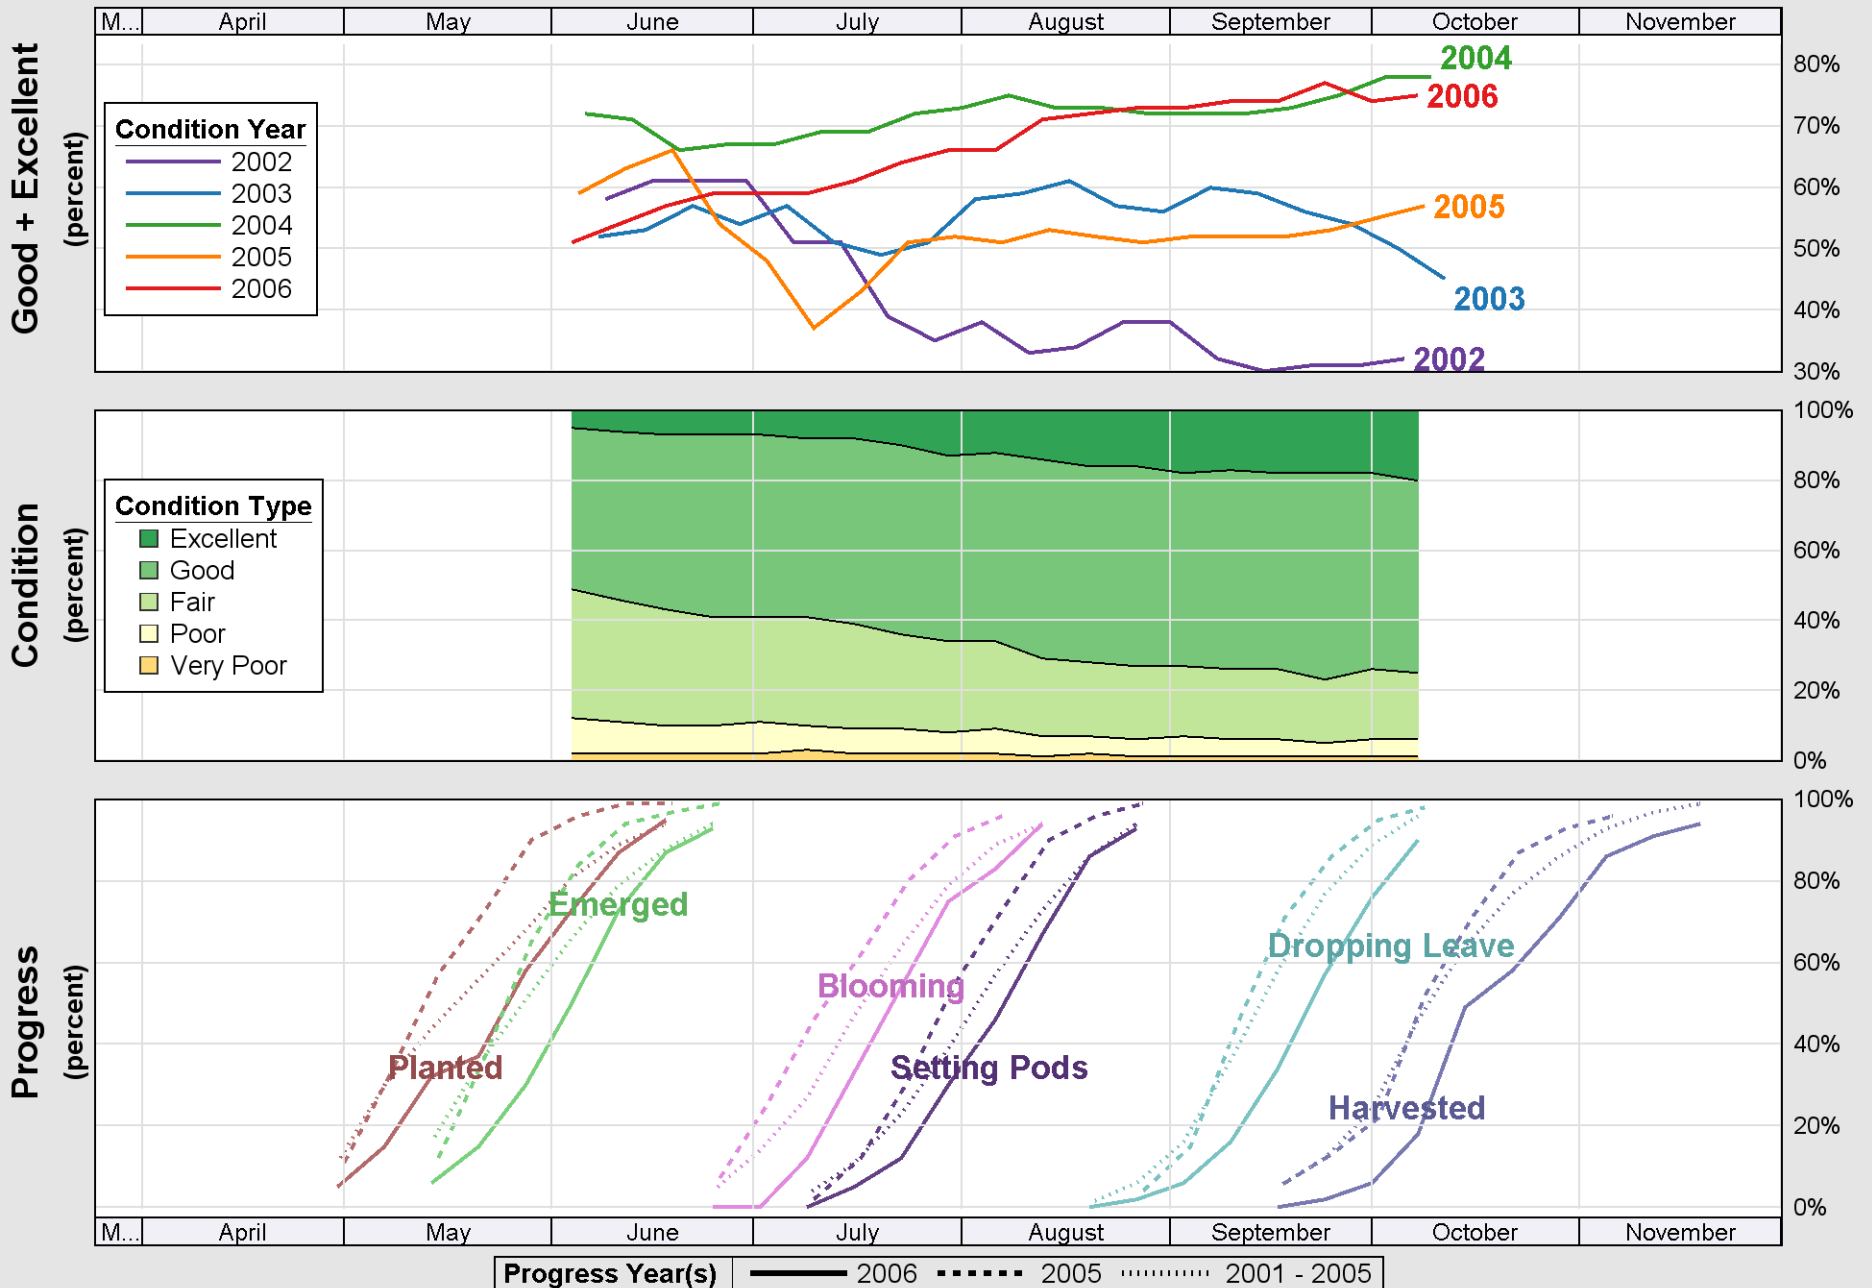

Crop Progress and Condition: Corn in Indiana , 2006

Source: National Agricultural Statistics Service (NASS), Crop Progress Report

Source: National Agricultural Statistics Service (NASS), Crop Progress Report